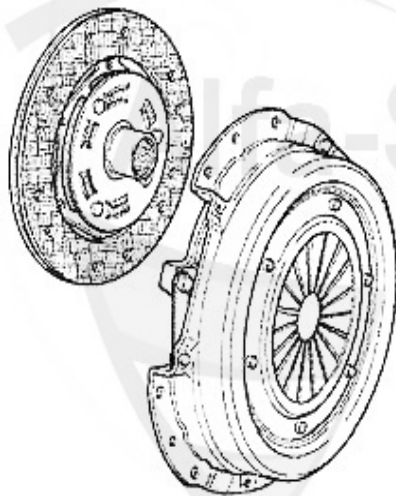

Kupplungs-Kit/Clutch Set 147 GTA

---

1. KK 739521

Ø 235 mm

---

1 KK739521

kit embrague 147,156, Nuovo GT, GTV/Spider 916 3.2 V6 2

475.00 EUR