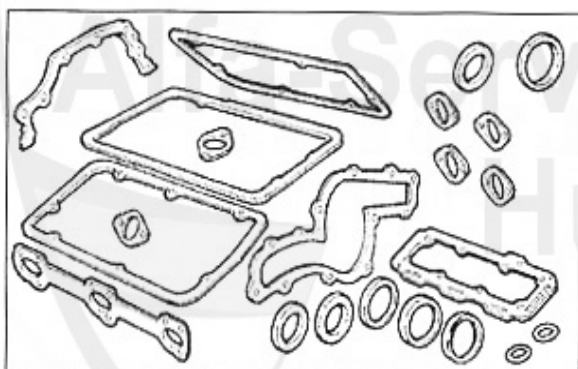

Motordichtsatz/Full Set 147 GTA

---

1. MDS 74200

---

1 MDS74200

kit juntas motor 147,156,166, gtv/spider (916), Nuovo G

399.00 EUR