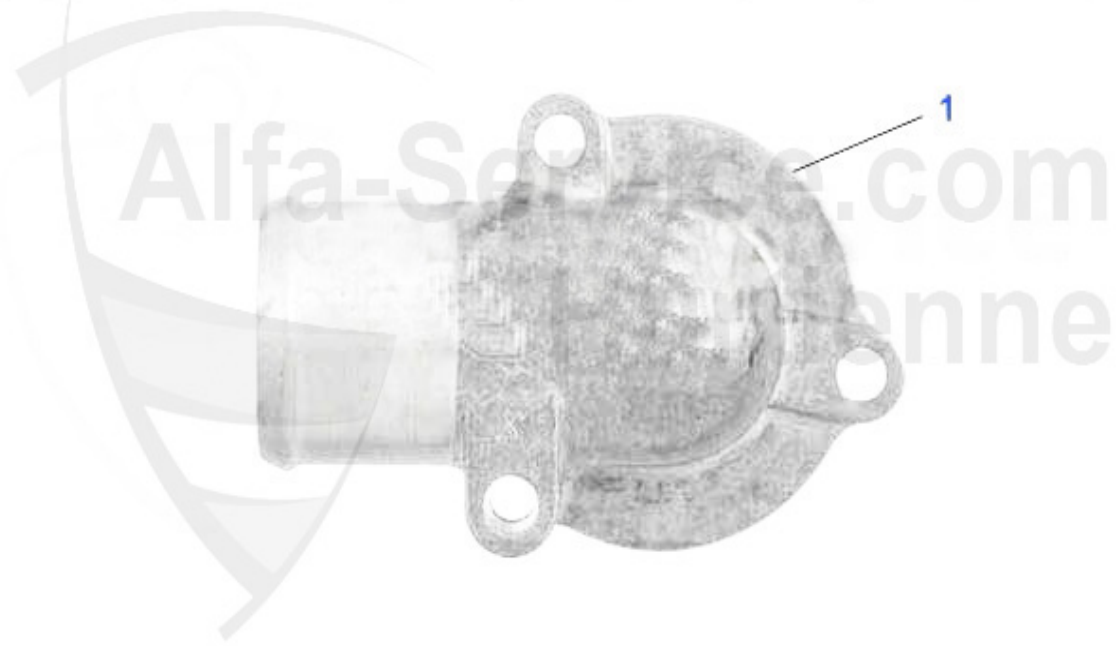

147 > motor > circuito agua > 3.2 V6 24V/GTA > termostato

Termostat 147 3.2 V6 24V/GTA

---

1 TH52403

Termostat V6 24V/GTA 147,166, gtv/spider (916)

85.00 EUR