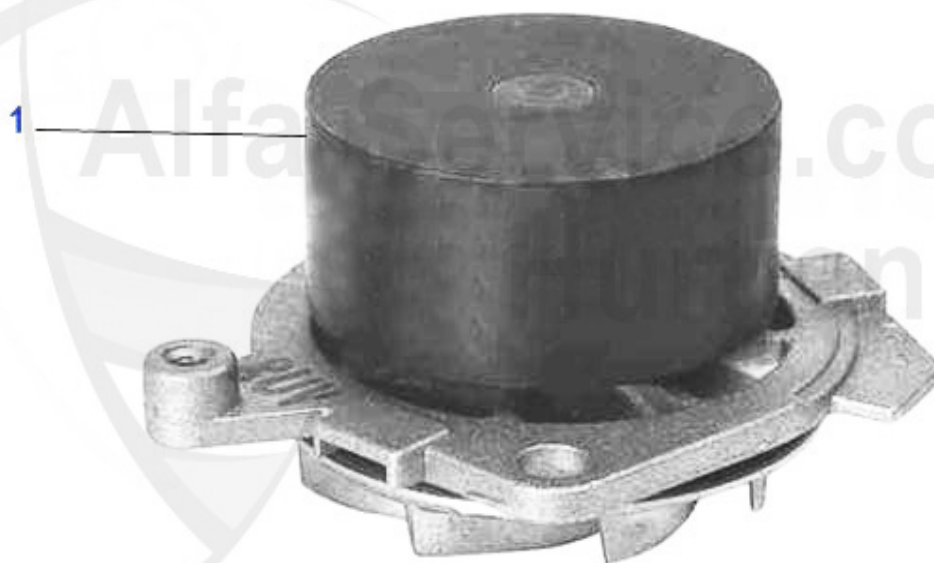

Wasserpumpe/Waterpump 147 1.6/2.0 TS 16V

1 WP00310 Pompe à eau 145/6 1.4/1.6/1.8/2.0/ie 16V TS,147 1.6/2.0 ie 16V TS,155,156
1.6/2.0 16V TS/JTS,gtv/spider (916) 1.8/2.0 16VTS

69.00 EUR

147 > Moteur > Circuit refroidissement > TS 16V > Durits