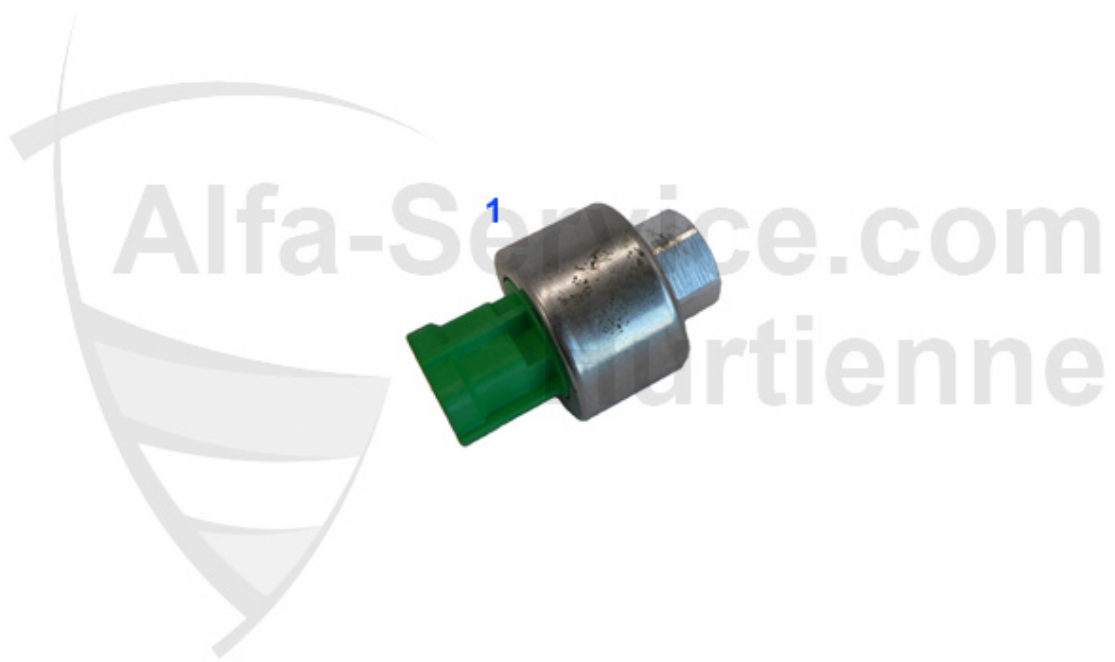

---

1 KS76438 Pressostat climatisation

45.99 EUR