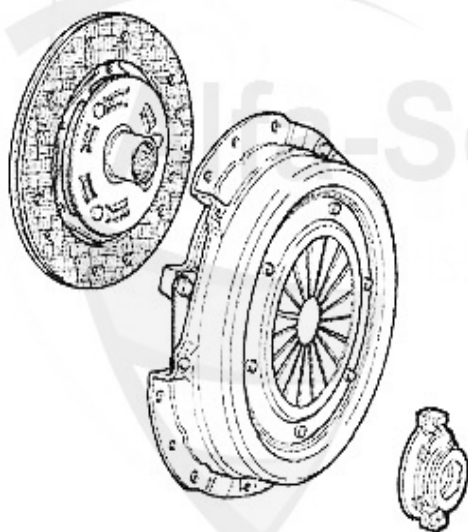

Kupplungs-Kit/Clutch Set 147 1.9 JTD 16V

---

1. KK739501

Ø 235 mm

---

1 KK739501 Kupplungs-Kit 147,156,Nuovo GT 1.9 JTD 16V, 166 2.0 TS CF3

316.99 EUR