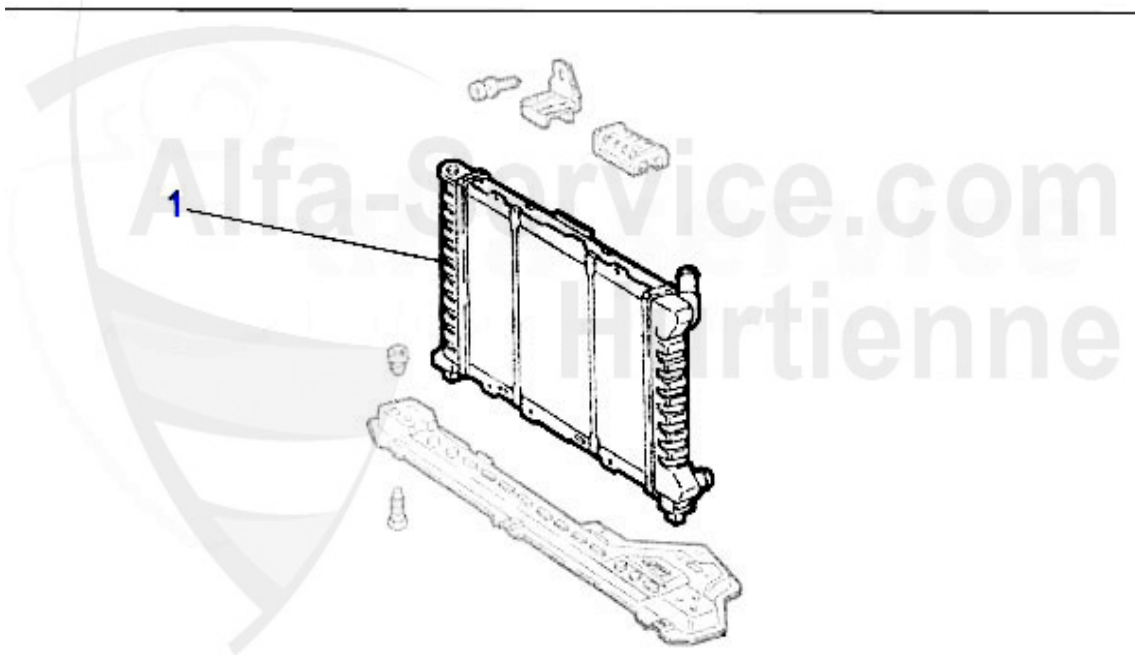

Kühler/Radiator 147 3.2 V6 24V/GTA

---

1 MK90406 Radiateur 147/156 3.2 V6 24V/GTA

252.40 EUR