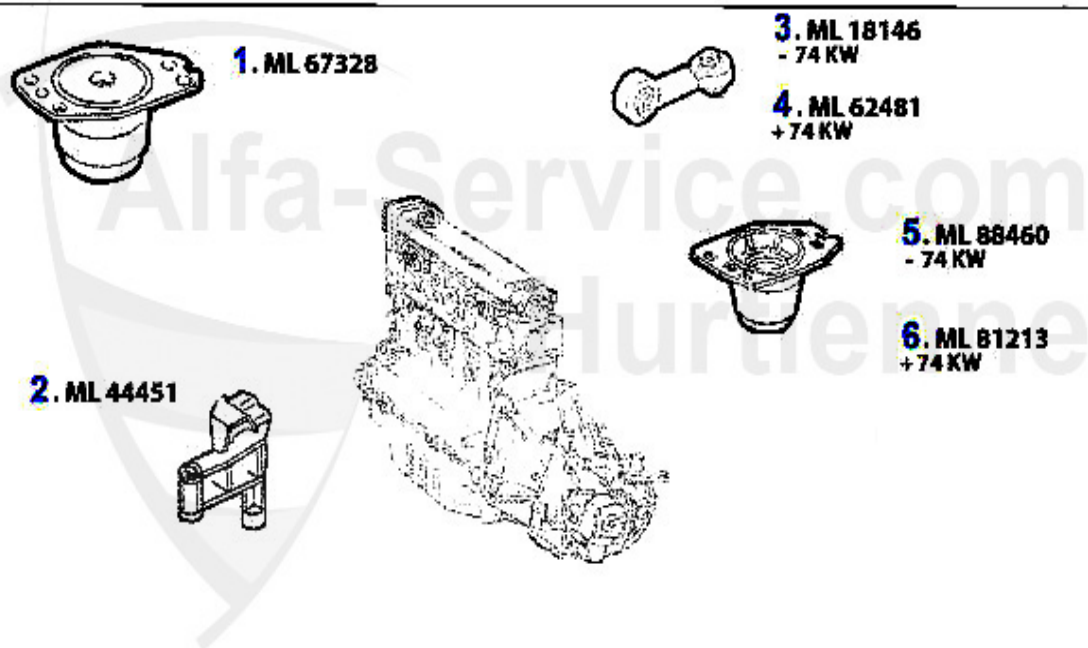

Motorlager/Engine Mount 147 JTD

1	ML67328	Support moteur AVG 145/6,147,156, Nuovo GT JTD	61.62 EUR
2	ML44451	Support moteur 147,156,Nuovo GT 1.9 JTD 8/16V	95.00 EUR
3	ML18146	Barre de traction 147 1.9 JTD (CF3) 74 KW	73.49 EUR
4	ML62481	Bielette support moteur 145/6,147,156, Nuovo GT 1.9 JTD	61.25 EUR
5	ML88460	Support moteur 145/6,147(74KW),155,156, gtv/spider (916)	45.01 EUR
6	ML81213	Support moteur ARG 145/6,147,156, Nuovo GT	174.99 EUR