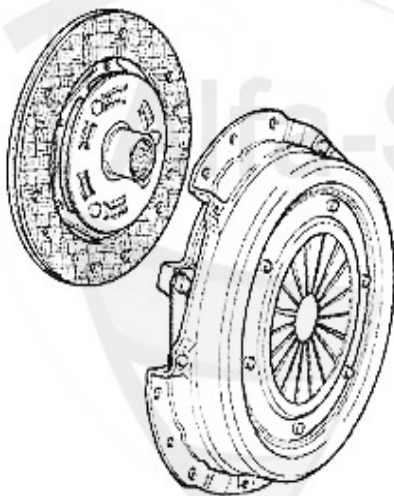

Kupplungs-Kit/Clutch Set 147 GTA

---

1. KK 739521

Ø 235 mm

---

1 KK739521 Kit embrayage 147,156, Nuovo GT, gtv/spider (916) 3.2 V6 24V

559.36 EUR