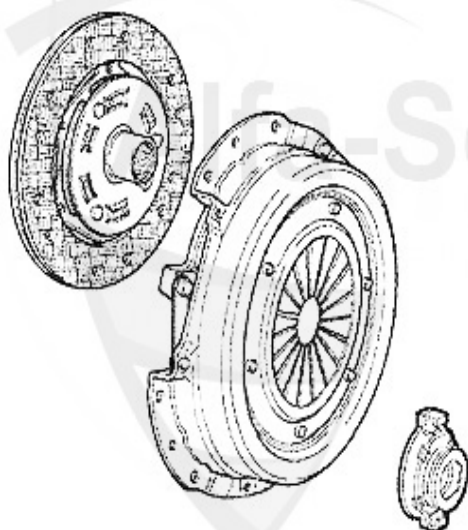

## Kupplungs-Kit/Clutch Set 155 TS 16V Bj. 96>

1. KK 576001

Ø 215 mm

1.6/1.8 16V

2. KK 789001

Ø 230 mm

2.0 TS 16V

1	KK576001	Kit embrayage 145/6 1.4/1.6/1.8 TS, gtv/spider (916)/155 1.6/1.8 TS 16V 2.0 TS 8V 92-99	199.00 EUR
2	KK789001	Kit embrayage 145/6,155 2.0 TS 16V gtv/spider(916) 2.0 TS 95-01	269.00 EUR