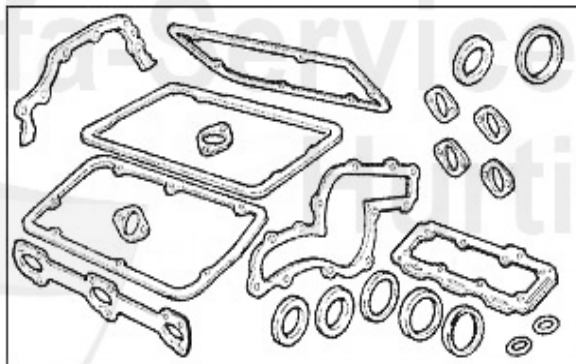

Motordichtsatz/Full Set 155 2.5 V6

---

1 MDS8400 Pochette joint moteur 155 2.5 V6

325.00 EUR