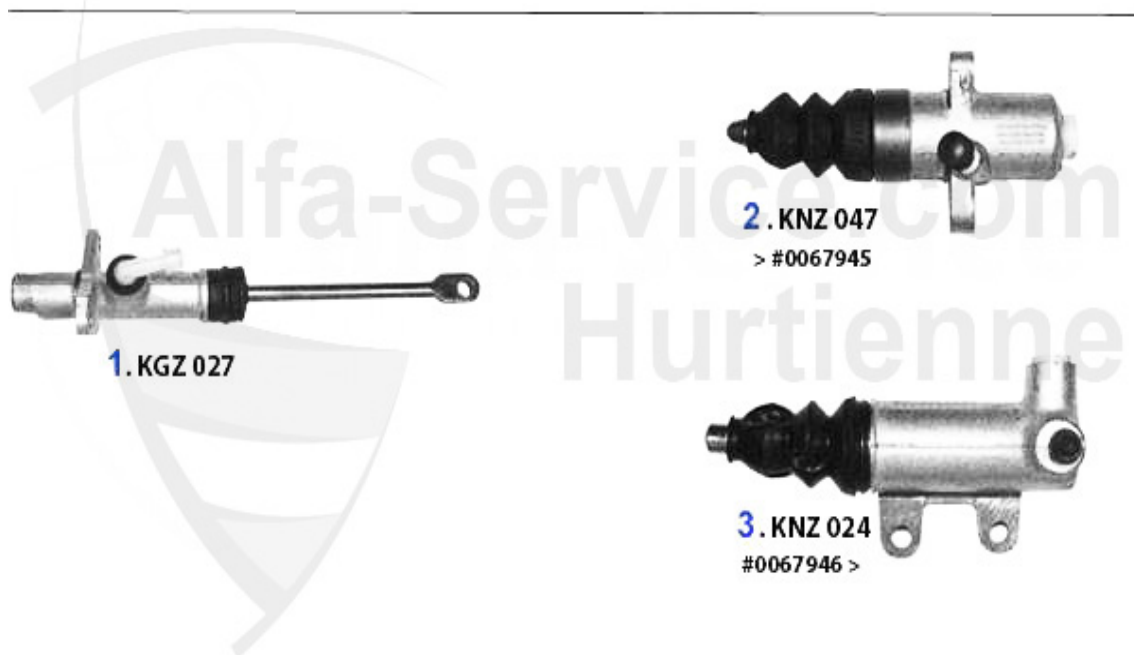

Kupplungsbetätigung/Clutch Actuation 155 1.7/1.8/2.0 TS 8V

1	KGZ027	Cylindre émetteur embr. 145/6,155, gtv/spider (916)	89.00 EUR
2	KNZ047	cylindre récepteur embrayage 155 1.7/1.8/2.0 TS 92> >#0067034	45.65 EUR
3	KNZ024	Cylindre récepteur embrayage 145/6, 155#0075933>,gtv/spider (916) 7.95>	49.90 EUR