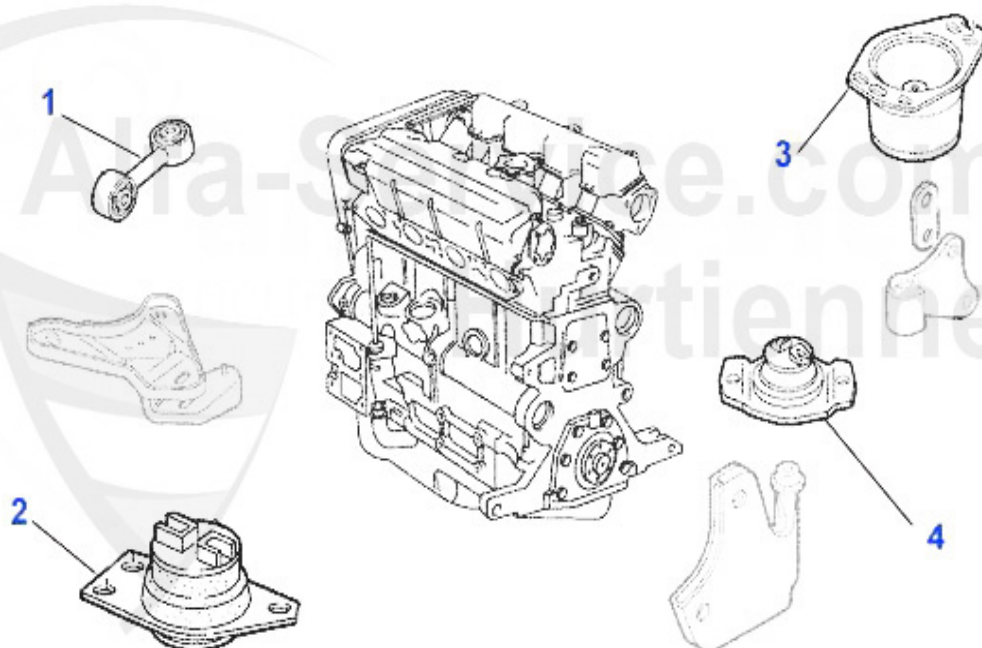

Motorlager/Enginemount 155 2.5 V6

1	ML62252	Bielette support moteur 155,gtv/spider (916)V6	***
2	ML00574	Support moteur AVG 155 2.5 V6	***
3	ML67561	Support moteur arrière 155 TS 8V/2.5 V6	53.75 EUR
4	ML9359	Support moteur arrière 147,155,156	55.81 EUR