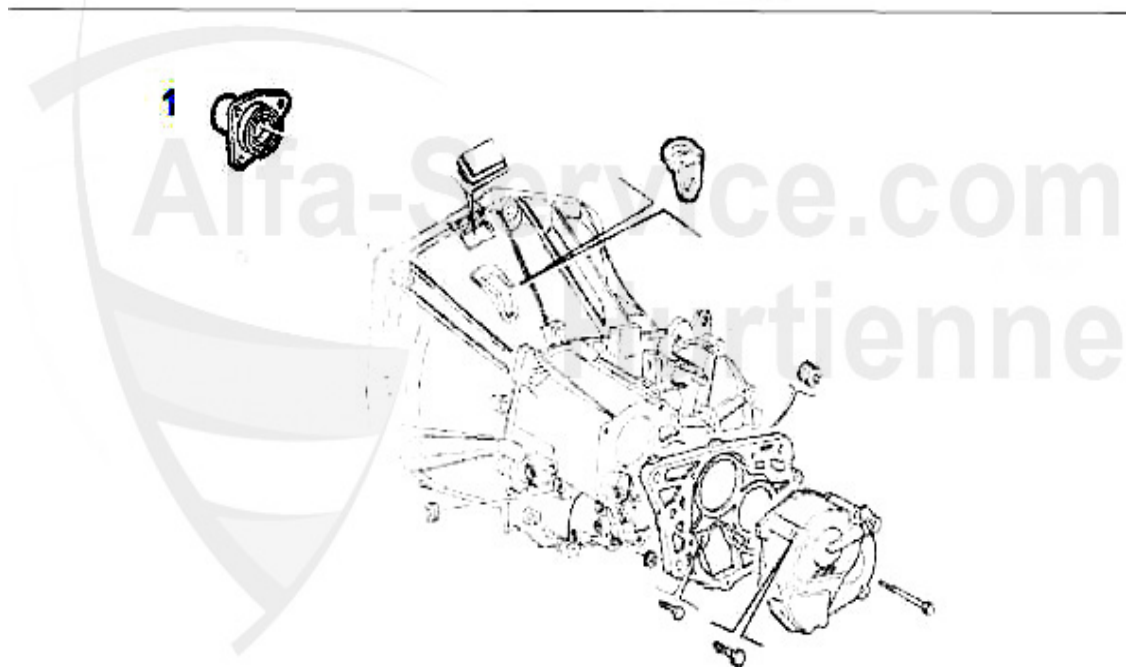

Ausrücker/Sleeve Bearing 155 2.5 TD

1	FH11951	Coulisseau pour butée 3 orifices 145/6, 147,155,164/Super,gtv/spider (916), Nuovo GT

79.00 EUR