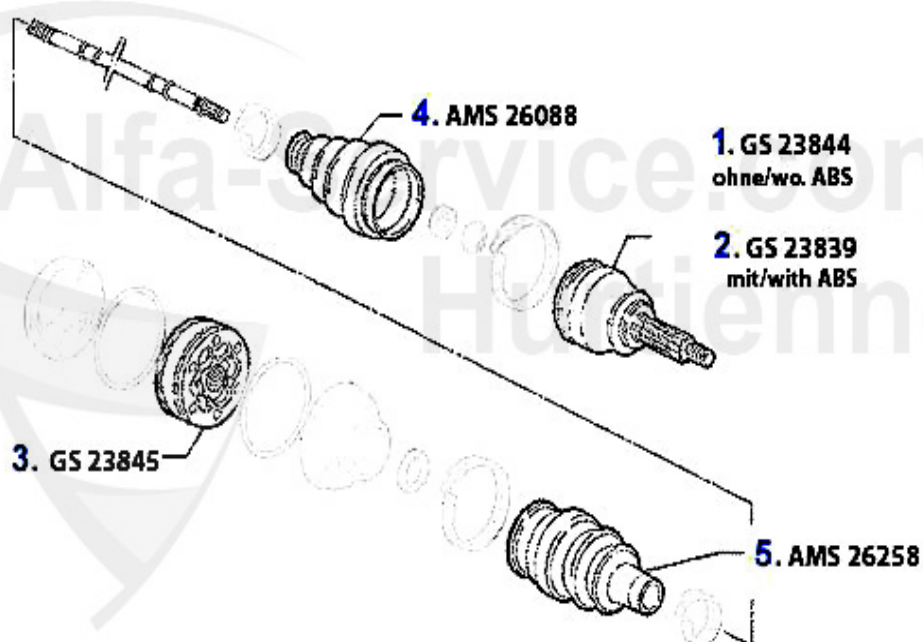

Antriebswelle/Driveshaft 155 2.5 TD

1	GS23844	joint homocinétique ext. 155 2.5 TD	152.34 EUR
2	GS23839	Joint homocinétique ext. 155,gtv/spider (916) divers avec ABS	169.27 EUR
3	GS23845	Joint homocinétique int. 155 2.5 TD, gtv/spider(916) V6	***
4	AMS26088	Soufflet ext. 155,164 spider/gtv(916)V6	15.01 EUR
5	AMS26258	Soufflet int. 155 2.5 TD, spider/gtv (916) 3.0 V6/24V	14.26 EUR