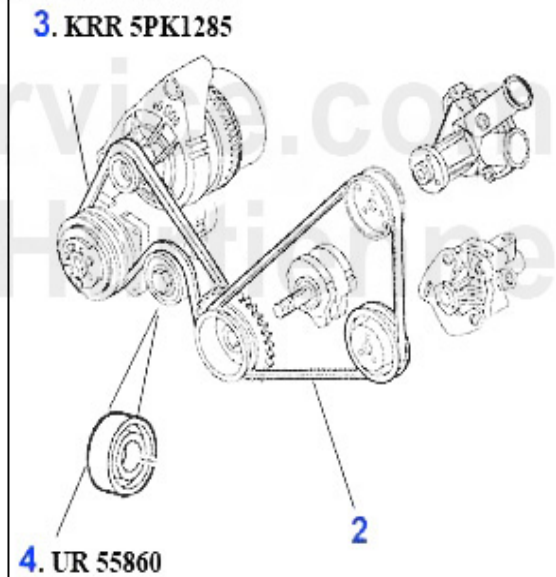

mit/with
Klimaanlage/AC: