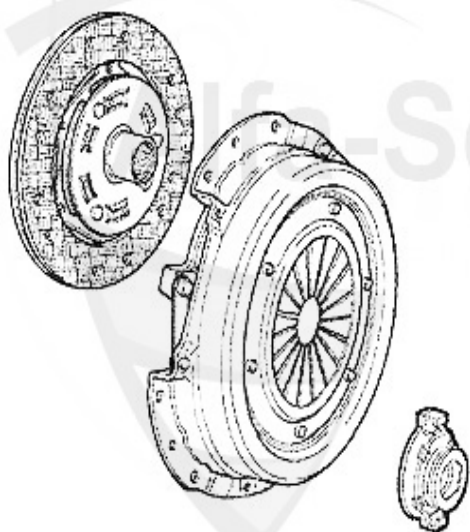

## Kupplungs-Kit/Clutch Set 155 TS 8V

---

1. KK 576001  
Ø 215 mm  
1.7/1.8/2.0 TS 8V

---

1 KK576001 Kit embrayage 145/6 1.4/1.6/1.8 TS, gtv/spider (916)/155 1.6/1.8 TS 16V 2.0  
TS 8V 92-99

199.00 EUR