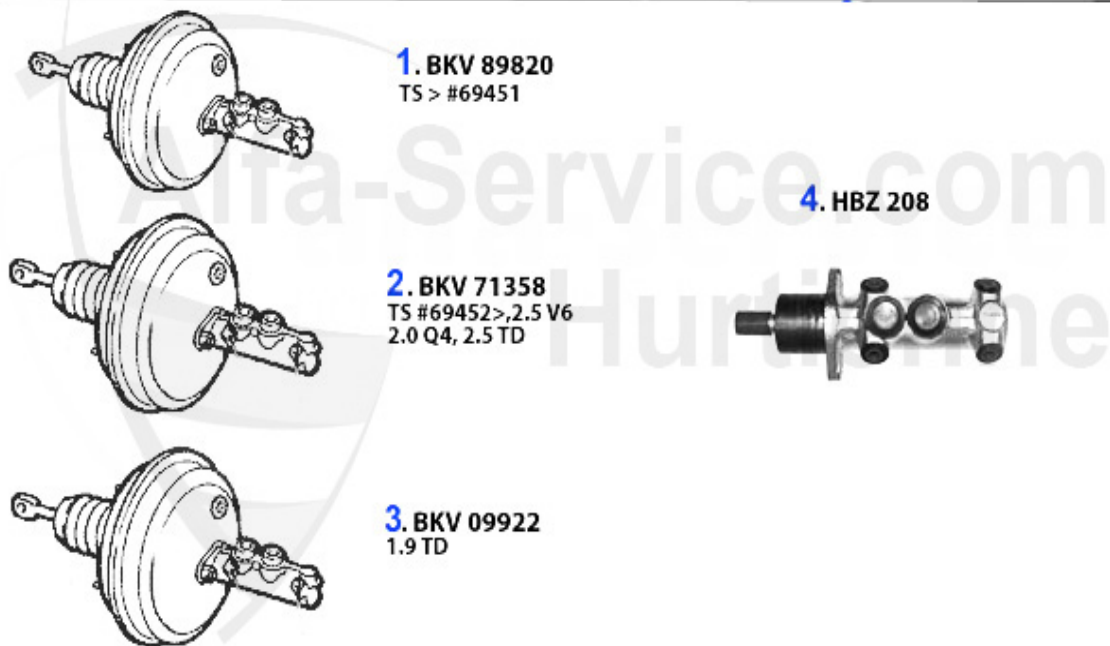

155 > Freins > Maître-cylindre/servo

BKV/Hauptbremszylinder/Brakeservo/Brake master cylinder 155

1	BKV89820	servo-frein 155 TS>#69451	***
2	BKV71358	Servo-frein 145/6 1.6/1.6TS 16V,155 1.7/1.8/2.0 TS 16V/2.5 V6 #69451>/1.9/2.5 TD, gtv/spider (916) 1.8/2.0 TS/V6 Turbo	***
3	BKV09922	Servo-frein 145/6 1.9 TD/ JTD > 7.99,155 1.9/2.5 TD	400.55 EUR
4	HBZ208	Maître cylindre freins 145/6,155, gtv/spider (916)	117.98 EUR