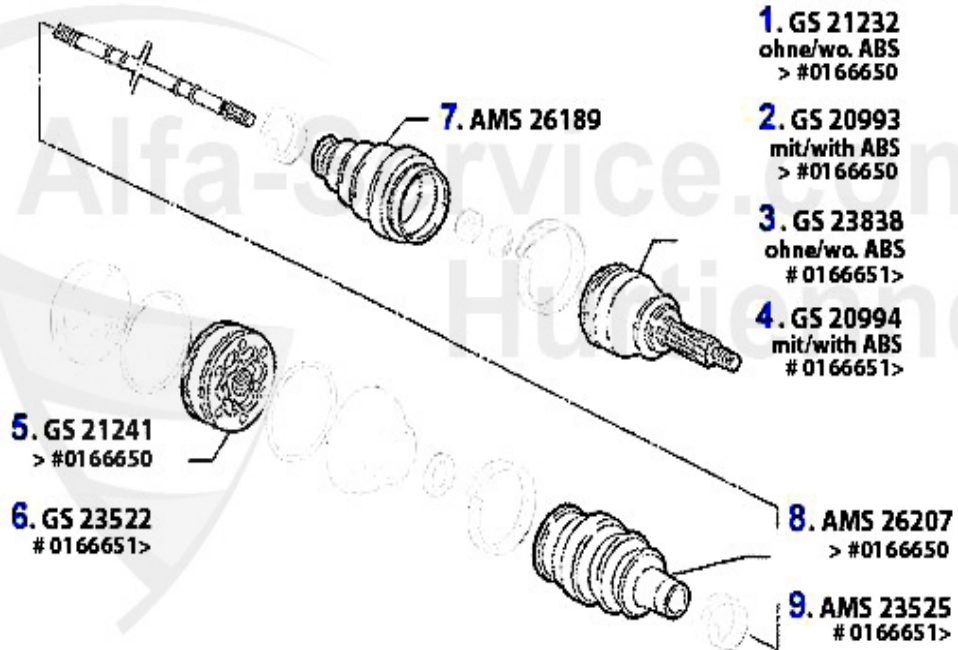

Antriebswelle/Driveshaft 155 2.0 TS 16V Bj. >4.96

1	GS21232	Joint homocinétique ext. 145/6,155 1.4/1.6/1.7/ie/16V/TS sans ABS	117.71 EUR
2	GS20993	Joint homocinétique ext. 145/6 TS/TD/JTD 96> sans ABS, 155 2.0 TS 16V	117.98 EUR
3	GS23838	Joint homocinétique ext. 145/6,155, gtv/spider(916) 2.0 16V TS	163.11 EUR
4	GS20994	Joint homocinétique ext. 145/6 TS/TD/JTD 96>avec ABS,155 2.0 TS 16V avec ABS,gtv/spider (916) TS #6023168- 6063040	122.08 EUR
5	GS21241	Joint homocinétique int. gtv/spider (916),155,145/6 TS 16V,156 TS 16V 166 2.0 TS,147 1.6/2.0 TS	111.72 EUR
6	GS23522	joint homocinétique int. 155,164 diverse	101.55 EUR
7	AMS26189	Soufflet ext. 145/6 1.4ie/TS,1.6ie/TS 1.7ie 16V 94-96, 155 16V TS	13.44 EUR
8	AMS26207	Soufflet int.gtv/spider(916) 2.0 TS 1995-98, 145, 155, 166, 16V V6	20.90 EUR
9	AMS23525	Soufflet int. 155 1,7/1.8/2.0/TS 16V 2.5 V6,1.9TD,164/Super 2.0 TS,145/6 TS 16V	25.55 EUR