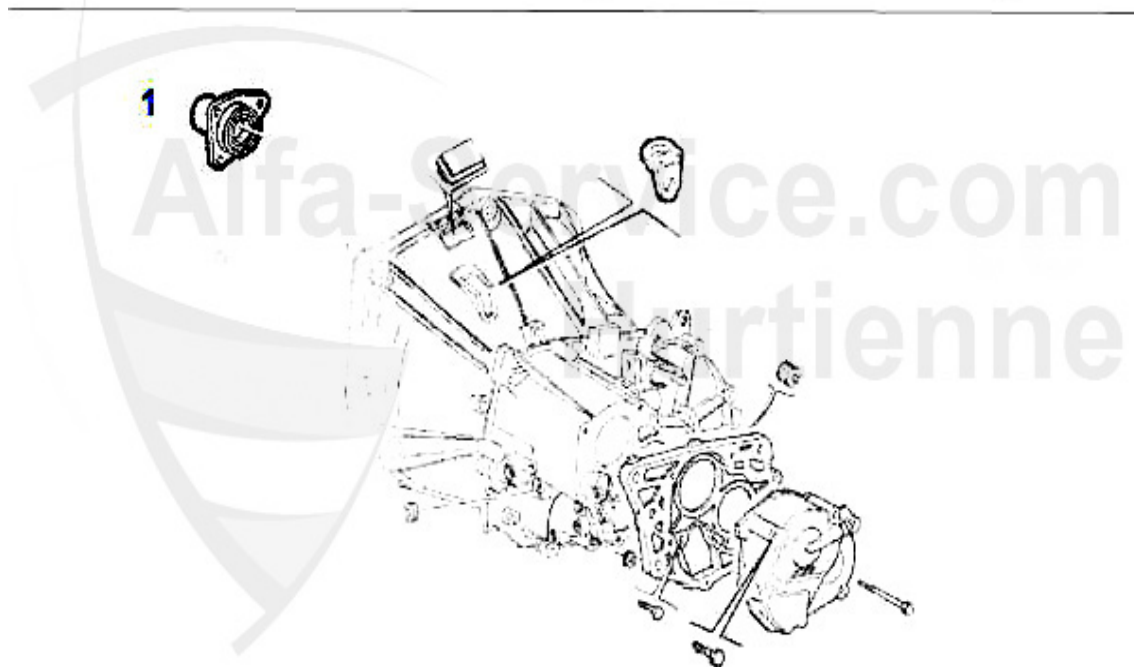

Ausrücker/Sleeve Bearing 155 2.0 TS 16V Bj. >96

---

1 FH1140 Coulisseau pour butée 145/6,147,155,156, gtv/spider (916)

19.49 EUR