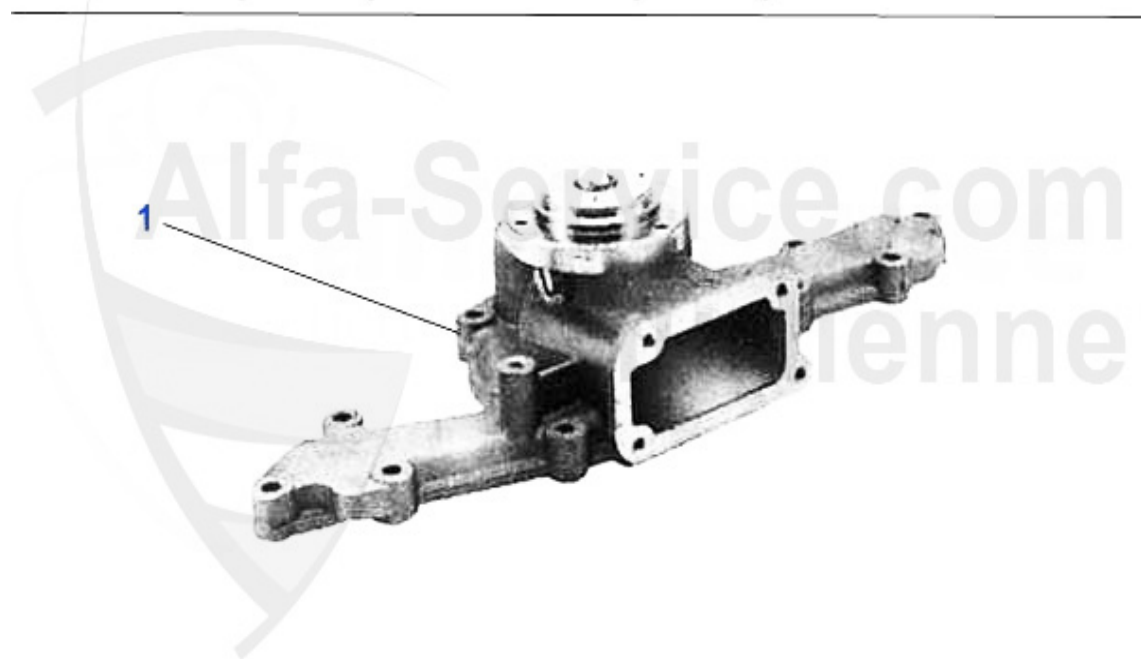

Wasserpumpe/Waterpump 155 2.5 V6

---

1 WP01110 Pompe à eau 155 2.5 V6, gtv/spider (916) 2.0 V6 turbo/3.0 V6

109.50 EUR