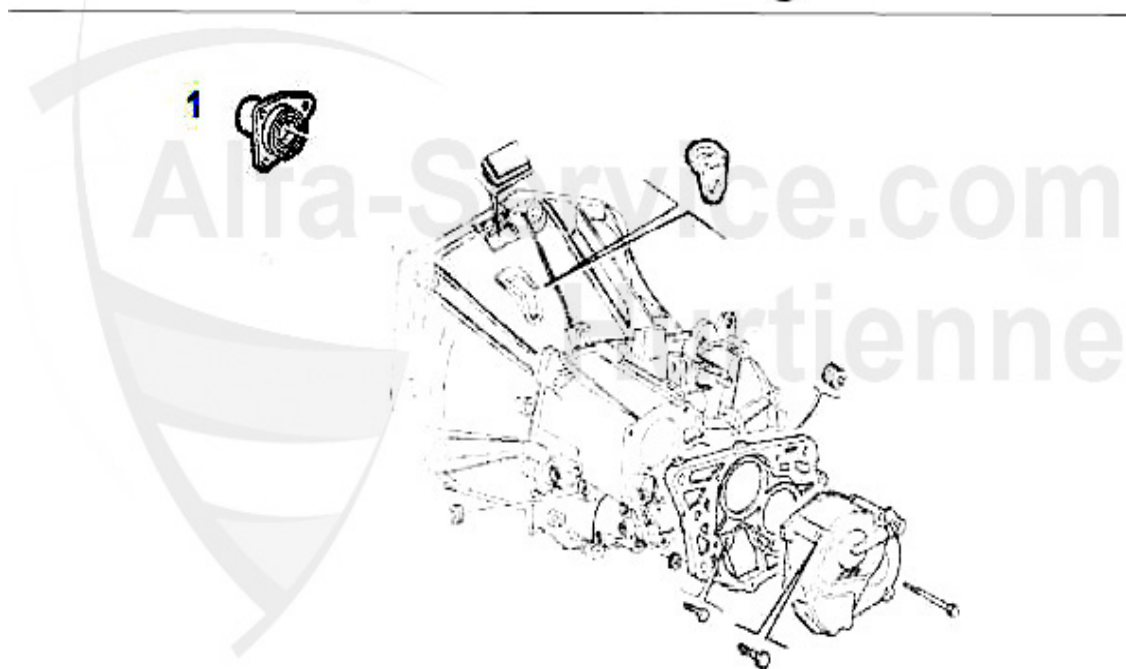

Ausrücker/Sleeve Bearing 155 TS 8V

---

1 FH1140 Coulisseau pour butée 145/6,147,155,156, gtv/spider (916)

19.49 EUR