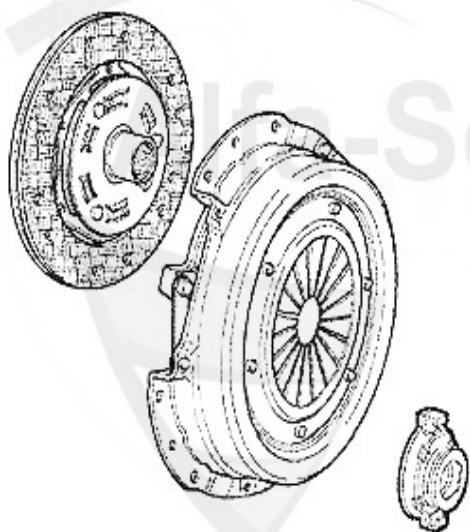

## Kupplungs-Kit/Clutch Set 155 1.9 TD

---

1. KK 345001

Ø 215 mm

---

1 KK345001 kit embrayage 145/6,155 1.9TD 93-99

189.78 EUR