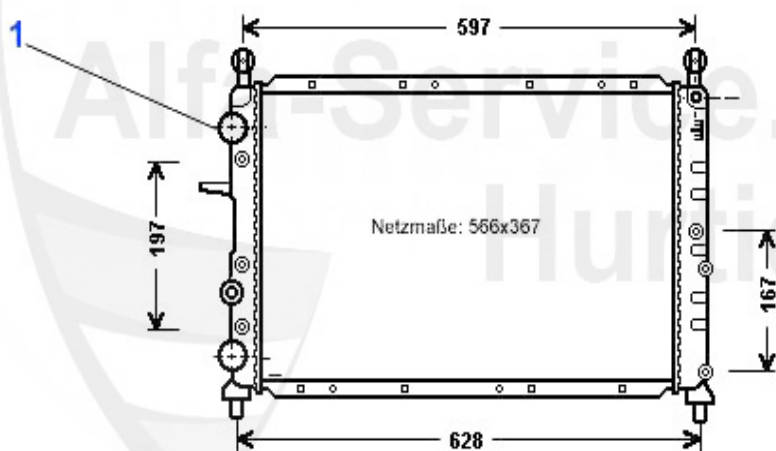

Kühler/Radiator 155 1.9 TD

1 MK21949 Radiateur 145/6 2.0 16V >5.96, 1.9 TD 12.94-02.99,155 1.9 TD

189.78 EUR