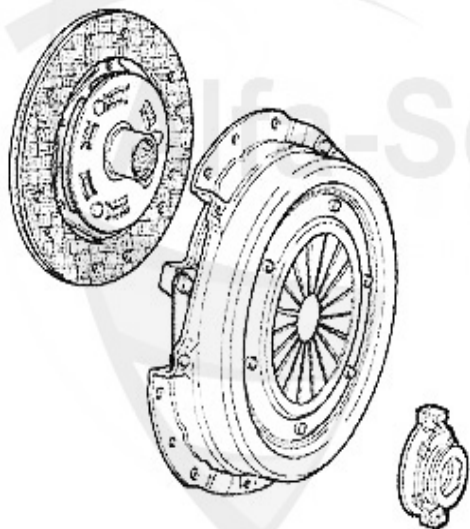

Kupplungs-Kit/Clutch Set 155 2.0 TS 16V Bj. >96

---

1. KK 789001

Ø 230 mm

---

1 KK789001 Kit embrayage 145/6,155 2.0 TS 16V gtv/spider(916) 2.0 TS 95-01

269.00 EUR