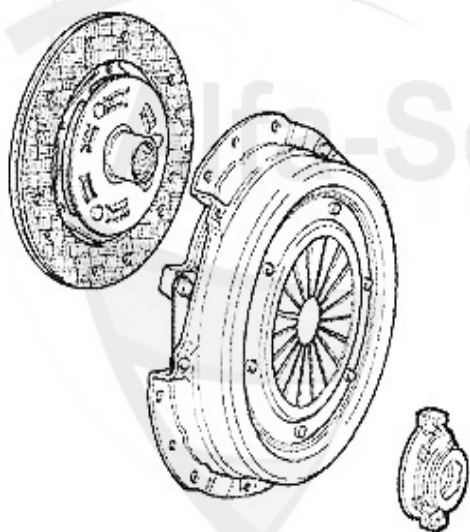

## Kupplungs-Kit/Clutch Set 155 2.5 TD

---

1. KK 727001

Ø 235 mm

---

1 KK727001 Kit embrayage 155,164 V6 divers 92-98 aussi Diesel gtv/spider (916) 2.0  
V6 Turbo/3.0 V6 12V 98>,gtv(916) 3.0 V6 24V 95-98

**355.00 EUR**