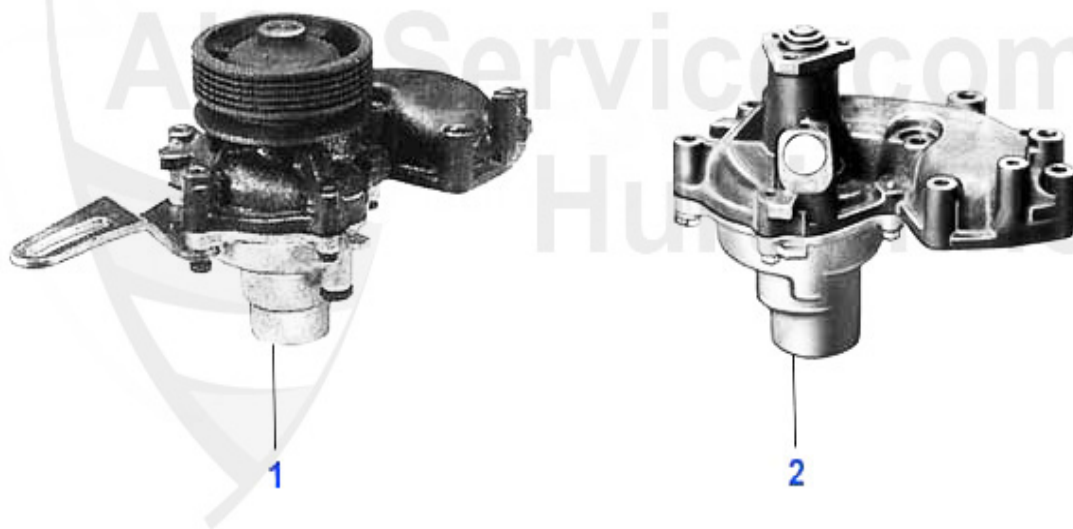

Wasserpumpe/Waterpump 155 1.9 TD

1	WP26310	Pompe à eau 145/6,155 1.9 TD >#1723043	146.70 EUR
2	WP35858	Pompe à eau 145/6,155 1.9 TD#1723044>	123.11 EUR