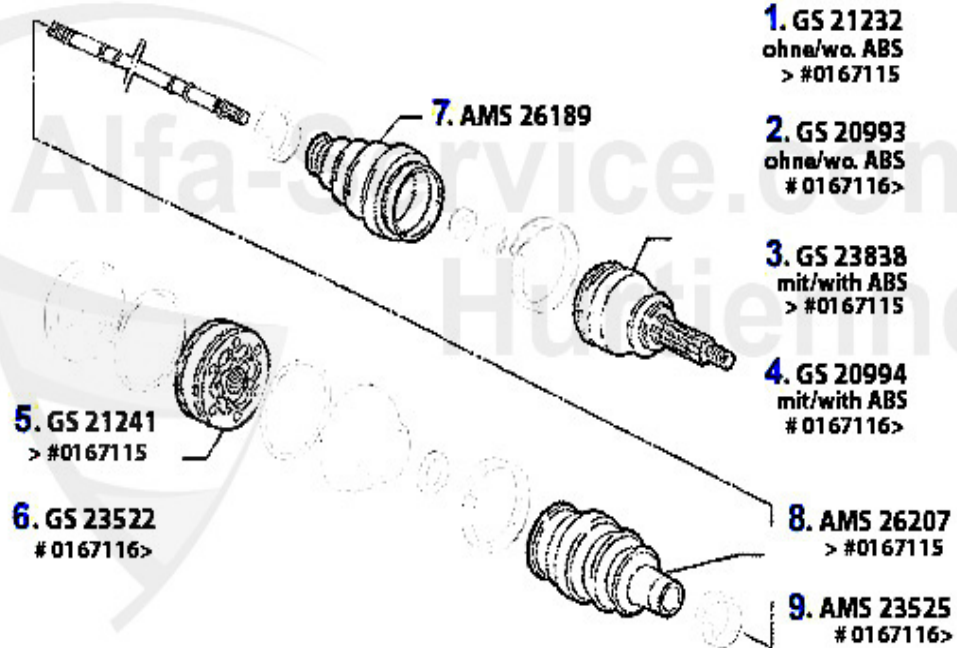

Antriebswelle/Driveshaft 155 1.9 TD

1	GS21232	Joint homocinétique ext. 145/6,155 1.4/1.6/1.7/ie/16V/TS sans ABS	117.71 EUR
2	GS20993	Joint homocinétique ext. 145/6 TS/TD/JTD 96> sans ABS, 155 2.0 TS 16V	117.98 EUR
3	GS23838	Joint homocinétique ext. 145/6,155, gtv/spider(916) 2.0 16V TS	163.11 EUR
4	GS20994	Joint homocinétique ext. 145/6 TS/TD/JTD 96>avec ABS,155 2.0 TS 16V avec ABS,gtv/spider (916) TS #6023168- 6063040	122.08 EUR
5	GS21241	Joint homocinétique int. gtv/spider (916),155,145/6 TS 16V,156 TS 16V 166 2.0 TS,147 1.6/2.0 TS	111.72 EUR
6	GS23522	joint homocinétique int. 155,164 diverse	101.55 EUR
7	AMS26189	Soufflet ext. 145/6 1.4ie/TS,1.6ie/TS 1.7ie 16V 94-96, 155 16V TS	13.44 EUR
8	AMS26207	Soufflet int.gtv/spider(916) 2.0 TS 1995-98, 145, 155, 166, 16V V6	20.90 EUR
9	AMS23525	Soufflet int. 155 1,7/1.8/2.0/TS 16V 2.5 V6,1.9TD,164/Super 2.0 TS,145/6 TS 16V	25.55 EUR