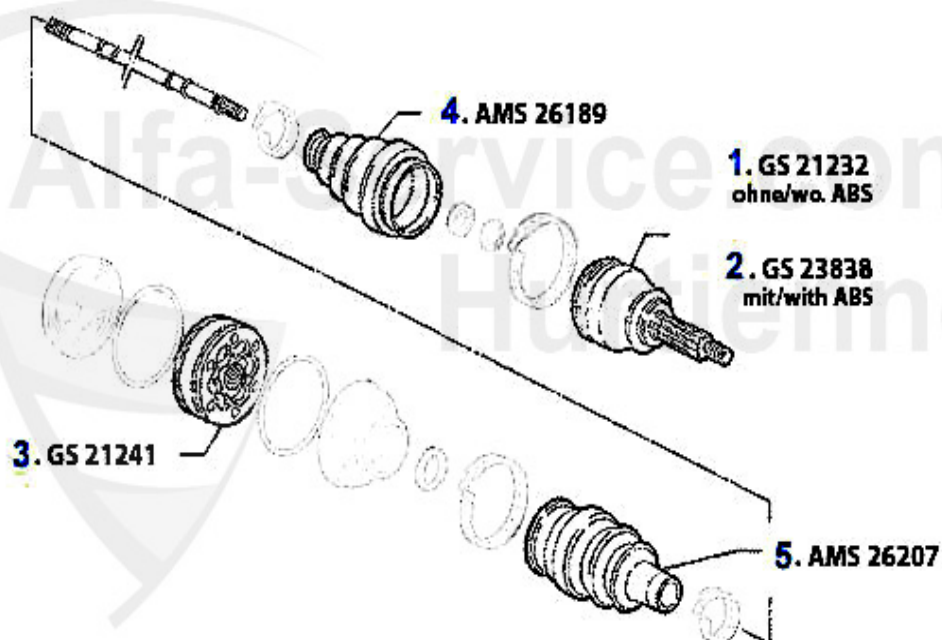

Antriebswelle/Driveshaft 155 TS 8V >1996

1	GS21232	Joint homocinétique ext. 145/6,155 1.4/1.6/1.7/ie/16V/TS sans ABS	117.71 EUR
2	GS23838	Joint homocinétique ext. 145/6,155, gtv/spider(916) 2.0 16V TS	163.11 EUR
3	GS21241	Joint homocinétique int. gtv/spider (916),155,145/6 TS 16V,156 TS 16V 166 2.0 TS,147 1.6/2.0 TS	111.72 EUR
4	AMS26189	Soufflet ext. 145/6 1.4ie/TS,1.6ie/TS 1.7ie 16V 94-96, 155 16V TS	13.44 EUR
5	AMS26207	Soufflet int.gtv/spider(916) 2.0 TS 1995-98, 145, 155, 166, 16V V6	20.90 EUR