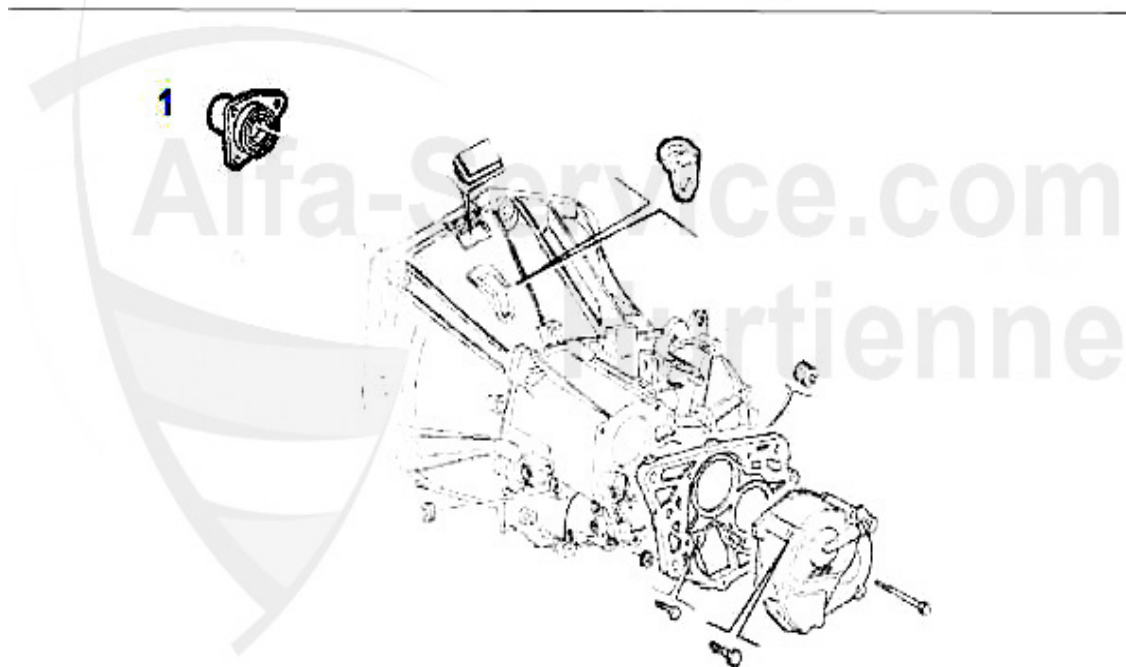

Ausrücker/Sleeve Bearing 155 1.9 TD

---

1 FH1140 Coulisseau pour butée 145/6,147,155,156, gtv/spider (916)

19.49 EUR