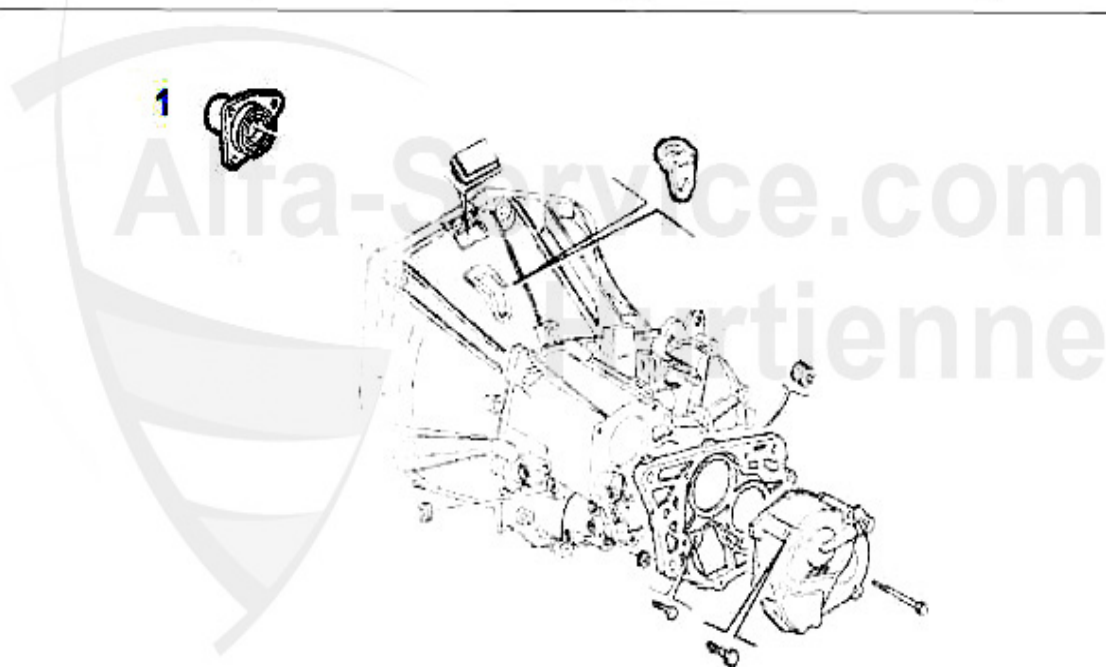

Ausrücker/Sleeve Bearing 155 TS 16V Bj. 96>

---

1 FH1140 Coulisseau pour butée 145/6,147,155,156, gtv/spider (916)

19.49 EUR