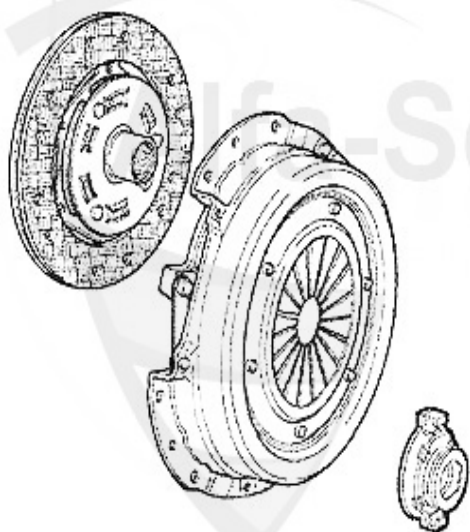

Kupplungs-Kit/Clutch Set 155 2.5 V6

---

1. KK 835301

Ø 235 mm

---

1 KK835301 kit embrayage 155 2.5 V6 02.92-12.97

305.00 EUR