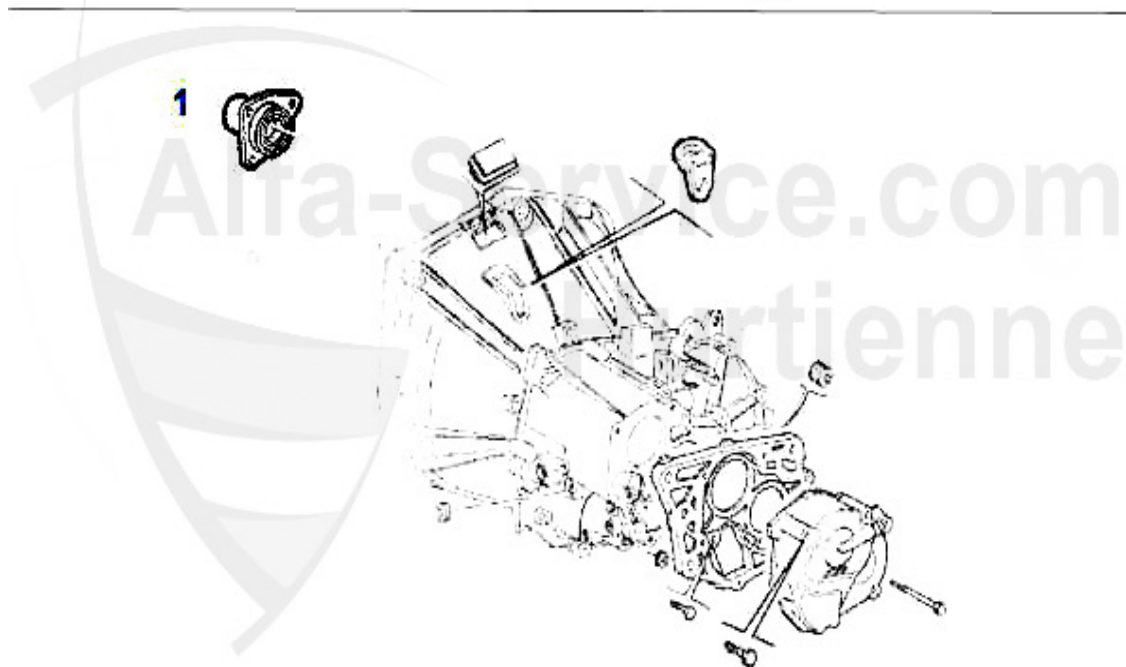

Ausrücker/Sleeve Bearing 155 2.5 V6

1 FH11951 Coulisseur pour butée 3 orifices 145/6, 147,155,164/Super,gtv/spider
(916), Nuovo GT

79.00 EUR