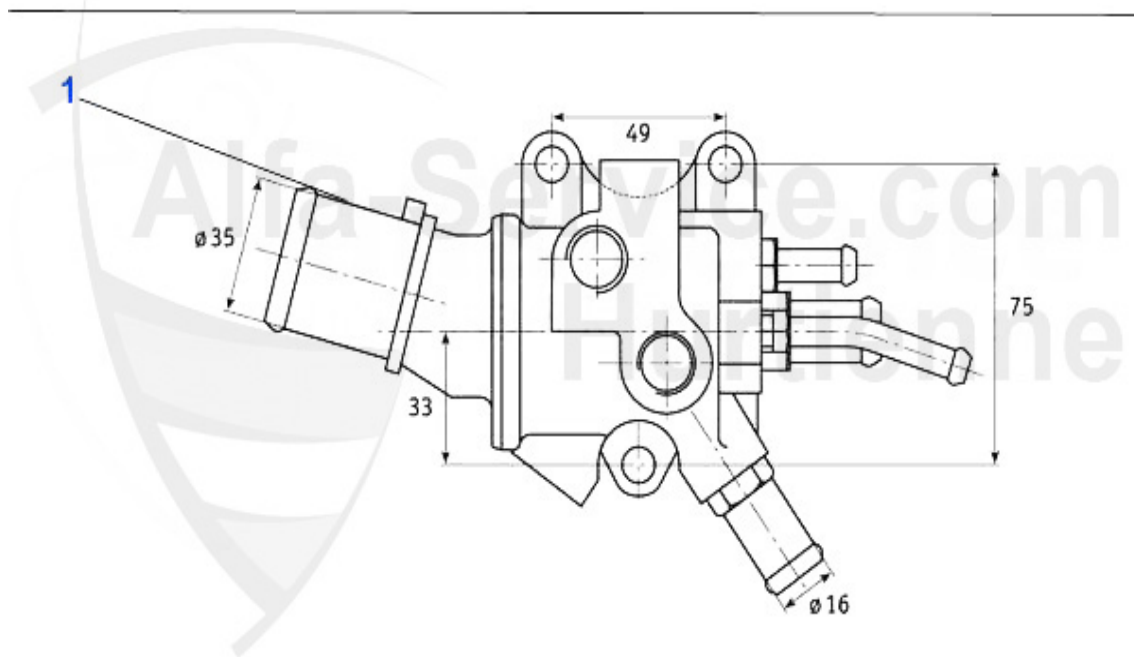

Thermostat 155 Turbo Q4

1 TH23789 Thermostat 155 Turbo Q4

***