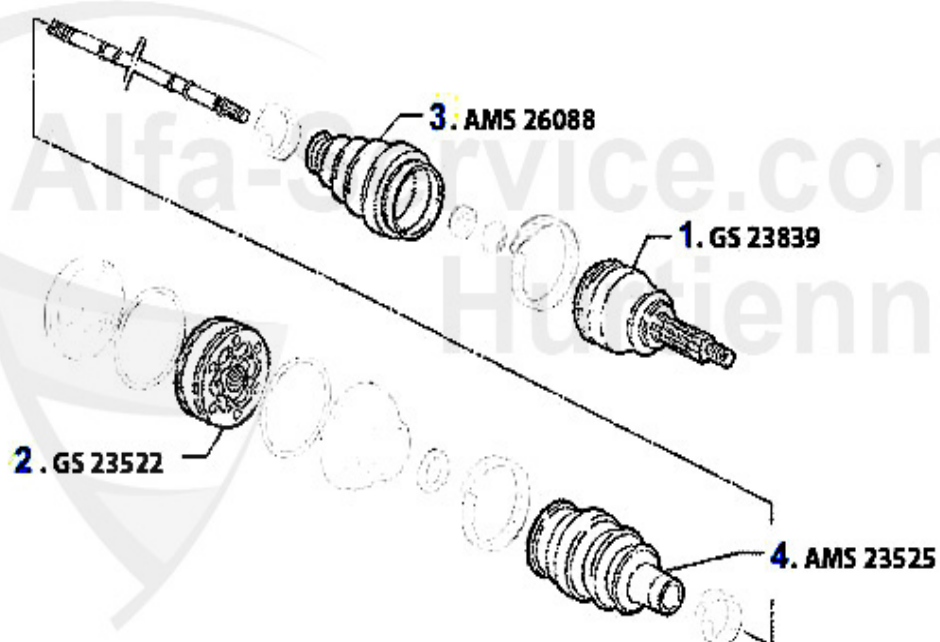

Antriebswelle/Driveshaft 155 2.5 V6

1	GS23839	Joint homocinétique ext. 155,gtv/spider (916) divers avec ABS	169.27 EUR
2	GS23522	joint homocinétique int. 155,164 diverse	101.55 EUR
3	AMS26088	Soufflet ext. 155,164 spider/gtv(916)V6	15.01 EUR
4	AMS23525	Soufflet int. 155 1,7/1.8/2.0/TS 16V 2.5 V6,1.9TD,164/Super 2.0 TS,145/6 TS 16V	25.55 EUR