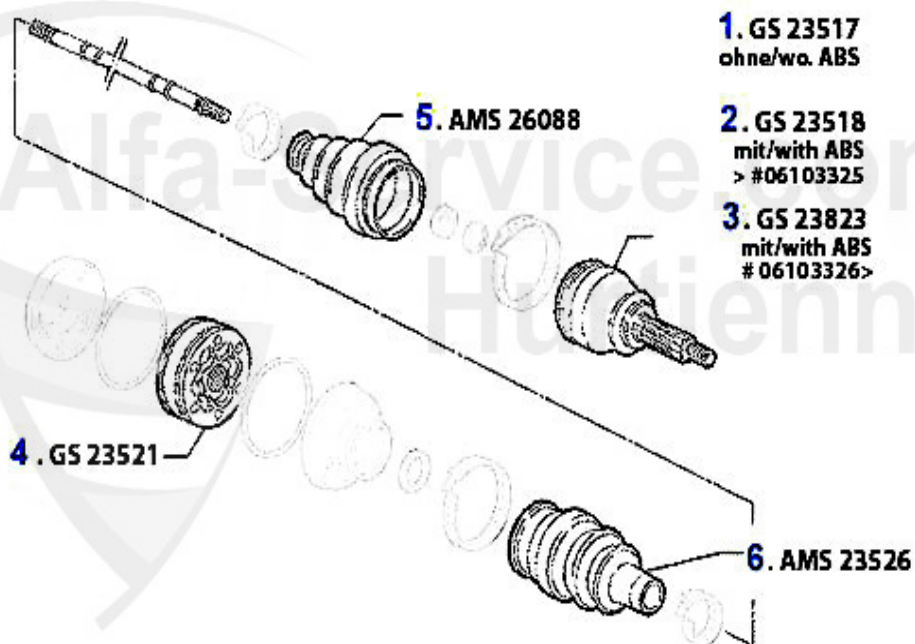

Antriebswelle/Driveshaft 164 3.0 QV Bj. >92

1	GS23517	joint homocinétique ext. 164 Turbo/V6 >92 sans ABS	173.37 EUR
2	GS23518	joint homocinétique ext. 164 Turbo/V6 avec ABS >#006103326	306.73 EUR
3	GS23823	joint homocinétique ext. 164 V6 >92 avec ABS	197.48 EUR
4	GS23521	joint homocinétique int. 164/Super Turbo, V6	101.55 EUR
5	AMS26088	Soufflet ext. 155,164 spider/gtv(916)V6	15.01 EUR
6	AMS23526	soufflet int. 164 3.0 V6/24V, 2.5 TD	22.90 EUR