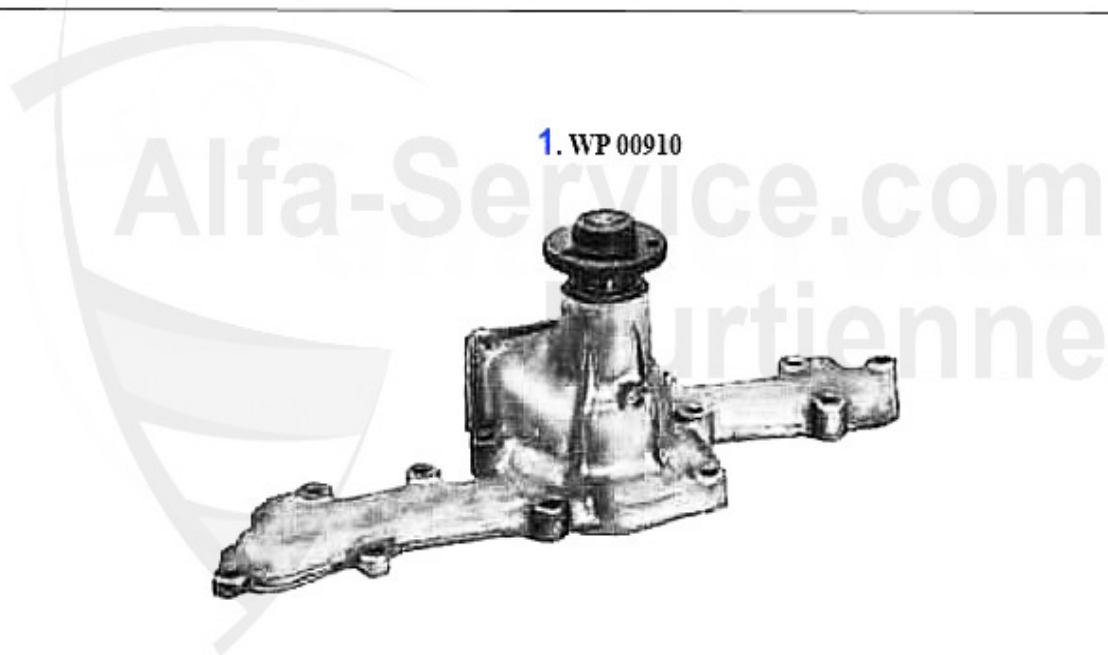

Wasserpumpe/Waterpump 164 2.0 V6 Turbo

---

1. WP 00910

---

1 WP00910 Pompe à eau 3.0 V6/"Potenziato/" 164 3.0 V6 >1992, 2.0 V6 Turbo

155.00 EUR