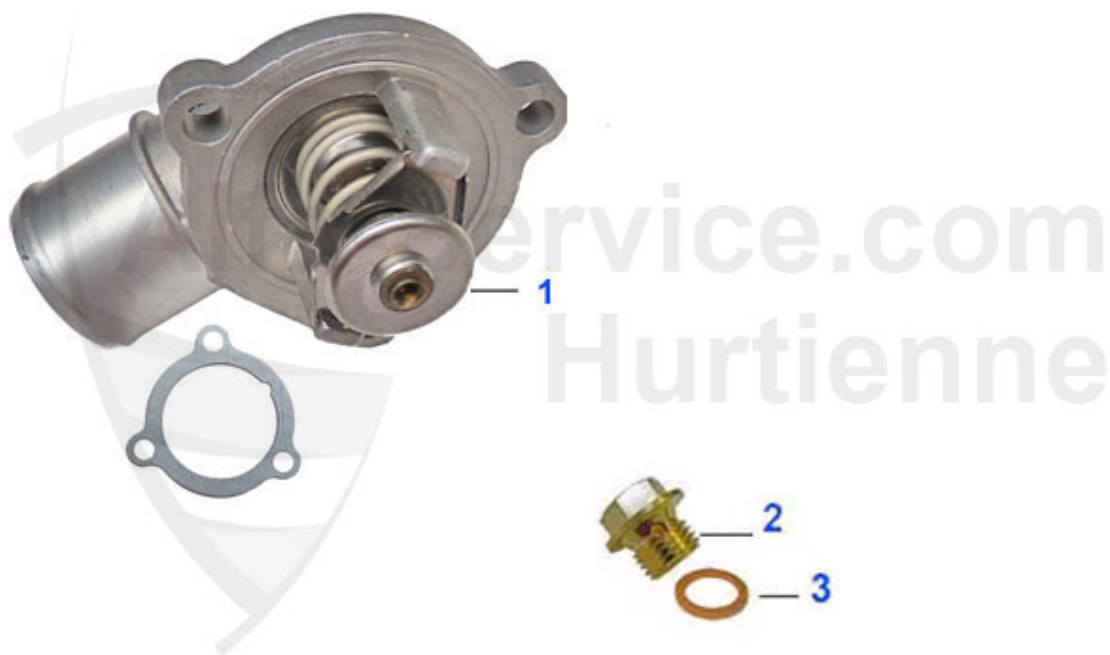

164/Super > Moteur > Circuit refroidissement > 3.0 V6 24V > Thermostat

1	TH559862	Thermostat 164/Super 3.0 V6,2.0 V6 turbo	***
2	08 070 0 0	Vis de purge circuit d'eau collecteur admission OE 105020167601	8.50 EUR
3	08 084 0 0	Joint vis de purge air OE 10280060	0.50 EUR