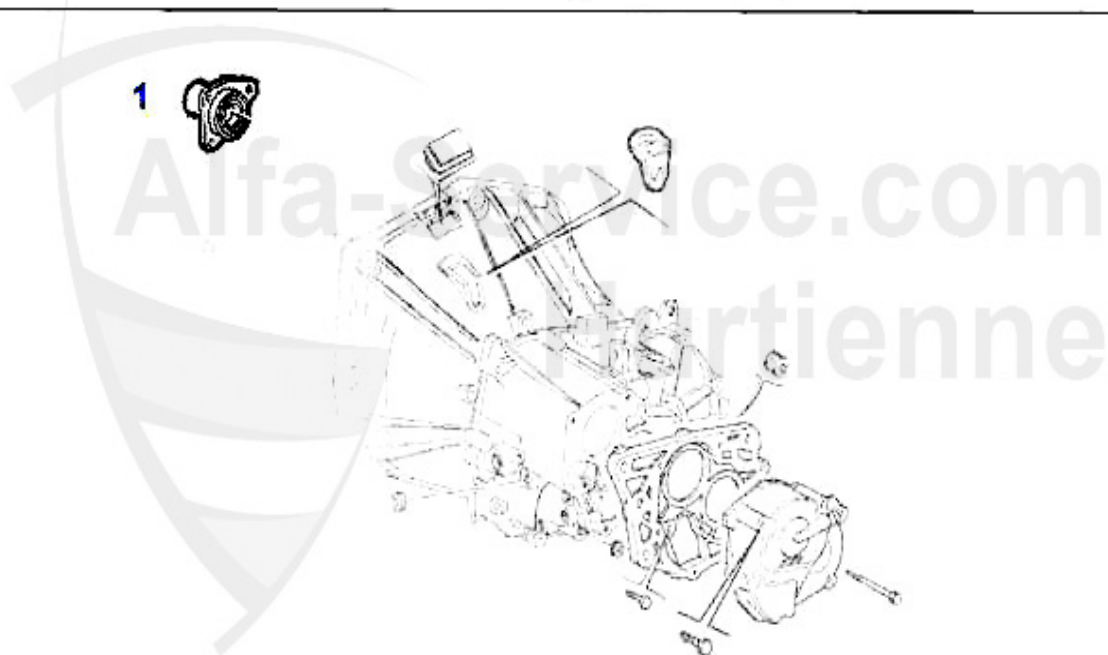

Ausrücker/Sleeve Bearing 164/Super 3.0 V6 24V

1	FH11951	Coulisseau pour butée 3 orifices 145/6, 147,155,164/Super,gtv/spider (916), Nuovo GT

79.00 EUR