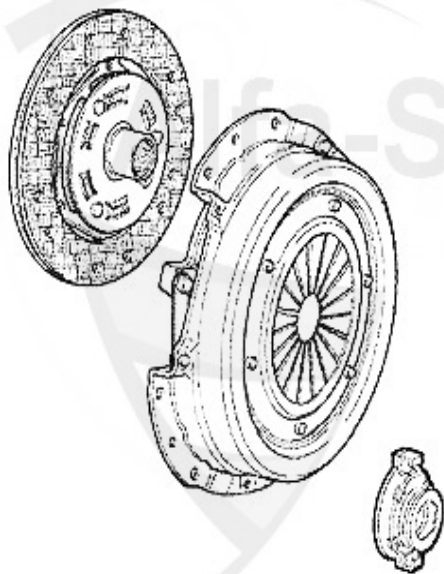

## Kupplungs-Kit/Clutch Set 164 3.0 QV Bj. >92

---

1. KK 729001

Ø 235 mm

---

1 KK729001 kit embrayage 155,164 V6 Turbo 164 3.0 ie QV >09.92

389.00 EUR