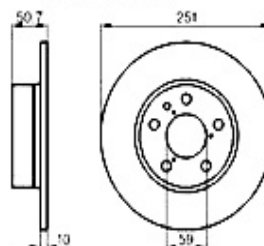

1	BS541451	Disque de freins avant 164 2.0 TS >#614574	108.16 EUR
2	BS541851	Disque de freins avant 164 Super 2.0 TS 92> ab #614574	97.77 EUR
3	BS100351	Disque de freins avant 164/Super 2.0 V6 turbo, 2.5/3.0/V6/24V/TD/QV	114.89 EUR
4	BS541515	Disque de freins arrière 164/Super 2.0 TS 87-98	68.07 EUR
5	BS518815	Disque de freins arrière 147 1.6/2.0 16V TS 156 1.6/1.8/2.0 16V TS/2.5 V6 24V/ 1.9/2.4 JTD, 164/Super 2.0 V6 turbo 2.5 TD/3.0 V6/24V	70.78 EUR