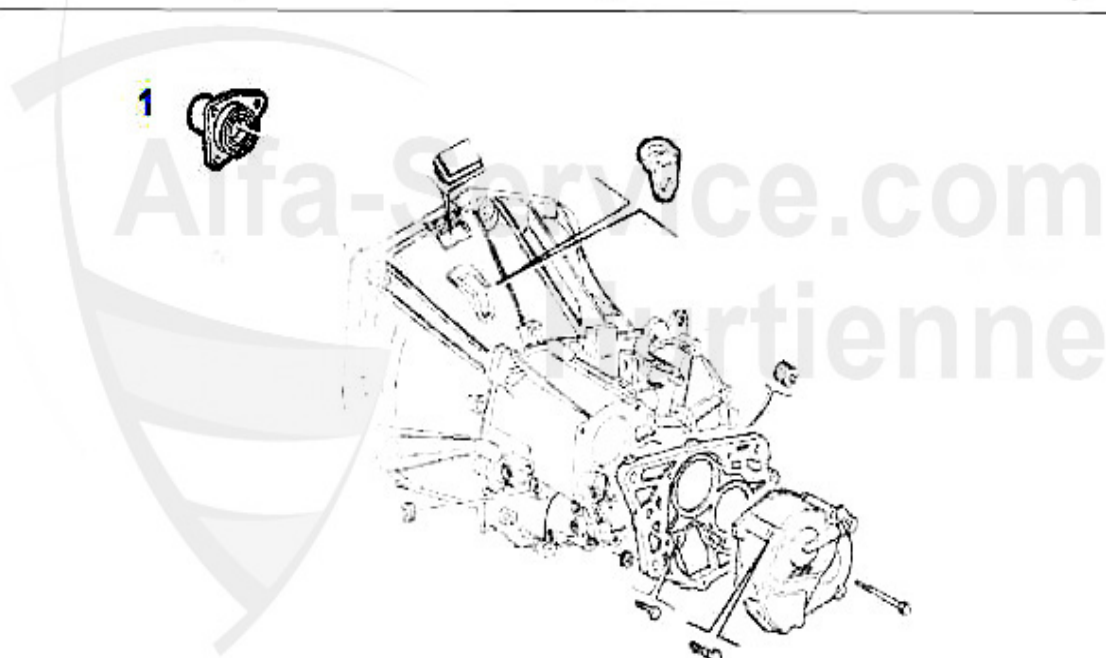

Ausrücker/Sleeve Bearing 164 2.0 Turbo 4-Cyl.

1	FH11951	Coulisseau pour butée 3 orifices 145/6, 147,155,164/Super,gtv/spider (916), Nuovo GT

79.00 EUR