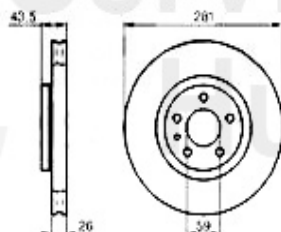

3. BS 100351

Turbo/6-Cyl./TD
vorne/front
belüftet/ventil.