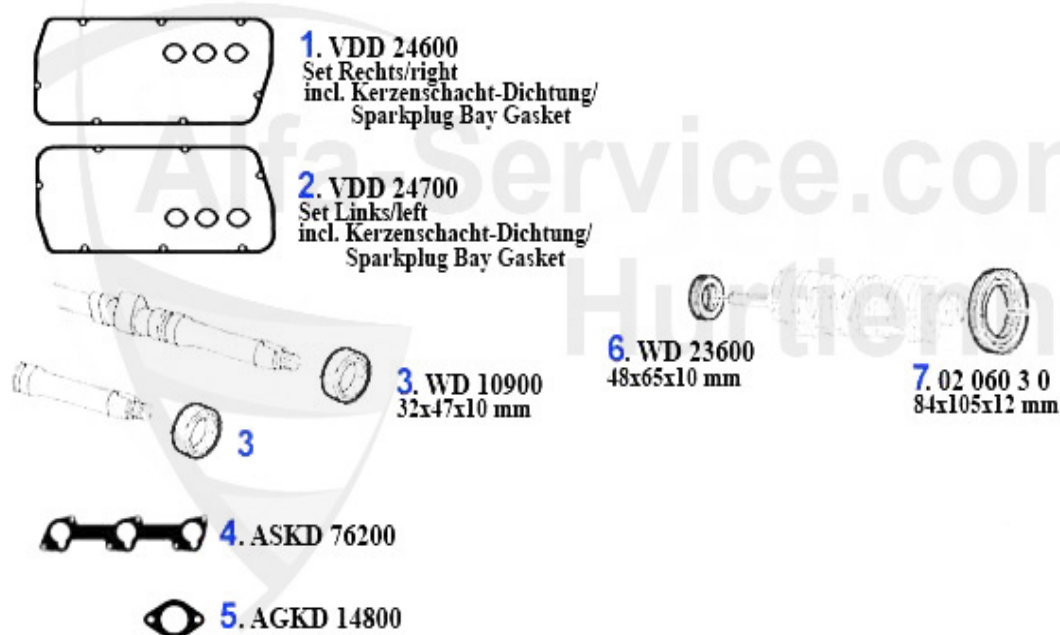

Dichtungen Motor/Gaskets Engine 164/Super 3.0 V6 12V

1	VDD24600	Joint couvre-culasse droit 6,75,90, GTV(116), 164, gtv/spider (916)	38.50 EUR
2	VDD24700	Joint couvre-culasse gauche 6,75,90, GTV (116), 164, gtv/spider (916) var. V6	38.50 EUR
3	WD10900	Joint spi arbre à cames 6,75,90,164,166, GTV/6 (116), gtv/spider (916), RZ, SZ, V6 80-2000	16.95 EUR
4	ASKD76200	Joint collecteur admission 155, 164/Super, 166, gtv/spider V6 12V	9.13 EUR
5	AGKD14800	Joint collecteur échappement 6,75,90,155 164, Super RZ, SZ V6	6.50 EUR
6	WD23600	Joint spi vilbrequin antérieur (poulie) 6,75,90,155,164, GTV(116), GTV Spider (916) varios V6	18.85 EUR
7	02 060 3 0	Joint spi, vilbrequin CORTECO, arrière pour Spider 90-93 , 75,90,155,164, GTV 6,166,156	33.50 EUR
7	02 060 3 5	Joint spi, vilbrequin, arrière Spider 90-93 , 75,90,155,164, GTV 6,166,156 de REINZ	39.50 EUR