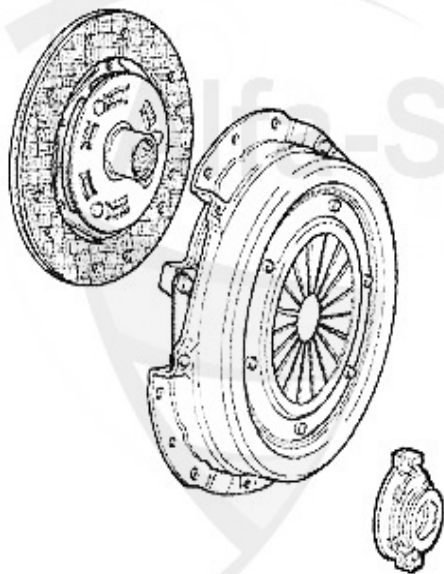

## Kupplungs-Kit/Clutch Set 164/Super 3.0 V6 12V

---

1. KK 222001

Ø 228 mm

---

1 KK222001 kit embrayage 164/Super 3.0 V6/2.5 TD 164 2.0 Turbo 4 cyl.

412.55 EUR