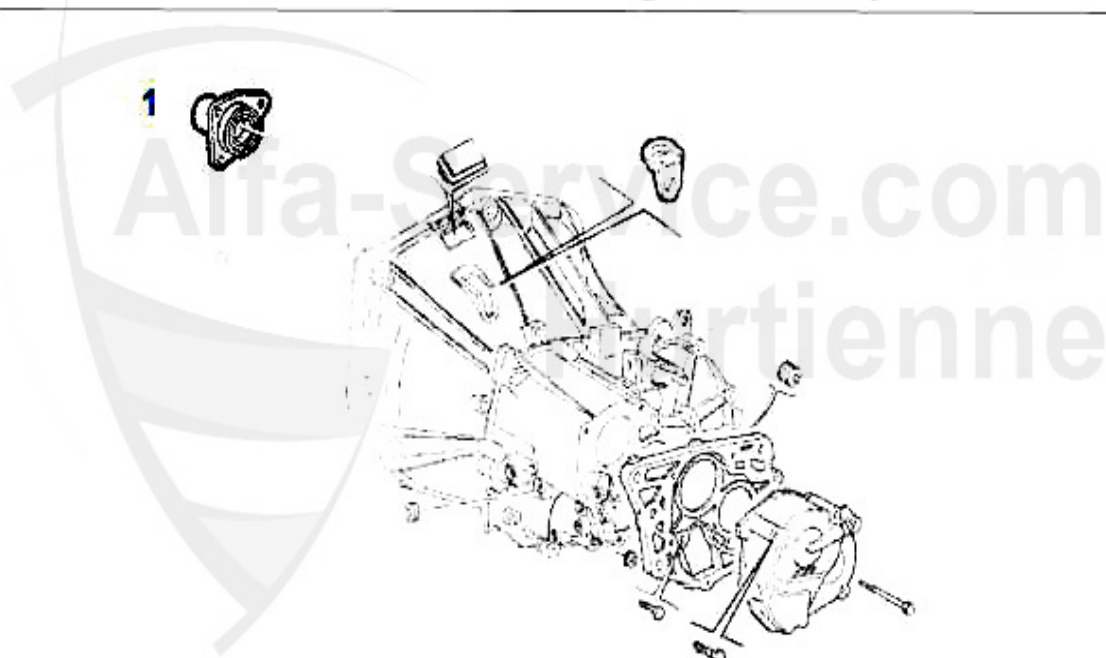

Ausrücker/Sleeve Bearing 164/Super 2.0 TS

1	FH11951	Coulisseau pour butée 3 orifices 145/6, 147,155,164/Super,gtv/spider (916), Nuovo GT

79.00 EUR