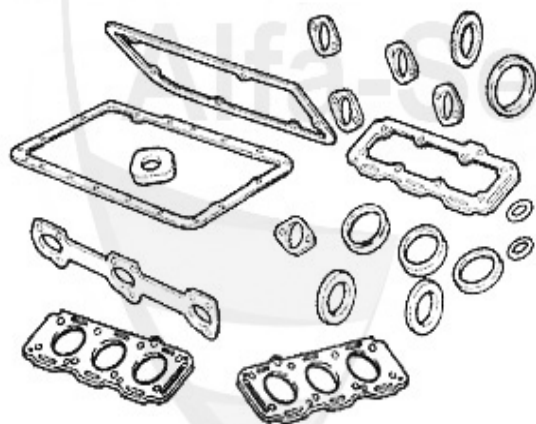

Motordichtsatz/Full Set 164/Super 3.0 V6 12V

---

1. MDS 116400

---

1 MDS116400pochette joint moteur 164 V6 3.0 87> gtv/spider (916) 3.0 V6 95>

395.00 EUR