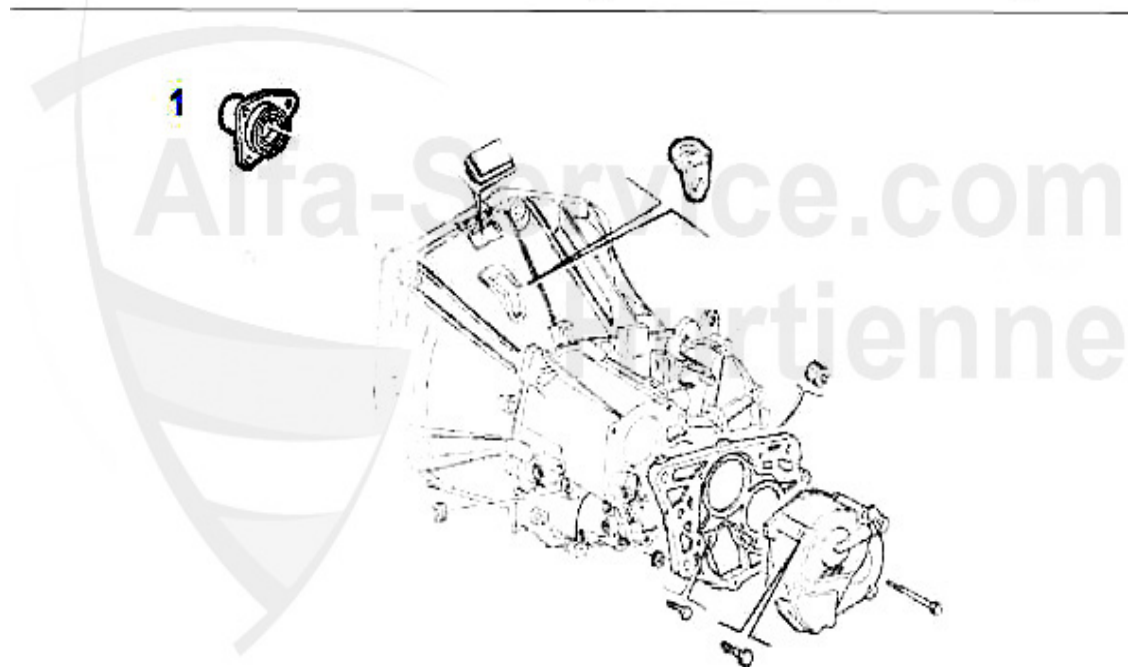

Ausrücker/Sleeve Bearing 164 3.0 QV 24V Bj. 92>

1	FH11951	Coulisseau pour butée 3 orifices 145/6, 147,155,164/Super,gtv/spider (916), Nuovo GT

79.00 EUR