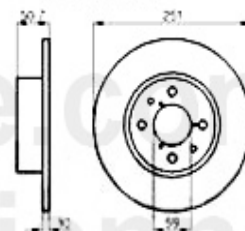

4. BS 541515

2.0 TS (not USA)
hinten/rear

5. BS 518815

2.0 TS USA, Turbo/6-Cyl./TD
hinten/rear