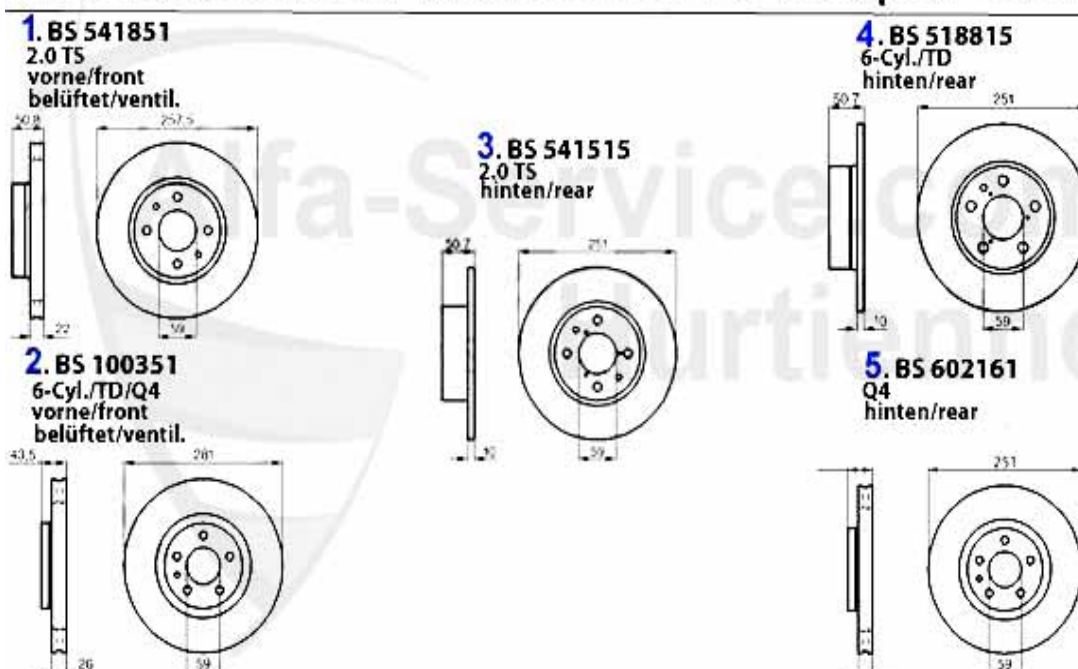

Bremsscheiben/Brakedisks 164/Super 1992>

1	BS541851	Disque de freins avant 164 Super 2.0 TS 92> ab #614574	97.77 EUR
2	BS100351	Disque de freins avant 164/Super 2.0 V6 turbo, 2.5/3.0/V6/24V/TD/QV	114.89 EUR
3	BS541515	Disque de freins arrière 164/Super 2.0 TS 87-98	68.07 EUR
4	BS518815	Disque de freins arrière 147 1.6/2.0 16V TS 156 1.6/1.8/2.0 16V TS/2.5 V6 24V/ 1.9/2.4 JTD, 164/Super 2.0 V6 turbo 2.5 TD/3.0 V6/24V	70.78 EUR
5	BS602161	Disque de freins arrière 164/Super Q4	117.13 EUR