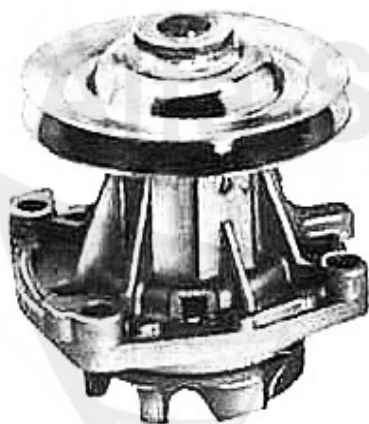

Wasserpumpe/Waterpump 164/Super 2.5 TD

---

1. WP 01410
>1989