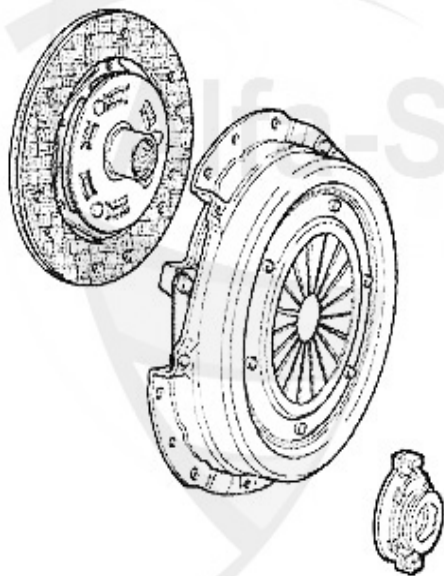

Kupplungs-Kit/Clutch Set 164/Super 2.0 TS

---

1. KK 472002

Ø 215 mm

---

1 KK472002 kit embrayage 164 2.0 TS 87-92

179.01 EUR