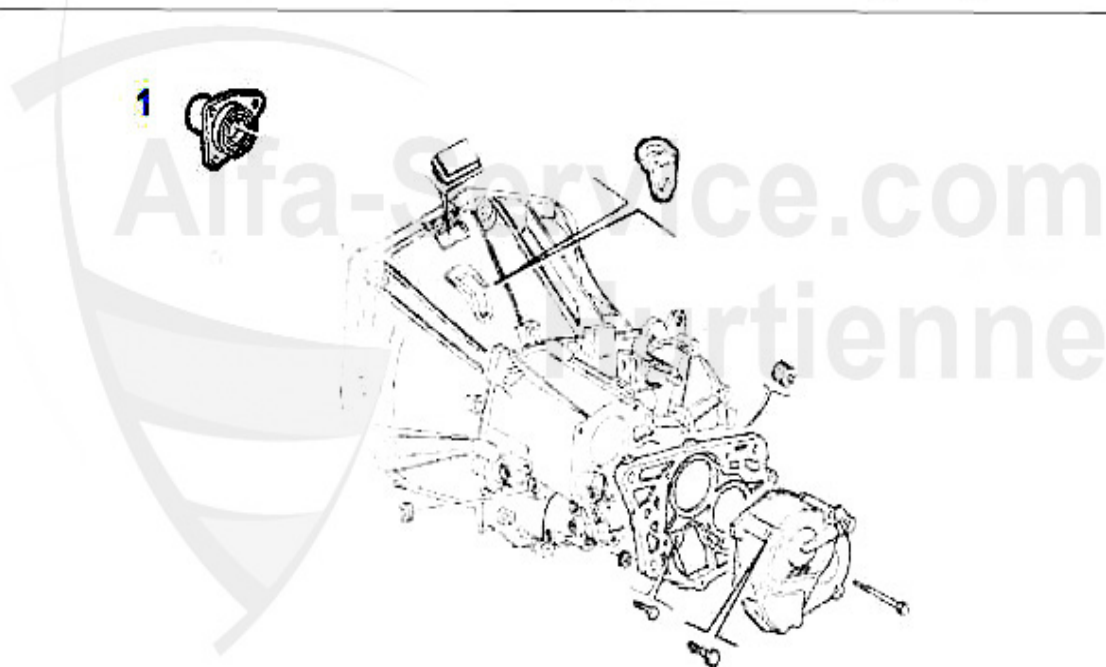

Ausrücker/Sleeve Bearing 164 3.0 QV Bj. >92

1	FH11951	Coulisseau pour butée 3 orifices 145/6, 147,155,164/Super,gtv/spider (916), Nuovo GT

79.00 EUR