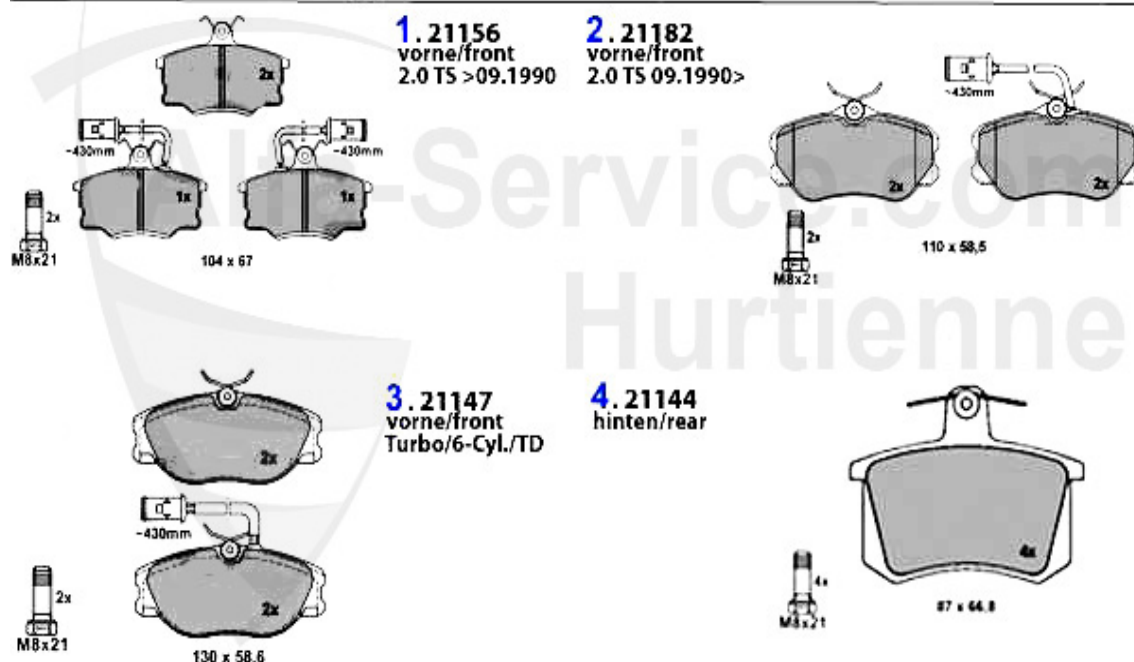

Brembeläge/Brakepads 164 >1992

1	21156 174 25	Jeu de plaquettes AV avec témoin 164 2.0 TS >08.90 > #6142573,RZ,SZ montage: Lucas	93.36 EUR
2	21182 194 25	Jeu de plaquettes AV avec témoin 164 2.0 TS 09.90> à partir du #6142574 montage: Lucas	39.00 EUR
3	21147 193 25	Jeu de plaquettes AV avec témoin 164/Super 2.0 V6 turbo/2.5 TD/3.0 V6/24V/QV montage Lucas	87.20 EUR
4	21144 166 14	Jeu de plaquettes AR sans témoin 164/ Super 2.0/TS/V6 turbo/2.5/3.0/V6/24V/QV/ TD montage: Lucas	69.25 EUR