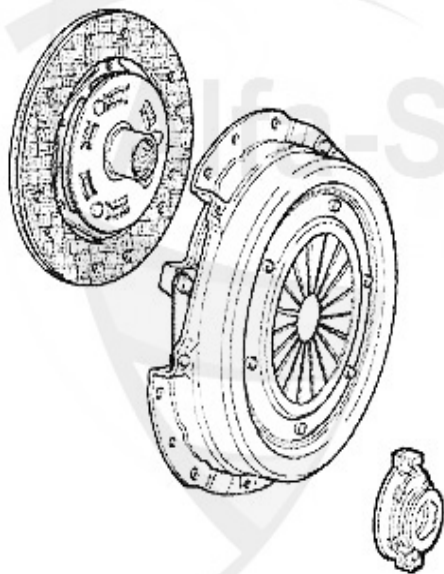

## Kupplungs-Kit/Clutch Set 164/Super 3.0 V6 24V

---

1. KK 727001

Ø 235 mm

---

1 KK727001 Kit embrayage 155,164 V6 divers 92-98 aussi Diesel gtv/spider (916) 2.0 V6 Turbo/3.0 V6 12V 98>,gtv(916) 3.0 V6 24V 95-98