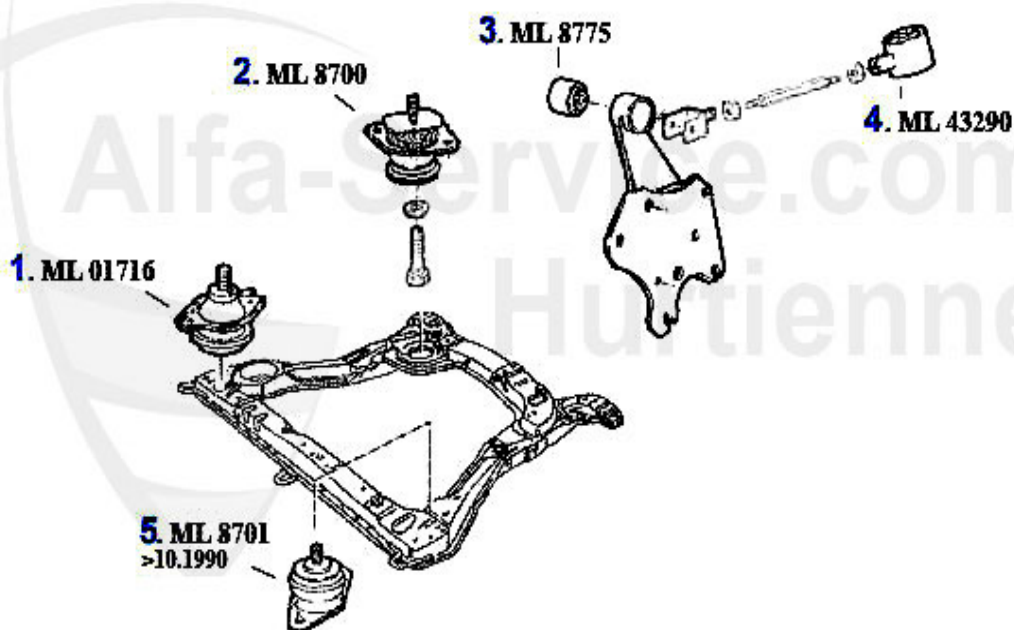

Motorlager/Enginemount 164 2.0 Turbo 4-Cyl.

1	ML01716	Support moteur AVD 164 2.0 Turbo 4-cyl.	***
2	ML8700	Support moteur arrière droit 164 2.0 Turbo 4-cyl.	50.27 EUR
3	ML8775	Support moteur antérieur 145/6, 155,164,spider/gtv (916)	20.00 EUR
4	ML43290	Support moteur 164 2.0 Turbo 4-cyl.2.5TD	63.00 EUR
5	ML8701	Support moteur AVG 164 2.0 4-cyl./ 2.5 TD >10.90	***