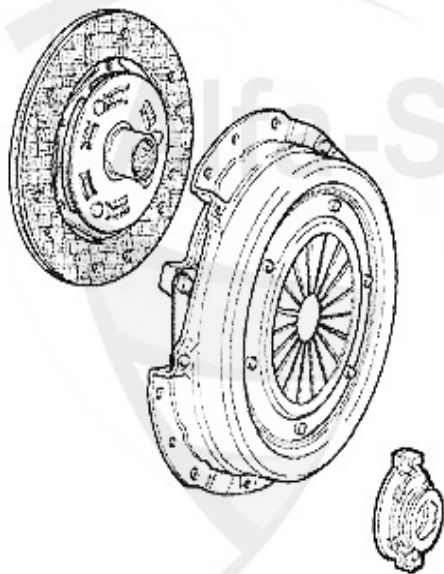

164/Super > Transmission > Embrayage > Kit embrayage 3.0 QV 24V Bj. 92>

Kupplungs-Kit/Clutch Set 164 3.0 QV 24V Bj. 92>

---

1. KK 727001

Ø 235 mm

---

1 KK727001 Kit embrayage 155,164 V6 divers 92-98 aussi Diesel gtv/spider (916) 2.0 V6 Turbo/3.0 V6 12V 98>,gtv(916) 3.0 V6 24V 95-98

355.00 EUR