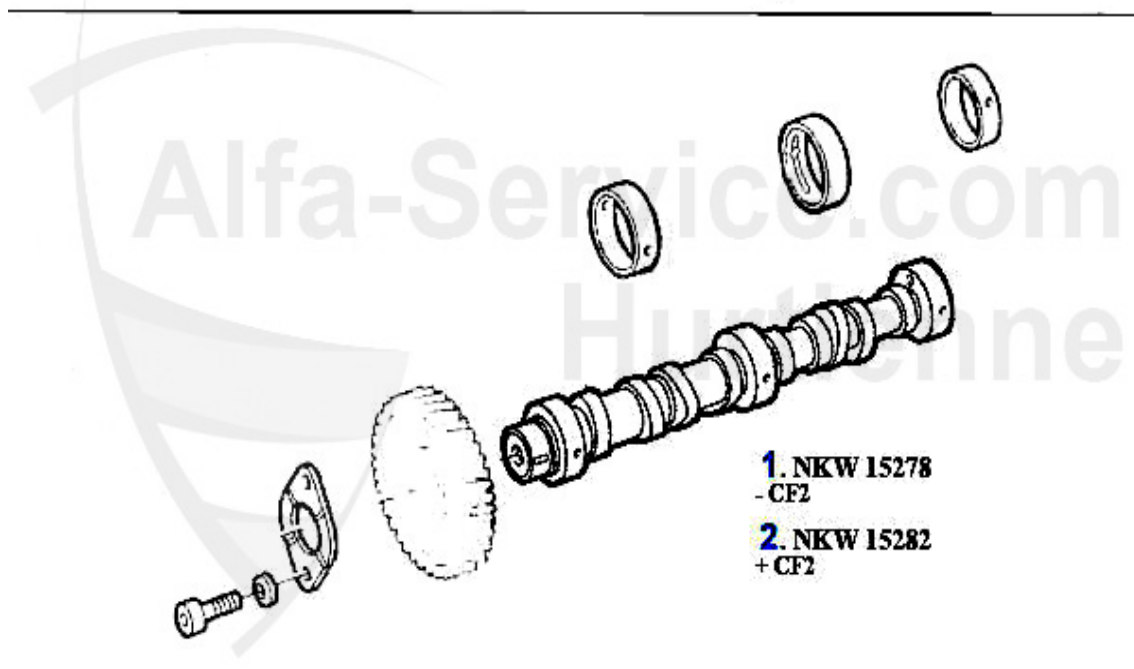

Nockenwelle/Camshaft 164/Super 2.5 TD

1	NKW15278 Arbre à cames 155,164/Super 2.5 TD	357.81 EUR
2	NKW15282 Arbre à cames 155,164 Super 2.5 TD (CEE F2)	337.51 EUR