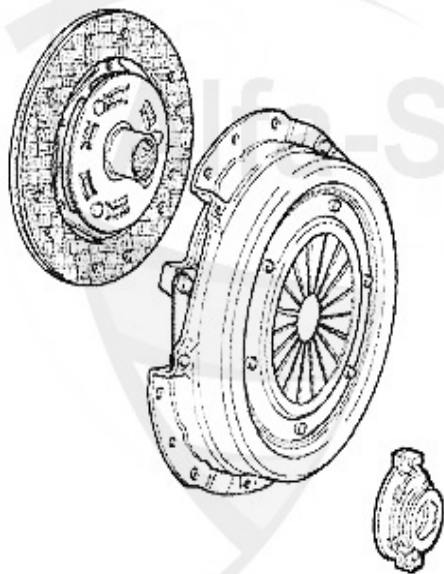

Kupplungs-Kit/Clutch Set 164/Super 2.5 TD

1. KK 222001

Ø 228 mm

Bj. >1992

2. KK 727001

Ø 235 mm

Bj. 1992>

1	KK222001	kit embrayage 164/Super 3.0 V6/2.5 TD 164 2.0 Turbo 4 cyl.	412.55 EUR
2	KK727001	Kit embrayage 155,164 V6 divers 92-98 aussi Diesel gtv/spider (916) 2.0 V6 Turbo/3.0 V6 12V 98>,gtv(916) 3.0 V6 24V 95-98	355.00 EUR