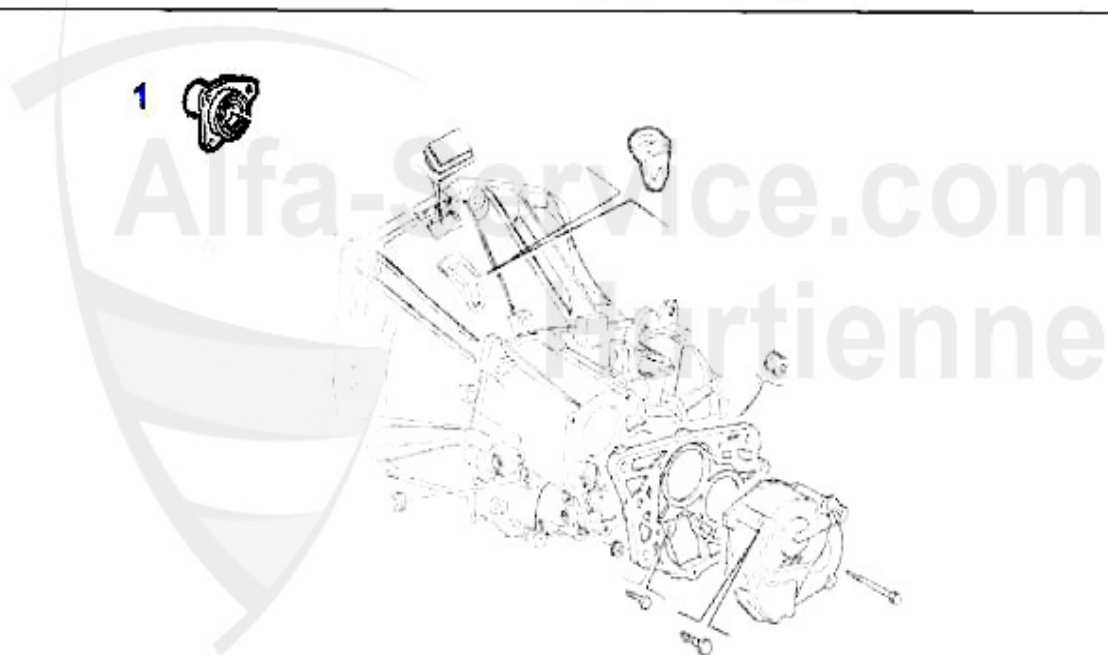

Ausrücker/Sleeve Bearing 164/Super 3.0 V6 12V

---

1 FH11951 Coulisseau pour butée 3 orifices 145/6, 147,155,164/Super,gtv/spider
(916), Nuovo GT

79.00 EUR