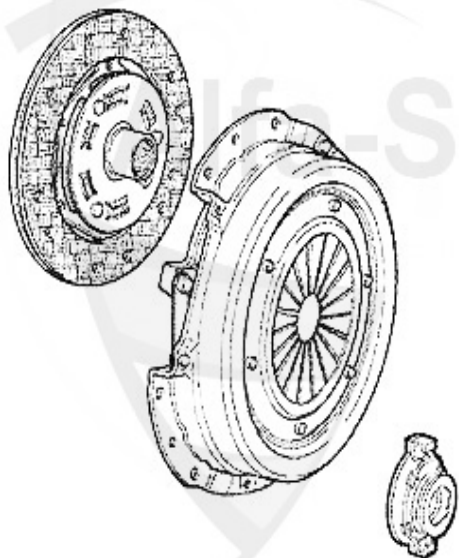

164/Super > Transmission > Embrayage > Kit embrayage 2.0 Turbo 4-Zyl.

Kupplungs-Kit/Clutch Set 164 2.0 Turbo 4-Cyl.

---

1. KK 222001

Ø 228 mm

---

1 KK222001 kit embrayage 164/Super 3.0 V6/2.5 TD 164 2.0 Turbo 4 cyl.

412.55 EUR