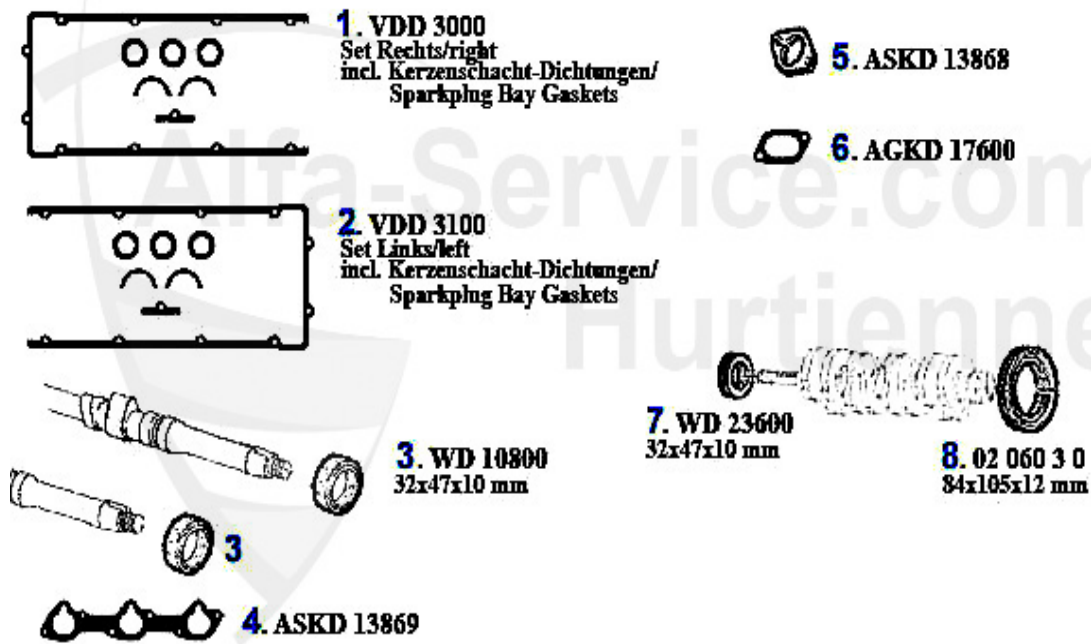

Dichtungen Motor/Gaskets Engine 164/Super 3.0 V6 24V

1	VDD3000	joint couvre-culasse (jeu) droit 164,gtv spider (916) 3.0 24V 92-00	39.00 EUR
2	VDD3100	joint couvre-culasse (jeu) gauche 164, gtv (916) 3.0 V6 24V 92-00	45.01 EUR
4	ASKD13869	Joint collecteur admission 147,156, 164/Super,166,gtv/spider (916),Nuovo GT V6 24V	6.70 EUR
5	ASKD13868	Joint collecteur admission 147,156, 164/Super,166,gtv/spider (916),Nuovo GT V6	4.90 EUR
6	AGKD17600	Joint collecteur échappement 156, 164/Super,166,gtv/spider(916),Nuovo GT V6 24V	9.50 EUR
7	WD23600	Joint spi vilbrequin antérieur (poulie) 6,75,90,155,164,GTV(116), GTV Spider (916) varios V6	18.85 EUR
8	02 060 3 0	Joint spi,vilbrequin CORTECO, arrière pour Spider 90-93 , 75,90,155,164,GTV 6,166,156	33.50 EUR
8	02 060 3 5	Joint spi,vilbrequin, arrière Spider 90-93 , 75,90,155,164,GTV 6,166,156 de REINZ	39.50 EUR