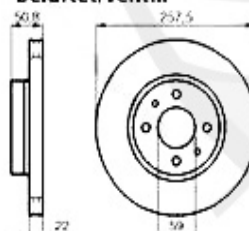

Bremsscheiben/Brakedisks 164 >1992

1. BS 541451

2.0 TS > #06142574
vorne/front
belüftet/ventil.

2. BS 541851

2.0 TS #06142575>
vorne/front
belüftet/ventil.

3. BS 100351

Turbo/6-Cyl./TD
vorne/front
belüftet/ventil.

4. BS 541515

2.0 TS (not USA)
hinten/rear

5. BS 518815

2.0 TS USA, Turbo/6-Cyl./TD
hinten/rear

1	BS541451	Disque de freins avant 164 2.0 TS >#614574	108.16 EUR
2	BS541851	Disque de freins avant 164 Super 2.0 TS 92> ab #614574	97.77 EUR
3	BS100351	Disque de freins avant 164/Super 2.0 V6 turbo, 2.5/3.0/V6/24V/TD/QV	114.89 EUR
4	BS541515	Disque de freins arrière 164/Super 2.0 TS 87-98	68.07 EUR
5	BS518815	Disque de freins arrière 147 1.6/2.0 16V TS 156 1.6/1.8/2.0 16V TS/2.5 V6 24V/ 1.9/2.4 JTD, 164/Super 2.0 V6 turbo 2.5 TD/3.0 V6/24V	70.78 EUR