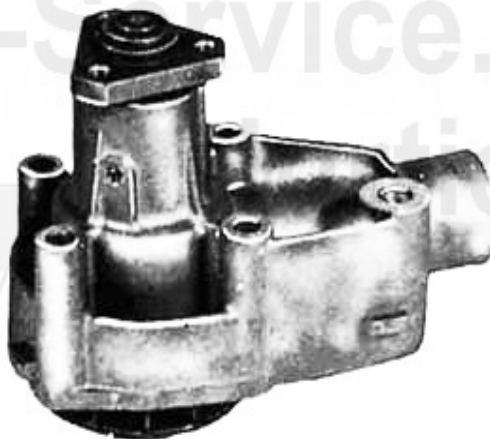

Wasserpumpe/Waterpump 164 2.0 Turbo 4-Cyl.

---

1. WP 25910

---

1 WP25910 Pompe à eau 164 2.0 Turbo 4-cyl.

64.12 EUR