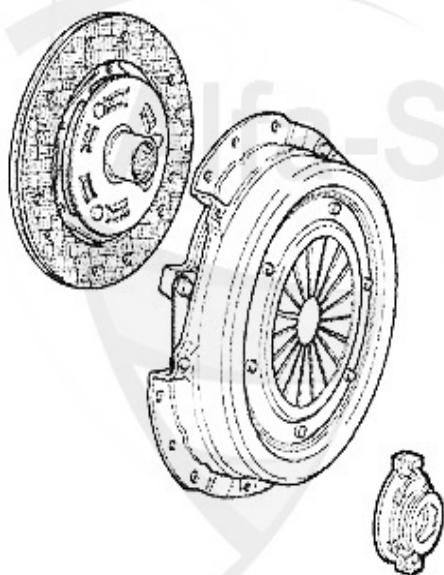

Kupplungs-Kit/Clutch Set 164/Super 2.0 V6 Turbo

1. KK 729001

Ø 235 mm

Bj. >1992

2. KK 727001

Ø 235 mm

Bj. 1992>

1	KK729001	kit embrayage 155,164 V6 Turbo 164 3.0 ie QV >09.92	389.00 EUR
2	KK727001	Kit embrayage 155,164 V6 divers 92-98 aussi Diesel gtv/spider (916) 2.0 V6 Turbo/3.0 V6 12V 98>,gtv(916) 3.0 V6 24V 95-98	355.00 EUR