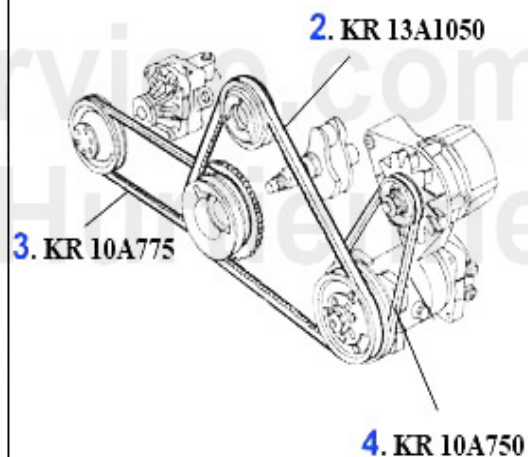

mit/with
Klimaanlage/AC: