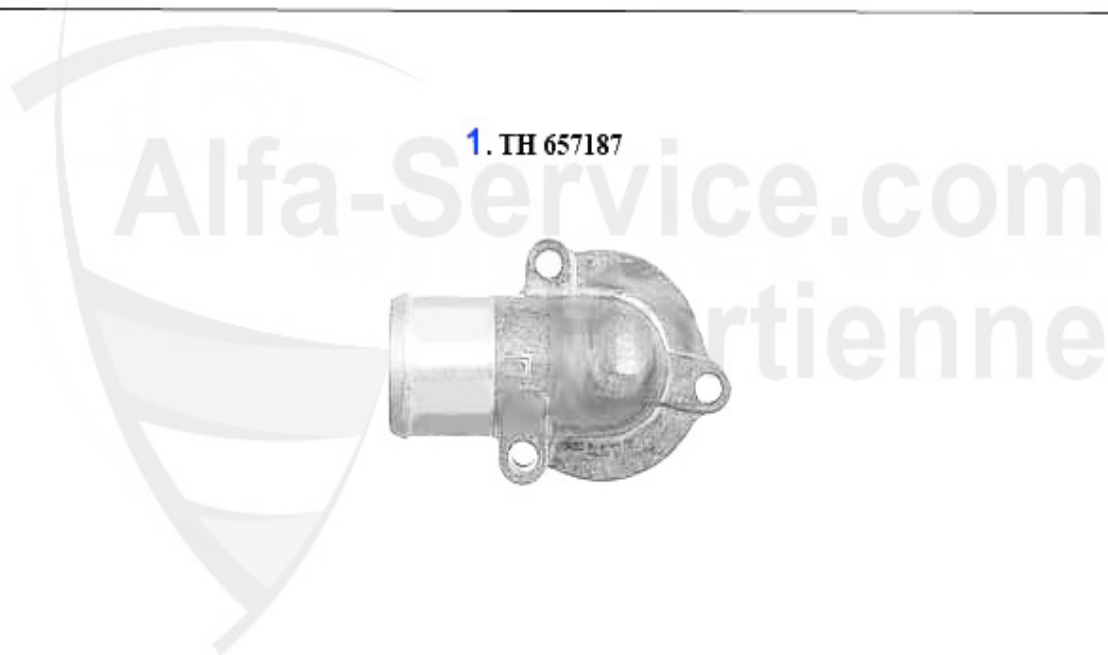

Thermostat 166 2.0 V6 Turbo

---

1 TH657187 Thermostat 155,156,166, gtv,spider (916) V6(avec carter)

59.00 EUR