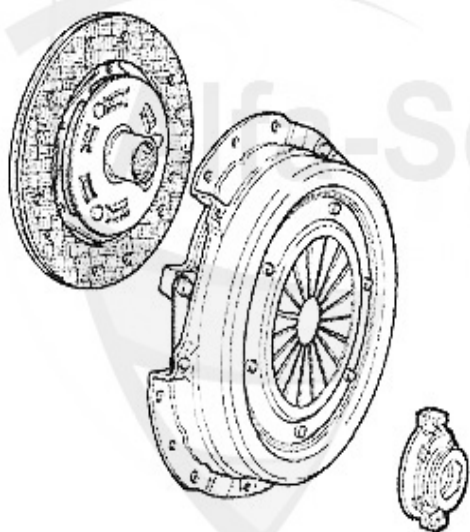

Kupplungs-Kit/Clutch Set 166 3.2 V6 24V

---

1. KK 740355

Ø 235 mm

---

1 KK740355 Kupplungs-Kit 166 2.0 V6 Turbo, 3.2 V6 24V

365.00 EUR