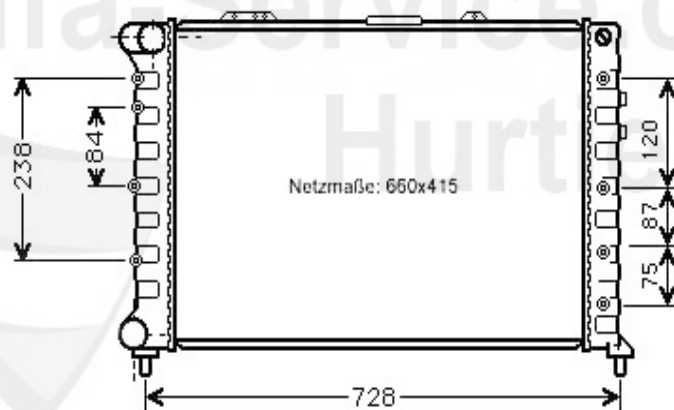

1. WP 81355

1 WP81355 Pompe à eau 147 3.2 GTA, 156 2.5 V6 24V, 166 V6 24V/2.0 V6 Turbo,
gtv/spider 3.0 V6 24V/3.2 GTA, Nuovo GT 3.2 GTA

149.00 EUR

Kühler/Radiator 166 V6 24V

1. MK 32696

1 MK32696 Radiateur 166 V6 24V