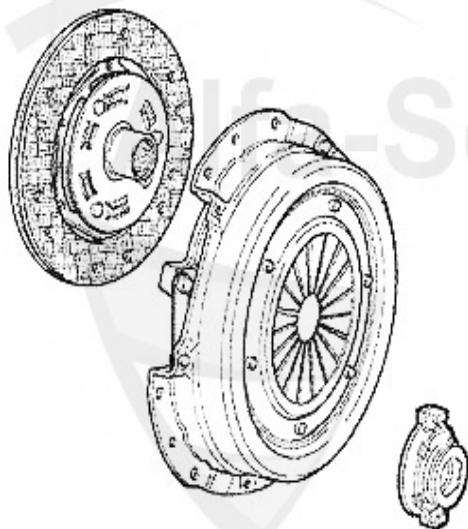

Kupplungs-Kit/Clutch Set 166 2.0 V6 Turbo

---

1. KK 740355

Ø 235 mm

---

1 KK740355 Kupplungs-Kit 166 2.0 V6 Turbo, 3.2 V6 24V

365.00 EUR