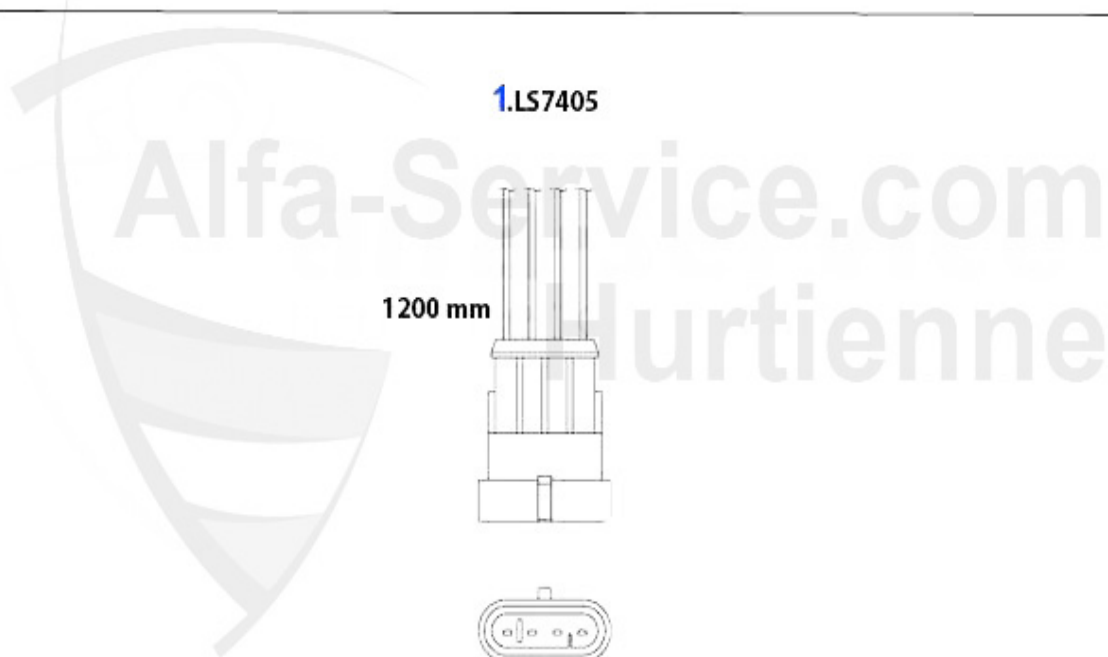

Lambda-Sonde/Lambda Probe 166 2.0 V6 Turbo

1	LS7405	Sonde Lambda 145/6 1.4/1.6/1.8/16V TS/2.0 QV,156 1.6 16V TS #0023373> 156 1.8/2.0/16V TS/2.5 V6 24V, 166 V6 spider/gtv (916) 1.8/ +4 vias

127.00 EUR