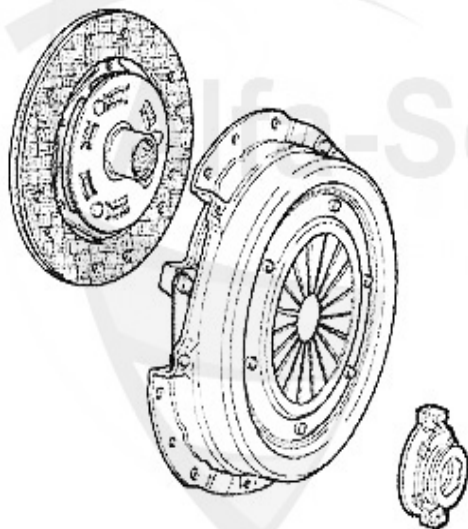

Kupplungs-Kit/Clutch Set 166 2.5 V6 24V

---

1. KK 739490

Ø 235 mm

---

1 KK739490 Kupplungs-Kit 166 2.5/3.0 V6 24V

352.89 EUR