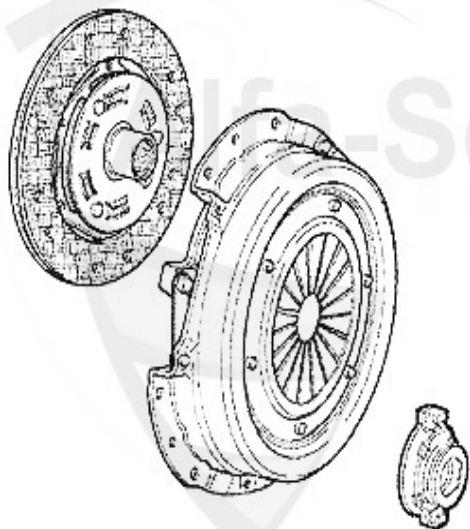

Kupplungs-Kit/Clutch Set 166 3.0 V6 24V

---

1. KK 735943

Ø 235 mm

---

1 KK735943 Kit embrayage 166,GTV/Spider (916) 3.0 V6 24V 98>

368.28 EUR