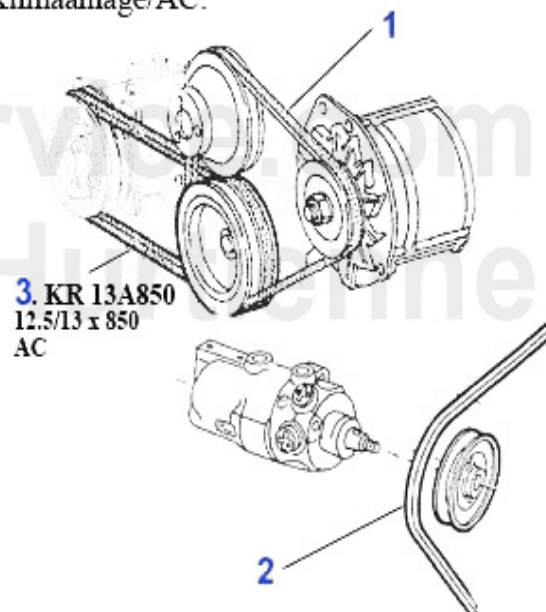

2. KR 13A1125
12.5/13 x 1125
Servolenkung/
Powersteering

mit/with
Klimaanlage/AC: