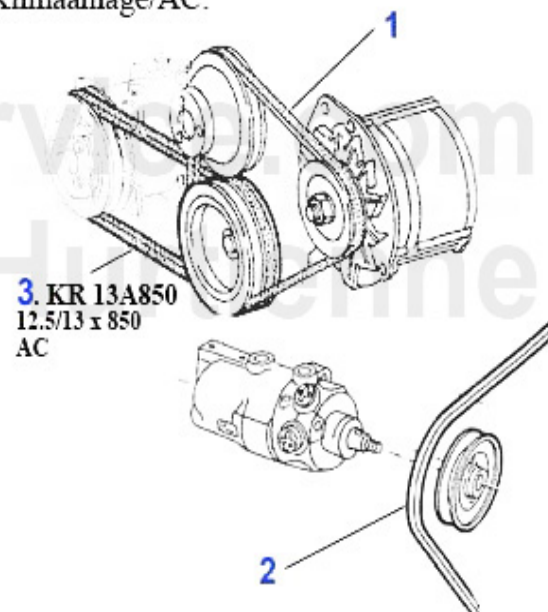

mit/with
Klimaanlage/AC: