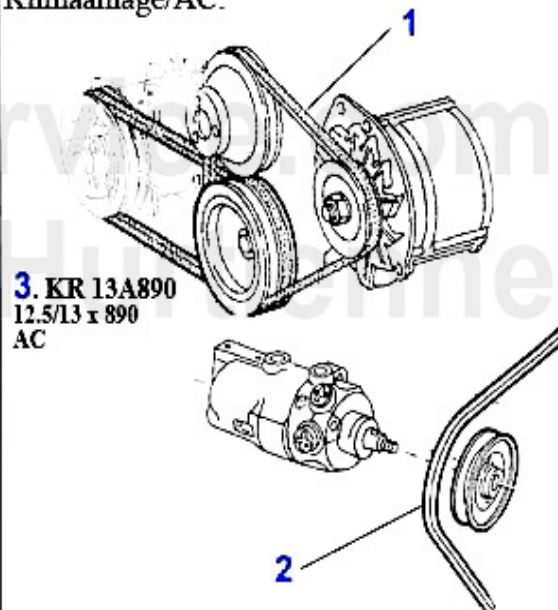

mit/with
Klimaanlage/AC: