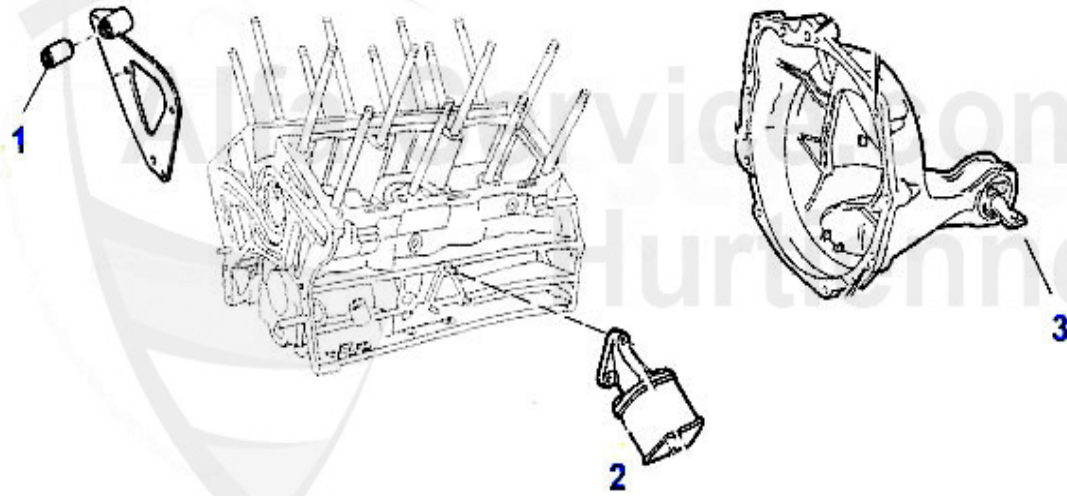

Motorlager/Enginemount 75 2.5/3.0 V6

1	AB07028	Support moteur 75,164 >92,RZ/SZ	***
2	ML1970	Support moteur droit+gauche 75 V6	59.00 EUR
3	GL2385/1	Support moteur arrière 75,90,GTV/6 (116) 64 mm	36.50 EUR