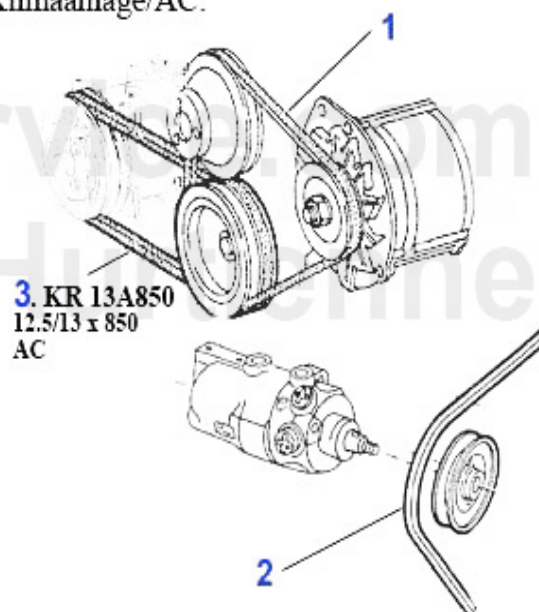

mit/with
Klimaanlage/AC: