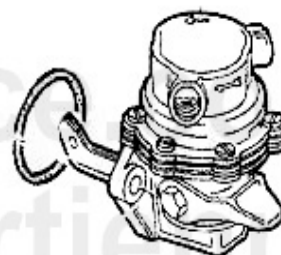

3. KP 3107
TD

1	07 010 0 0	Pompe essence, Carburateur, 63-87	46.90 EUR
2	KP3046	Pompe essence Alfetta, Giulietta, GT/V (116),75 1.6/1.8/2.0 carb	47.01 EUR
3	KP3107	Pompe carburant 6,75,90,Alfetta TD	80.33 EUR