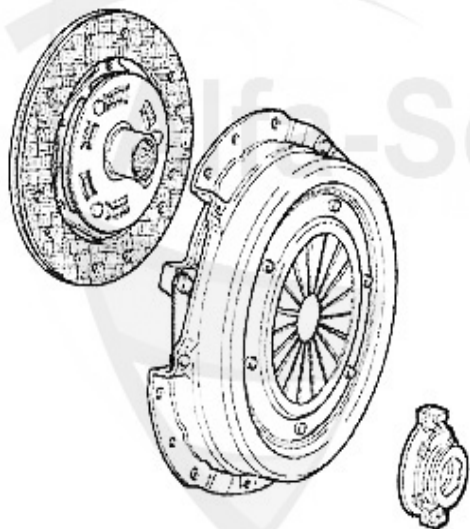

Ausrücker/Sleeve Bearing gtv/spider (916) 3.0 V6 12V

1. FH 11951

1	FH11951	Coulisseau pour butée 3 orifices 145/6, 147,155,164/Super,gtv/spider (916), Nuovo GT
----------	----------------	---

79.00 EUR

Kupplungs-Kit/Clutch Set gtv/spider (916) 3.0 V6 24V