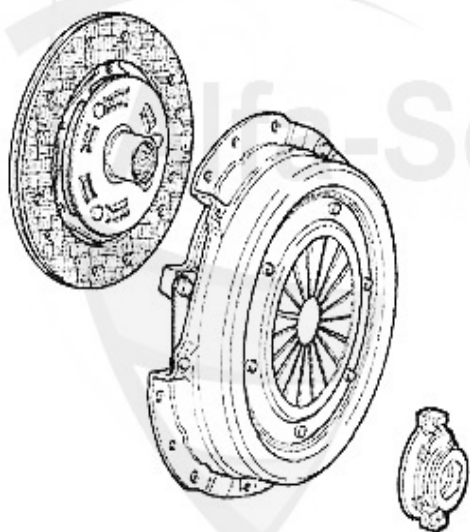

Ausrücker/Sleeve Bearing gtv/spider (916) 2.0 V6 Turbo

1. FH 11951

1 FH11951 Coulisseau pour butée 3 orifices 145/6, 147,155,164/Super,gtv/spider (916), Nuovo GT

79.00 EUR

Kupplungs-Kit/Clutch Set gtv/spider (916) 3.0 V6 12V