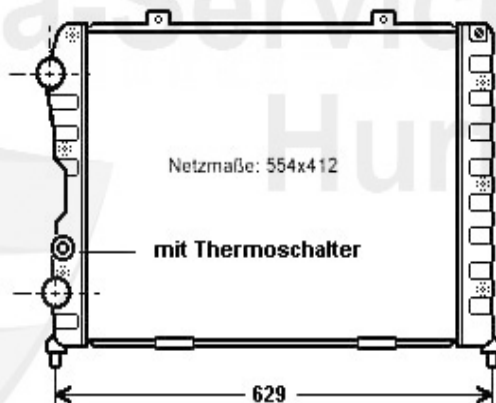

Kühler/Radiator gtv/spider 2.0 V6 Turbo

---

1. MK 22883

---

1 MK22883 Radiateur GTV/Spider (916) 2.0 V6 Turbo, 3.0 V6 tous 1.8/2.0 16V TS # 6023907>

***