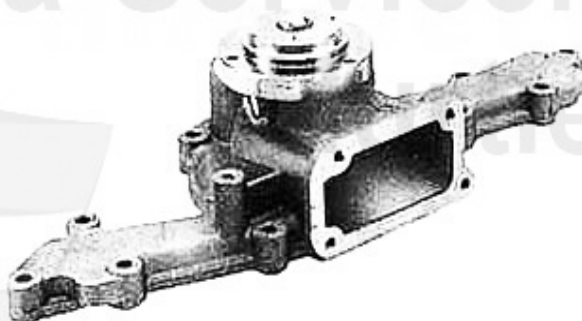

Wasserpumpe/Waterpump gtv/spider (916) 2.0 V6 Turbo

---

1 WP01110 Pompe à eau 155 2.5 V6, gtv/spider (916) 2.0 V6 turbo/3.0 V6

109.50 EUR