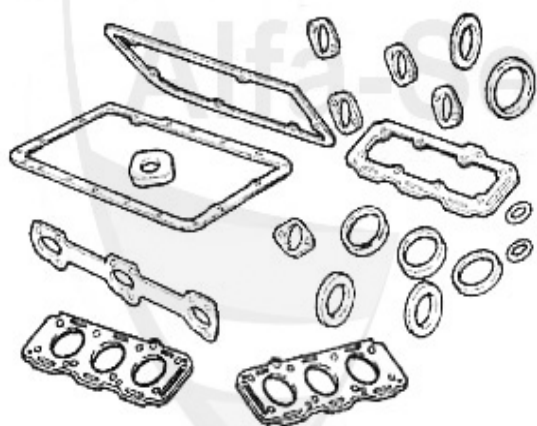

Kopfdichtsatz/Head set gtv/spider (916) 3.0/3.2 V6 24V

1. ZKDS 61000

1 ZKDS61000 Pochette rodage (sans joint de culasse) 155,164 2.5 TD 87-97

279.00 EUR