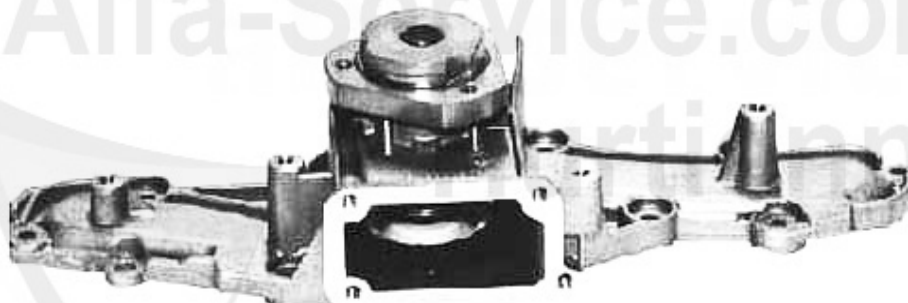

Wasserpumpe/Waterpump gtv/spider (916) V6 24V

---

1. WP 81355

---

1 WP81355 Pompe à eau 147 3.2 GTA, 156 2.5 V6 24V, 166 V6 24V/2.0 V6 Turbo,
gtv/spider 3.0 V6 24V/3.2 GTA, Nuovo GT 3.2 GTA

149.00 EUR