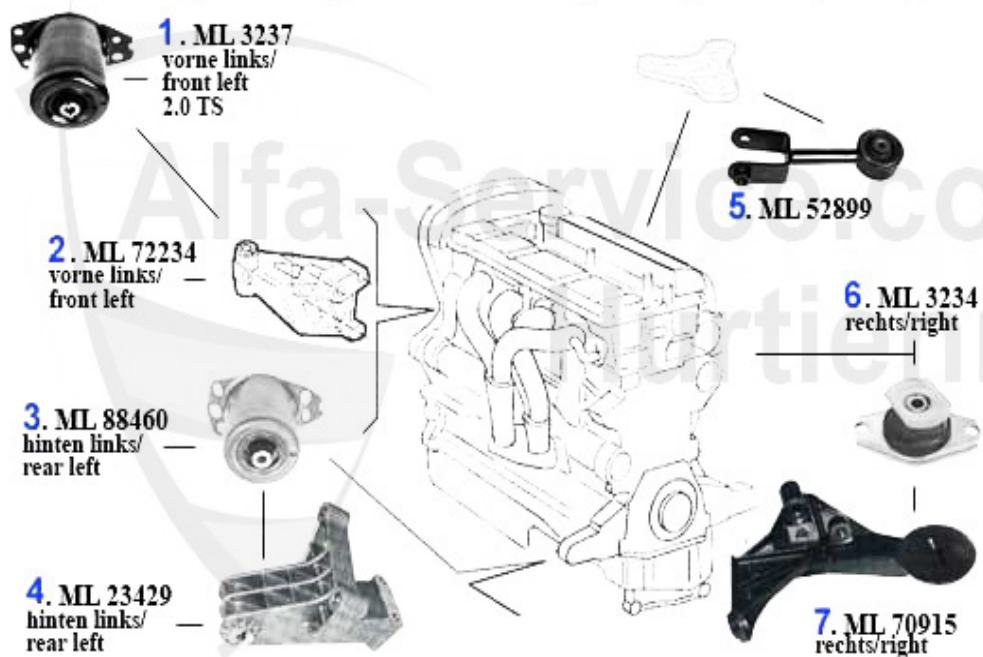

Motorlager/Enginemount gtv/spider (916) 2.0 JTS

1	ML3237	Support moteur antérieur 145/6,155 toutes TS 16V & 6-cyl.,gtv/spider (916) 4-cyl.	50.78 EUR
2	ML72234	Support moteur antérieur 156 02>, gtv/spider (916) 98>, Nuovo GT TS 16V	92.50 EUR
3	ML88460	Support moteur 145/6,147(74KW),155,156, gtv/spider (916)	45.01 EUR
4	ML23429	Support moteur arrière 145/6,147,155,156 gtv/spider (916), Nuovo GT 4 cyl.	***
5	ML52899	Bielette support moteur 145/6 2.0 TS 16V,147 toutes, 156 2.0 TS/JTS, gtv/spider (916) 98>,Nuovo GT 2.0 (sauf Selespeed)	***
6	ML3234	Support moteur AVD 145/6,147,155,156, gtv/spider(916) 1.8/2.0 TS	73.99 EUR
7	ML70915	Support moteur 145/6,147,155,156,166, gtv/spider (916), Nuovo GT 4 cyl.	196.59 EUR