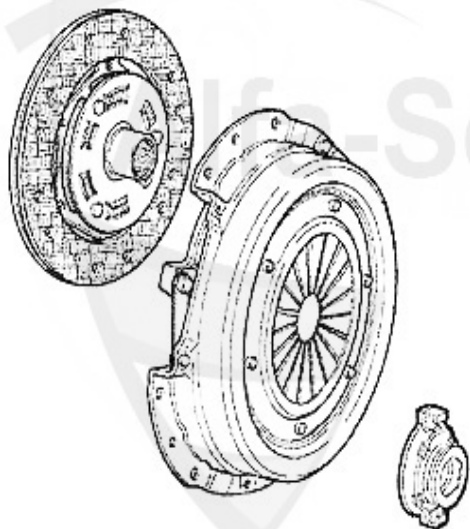

Kupplungs-Kit/Clutch Set gtv/spider (916) 2.0 JTS

---

1. KK 190116
Ø 230 mm

---

1 KK190116 Kit embrayage GTV/Spider 2.0 JTS Nuovo GT 2.0 JTS (avec Selespeed)

324.73 EUR