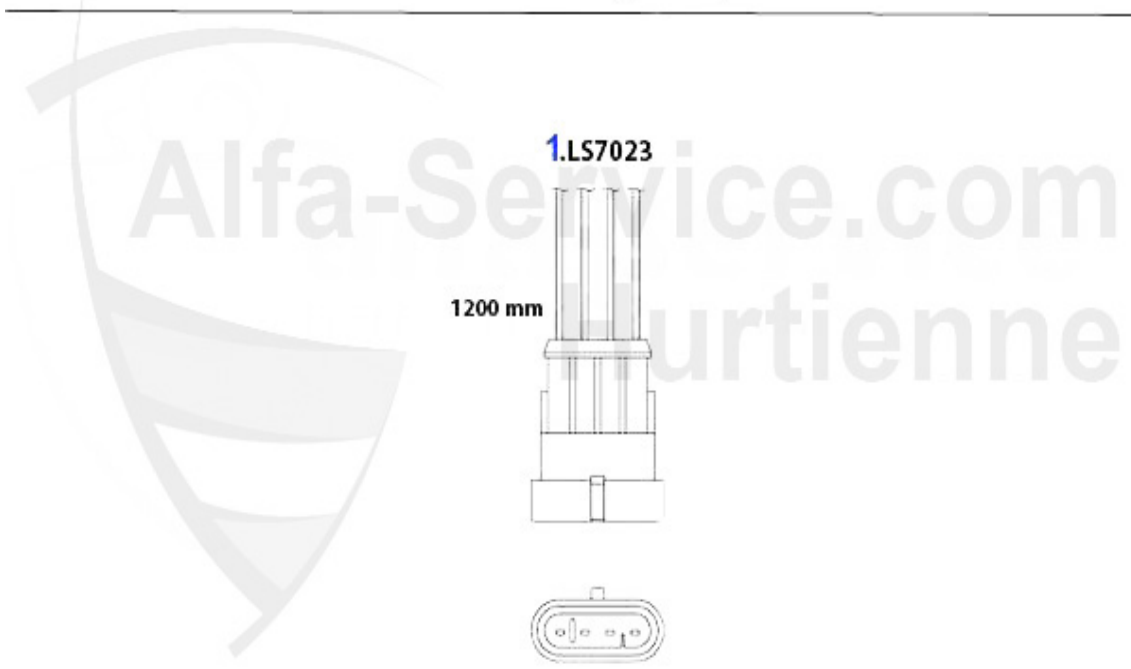

Lambda-Sonde/Lambda Probe gtv/spider (916) 3.0V6 12V

---

1 LS7023 Sonde Lambda 145/6 2.0 16V TS 11.96>, 156 1.6 16V TS>#0023373

78.99 EUR