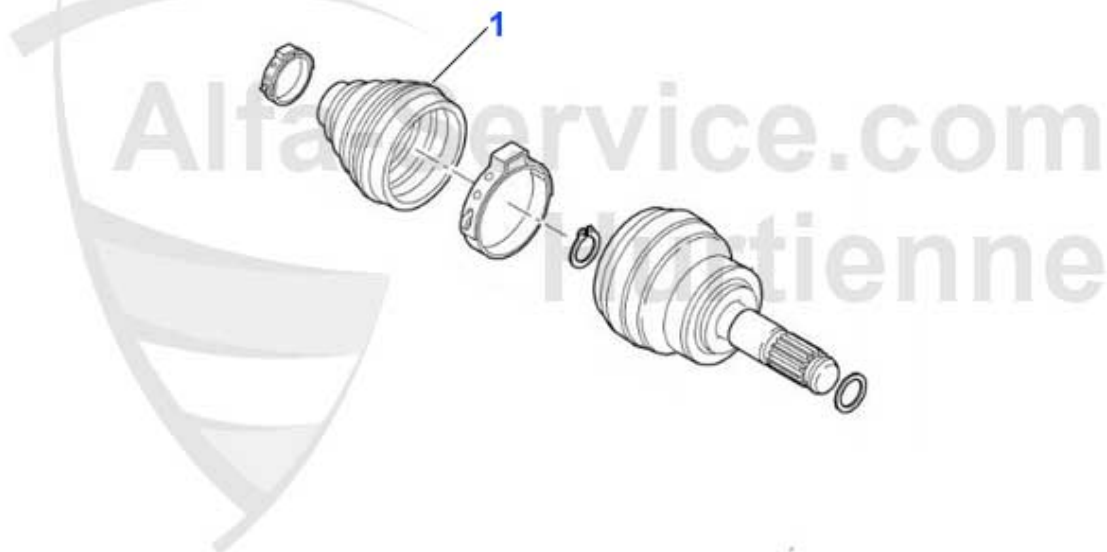

1	AMS15480-2Coupelle AR159 2.4JTD/Brera 05<,Spider 06< (coté roue) ne pas pour Q4	22.00 EUR
1	AMS15480-1Coupelle Ar159 1.8 coté roue	13.99 EUR
1	AMS15480 Coupelle AR159 1.9/2.2/1.9JTD/coté roue (Brera 05< + Spider 06<)	17.90 EUR