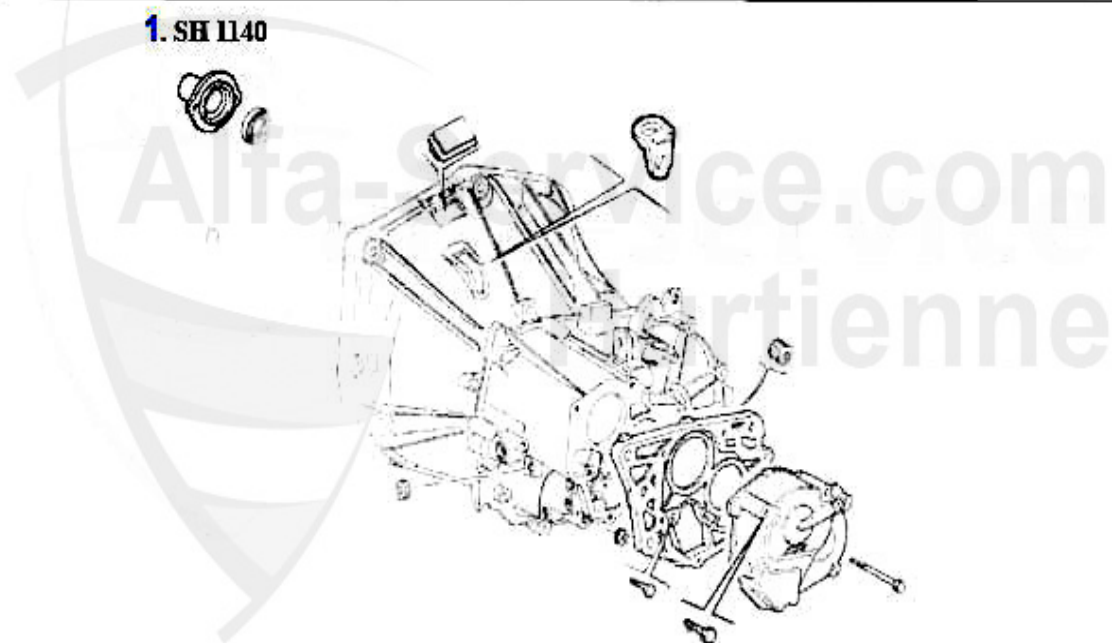

Ausrücker/Sleeve Bearing gtv/spider (916) 1.8/2,0 TS

1 FH1140 Coulisseau pour butée 145/6,147,155,156, gtv/spider (916)

19.49 EUR