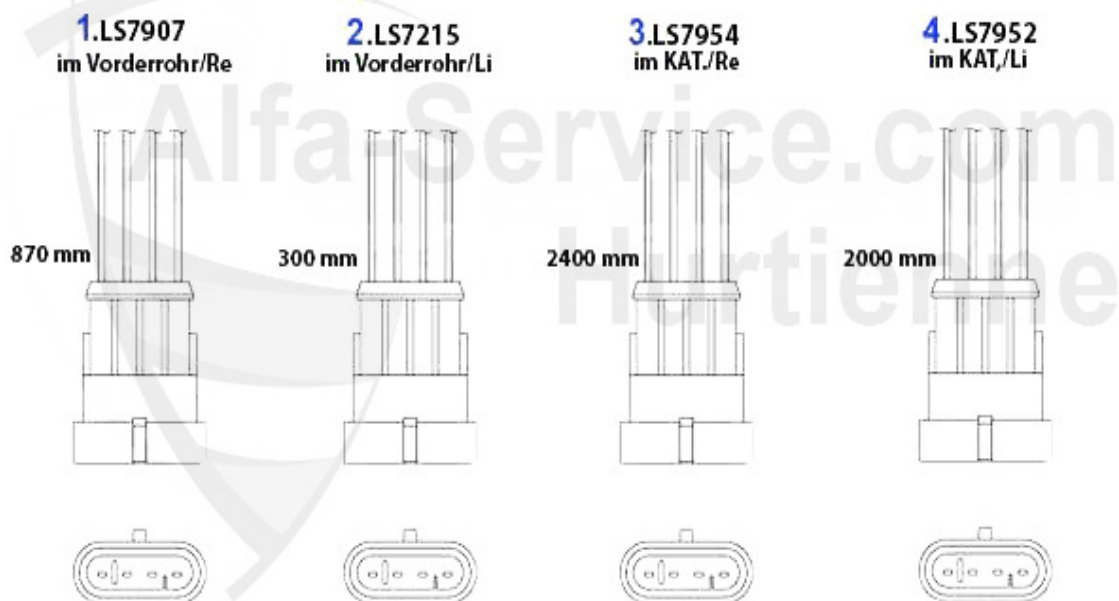

Brera/Spider (939) > Échappement > Sonde Lambda > 3.2 V6 24V/GTA

Lambda-Sonde/Lambda Probe gtv/spider (916) 3.02 V6 24V/GTA

1	LS7907	Sonde Lambda 147 GTA,156 2.5 V6 24V 10.00>/3.2 GTA, gtv/spider(916)	108.00 EUR
2	LS7215	Lambda-Sonde 147 1.6 16V TS ECO, 3.2 V6 24V GTA 166 2.5/3.0 V6 24 V, spider (916) 3.0 V6 bj. 10.00>,4-adrig	111.82 EUR
3	LS7954	Sonde Lambda 147 GTA,156 2.5 V6 24V 01.02>/3.2 GTA 03.02>,166	109.00 EUR
4	LS7952	Sonde Lambda 147 GTA,156 2.5 V6 24V 01.02>/3.2 GTA, GT Nuovo 3.2	99.00 EUR