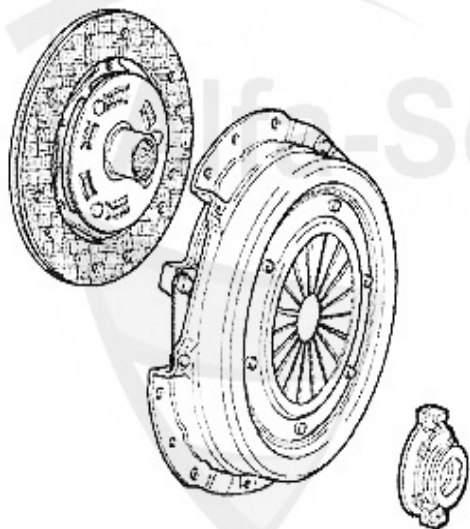

Kupplungs-Kit/Clutch Set gtv/spider (916) 1.8/2.0 TS

1. KK 576001

Ø 215 mm

1.8 TS

2. KK 789001

Ø 230 mm

2.0 TS

1	KK576001	Kit embrayage 145/6 1.4/1.6/1.8 TS, gtv/spider (916)/155 1.6/1.8 TS 16V 2.0 TS 8V 92-99	199.00 EUR
2	KK789001	Kit embrayage 145/6,155 2.0 TS 16V gtv/spider(916) 2.0 TS 95-01	269.00 EUR