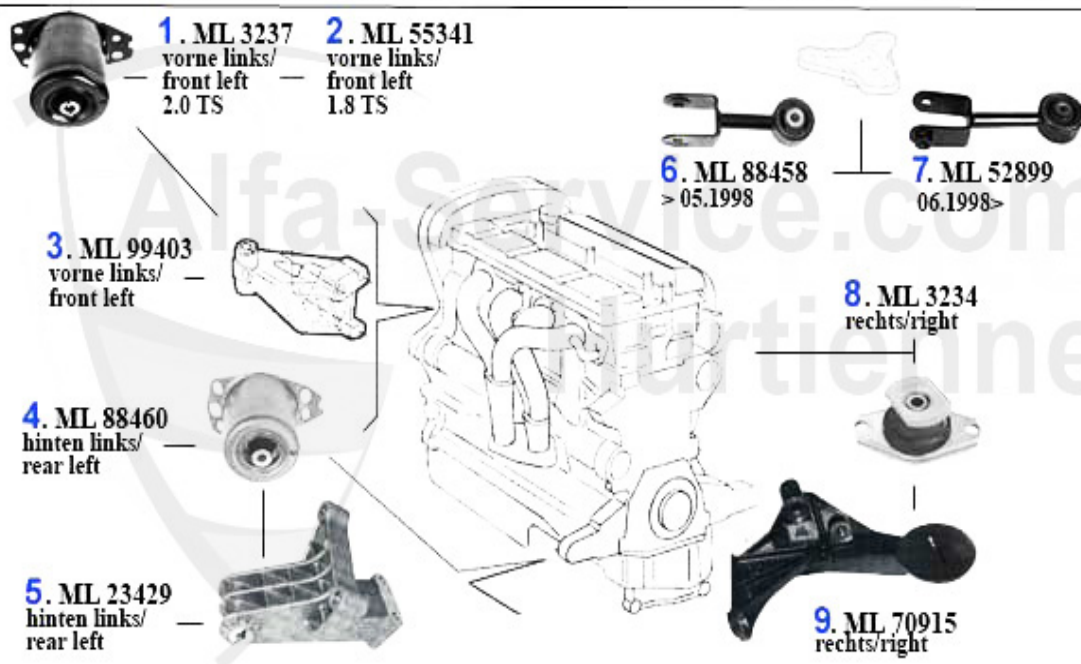

Motorlager/Enginemount gtv/spider (916) 1.8/2.0 TS

1	ML3237	Support moteur antérieur 145/6,155 toutes TS 16V & 6-cyl.,gtv/spider (916) 4-cyl.	50.78 EUR
2	ML55341	Support moteur AVG 156,gtv/spider(916) 1.8 TS 16V	***
3	ML99403	Support moteur 145/6,155,156, gtv/spider (916) 1.8/2.0 TS 16V/JTS	109.00 EUR
4	ML88460	Support moteur 145/6,147(74KW),155,156, gtv/spider (916)	45.01 EUR
5	ML23429	Support moteur arrière 145/6,147,155,156 gtv/spider (916), Nuovo GT 4 cyl.	***
6	ML88458	Bielette support moteur 145/6,155, gtv/spider (916) 2.0 TS 16V	***
7	ML52899	Bielette support moteur 145/6 2.0 TS 16V,147 toutes, 156 2.0 TS/JTS, gtv/spider (916) 98>,Nuovo GT 2.0 (sauf Selespeed)	***
8	ML3234	Support moteur AVD 145/6,147,155,156, gtv/spider(916) 1.8/2.0 TS	73.99 EUR
9	ML70915	Support moteur 145/6,147,155,156,166, gtv/spider (916), Nuovo GT 4 cyl.	196.59 EUR