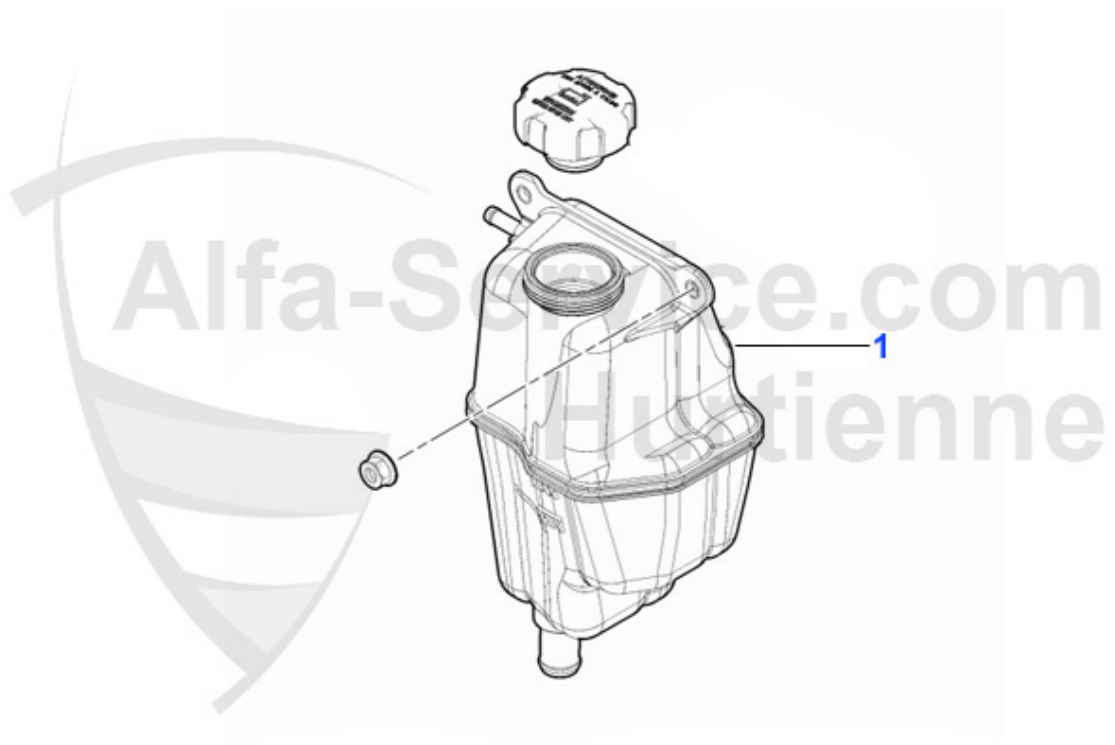

1 KWB16508 Vase d'expansion 159 05-10/Brera 05-10/ Spider 06-10

29.50 EUR