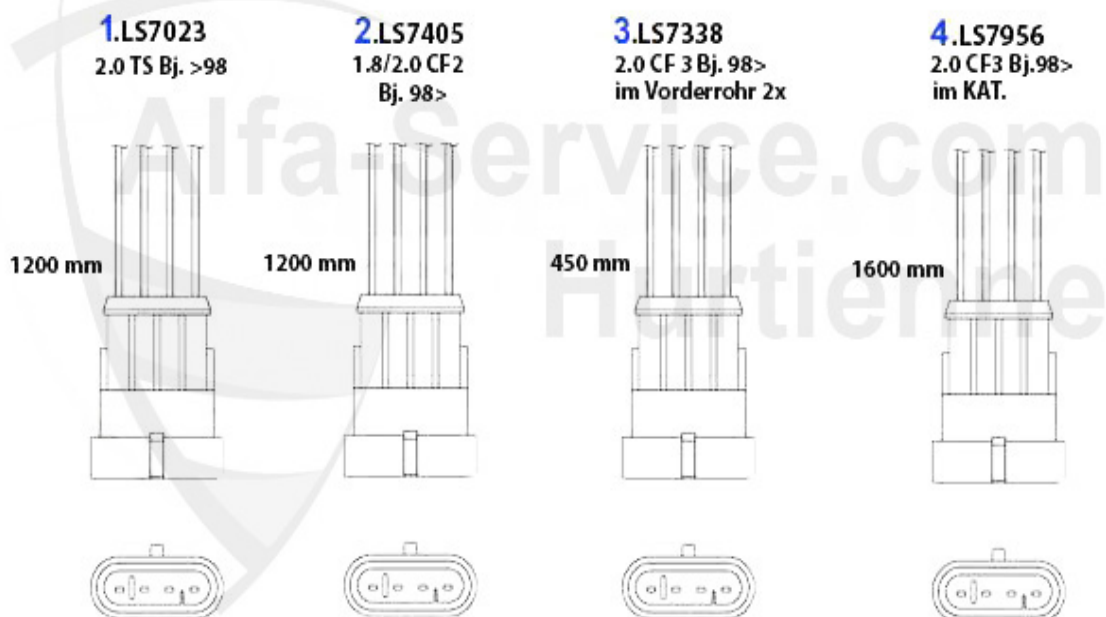

Lambda-Sonde/Lambda Probe gtv/spider (916) 1.8/2.0 TS

1	LS7023	Sonde Lambda 145/6 2.0 16V TS 11.96>, 156 1.6 16V TS>#0023373	78.99 EUR
2	LS7405	Sonde Lambda 145/6 1.4/1.6/1.8/16V TS/2.0 QV,156 1.6 16V TS #0023373> 156 1.8/2.0/16V TS/2.5 V6 24V, 166 V6 spider/gtv (916) 1.8/ +4 vias	127.00 EUR
3	LS7956	Lambda-Sonde gtv/spider (916) 2.0 16V TS bj. 08.00>,4-adrig	165.41 EUR