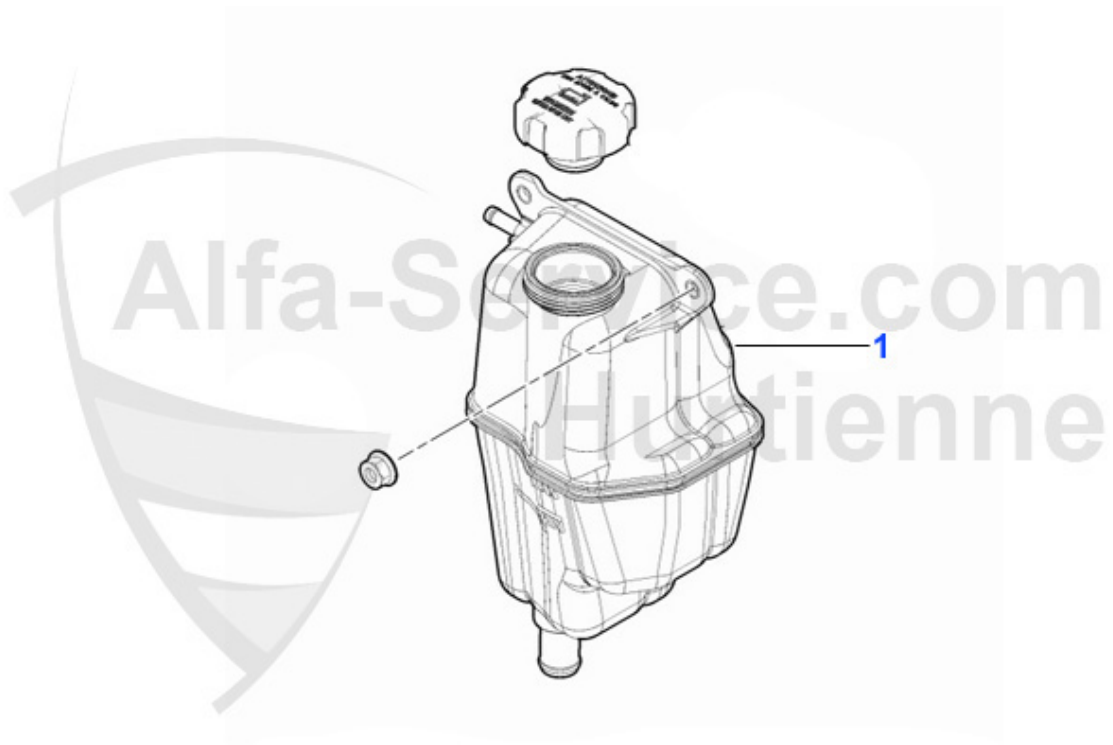

1 KWB16508 Vase d'expansion 159 05-10/Brera 05-10/ Spider 06-10

29.50 EUR