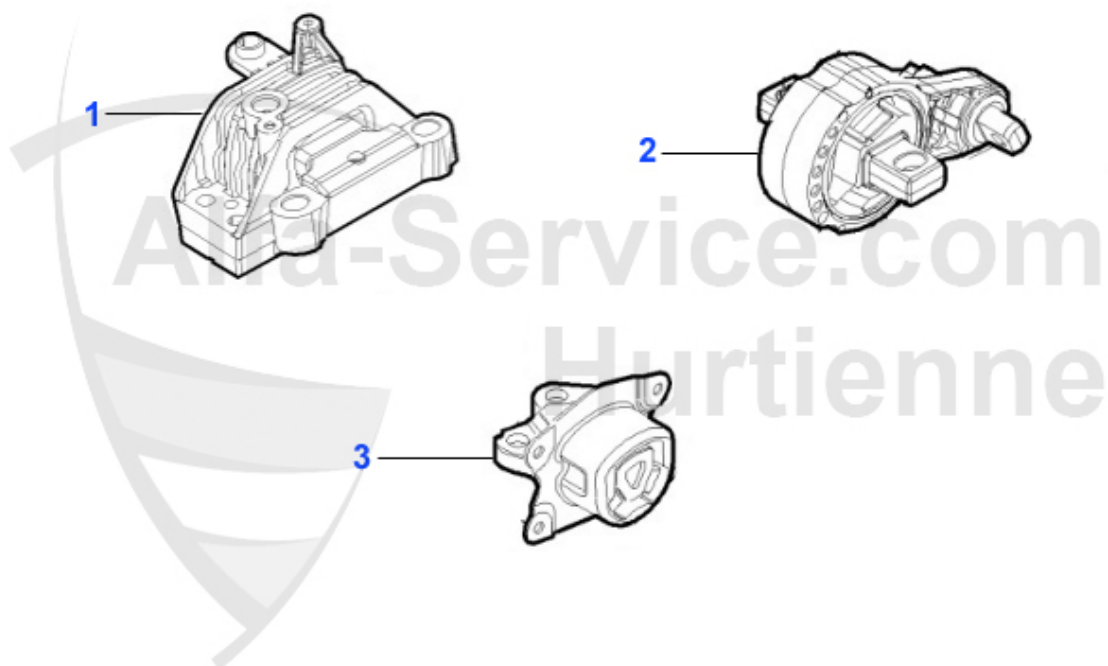

Brera/Spider (939) > Moteur > Supports moteur > 2.2 JTS 16V

1	ML94071	Support moteur AR159 05-10 Brera 05-10, Spider 06-10 1.9/2.2 BZ, supérieur avant	***
2	ML01607	Support moteur inférieur 159,Brera, Spider 2.2 JTS CF4 (05-11)	54.50 EUR
2	ML01608	Barre de traction 159,Brera,Spider 2.2 JTS CF4 (05-11)	***
3	ML05985	Support moteur arrière AR159,Brera, Spider 1.9JTS 16V/2.2JTS 16V/3.2 V6 (coté transmission)	***