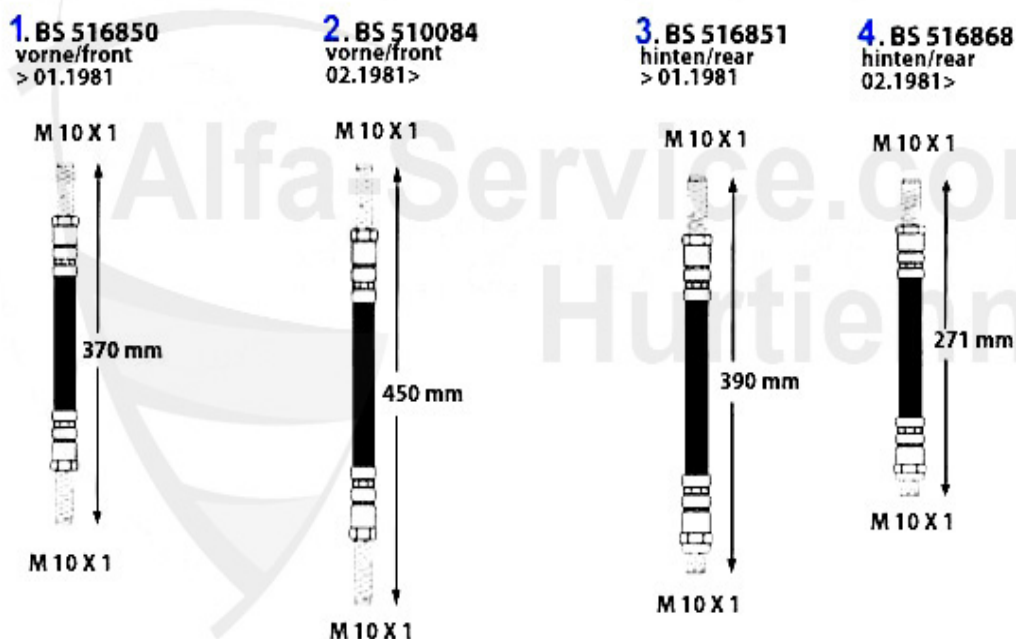

Bremsschlauch/Brake Hose GT/V/6 (116)

1	BS516850	Flexible de frein avant Alfetta,	26.50 EUR
2	BS510084	Flexible de frein avant Alfetta, 1.6/1.8 2.1TD, Guilietta 1.3	20.50 EUR
3	BS516851	Flexible de frein arriere 75,90 Alfetta, Giulietta, RZ, SZ	25.00 EUR
4	BS516868	Flexible de frein arriere 75,90,GTV(116) 2.5 80-87: faire attention à la longueur	22.90 EUR