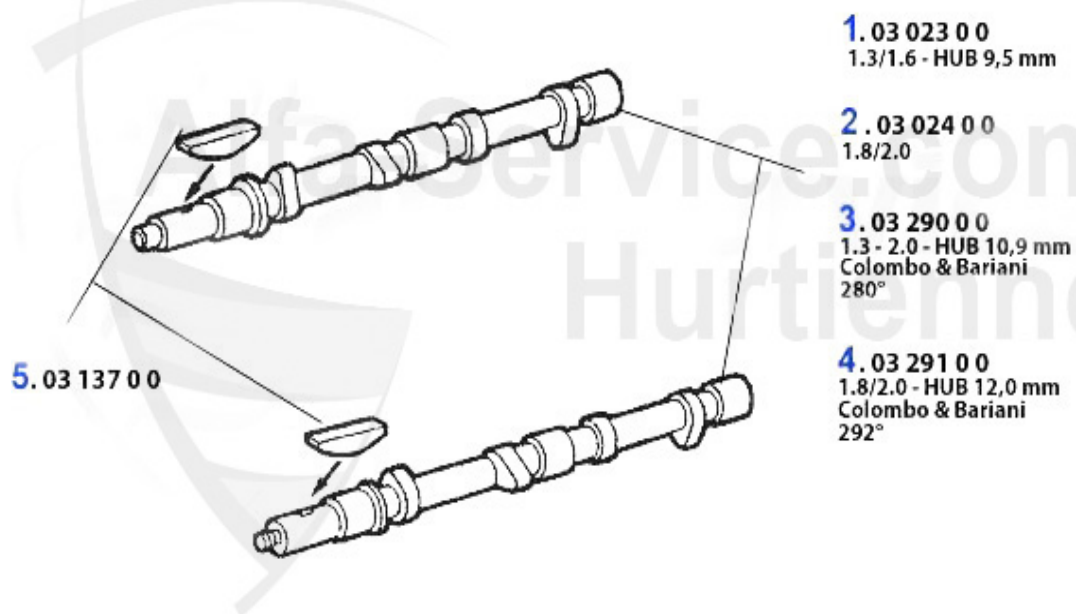

Nockenwelle/Camshaft GTV/4

2	03 024 0 0	Arbre à cames, 1750-2000 Carburateur 2000 Injection (échappement)	***
3	03 290 0 0	Arbre à cames COLOMBO&BARIANI 1300-2000, levée=10.9mm , 280°	279.00 EUR
4	03 291 0 0	Arbre à cames COLOMBO&BARIANI 1750-2000, levée=12.0mm, 292°	279.00 EUR
5	03 137 0 0	Clavette, pour arbre à cames	5.50 EUR