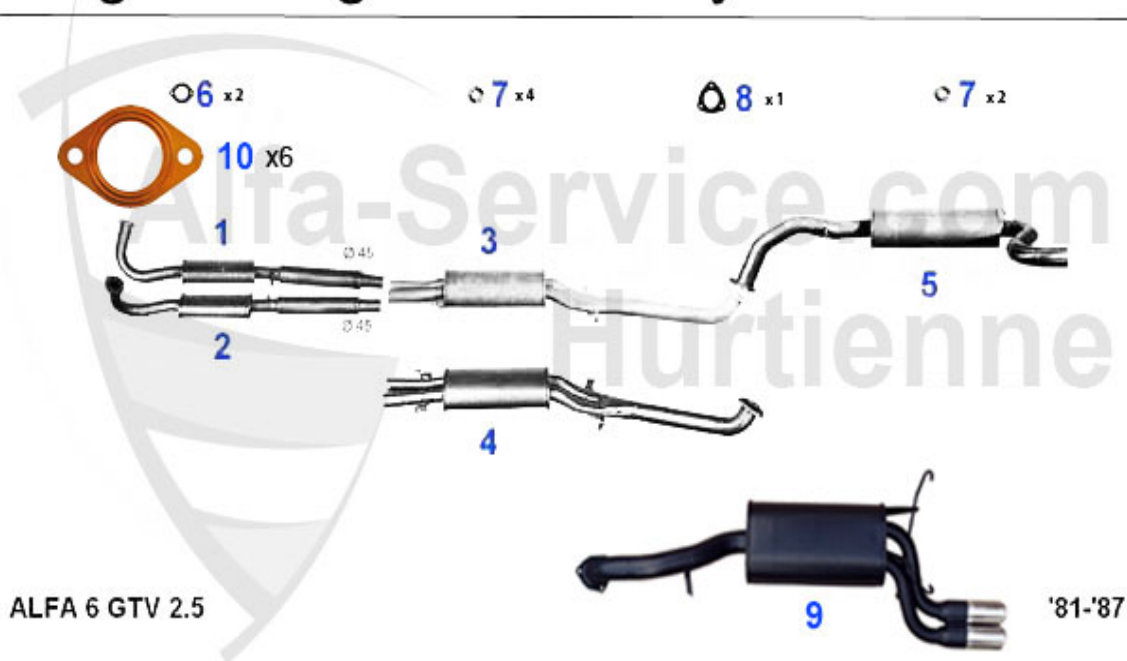

Abgasanlage/Exhaustsystem GTV/6

1	VSD105203 Silencieux primaire droit 75,90, GTV(116) V6	179.00 EUR
2	VSD105213 Silencieux primaire gauche 75,90, GTV(116) V6	179.00 EUR
3	MSD105206 Silencieux intermédiaire GTV/6 >7.84	279.00 EUR
4	MSD105406 Silencieux intermédiaire GTV/6 7.84>	235.00 EUR
5	NSD105207 Silencieux terminal Alfa 6 GTV 2.5	219.00 EUR
6	SAT094406 Joint tube primaire GTV/6,75/90 V6	5.93 EUR
7	SAT091011 Anneau caoutchouc/support échappement	1.80 EUR
8	SAT094412 Dichtung MSD/NSD 6 2.0 & 2.5 V6 Endtopf GTV6/AR6 2,5TD+V6	5.90 EUR
9	ESD9227 Silencieux terminal sport GTV/6 ANSA	399.00 EUR
10	AGKD06636 Joint collecteur échappement 75, 155, 164/Super, RZ,SZ,gtv/spider	5.00 EUR