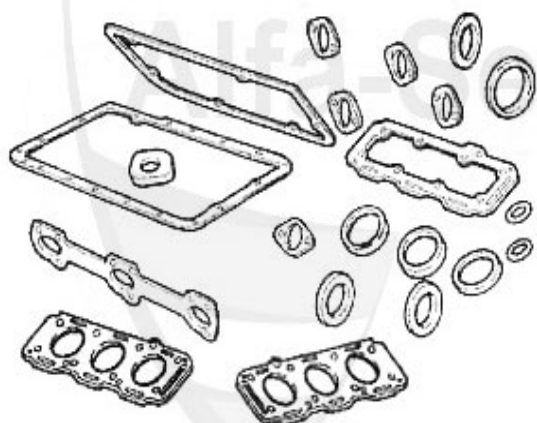

GTV/Spider (916) > Moteur > Joints Moteur > 3.0/3.2 V6 24V > Pochette rodage

1. ZKDS 61000

2.

3.

2	ZKD7475	Joint culasse gauche V6-24V 147,156,166, GT+SPIDER 916	55.00 EUR
3	ZKD7290	Joint culasse droit 147,156,166,GT+ SPIDER 916, V6-24V	55.00 EUR

55.00 EUR
55.00 EUR