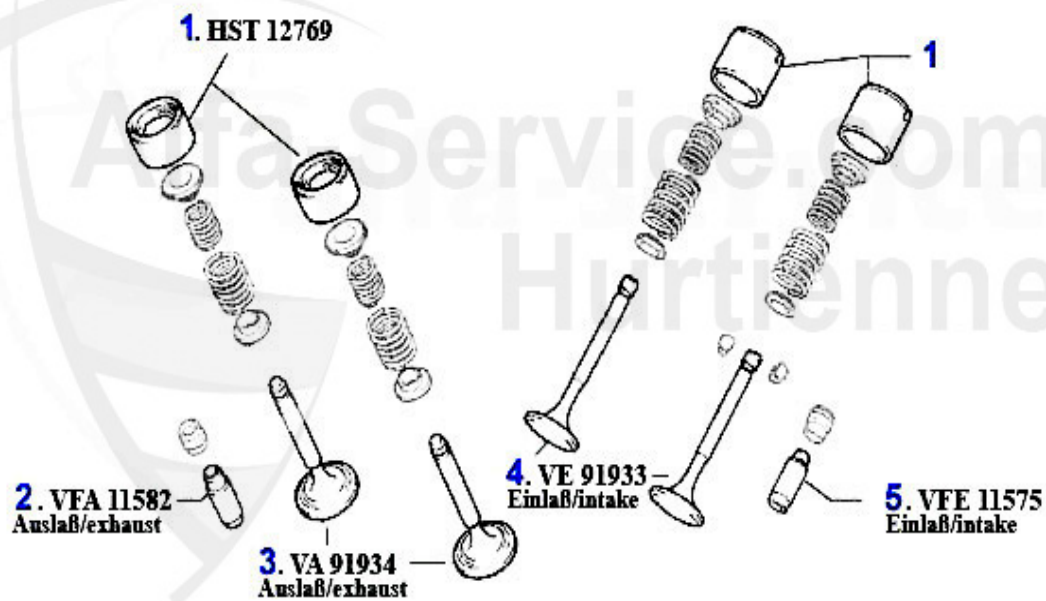

Ventiltrieb/Valve Train gtv/spider (916) TS 16V

1	HST12769	Poussoir hydr.145/6,147,155,156,166, gtv/spider(916) toutes 16V TS	6.50 EUR
2	VFA11582	Guide soupape éch.+0.05 TS 16V	21.03 EUR
3	VA91934	Soupape éch. 145/6,155,156,spider/gtv (916) 1.6/1.8/2.0 TS 16V	18.05 EUR
4	VE91933	Soupape admission 145/6,155,156, spider/gtv(916) 1.6/1.8/2.0 TS 16V	15.28 EUR
5	VFE11575	Guide soupape admission +0.05 TS 16V	21.03 EUR