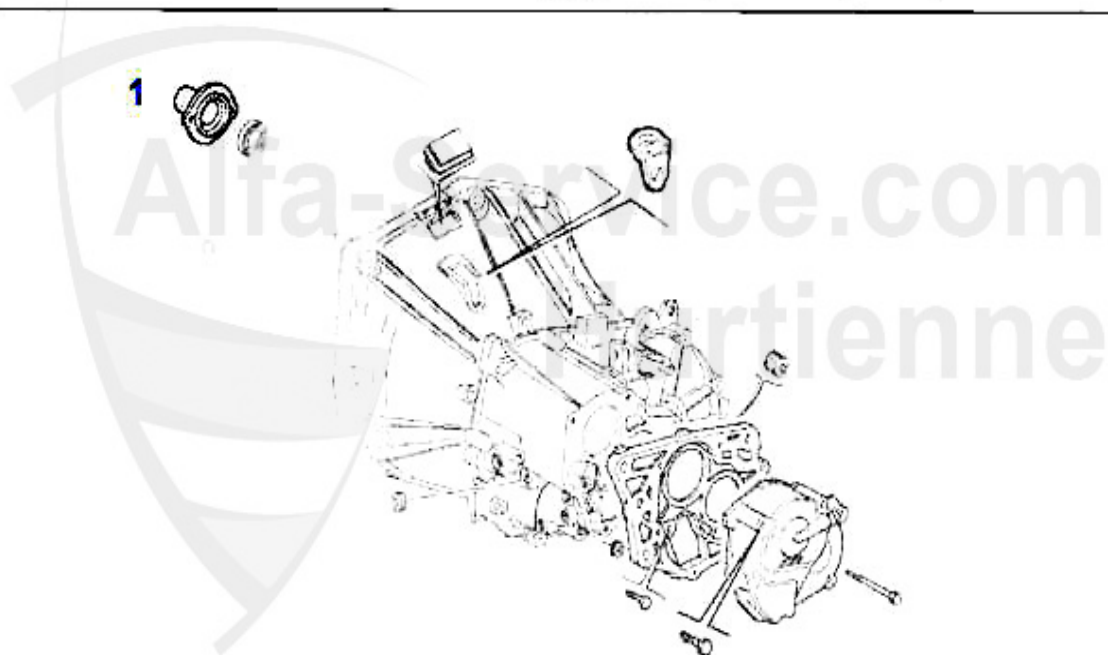

Ausrücker/Sleeve Bearing gtv/spider (916) 2.0 JTS

---

1 FH1140 Coulisseau pour butée 145/6,147,155,156, gtv/spider (916)

19.49 EUR