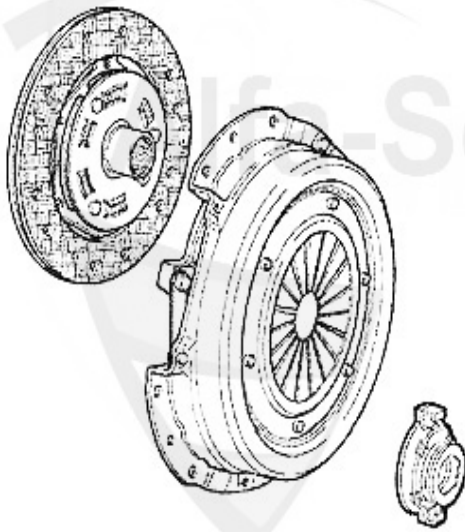

Kupplungs-Kit/Clutch Set gtv/spider (916) 2.0 JTS

---

1. KK 190116
Ø 230 mm

---

1 KK190116 Kit embrayage GTV/Spider 2.0 JTS Nuovo GT 2.0 JTS (avec Selespeed)

324.73 EUR