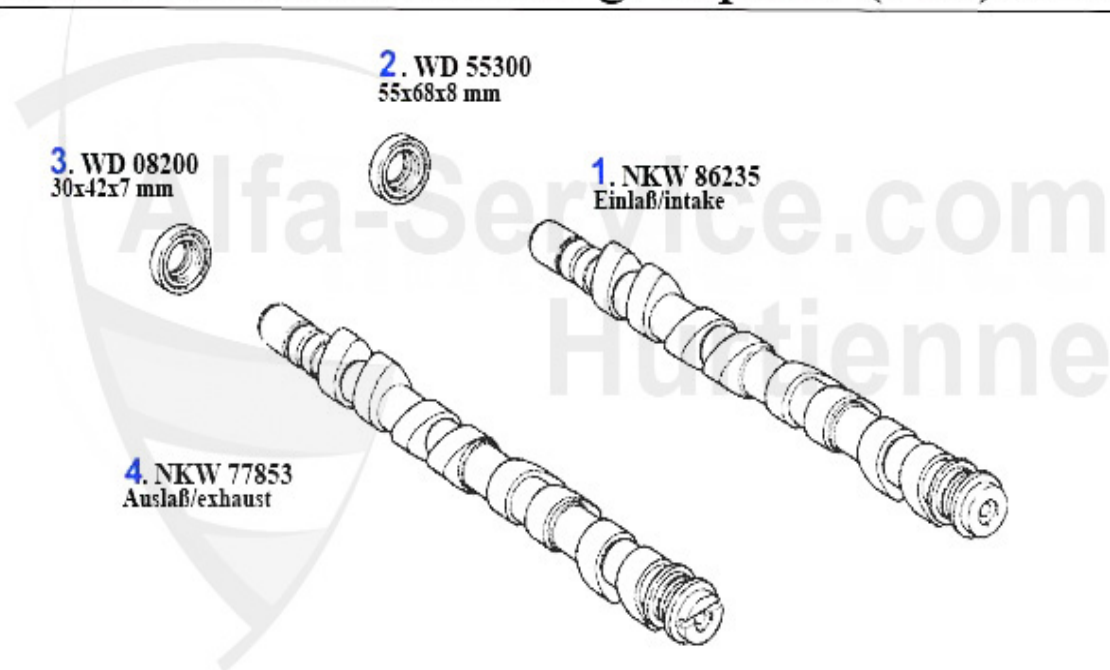

Nockenwelle/Camshaft gtv/spider (916) JTS

1	NKW86235	Arbre à cames admission 156,gtv/spider (916) 2.0 JTS	549.99 EUR
2	WD55300	Joint spi arbre à cames 145/6, 155,156 1.6,1.7,1.8,2.0 16V TS	17.90 EUR
3	WD08200	Joint spi arbre à cames 145/6,155,156, gtv/spider(916),166 diver	15.51 EUR
4	NKW77853	Arbre à cames (éch.) 156,gtv/spider (916) 2.0 JTS	509.00 EUR