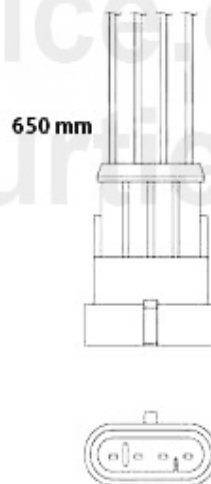

2.LS7212
im KAT.

1	LS811311	Sonde Lambda 156,166,gtv/spider(916), Nuovo GT 2.0 TS CF3/JTS>5	149.00 EUR
2	LS7212	Sonde Lambda 147 1.6 16V TS, 156 2.0 JTS/2.5 V,166 2.0 TS,gtv/spi	66.00 EUR