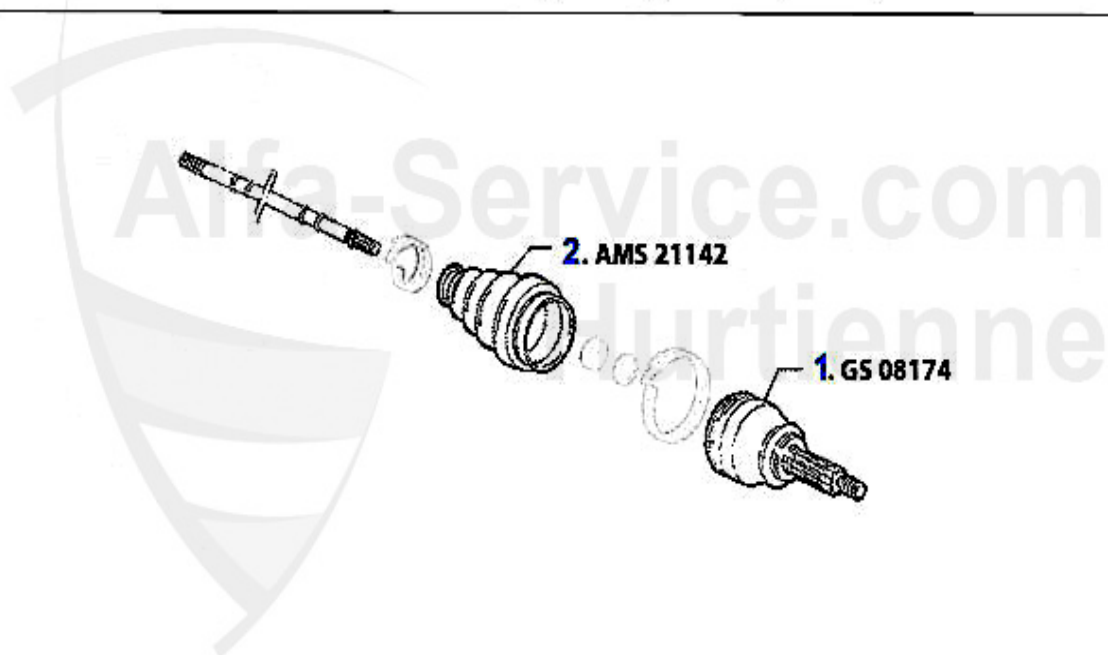

Antriebswelle/Driveshaft gtv/spider (916) 3.2 V6 24V

1	GS08174	Gelenksatz außen gtv/spider (916) 3.2 V6 24V	297.50 EUR
2	AMS21142	Soufflet ext. 147,156,gtv/spider, Nuovo GT 3.2 V6 24V/GTA,166 2	20.42 EUR