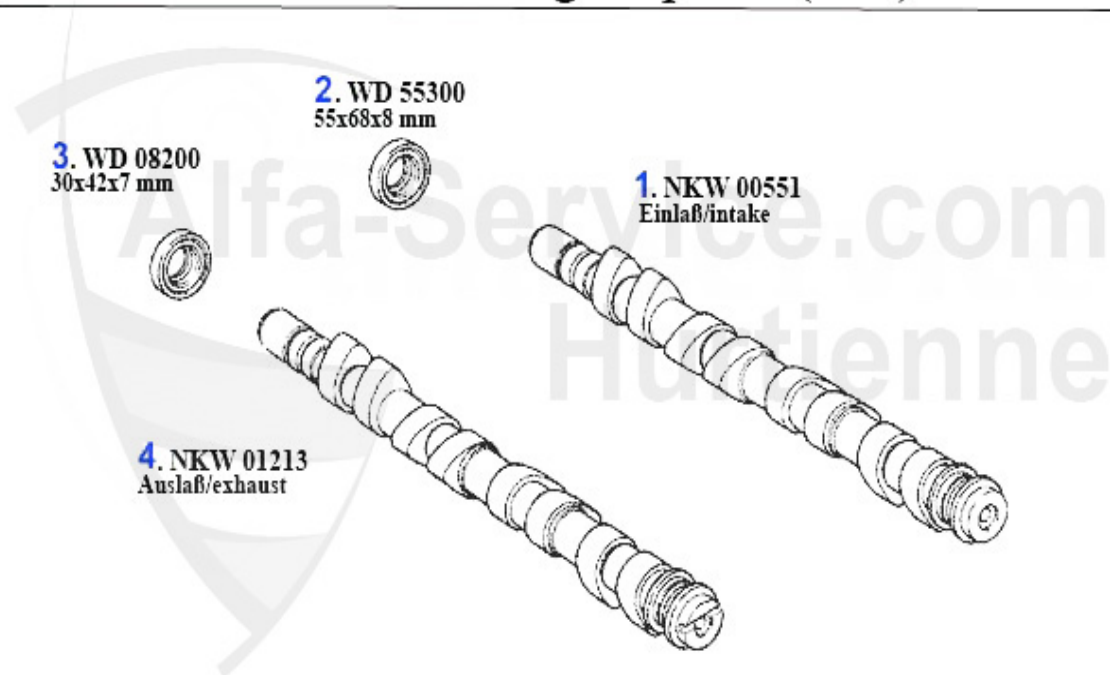

Nockenwelle/Camshaft gtv/spider (916) TS 16V

1	NKW00551	Arbre à cames (admission) 145/6 2.0 TS 16V >96,145/6 1.8 TS 16V 96>,147 2.0 TS 16V,155 2.0 TS 16V,156 1.8/2.0 TS 16V, 166 2.0 TS 16V,gtv/spider (916) 1.8/2.0 TS 16V, Nuovo GT	419.00 EUR
2	WD55300	Joint spi arbre à cames 145/6, 155,156 1.6,1.7,1.8,2.0 16V TS	17.90 EUR
3	WD08200	Joint spi arbre à cames 145/6,155,156, gtv/spider(916),166 diver	15.51 EUR
4	NKW01213	Arbre à cames (éch.) 145/6 2.0 TS 16V >96,145/6 1.8 TS 16V 96	419.00 EUR