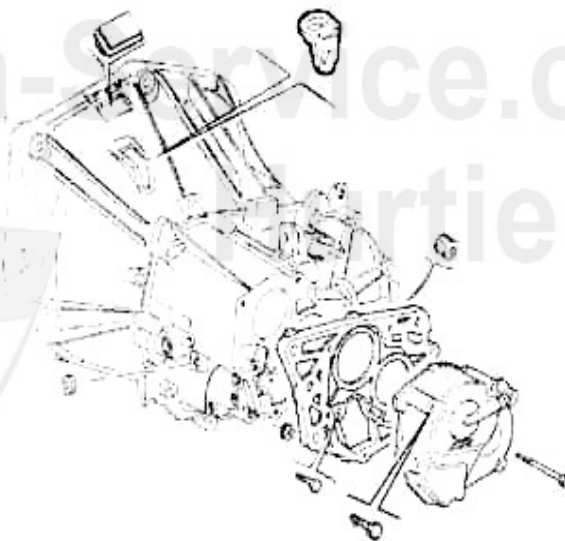

Ausrücker/Sleeve Bearing gtv/spider (916) 3.0 V6 12V

---

1. FH 11951

1	FH11951	Coulisseau pour butée 3 orifices 145/6, 147,155,164/Super,gtv/spider (916), Nuovo GT

79.00 EUR