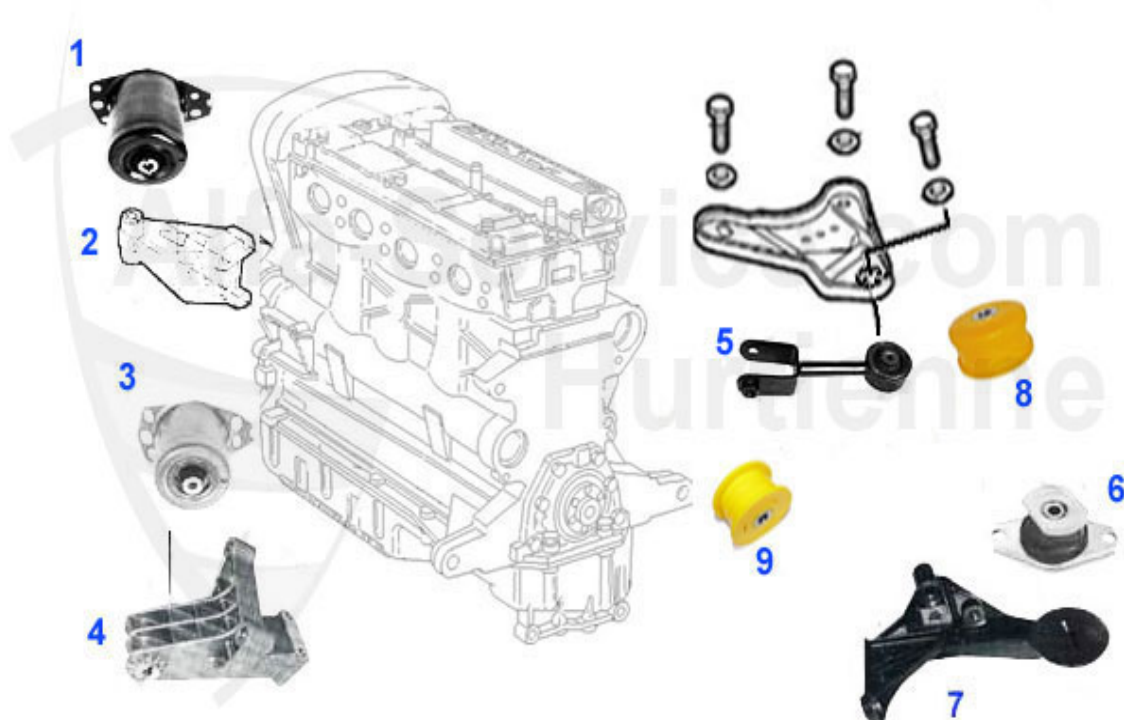

GTV/Spider (916) > Moteur > Supports moteur > 2.0 JTS

1	ML3237	Support moteur antérieur 145/6,155 toutes TS 16V & 6-cyl.,gtv/spider (916) 4-cyl.	50.78 EUR
2	ML72234	Support moteur antérieur 156 02>, gtv/spider (916) 98>, Nuovo GT TS 16V	92.50 EUR
3	ML88460	Support moteur 145/6,147(74KW),155,156, gtv/spider (916)	45.01 EUR
4	ML23429	Support moteur arrière 145/6,147,155,156 gtv/spider (916), Nuovo GT 4 cyl.	***
5	ML52899	Bielle support moteur 145/6 2.0 TS 16V,147 toutes, 156 2.0 TS/JTS, gtv/spider (916) 98>,Nuovo GT 2.0 (sauf Selespeed)	***
6	ML3234	Support moteur AVD 145/6,147,155,156, gtv/spider(916) 1.8/2.0 TS	73.99 EUR
7	ML70915	Support moteur 145/6,147,155,156,166, gtv/spider (916), Nuovo GT 4 cyl.	196.59 EUR
8	AB916821-CPowerflex	Buchse Zugstange Chassis Seite GTV+Spider916 (1995-2005)	39.00 EUR
9	AB916820-MPowerflex	Buchse Zugstange Motorseitig GTV+Spider 916 1995-2005/145,146,155,	39.50 EUR