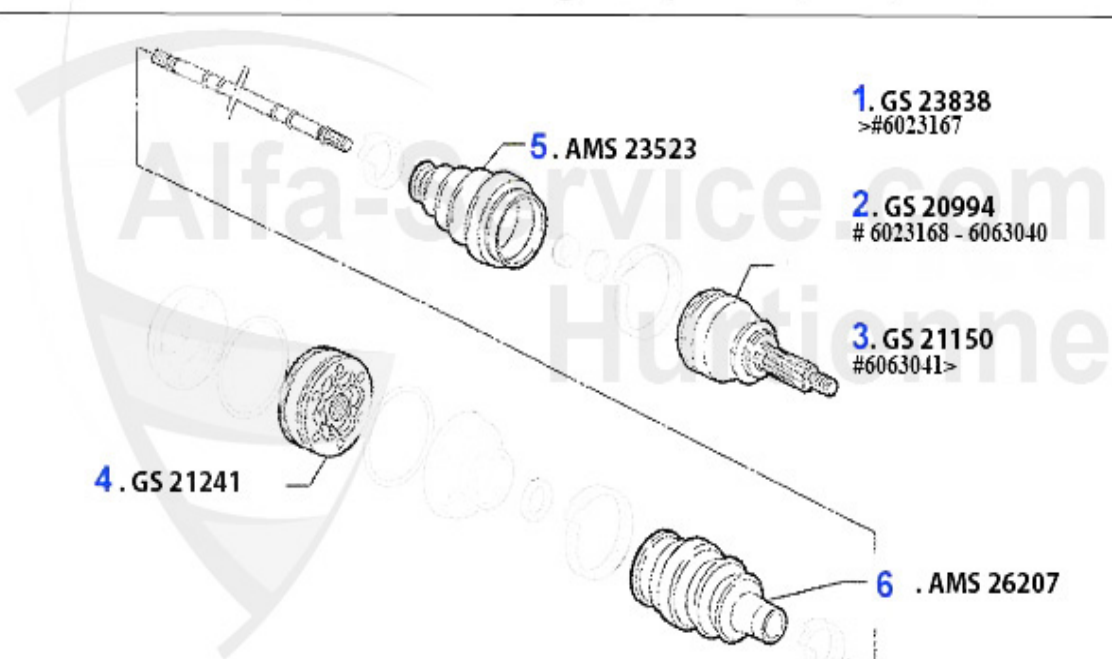

Antriebswelle/Driveshaft gtv/spider (916) 1.8/2.0 TS

1	GS23838	Joint homocinétique ext. 145/6,155, gtv/spider(916) 2.0 16V TS	163.11 EUR
2	GS20994	Joint homocinétique ext. 145/6 TS/TD/JTD 96>avec ABS,155 2.0 TS 16V avec ABS,gtv/spider (916) TS #6023168- 6063040	122.08 EUR
3	GS21150	Joint homocinétique ext. 145/6 TS 16V #3180592>,147 TS 16V,gtv/spider(916) TS #6063041>	121.05 EUR
4	GS21241	Joint homocinétique int. gtv/spider (916),155,145/6 TS 16V,156 TS 16V 166 2.0 TS,147 1.6/2.0 TS	111.72 EUR
5	AMS23523	Soufflet ext. 33,145/6,155,164,gtv/ spider (916)	22.49 EUR
6	AMS26207	Soufflet int.gtv/spider(916) 2.0 TS 1995-98, 145, 155, 166, 16V V6	20.90 EUR