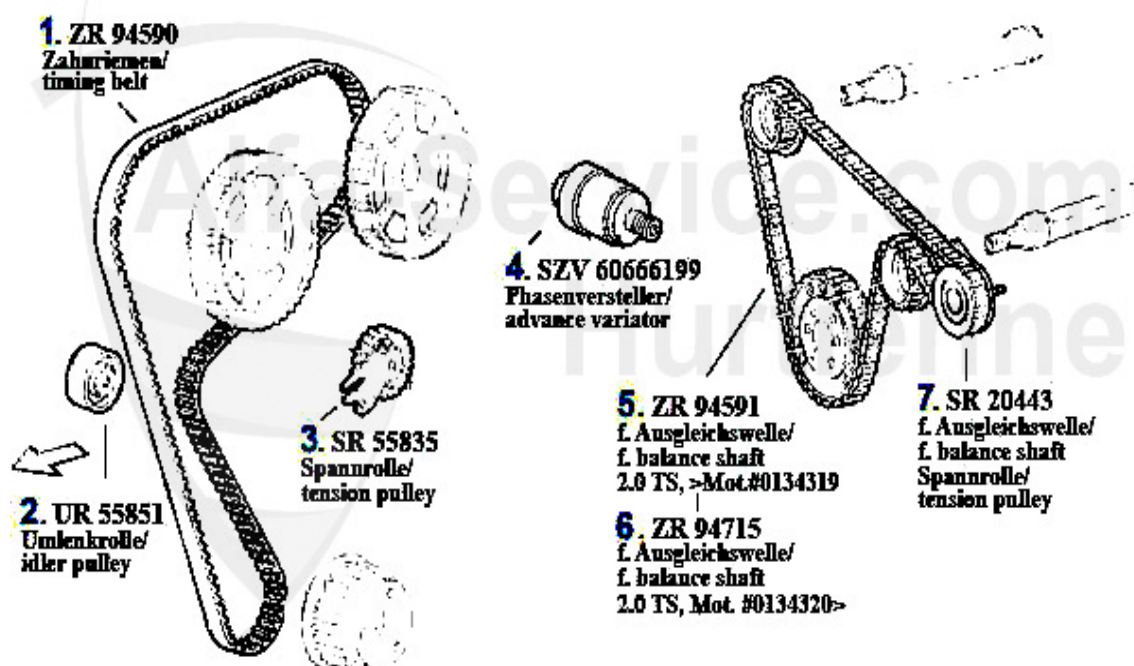

Zahnriemen/Timing Belt gtv/spider (916) TS 16V

1	ZR94590	Courroie crantée 168SHPN240H 145/6 1.8/2.0 ie/16V/TS, 147 2.0 16V	49.50 EUR
2	UR55851	Galet courroie crantée 145/6/7, 155/6, 166, gtv/spider (916)	32.50 EUR
3	SR55835	Galet tendeur 145/6/147,155/156,166, gtv/spider (916) 4 cyl.	89.50 EUR
4	SZVRS1545 0	Reparatursatz Spritzzeitversteller Alfa 145/46 155/6 Spider / GTV 916	19.00 EUR
4	SZV6066619 9	Variateur de phase ORIGINAL 145/6,155,156,164, 166,gtv/spider(916)	479.00 EUR
5	ZR94591	Courroie crantée 130SLDD150H 145/6, 155/6 2.0 16V TS arbre d'equi	66.00 EUR
6	ZR94715	Courroie crantée 126SHPDD150H 145/6, 155,spider/gtv(916) 2,0 16V	89.00 EUR
7	SR20443	Galet tendeur pour arbre équilibrage 2.0 TS gtv/spider (916),155,156 Mot.-Nr. 0134319>	39.50 EUR