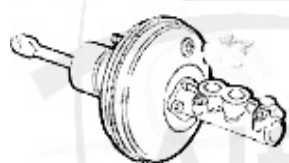

2. BKV 78974
2.0 TS (CF3)
6-Cyl. 1998>

GTV/Spider (916) > Freins > Maître-cylindre/servo

BKV/Hauptbremszylinder/Brakeservo/Brake master cylinder gtv/spider (916)

1. BKV 71358
1.8/2.0 TS (CF2)
6-Cyl. >1998