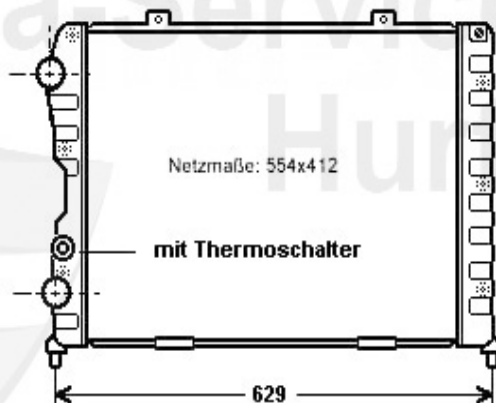

Kühler/Radiator gtv/spider 2.0 V6 Turbo

1. MK 22883

1 MK22883 Radiateur GTV/Spider (916) 2.0 V6 Turbo, 3.0 V6 tous 1.8/2.0 16V TS #
6023907>

***