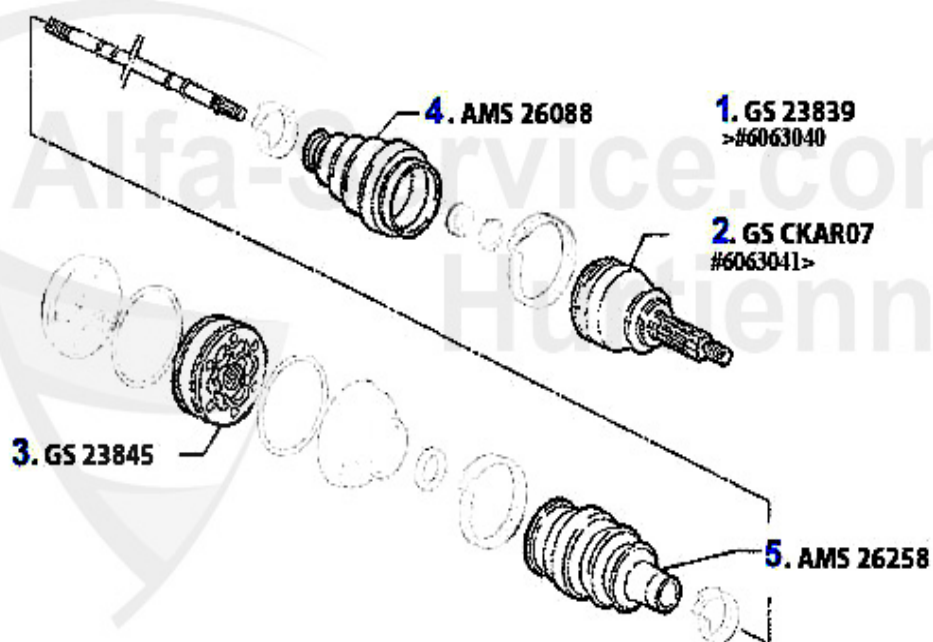

Antriebswelle/Driveshaft gtv/spider (916) 3.0 V6 12V

1	GS23839	Joint homocinétique ext. 155,gtv/spider (916) divers avec ABS	169.27 EUR
3	GS23845	Joint homocinétique int. 155 2.5 TD, gtv/spider(916) V6	***
4	AMS26088	Soufflet ext. 155,164 spider/gtv(916)V6	15.01 EUR
5	AMS26258	Soufflet int. 155 2.5 TD, spider/gtv (916) 3.0 V6/24V	14.26 EUR