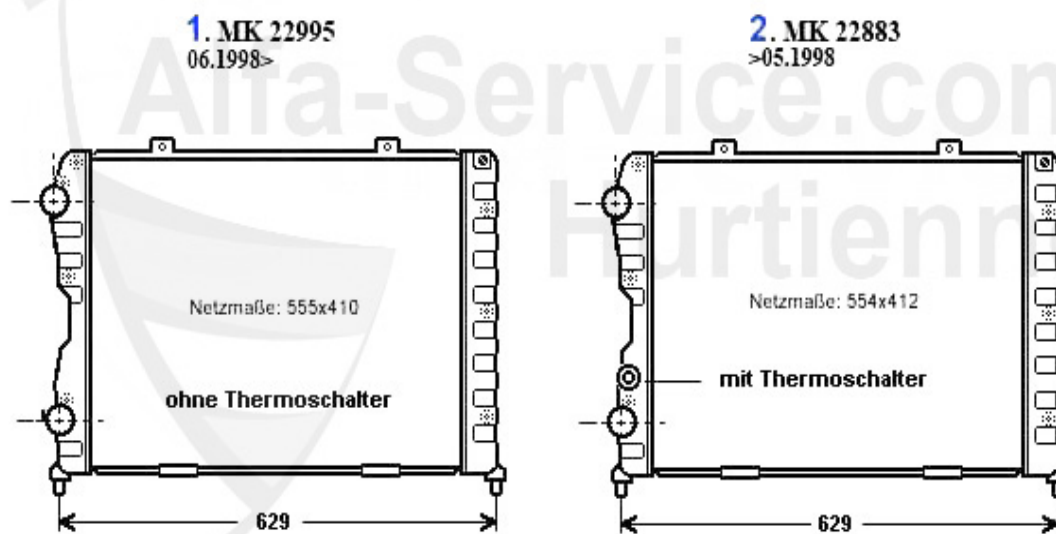

Motorkühler/Radiator gtv/spider (916) 3.0 V6

1	MK22995	Radiateur GTV/Spider (916) 1.8/2.0 16V TS à partir de # 6023207	359.00 EUR
2	MK22883	Radiateur GTV/Spider (916) 2.0 V6 Turbo, 3.0 V6 tous 1.8/2.0 16V TS # 6023907>	***