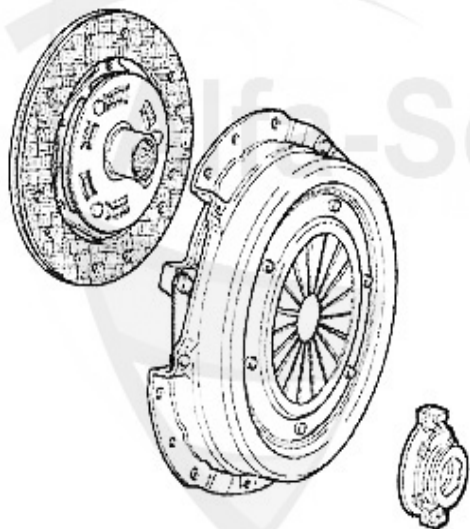

Ausrücker/Sleeve Bearing gtv/spider (916) 3.0 V6 12V

1. FH 11951

1	FH11951	Coulisseau pour butée 3 orifices 145/6, 147,155,164/Super,gtv/spider (916), Nuovo GT
---	---------	--

79.00 EUR

Kupplungs-Kit/Clutch Set gtv/spider (916) 3.0 V6 24V