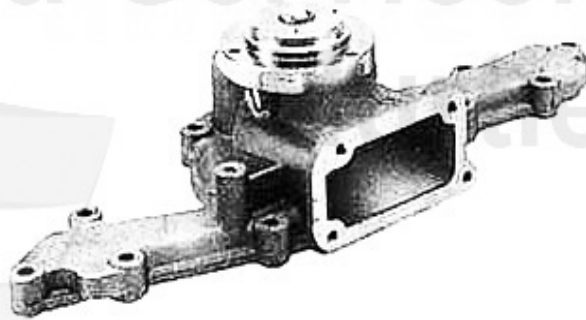

Wasserpumpe/Waterpump gtv/spider (916) 2.0 V6 Turbo

---

1 WP01110 Pompe à eau 155 2.5 V6, gtv/spider (916) 2.0 V6 turbo/3.0 V6

109.50 EUR