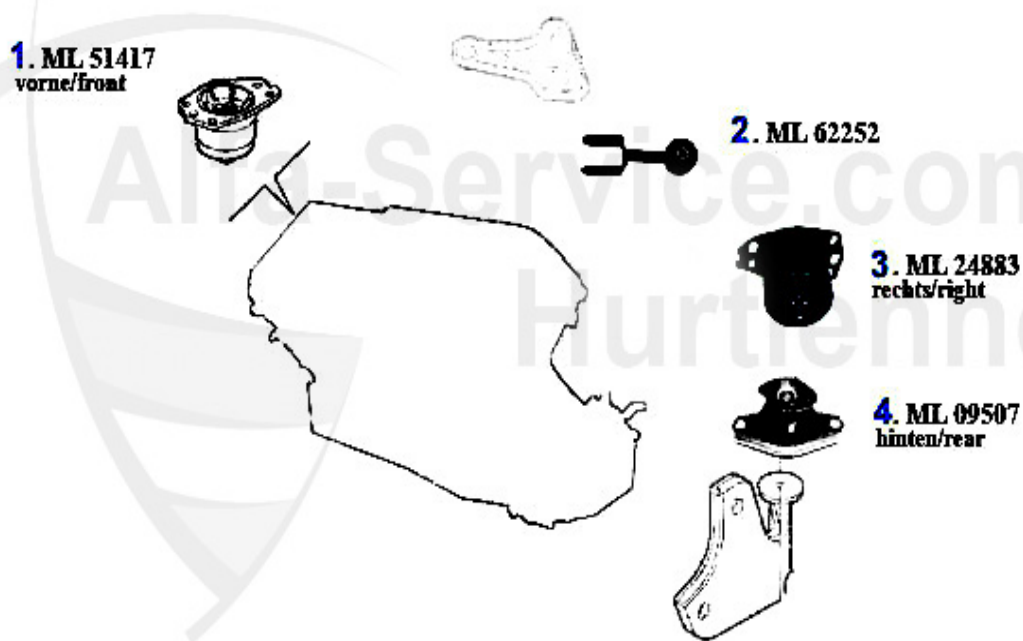

Motorlager/Enginemount gtv/spider (916) 3.0 V6

1	ML51417	Motorlager vorne gtv/spider (916) V6/Turbo	***
2	ML62252	Bielette support moteur 155,gtv/spider (916)V6	***
3	ML24883	Motorlager HR gtv/spider (916) V6	120.00 EUR
4	ML09507	Motorlager hinten,unten gtv/spider (916) V6	***