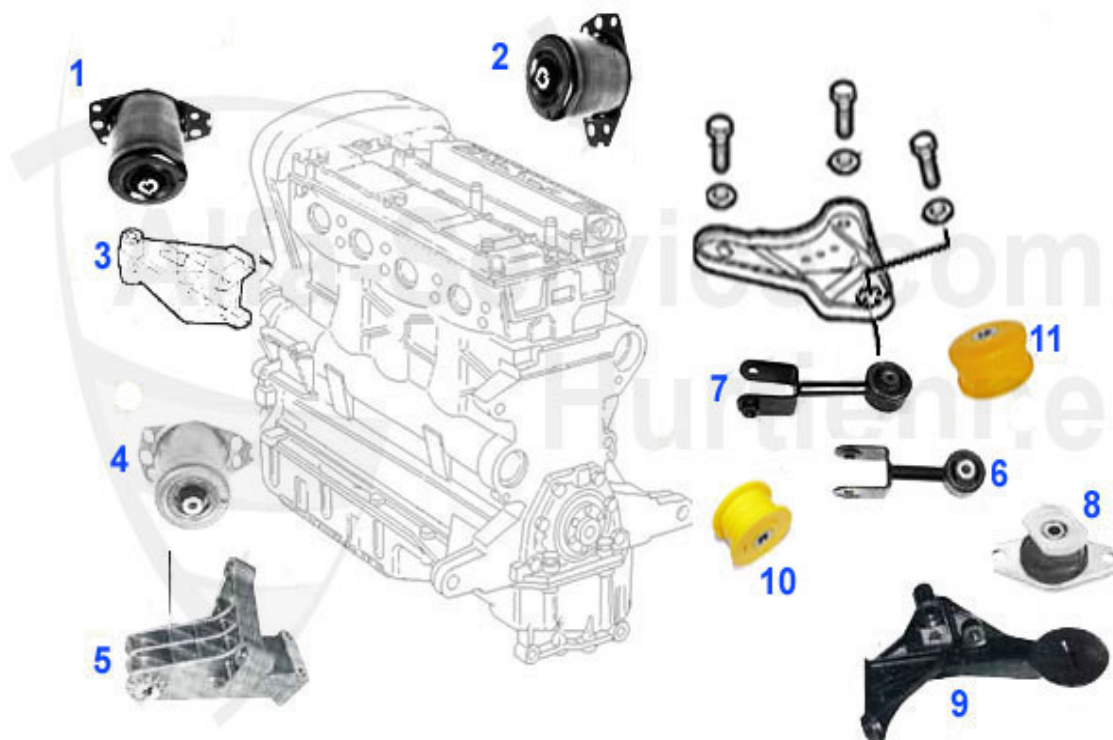

GTV/Spider (916) > Moteur > Supports moteur > 1.8/2.0 TS

1	ML3237	Support moteur antérieur 145/6,155 toutes TS 16V & 6-cyl.,gtv/spider (916) 4-cyl.	50.78 EUR
2	ML55341	Support moteur AVG 156,gtv/spider(916) 1.8 TS 16V	***
3	ML99403	Support moteur 145/6,155,156, gtv/spider (916) 1.8/2.0 TS 16V/JTS	109.00 EUR
4	ML88460	Support moteur 145/6,147(74KW),155,156, gtv/spider (916)	45.01 EUR
5	ML23429	Support moteur arrière 145/6,147,155,156 gtv/spider (916), Nuovo GT 4 cyl.	***
6	ML88458	Bielette support moteur 145/6,155, gtv/spider (916) 2.0 TS 16V	***
7	ML52899	Bielette support moteur 145/6 2.0 TS 16V,147 toutes, 156 2.0 TS/JTS, gtv/spider (916) 98>,Nuovo GT 2.0 (sauf Selespeed)	***
8	ML3234	Support moteur AVD 145/6,147,155,156, gtv/spider(916) 1.8/2.0 TS	73.99 EUR
9	ML70915	Support moteur 145/6,147,155,156,166, gtv/spider (916), Nuovo GT 4 cyl.	196.59 EUR