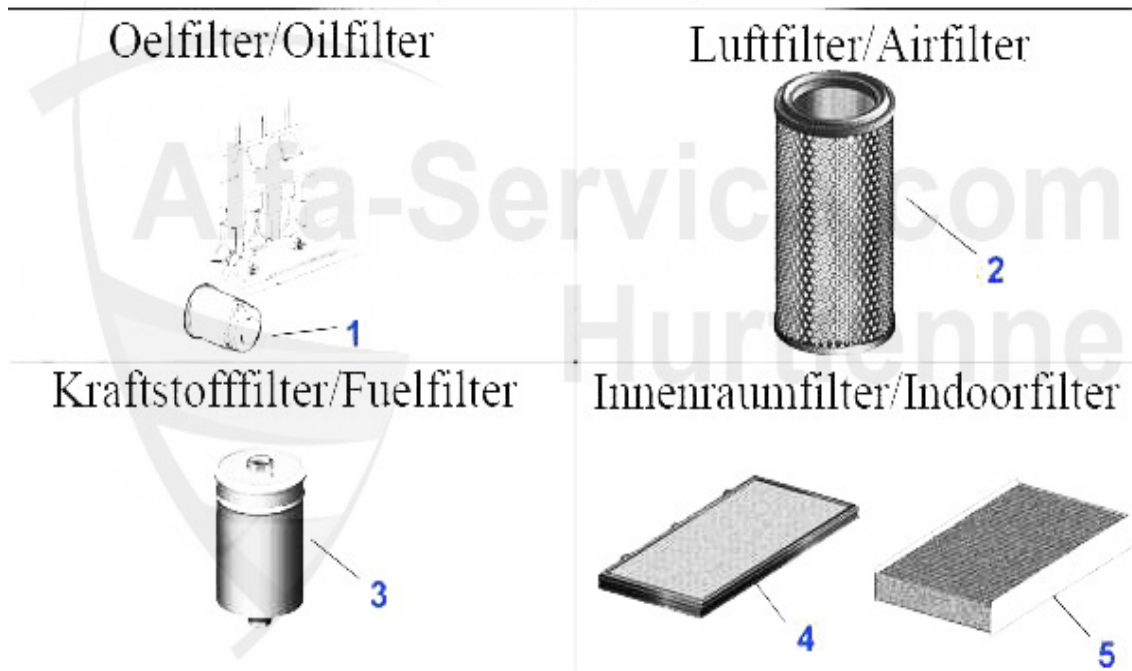

Filter gtv/spider (916) 1.8/2.0 TS

1	OF519	Filtre à huile 145/6,147,155,156,166, gtv/spider(916),Nuovo GT cartouche à visser	8.90 EUR
1	OF352	Filtre à huile GTV/Spider (916) TS	7.18 EUR
2	LF93	Filtre à air 166,GTV/Spider (916) à partir de # 6053907,Nuovo GT 1.8 TS 16V rond	26.50 EUR
3	KF86	Filtre carburant 75,164/Super,GTV/Spider (916)	25.89 EUR
4	IF309	Filtre habitacle 145/6/155 >96 gtv/spider(916) >98,	26.91 EUR
5	IF314	Filtre habitacle 145/6/155 96> gtv/spider(916) 98>	26.91 EUR