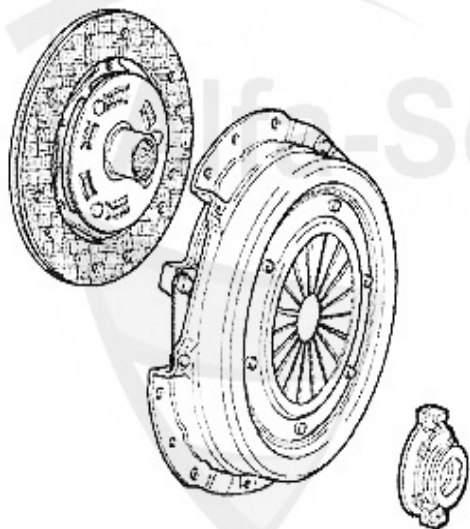

Kupplungs-Kit/Clutch Set gtv/spider (916) 1.8/2.0 TS

1. KK 576001
Ø 215 mm
1.8 TS

2. KK 789001
Ø 230 mm
2.0 TS

1	KK576001	Kit embrayage 145/6 1.4/1.6/1.8 TS, gtv/spider (916)/155 1.6/1.8 TS 16V 2.0 TS 8V 92-99	199.00 EUR
2	KK789001	Kit embrayage 145/6,155 2.0 TS 16V gtv/spider(916) 2.0 TS 95-01	269.00 EUR