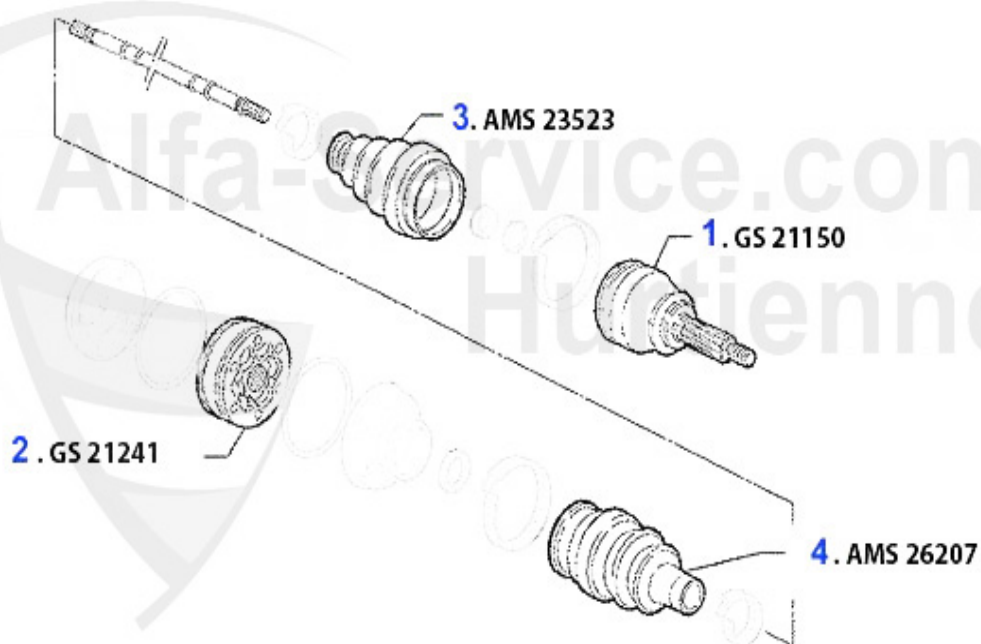

Antriebswelle/Driveshaft gtv/spider (916) 2.0 JTS

1	GS21150	Joint homocinétique ext. 145/6 TS 16V #3180592>,147 TS 16V,gtv/spider(916) TS #6063041>	121.05 EUR
2	GS21241	Joint homocinétique int. gtv/spider (916),155,145/6 TS 16V,156 TS 16V 166 2.0 TS,147 1.6/2.0 TS	111.72 EUR
3	AMS23523	Soufflet ext. 33,145/6,155,164,gtv/ spider (916)	22.49 EUR
4	AMS26207	Soufflet int.gtv/spider(916) 2.0 TS 1995-98, 145, 155, 166, 16V V6	20.90 EUR