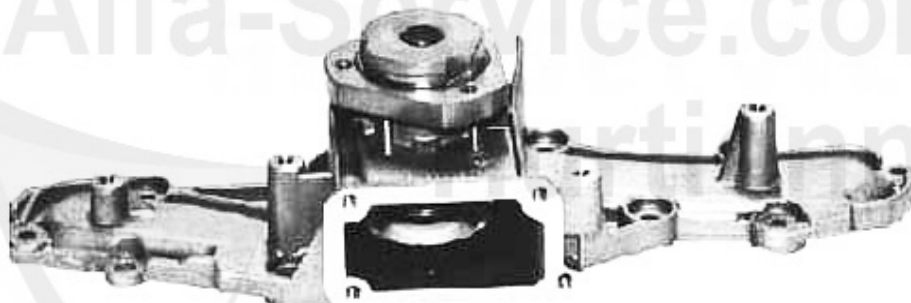

Wasserpumpe/Waterpump gtv/spider (916) V6 24V

---

1. WP 81355

---

1 WP81355 Pompe à eau 147 3.2 GTA, 156 2.5 V6 24V, 166 V6 24V/2.0 V6 Turbo,
gtv/spider 3.0 V6 24V/3.2 GTA, Nuovo GT 3.2 GTA

149.00 EUR