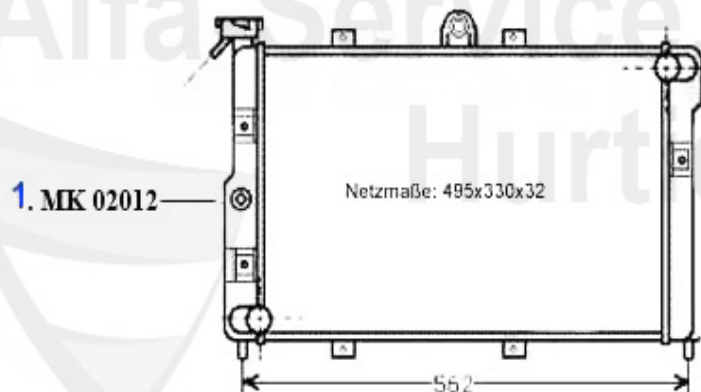

Kühler/Radiator Giulietta (116) 1.8

1 MK02012 Radiateur Alfetta/Giulietta 1.8/2.0 78-85 attention aux dimensi

***