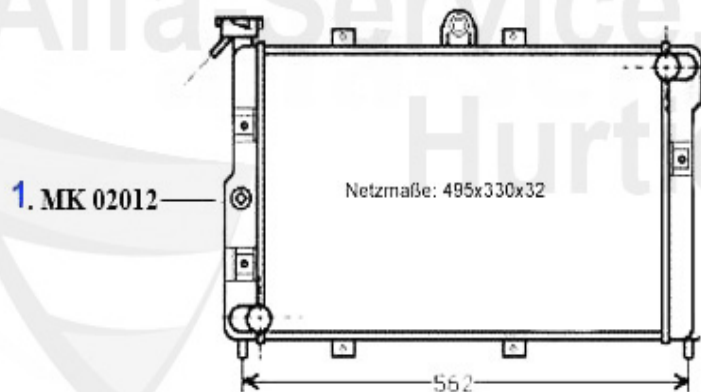

Kühler/Radiator Giulietta (116) 2.0

1 MK02012 Radiateur Alfetta/Giulietta 1.8/2.0 78-85 attention aux dimensi

***