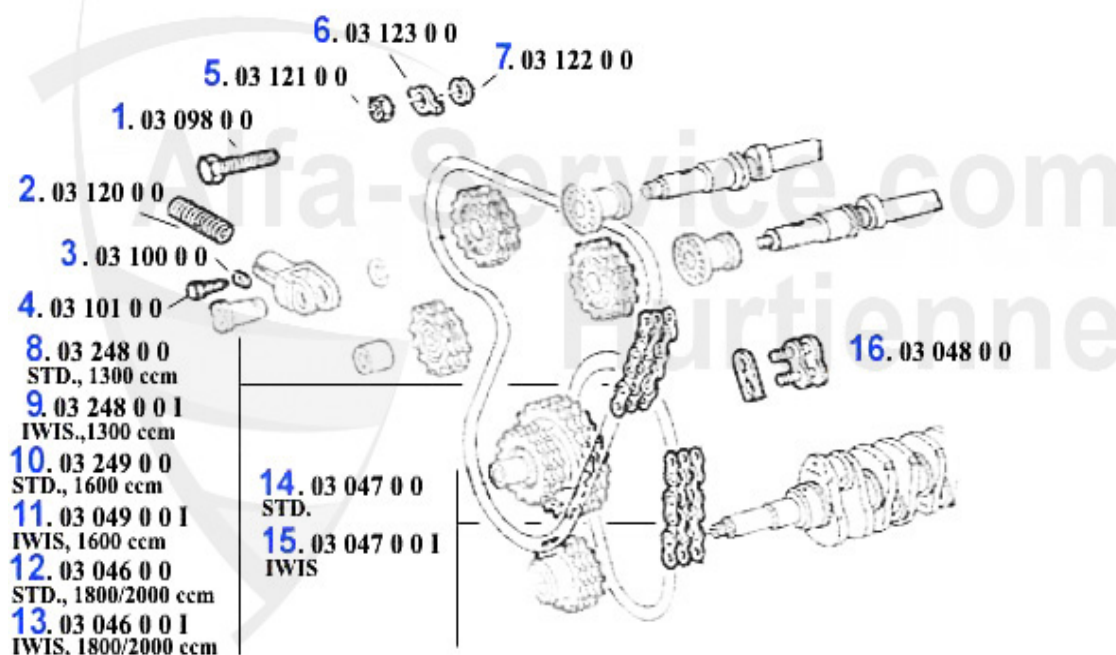

Steuerkette/Timing Chain Giulietta

1	03 098 0 0	Vis , Pour arbre à cames	3.00 EUR
2	03 120 0 0	Ressort, Tendeur de chaine	6.95 EUR
3	03 100 0 0	Clavette, Tendeur de chaine	4.50 EUR
4	03 101 0 0	Vis, Tendeur de chaine	6.50 EUR
5	03 121 0 0	Écrou pignon arbre à cames	***
6	03 123 0 0	Plaquette sécurié, Pour 03.121.00	1.70 EUR
7	03 122 0 0	Rondelle, Pour 03.121.00	***
8	03 248 0 0	Chaîne distribution (longue) 1300 secondaire	35.00 EUR
9	03 248 0 0 I	Steuerkette IWIS 1300 lang inkl. Kettenschloß	85.00 EUR
10	03 249 0 0	Chaîne distribution (longue) 1600 secondaire	37.50 EUR
11	03 249 0 0 I	Chaîne distri IWIS 1600 (incl. attache rapide)	79.00 EUR
12	03 046 0 0	Chaîne distribution (longue) 1750-2000 secondaire	39.50 EUR
13	03 046 0 0 I	Chaîne distri longue IWIS 1750-2000 incl. attache rapide	79.90 EUR
14	03 047 0 0	Chaîne distribution (courte) Primaire	21.00 EUR
15	03 047 0 0 I	Chaîne distri IWIS 1300-2000 courte	48.00 EUR
16	03 048 0 0	Attache rapide pour chaine distri.	3.40 EUR
17	03 118 0 0	Lagerhülse im Motorblock für Kettenrad 1300/1600/1750 nicht 2000 (17,5mm) Achtung! Muss gehont werden!	15.90 EUR
18	03 124 0 0	Lagerhülse im Motorblock für Kettenrad 2000cc (14,5mm), Achtung! Muss gehont werden!	15.90 EUR