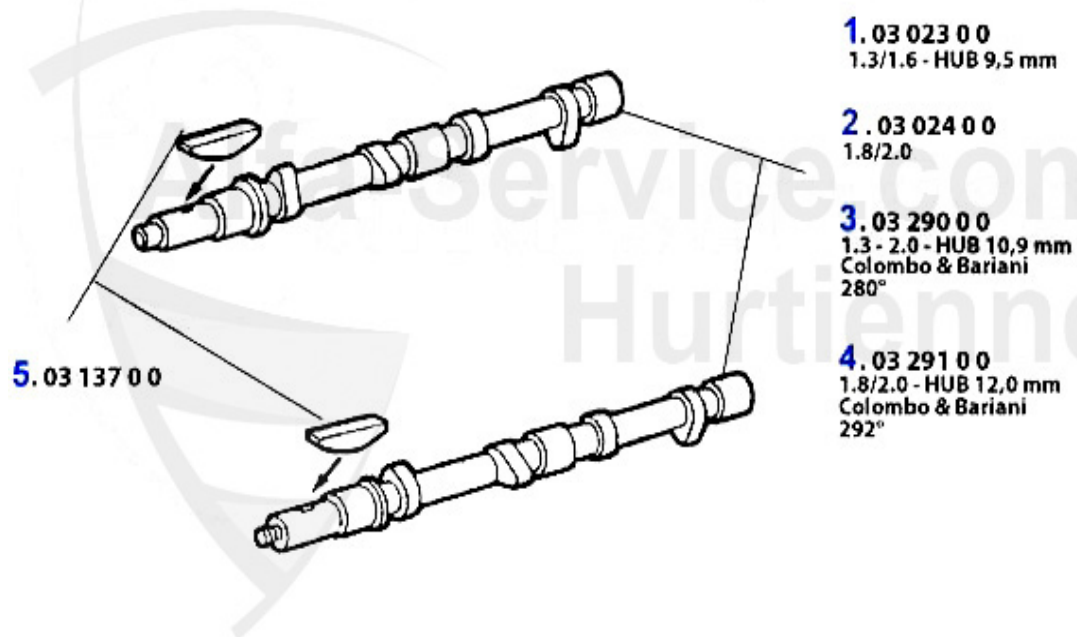

Nockenwelle/Camshaft Giulietta

2	03 024 0 0	Arbre à cames, 1750-2000 Carburateur 2000 Injection (échappement)	***
3	03 290 0 0	Arbre à cames COLOMBO&BARIANI 1300-2000, levée=10.9mm , 280°	279.00 EUR
4	03 291 0 0	Arbre à cames COLOMBO&BARIANI 1750-2000, levée=12.0mm, 292°	279.00 EUR
5	03 137 0 0	Clavette, pour arbre à cames	5.50 EUR