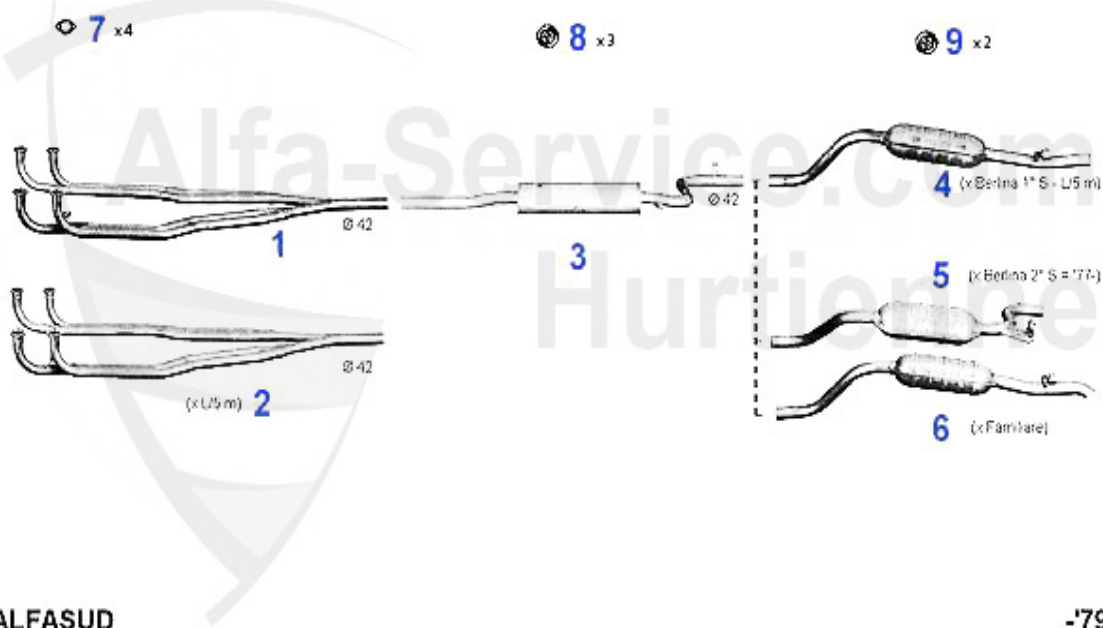

Abgasanlage/Exhaust System Sud Bj. >79

1	VR105501 Flexible échappement Sud Berlina>76	81.04 EUR
2	VR106001 Flexible éch.Sud 1.2-1.5, Berlina 2ème S, 33 1.5 & QV (905),1.4ie. (907) Arna 1.2-1.3 Bj. 83-87	121.26 EUR
3	MSD106076 Silencieux intermédiaire Sud 1.3/ti & 1.5/ti/S 33 (905)1.3,1.5/QV,1.7ie 33 (907)1.4 & 1.7 ie	63.40 EUR
4	NSD105507 Silencieux terminal Sud Berlina 1ère serie >77	91.30 EUR
5	NSD105707 Silencieux terminal Sud Berlina 2ème S 77-79	61.04 EUR
6	NSD105807 Silencieux terminal Sud Familiare >79	91.30 EUR
7	SAT094405 Joint collecteur échappement Sud/Sprint 33 (905/7),145/6 Boxer	2.77 EUR
8	SAT091012 Silent bloc/support échappement	4.00 EUR