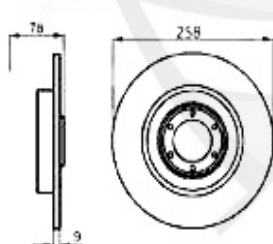

2. BS 100211
1982>
vorne/front