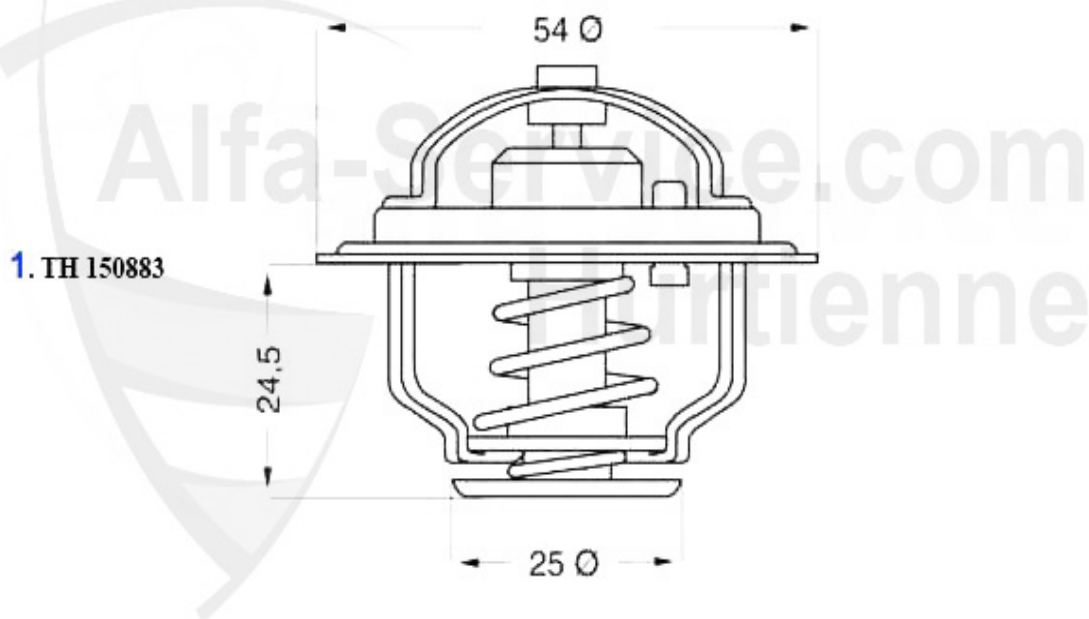

Thermostat Sud/Sprint (901/2)

---

1 TH150883 Thermostat Sud/Sprint,33 (905) 1.2/1.3

16.90 EUR