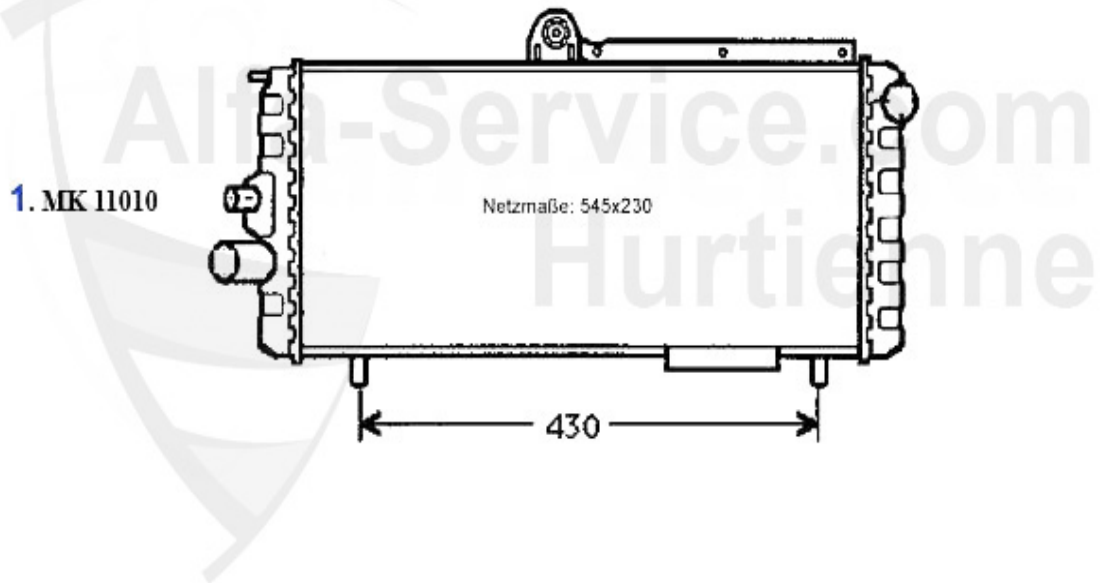

Kühler/Radiator Sud/Sprint (901/2)

---

1 MK11010 Radiateur 33 (905),Sud/Sprint 1.2/1.3/ 1.5/1.7 73-89

193.89 EUR