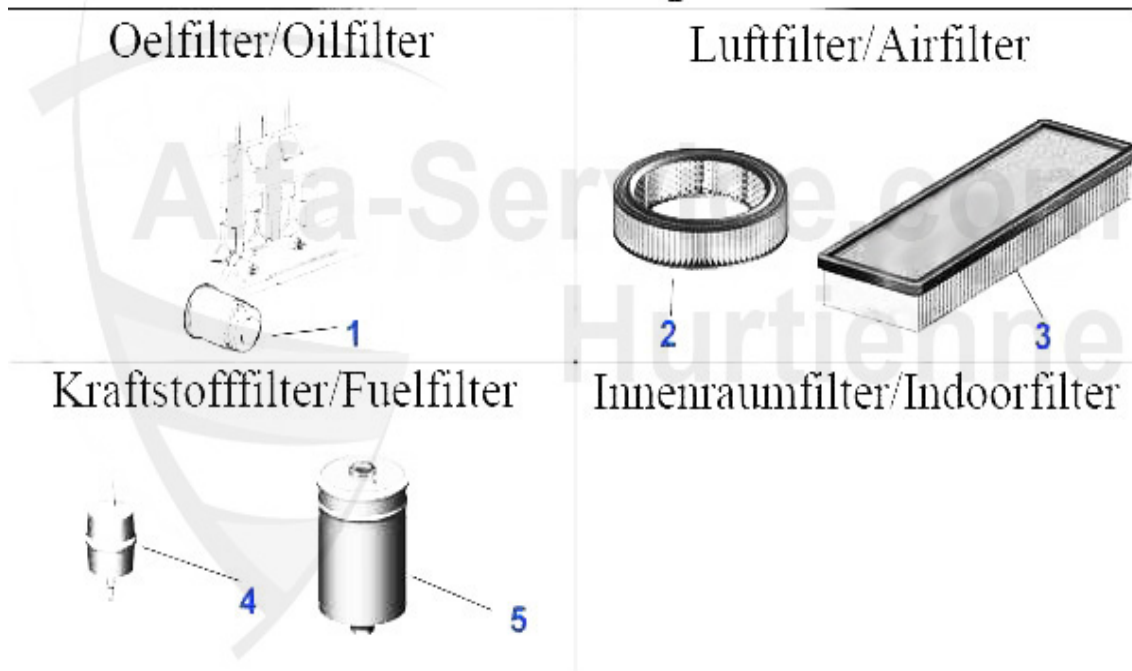

Filter Sud/Sprint

1	OF61	Filtre à huile Sud/Sprint 1.2/1.3/ti, RZ/SZ 3.0 V6 cartouche à visserr	6.66 EUR
1	OF123	Filtre à huile Sud/Sprint,33 (905/7) 116 6-cyl./Turbo, 75,90,33(905/7),155, 164, cartouche à visser	9.13 EUR
1	OF125	Filtre à huile Arna,Sud/Sprint,116 4 Cyl.,145/6,155,164/Super	9.44 EUR
2	LF40	Filtre air Sud/Sprint,33 (905) 1.2/1.3/ti rond	13.23 EUR
3	LF198	Filtre à air Sud/Sprint carré	14.26 EUR
4	KF013	Filtre carburant	4.62 EUR
5	KF96	Filtre carburant Sud/Sprint,33 (905/7), 145/6,155, à visser	25.99 EUR