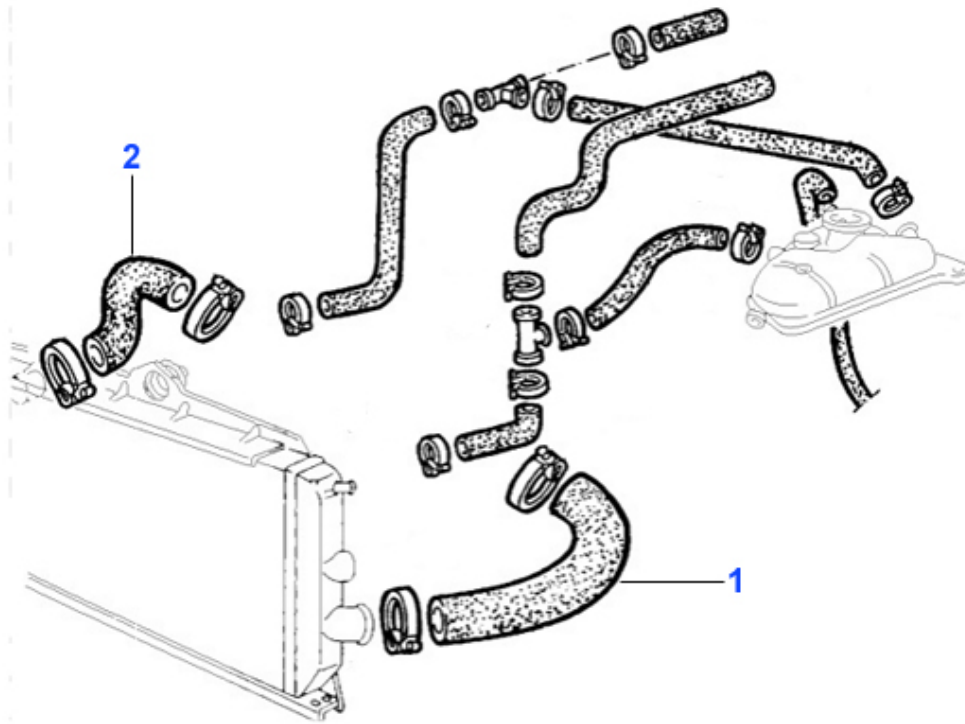

Alfa Sud/Sprint > Moteur > Circuit refroidissement > Durits

1 KWS09745 Tuyau inférieur Sud/Sprint > Mot.058086

***

1 KWS03117 Kühlwasserschlauch unten Sud/Sprint Mot. 058087>,33 (905)

***

2 KWS02968 Tuyau supérieur Sud/Sprint, 33 (905)

10.26 EUR