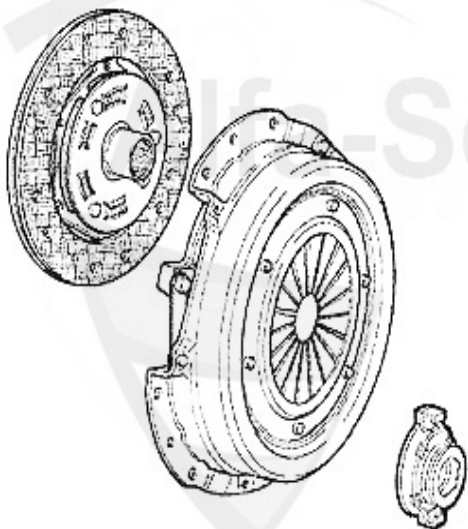

Antriebswelle/Driveshaft Sud Sprint (902)

1	GS20024	Joint homocinétique ext. Sud/Sprint 1.3/1.5ti	128.23 EUR
2	GS20023	Joint homocinétique int. Sud/Sprint 33, (905/7)	101.55 EUR
3	AMS26035	Soufflet ext. Sud/Sprint 1.3/1.5 ti 80-87	12.83 EUR
4	AMS26045	Soufflet int.33(905/7)1.3,1.4ie/1.5/QV 1.7IE/QV/16V,1.8TD, Sud/Sprint	16.31 EUR

Kupplungs-Kit/Clutch Set Sud (901)

1. KK 056002

Ø 200 mm

1.2/1.3 - 44/46/50/51/55 KW

2. KK 338001

Ø 200 mm

1.3/1.5 - 61/63/70/77 KW

1	KK056002	Kit embrayage, Sud(901)1.2/1.3,33 (905/7) 1.4ie/1.5ie	164.14 EUR
2	KK338001	Kit embrayage Sud/Sprint 1.3/1.5/1.7ie 33 (905/7) 1.7ie/16V	204.14 EUR