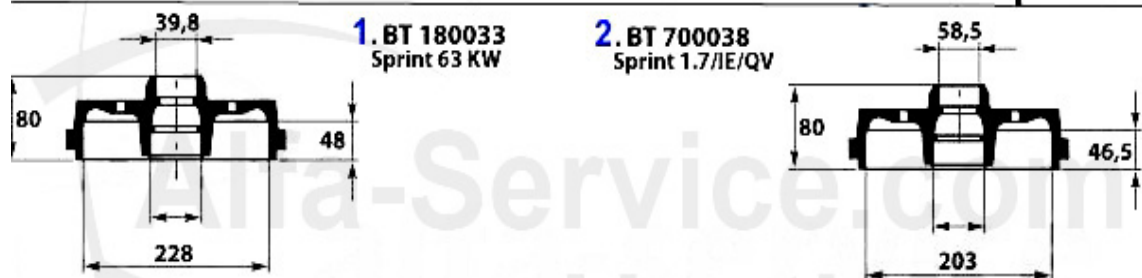

Bremstrommeln/Brakedrums Sud/Sprint

1	BT180033	Tambour de freins 33 (905) 1.2/1.3/ 1.5/ 83-89 Sud / Sprint 1.4 79-89	108.99 EUR
2	BT700038	Tambour de freins Sud/Sprint 1.7 ie QV	108.99 EUR