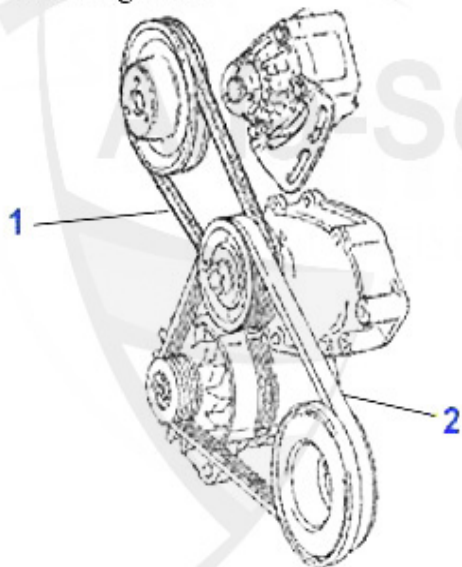

Keil-/Keilrippenriemen 145/6 1.9 TD

ohne/without
Klimaanlage/AC: