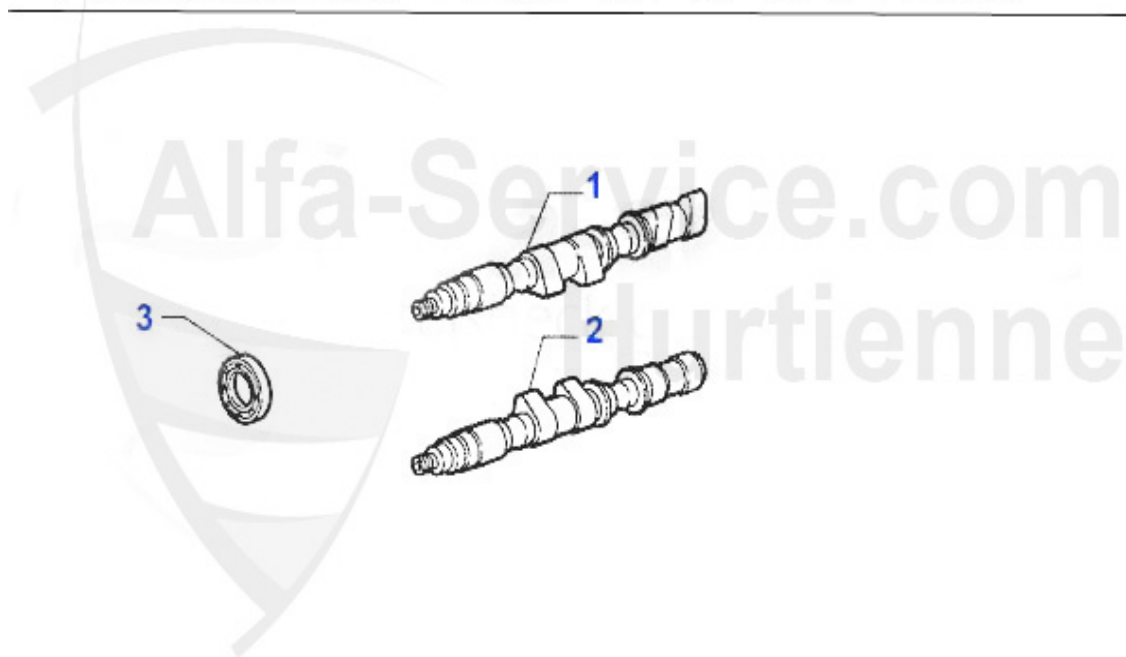

Nockenwelle 145/6 1.7 ie 16V Boxer

1	NKW10542 Nockenwelle (Einlaß) 145/6 1.7 ie 16V	259.00 EUR
2	NKW91896 Nockenwelle (Auslaß) 33,145/6 1.7 i e 16V	258.99 EUR
3	WD57200 CAMSHAFT OIL SEAL 33 (907),145/6 1.7 IE 16V	9.90 EUR