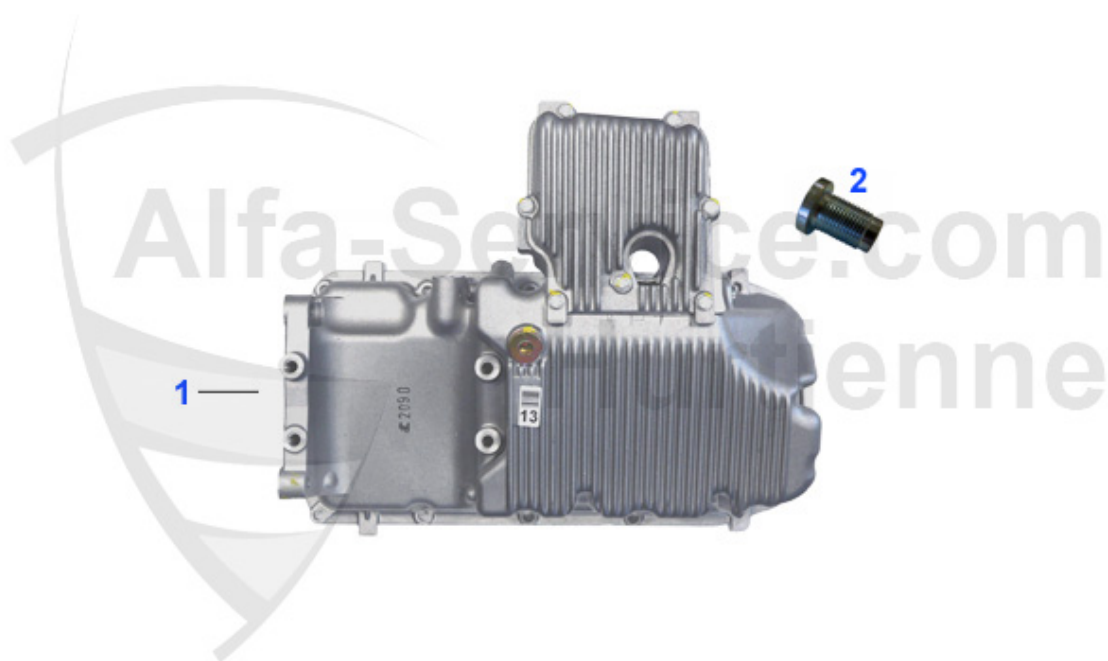

145/6 > ENGINE > ENGINE BLOCK > PIL PAN

1	OW90209	OE. 55190209 PIL PAN 145/6,147,155,156, gtv/spider (916),Nuovo GT	***
2	OWD357	OIL DRAIN SCREW Alfa 145,146,147,155, 156,GT,GTV+Sp.916,NUOVO SPIDER,BRERA O.E. 46476967 (M18x1,5 30mm height)	7.74 EUR