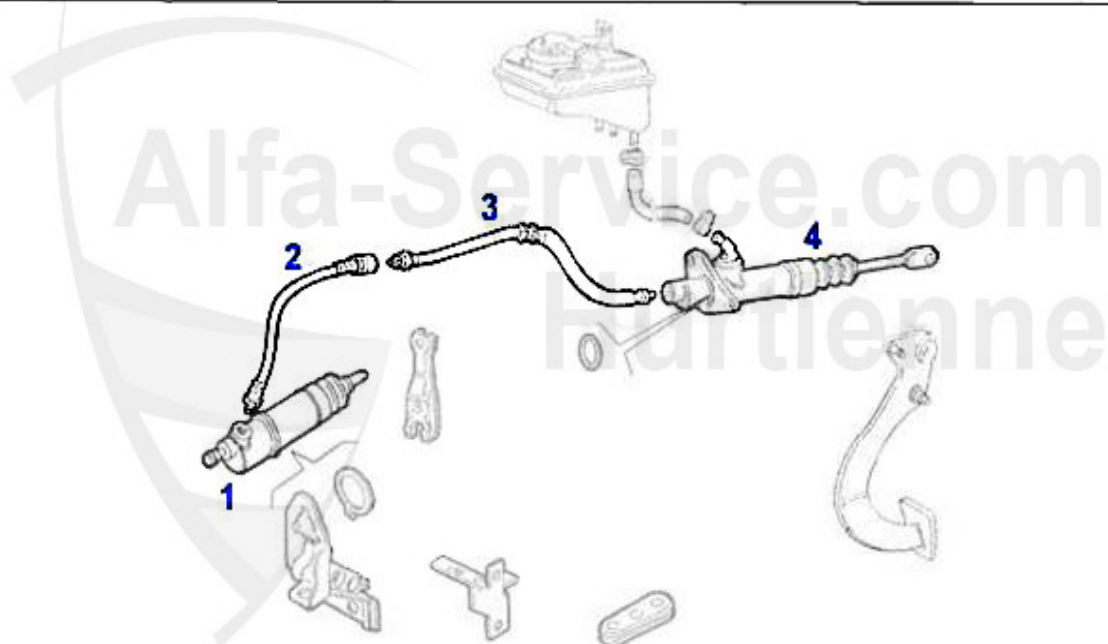

Kupplungsbetätigung/Clutch Actuation 145/6 Boxer Bj. >96

1	KNZ008	OE. 60502665 CLUTCH SLAVE CYLINDER	59.00 EUR
2	KS09618	OE. 82409618 FLEX. HOSE 145/6,155	***
3	KS06168	OE. 60606168 FLEX. HOSE 145/6 Boxer	19.61 EUR
4	KGZ028	CLUTCH MASTER CYLINDER 145/6 1.4,1.6,1.7 16V 94-96	101.55 EUR