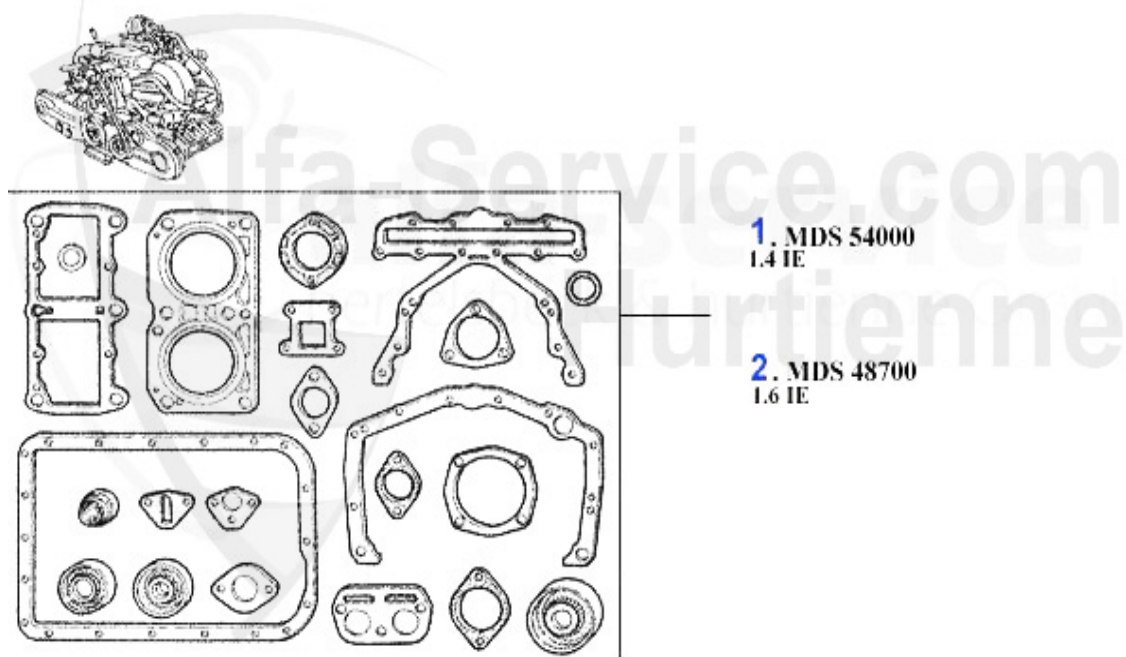

Motordichtsatz/Full Set 145/6 1.4/1.6 IE Boxer

1 MDS54000 ENGINE GASKET SET 33,145/6 1.4 IE 91-96

159.00 EUR

2 MDS48700 ENGINE GASKET SET 33 1.5 IE 90-94 145/6 1.6 IE 94-96

155.00 EUR