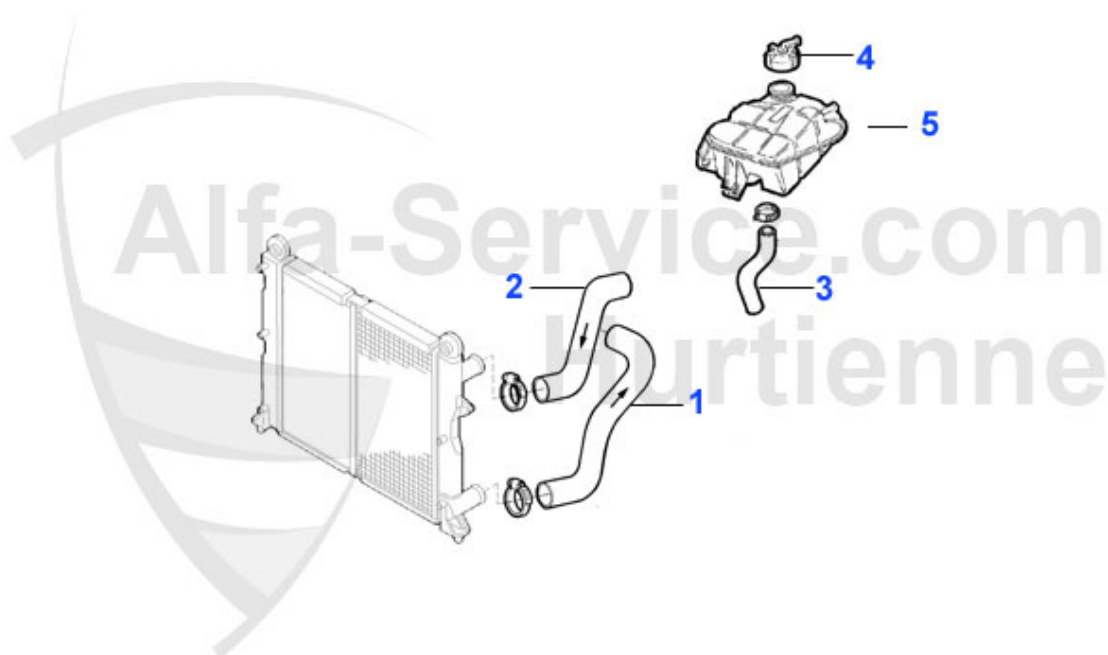

145/6 > ENGINE > COOLING SYSTEM > TS 16V > HOUSES

1	KWS03082 K	12.83 EUR
2	KWS03081 K	***
3	KWS03083 Kühlwasserschlauch unter Ausgleichs behälter 145/6,155 TS 16V	***
4	KD56738 Deckel für Ausgleichsbehälter 145/6,164,166,Spider+GTV916 1,8TS 16V/2,0TS CF2+CF3/2,0JTS	9.37 EUR
5	KWB4720 OVERFLOW CONTAINER 145/146/156 1.8-2.0 TS/1.9-2.4JTD (97-02)	39.00 EUR