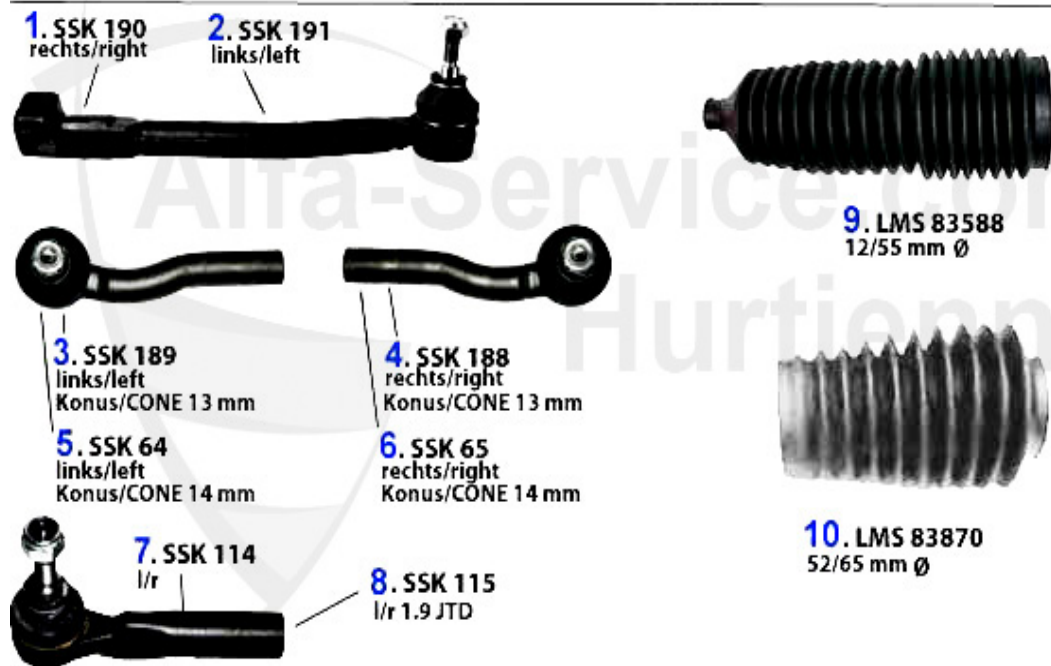

Lenkung/Steering 145/6

1	SSK190	Spurstange rechts 145/6 bj. 94-96	65.00 EUR
2	SSK191	Spurstange links 145/6 bj. 94-96	65.00 EUR
3	SSK189	OE.9947764 TRACK ROD END LEFT OUTER 145/6,155,GTV/SPIDER(916)IMPORTANT: PLEASE CHECK CONE SIZE:SSK189= 14MM SSK64= 14MM	55.00 EUR
4	SSK188	TRACK ROD END RH 145/6,155,916 CONUS SHAFT 13MM	55.00 EUR
5	SSK64	OE.60565706 TRACK ROD END LEFT OUTER 155,SPIDER/GTV(916)IMPORTANT:PLEASE CHECK CONE SIZE/SSK64=14MM, SSK189= 13MM	34.00 EUR
6	SSK65	Spurstangenkopf außen rechts 155, spider/gtv (916) ACHTUNG: auf Konusmaß achten/SSK 65 = 14 mm, SSK 188 = 13mm	34.00 EUR
7	SSK114	Spurstangenkopf außen 145/6,155 spider/gtv (916)	45.01 EUR
8	SSK115	Spurstangenkopf 145/6,155 TD/JTD spider/gtv (916) 6-zylinder	45.01 EUR
9	LMS83588	OE.9941582 STEERING BOOT SET LEFT & RIGHT SIDE 155, GTV/SPIDER (916)	23.09 EUR
10	LMS83870	OE. 9947534 STEERING BOOT 145/6	19.00 EUR