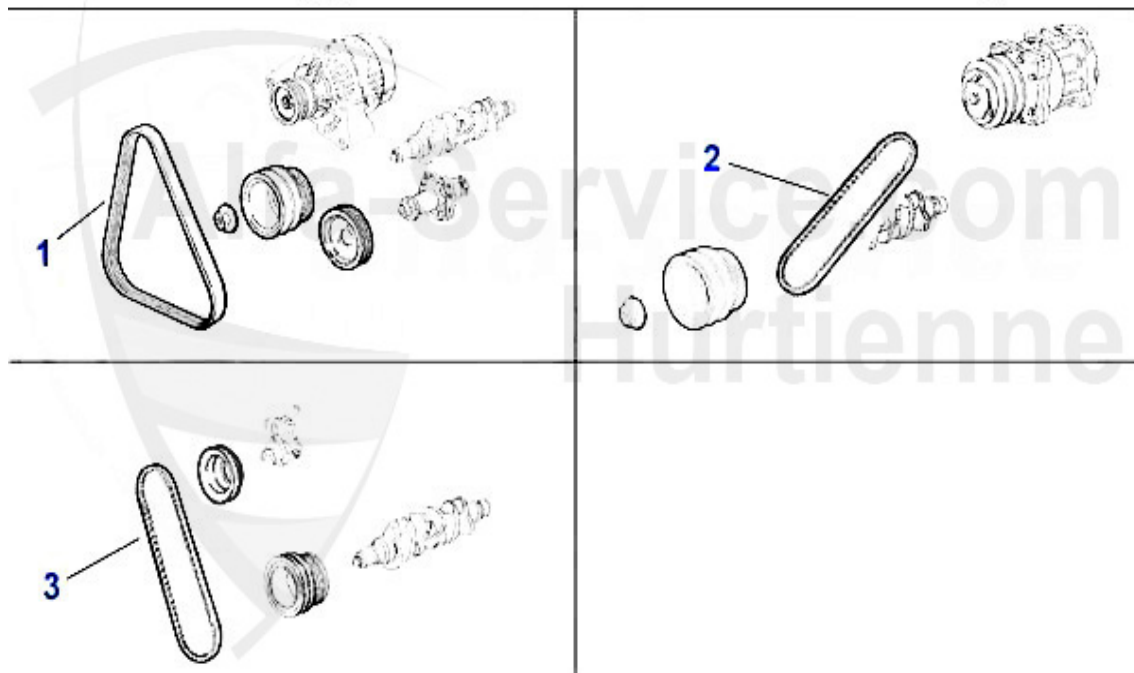

Keil-/Keilrippenriemen 145/6 Boxer Bj. >96

1	KRR5PK865Keilrippenriemen 5PK865 spider (916) 3.0 V6 Servopumpe,145/6 1.4/1.6ie Bj. >96 Wasserpumpe/Generator	16.07 EUR
2	KR13A950 V-BELT 12.5X950 33 (907),145/6 >11.96 CLIMACOMPRESSOR GTV/6	14.64 EUR
3	03 070 0 0 V-BELT 9.5X825 (SPIDER, GT)	13.90 EUR