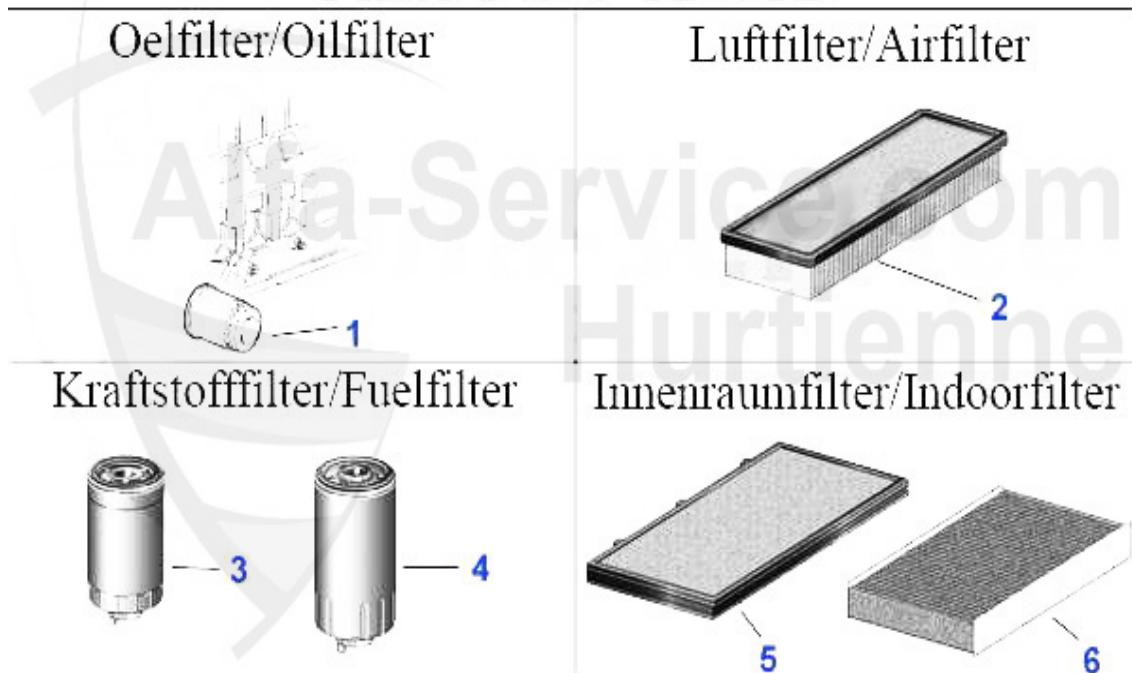

Filter 145/6 TD/JTD

1	OF125	OIL FILTER 75, 90, 145/6, 155, 164 ALFETTA, GIULIETTA, div. 105 screw on cartridge	11.50 EUR
1	OF126	Ölfilter 145/6,147,156,166 JTD Anschraubpatrone	9.13 EUR
2	LF841	AIR FILTER 145/6 TS 16V,1.9 JTD,155 TS 16V, FIRM	10.15 EUR
2	LF358	AIR FILTER 145/6,155 1.9 TD, FIRM	13.23 EUR
3	KF234	Kraftstoff-Filter 6,33,75,90,145/6 155,164 Alfetta,Giulietta 1.8/1.9/2 .0/2.4/2.5 TD Anschraubpatrone	19.08 EUR
4	KF60B	Kraftstoff-Filter 145/6,156,166 JTD (CF2) Bj. >01,Anschraubfilter	12.83 EUR
5	IF309	OE.60810570 INDOOR FILTER 145/6/155 >96 GTV Spider(916) >98, SQUARE	26.91 EUR
6	IF314	OE.60812197 CABIN FILTER 145/6/155 96> GTV/SPIDER (916) 98> SQUARE	26.91 EUR