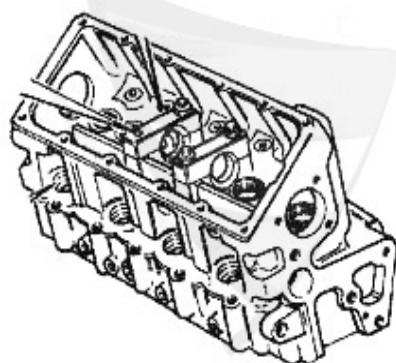

Kopfschraubensatz/Head Screw Set 145/6 1.9 TD

1

---

1 ZKSS7700 HEAD SCREW SET 145/6,155 1.9 TD 94-99

40.94 EUR