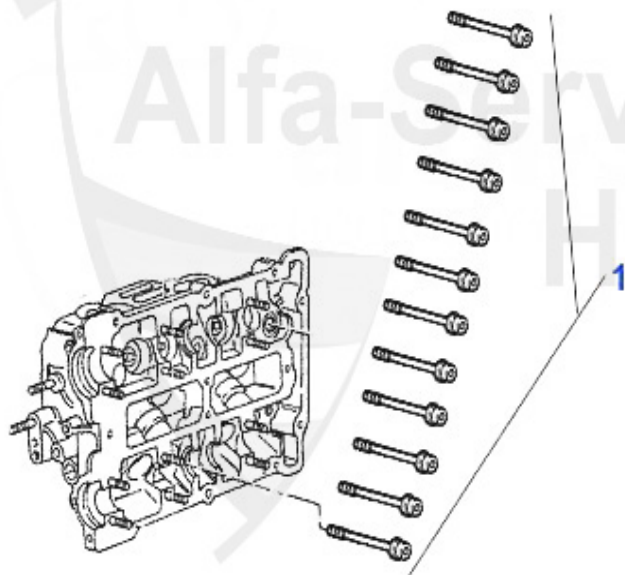

Kopfschraubensatz/Head Screw Set 145/6 1.7 IE 16V Boxer

1 ZKSS263 HEAD SCREW SET 33 (907),145/6 1.7 IE 16V

***