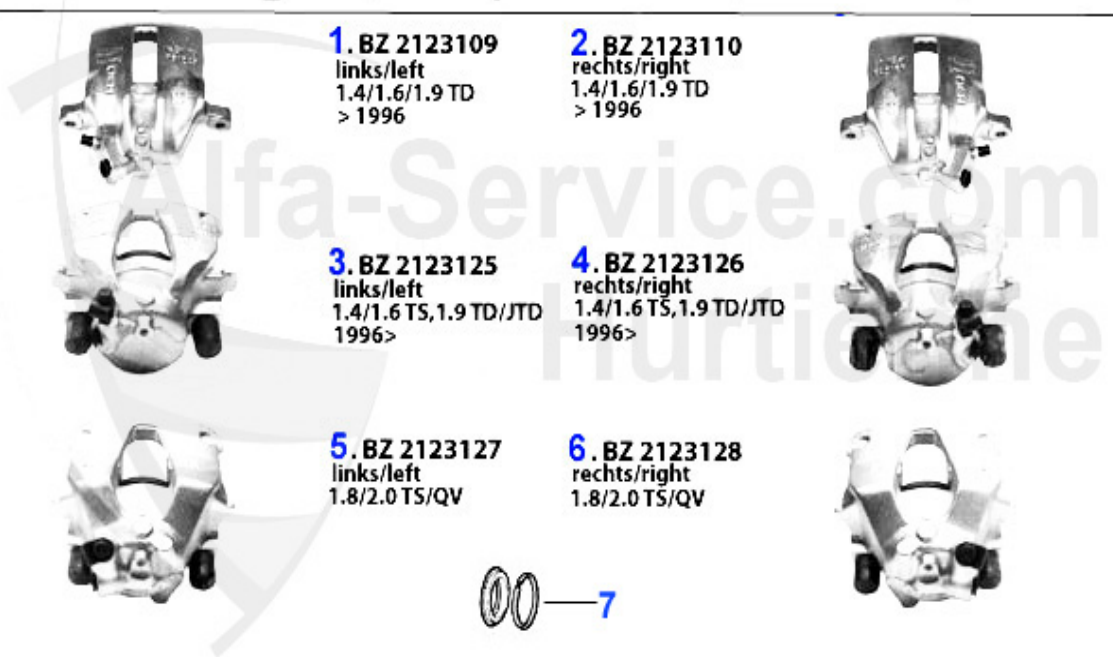

Bremszangen/Calipers 145/6 vorne/front

1	BZ2123109	Bremssattel vl 145/6 1.4/1.6 ie 1.9 TD bj. 94-96 Bremssystem: Bendix 1-kolben Austauschteil	64.96 EUR
2	BZ2123110	Bremssattel vr 145/6 1.4/1.6 ie/ 1.9 TD bj. 94-96 Bremssystem: Bendix 1-kolben Austauschteil	64.96 EUR
3	BZ2123125	OE. 9947121 BRAKE CALIPER FL 145/6 1996> 1.4/1.6 TS,1.9 TD/JTD	66.72 EUR
4	BZ2123126	OE. 9947122 BRAKE CALIPER FR 145/6 1996> 1.4/1.6 TS, 1.9 TD/JTD	66.72 EUR
5	BZ2123127	OE. 9947391 F.BRK.CAL.W/O PAD	***
6	BZ2123128	OE. 9947392 F.BRK.CAL.W/O PAD	94.72 EUR
7	RSBS4359	REPAIRKIT FOR ONE CALIPPER TYP ATE 53MM 145/6 1.4 16VTS,1.8 i.e 16V, 2.0 16V, 1.9JTD, 156 16V TS, 2.5 V6 +SW Models	19.90 EUR
7	RSBS4025	REPAIR KIT FOR CALIPPER ATE 53mm DIAM. (for one calipper) FITS FOR THE MODELS 145/6-(930) 1.4/1.6/1.8/2.0/ 16V/TS 1.9J/TD 94-01, 156+SW(932)1.9JTD 1.6/1.8/2.0/2.4JTD, 3.2GTA, 00-05	21.99 EUR
7	RSBS89990 02	REPAIR KIT FRONT BRAKE CALIPER GTV/ SPIDER (916), 145/6 1.8/2.0 TS	23.68 EUR