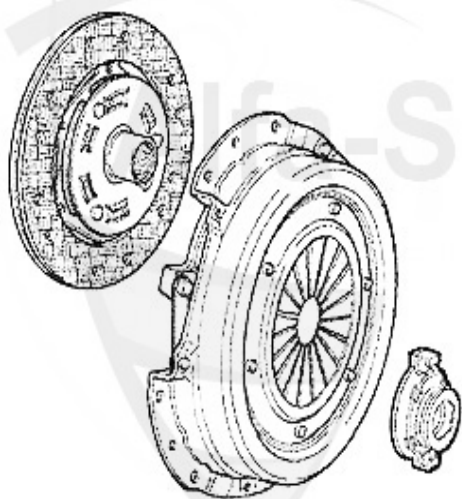

Kupplungs-Kit/Clutch Set 145/6 1.4/1.6/1.8/2.0 TS

1 KK576001
Ø 215 mm
1.4 # >3161888
1.6/1.8 TS 16V

2 KK6203074
Ø 200 mm
1.4 #3161888>

3 KK789001
Ø 230 mm
2.0 TS 16V

1	KK576001 CLUTCH SET 145/6 1.4/1.6/1.8 TS,GTV/ Spider (916)/155 1.6/1.8 TS 16V,2.0 TS 8V 92-99	199.00 EUR
2	KK6203074 Kupplungs-Kit 145/6 1.4 IE 16V TS # 3161888> Getriebe-Typ C.513	204.14 EUR
3	KK789001 OE. 71734766 CLUTCH KIT 2.0 TS 16V 230 mm	269.00 EUR