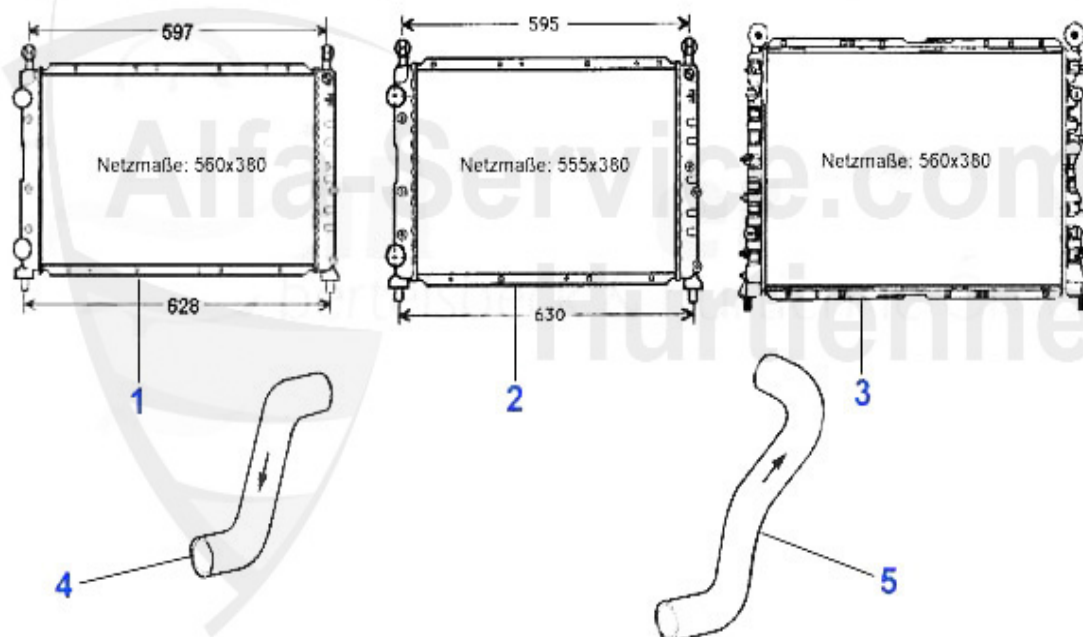

Kühler/Radiator 145/6 TS 16V

1	MK22820	Motorkühler 145/6 1.4/1.6/1.7ie 16V TS Bj. 96-01,155 1.6 16V TS Bj.96>	224.66 EUR
2	MK22992	Motorkühler 145/6,155 1.6/1.7/1.8/ 2.0 TS 16V	213.38 EUR
3	MK22999	RADIATOR 145/6 2.0 16V TS/QV 6.96>	193.89 EUR
4	KWS03081	K	***
5	KWS03082	K	12.83 EUR