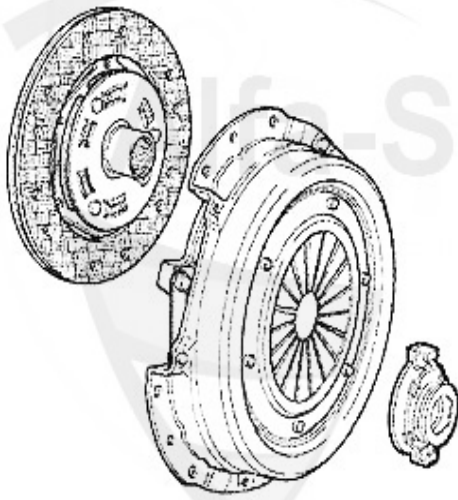

Kupplungs-Kit/Clutch Set 145/6 2.0 Quadrifoglio

---

1. KK789001
Ø 230 mm

---

1 KK789001 OE. 71734766 CLUTCH KIT 2.0 TS 16V 230 mm

269.00 EUR