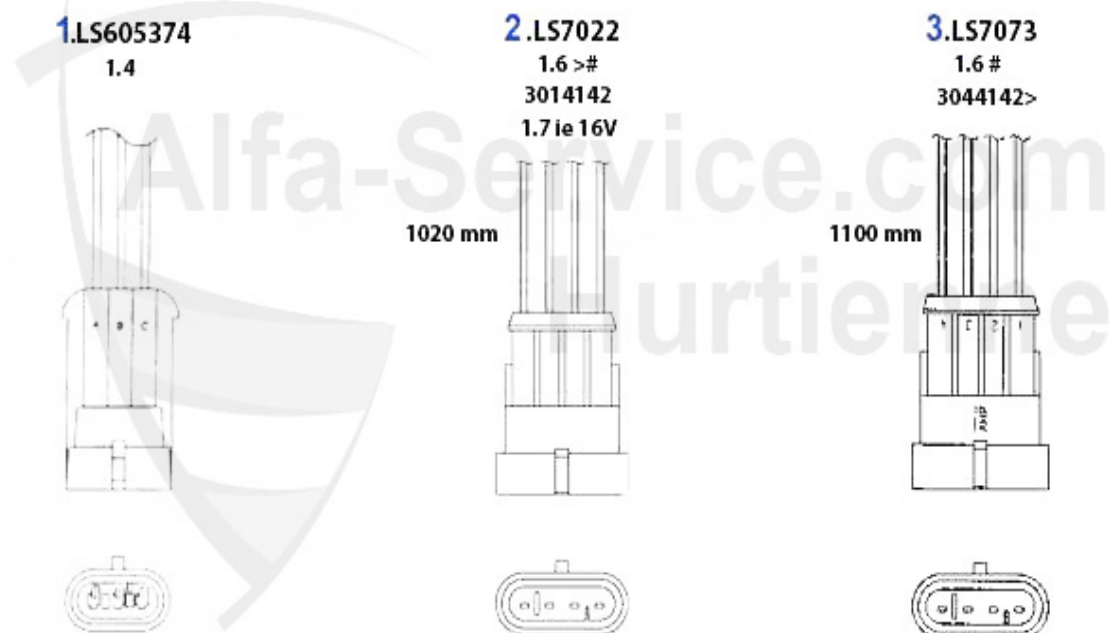

Lambda-Sonde/Lambda Probe 145/6 Boxer Bj. 94-96

1	LS605374	OE. 60605374 LAMBDA PROBE 145/6 1.4 IE BOXER	129.00 EUR
2	LS7022	LAMDA SENSOR 3,0 24V, 164, Spider (916)	85.00 EUR
3	LS7073	LAMBDA PROBE 145/6 1.6 IE >12.96 4 WIRES	58.99 EUR