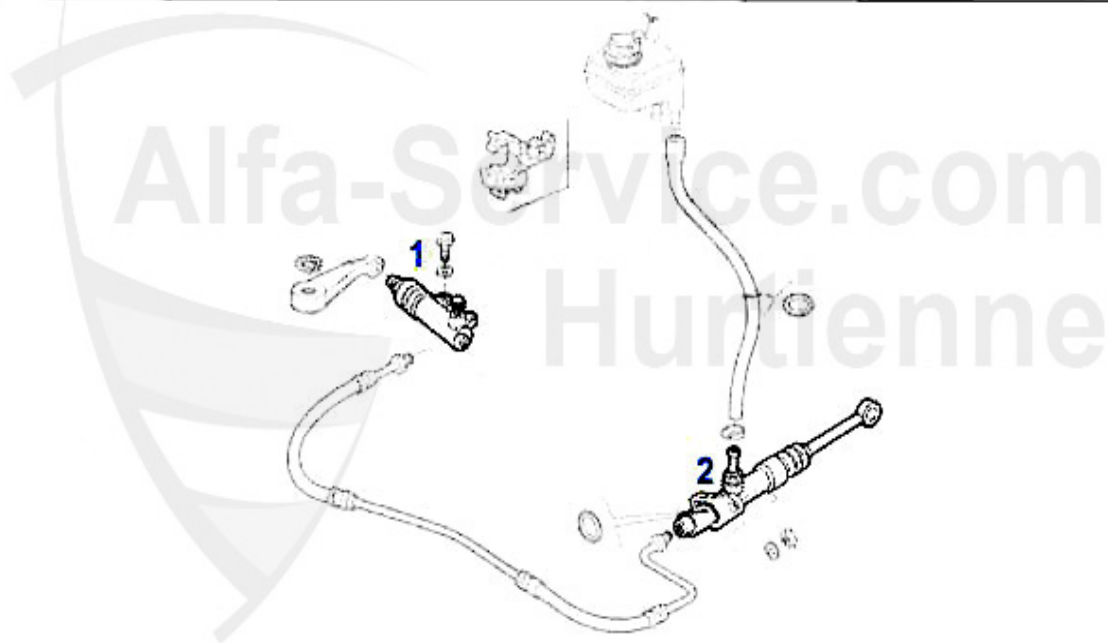

Kupplungsbetätigung/Clutch Actuation 145/6 2.0 TS 16V Quadrifoglio

1	KNZ024	OE.71739541 CLUTCH SLAVE CYL.145/6 155,0075933>,GTV/SPIDER(916) 07.95>	49.90 EUR
2	KGZ027	OE.60814827,CLUTCH MASTER CYLINDER 145/6,155,GTV/SPIDER(916)	89.00 EUR