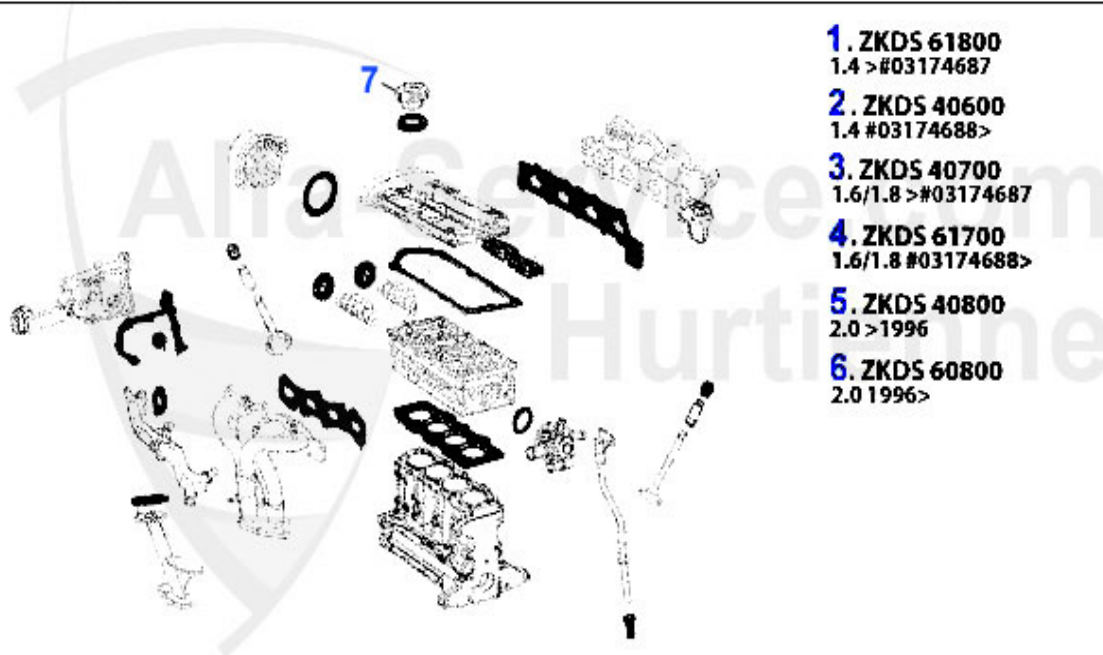

Kopfdichtsatz/Head Set 145/6 TS 16V

- **1. ZKDS 61800**
  1.4 >#03174687
- **2. ZKDS 40600**
  1.4 #03174688>
- **3. ZKDS 40700**
  1.6/1.8 >#03174687
- **4. ZKDS 61700**
  1.6/1.8 #03174688>
- **5. ZKDS 40800**
  2.0 >1996
- **6. ZKDS 60800**
  2.0 1996>

1	ZKDS61800 Kopfdichtsatz 145/6 1.4 ie 16V TS Bj. 96-01 Kunststoff-Ventildeckel	122.08 EUR
2	ZKDS40600 Kopfdichtsatz 145/6 1.4 ie 16V TS Bj. >12.97 Alu-Ventildeckel	111.82 EUR
3	ZKDS40700 Kopfdichtsatz 145/6,155,156,166 1.6-2.0 ie 16V TS Bj. >98 Alu-Ventildeckel	108.74 EUR
4	ZKDS61700 OE. 71713631 HEADSET	132.34 EUR
5	ZKDS40800 Kopfdichtsatz 145/6,155,gtv/spider (916) 2.0 TS 110 KW Bj. 95-01 Alu-Ventildeckel	164.99 EUR
6	ZKDS60800 HEAD GASKET SET 145/6,156,GTV/SPIDER (916) 2.0 16V TS 97-01 PLASTIC VALVE COVER	111.82 EUR
7	OED003 Öleinfülldeckel z.schrauben TS Motoren 145/147/155/156/ 166/916 GTV+Spider/Nuovo GT	45.01 EUR