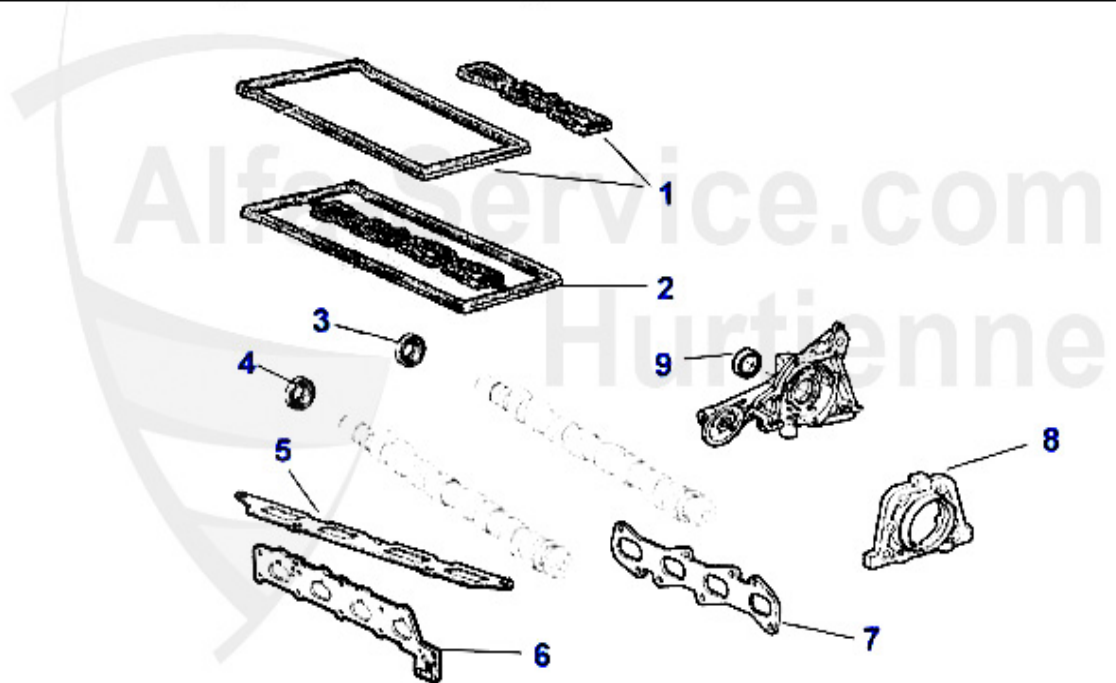

Dichtung Motor/Engine Gaskets 145/6 TS

1	VDD3700	VALVE COVER GASKET (2 PIECES) FOR ALLUMINIUM COVER 145/6,166 DIVERSE 4 CYLINDER	33.90 EUR
2	VDD5400	CAM COVER GASKET FOR PLASTIC COVER 145/6 , 156 GTV/ SPIDER 916 04.98>	33.50 EUR
3	WD55300	CAMSHAFT OIL SEAL 145/6,155,156 1.6,1.7, 1.8,2.0 16V TS	17.90 EUR
4	WD08200	CAMSHAFT 145/6,155,156,GTV/SPIDER (916), 166 VARIOUS 96-01	15.51 EUR
5	ASKD52309	Ansaugkrümmerdichtung 145/6 1.4 TS 16V > #3174687	8.10 EUR
6	ASKD59747	INTAKE MANIFOLD GASKET 145/6,147,155, 156,166,GTV/SPIDER (916),NUOVO GT # 0165088> TS 16V	25.13 EUR
7	AGKD02761	EXHAUST MANIFOLD GASKET 145/6,147,155, 156,166,GTV/SPIDER (916) TS/JTS 16 V STARTING FROM YEAR 1998	24.00 EUR
8	WD0800	OIL SEAL CRANKSHAFT REAR (FLYWHEEL) 147 1.6 TS 16V/1.9 JTD 03>, 156 1.9/2.4 JTD 00>	47.50 EUR
9	WD55200	OE.7628850 oil seal crankshaft front	10.31 EUR
10	AGKD272	Abgaskrümmer-Dichtung 145/6 2.0 16V TS bj. 95-01,155 2.0 16V TS bj. 92 -97,spider/gtv (916) 2.0 TS 16V bj. 95-98	24.49 EUR