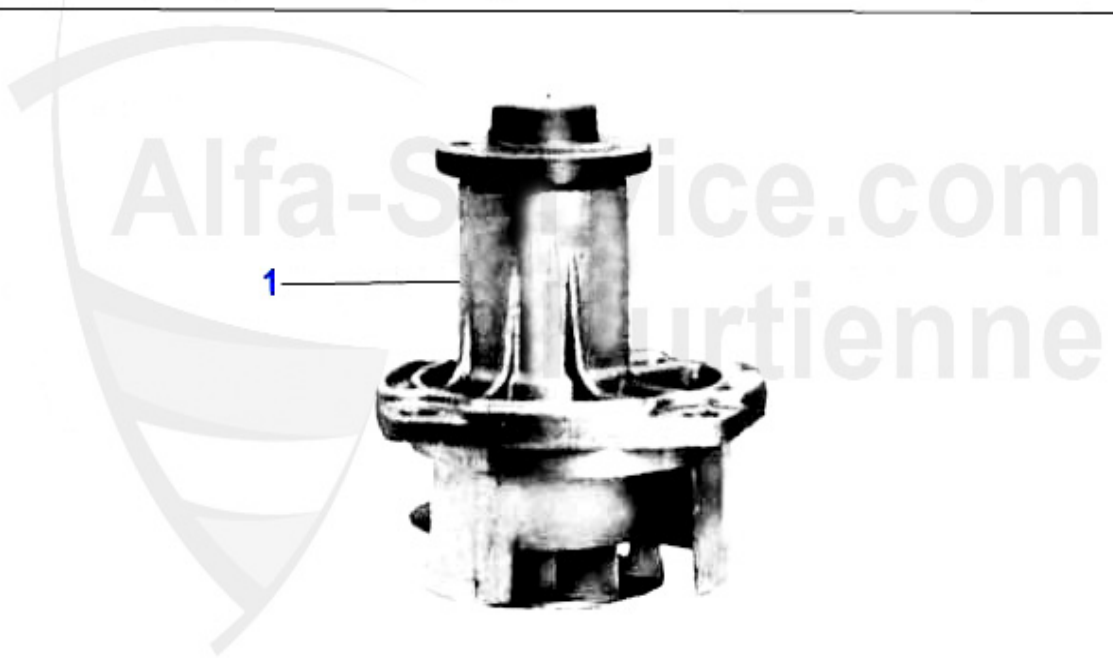

Wasserpumpe/Waterpump 145/6 1.4/1.6 Boxer Bj. 94-96

---

1 WP02110 OE. 60614390 WATER PUMP BOXER

62.50 EUR