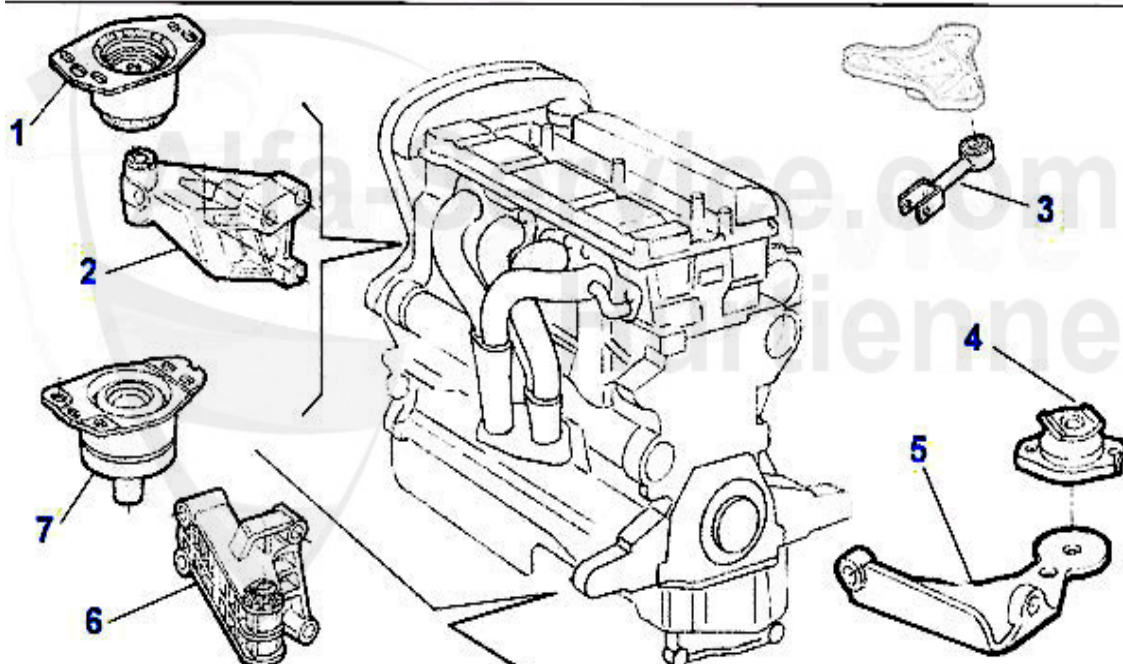

Motorlager/Engine Mount 145/6 TS 16V

1	ML52930	OE. 46452930 ENGINE MOUNT FL 145/6 1999> 2.0 TS 16V,155 1.6/1.8 TS 16V,156 1.6 TS 16V	149.00 EUR
1	ML3237	FRONT ENGINE MOUNT 145/6,155 all TS MODELS 16V & 6 CYL.,GTV/Spider (916) 4 CYL.	50.78 EUR
2	ML99403	OE. 60672234/60599403 ENGINE MOUNT	109.00 EUR
3	ML88458	Motorzugstange 145/6,155,gtv/spider (916) 2.0 TS 16V	***
3	ML52899	OE. 60652899 ENGINE MOUNT 145/6 2.0 TS, 147 all,156,gtv/spider (916) 1998>, Nuovo GT TS/JTS (without Selespeed)	***
3	ML26822	OE. 60626822 ENGINE MOUNT 145/6 1.6/1.8 TS 16V	30.68 EUR
3	ML27691	OE. 60627691 ENINEMOUNT RR 145/6,155, 156,gtv/spider (916),Nuovo GT TS 16V	35.81 EUR
3	ML29981	OE. 60629981 ENGINE MOUNT RR 145/6 1.4 TS 16V	32.50 EUR
4	ML3234	OE. 7652240/60808861 ENGINE MOUNT	73.99 EUR
4	ML13084	OE. 7792020/60813084 ENINGE MOUNT RR 145/6 1.4 TS 16V	85.00 EUR
4	ML14239	OE. 46467329/60814239 ENGINE MOUNT 145/6 1.4 TS 16V GEARBOX: C 513	69.00 EUR
5	ML70915	OE. 7770915 SUPPORT	196.59 EUR
5	ML48368	OE. 46448368/60813085 ENGINE SUPPORT RR 145/6 1.4 TS 16V	138.00 EUR
6	ML23429	OE. 46423429 SUPPORT	***
7	ML88460	ENGINE MOUNT 145/6,147 (74KW),155,156, GTV/SPIDER (916)	45.01 EUR