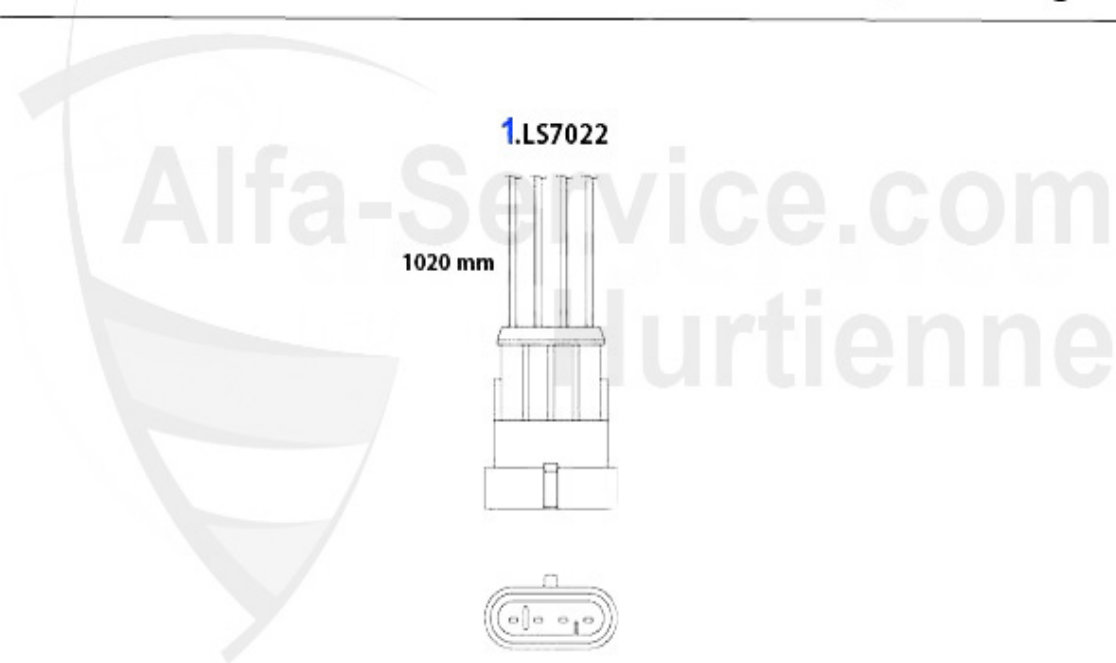

Lambda-Sonde/Lambda Probe 145/6 TS Quadrifoglio

---

1 LS7022 LAMDA SENSOR 3,0 24V, 164, Spider (916)

85.00 EUR