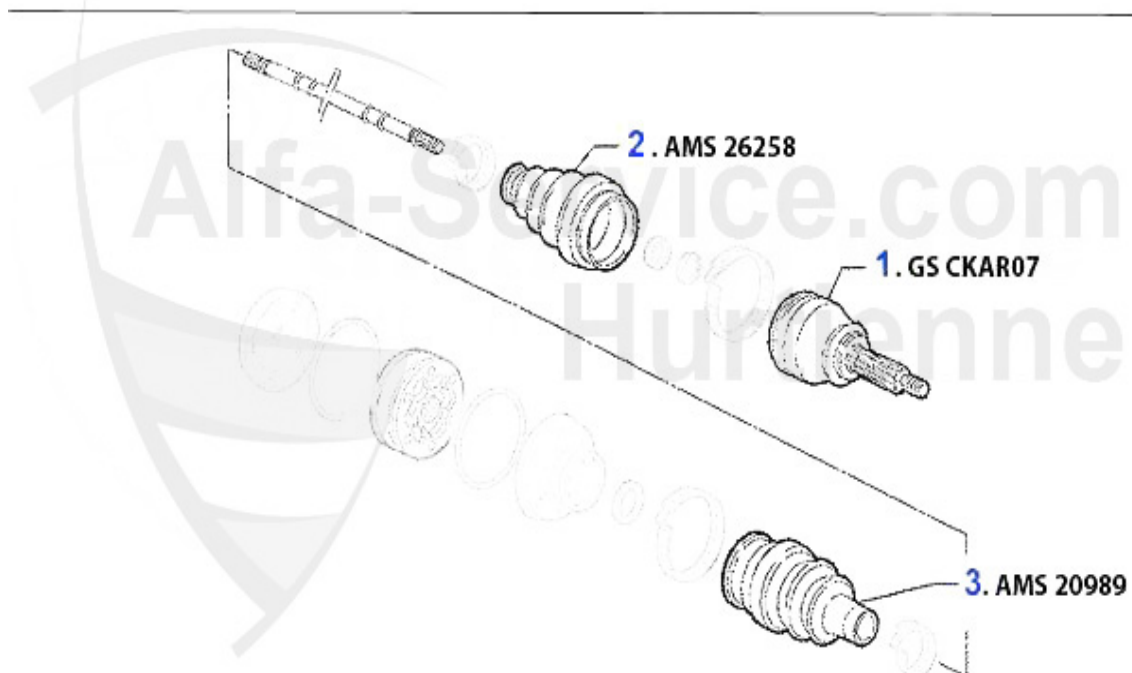

Antriebswelle/Driveshaft 145/6 1.9 JTD

2 AMS26258 INTERIOR AXLE BOOT 155 2.0TB,2.5TD (107-22mm) SPIDER 916 3.0 V6

14.26 EUR

3 AMS20989 OE.46429633, outer joint gaiter 145/6 147, 156, 166

17.90 EUR