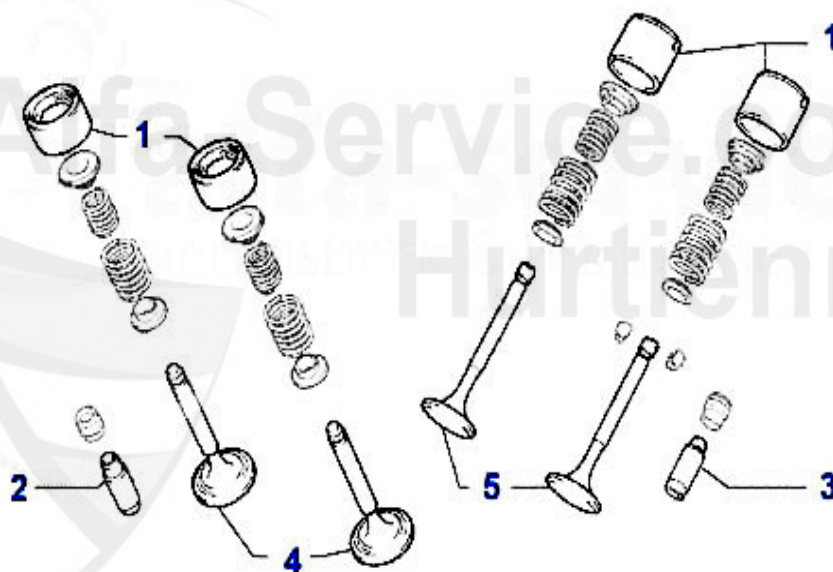

Ventiltrieb 145/6 TS 16V

1	HST12769	HYDRAULIC VALVE LIFTER 145/6,147,155 156,166,GTV/SPIDER(916)16V TS ALL!	6.50 EUR
2	VFA11582	Ventilführung Auslaß + 0.05 TS 16V	21.03 EUR
3	VFE11575	Ventilführung Einlaß +0.05 TS 16V	21.03 EUR
4	VA35899	Ventil-Auslaß 145/6 1.4/1.6 TS 16V, 147 1.8/2.0 TS 16V	22.47 EUR
4	VA91934	EXHAUST VALVE 145/6,155,156,SPIDER/GTV (916) 1.6/1.8/2.0 TS 16V	18.05 EUR
5	VE35898	Ventil-Einla	22.57 EUR
5	VE91933	INLET VALVE 145/6,155,156,SPIDER/GTV (916) 1.6/1.8/2.0 TS 16V	15.28 EUR