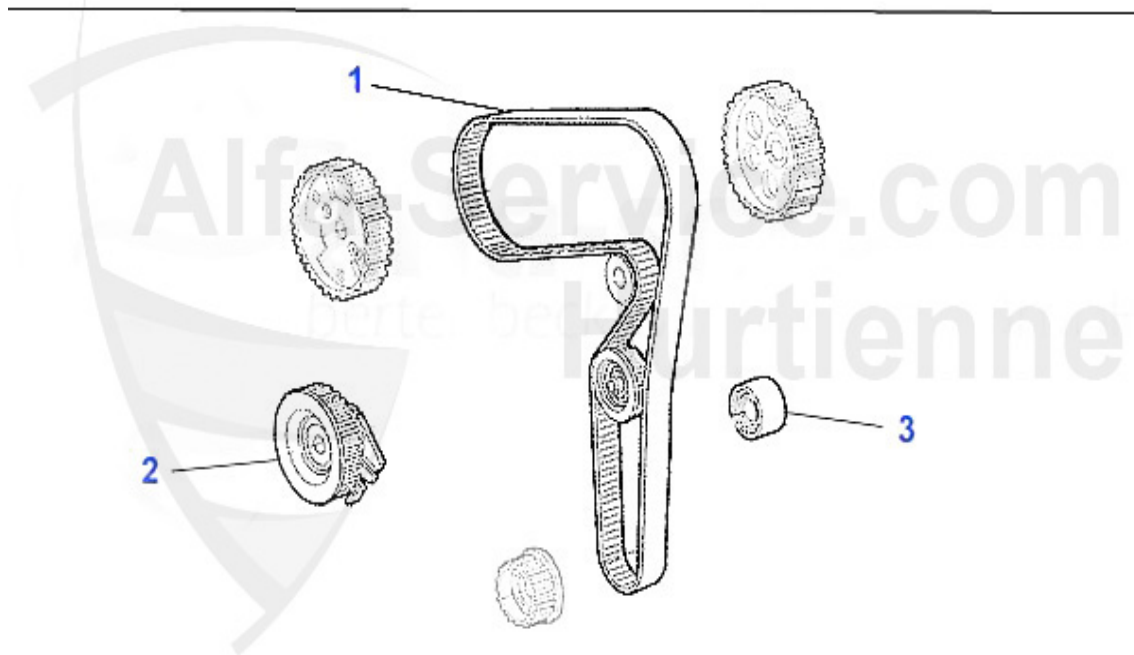

Zahnriemen 145/6 1.9 JTD

1	ZR94713	OE.60814603 DRIVE BELT 190SHPN240H 145/6, 156,166 1.9/2.4 JTD CAMSHAFT HIGH TEMPERATURE VERSION	43.60 EUR
2	SR55844	TENSIONING PULLEY TIMING BELT 145/6/7 , 156 , 166 1,9 & 2,4 JTD	68.22 EUR
3	UR55842	GUIDE PULLEY TIMING BELT 145/6/7,156 , 166 1,9 & 2,4 JTD	34.77 EUR