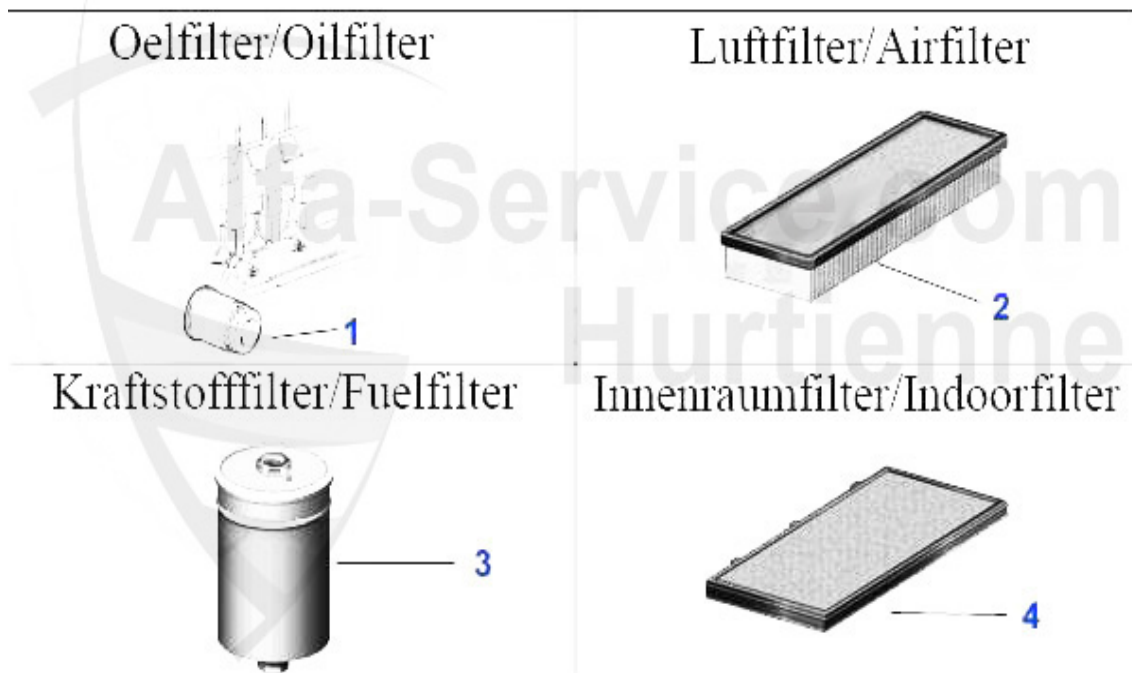

Filter 145/6 Boxer

1	OF122	Ölfiler 145/6 1.4/1.6/1.7/ie/16V 164/Super V6 24V Anschraubpatrone	13.90 EUR
2	LF185	AIR FILTER 33 (905/7),145/6 BOXER, FIRM	20.90 EUR
3	KF96	FUEL FILTER SUD/SPRINT,33 (905/7),145/6, 155,SCREW CARTRIDGE	25.99 EUR
4	IF309	OE.60810570 INDOOR FILTER 145/6/155 >96 GTV Spider(916) >98, SQUARE	26.91 EUR