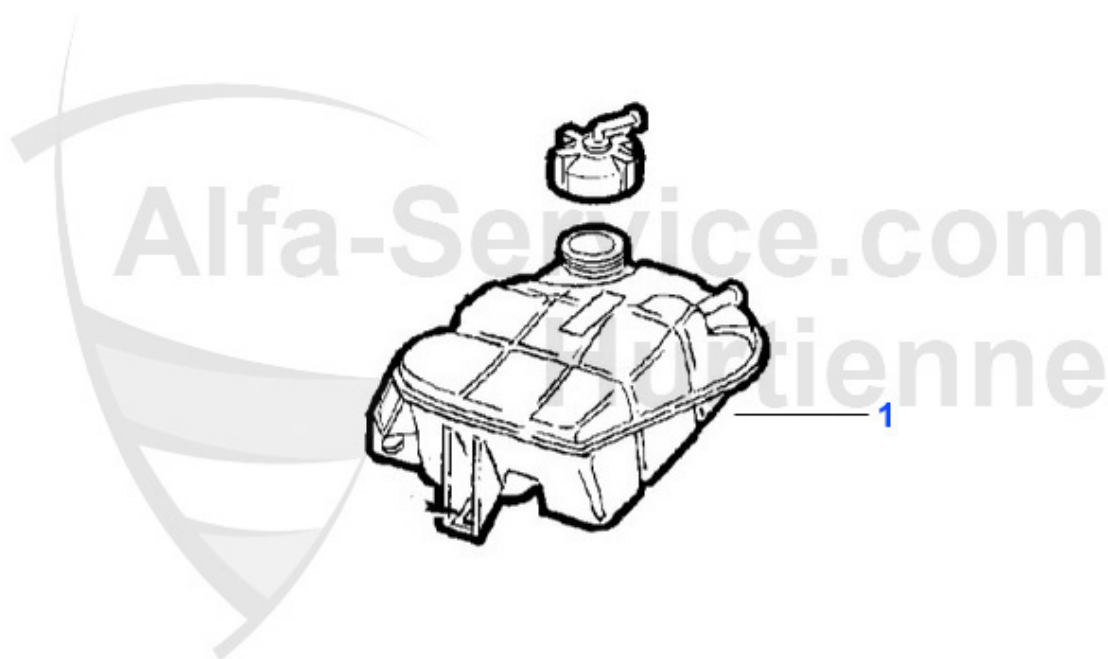

1 KWB4720 OVERFLOW CONTAINER 145/146/156 1.8-2.0 TS/1.9-2.4JTD (97-02)

39.00 EUR