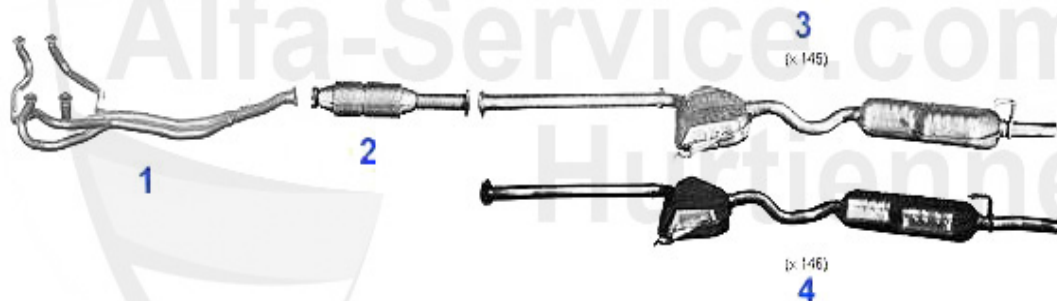

Abgasanlage/Exhaust System 145/6 Boxer Bj. 94-96

5 x4   6 x1   7 x1   8 x1   9 x1   10 x1

145 / 146 1.3/1.6/1.7 16V

'94-'96

1	VR113001	Hosenrohr 145/6 1.3/1.6 ie	279.00 EUR
1	VR11577	OE. 60611577 EXHAUST PIPE 145/6 1.7 IE 16V 1994-96	***
2	KAT113033	CATALYST 145/6 1.3-1.7 IE 16V 94-96	460.61 EUR
3	ESD113009	OE.60610407 MIDDLE+END MUFFLER 145 1.4-1.7 16V	199.49 EUR
4	ESD114009	Mittel + Endschalld.146 1.4-1.7 16V Bj. 94-96	190.22 EUR
5	SAT094405	EXHAUST GASKET ARNA,SUD/SPRINT,33 (905/7),145/6 BOXER	2.90 EUR
6	SAT094494	Dichtung Hosenrohr/Kat 145/6	4.77 EUR
7	SAT094002	Brennring Kat Diverse Modelle	8.90 EUR
8	SAT091124	SILENT BLOC/EXHAUST SUSPENSION 145/6,155	3.59 EUR
9	SAT091011	OE 60521386, RUBBER RING EXHAUST MOUNTING DIVERSE TYPES	1.80 EUR
10	SAT091041	OE.60586017 RUBBER HANGER EXHAUST 145/6, 155 ESD	4.50 EUR