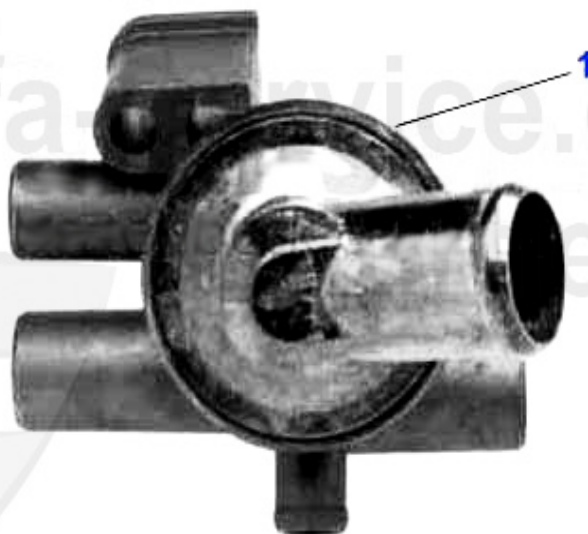

Thermostat 145/6 1.4/1.6 Boxer Bj. 94-96

---

1 TH595386 THERMOSTAT 1.4/1.5/1.6/1.7 IE 33, 145/6 (WITH HOUSING)

***