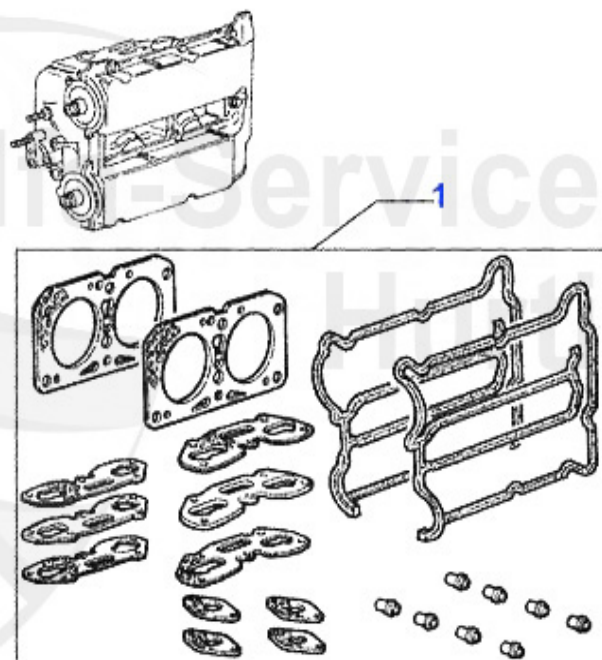

Kopfdichtsatz/Head Set 145/6 1.7 IE 16V Boxer

1 ZKDS2700 HEAD GASKET SET 145/146/33 1.7 IE 16V 90-96

116.62 EUR