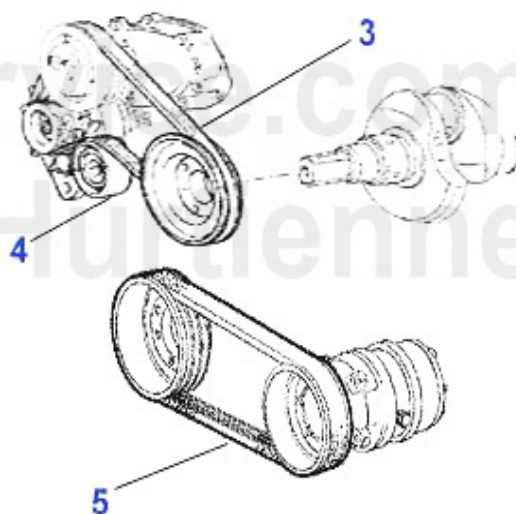

mit/with
Klimaanlage/AC: