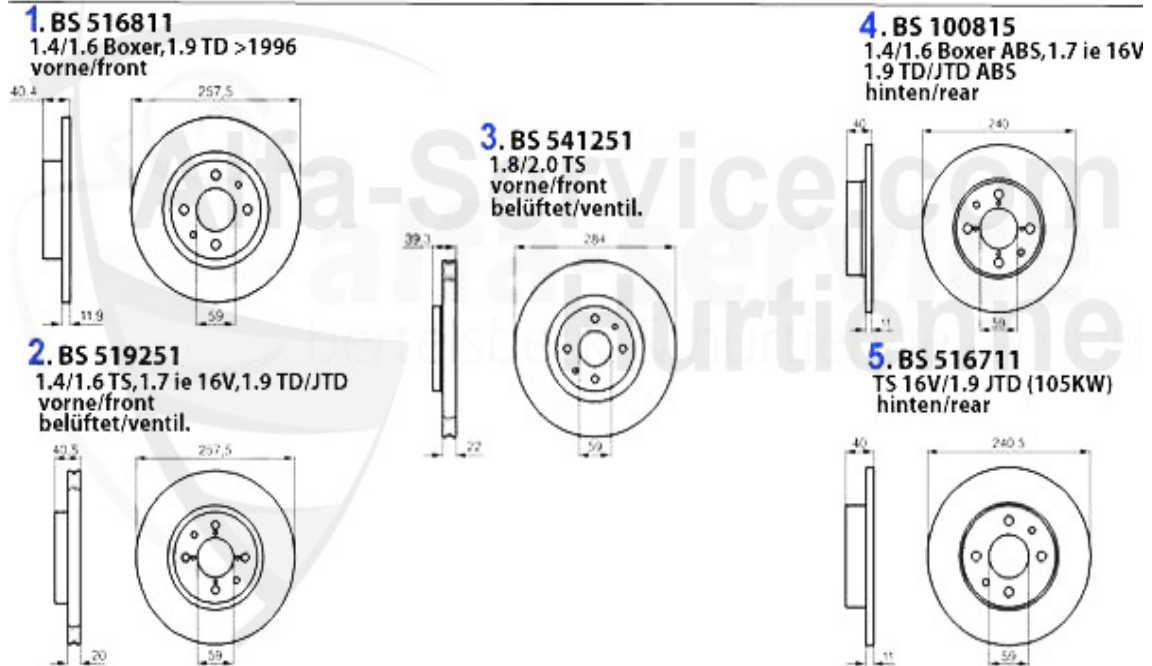

Bremsscheiben/Brakedisks 145/6

1	BS516811	FRONT BRAKE DISK 145/6 1.4/1.6 IE YEAR 94-12.96/1.9 TD YEAR 94-99 155 1.9 TD	19.90 EUR
2	BS519251	FRONT BRAKE DISK 145/6 1.4/1.6/1.7 IE 16V TS/1.9 TD/JTD 94-01,155 1.6/1.7/ 1.8/2.0/16V/TS 93>	28.50 EUR
3	BS541251	FRONT BRAKE DISK 145/6 1.8/2.0 16V TS/QV 96>	54.00 EUR
4	BS100815	Bremsscheibe HA 33 (907) 1.4/1.5/ 1.7/ie/16V, 145/6 1.4/1.6/1.7/1.8/ 2.0/ie/16V/TS/1.9/TD/JTD/alle mit ABS, 155 1.6/1.7/2.0/16V/TS/2.5 V6/ TD bj. 05.96>	17.90 EUR
5	BS516711	REAR BRAKE DISK 145/6 1.4/1.8 16V TS 01.97>/2.0 16V TS/1.9 JTD ALL, 155 ALL	14.90 EUR