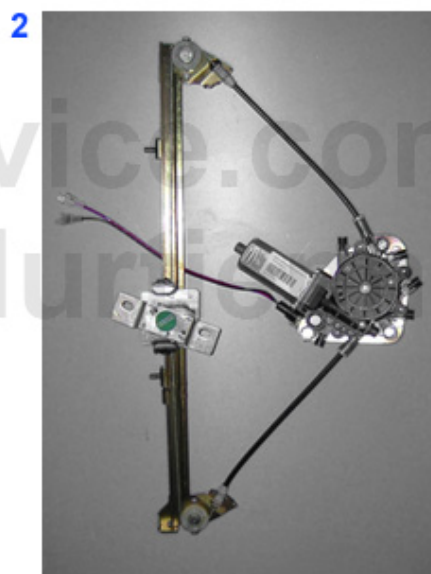

Dachwindabweiser/Top Draftdeflector 145/6

1 DWA1117 DRAFT DEFLECTOR 145/6, 155

46.67 EUR

Seitenwindabweiser/Side Draftdeflector 145/6

- | | | |
|---|---------|--------------------------|
| 1 | SWA2030 | SIDE DRAFT DEFLECTOR 145 |
| 2 | SWA2033 | SIDE DRAFT DEFLECTOR 146 |

51.19 EUR

145/6 > BODY > WINDOW REGULATOR

1	FH010122	WINDOW REGULATOR COMPLETE 145/6 FRONT L (AFTERMARKET PRODUCT)	97.00 EUR
1	FH010123	WINDOW REGULATOR COMPLETE 145/6 FRONT R (AFTERMARKET PRODUCT)	97.00 EUR
2	FH010124	WINDOW REGULATOR COMPLETE 145/6 REAR R	116.99 EUR
2	FH010125	WINDOW REGULATOR COMPLETE 145/6 REAR L (AFTERMARKET PRODUCT)	116.99 EUR