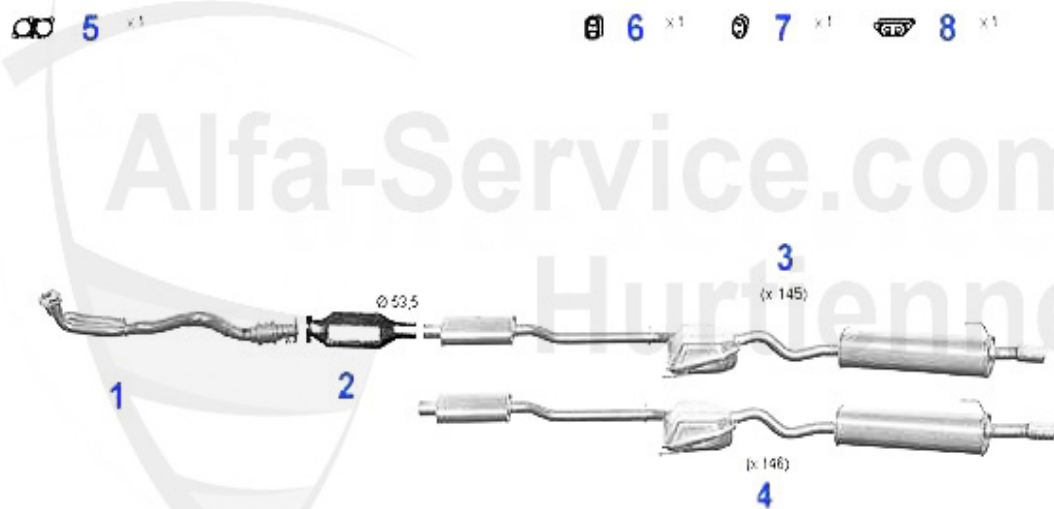

Abgasanlage/Exhaust System 145/6 TS 16V

145 / 146 16V T.S. 1.4/1.6/1.8/2.0

'97-

1	VSD116201 Vorschalldämpfer 145/6 1.4-2.0 16V TS bj. 97> 155 1.6-2.0 16V TS bj. 96-97	159.01 EUR
2	KAT116233 Katalysator 145/6 1.4-2.0 16V TS bj. 97> 155 1.6-2.0 16V TS bj. 96-97	646.29 EUR
3	ESD113409 Schalld. kompl. ab KAT 145 16V TS 1.4-2.0 '97-	229.00 EUR
4	ESD114409 Schalld. kompl. ab KAT 146 16V TS 1.4-2.0 '97-	232.00 EUR
5	SAT094474 Dichtung VSD spider/gtv (916) 145/6,155,156 2.0 TS 16V	10.77 EUR
6	SAT091124 SILENT BLOC/EXHAUST SUSPENSION 145/6,155	3.59 EUR
7	SAT091140 Gummi/Auspuffaufhängung 145/6 ESD 16V TS,155 2.0 16V TS	4.19 EUR
8	SAT091041 OE.60586017 RUBBER HANGER EXHAUST 145/6, 155 ESD	4.50 EUR