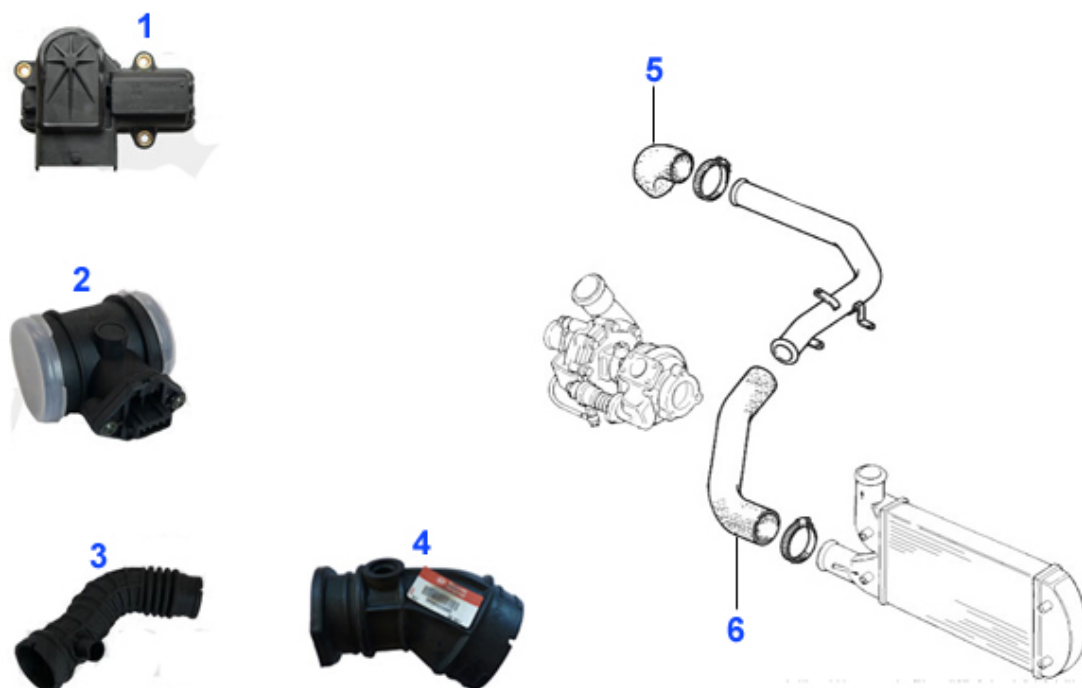

145/6 > ENGINE > AIR SYSTEM

1	LR13829	OE. 71713829 ELECTRO-VALVE	***
2	LMM07008	OE. 46407007 FLOWMETER TS 16V	348.99 EUR
3	LMS93709	Luftmassenschlauch 147/6 u.155 4 Zylindermotoren am Luftfilter 145/6 (94-99) AR155 (92-97)	***
4	LMS25695	Luftmassenschlauch 145/146 1.4 I.E. 16V TS	***
5	KWS31298	Ladeluftschlauch am Turbolader 145/146/155 1,9 TD	45.65 EUR
6	KWS60171	Kühlwasserschlauch zum Ladeluftkühler 155 1.9 TD	21.85 EUR