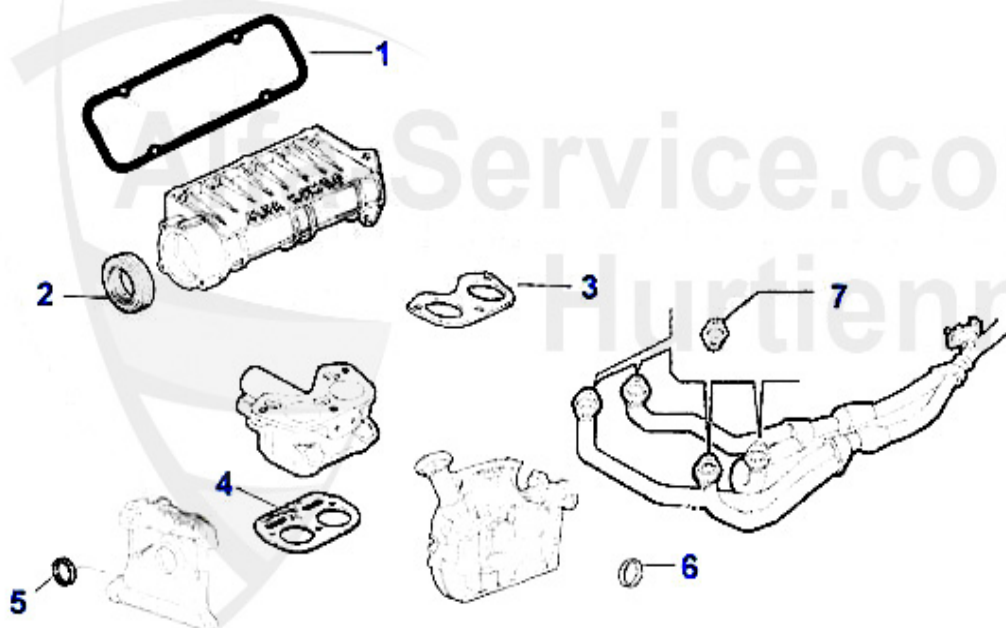

Dichtungen Motor/Gaskets Engine 145/6 1.4/1.6 IE Boxer

1	VDD3800	Ventildeckeldichtung Arna,Sud/Sprint,33 (905/7),145/6 kork	2.57 EUR
1	VDD3900	Ventildeckeldichtung Arna,Sud/Sprint,33 (905/7),145/6 kork gummiert	10.90 EUR
2	WD14200	OE.60502913 OIL SEAL CAMSHAFT SUD SPRINT, 33 (905/7), 145/6 BOXER	12.14 EUR
3	ASKD24717	Ansaugkr	5.50 EUR
4	ASKD04851	Ansaugkr	3.50 EUR
5	WD17600	CRANKSHAFT OIL SEAL FRONT 40/56/10 ARNA,SUD/SPRINT,33 (905/7),145/6 BOXER, 155 TS 8V # 0006645	18.66 EUR
6	WD30500	REAR CRANKSHAFT OIL SEAL ARNA,SUD/ SPRINT,33 (905/7),145/6 BOXER	39.00 EUR
7	SAT094405	EXHAUST GASKET ARNA,SUD/SPRINT,33 (905/7),145/6 BOXER	2.90 EUR