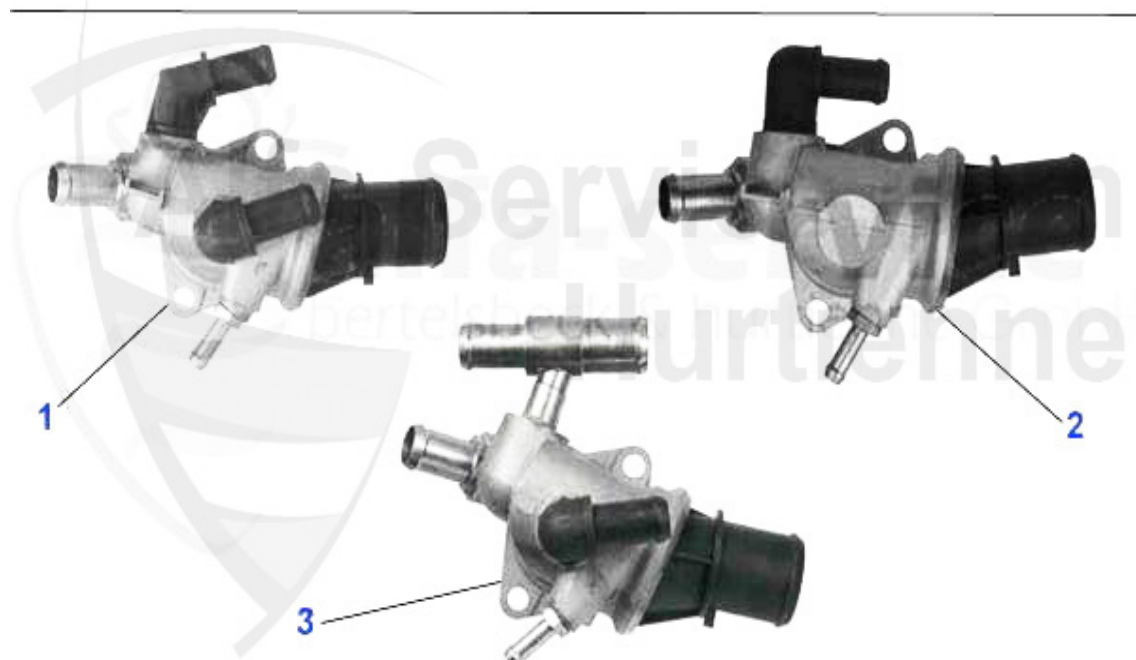

Thermostat 145/6 TS 16V

1	TH656883	Thermostat 145/6,155,1.4/1.6 ie TS Bj. 97>,Gehäusethermostat	67.50 EUR
2	TH650688	OE.60653946,THERMOSTAT WITH HOUSING 1.6/1.8/2.0 IE TS YEAR 98>,THERMOSTAT 145/6,147,156,GTV(916),TS 16V	69.00 EUR
3	TH649083	OE. 60602148 THERMOSTAT 145/6,155,916 TS 16V	89.00 EUR