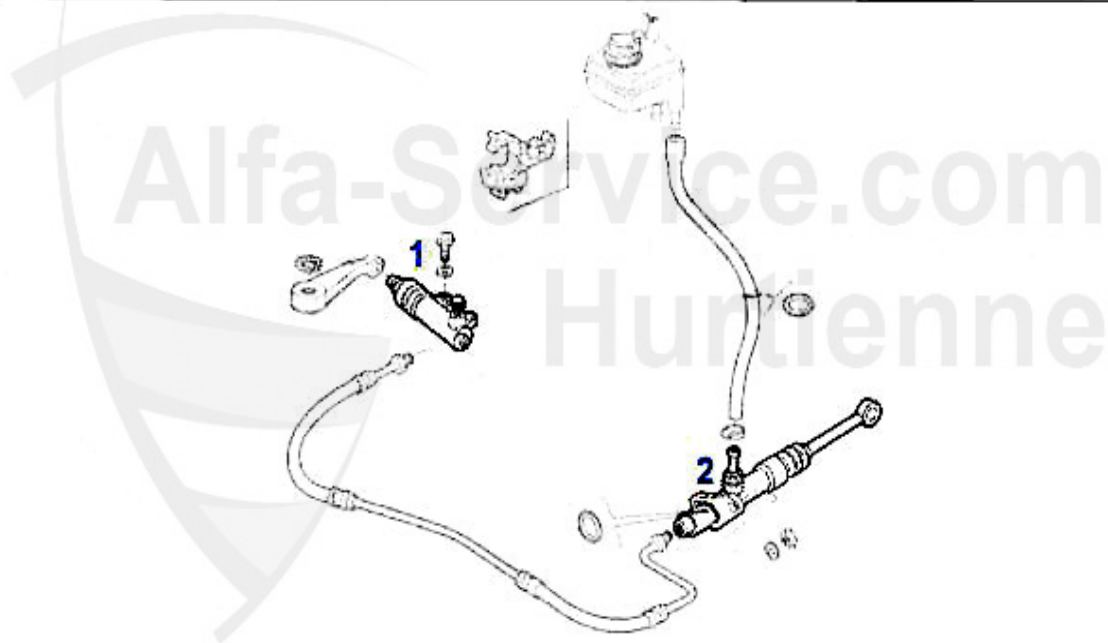

Kupplungsbetätigung/Clutch Actuation 145/6 TS 16V

1	KNZ024	OE.71739541 CLUTCH SLAVE CYL.145/6 155,0075933>,GTV/SPIDER(916) 07.95>	49.90 EUR
2	KGZ027	OE.60814827,CLUTCH MASTER CYLINDER 145/6,155,GTV/SPIDER(916)	89.00 EUR