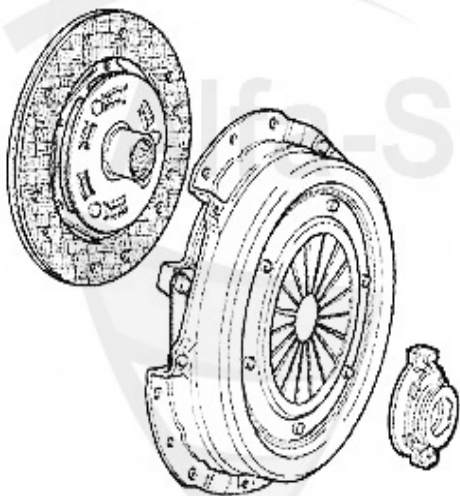

Kupplungs-Kit/Clutch Set 145/6 Boxer Bj. >96

1 KK779001

Ø 200 mm

1.4/1.6 IE

Bj. 94-96

2 KK778001

Ø 215 mm

1.7 IE 16V