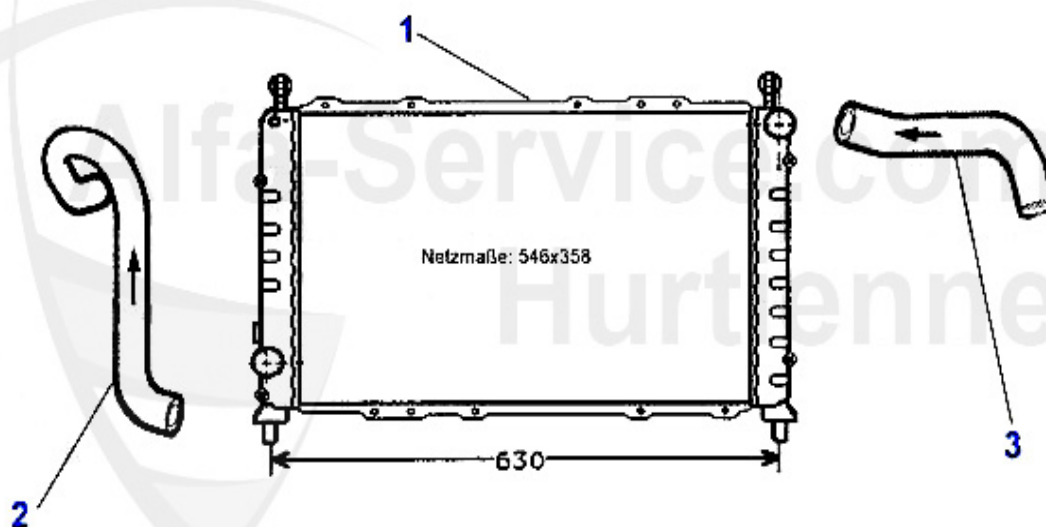

Kühler/Radiator 145/6 1.4/1.6 Boxer Bj. 94-96

1	MK22880 OE.60590292 RADIATOR 145/6 1.4,1.6,1.7 16V WITH/WITHOUT AC 07.94.12.96	242.00 EUR
2	KWS89413 K	12.61 EUR
3	KWS89412 UPPER WATER HOSE 145/6 1.4/1.6/1.7 ie	19.90 EUR