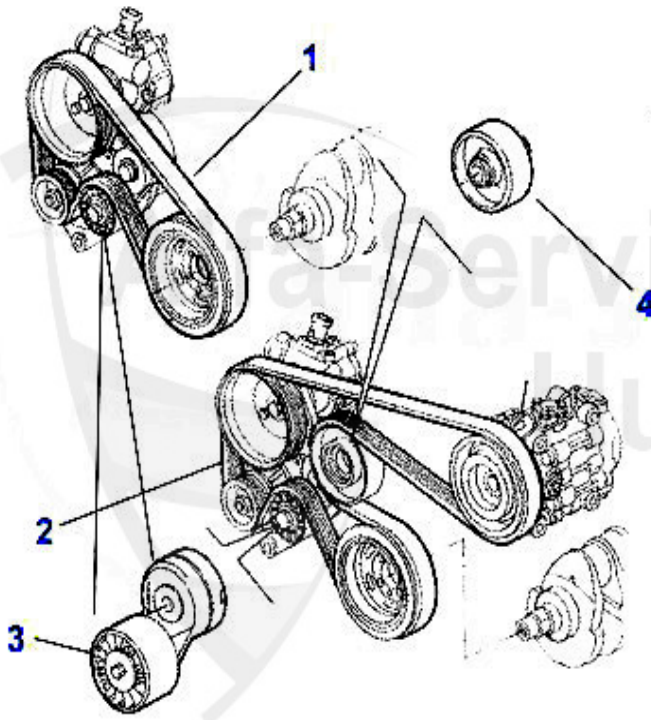

145/6 > ENGINE > V-BELTS > TS 16V

Keilrippenriemen
V-BELTS
145/6 TS 16V

1	KRR6PK108		25.00 EUR
2	Keilrippemriemen 6PK1082 145/6 2.0 TS 16V,147 2.0 TS/JTS,156/166 2.0 T S,gtv/spider (916) Bj. 98> 2.0 TS o hne Klima, Generator/Servopumpe		
1	KRR7PK108		28.00 EUR
3	Keilrippenriemen 7PK1083 145/6,155 156,166,gtv/spider (916) bis Motor # 1385143, Servopumpe		
1	KRR6PK104		20.00 EUR
5	Keilrippenriemen 6PK1045 145/6 Bj. 97>,155,156,gtv&spider(916) 1.4/1.6 /1.8 TS 16V ohne Klima Generator/S ervopumpe		
2	KRR7PK195		52.50 EUR
2	Keilrippenriemen 7PK1952 145/6,155, gtv/spider (916) 2.0 TS 16V ab Moto r # 343116, Generator/Servopumpe/KI imakompressor		
2	KRR6PK197		35.50 EUR
5	OE.60815414/60630741 RIBBED V- BELT,156/166/GTV/SPIDER(916)CF3 2.0L TS 16V UNTIL ENGINE #1385143 GENERATOR/SERVOPUMP/AIRCON COMPRESSOR 6PK1975 145/6/147		
2	KRR6PK184		30.73 EUR
2	V-RIBBED BELT 6PK 1842 145/6 1,8 TS WITH A/C , 155 1,6/1,8 TS , NUOVO GT		
2	KRR6PK183		35.39 EUR
0	Keilrippenriemen 6PK1830 145/6 1.4 16V TS Bj. 11.96-1.01 Generator/Servopumpe/Klimakompressor		
2	KRR6PK185		28.50 EUR
5	V-RIBBED BELT 6PK1855,OE.60814395,145/6 1.4/1.8 TS 16V YEAR 97>,1.6 TS,1.6/1.8 16V,GTV/SPIDER 1.8 16V TS YEAR 98> GENERATOR,SERVOPUMP,AIR-CON-COMPRESSOR		
3	SPA55863	DRIVE BELT TENSIONER 145/6/7,155/6,166,916 2.0	44.49 EUR
4	UR55849	OE.60812515,REVERSE ROLLER FOR RIPPED V-BELT 145/6/7,155/6,GTV/SPIDER(916) 1.4/1.6/1.8 TS (WITH AIR CON)	34.00 EUR
4	UR55848	DRIVE BELT BEARING 156 2.0,145,166,916	55.00 EUR