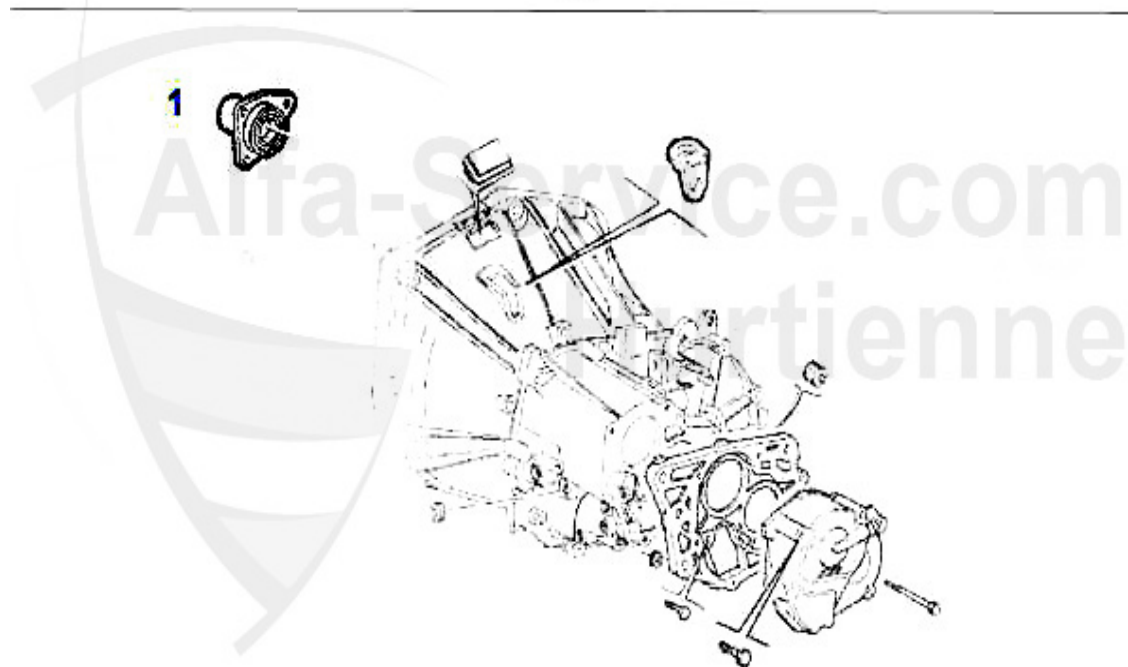

Ausrücker/Sleeve Bearing 145/6 1.4/1.6/1.8/2.0 TS

---

1 FH1140 Schiebehülse für Ausrücker 145/6, 147,155,156,gtv/spider (916)

19.49 EUR