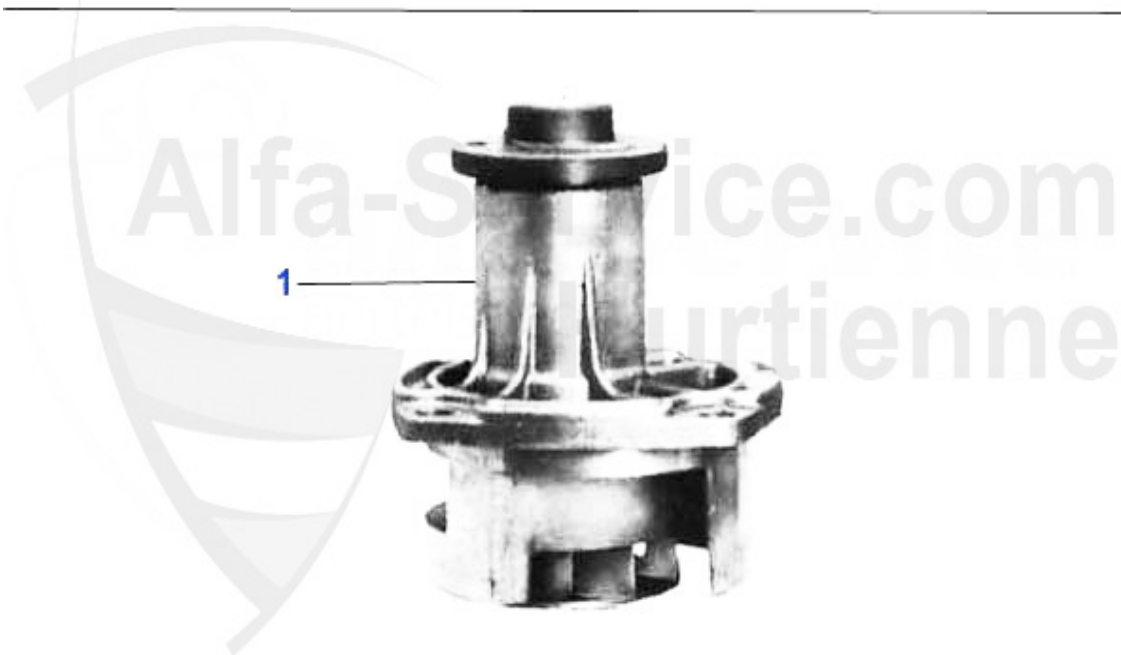

Wasserpumpe/Waterpump 145/6 1.7 IE 16V Boxer Bj. 94-96

---

1 WP02110 OE. 60614390 WATER PUMP BOXER

62.50 EUR