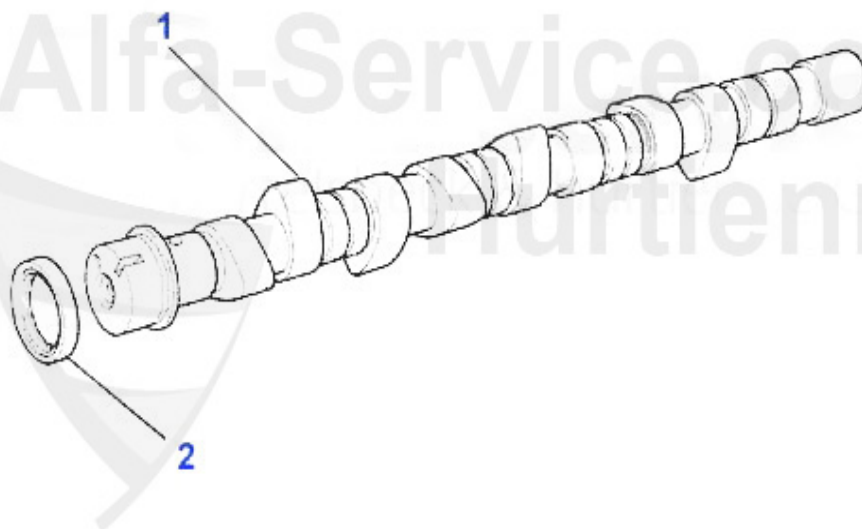

Nockenwelle 145/6 1.9 JTD

1	NKW13911 Nockenwelle 156,145/6 1.9 JTD (CF2)	204.14 EUR
2	WD08200 CAMSHAFT 145/6,155,156,GTV/SPIDER (916), 166 VARIOUS 96-01	15.51 EUR