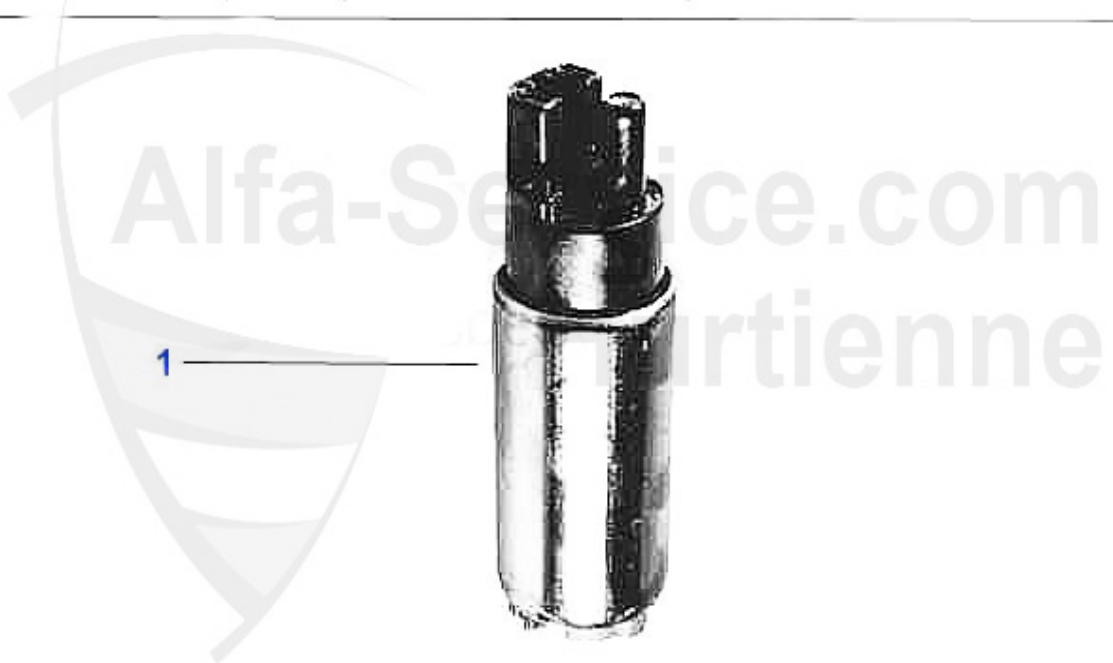

Kraftstoffpumpe/Fuel Pump 145/6 TS 16V

1	KP6416	OE. 7782620 FUEL PUMP 145/6, 155, gtv/spider (916) Boxer/TS 16V/ V6 Turbo > 1998

95.00 EUR