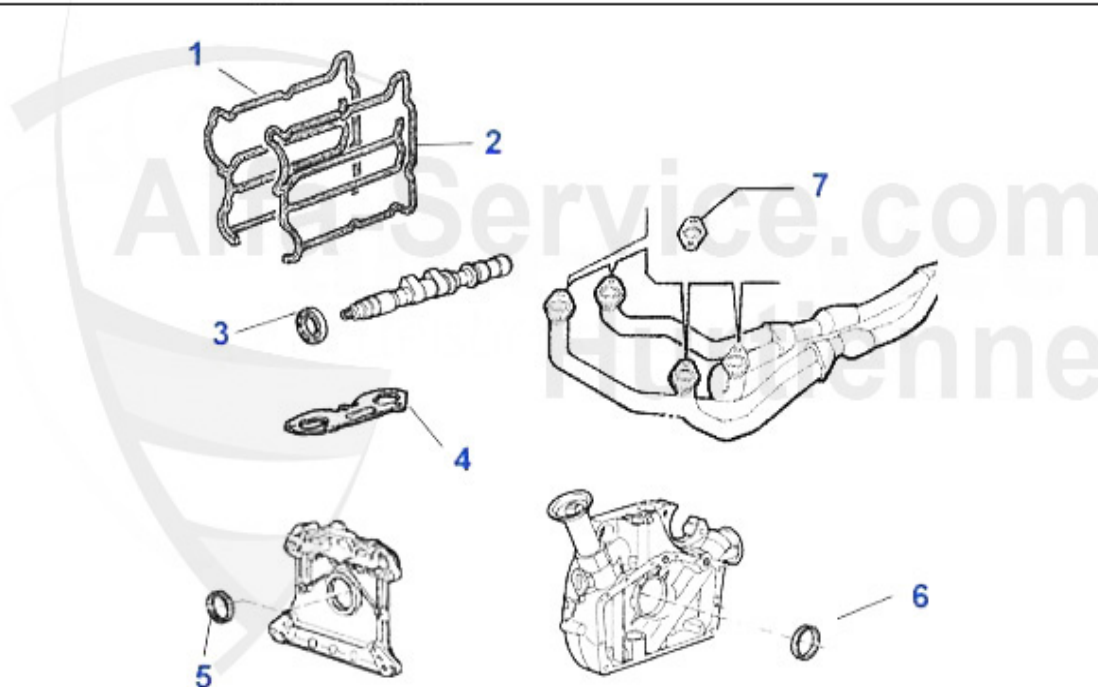

Motordichtungen/Engine Gaskets 145/6 1.7 IE 16V Boxer

1	VDD46400	VALVE COVER GASKET LEFT 33,145/6 1.7 ie/ 16V YEARS 90-96	22.99 EUR
2	VDD46500	VALVE COVER GASKET RIGHT 33,145/6 1.7ie/ 16V YEARS 90-96	12.83 EUR
3	WD57200	CAMSHAFT OIL SEAL 33 (907),145/6 1.7 IE 16V	9.90 EUR
4	ASKD25029	Ansaugkr	12.53 EUR
5	WD17600	CRANKSHAFT OIL SEAL FRONT 40/56/10 ARNA,SUD/SPRINT,33 (905/7),145/6 BOXER, 155 TS 8V # 0006645	18.66 EUR
6	WD30500	REAR CRANKSHAFT OIL SEAL ARNA,SUD/ SPRINT,33 (905/7),145/6 BOXER	39.00 EUR
7	SAT46397	Abgaskrümmerdichtung 33 (907),145/6 1.7 ie 16V	8.50 EUR