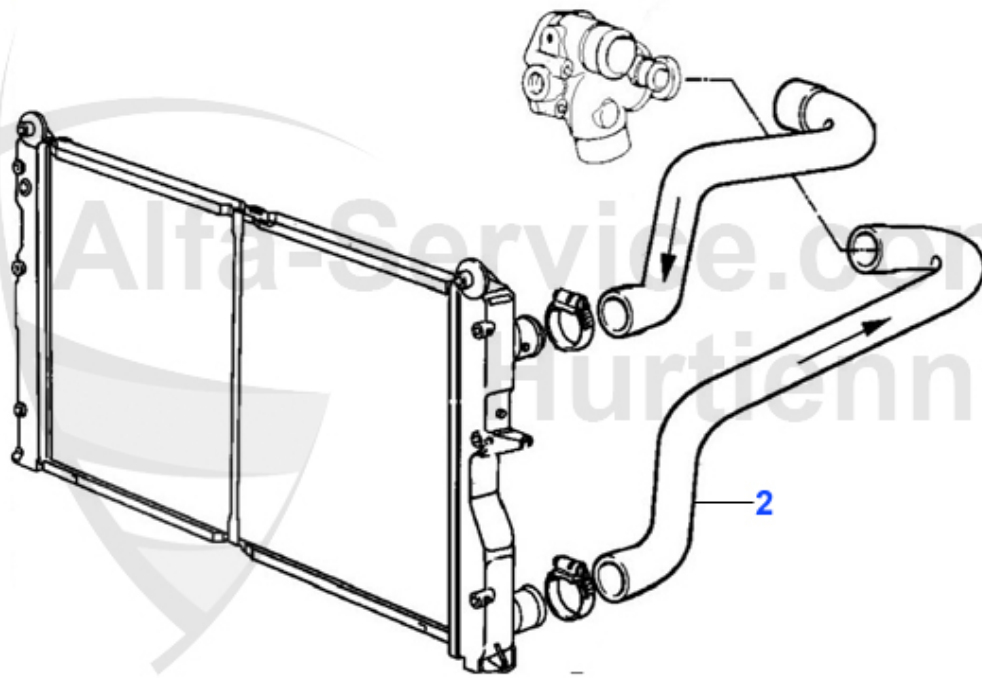

2 KWS68287 Kühlwasserschlauch unten 155 1.9 TD 145/6 1,9Td

19.39 EUR