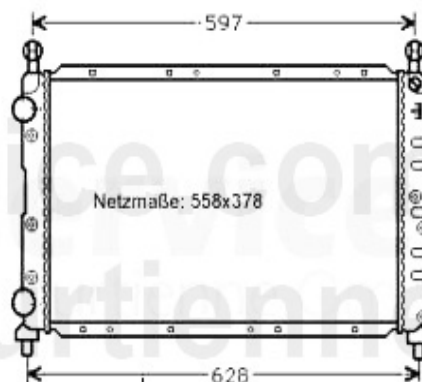

2

1	MK21949	Motorkühler 145/6 2.0 16V Bj. >5.96 1.9 TD Bj. 12.94-02.99,155 1.9 TD	189.78 EUR
2	MK22055	Motorkühler 145/6 1.9 JTD	249.00 EUR