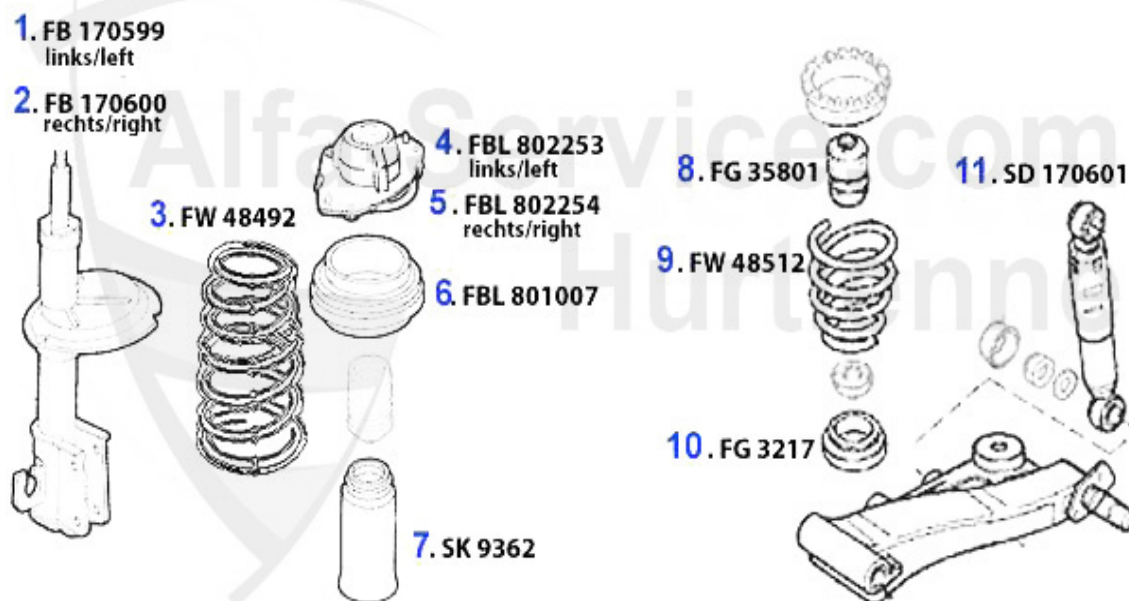

Federbeine/Struts 145/6 Boxer

1	FB170599	SUSPENSION STRUT FRONT LEFT 145/6 >96	299.00 EUR
2	FB170600	SUSPENSION STRUT FRONT RIGHT 145/6 >96	299.00 EUR
3	FW48492	Fahrwerksfeder vorne 145/6 1.4-1.6 ie Bj. 07.94-12.96	55.30 EUR
4	FBL802253	FRONT LEFT SPRING BEARING 145/6,155 (COMPLETE KIT)	50.27 EUR
5	FBL802254	FRONT RIGHT SPRING BEARING 145/6,155 (COMPLETE KIT)	50.27 EUR
6	FBL801007	Federbeinlager vorne 145/6,155	24.89 EUR
7	SK9362	Staubkappe vorderes Federbein 145/6,155	4.17 EUR
8	FG35801	OE. 7599485 RUBBER PAD	6.90 EUR
9	FW48512	REAR SPRING 145/6,155	59.50 EUR
10	FG3217	Federgummi HA 145/6,155	***
11	SD170601	REAR SHOCK ABSORBER 145/6,155 YAER 4.95> SIMPLE EFFECT	94.08 EUR