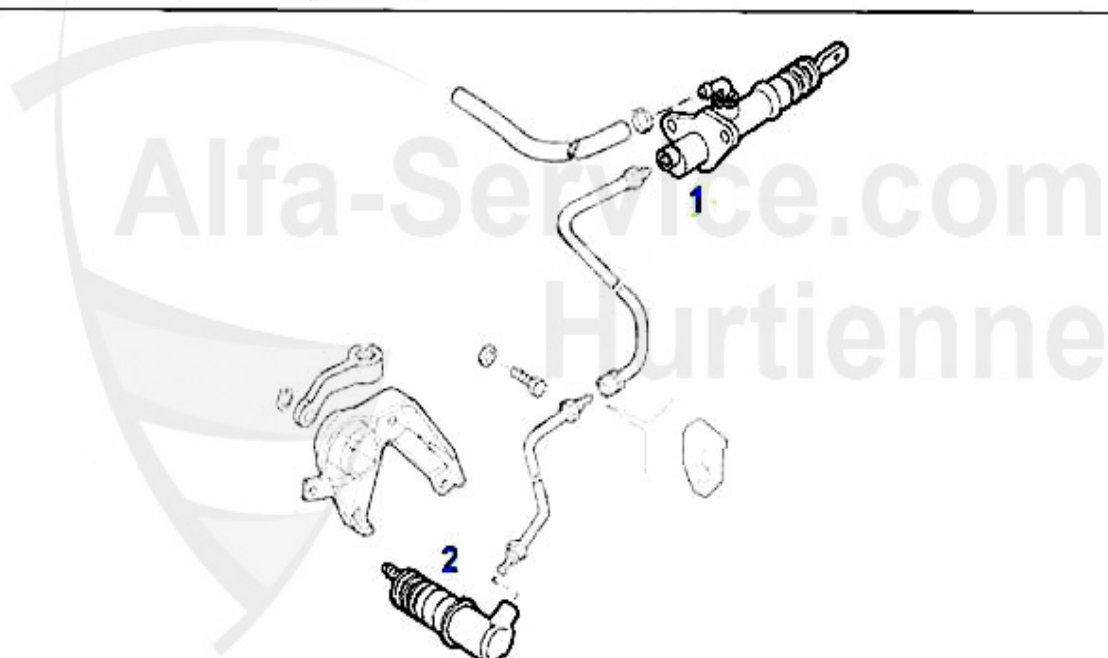

Kupplungsbetätigung/Clutch Actuation 145/6 1.9 TD/KAT.

1	KGZ027	OE.60814827,CLUTCH MASTER CYLINDER 145/6,155,GTV/SPIDER(916)	89.00 EUR
2	KNZ024	OE.71739541 CLUTCH SLAVE CYL.145/6 155,0075933>,GTV/SPIDER(916) 07.95>	49.90 EUR