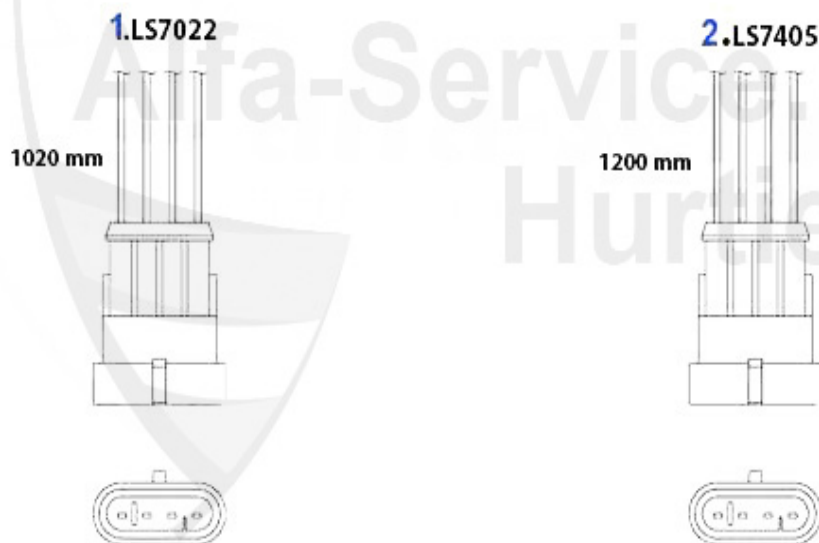

Lambda-Sonde/Lambda Probe 145/6 TS 16V

1	LS7022	LAMDA SENSOR 3,0 24V, 164, Spider (916)	85.00 EUR
2	LS7405	LAMBDA PROBE 145/6 1.4/1.6/1.8/16V TS/2.0 QV,156 1.6 16V TS #0023373> 156 1.8/2.0/16V TS/2.5 V6 24V,166 6-CYL.,SPIDER/GTV (916) 1.8/ FOUR-CORE CABLE	127.00 EUR