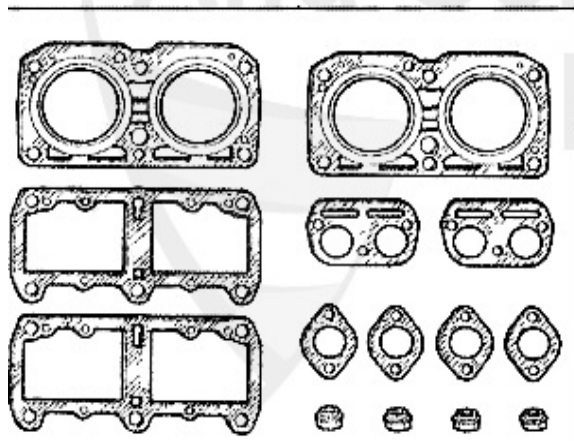

Kopfdichtsatz/Head Set 145/6 1.4/1.6 IE Boxer

1. ZKDS 40500
1.4 IE

2. ZKDS 36000
1.6 IE

1	ZKDS36000 HEAD GASKET SET 33 1.5 IE 90-94 145/6 1.6 IE 94-96	99.71 EUR
1	ZKDS40500 OE.60778767 HEAD GASKET SET 33, 145/6, 1.4 ie 91-96	139.90 EUR