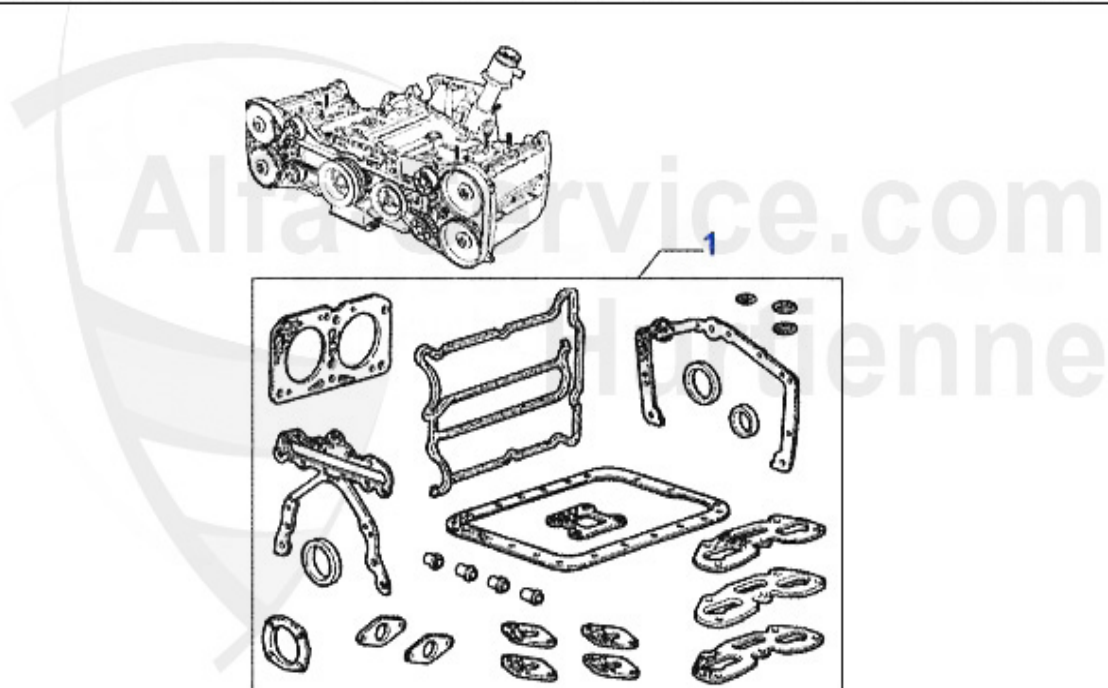

Motordichtsatz/Full Set 145/6 1.7 IE 16V Boxer

1 MDS16000 ENGINE GASKET SET 145/146/33 1.7 IE 16V 91-97 incl.head gasket and valve stem

175.00 EUR