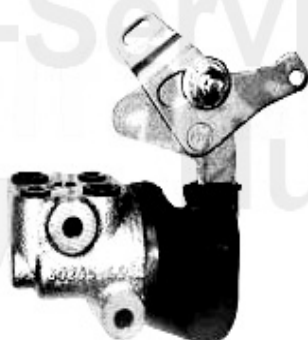

Bremskraftregler/Brake Valve 145/6

---

1. BKR 052

---

1 BKR052 BRAKE VALVE 145/6,155 > #6026240

156.58 EUR