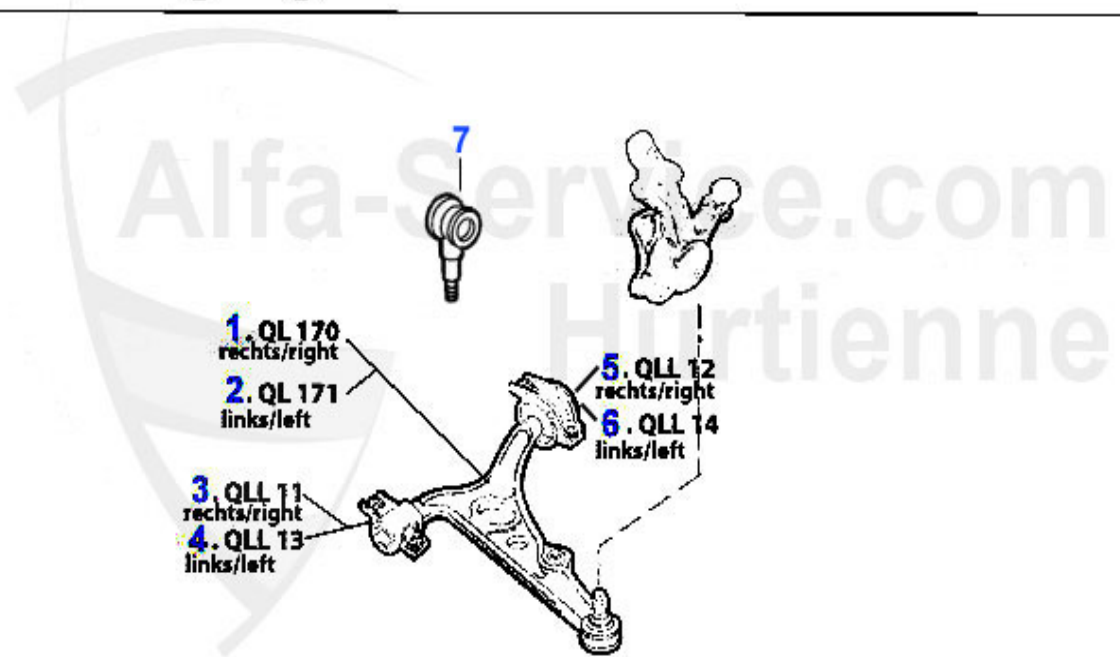

Aufhängung/Attachment 145/6 vorne/front

1	QL170	OE.60586752 TRAILING ARM FRONT RIGHT 145,146,155 GTV/SPIDER(916) -cpl. CONTROL ARM	74.99 EUR
2	QL171	OE.60586771 TRAILING ARM LEFT 145,146,155 GT/SPIDER(916)- CPL. TRAILING ARM	75.51 EUR
2	QLL13	TRAILING ARM BEARING INNER LEFT 145/6, 155,GTV&SPIDER (916) FITTING PART FOR QL171/3	9.50 EUR
3	QLL11	TRAILING ARM BEARING INNER RIGHT 145/6, 155,GTV&SPIDER (916) FITTING ITEM FOR QL170/2	9.50 EUR
5	QLL12	TRAILING ARM BEARING OUTER/RIGHT 145/6, 155,GTV&SPIDER (916) FITTING PART FOR QL170/2	11.50 EUR
6	QLL14	TRAILING ARM BEARING OUTER LEFT 145/6, 155,GTV&SPIDER (916) FITTING PART FOR QL171/3	11.50 EUR
7	SS1502	STABILIZING ARM/PENDULUM SUPPORT 145/6, 155,SPIDER/GTV (916) FRONT	24.50 EUR