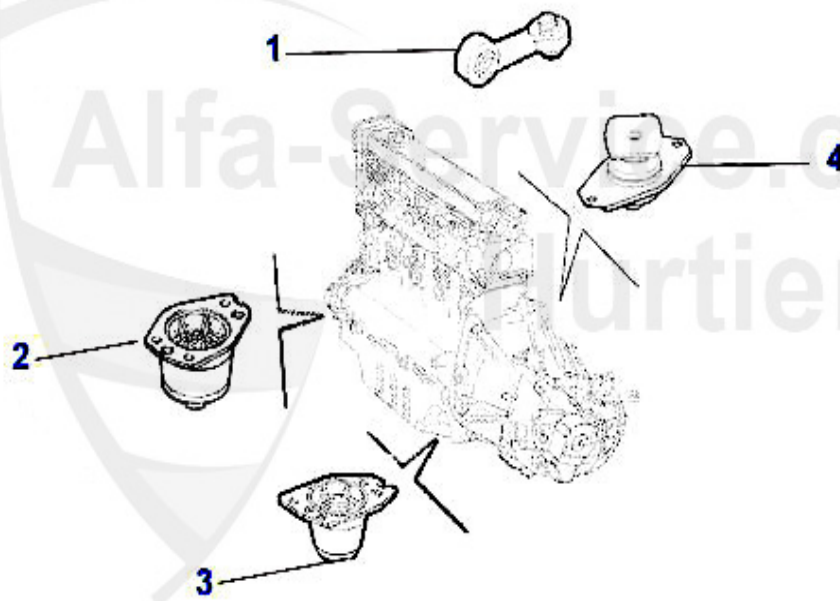

Motorlager/Engine Mount 145/6 TD/JTD

1	ML62481	OE. 60662481 ENGINE MOUNT 145/6,147,156, Nuovo GT 1.9 JTD	61.25 EUR
2	ML67328	OE. 46467328 ENGINE MOUNT FL 145/6,147, 156,Nuovo GT JTD	61.62 EUR
2	ML32301	Motorlager vorne 145/6 alle 155 nur diesel	61.45 EUR
3	ML81213	OE. 46781213 ENGINE MOUNT RL 145/6, 147 1,9 JTD +74KW, 156, Nuovo GT JTD	174.99 EUR
4	ML3234	OE. 7652240/60808861 ENGINE MOUNT	73.99 EUR