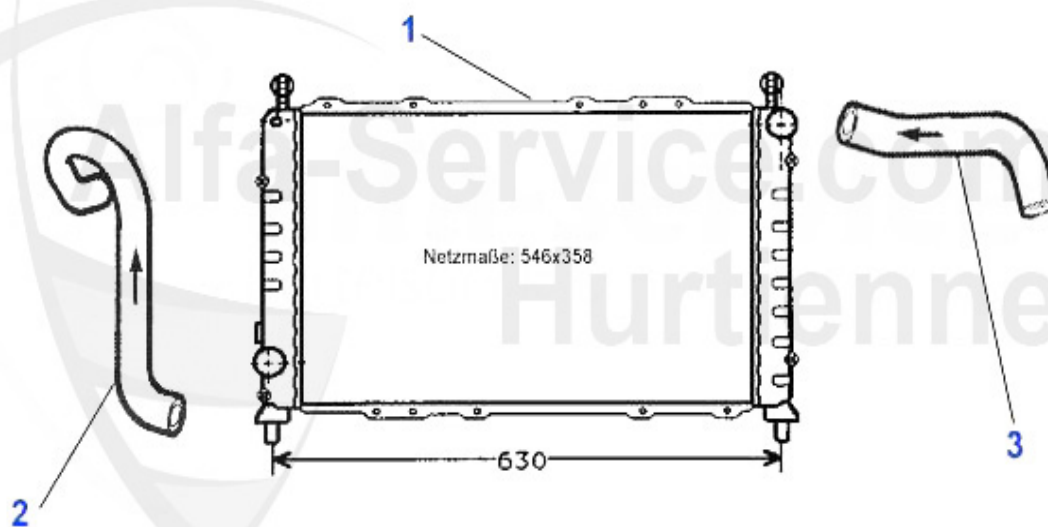

Kühler/Radiator 145/6 1.7 IE 16V Boxer Bj. 94-96

1	MK22880 OE.60590292 RADIATOR 145/6 1.4,1.6,1.7 16V WITH/WITHOUT AC 07.94.12.96	242.00 EUR
2	KWS89413 K	12.61 EUR
3	KWS89412 UPPER WATER HOSE 145/6 1.4/1.6/1.7 ie	19.90 EUR