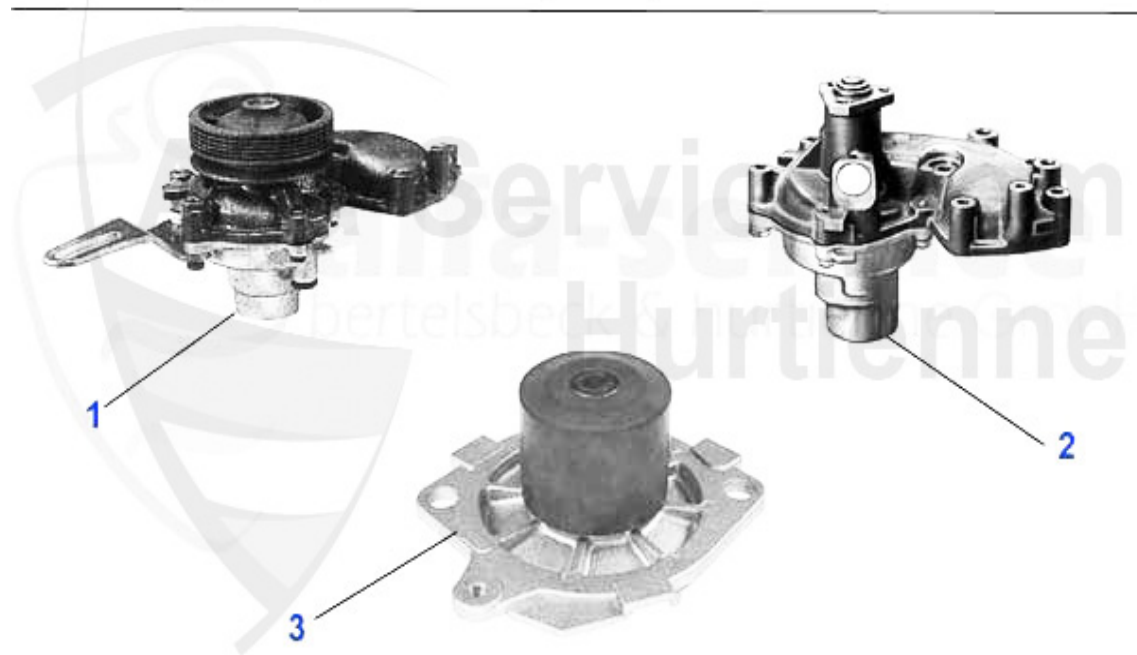

Wasserpumpe/Waterpump 145/6 1.9 TD/JTD

1	WP26310	Wasserpumpe 145/6,155 1.9 TD mit Ge häuse > #1723043	146.70 EUR
2	WP35858	Wasserpumpe 145/6,155 1.9 TD #17230 44>	123.11 EUR
3	WP15970	OE. 46515970 WATER PUMP 1.9/2.4 8/10 V	60.52 EUR