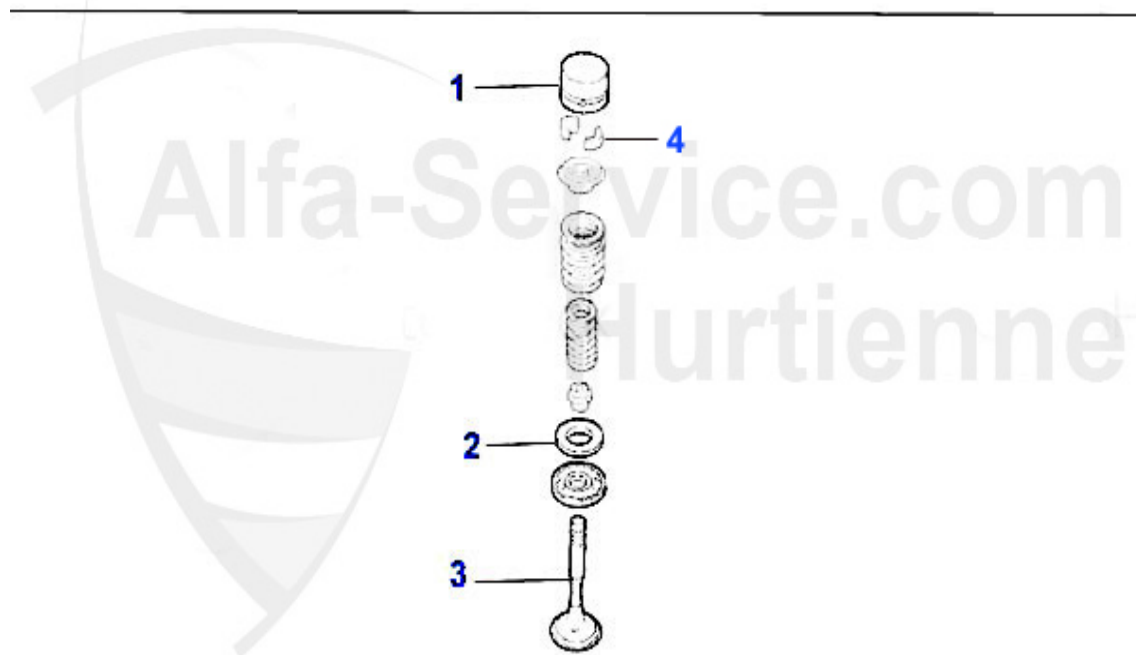

Ventiltrieb 145/6 1.4/1.6 Boxer

1	HST23146	hydraulic valve lifter SUD/SPRINT 33 145/6 1.4/1.6/1.7 ie	19.39 EUR
2	03 295 0 0	OE.60502912 WASHER INSIDE LOWER VALVE SPRING PLATE	2.50 EUR
3	VE91629	Ventil-Einlaß Sud/Sprint,33 (905/7), 145/6 Boxer 8V	19.65 EUR
3	VA91630	Ventil-Auslaß Sud/Sprint,33 (905/7), 145/6 Boxer 8V	29.75 EUR
4	VK 8	Valve cotters 8mm twin spark OE.60503036	1.20 EUR