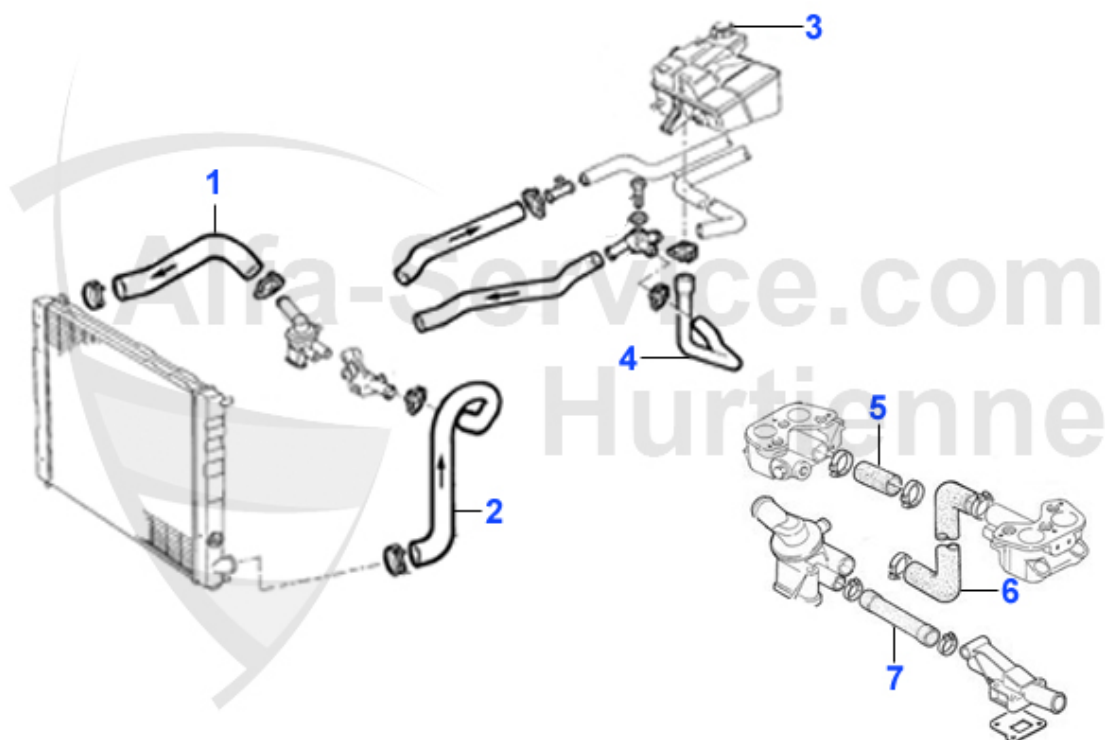

145/6 > ENGINE > COOLING SYSTEM > Boxer 1994-96 > HOUSES

1	KWS89412 UPPER WATER HOSE 145/6 1.4/1.6/1.7 ie	19.90 EUR
2	KWS89413 K	12.61 EUR
3	08 037 0 0 CAP for overflow container GTV/6 (116), 33, 145/6, 75, 155, RZ, SZ, SPIDER '90 for 0803600	15.90 EUR
4	KWS89417 Kühlwasserschlauch unter Ausgleichs behälter 145/6 1.4/1.6/1.7 ie	***
5	KWS04023 THERMOSTAT HOUSING HOSE 33 (905/7),145/6 1.4/1.6/1.7 ie 16V	3.70 EUR
6	KWS11225 kühlwasserschlauch Thermostatgehäus e 33 (907),145/6 1.4/1.6/1.7 ie/16V	13.49 EUR
7	KWS33399 THERMOSTAT HOUSING HOSE 33 (905/7) WITH 55 A ALTERNATOR,145/6 1.4/1.6/1.7 ie 16V	18.00 EUR