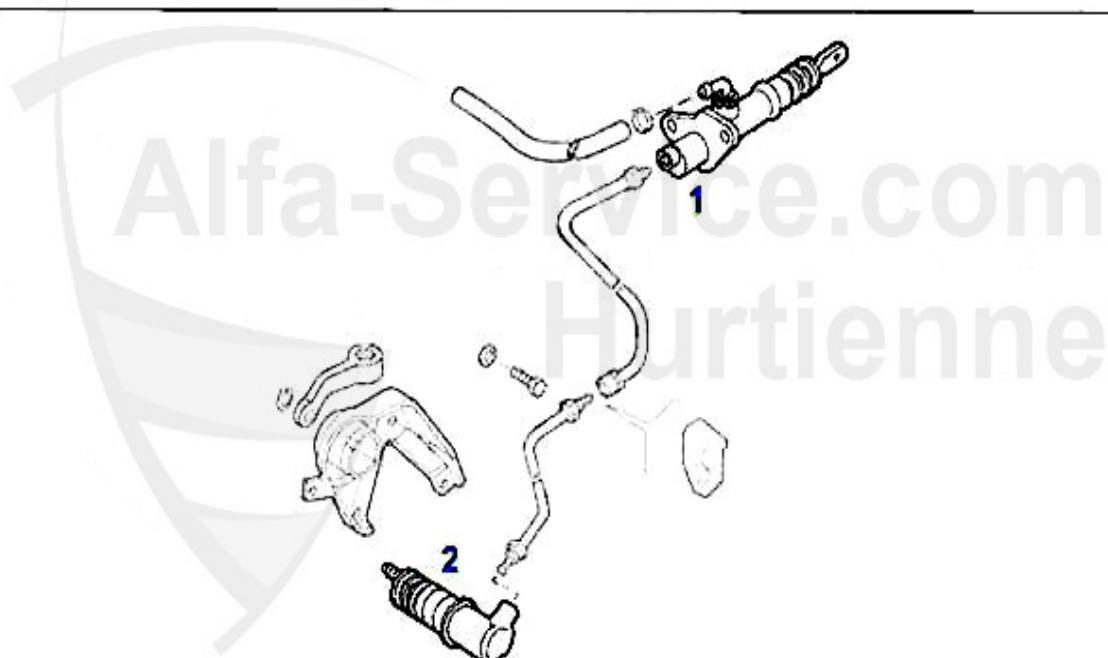

Kupplungsbetätigung/Clutch Actuation 145/6 1.9 JTD

1	KGZ027	OE.60814827,CLUTCH MASTER CYLINDER 145/6,155,GTV/SPIDER(916)	89.00 EUR
2	KNZ028	OE. 60801577 CLUTCH SLAVE CYLINDER	51.50 EUR