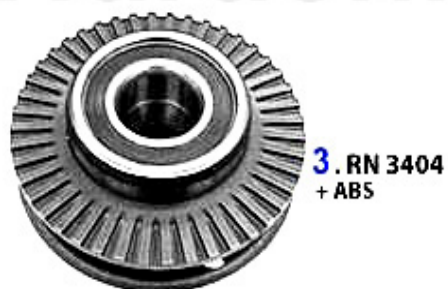

hinten/rear: