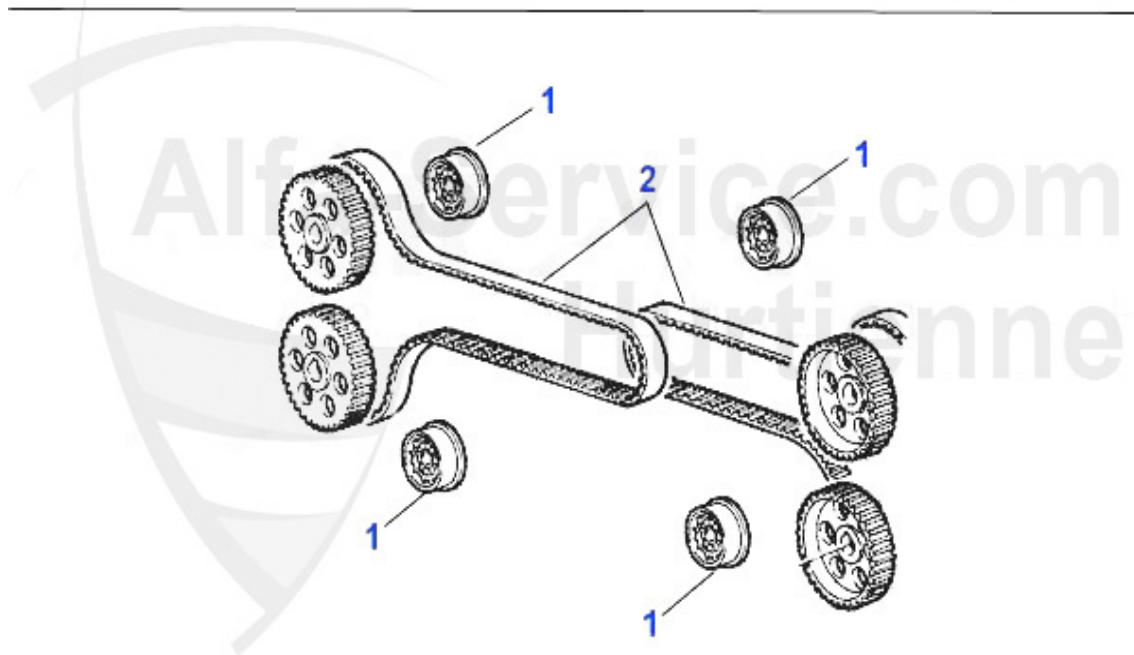

Zahnriemen 145/6 1.7 ie 16V Boxer

1	SR56010	DRIVE BELT TENSIONER 33,145/6 IE 16V (ONLY PULLEY)	32.01 EUR
2	ZR94387	OE. 60556211 TIMINGBELT BOXER 16V	41.00 EUR