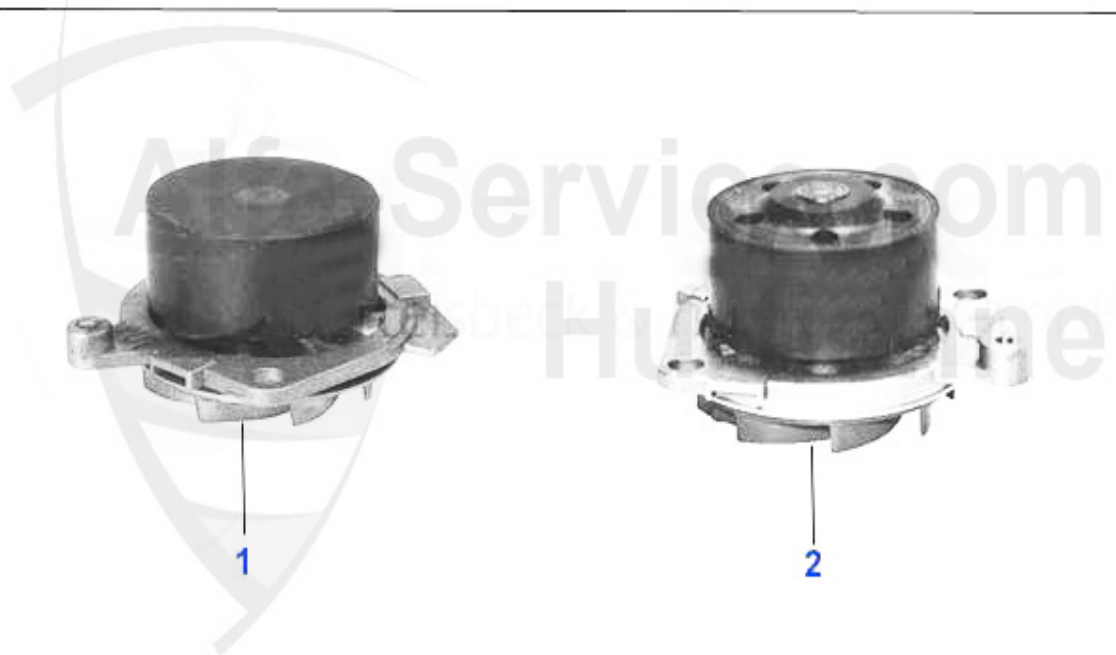

Wasserpumpe/Waterpump 145/6 TS 16V

1	WP00310	OE. 60586222 WATER PUMP TS 16V	69.00 EUR
2	WP00410	WATER PUMP 145/6 1.6 IE 16V TS,155/6 1.6/1.8 IE 16V TS,NUOVO GT 1.8 TS	65.00 EUR