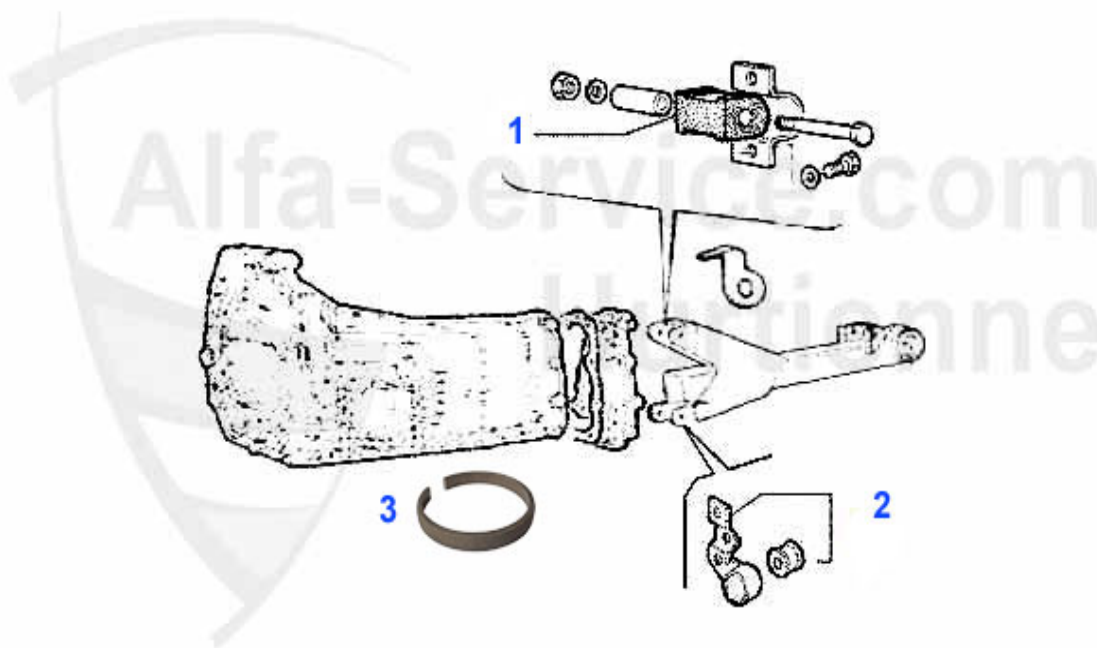

1	GL38718	OE.60502538 silent bloc rear 33 (905/7),145/6 Boxer	18.90 EUR
3	SR67069	OE. 60567069 SYNCHRONIZER BOXER GEARBOX	***