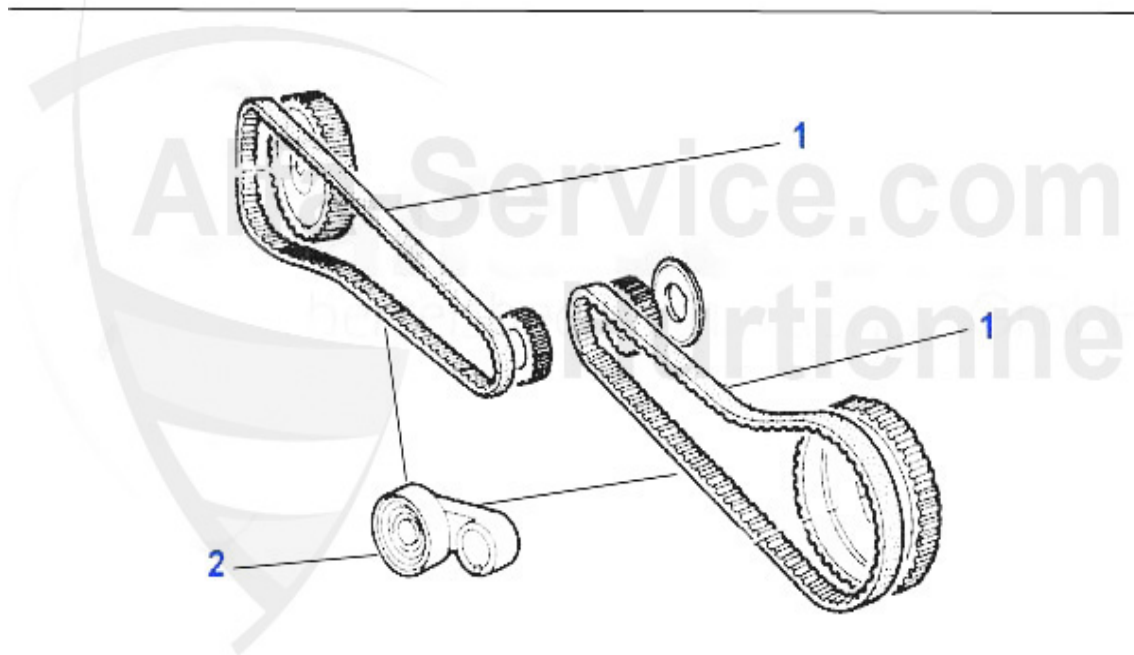

Zahnriemen 145/6 1.4/1.6 Boxer

1	ZR94055	DRIVE BELT 100S170 33 (905/7) 1.3/1.5/ 1.7/ie/16V/QV,145/6 1.4/1.6 ie CAMSHAFT	23.21 EUR
2	SR56000	OE. 60504224 BELTSTRETCHER right BOXER	88.00 EUR
2	SR56001	OE. 60504225 BELTSTRETCHER left BOXER	88.00 EUR