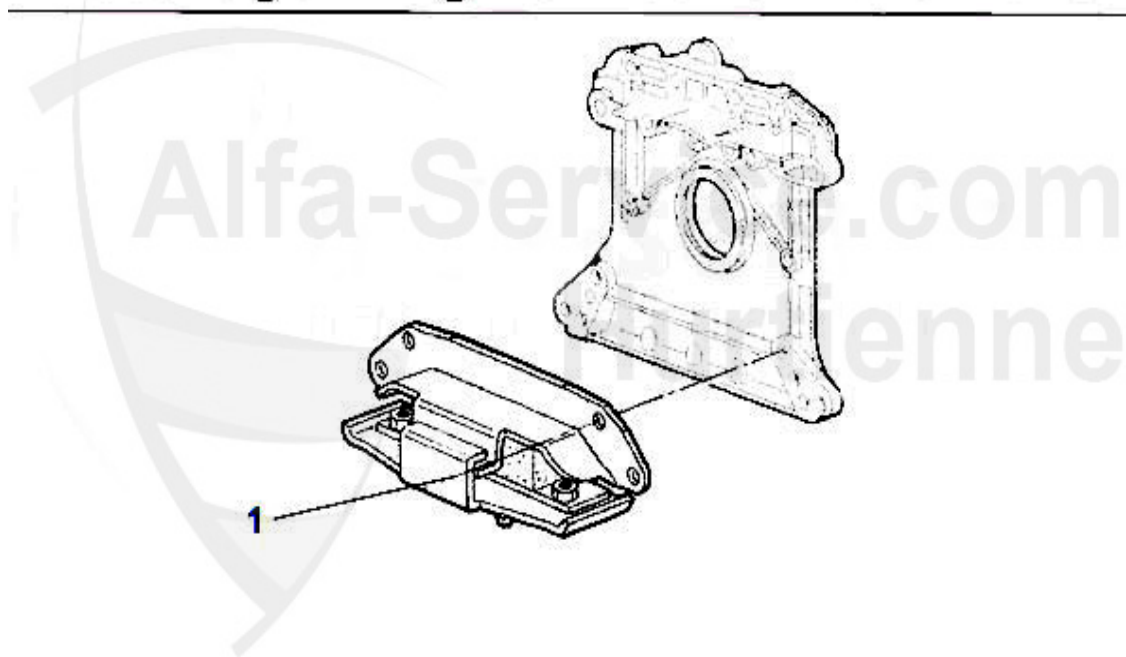

1 KWB4720 OVERFLOW CONTAINER 145/146/156 1.8-2.0 TS/1.9-2.4JTD (97-02)

39.00 EUR

2 KWS68287 Kühlwasserschlauch unten 155 1.9 TD 145/6 1,9Td

19.39 EUR

Motorlager/Engine Mount 145/6 Boxer

1 ML88447 ENGINE MOUNT 145/6 BOXER