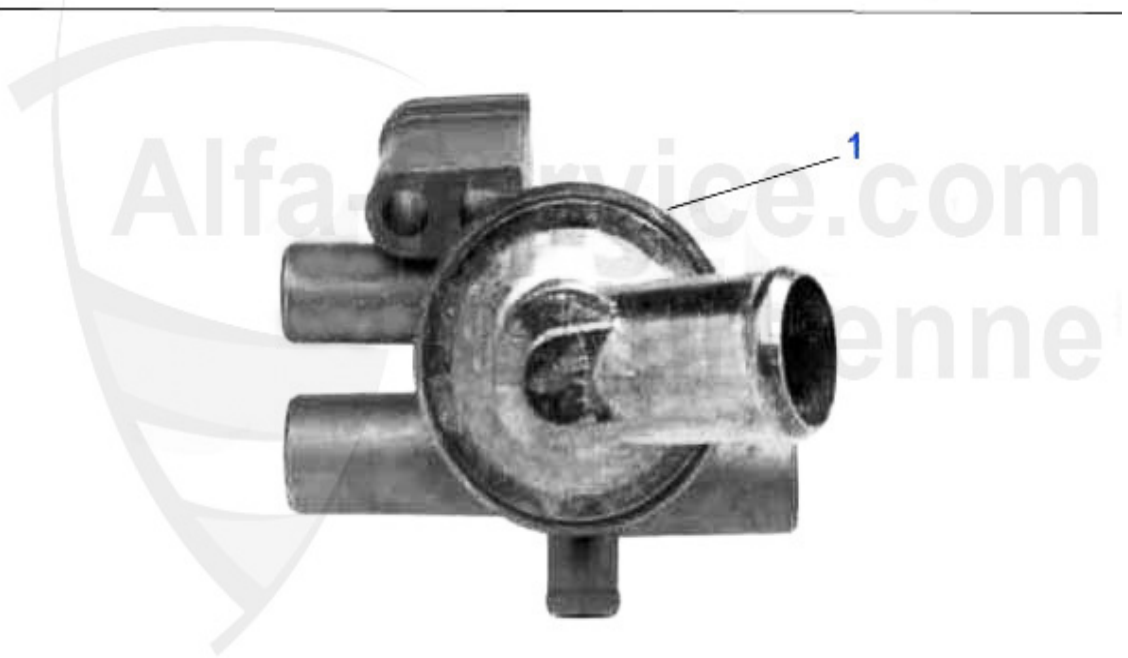

Thermostat 145/6 1.7 IE 16V Boxer Bj. 94-96

---

1 TH595386 THERMOSTAT 1.4/1.5/1.6/1.7 IE 33, 145/6 (WITH HOUSING)

***