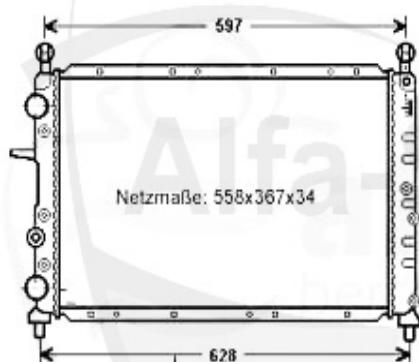

Kühler/Radiator 145/6 1.9 TD/JTD

1