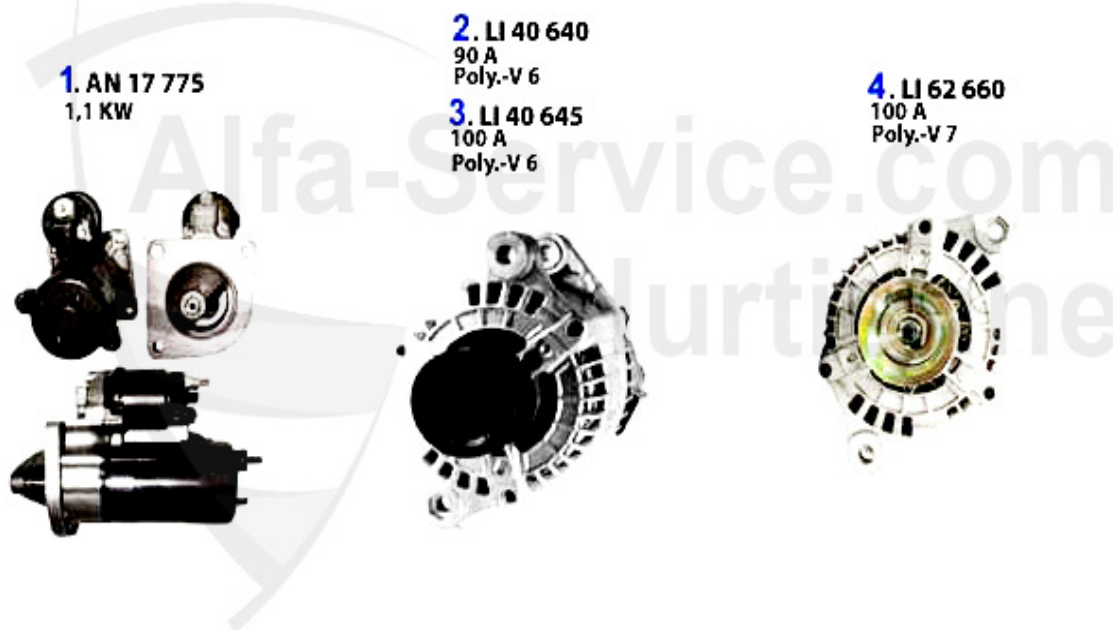

Aggregate/Aggregats 145/6 TS

1. AN 17 775
1,1 KW

2. LI 40 640
90 A
Poly.-V 6

3. LI 40 645
100 A
Poly.-V 6

4. LI 62 660
100 A
Poly.-V 7

1	AN17775	STARTER 145/6 1.4ie 16V TS - 2.0ie 16V TS, 166 2.0TS, GTV/SPIDER (916) 2.0 16V TS >05.98, 166 2.0 TS	235.00 EUR
2	LI40640	ALTERNATOR 145/6 1.4-2.0 ie 16V 96-01, 155 1.6 16V,156 1.8 16V/2.4 JTD 10V	216.46 EUR
3	LI40645	ALTERNATOR 145/6 (WITH AC),155/6 1.6/ 1.8 16V TS (WITH AC)	287.24 EUR
4	LI62660	ALTERNATOR 145/6,155,156,GTV/SPIDER (916) 2.0 TS	276.98 EUR