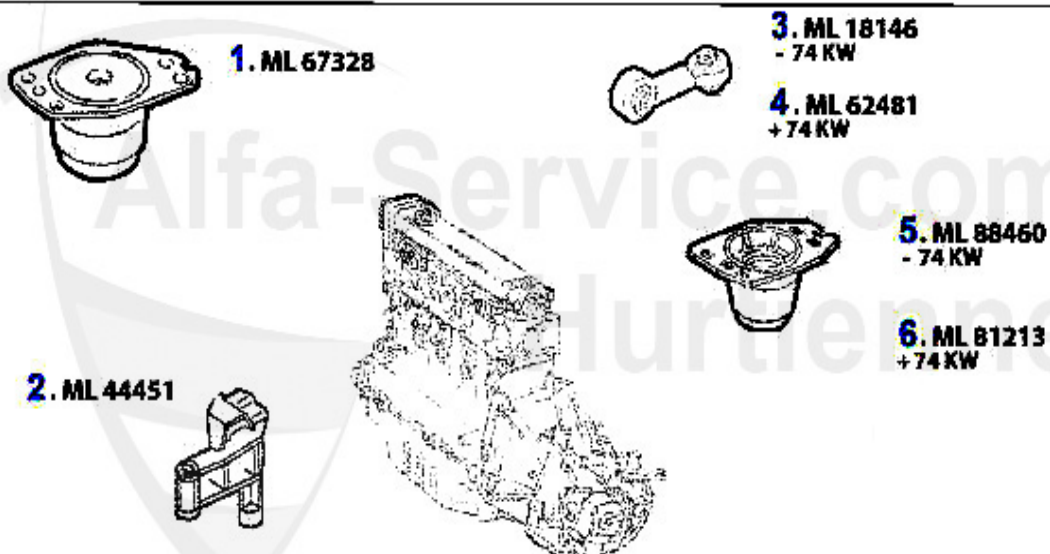

Motorlager/Engine Mount 147 JTD

1	ML67328	OE. 46467328 ENGINE MOUNT FL 145/6,147, 156,Nuovo GT JTD	61.62 EUR
2	ML44451	OE. 46744451 ENGINE MOUNT 147,156,Nuovo GT 1.9 JTD 8/16V	95.00 EUR
3	ML18146	OE. 51718146 ENGINE MOUNT 147 1.9 JTD 74 KW	73.49 EUR
4	ML62481	OE. 60662481 ENGINE MOUNT 145/6,147,156, Nuovo GT 1.9 JTD	61.25 EUR
5	ML88460	ENGINE MOUNT 145/6,147 (74KW),155,156, GTV/SPIDER (916)	45.01 EUR
6	ML81213	OE. 46781213 ENGINE MOUNT RL 145/6, 147 1,9 JTD +74KW, 156, Nuovo GT JTD	174.99 EUR