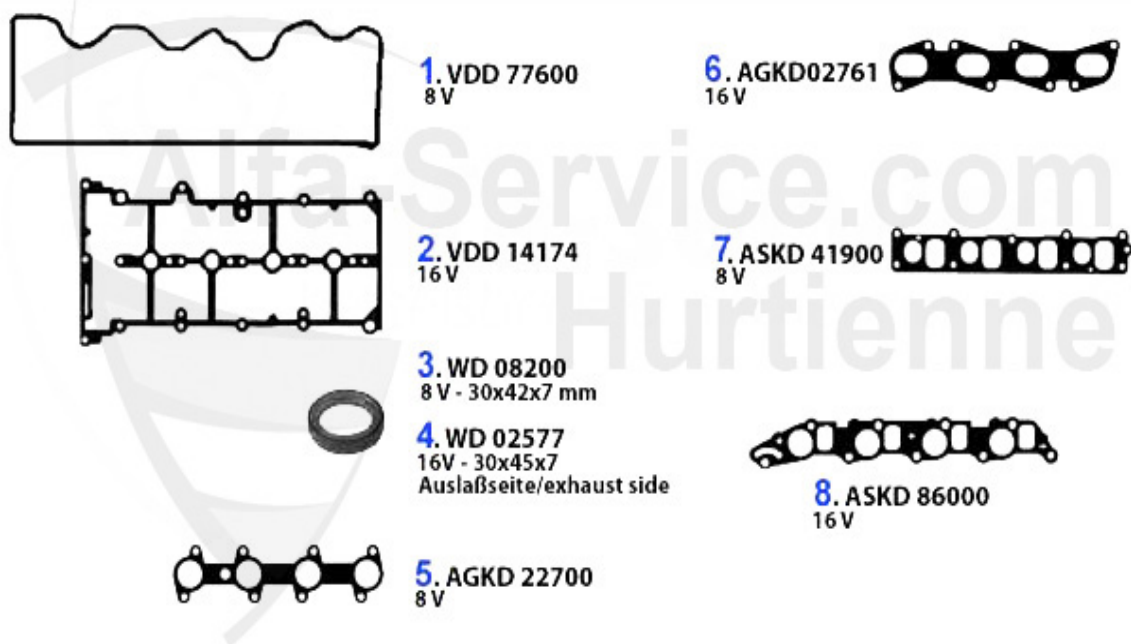

Dichtungen Motor/Gaskets Engine 147 JTD

1	VDD77600	Ventildeckeldichtung 147,156 1.9 JT D 8V 81/85 KW	13.23 EUR
2	VDD14174	Ventildeckeldichtung 147,156,Nuovo GT 1.9 JTD 16V	21.03 EUR
3	WD08200	CAMSHAFT 145/6,155,156,GTV/SPIDER (916), 166 VARIOUS 96-01	15.51 EUR
4	WD02577	CRANKSHAFT OIL SEAL 147,156,166,NUOVO GT 1.9/2.4 JTD 16V/20V	5.90 EUR
5	AGKD22700	Abgaskr	19.99 EUR
6	AGKD02761	EXHAUST MANIFOLD GASKET 145/6,147,155, 156,166,GTV/SPIDER (916) TS/JTS 16 V STARTING FROM YEAR 1998	24.00 EUR
7	ASKD41900	Ansaugkr	23.05 EUR
8	ASKD86000	Ansaugkr	20.99 EUR