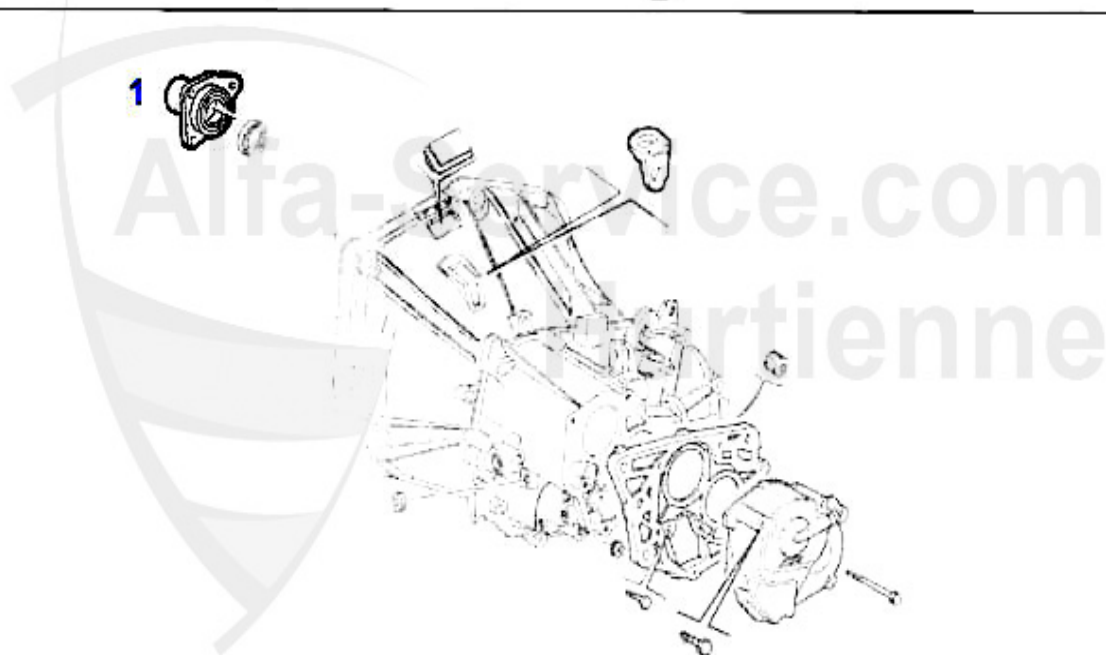

Kupplungs-Kit/Clutch Set 147 1.9 JTD 16V

1. KK739501

Ø 235 mm

1 KK739501 OE. 71735901 KIT CLUTCH 147,156,Nuovo GT 1.9 JTD 16V, 166 2.0 TS
CF3

316.99 EUR

Ausrücker/Sleeve Bearing 147 1.9 JTD 16V

1 FH11951 GUIDE BUSH FOR CLUTCH RELEASE BEARING 3 HOLES
145/6,147,155,164/SUPER