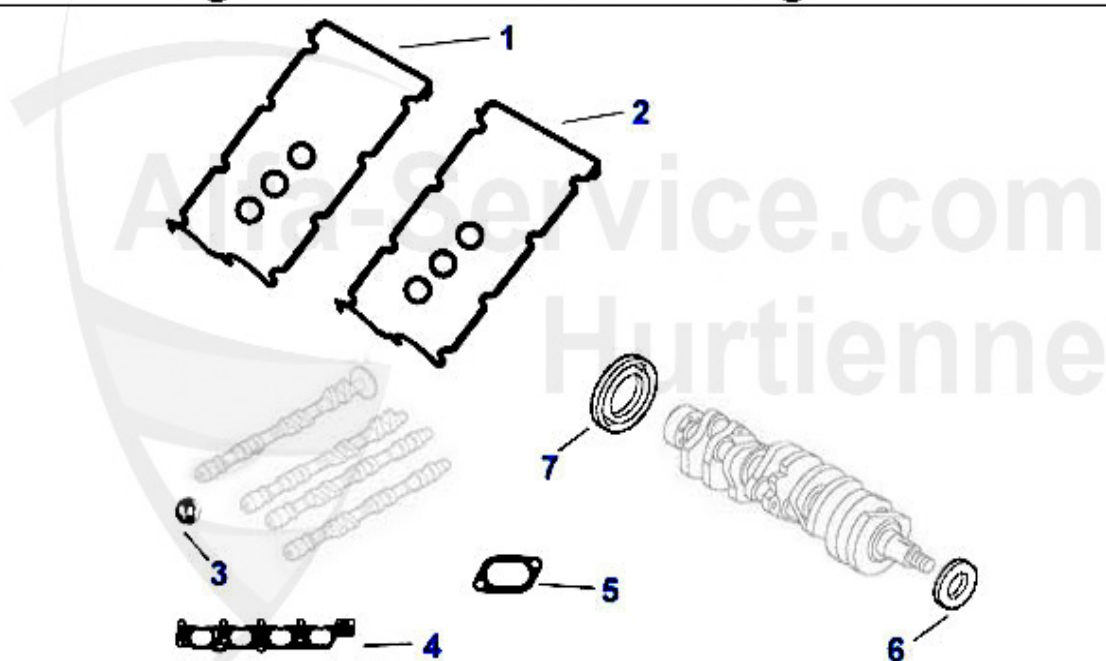

Dichtungen Motor/Gaskets Engine 147 GTA

1	VDD24400	RIGHT CAM COVER GASKET 147,156,166,166, GTV/SPIDER (916),NUOVO GT V6 24V	39.00 EUR
2	VDD24500	LEFT CAM COVER GASKET 147,156,166, GTV/SPIDER (916),NUOVO GT V6 24V	39.00 EUR
4	ASKD86100	Ansaugkrümmerdichtung 156,gtv / spider (916), Nuovo GT 2.0 JTS	57.49 EUR
5	AGKD17600	Abgaskrümmerdichtung 156,164/Super, 166,gtv/spider (916),Nuovo GT V6 24V	9.50 EUR
6	WD62800	OIL SEAL CRANKSHAFT FRONT (PULLEY) 156, 166 V6	16.51 EUR
7	02 060 3 0	OIL SEAL CORTECO (84/105/12) CRANKSHAFT REAR for Spider 1990-93, 75, 90, 155, 164, GTV 6, 166, 156	33.50 EUR
7	02 060 3 5	OIL SEAL (84/105/12) CRANKSHAFT REAR Spider 1990-93, 75, 90, 155, 164, GTV 6, 166, 156 FROM REINZ	39.50 EUR