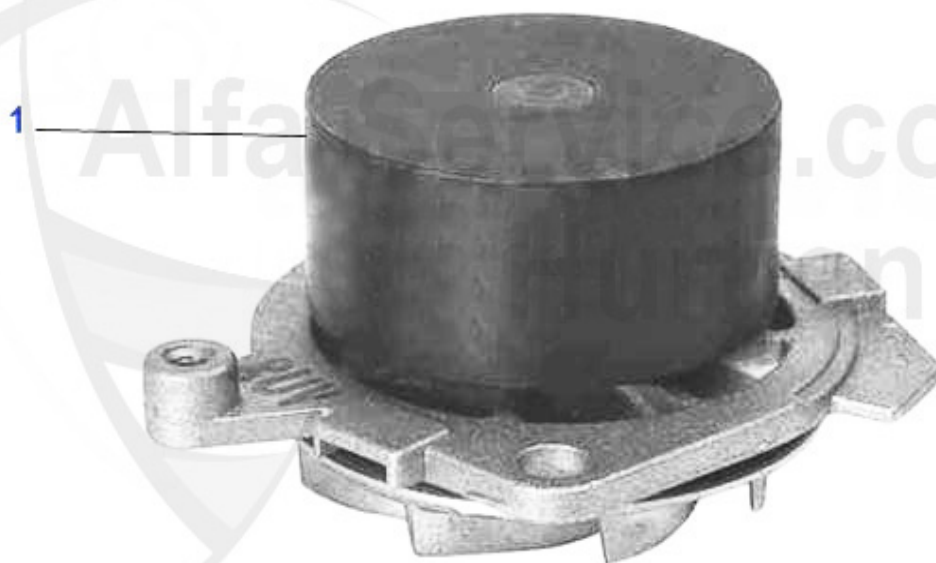

Wasserpumpe/Waterpump 147 1.6/2.0 TS 16V

1 WP00310 OE. 60586222 WATER PUMP TS 16V

69.00 EUR

147 > ENGINE > COOLING SYSTEM > TS 16V > HOSES

1 KWS14701 Kühlwasserschlauch oben 147 1,6TS/2,0TS 16V(00-10) GT 1,8TS/2,0JTS
(03-10)