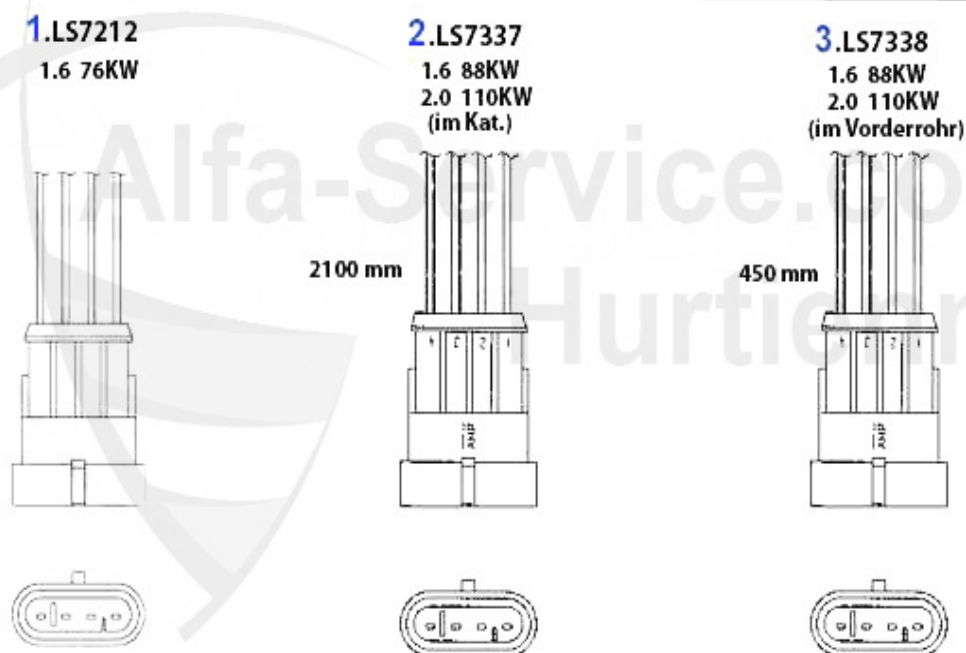

Lambda-Sonde/Lambda Probe 147 1.6/2.0 TS

1	LS7212	Lambda-Sonde 147 1.6 16V TS,156 2.0 JTS/2.5 V,166 2.0 TS,gtv/spider (916) 3.0 V6 24V,4-adrig	66.00 EUR
2	LS7337	OE. 46760863 LAMBDA PROBE 147,156 1.6 (88KW)/1.8 (103KW)/2.0 (110KW)	59.00 EUR
3	LS7338	Lambda-Sonde 147 1.6/2.0 16V TS, 156 1.6/1.8/2.0 16V TS/2.5 V6 24V, 3.2 GTA,166 2.0 16V TS,gtv/spider (916) 2.0 TS bj. 08.00> 4-adrig	112.85 EUR