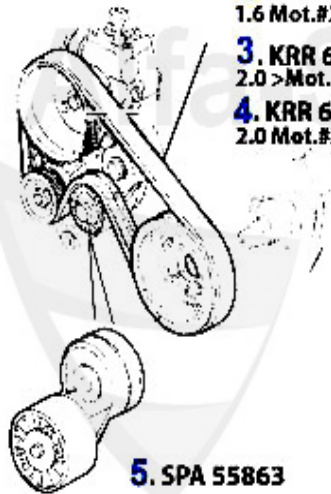

Keilrippenriemen 147 TS

ohne/without
Klimaanlage/AC:

- **1. KRR 6PK1045**
  1.6 > Mot. #2835764
- **2. KRR 6PK1020**
  1.6 Mot. #2835765 >
- **3. KRR 6PK1082**
  2.0 > Mot. 2835764
- **4. KRR 6PK1062**
  2.0 Mot. #2835765 >

mit/with
Klimaanlage/AC: