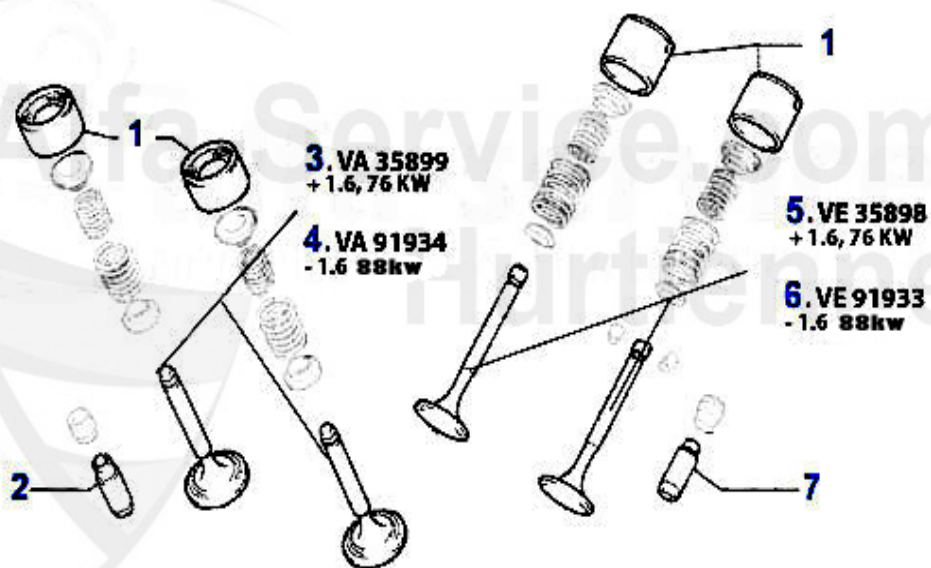

Ventiltrieb 147 TS

1	HST12769	HYDRAULIC VALVE LIFTER 145/6,147,155 156,166,GTV/SPIDER(916)16V TS ALL!	6.50 EUR
2	VFA11582	Ventilführung Auslaß + 0.05 TS 16V	21.03 EUR
3	VA35899	Ventil-Auslaß 145/6 1.4/1.6 TS 16V, 147 1.8/2.0 TS 16V	22.47 EUR
4	VA91934	EXHAUST VALVE 145/6,155,156,SPIDER/GTV (916) 1.6/1.8/2.0 TS 16V	18.05 EUR
5	VE35898	Ventil-Einla	22.57 EUR
6	VE91933	INLET VALVE 145/6,155,156,SPIDER/GTV (916) 1.6/1.8/2.0 TS 16V	15.28 EUR
7	VFE11575	Ventilführung Einlaß +0.05 TS 16V	21.03 EUR