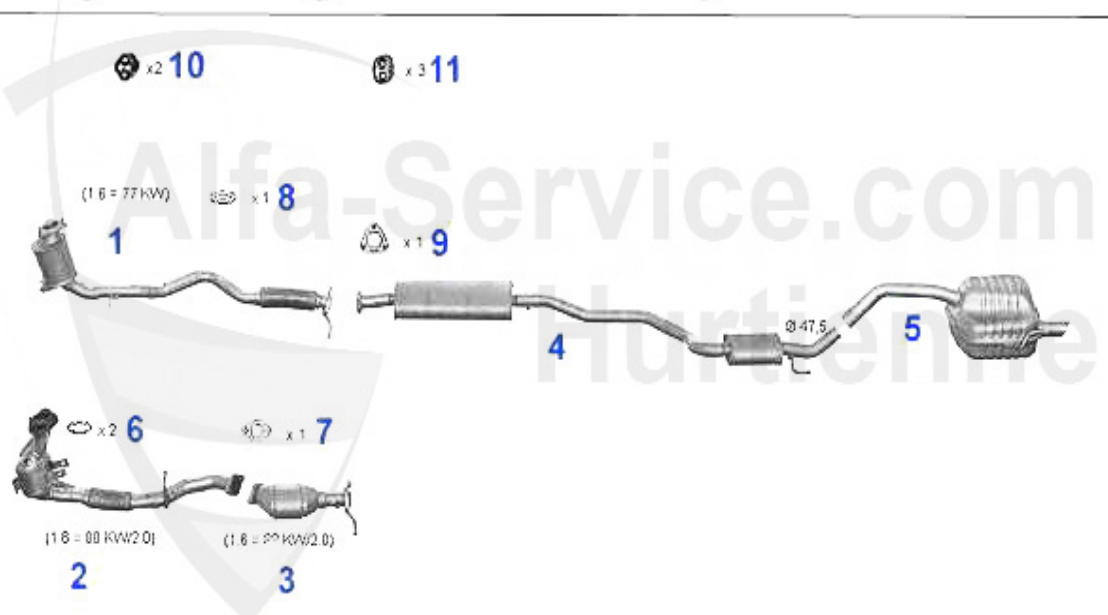

1 STV203202 ELECTRO VALVE FOR TURBO 147, 156, 159, 166,GT, Brera, Mito, Nuovo
Spider

68.94 EUR

Abgasanlage/Exhaust System 147 TS

147 16V T.S. 1.6/2.0 (1598 cc - 77 KW - Mot.AR3T263/88 KW - Mot.AR32104/1070 cc - 110 KW - Mot.AR32310)