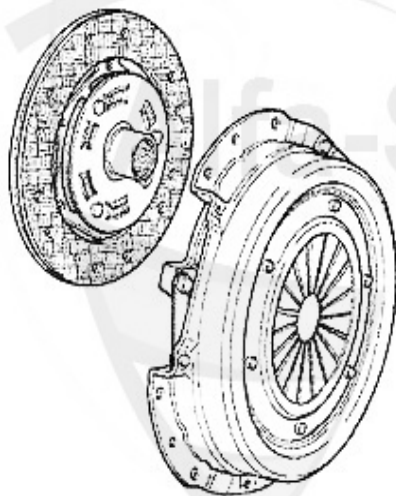

Kupplungs-Kit/Clutch Set 147 GTA

---

1. KK 739521

Ø 235 mm

---

1 KK739521 OE. 71739521 CLUTCH KIT 147,156,916 GTA

559.36 EUR