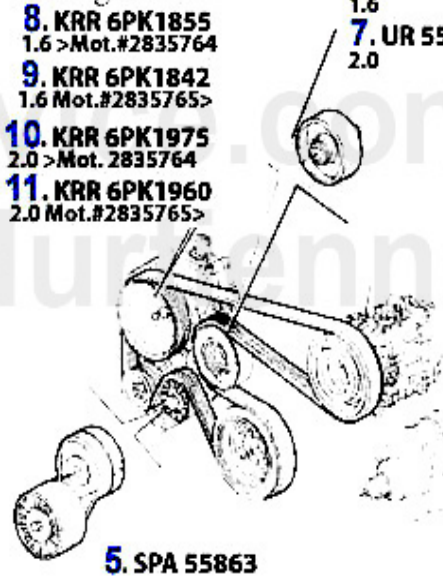

- **8. KRR 6PK1855**
  1.6 > Mot. #2835764
- **9. KRR 6PK1842**
  1.6 Mot. #2835765 >
- **10. KRR 6PK1975**
  2.0 > Mot. 2835764
- **11. KRR 6PK1960**
  2.0 Mot. #2835765 >

- **6. UR 55849**
  1.6
- **7. UR 55848**
  2.0

1	KRR6PK104 5	Keilrippenriemen 6PK1045 145/6 Bj. 97>,155,156,gtv&spider(916) 1.4/1.6 /1.8 TS 16V ohne Klima Generator/S ervopumpe	20.00 EUR
2	KRR6PK102 0	Keilrippenriemen 6PK1020 147 TS (ohne Klima) Mot.# 2835764>	21.29 EUR
3	KRR6PK108 2	Keilrippemriemen 6PK1082 145/6 2.0 TS 16V,147 2.0 TS/JTS,156/166 2.0 T S,gtv/spider (916) Bj. 98> 2.0 TS o hne Klima, Generator/Servopumpe	25.00 EUR
4	KRR6PK106 2	Keilrippenriemen 6PK1062 147,156 2. 0 16V TS CF 3 ohne Klima Generator/ Servopumpe	22.50 EUR
5	SPA55863	DRIVE BELT TENSIONER 145/6/7,155/6,166,916 2.0	44.49 EUR
6	UR55849	OE.60812515,REVERSE ROLLER FOR RIPPED V-BELT 145/6/7,155/6,GTV/SPIDER(916) 1.4/1.6/1.8 TS (WITH AIR CON)	34.00 EUR
7	UR55848	DRIVE BELT BEARING 156 2.0,145,166,916	55.00 EUR
8	KRR6PK185 5	V-RIBBED BELT 6PK1855,OE.60814395,145/6 1.4/1.8 TS 16V YEAR 97>,1.6 TS,1.6/1.8 16V,GTV/SPIDER 1.8 16V TS YEAR 98> GENERATOR,SERVOPUMP,AIR-CON-COMPRESSOR	28.50 EUR
9	KRR6PK184 2	V-RIBBED BELT 6PK 1842 145/6 1,8 TS WITH A/C , 155 1,6/1,8 TS , NUOVO GT	30.73 EUR
10	KRR6PK197 5	OE.60815414/60630741 RIBBED V- BELT,156/166/GTV/SPIDER(916)CF3 2.0L TS 16V UNTIL ENGINE #1385143 GENERATOR/SERVOPUMP/AIRCON COMPRESSOR 6PK1975 145/6/147	35.50 EUR
11	KRR6PK196 0	RIBBED BELT 6PK1960	40.00 EUR