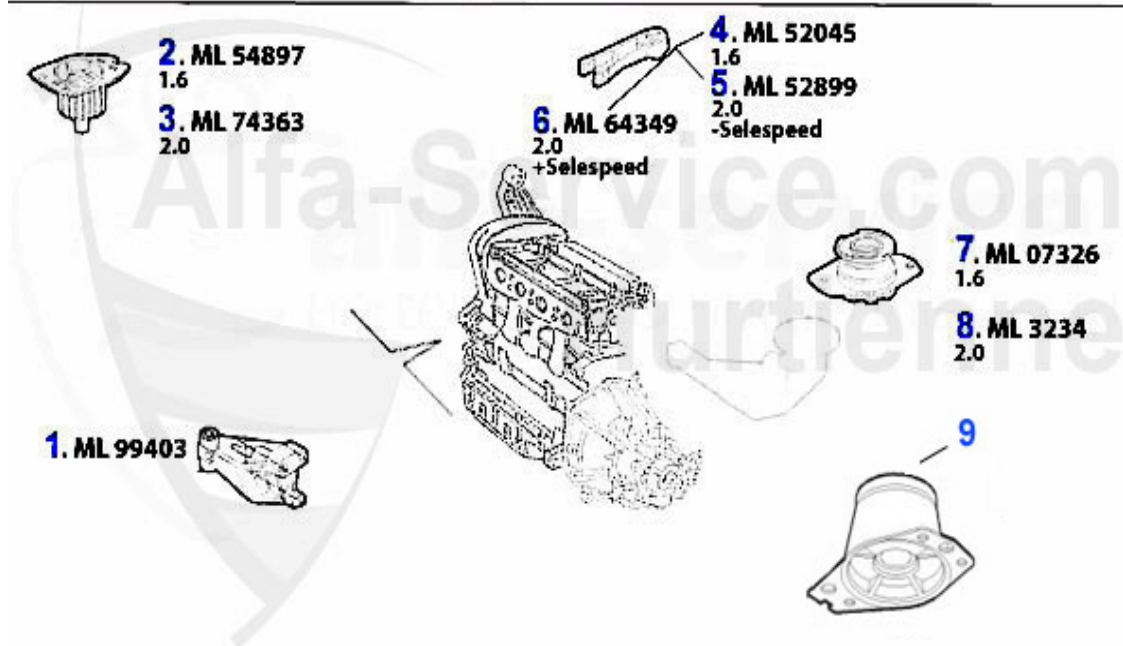

2. WP 04051
16V

1	WP15970	OE. 46515970 WATER PUMP 1.9/2.4 8/10 V	60.52 EUR
2	WP04051	OE. 46804051 WATER PUMP 1.9/2.4 16/20 V	72.33 EUR

Motorlager/Engine Mount 147 TS

1	ML99403	OE. 60672234/60599403 ENGINE MOUNT	109.00 EUR
2	ML54897	OE. 46554897 ENGINE MOUNT 147 FL 1.6 TS	109.00 EUR
3	ML74363	OE. 60674363 ENGINE MOUNT FL 147,156/SW, Nuovo GT 2.0 TS/JTS	239.00 EUR
4	ML52045	OE. 46752045 ENGINE MOUNT 147 FR 1.6 TS	38.00 EUR
5	ML52899	OE. 60652899 ENGINE MOUNT 145/6 2.0 TS, 147 all,156,gtv/spider (916) 1998>, Nuovo GT TS/JTS (without Selespeed)	***
6	ML64349	OE. 60664349 ENGINE ROD 147,156/SW,Nuovo GT 2.0 TS/JTS Selespeed	88.50 EUR
7	ML07326	OE. 46407326 ENGINE MOUNT RR 147 1.6 TS	65.00 EUR
8	ML3234	OE. 7652240/60808861 ENGINE MOUNT	73.99 EUR
9	ML14744	ENGINE MOUNT GEAR SIDE 147 1.6 TS	***