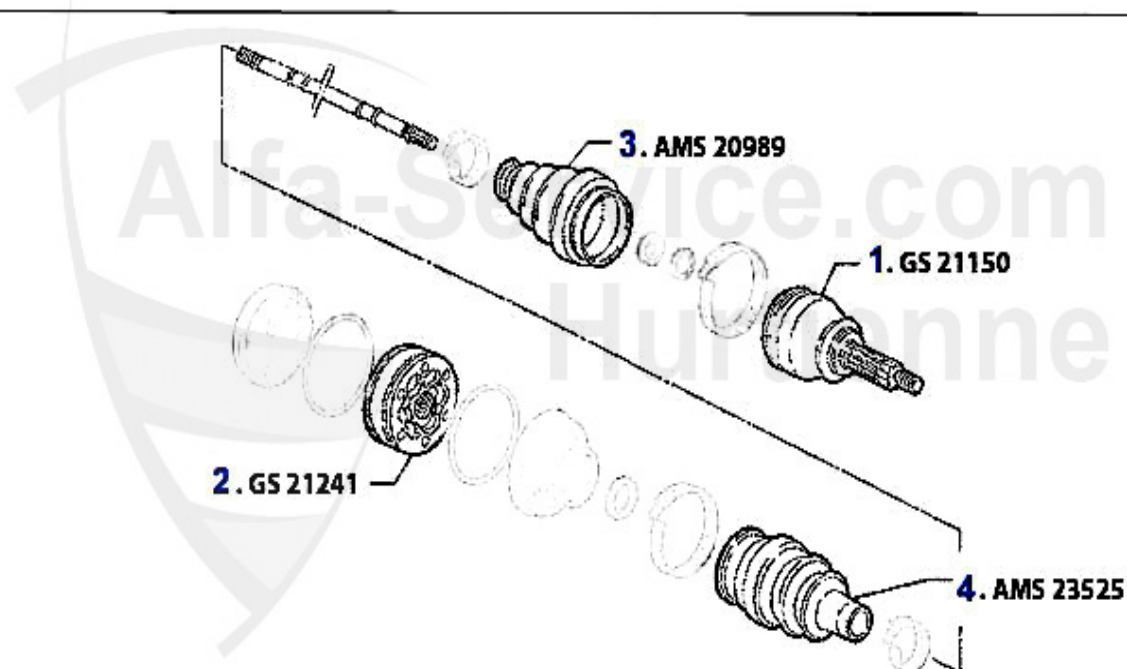

Antriebswelle/Driveshaft 147 1.6/2.0 TS

1	GS21150	OUTER CV JONT 156/6 TS 16V #3180592>, 147 TS 16V,GTV/SPIDER (916) TS # 6063041>	121.05 EUR
2	GS21241	Inner drive shaft joint gtv/spider (916),155,145/6 TS 16V,156 TS 16V 166 2.0 TS,147 1.6/2.0 TS	111.72 EUR
3	AMS20989	OE.46429633, outer joint gaiter 145/6 147, 156, 166	17.90 EUR
4	AMS23525	Achsmanschettensatz innen 155 1,7/ 1.8/2.0/TS 16V,2.5 V6,1.9TD 164/Super 2.0 TS,145/6 TS 16V	25.55 EUR