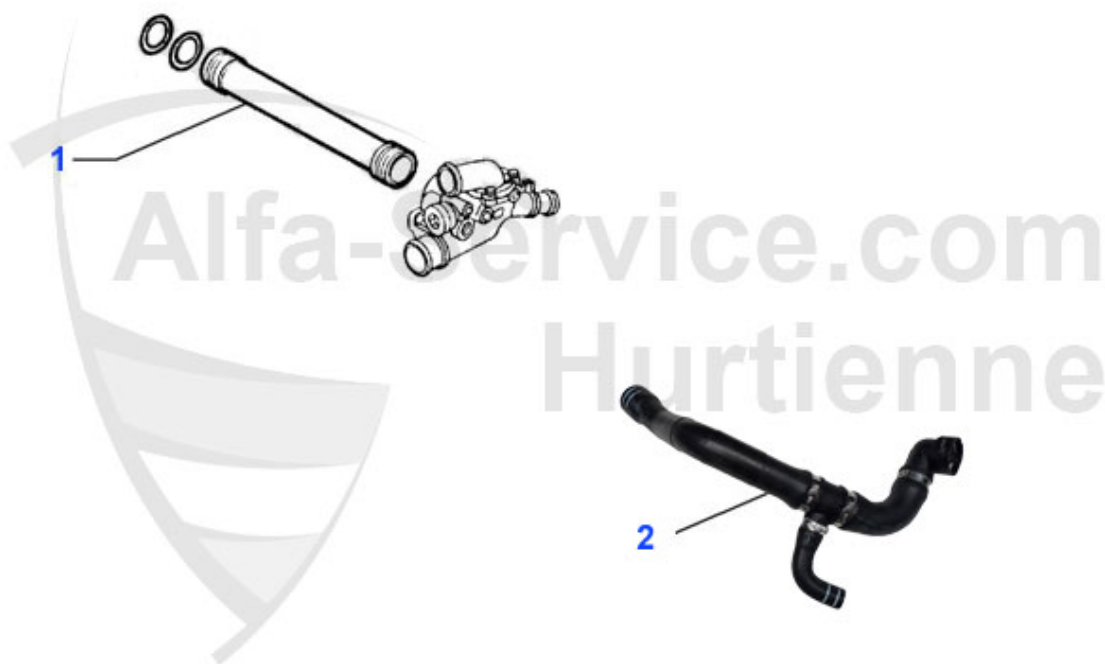

147 > ENGINE > COOLING SYSTEM > 3.2 V6 24V/GTA > HOSES

1 KWS04178 TUBE WATERPUMP-THERMOSTAT 2.5/3.0/3.2 V6 24V (95-10) ***
147,156,166,GT,GTV/ SPIDER (916)

2 KWS89794 LOWER HEATER HOSE 3.2 GTA 147/156/GT (00-10) ***