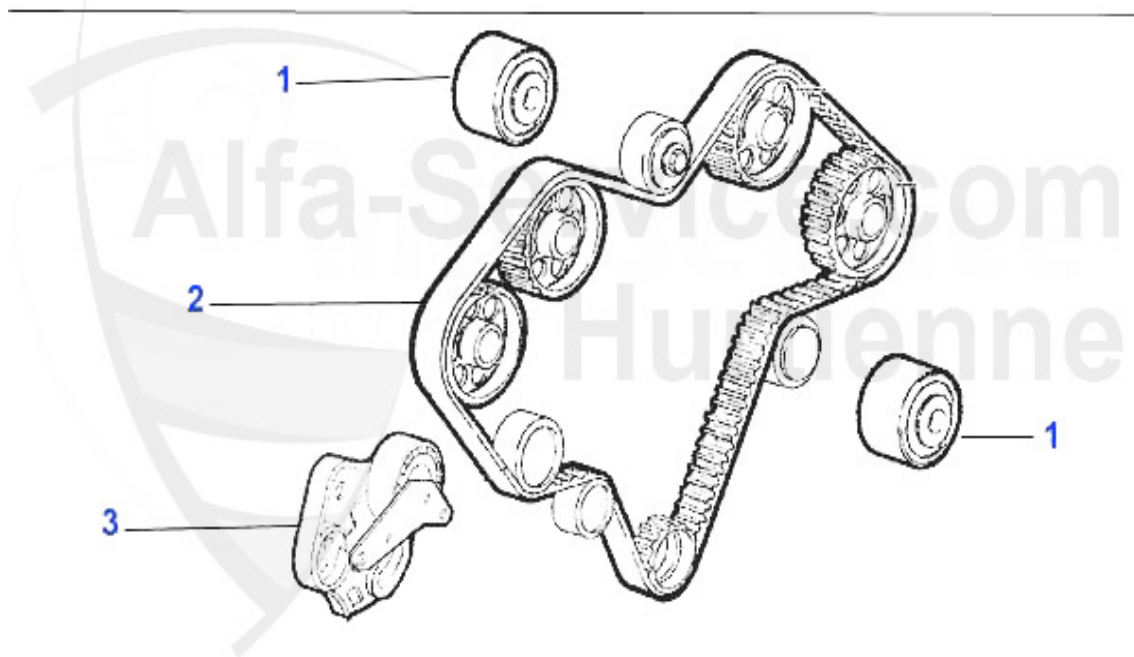

Zahnriemen 147 GTA

1	UR55876	IDLER PULLEY FOR DRIVE BELT 147,156,166, GTV/SPIDER (916) V6 24V	79.00 EUR
2	ZR94741	TIMING BELT 185H9.5P280 147,156,166,GTV/ SPIDER (916),Nuovo GT V6 24V (HIGH TEMPERATURE VERSION)	89.00 EUR
3	SR55875	OE. 55196536 BELTSTRETCHER	149.00 EUR