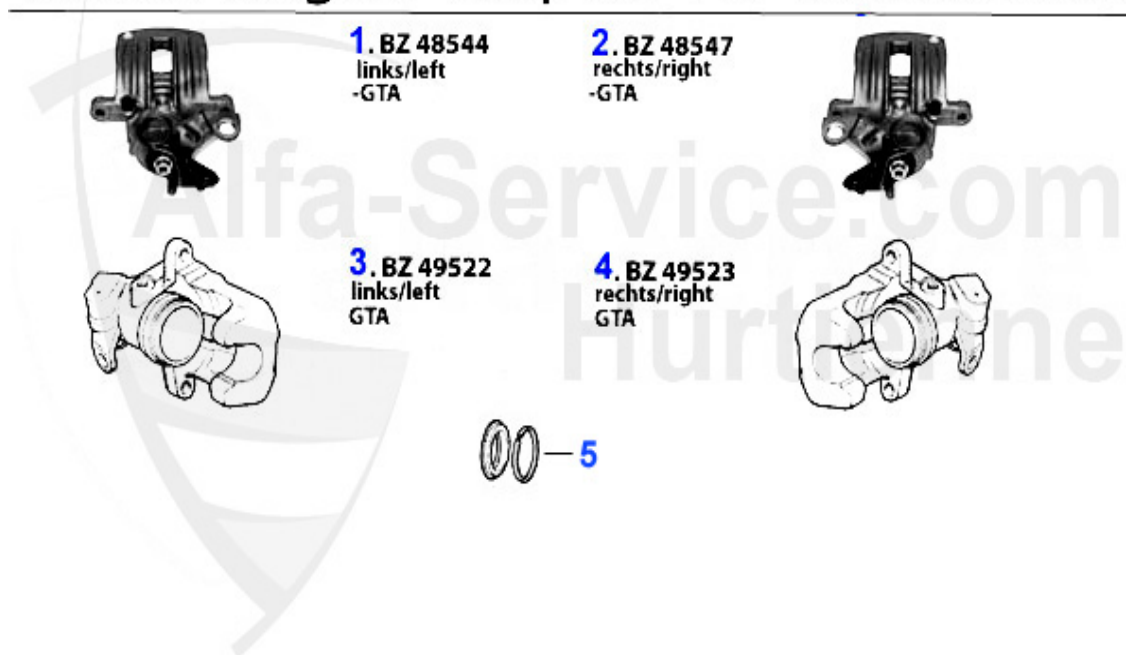

Bremszangen/Calipers 147 vorne/front

1	BZ48544	OE. 9951213/9948544 BRAKE CALIPPER REAR LEFT 147,156/SW 2002>,Nuovo GT ALL 4-CYLINDER	88.48 EUR
2	BZ48547	OE. 9951214/9948547 BRAKE CALIPPER REAR RIGHT 147,156/SW 2002>,Nuovo GT ALL 4-CYLINDER	88.48 EUR
3	BZ49522	OE. 9949522 BRAKE CALIPER RL 147, 156 2002>, Nuovo GT 3.2 GTA	53.26 EUR
4	BZ49523	OE. 9949523 BRAKE CALIPER RR 147, 156 2002>, Nuovo GT 3.2 GTA	53.80 EUR
5	RSBS356	Rep.-Satz Bremssattel hinten(Lukas) 147GTA/156GTA/156swGTA/GT1,8TS/ GT2,0JTS/GT3,2GTA/GT1,9JTD	21.99 EUR