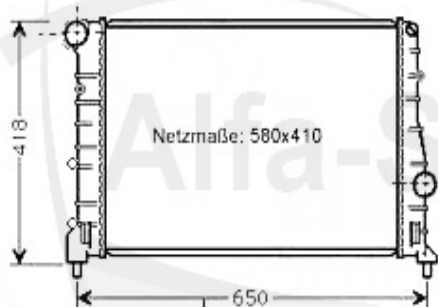

Kühler/Radiator 147 1.9 JTD 8/16V

1