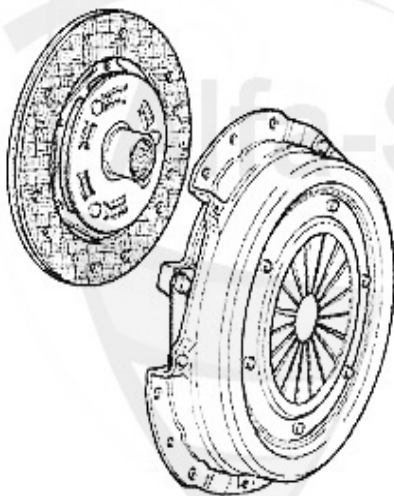

Kupplungs-Kit/Clutch Set 147 1.6/2.0 TS

1. KK853201

Ø 215 mm

1.6 TS 76/88KW

2. KK951301

Ø 230 mm

2.0 TS ohne/wo.
Selespeed

3. KK739645

Ø 215 mm

2.0 TS mit/w.

Selespeed

(mit Ausrücklager
with THRUSTBEARING)

1	KK853201	CLUTCH KIT 147,156 1.6/1.8 16V TS 09.97>,NUOVO GT 1.8 TS, OE.55190737	195.16 EUR
2	KK951301	OE. 55190114 CLUTCH KIT 147,156/SW 2.0 TS, WITHOUT RELEASE B.	322.56 EUR
3	KK739645	OE. 71739645 KIT CLUTCH 147,156 2.0 TS/ JTS SELESPEED	326.88 EUR