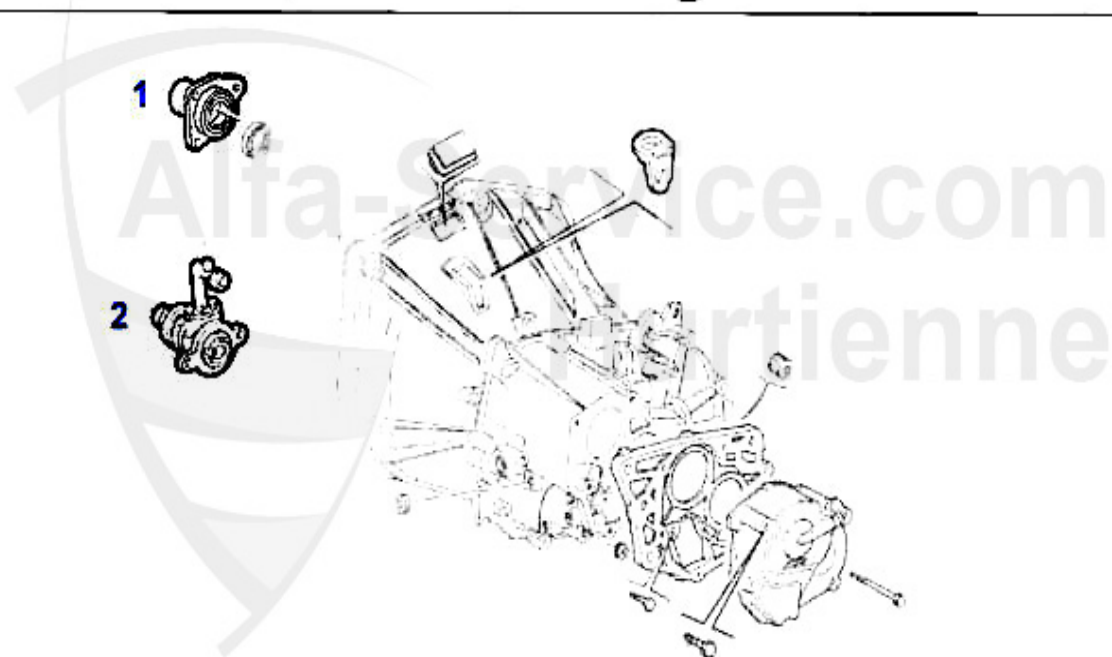

Ausrücker/Sleeve Bearing 147 1.9 JTD 8V

1	FH11951	GUIDE BUSH FOR CLUTCH RELEASE BEARING 3 HOLES 145/6,147,155,164/SUPER	79.00 EUR
2	ZA816764	OE. 55184437 ACTUATOR 147 1.9 JTD 8V 85 KW CF3/4	70.78 EUR