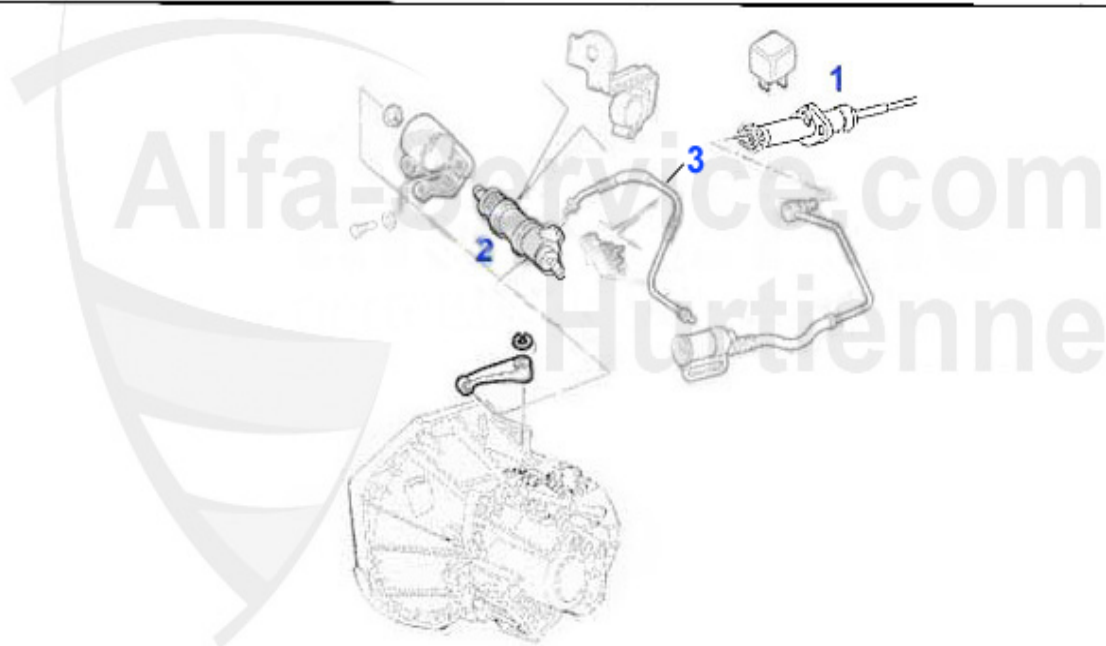

Kupplungsbetätigung/Clutch Actuation 147 3.2 V6 24V/GTA

1	KGZ89164	OE. 55189164 CLUTCH PUMP 147, Nuovo GT	47.50 EUR
2	KNZ76063	OE. 60607663 CLUTCH CYLINDER 147, Nuovo GT 1.9 JTD/3.2 V6 24V/GTA Selespeed	***
2	KNZ35408	OE. 46835408 CLUTCH CYLINDER 147, Nuovo GT 1.9 JTD/3.2 V6 24V/GTA (w/o Selesp.)	66.88 EUR
3	KS3200	CLUTCH HOSE 147 GTA 00-10/Alfa GT 3.2V6 03-10	***