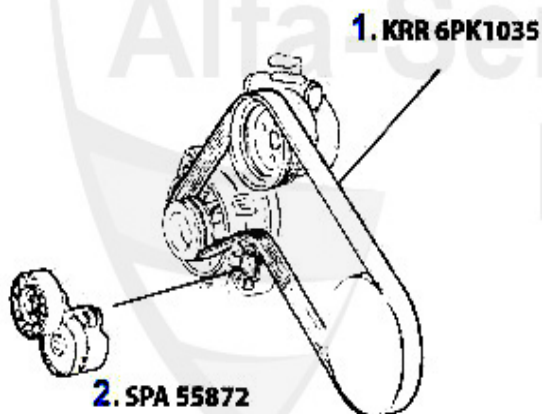

Keilrippenriemen 147 JTD 8V

ohne/without
Klimaanlage/AC:

mit/with
Klimaanlage/AC: