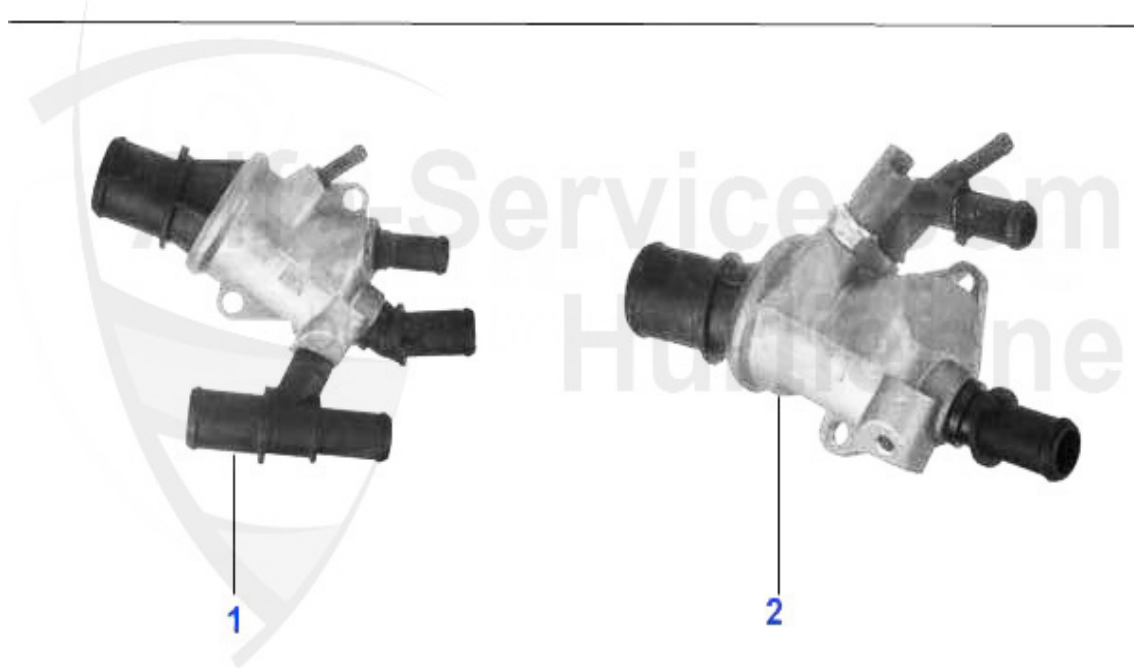

Thermostat 147 1.9 JTD 8/16V

1	TH90294	OE. 46790294 THERMOSTAT 147 1.9 JTD 8V	84.01 EUR
2	TH89845	OE. 55189845 THERMOSTAT 147,Nuovo GT 1.9 JTD 16V	104.90 EUR