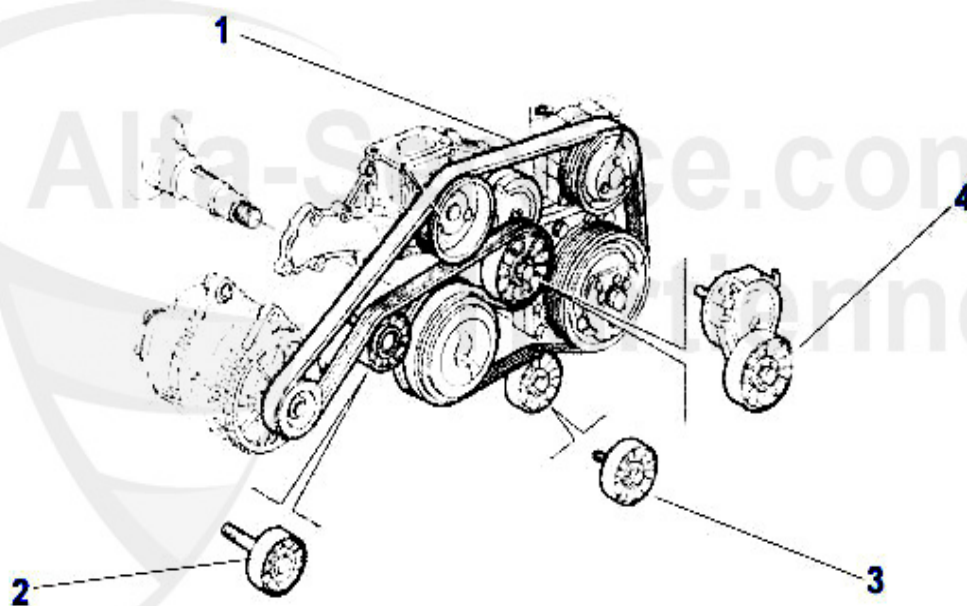

Keilrippenriemen 147 GTA

1	KRR6PK199 5 V-BELT 6PK1995, OE.60626658, 147/156/ 166/GTV SPIDER (916) NUOVO GT ALL V6 24 V, GTA GENERATOR/SERVOPUMP/AIR CON COMPRESSOR	29.00 EUR
2	UR55865 IDLER PULLEY FOR DRIVE BELT 156,166,GTV/ SPIDER (916) V6	42.70 EUR
3	UR55867 IDLER PULLEY FOR DRIVE BELT 156,166, GTV/SPIDER (916) V6	48.00 EUR
4	SR55866 TENSIONER PULLEY FOR DRIVE BELT 156, 166 V6 24V/GTA	149.00 EUR