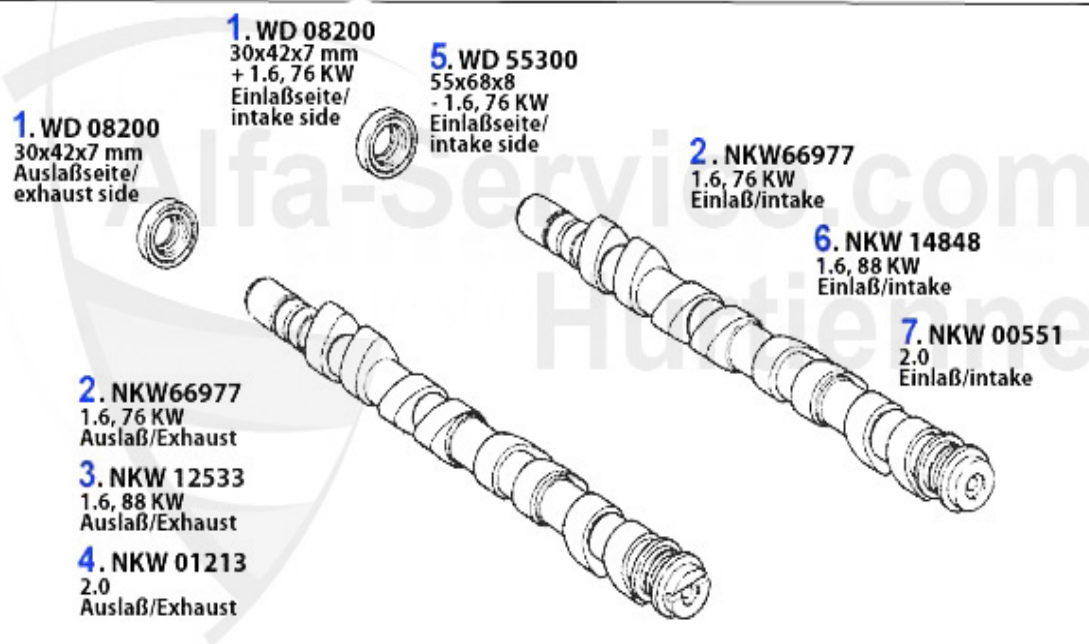

Nockenwelle 147 TS

1	WD08200	CAMSHAFT 145/6,155,156,GTV/SPIDER (916), 166 VARIOUS 96-01	15.51 EUR
2	NKW66977	Nockenwelle (Einlaß/Auslaß) 147 1.6 TS 76 KW	425.00 EUR
3	NKW12533	Nockenwelle (Auslaß) 145/6,147,155, 156 1.4/1.6 TS 16V	243.13 EUR
4	NKW01213	OE. 60601213 CAMSHAFT	419.00 EUR
5	WD55300	CAMSHAFT OIL SEAL 145/6,155,156 1.6,1.7, 1.8,2.0 16V TS	17.90 EUR
6	NKW14848	Nockenwelle 145/6 1.6 TS 16V # 1650 88>, 156 1.6 TS 16V #84340>	230.82 EUR
7	NKW00551	OE. 60600551 CAMSHAFT	419.00 EUR