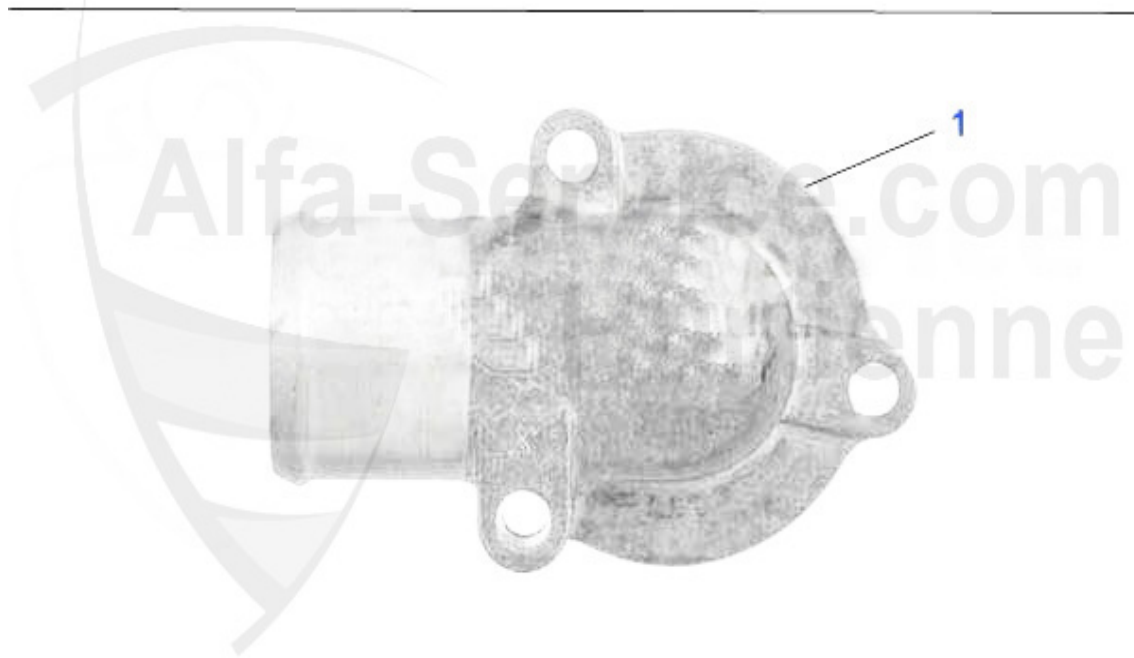

Thermostat 147 3.2 V6 24V/GTA

---

1 TH52403 OE. 60652403 THERMOSTAT 3.2 V6 24V/GTA

75.90 EUR