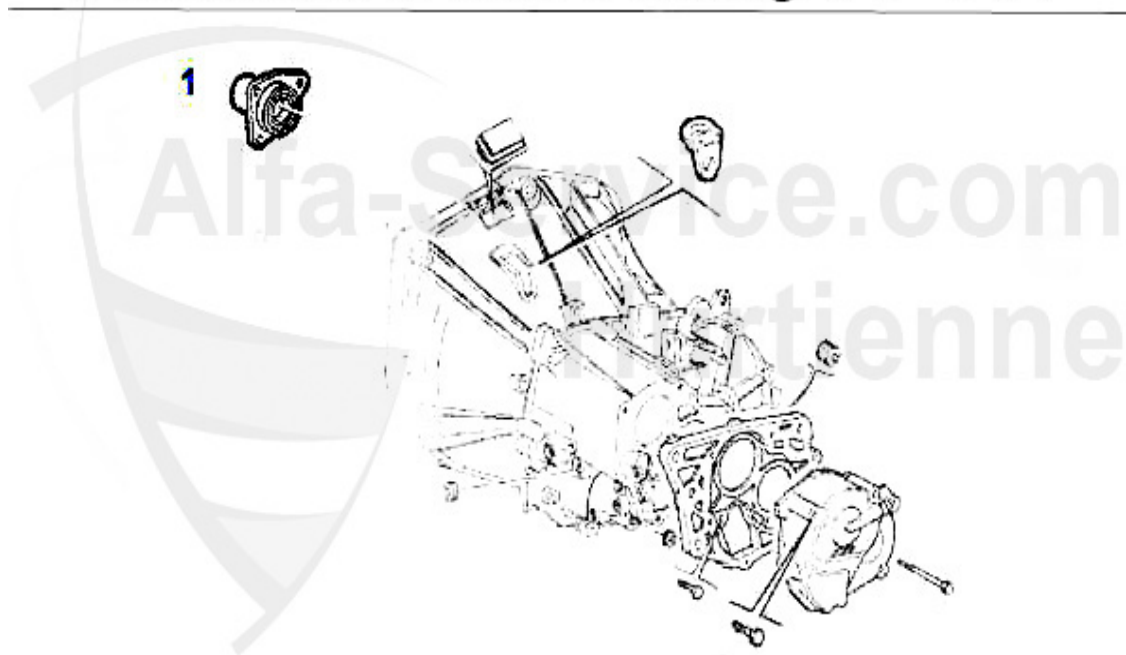

Kupplungs-Kit/Clutch Set 147 GTA

1. KK 739521

Ø 235 mm

1 KK739521 OE. 71739521 CLUTCH KIT 147,156,916 GTA

559.36 EUR

Ausrücker/Sleeve Bearing 147 GTA

1 FH11951 GUIDE BUSH FOR CLUTCH RELEASE BEARING 3 HOLES
145/6,147,155,164/SUPER