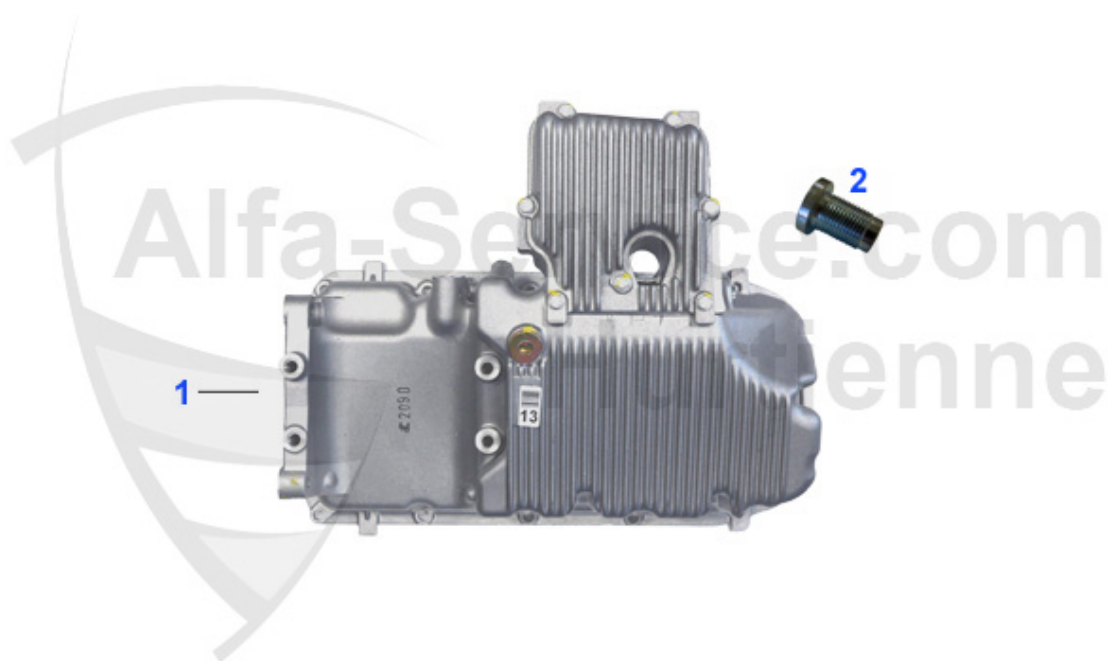

147 > ENGINE > ENGINE BLOCK > PIL PAN

1	OW90209	OE. 55190209 PIL PAN 145/6,147,155,156, gtv/spider (916),Nuovo GT	***
2	OWD357	OIL DRAIN SCREW Alfa 145,146,147,155, 156,GT,GTV+Sp.916,NUOVO SPIDER,BRERA O.E. 46476967 (M18x1,5 30mm height)	7.74 EUR