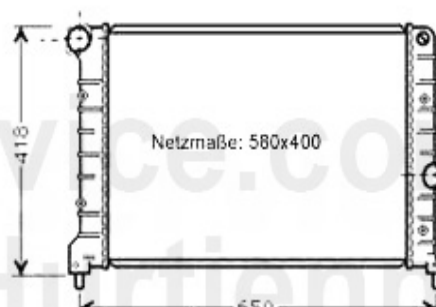

2

1	MK43393	OE. 46743393/46842846 RADIATOR 147 JTD 8/16V SYSTEM: VALEO	369.30 EUR
2	MK42843	OE. 46842843 RADIATOR 147 JTD 8/16V SYSTEM: DENSO	163.11 EUR