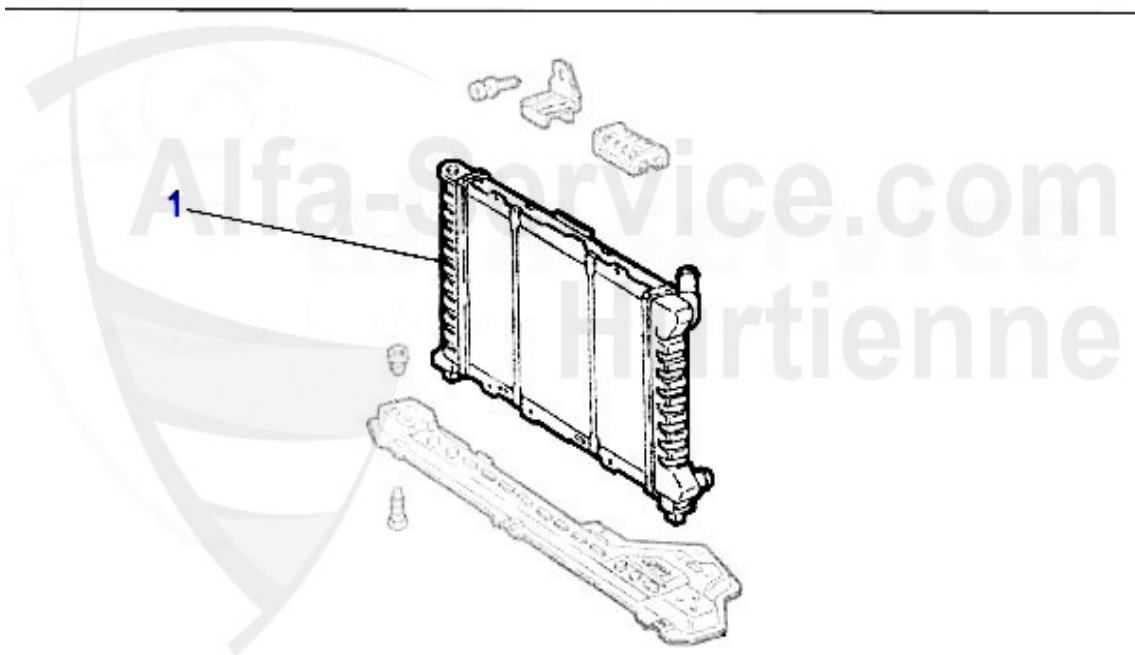

Kühler/Radiator 147 3.2 V6 24V/GTA

---

1 MK90406 OE. 60690406 RADIATOR 147 3.2 V6 24V/GTA

252.40 EUR