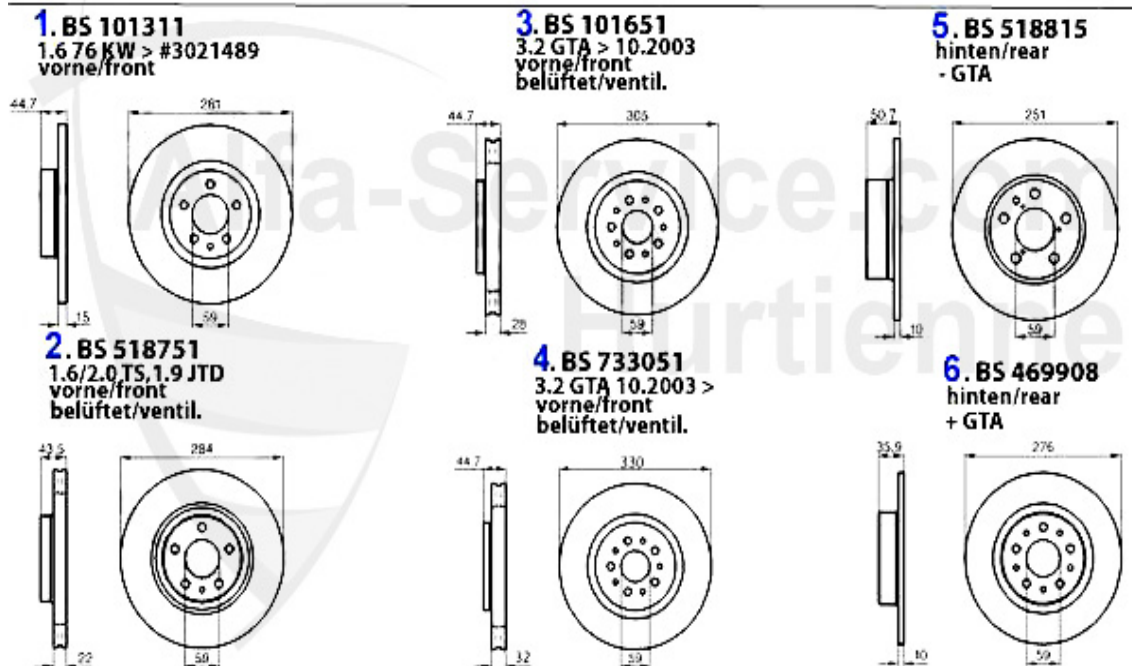

Bremsscheiben/Brakedisks 147

1	BS101311	FRONT BRAKE DISC 147 1.6 16V TS,156 1.6/ 1.8/16V TS/1.9 JTD	76.95 EUR
2	BS518751	OE. 71739568 FRONT BRAKE DISK 147, 156, 164, gtv/spider (916)	70.78 EUR
3	BS101651	FRONT BRAKE DISK 147/156 GTA GTV/SPIDER (916) 3.0/3.2 V6 24V	87.20 EUR
4	BS733051	OE.51733051 FRONT BRAKE DISC GTA 147 2003>,156 2002>	159.00 EUR
5	BS518815	OE. 71738911 REAR BRAKE DISK 147, 156, 164	70.78 EUR
6	BS469908	OE. 46469908 REAR BRAKE DISC	78.99 EUR