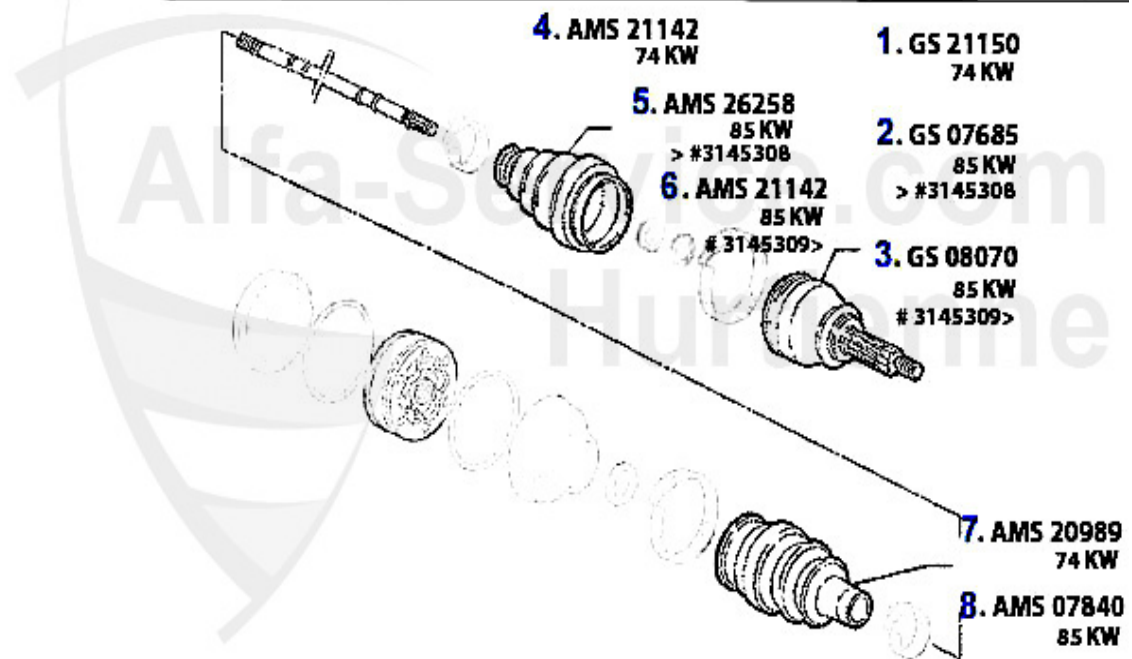

Antriebswelle/Driveshaft 147 1.9 JTD 8V

1	GS21150	OUTER CV JONT 156/6 TS 16V #3180592>, 147 TS 16V,GTV/SPIDER (916) TS # 6063041>	121.05 EUR
2	GS07685	OE. 46307685 CONST.VELLOCITY JOI 147 1.9 JTD 8V (85KW)/16V (103KW) > #3145308	152.86 EUR
3	GS08070	OE. 46308070 CONST.VELLOCITY JOI 147 1.9 JTD 8V (85KW)/16V (103KW) # 31405308>	148.75 EUR
4	AMS21142	OE. 46307733 BOOT SET 147,156,gtv/spider (916),Nuovo GT 3.2 V6 24V/GTA	20.42 EUR
5	AMS26258	INTERIOR AXLE BOOT 155 2.0TB,2.5TD (107-22mm) SPIDER 916 3.0 V6	14.26 EUR
7	AMS20989	OE.46429633, outer joint gaiter 145/6 147, 156, 166	17.90 EUR
8	AMS07840	OE. 46307840 BOOT SET 147 1.9 JTD # 3145308>	21.44 EUR