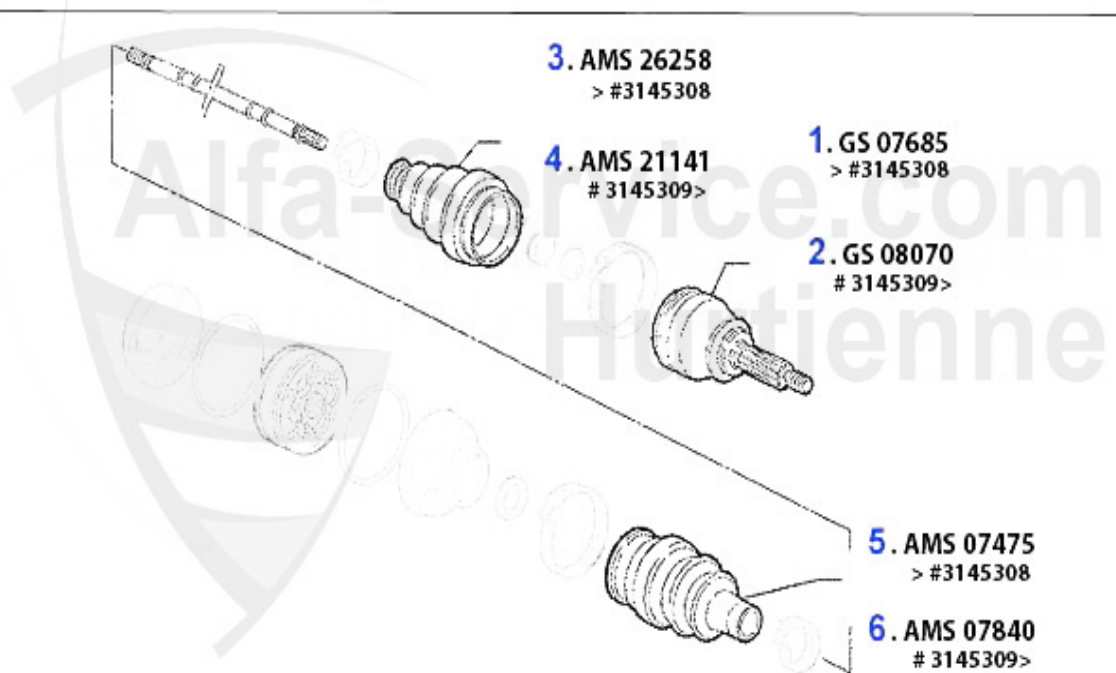

Antriebswelle/Driveshaft 147 1.9 JTD 16V

1	GS07685	OE. 46307685 CONST.VELLOCITY JOI 147 1.9 JTD 8V (85KW)/16V (103KW) > #3145308	152.86 EUR
2	GS08070	OE. 46308070 CONST.VELLOCITY JOI 147 1.9 JTD 8V (85KW)/16V (103KW) # 31405308>	148.75 EUR
3	AMS26258	INTERIOR AXLE BOOT 155 2.0TB,2.5TD (107-22mm) SPIDER 916 3.0 V6	14.26 EUR
4	AMS21141	Achsmanschettensatz aussen 166 alle 6-zylimder/JTD 10V	24.50 EUR
5	AMS07475	OE. 46307475 BOOT SET 147 1.9 JTD 16V 156/SW V6 24V	22.47 EUR
6	AMS07840	OE. 46307840 BOOT SET 147 1.9 JTD # 3145308>	21.44 EUR