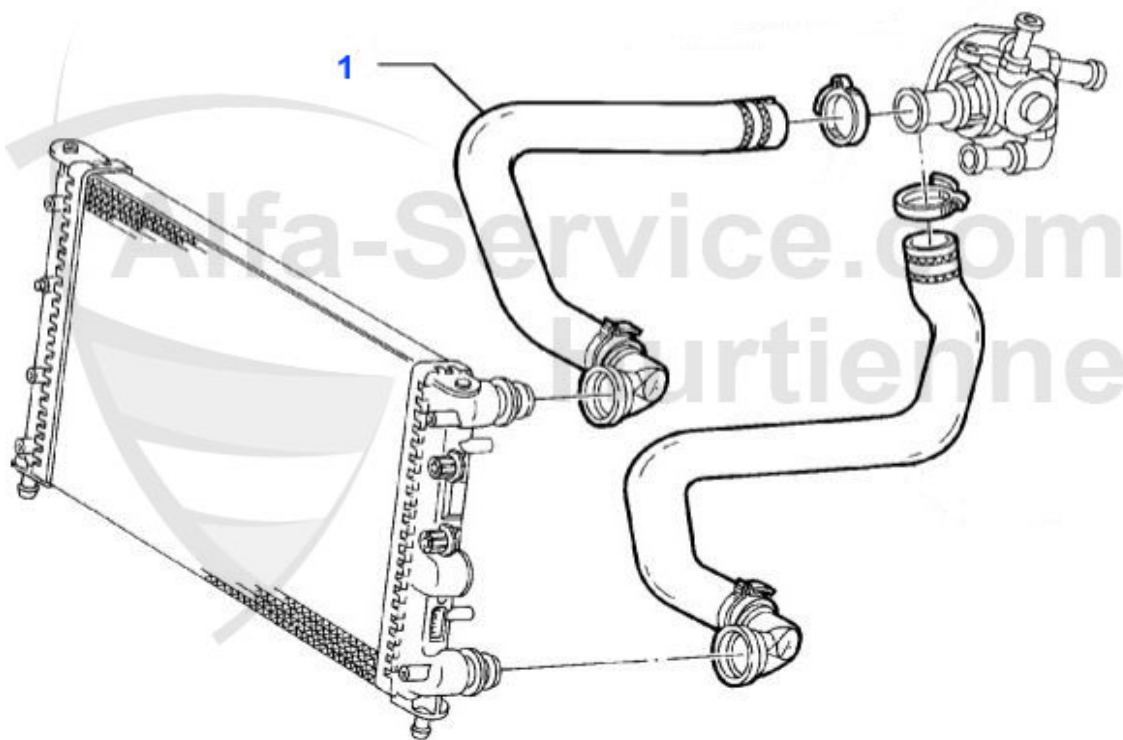

Wasserpumpe/Waterpump 147 1.6/2.0 TS 16V

1 WP00310 OE. 60586222 WATER PUMP TS 16V

69.00 EUR

147 > ENGINE > COOLING SYSTEM > TS 16V > HOSES

1 KWS14701 Kühlwasserschlauch oben 147 1,6TS/2,0TS 16V(00-10) GT 1,8TS/2,0JTS
(03-10)