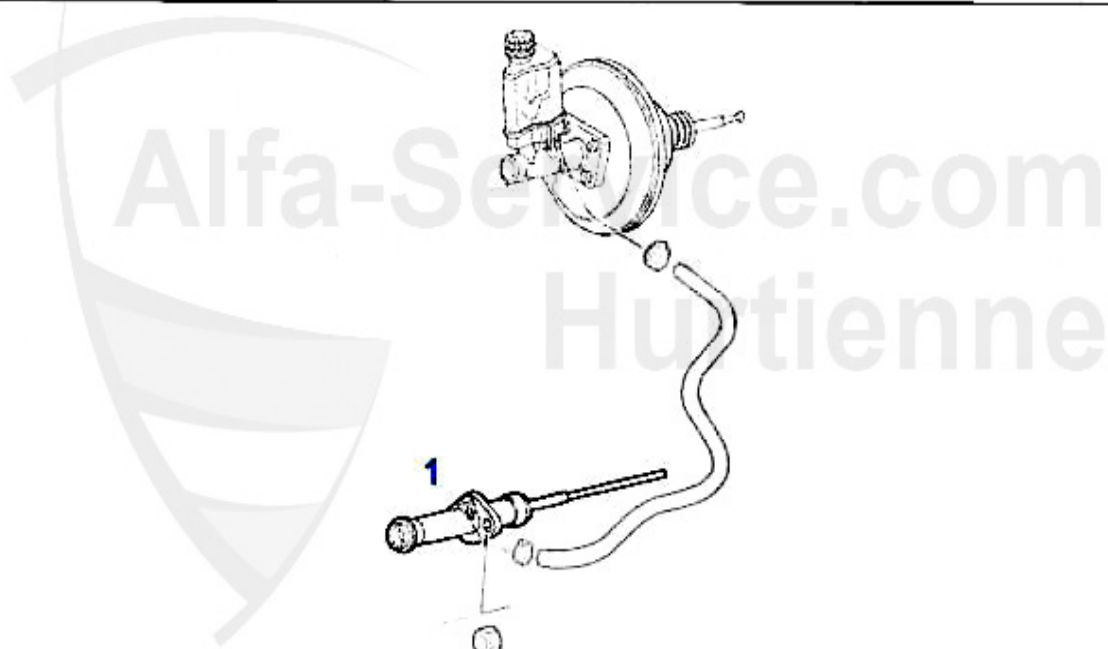

Kupplungsbetätigung/Clutch Actuation 147 1.6/2.0 TS

---

1 KGZ89164 OE. 55189164 CLUTCH PUMP 147, Nuovo GT

47.50 EUR