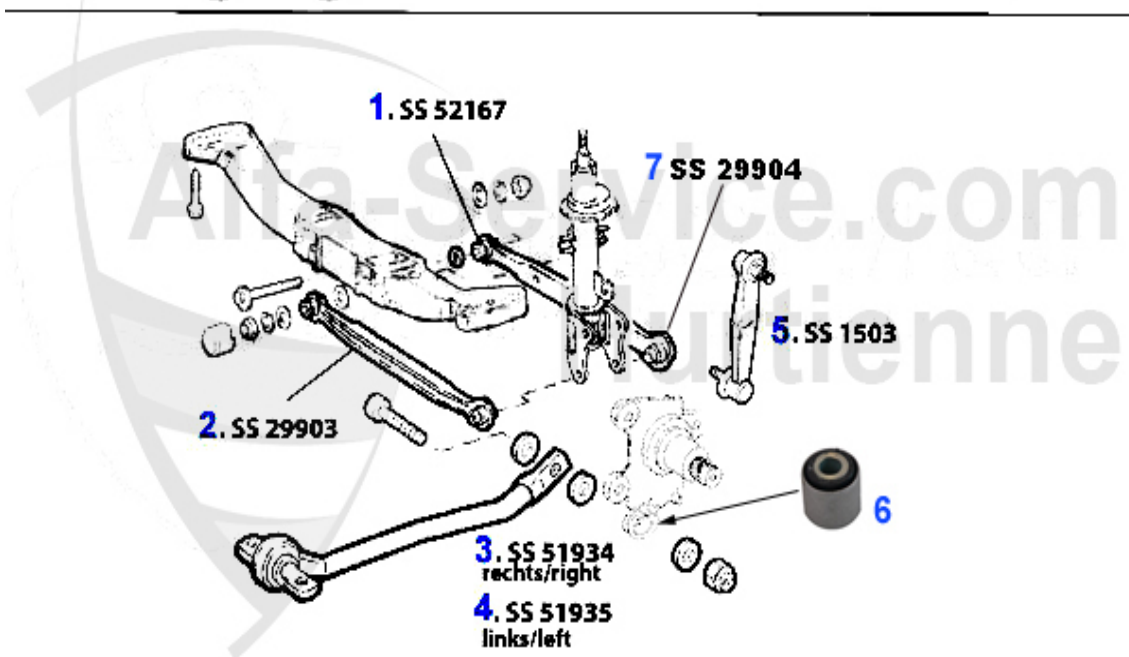

Aufhängung/Attachment 147 hinten/rear

1	SS52167	REAR STABILIZING BAR 147,156 BEHIND THE TRAVERSE	53.86 EUR
2	SS29903	REAR STABILIZING BAR 147,156 IN FRONT OF THE TRAVERSE	54.50 EUR
3	SS51934	OE. 60651934 Rod	82.00 EUR
4	SS51935	OE. 60651935 Rod	82.00 EUR
5	SS1503	OE. 60699021/60613575 REAR STABILIZER 147, 156, Nuovo GT	35.39 EUR
6	AB9034	OE. 60682636 BUSHING	15.90 EUR
7	SS29904	BUSHING FOR REAR ANTI-ROLL BAR 147/156	11.90 EUR