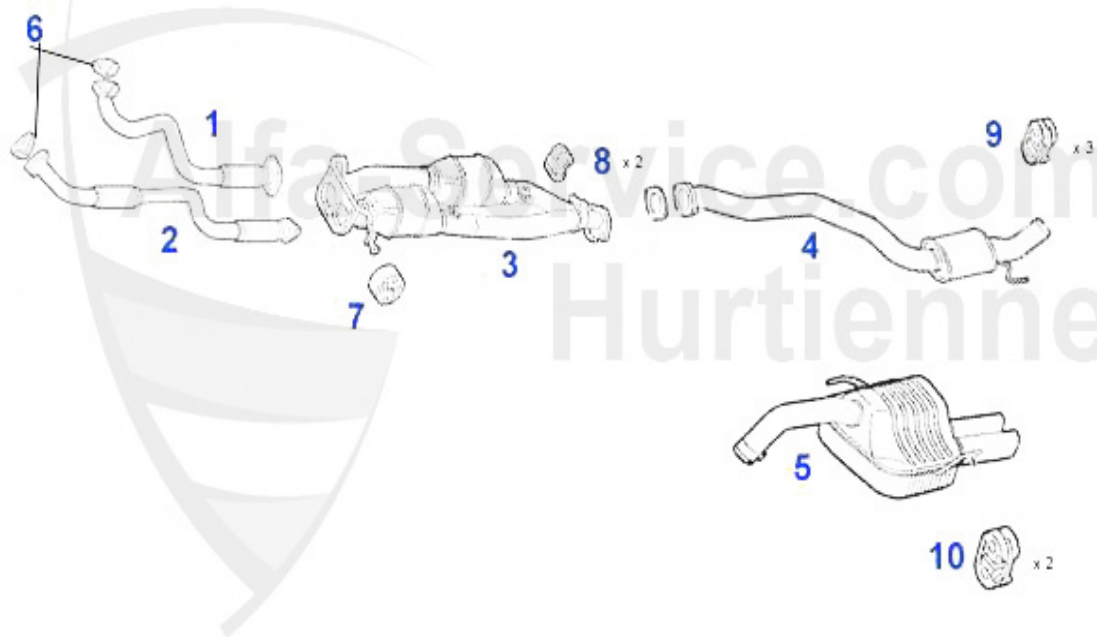

Abgasanlage/Exhaust System 147 GTA

1	VR69658	OE. 60669658 EXHAUST PIPE FR 147 GTA	265.70 EUR
2	VR69659	OE. 60669659 EXHAUST PIPE FL 147 GTA	327.25 EUR
3	KAT78321	OE. 60678321 SILENCER CATALIZED 147 GTA	1199.23 EUR
4	MSD03539	OE. 73503539 MIDDLE SILENCER 147 GTA	214.40 EUR
5	NSD03540	OE. 73503540 REAR SILENCER 147 GTA	379.00 EUR
6	SAT69665	OE. 60669665 SEALING GASKET f. EXHAUST PIPE 147,156,166,Nuovo GT V6 24V/GTA	7.18 EUR
9	SAT091143	SILENT BLOC MUFFLER SUSPENSION SPIDER/ GTV (916),156,166,147 1.9JTD 8/16V	3.53 EUR
10	SAT091066	OE.60655991 rubber exhaust hanger 147/156	4.00 EUR