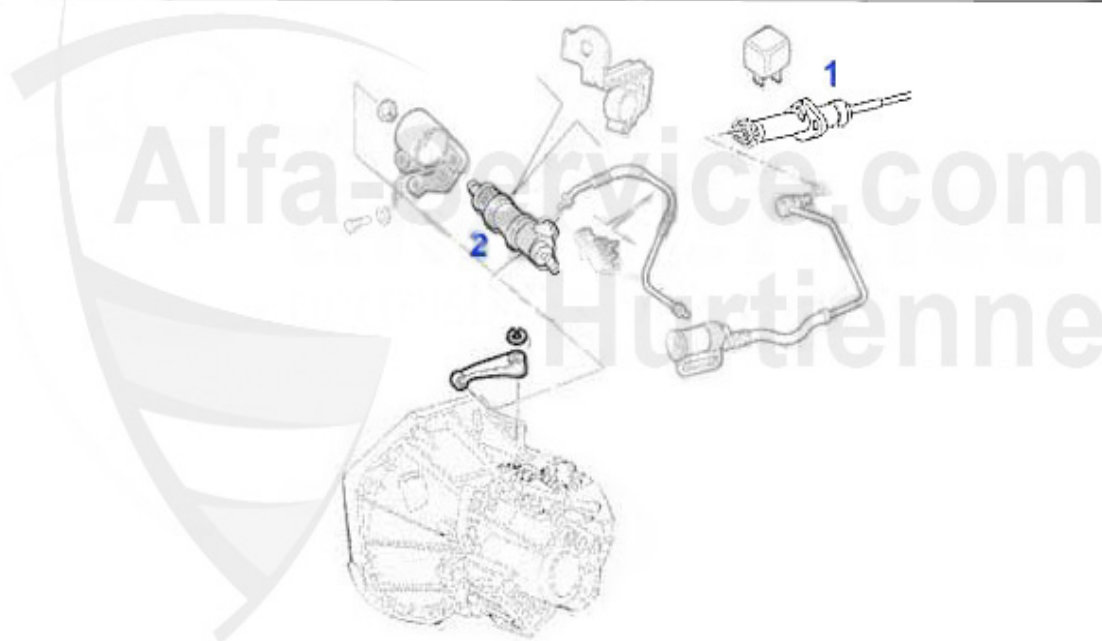

Kupplungsbetätigung/Clutch Actuation 147 1.9 JTD 8/16V

1	KGZ89164	OE. 55189164	CLUTCH PUMP 147, Nuovo GT	47.50 EUR
2	KNZ35408	OE. 46835408	CLUTCH CYLINDER 147, Nuovo GT 1.9 JTD/3.2 V6 24V/GTA (w/o Selesp.)	66.88 EUR
2	KNZ41667	OE. 55196189	CLUTCH CYLINDER	30.68 EUR