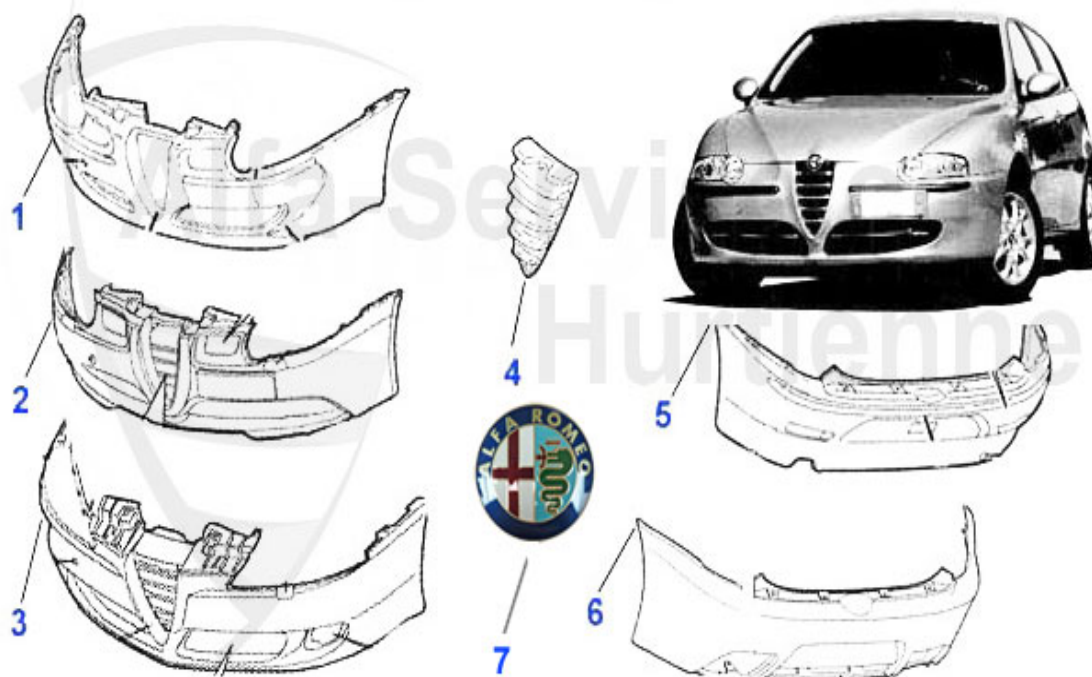

147 > BODY > BUMPER/GRILLE/PANEL

1	STF09900	FRONT BUMPER 147 (PROGRESSION, DISTINCTIVE) >05	165.01 EUR
2	STF40618	FRONT BUMPER 147 GTA	***
3	STF39013	FRONT BUMPER 147 (IMPRESSION, PROGRESSION, DISTINCTIVE) 05> (FACELIFT)	329.00 EUR
4	KG56597	Kühlergrill 147 (in Stoßstange)	52.50 EUR
5	STF06361	REAR BUMPER 147 >05	132.34 EUR
6	STF57243	REAR BUMPER 147 05> (FACELIFT)	355.00 EUR
7	MZ58973	FRONT BADGE ALFA 147, GTV/Spider (916) 04> (FACELIFT), ALFA MITO	54.00 EUR