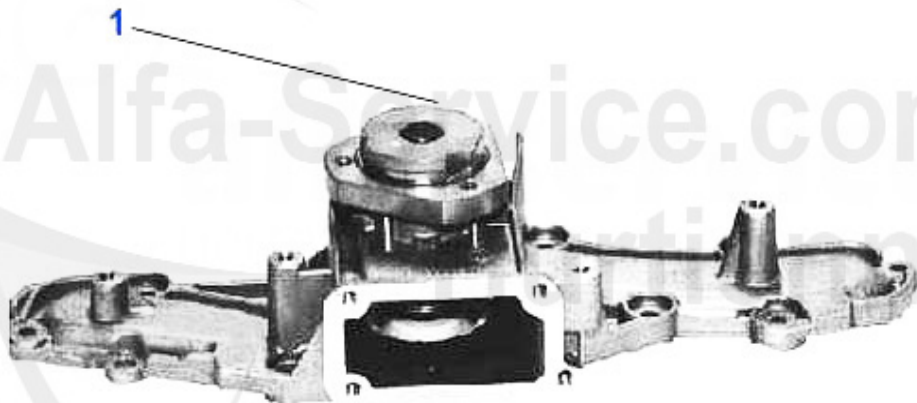

Wasserpumpe/Waterpump 147 3.2 V6 24V/GTA

---

1 WP81355 OE. 60816018 WATER PUMP V6 24V

149.00 EUR