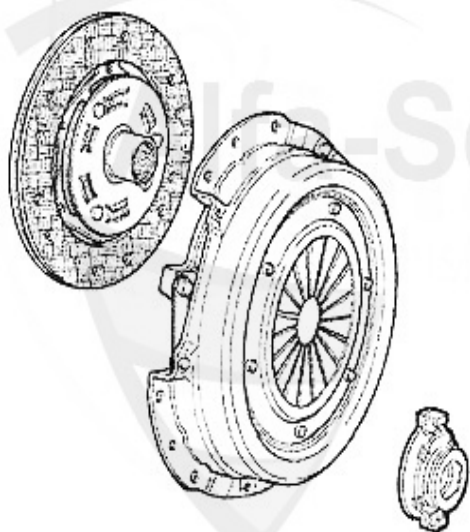

Kupplungs-Kit/Clutch Set 147 1.9 JTD 16V

---

1. KK739501

Ø 235 mm

---

1 KK739501 OE. 71735901 KIT CLUTCH 147,156,Nuovo GT 1.9 JTD 16V, 166 2.0 TS
CF3

316.99 EUR