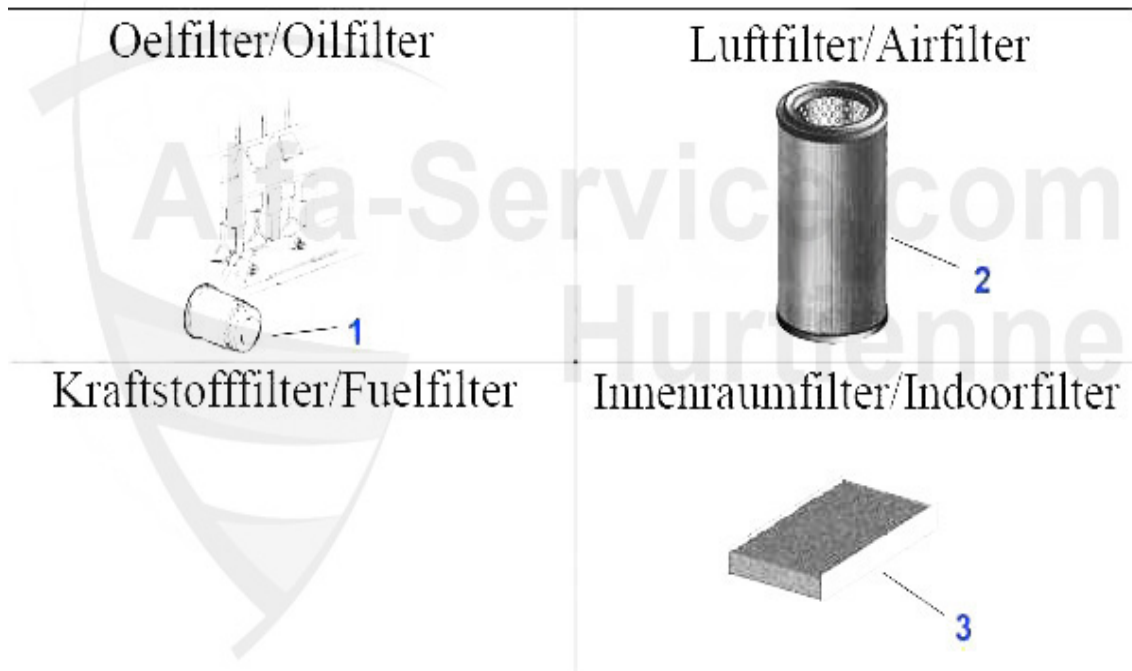

Filter 147 GTA

1	OF124	OE. 46805830 OILFILTER	9.13 EUR
2	LF149	AIR FILTER 147 GTA,156 2.0 TS/JTS/V6 24V/JTD,NUOVO GT V6 24V, ROUND	14.77 EUR
3	IF380	OE.46799653 pollen filter 147,156 2001>,Nuovo GT, square carbon filter	17.23 EUR