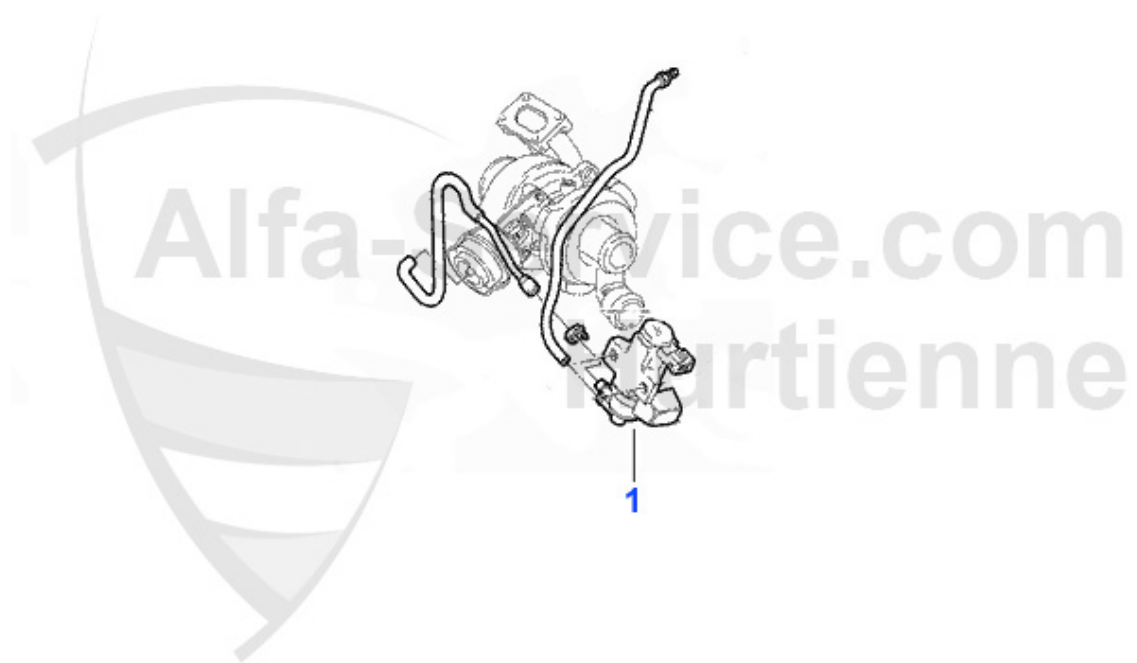

1 STV203202 ELECTRO VALVE FOR TURBO 147, 156, 159, 166,GT, Brera, Mito, Nuovo
Spider

68.94 EUR