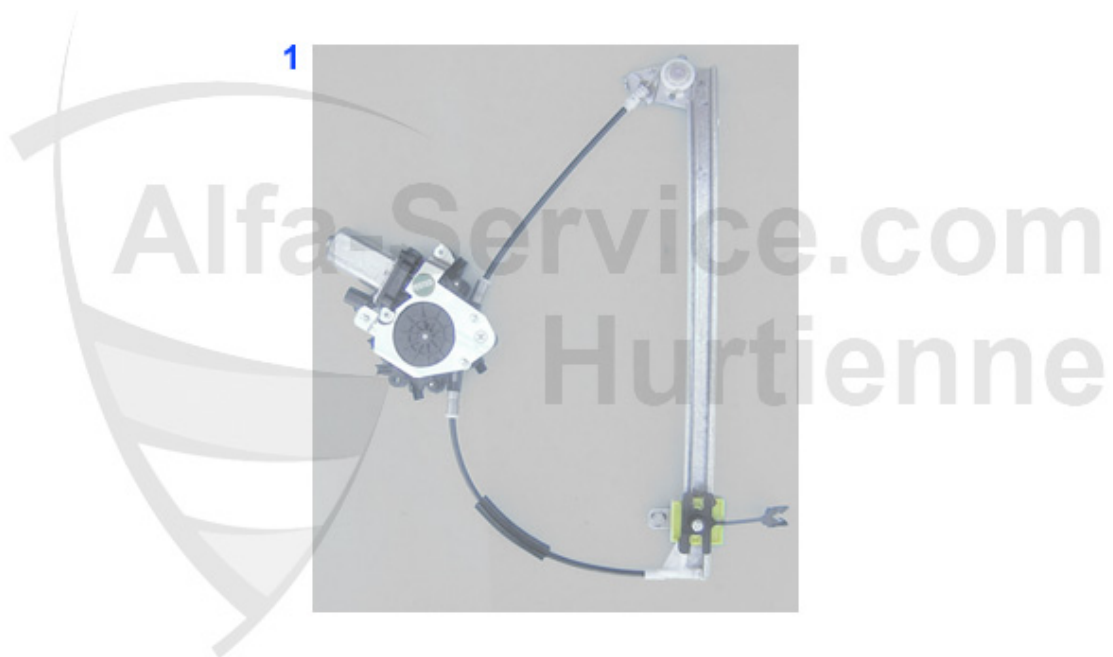

147 > BODY > WINDOW REGULATOR > 2 DOORS

1	FH010144	WINDOW REGULATOR COMPLETE 147 2-DOORS R (AFTERMARKET PRODUCT)	99.00 EUR
1	FH010145	WINDOW REGULATOR 2 DOORS LEFT 147 (AFTERMARKET PRODUCT)	99.00 EUR

147 > BODY > WINDOW REGULATOR > 4 DOORS