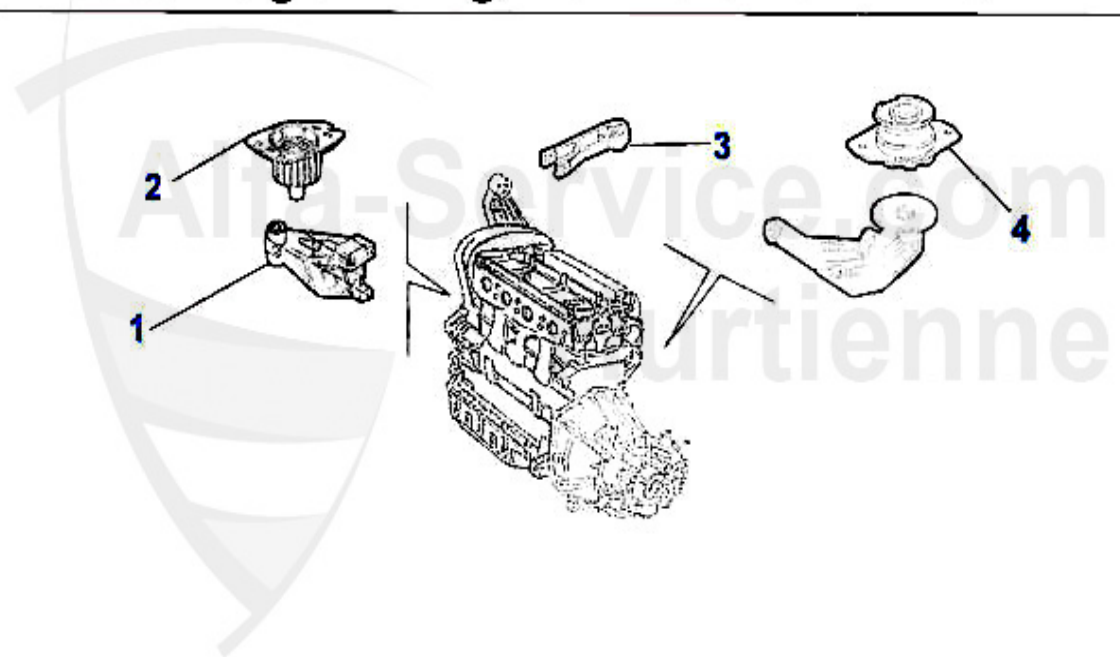

Motorlager/Engine Mount 147 GTA

1	ML13854	OE. 60613854 ENGINE MOUNT 147 GTA FL	152.86 EUR
2	ML88868	OE. 60655868 ENGINE MOUNT 147,156,Nuovo GT V6 24V/GTA	***
3	ML52740	OE. 60652740 ENGINE MOUNT 147,156,Nuovo GT V6 24V/GTA	104.99 EUR
4	ML9359	OE.7644686 ENGINE MOUNT REAR 147, 155, 156	55.81 EUR