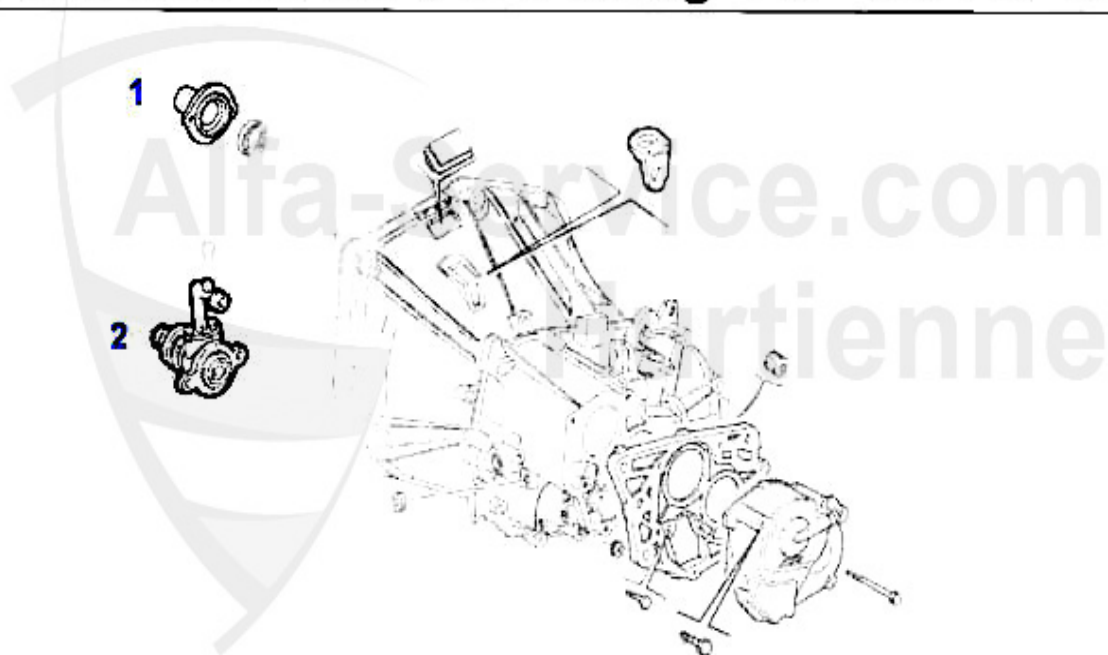

Ausrücker/Sleeve Bearing 147 1.6/2.0 TS

2	ZA186498	OE. 55186498	SLEEVE T/O BEARING 147,Nuovo GT 12.2003>	84.99 EUR
2	ZA46516373	OE. 55184041	SLEEVE BEARING	89.68 EUR