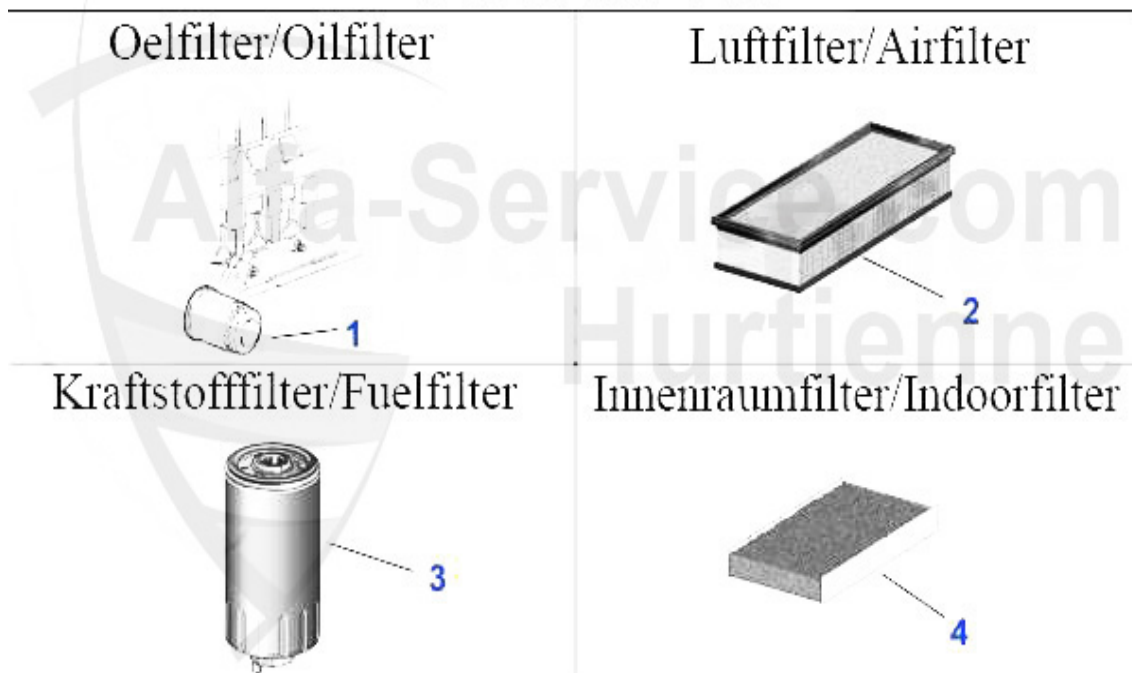

Filter 147 JTD

2	LF801	OE.46794403 air filter 147,156 Nuovo GT 1,9 JT (CF3) square	14.88 EUR
3	KF378	Kraftstoff-Filter 147,156,166 1.9 JTD 8V (CF3)/2.4 JTD 110 KW	32.93 EUR
3	KF338	Kraftstofffilter 147,156,166,Nuovo G T JTD (CF3),Bj 01>	28.62 EUR
4	IF380	OE.46799653 pollen filter 147,156 2001>,Nuovo GT, square carbon filter	17.23 EUR