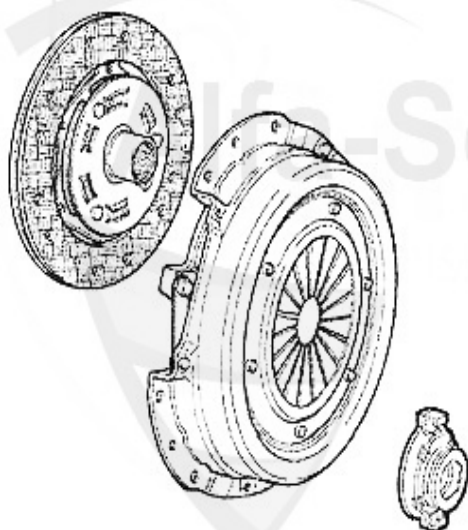

Kupplungs-Kit/Clutch Set 147 1.9 JTD 8V

1. KK 734802

Ø 230 mm

74 KW

2. KK 739539

Ø 235 mm

85 KW

1	KK734802	OE. 71734802 KIT CLUTCH 147 1.9 JTD 8V 74 KW	224.66 EUR
2	KK739539	CLUTCH SET 156/SW,166 1.9/2.4 JTD 8/10V, 147 1.9 JTD 8V 85 KW	410.15 EUR