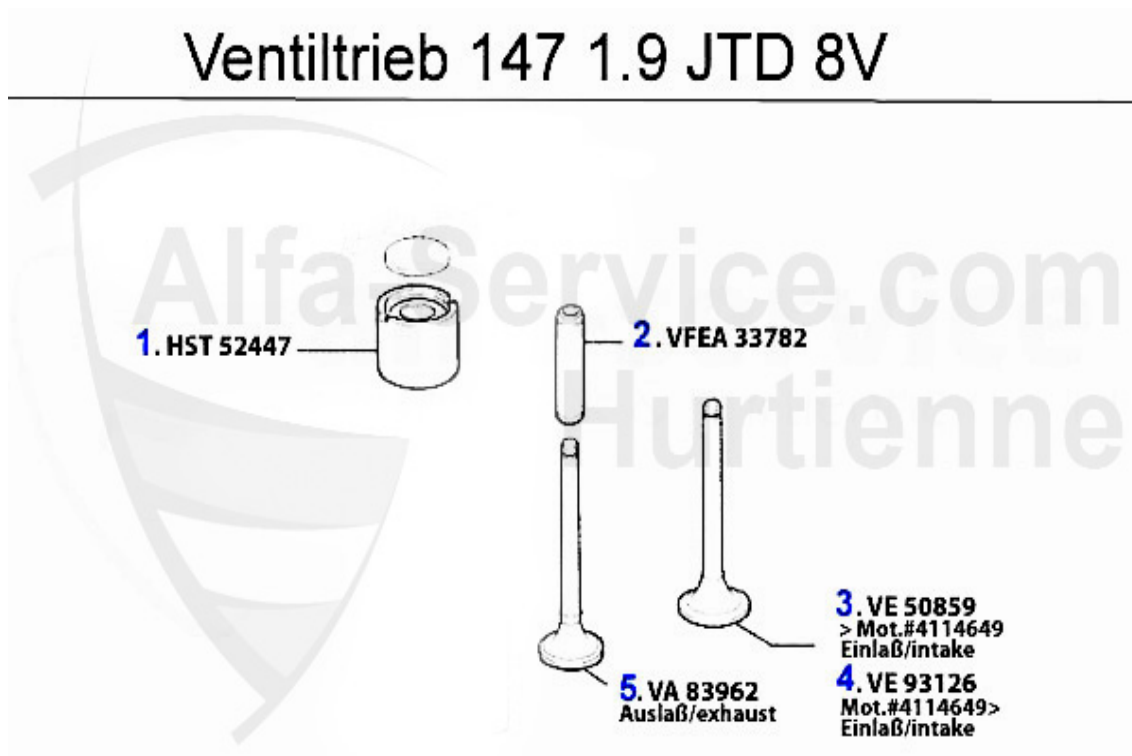

Ventiltrieb 147 1.9 JTD 8V

1	HST52447 Hydrost	14.26 EUR
2	VFEA33782 Ventilführung Ein-/Auslaß +0.05 JTD 8/10V 145/6,147,156,166	4.11 EUR
3	VE50859 Ventil-Einlaß 145/6,147,156,166 JTD 8/10V	21.03 EUR
4	VE93126 Ventil-Einlaß 147,156,166 JTD 8/10V Bj. 6.04>	20.21 EUR
5	VA83962 Ventil-Auslaß 145/6,147,156,166 JTD 8/10V	32.83 EUR