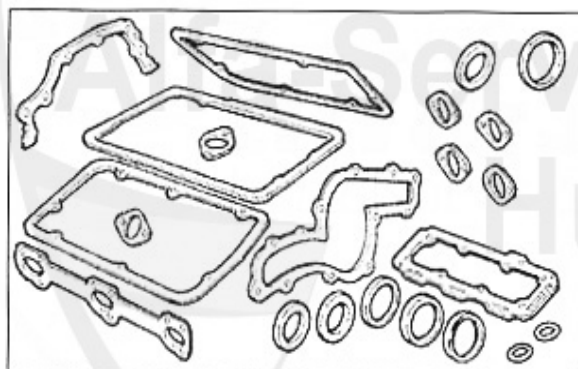

Motordichtsatz/Full Set 147 GTA

---

1. MDS 74200

1. ---
2. 1 MDS74200 OE.71713724 FULL SET 147,156,166, GTV/SPIDER(916),NOUVO GT V6 24V/GTA ENGINE GASKET SET 147,156,166,GTV/SPIDER (916),NUOVO GT V6 24V/GTA

399.00 EUR