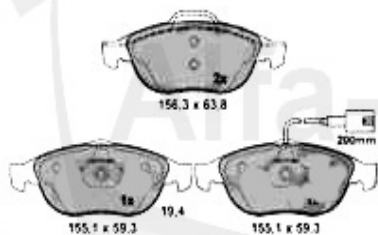

Brembeläge/Brakepads 147 vorne/front

1. 23140
1.6 76KW > #3021489

2.23289
1.6/2.0 TS 16V, 1.9 JTD