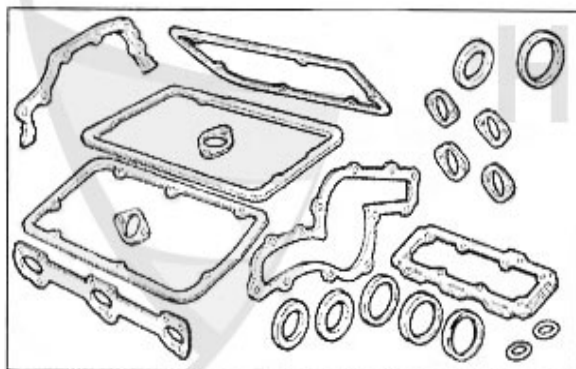

147 > ENGINE > ENGINE GASKETS > 3.2 V6 24V/GTA > HEAD SET

2.

3.

1. ZKDS 61000

1	ZKDS61000 HEAD GASKET SET 147,156,166,GTV/SPIDER (916),NUOVO GT V6 24V/GTA	279.00 EUR
2	ZKD7475 CYLINDER HEAD GASKET V6-24V LEFT 147,156,166,GT+SPIDER 916, REINZ	55.00 EUR
3	ZKD7290 CYLINDER HEAD GASKET RIGHT (REINZ) 147,156,166,GT+SPIDER 916, V6-24V	55.00 EUR