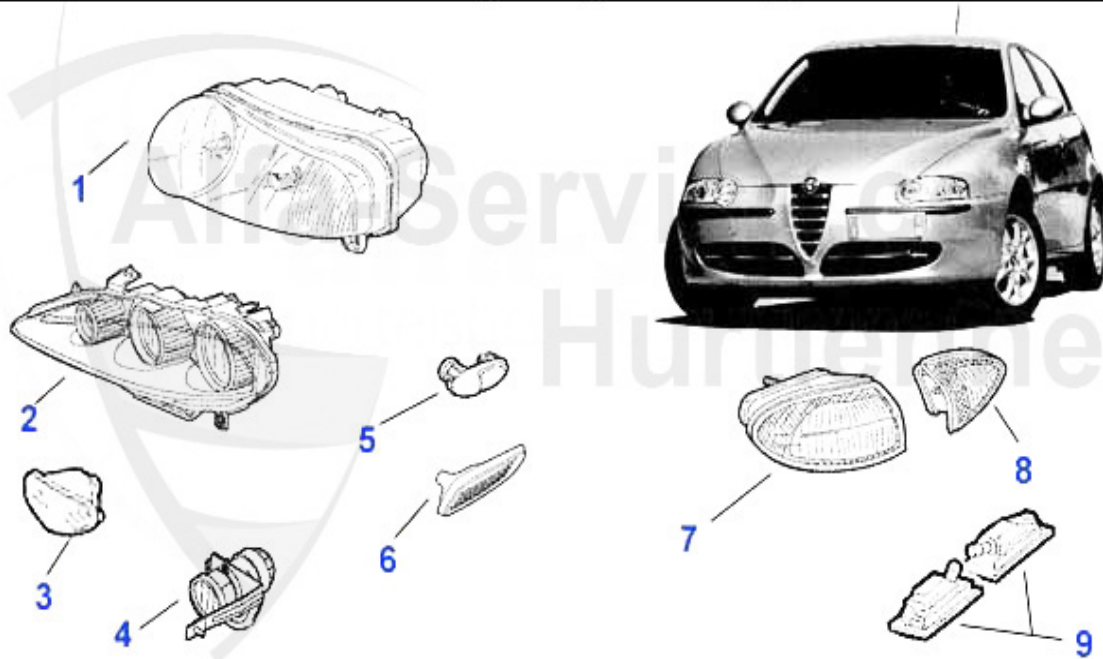

Beleuchtung/Lightning 147

1	SW86817	Hauptscheinwerfer rechts 147 GTA H7 /H1 /H1, Bj.>07.2005	***
1	SW84849	Xenon-Hauptscheinwerfer links 147 G TA	***
1	SW84848	Xenon-Hauptscheinwerfer rechts 147 GTA	***
1	SW26194	Hauptscheinwerfer rechts 147 Bj. 3. 02 > # 3157764>	129.00 EUR
1	SW86818	Hauptscheinwerfer links 147 GTA H7/ H1/ H1	***
1	SW26196	Hauptscheinwerfer links 147 Bj. 3.0 2> # 3157764>	129.00 EUR
1	SW56564	Hauptscheinwerfer links 147 Bj. >3. 02 > #3157764	110.79 EUR
1	SW56565	Hauptscheinwerfer rechts 147 Bj. >3 .02 > #3157764	110.79 EUR
2	SW95447	Hauptscheinwerfer 147 rechts Bj. 05 > (Facelift)	163.11 EUR
2	SW95452	Xenon Hauptscheinwerfer 147 links B j. 05> (Facelift)	717.08 EUR
2	SW95448	Hauptscheinwerfer 147 links Bj. 05> (Facelift)	163.11 EUR
2	SW95451	Xenon Hauptscheinwerfer 147 rechts BJ. 05> (Facelift)	717.08 EUR
3	BL78825	DIRECTION INDICATORE 147 GTA FRONT RIGHT	350.00 EUR
3	BL56280	DIRECTION INDICATOR RIGHT 147	32.00 EUR
3	BL56281	DIRECTION INDICATORE LEFT 147	32.00 EUR
3	BL78826	DIRECTION INDICATORE 147 GTA FRONT LEFT	350.00 EUR
4	NSW52642	FOG LAMP 147 RIGHT 05> (FACELIFT)	64.12 EUR
4	NSW52643	FOG LAMP 147 LEFT 05> (FACELIFT)	64.12 EUR
5	ZBL13311	Zusatzblinkleuchte 147	9.00 EUR
6	ZBL86517	Zusatzblinkleuchte 147 links Bj. 05 > (Facelift)	11.19 EUR
6	ZBL86516	Zusatzblinkleuchte 147 rechts Bj. 0 5> (Facelift)	11.19 EUR
7	RL56347	Rückleuchte rechts 147 (außen)	62.87 EUR
7	RL56349	Rückleuchte links 147 (außen)	62.87 EUR
8	RL56348	Rückleuchte rechts 147 (innen)	43.63 EUR
8	RL56346	Rückleuchte links 147 (innen)	43.63 EUR
9	KL86572	Kennzeichenleuchte 147,Nuovo GT	16.04 EUR