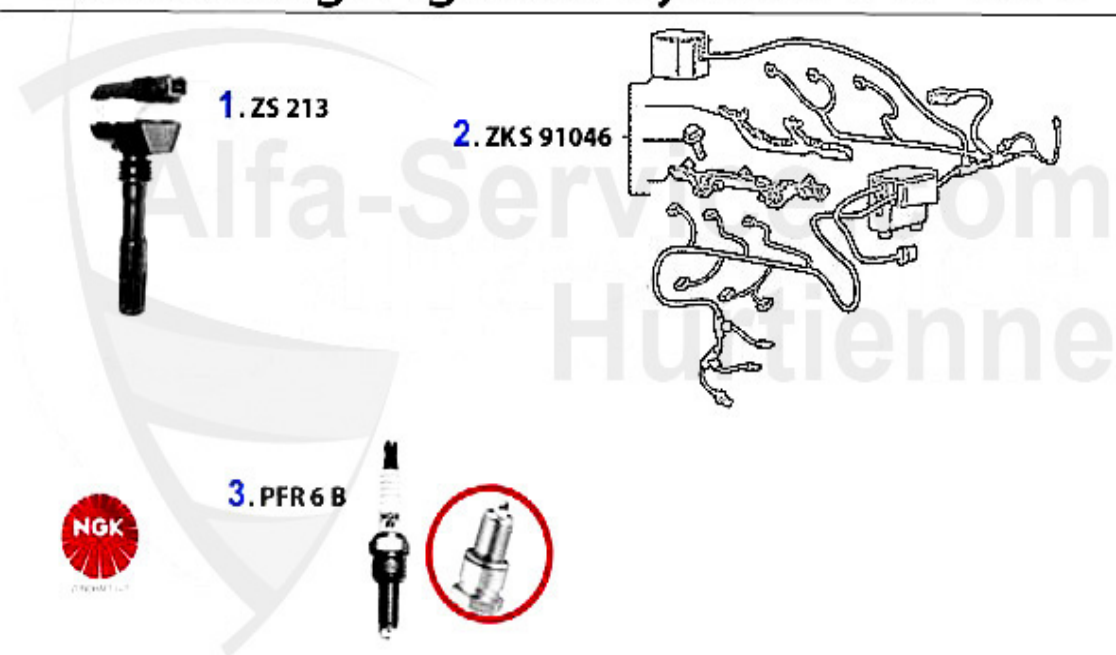

Zündanlage/Ignitionsystem 147 GTA

1	ZS213	OE. 60562701 IGNITION COIL 156,164, 166.spider/gtv(916) 2.5/3.0 V6 24V 94-00	104.90 EUR
2	ZKS91046	IGNITION CABLE SET V6 24V CF3	***
3	PFR 6 B	Zündkerze NGK 33 1.7 ie 16V,145/6 1.7 ie 16V,147 3.2 GTA,156 2.5 V6 24 V/3.2 GTA,164 Super 3.0 V6 24V,166 2.5/3.0 V6 24V,gtv/spider (916) 3.0 V6 24V/3.2 V6	19.00 EUR