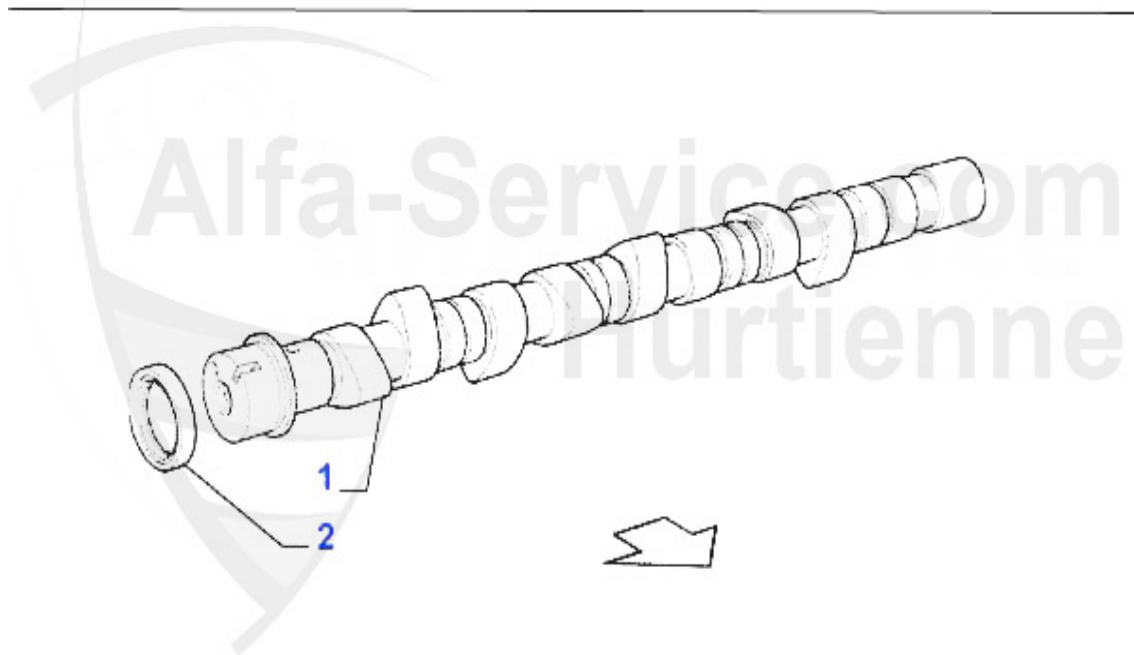

Nockenwelle 147 JTD 8V

1	NKW72393 OE. 46772393 Camshaft 1.9 JTD 8V	379.00 EUR
2	WD08200 CAMSHAFT 145/6,155,156,GTV/SPIDER (916), 166 VARIOUS 96-01	15.51 EUR