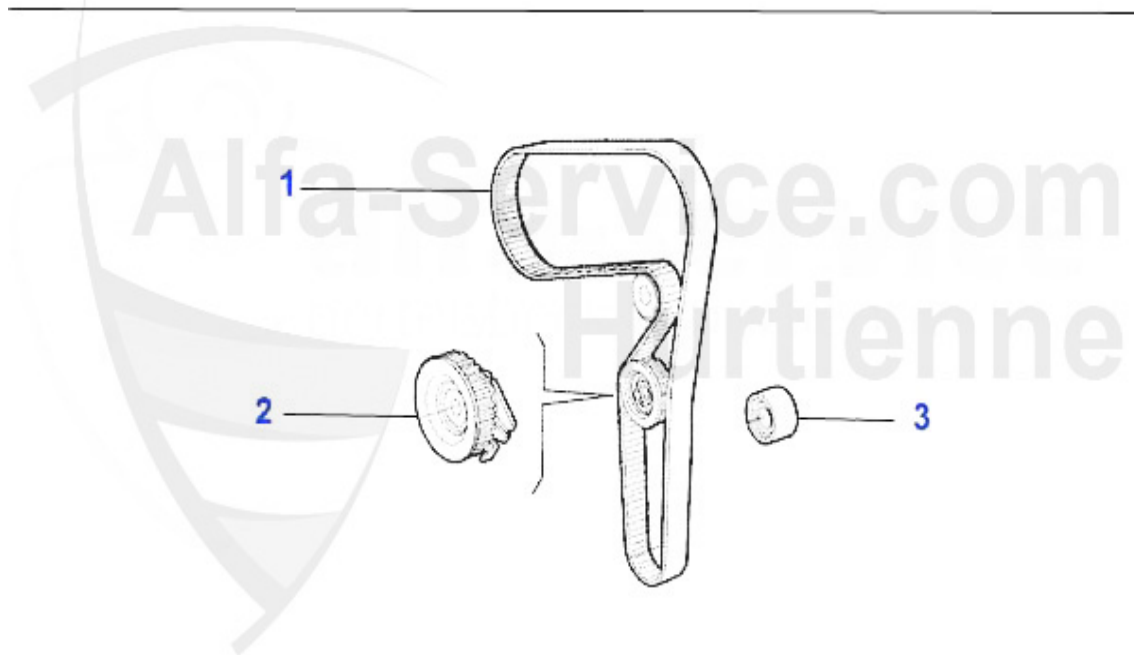

Zahnriemen 147 1.9 JTD 8V

1	ZR94713	OE.60814603 DRIVE BELT 190SHPN240H 145/6, 156,166 1.9/2.4 JTD CAMSHAFT HIGH TEMPERATURE VERSION	43.60 EUR
2	SR55844	TENSIONING PULLEY TIMING BELT 145/6/7 , 156 , 166 1,9 & 2,4 JTD	68.22 EUR
3	UR55842	GUIDE PULLEY TIMING BELT 145/6/7,156 , 166 1,9 & 2,4 JTD	34.77 EUR