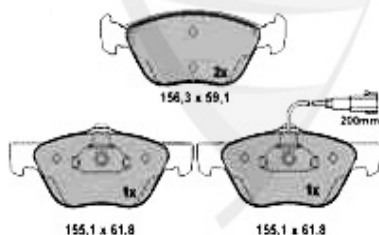

Brembeläge/Brakepads 147 vorne/front

1. 23140
1.6 76KW > #3021489

2.23289
1.6/2.0 TS 16V, 1.9 JTD

3. 62239
GTA >10.2003

4. 62692
GTA 10.2003>

1	23140 193 05	BRAKE PADS FRONT WITH ABRASION CONTACT, 147 1.6 16V TS, 156 1.6/1.8/ 16V TS/1.9 JTD 09.97 -10.00, OE 9948887	63.96 EUR
2	23289 193 05	BRAKE PADS FRONT WITH WARNING CONTACT 145/6 1.8/2.0 16V TS/QV 01.97>, 147 1.6/ 2.0 16V TS BRAKESYSTEM ATE	69.76 EUR
3	62239	OE. 77362239 BRAKE PAD-SET FRONT 147/156 GTA >10.2003	87.20 EUR
4	62692	OE. 77362692 BRAKE PAD-SET FRONT 147/156 GTA 10.2003>	93.87 EUR