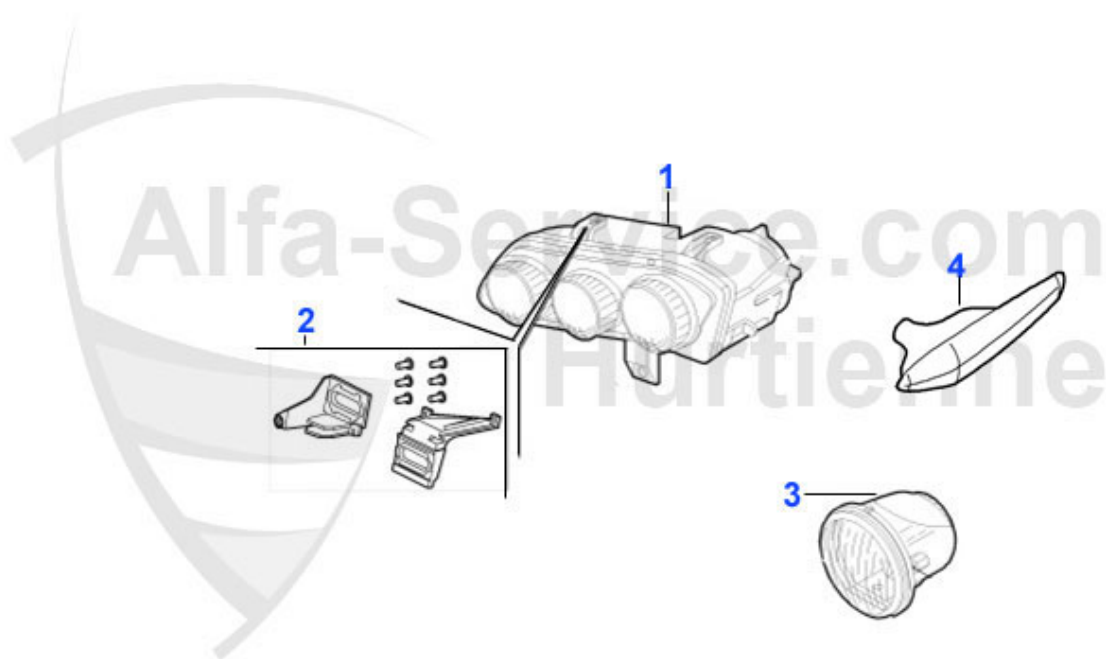

159 > BODY > LIGHTNING FRONT

1	SW83987	XENON HEADLIGHT ALFA 159 RIGHT HAND 09/2005>	879.01 EUR
1	SW83988	XENON HEADLIGHT ALFA 159 LEFT HAND 09/2005	879.01 EUR
1	SW82088	Hauptscheinwerfer H1 AR159 rechts Bj.05-08, Brera + Spider Bj.05>	214.78 EUR
1	SW82089	Hauptscheinwerfer H1 AR159 links Bj.05-08, Brera + Spider ab 05>	214.78 EUR
2	BFK01080	FIXING KIT MAIN LIGHT AR159, LEFT	13.61 EUR
3	NSW04508	FOG LAMP 159, BRERA >05, SPIDER >06	61.24 EUR
4	ZBL91106	ADDITIONAL DIRECTION INDICATOR LAMP 159, RIGHT	23.50 EUR
4	ZBL91105	ADDITIONAL DIRECTION INDICATOR LAMP 159, LEFT	29.00 EUR