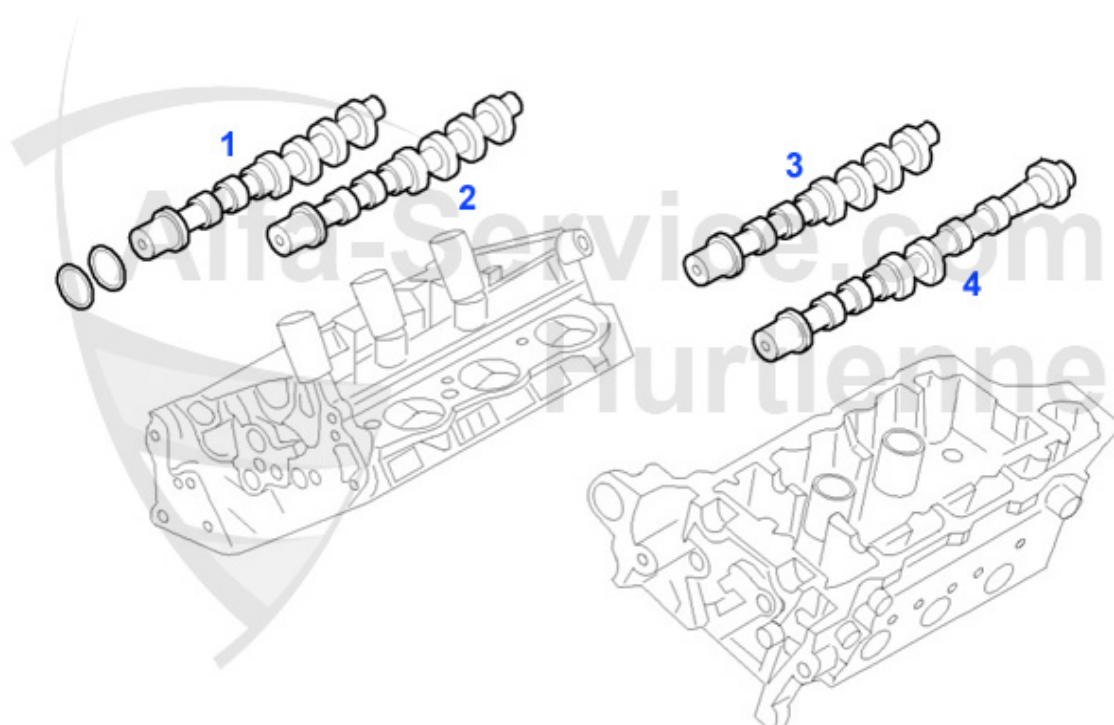

159 > ENGINE > VALVE GEAR > 3.2 JTS > CAMSHAFT

1	NKW1593	Nockenwelle Auslass 3,2 CF4 159/Brera/Spider 05-10 Rechter Zylinderkopf! 71741087	280.00 EUR
2	NKW1594	Nockenwelle Einlass 3,2 CF4 159/Brera/Spider 05-10 Rechter Zylinderkopf!	280.00 EUR
3	NKW1595	Nockenwelle Einlass 3,2 CF4 159/Brera/Spider 05-10 Linker Zylinderkopf!	280.00 EUR
4	NKW1596	Nockenwelle Auslass 3,2 CF4 159/Brera/Spider 05-10 Linker Zylinderkopf!	280.00 EUR