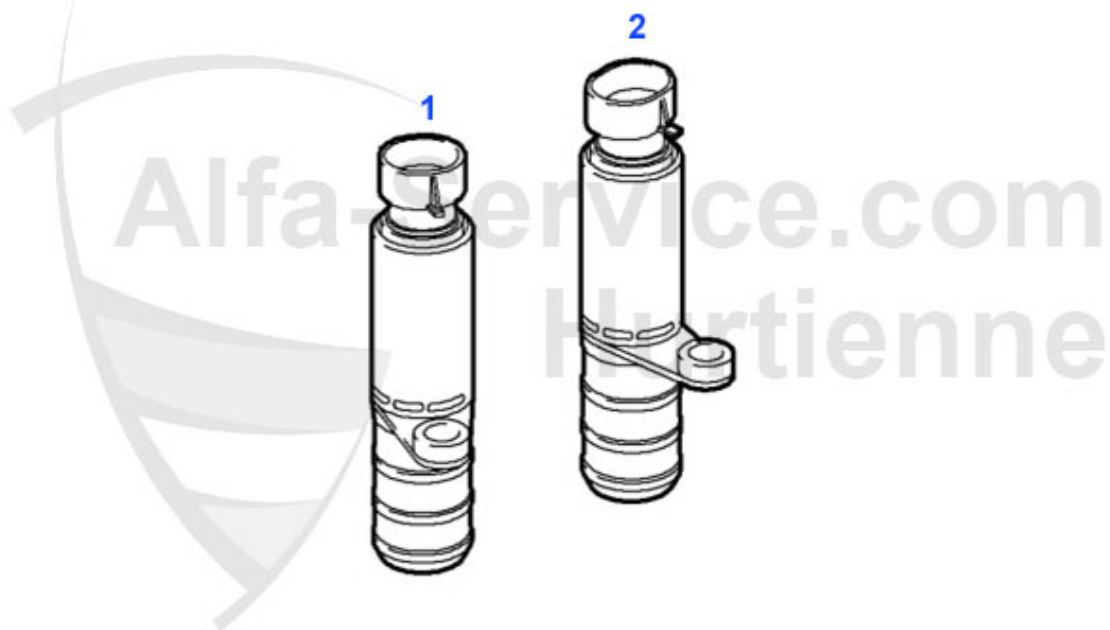

1 NWS53148 ELECTRO VALVE EXH. CAM, 159, BRERA >05, SPIDER >06 (4 cil.)

135.84 EUR

2 NWS53274 Electro Valve Inlet Cam, 159,Spider >06 (4 cil.), Brera

129.90 EUR