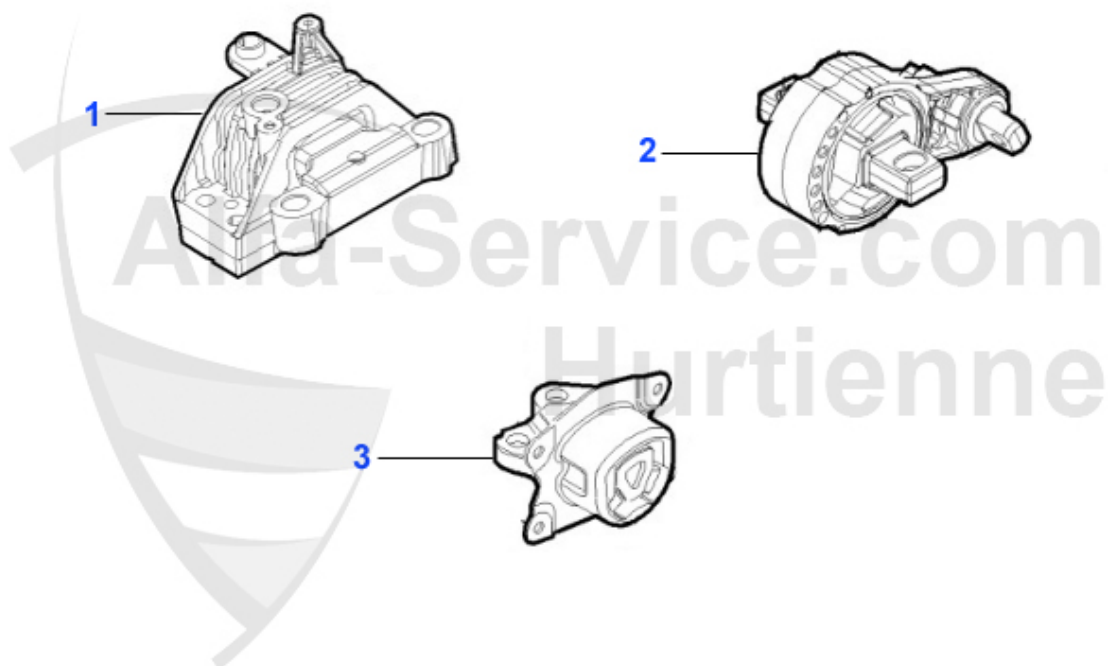

159 > ENGINE > ENGINE MOUNT > 1.9 JTDM 8/16V

1	ML01606	FRONT UPPER ENGINE MOUNT ALFA 159 1.9JTD 05-10	149.00 EUR
2	ML05511	CONNECTING ROD ALFA 159 1.9JTD 8V,1.9JTD 16V,2.4JTD 20V	108.99 EUR
3	ML01389	REAR ENGINE MOUNT ALFA 159,BRERA,SPIDER 1.9JTD 8V/1.9JTD 16V (GEARBOX SIDE)	***