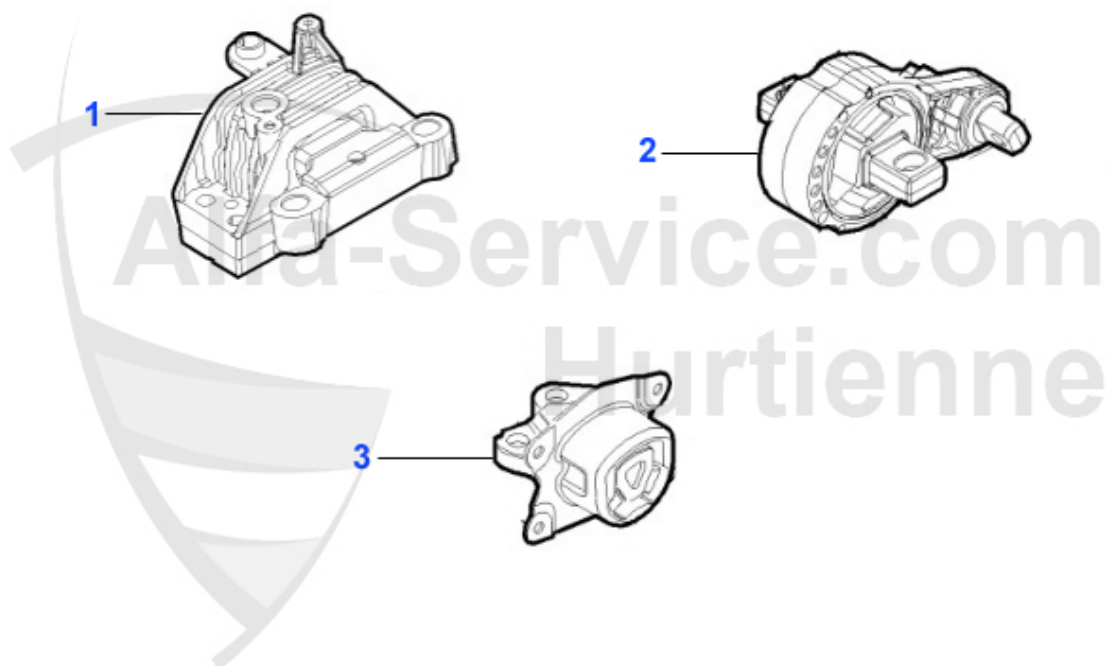

159 > ENGINE > ENGINE MOUNT > 3.2 JTS V6 24V

2	ML02602	CONNECTING ROD ALFA 159 05-11 1.8 TB	86.99 EUR
3	ML05985	REAR ENGINE MOUNT ALFA 159,BRERA,SPIDER 1.9JTS 16V/2.2JTS 16V/3.2 V6 GEARBOX SIDE	***