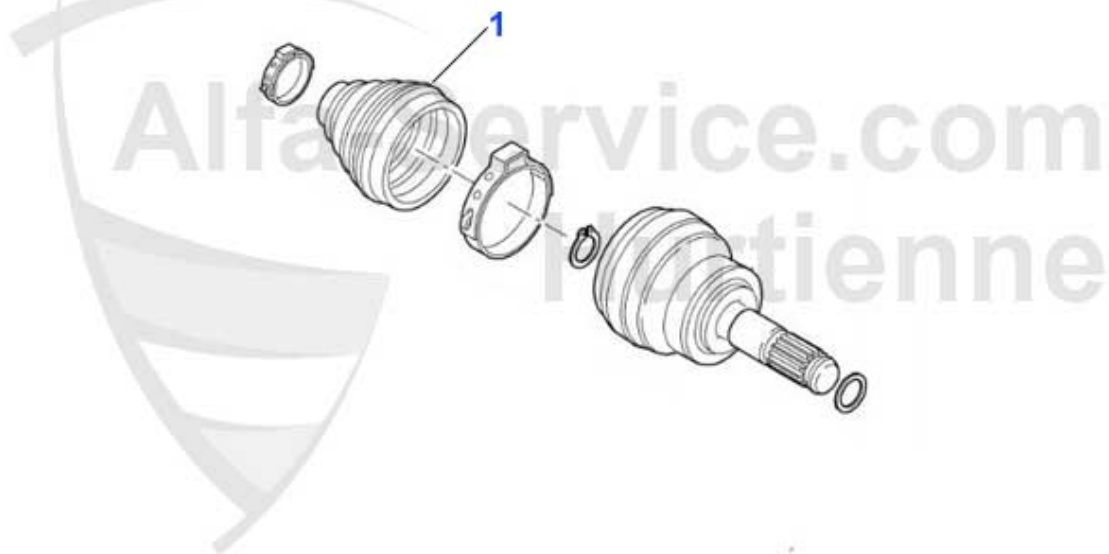

1	AMS15480-2AXLE BOOT AR159 2.4JTD/BRERA 05<,SPIDER 06< (WHEEL SIDE) NOT FOR Q4	22.00 EUR
1	AMS15480-1AXLE BOOT AR159 1.8 WHEEL SIDE	13.99 EUR
1	AMS15480 AXLE BOOT AR159 1.9/2.2/1.9JTD/WHEEL SIDE (BRERA 05< + SPIDER 06<	17.90 EUR