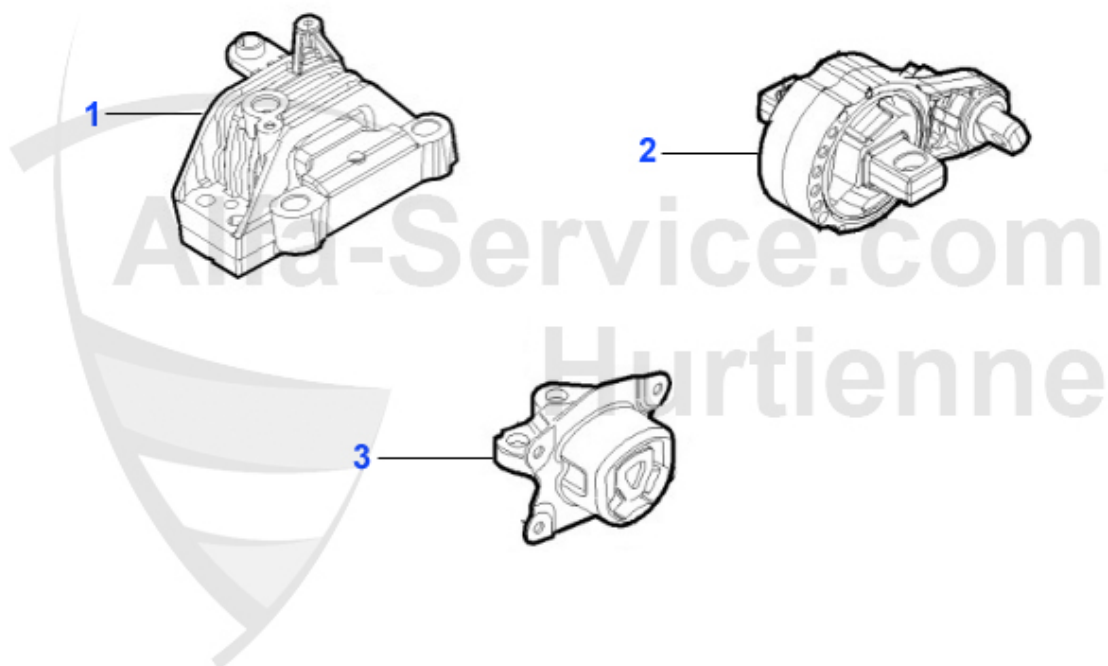

159 > ENGINE > ENGINE MOUNT > 1.8 TBi 16V

1	ML01604	FRONT UPPER ENGINE MOUNT ALFA 159 1.8 BZ	120.00 EUR
2	ML02602	CONNECTING ROD ALFA 159 05-11 1.8 TB	86.99 EUR
3	ML01603	REAR LOWER ENGINE MOUNT ALFA 156 1.8JTS 05-10	75.01 EUR