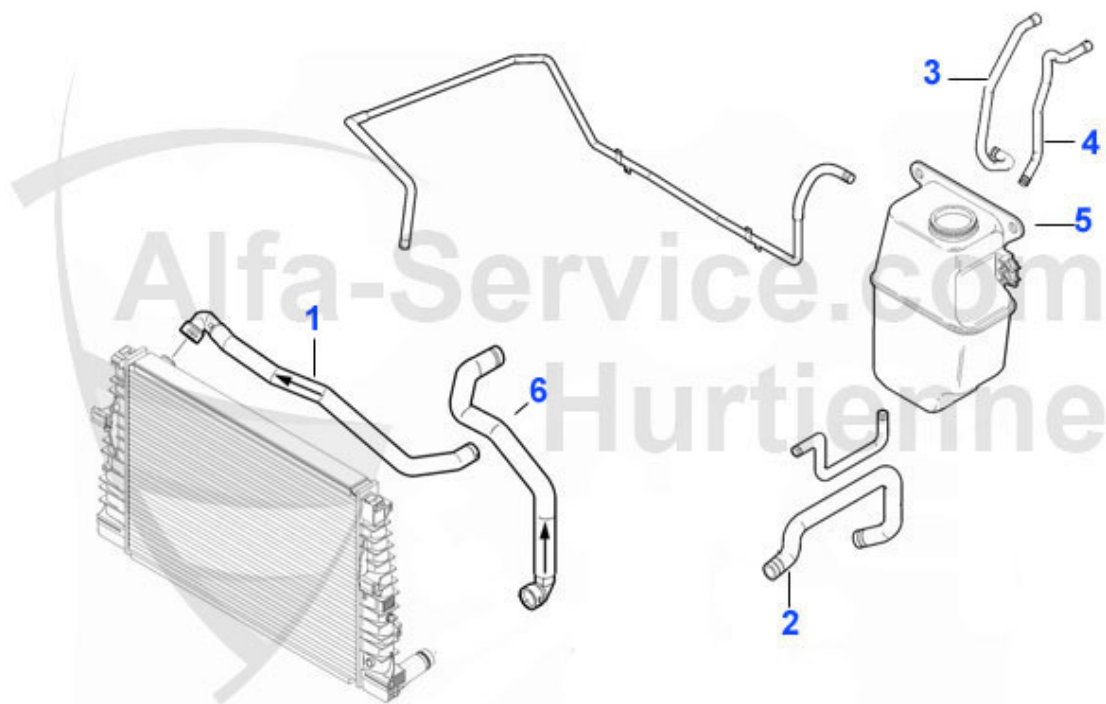

159 > ENGINE > COOLING SYSTEM > TUBES > 2.2 JTS

1	KWS00406 UPPER WATER HOSE 159 1.9/2.2/BRERA 05</ SPIDER 06<	***
2	KWS00126 WATER HOSE 156,BRERA,SPIDER 05-10 1.9JTS/2.2JTS THERMOSTAT-DISTRIBUTOR	13.61 EUR
3	KWS0074 RIGHT HEATER HOSE 159 1.9/2.2JTS 16V/ Brera,Spider	***
4	KWS0075 LEFT HEATER HOSE 159,BRERA,SPIDER 1.9/ 2.2JTS (FLYBACK)	***
5	KWB16508 OVERFLOW CONTAINER 159 05-10/BRERA 05-10/SPIDER 06-10	29.50 EUR
6	KWS93901 LOWER RADIATOR HOSE 159,BRERA,SPIDER (939) SELESPEED AUTOMATIC #50506001	180.00 EUR