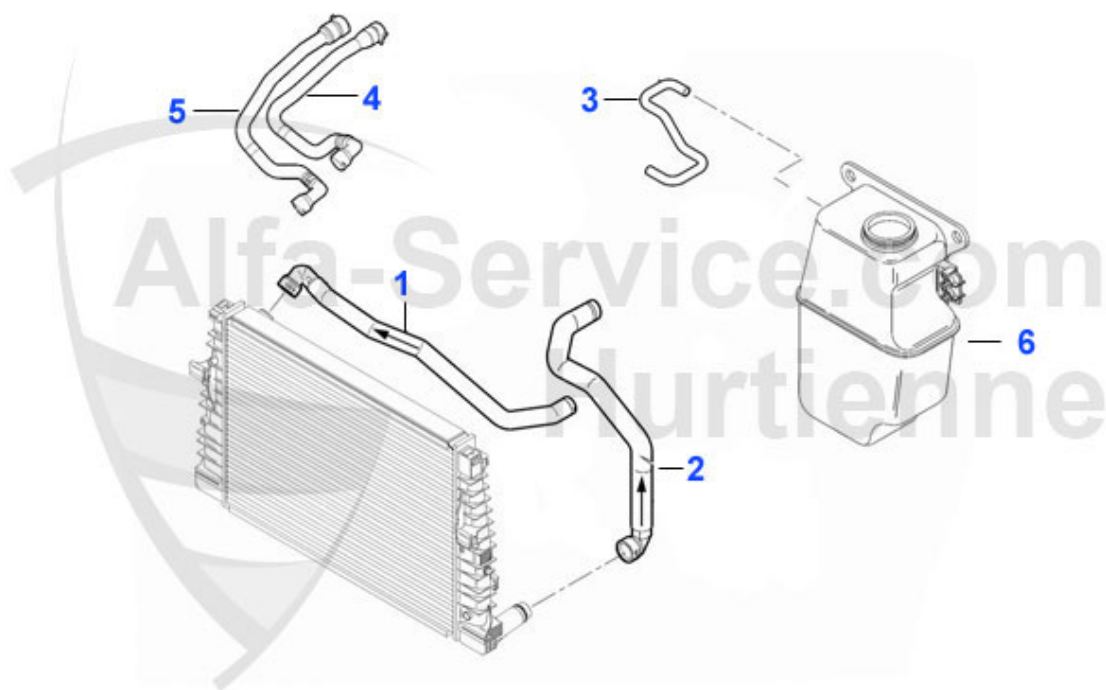

159 > ENGINE > COOLING SYSTEM > TUBES > 1.9 JTD

1	KWS98116 UPPER WATER HOSE 159 1.9JTD	36.02 EUR
2	KWS01560 LOWER WATER HOSE 159 1.9JTD (05-08)	29.00 EUR
3	KWS06322 WATER HOSE TO THE EXPANSION TANK 159 1.9JTD	***
4	KWS1077 RIGHT HEATER HOSE 159 1.9JTD	39.47 EUR
5	KWS1076 Heizungsschlauch rechts AR159 JTD 8V (Rücklauf)	***
6	KWB16508 OVERFLOW CONTAINER 159 05-10/BRERA 05-10/SPIDER 06-10	29.50 EUR