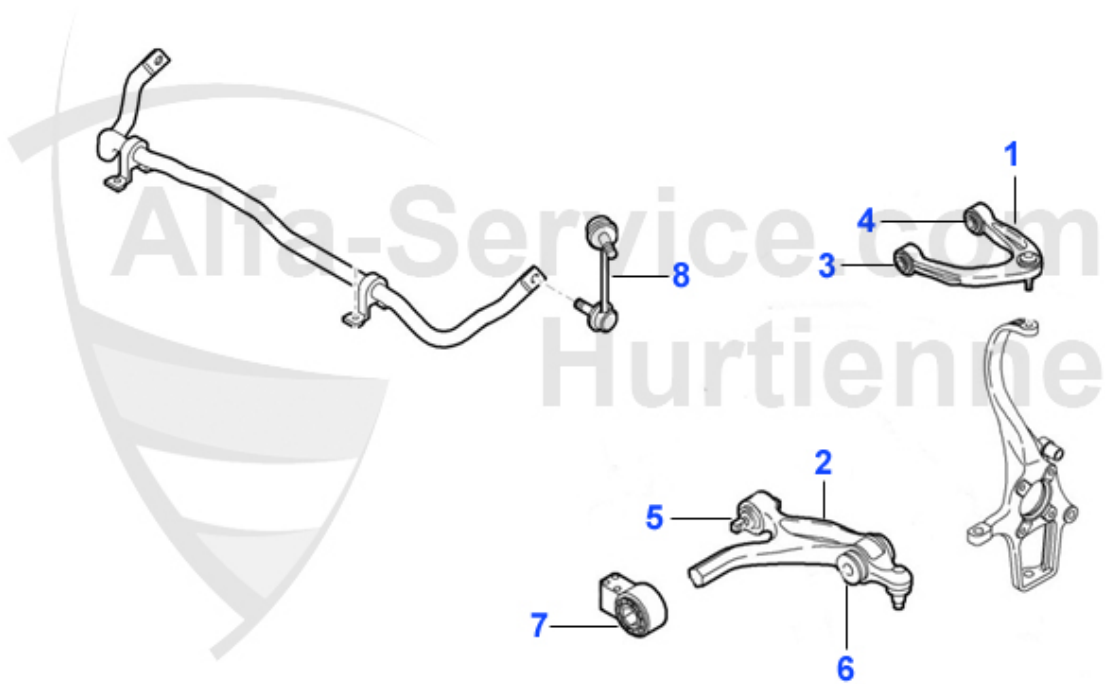

159 > SUSPENSION > ATTACHMENT FRONT

1	QL040	CONTROL ARM 159 FRONT UPPER LEFT (BRERA, SPIDER STARTING FROM 2009)	***
1	QL039	CONTROL ARM FRONT UPPER RIGHT 159 (05-08),Brera 05-10,Spider 06-10	135.01 EUR
1	QL038	CONTROL ARM FRONT UPPER LEFT 159,Brera 05-10,Spider 06-10	89.00 EUR
1	QL041	CONTROL ARM 159 FRONT UPPER RIGHT (BRERA,SPIDER STARTING FROM 2009)	***
2	QL029	LOWER SUSPENSION ARM LEFT 159,BRERA AND SPIDER 06-10	149.00 EUR
2	QL030	RIGHT LOWER ARM 159,BRERA AND SPIDER 06-10	149.00 EUR
3	AB40801	Silentbuchse oberer Querlenker VA vorne AR 159, Brera+Spider (05-10)	***
4	AB40802	Silentbuchse oberer Querlenker VA hinten AR 159, Brera+Spider (05-10)	***
5	AB40803	Silentbuchse unterer Querlenker VA am Rahmen hinten AR 159,Brera, Spider 06-10	***
6	AB40804	Silentbuchse Querlenker unten VA Aufnahme Federbein AR 159, Brera, Spider 06-10	***
7	QL1909	LOWER ARM FIXING BUSHING ON THE FRAME 159,BRERA 05-10 SPIDER 06-10 (RIGHT SIDE)	89.00 EUR
7	QL1908	LOWER ARM FIXING BUSHING ON THE FRAME 159 05-10 SPIDER 06-10 (LEFT SIDE)	89.00 EUR
8	SS1508	Pendelstütze VA rechts AR 159 Brera (05-10) Spider (06-10)	30.00 EUR
8	SS1509	Pendelstütze VA links AR 159 Brera (05-10) Spider (06-10)	30.00 EUR