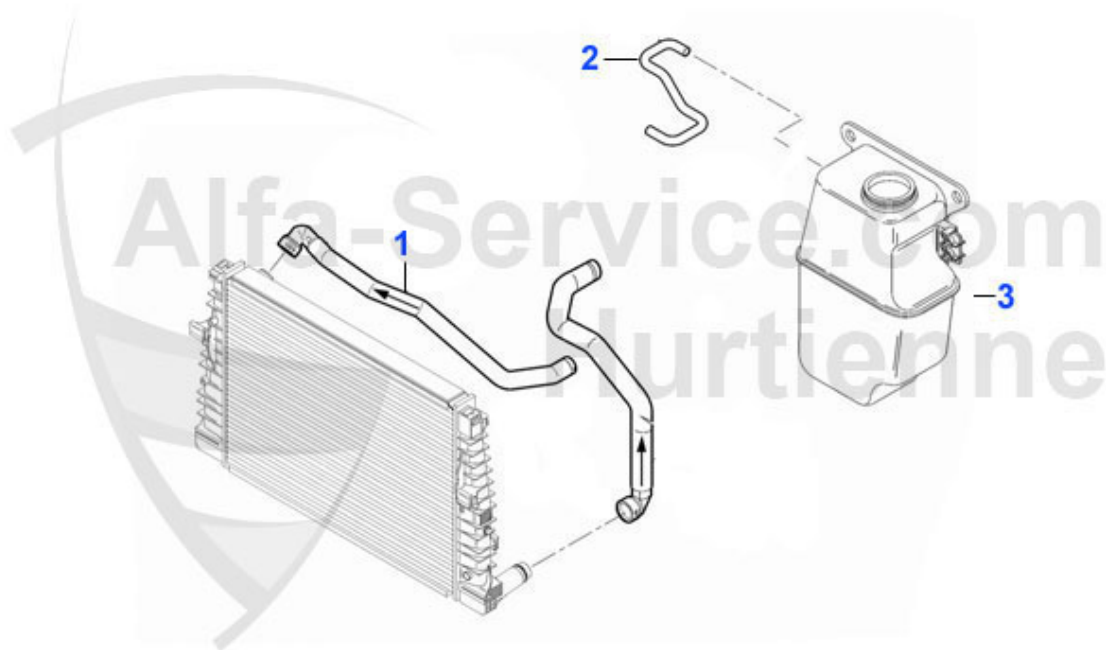

159 > ENGINE > COOLING SYSTEM > TUBES > 1.8 MPI/TBI

1	KWS00406 UPPER WATER HOSE 159 1.9/2.2/BRERA 05</ SPIDER 06<	***
1	KWS98116 UPPER WATER HOSE 159 1.9JTD	36.02 EUR
1	KWS15901 UPPER WATER HOSE 159 1.8	79.90 EUR
2	KWS95100 WATER HOSE TO THE EXPANSION TANK 159 1.8 16V	***
3	KWB16508 OVERFLOW CONTAINER 159 05-10/BRERA 05-10/SPIDER 06-10	29.50 EUR