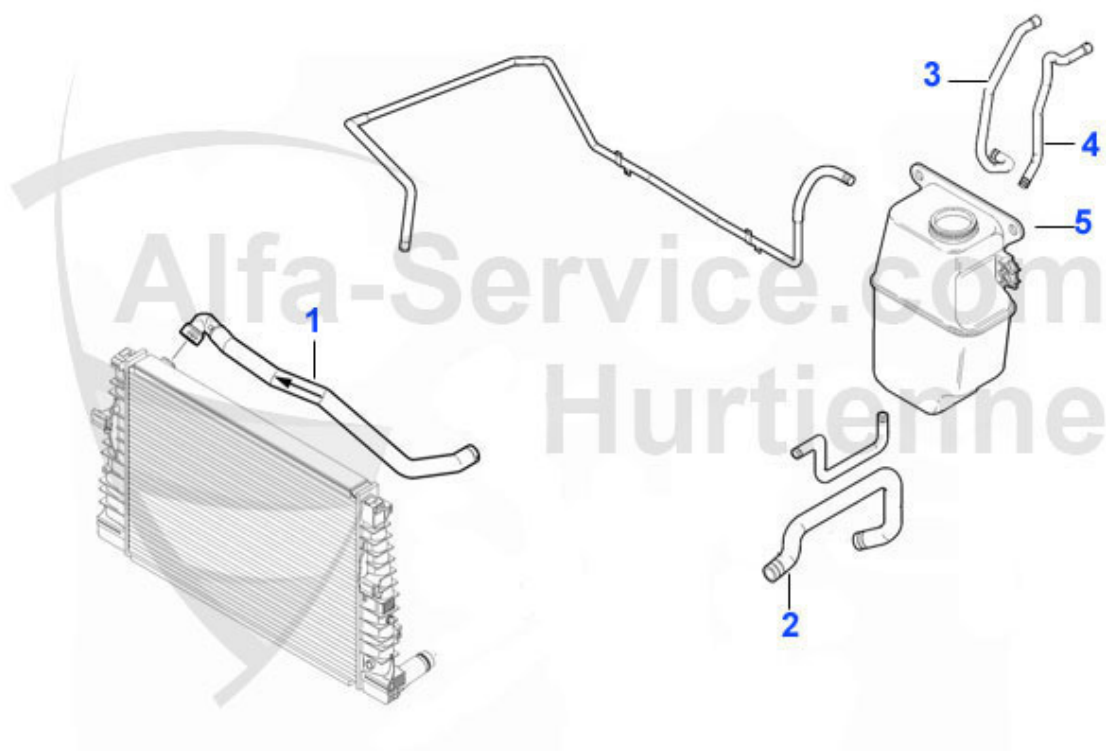

159 > ENGINE > COOLING SYSTEM > TUBES > 1.9 JTS

1	KWS00406 UPPER WATER HOSE 159 1.9/2.2/BRERA 05</ SPIDER 06<	***
2	KWS00126 WATER HOSE 156,BRERA,SPIDER 05-10 1.9JTS/2.2JTS THERMOSTAT-DISTRIBUTOR	13.61 EUR
3	KWS0074 RIGHT HEATER HOSE 159 1.9/2.2JTS 16V/ Brera,Spider	***
4	KWS0075 LEFT HEATER HOSE 159,BRERA,SPIDER 1.9/ 2.2JTS (FLYBACK)	***
5	KWB16508 OVERFLOW CONTAINER 159 05-10/BRERA 05-10/SPIDER 06-10	29.50 EUR