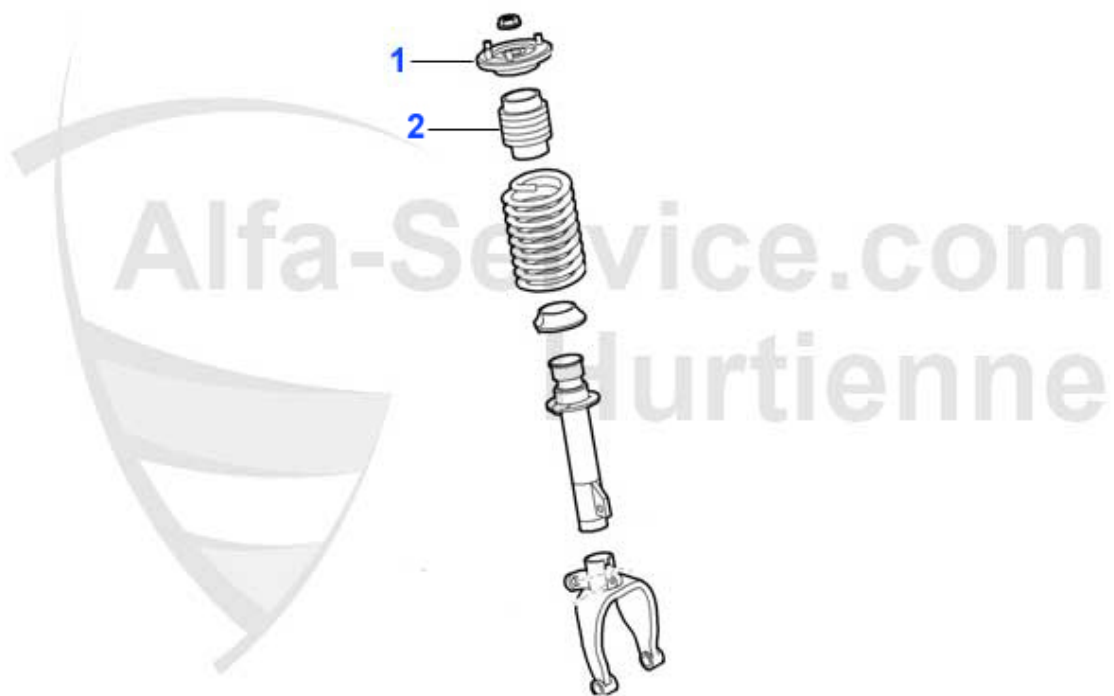

159 > SUSPENSION > STRUT FRONT

1	FBL07110	ELASTIC PAD AR159/BRERA/SPIDER 06< (LEFT AND RIGHT ARE THE SAME)	40.96 EUR
2	SK07987	DUST CAP FRONT SPRING STRUT AR 159, BRERA,SPIDER 05-10	24.89 EUR