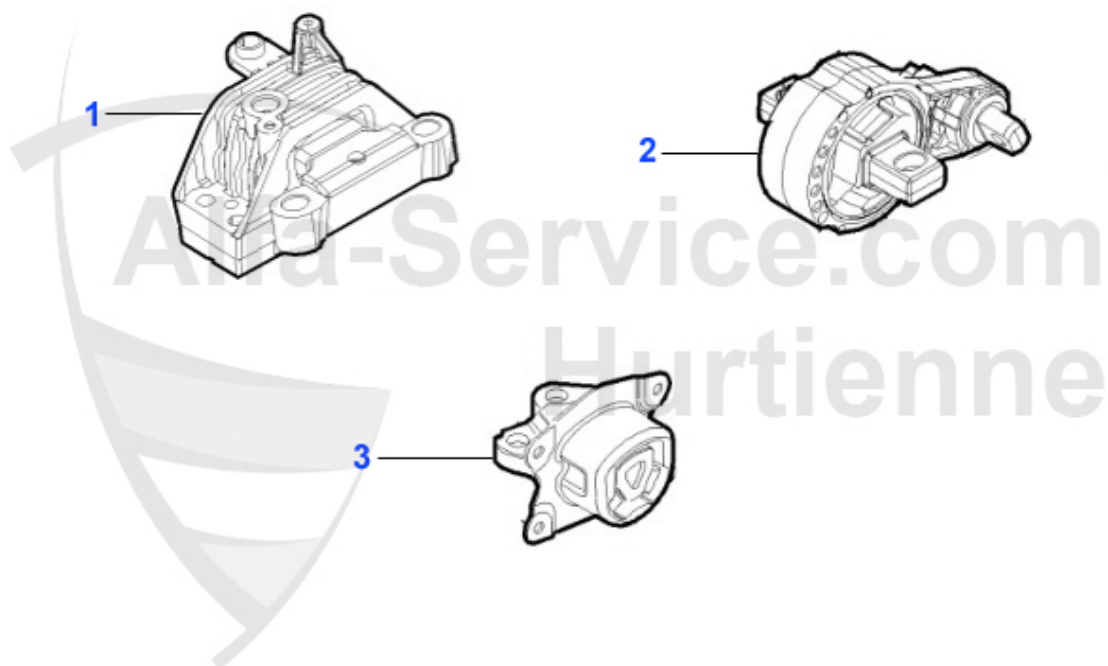

159 > ENGINE > ENGINE MOUNT > 2.2 JTS 16V

1	ML94071	FRONT UPPER ENGINE MOUNT ALFA 159 05-10, BRERA 05-10, SPIDER 06-10 1.9/2.2 BZ	***
2	ML01607	LOWER ENGINE MOUNT 159, BRERA, SPIDER 2.2 JTS CF4 (05-11)	54.50 EUR
2	ML01608	ENGINE CONNECTING ROD 159, BRERA, SPIDER 2.2 JTS CF4 (05-11)	***
3	ML05985	REAR ENGINE MOUNT ALFA 159, BRERA, SPIDER 1.9 JTS 16V/2.2 JTS 16V/3.2 V6 GEARBOX SIDE	***