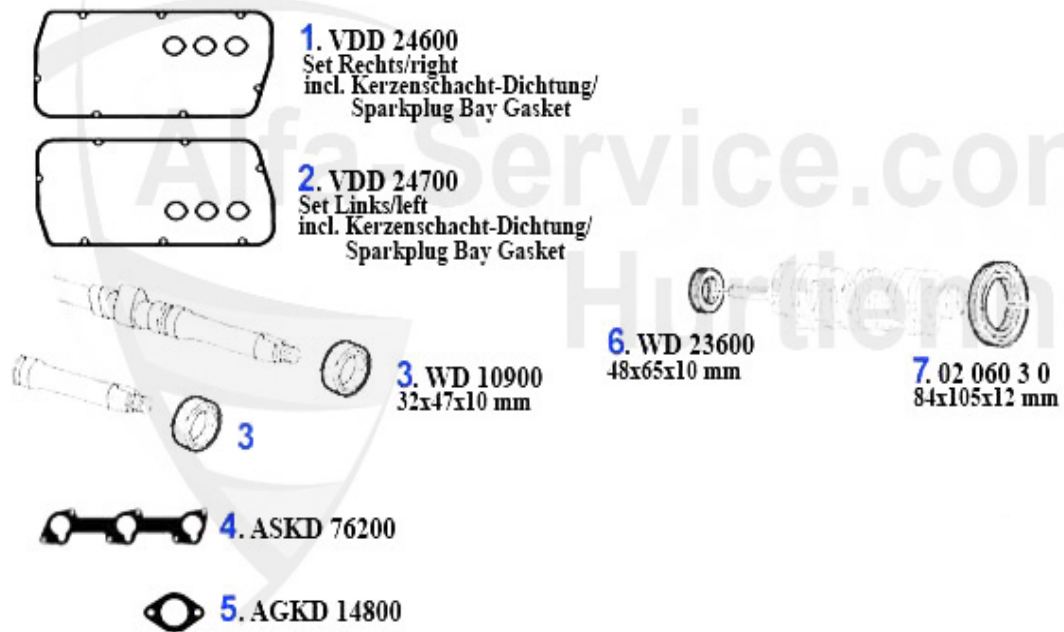

Dichtungen Motor/Gaskets Engine 164/Super 3.0 V6 12V

1	VDD24600	CAM COVER GASKET RIGHT 6,75,90	38.50 EUR
2	VDD24700	CAM COVER GASKET LEFT 6,75,90	38.50 EUR
3	WD10900	OIL SEAL CAMSHAFT 6/75/90/164/166/GTV/6, GTV/SPIDER (916,RZ,SZ 6 CYL. 80-00 (WITH TWIST)	16.95 EUR
4	ASKD76200	Ansaugkrümmerdichtung 155,164/Super ,166,gtv/spider V6 12V	9.13 EUR
5	AGKD14800	Abgaskrümmerdichtung 6,75,90,155, 164/Super,RZ/SZ 6-Zylinder	6.50 EUR
6	WD23600	OE. 60567607 Sealing Gasket	18.85 EUR
7	02 060 3 0	OIL SEAL CORTECO (84/105/12) CRANKSHAFT REAR for Spider 1990-93, 75, 90, 155, 164, GTV 6, 166, 156	33.50 EUR
7	02 060 3 5	OIL SEAL (84/105/12) CRANKSHAFT REAR Spider 1990-93, 75, 90, 155, 164, GTV 6, 166, 156 FROM REINZ	39.50 EUR