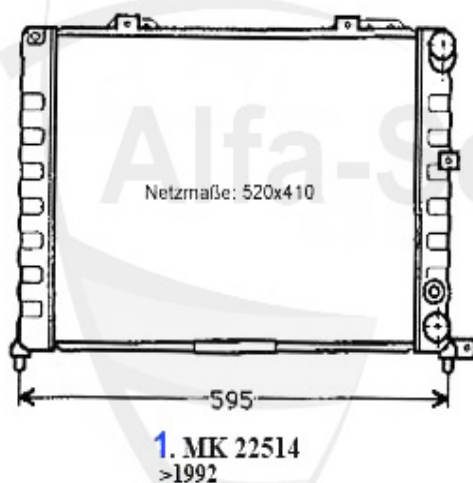

Kühler/Radiator 164 2.0 V6 Turbo

1	MK22514	RADIATOR 164 2.0 V6 TURBO
2	MK22535	OE. 60579380 RADIATOR

409.32 EUR

***