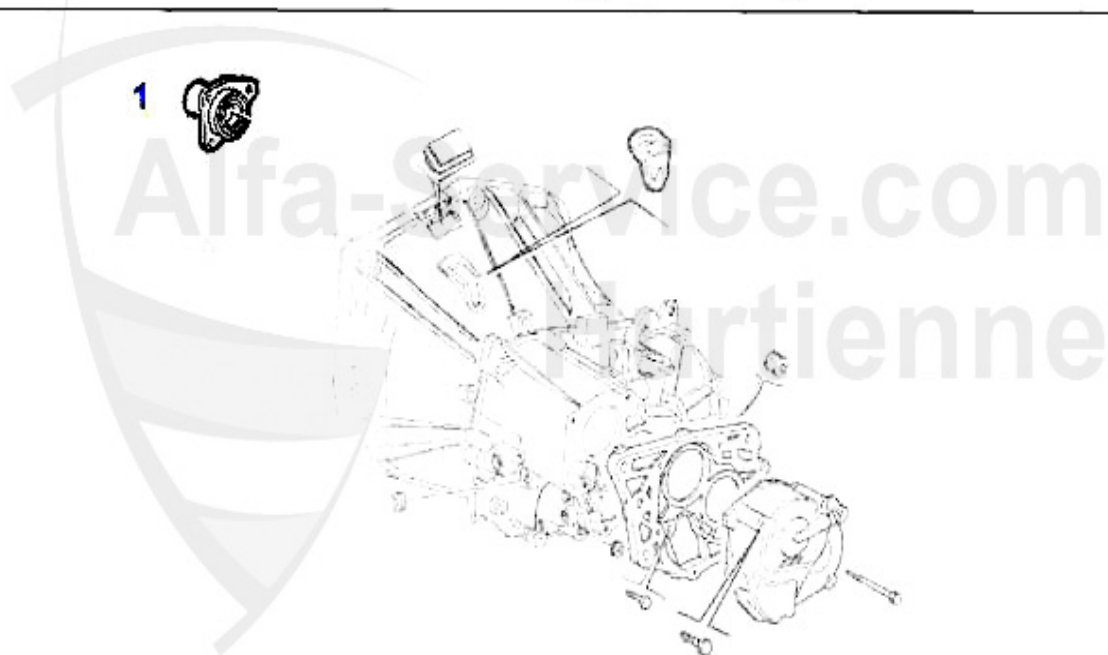

Ausrücker/Sleeve Bearing 164/Super 3.0 V6 12V

1	FH11951	GUIDE BUSH FOR CLUTCH RELEASE BEARING 3 HOLES 145/6,147,155,164/SUPER

79.00 EUR