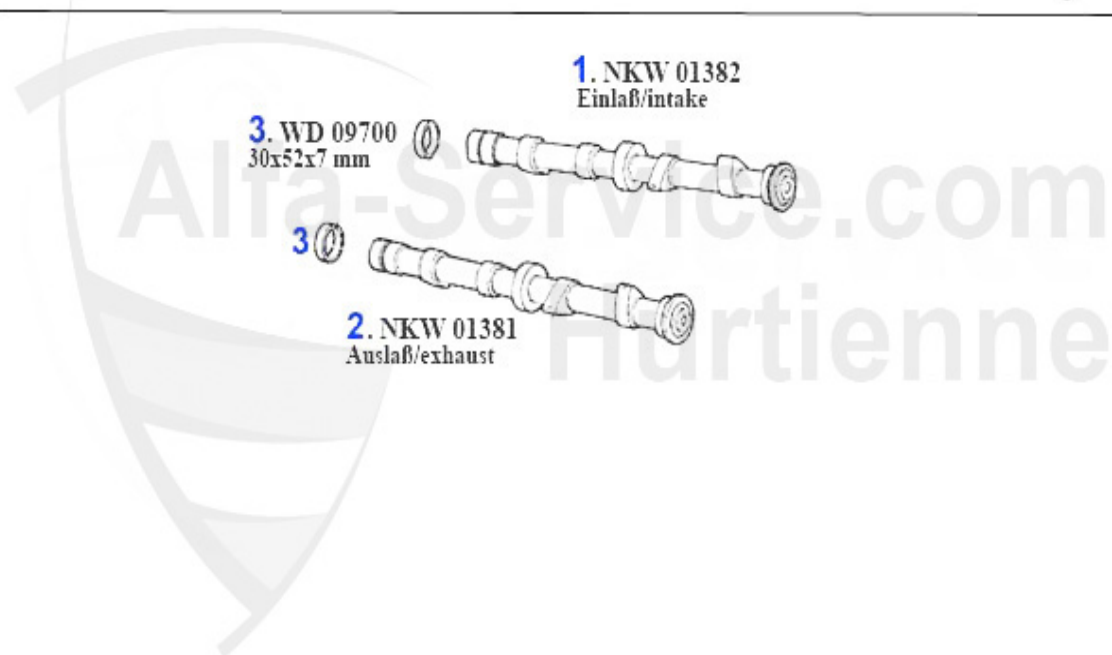

Nockenwelle/Camshaft 164 2.0 Turbo 4-Cyl.

1	NKW01382 Nockenwelle (Einlaß) 164 Turbo Bj. >92	132.34 EUR
2	NKW01381 Nockenwelle (Auslaß) 164 Turbo Bj. >92	142.60 EUR
3	WD09700 Siri Nockenwelle 145/6,155 1.9 TD Bj. 93-99 164 2.0 Turbo	6.37 EUR