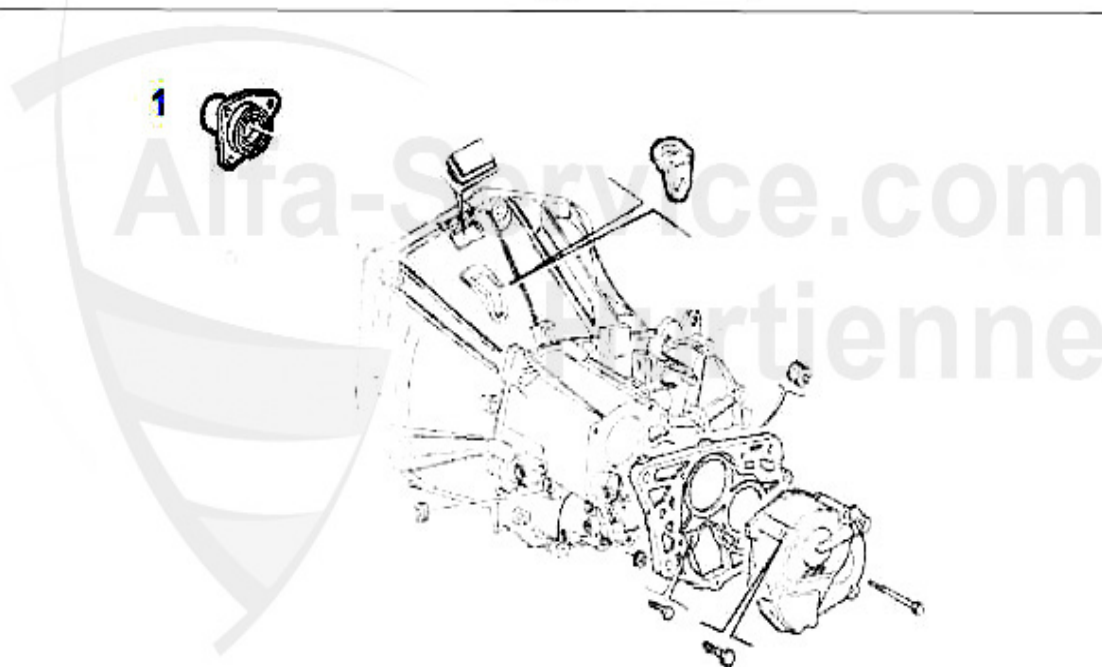

Ausrücker/Sleeve Bearing 164/Super 2.0 V6 Turbo

---

1 FH11951 GUIDE BUSH FOR CLUTCH RELEASE BEARING 3 HOLES
145/6,147,155,164/SUPER

79.00 EUR