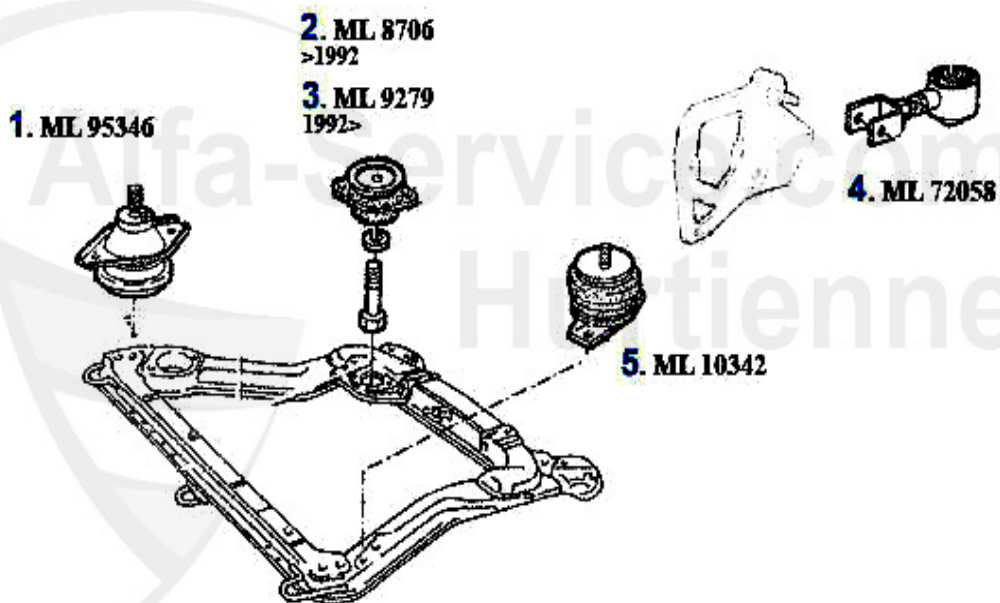

Motorlager/Enginemount 164/Super 2.0 V6 Turbo

1	ML95346	OE. 60581383/60595346 DRIVE SHAFT MOUNT RIGHT SIDE	179.00 EUR
2	ML8706	OE. 60801765 ENGINE MOUNT RR 164/Super	***
3	ML9279	OE. 60581462/60512890 ENGINE MOUNT RR 164/Super	***
4	ML72058	OE. 60572058 Mount. Drive Shaft	***
5	ML10342	OE. 60510342/60701590 ENGINE MOUNT 4x4	***