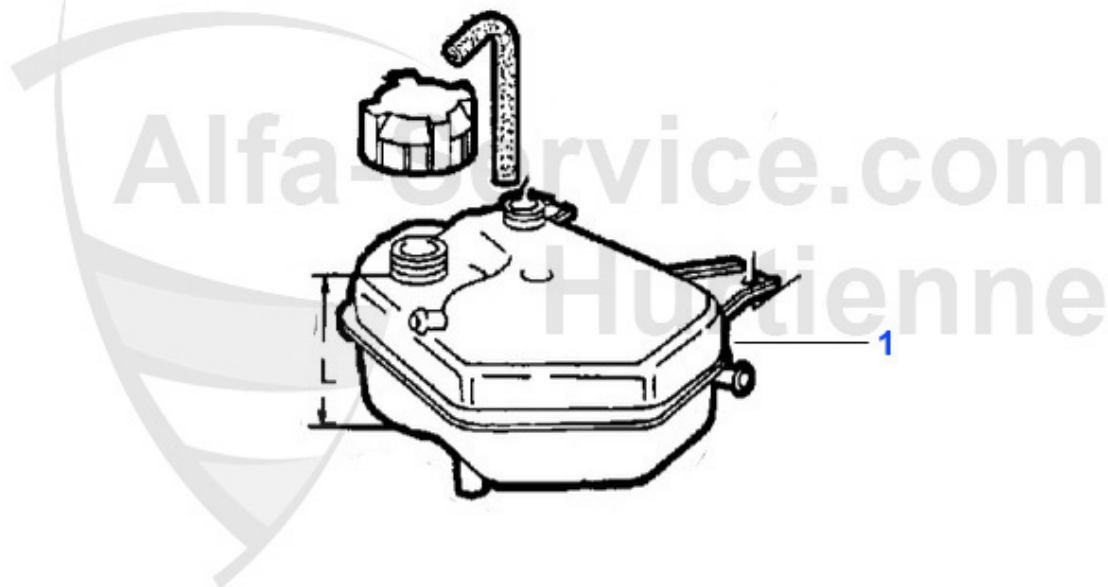

Wasserpumpe/Waterpump 164/Super 2.0 TS

1. WP 00810
>1992

2. WP 01210
1992>

1	WP00810	WATER PUMP 164 2.0 TS >92	67.00 EUR
2	WP01210	WATER PUMP 155 1.7/1.8/2.0 ie TS 164 SUPER 2.0 TS	71.00 EUR

1 KWB39949 OVERFLOW CONTAINER 164/SUPER 2.0TS/3.0 V6/2.5TD/2.0TB 87-98