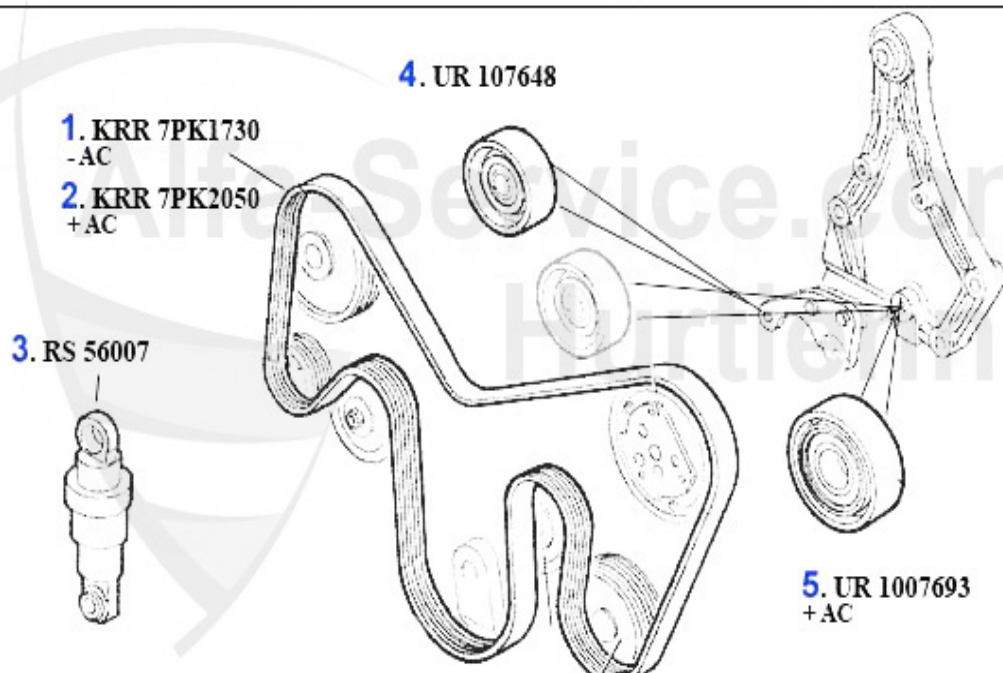

Keilriemen/V-Belts 164/Super 2.5 TD 1992>

1	KRR7PK1730 0	Keilrippenriemen 7PK1730 155,164 Su per 2.5 TD Bj. 09.92-09.98 Generato r/Servopumpe/Klimakompressor	69.00 EUR
2	KRR7PK2050 0	Keilrippenriemen 7PK2050 164 Super 2.5 TD Generator/Servopumpe/Klimako mpressor	50.17 EUR
3	RS56007	Riemenspanner/Schwingungsdämpfer 155/164 Super 2.5 TD	238.00 EUR
4	UR107648	Umlenkrolle Keilrippenriemen 155/ 164 Super 2.5 TD	102.08 EUR
5	UR1007693	Umlenkrolle Keilrippenriemen 164 Super 2.5 TD	71.40 EUR