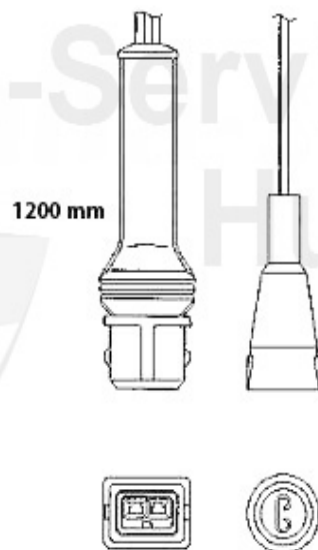

Lambda-Sonde/Lambda Probe 164 2.0 TS Bj. >11.90

1.11 042 3 0

---

1 11 042 3 0 OE. 7654221 LAMBDA-PROBE

95.00 EUR