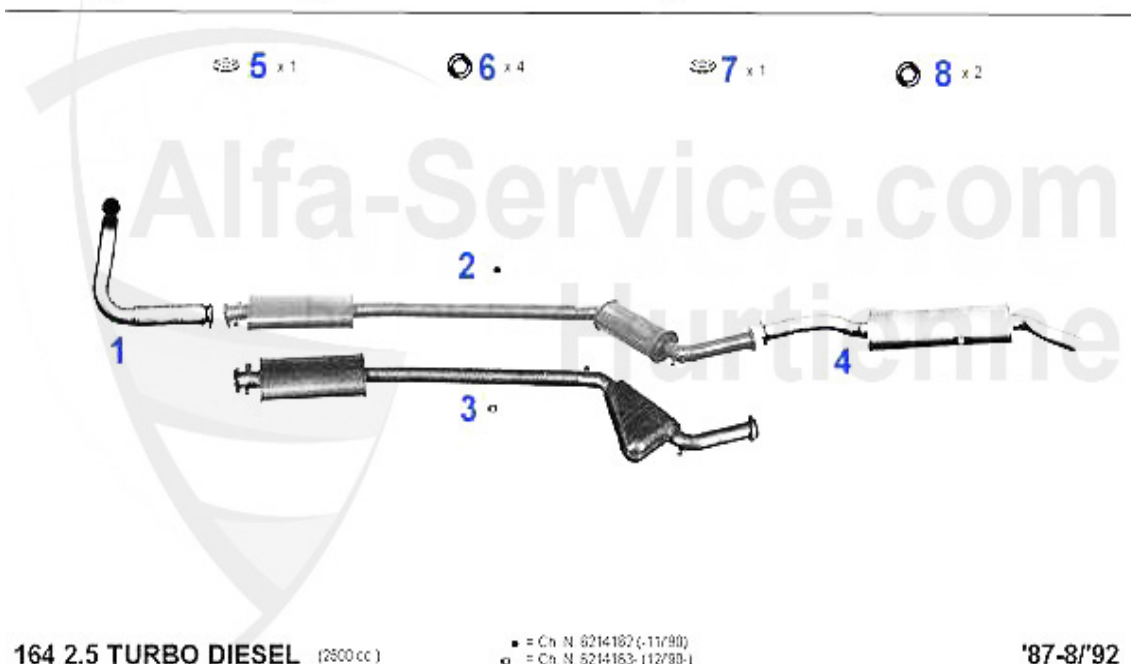

Abgasanlage/Exhaust System 164 2.5 TD

1	VR117301 Vorderrohr 164 2.5 TD	116.03 EUR
2	MSD455909 CENTER MUFFLER 164 2.0 TURBO >06.90 2.5 TD >11.90	173.15 EUR
3	MSD456309 CENTER MUFFLER 164 2.0 TURBO 07.90-92 2.5 TD 12.90>	199.00 EUR
4	NSD117307 END MUFFLER 164 2.5 TD 87-92	124.95 EUR
5	SAT094003 MUFFLER RING FOR VARIOUS MODELS	10.50 EUR
6	SAT091108 EXHAUST SILENT RUBBER BLOCK 155,164	2.90 EUR