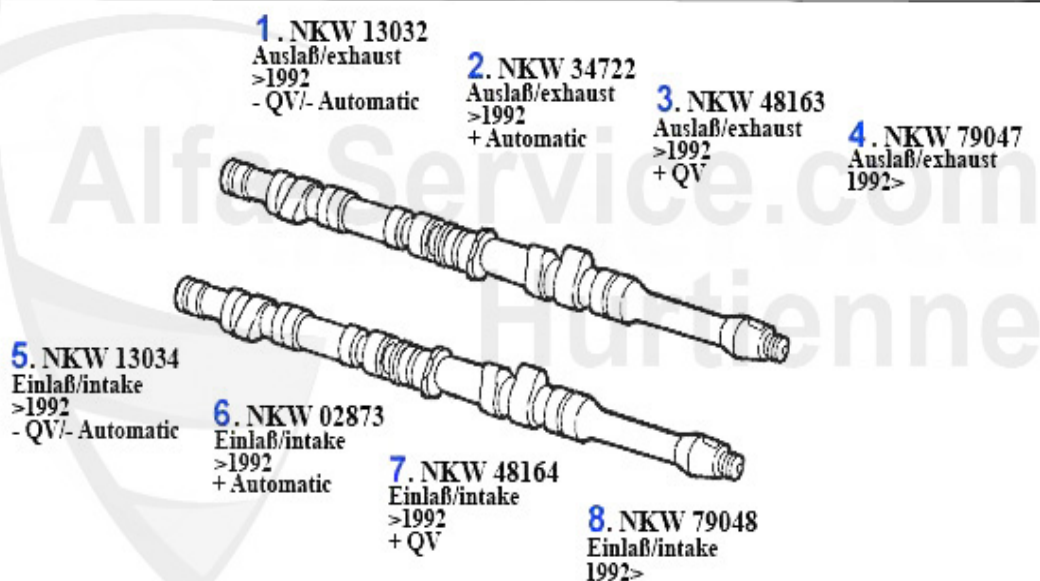

Nockenwelle/Camshaft 164/Super 3.0 V6 12V

1	NKW13032 Nockenwelle rechts 164 3.0 V6 Bj. > 92	344.74 EUR
2	NKW34722 Nockenwelle rechts 75,164 3.0 V6 (A utomatik)	755.00 EUR
3	NKW48163 CAMSHAFT RIGHT 75 (potenziato),164 QV >1992, RZ, SZ 3.0 V6	509.00 EUR
4	NKW79047 Nockenwelle rechts 164 Super 3.0 V6 (CEE F2)	599.00 EUR
5	NKW13034 Nockenwelle links 164 3.0 V6 Bj. >9 2	415.00 EUR
6	NKW02873 CAMSHAFT 164 SUPER 2.0 V6 GTV/SPIDER 2.0 TURBO V6	475.24 EUR
7	NKW48164 CAMSHAFT LEFT 75 (Potenziato), 164 QV >1992, RZ,SZ 3.0 V6	509.00 EUR
8	NKW79048 Nockenwelle links 164 Super 3.0 V6 (CEE F2)	599.00 EUR