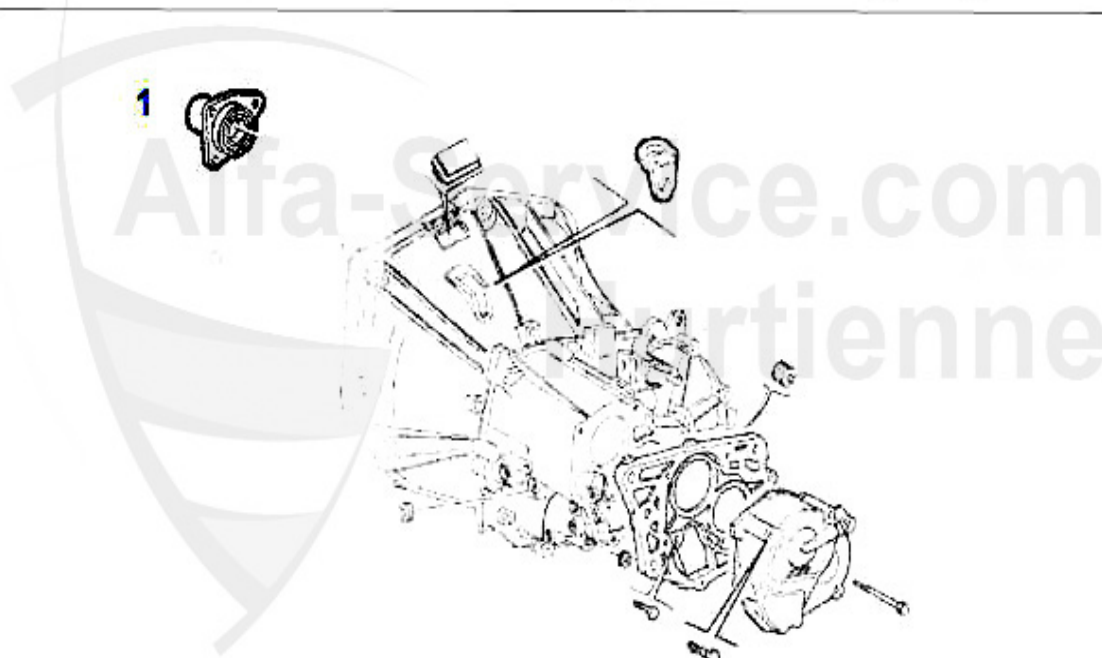

79.00 EUR

Kupplungs-Kit/Clutch Set 164 3.0 QV Bj. >92

1. KK 729001

Ø 235 mm

1 KK729001 CLUTCH SET 155,164 V6 TURBO,164 3.0 IE QV >09.92

389.00 EUR

Ausrücker/Sleeve Bearing 164 3.0 QV Bj. >92

1 FH11951 GUIDE BUSH FOR CLUTCH RELEASE BEARING 3 HOLES
145/6,147,155,164/SUPER