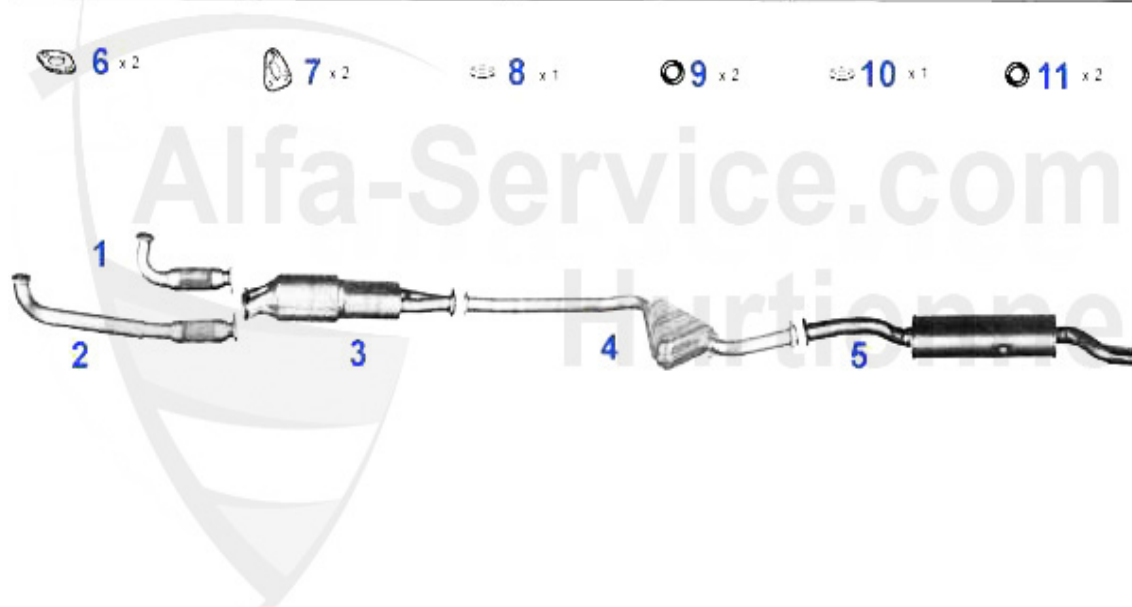

Abgasanlage/Exhaust System 164/Super 3.0 V6 Bj. 92>

164 3.0i V6 SUPER KAT. (2950 cc)

9/'92-'98

1	VR574760 Exhaust Pipe right 164 Super 3.0 V6	421.15 EUR
2	VR574761 Exhaust Pipe left 164 Super 3.0 V6	***
3	KAT117733 OE. 60589799 Catalysator	***
4	MSD117706 OE.60590147 centre muffler 164 Super 3.0 V6 12/24V 9.92-98	159.00 EUR
5	NSD117607 OE.60573360 END MUFFLER 164 SUPER V6 12V/24V/TURBO	148.75 EUR
6	SAT094414 GASKET FRONT MUFFLER 164/SUPER,RZ/SZ, GTV/SPIDER (916) 3.0 V6	4.94 EUR
7	SAT573540 FRONT PIPE/CAT GASKET 164 SUPER,GTV/ SPIDER (916) 3.0 V6	5.13 EUR
8	SAT094003 MUFFLER RING FOR VARIOUS MODELS	10.50 EUR
9	SAT091108 EXHAUST SILENT RUBBER BLOCK 155,164	2.90 EUR