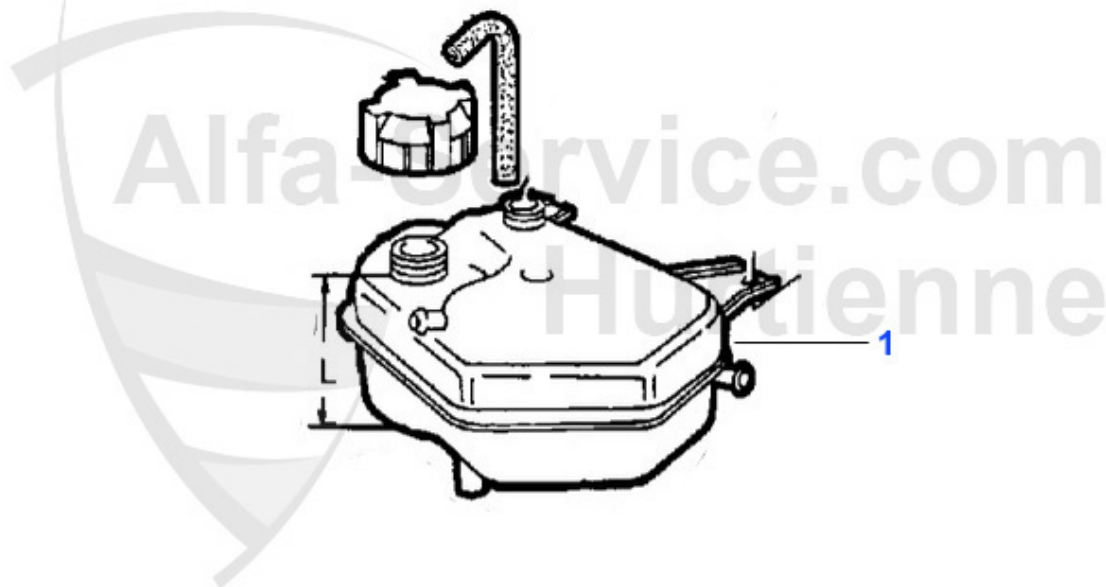

1 KWB39949 OVERFLOW CONTAINER 164/SUPER 2.0TS/3.0 V6/2.5TD/2.0TB 87-98

89.00 EUR