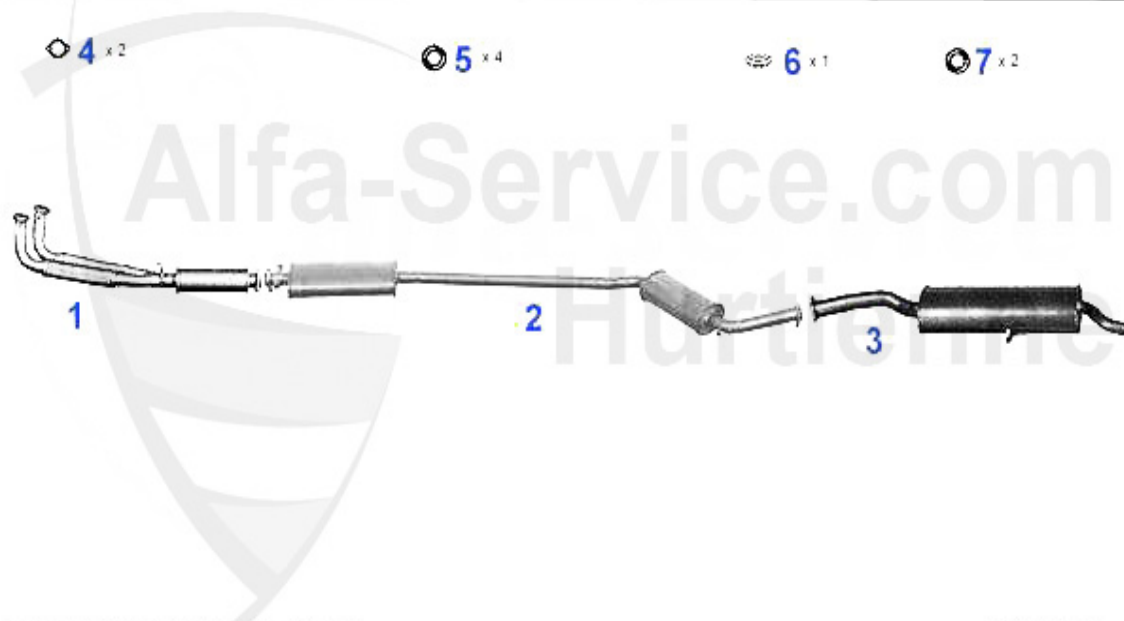

Abgasanlage/Exhaust System 164 2.0 TS Bj. 12.90-92

164 2.0i TWIN SPARK (1992/1995 cc) Ch.N. 62149108208974-

12/'90-'92

1	VSD117003 FRONT MUFFLER 164 2.0 TS >92	183.63 EUR
2	MSD117009 CENTER MUFFLER 164 2.0 TS 12.90-92	133.88 EUR
3	NSD117407 END MUFFLER 164 2.0 TS 12.90-92	124.95 EUR
4	SAT094413 OE 60777697, GASKET VSD ALFETTA, GIULIETTA,75,90,155,164	6.00 EUR
5	SAT091108 EXHAUST SILENT RUBBER BLOCK 155,164	2.90 EUR
6	SAT094003 MUFFLER RING FOR VARIOUS MODELS	10.50 EUR