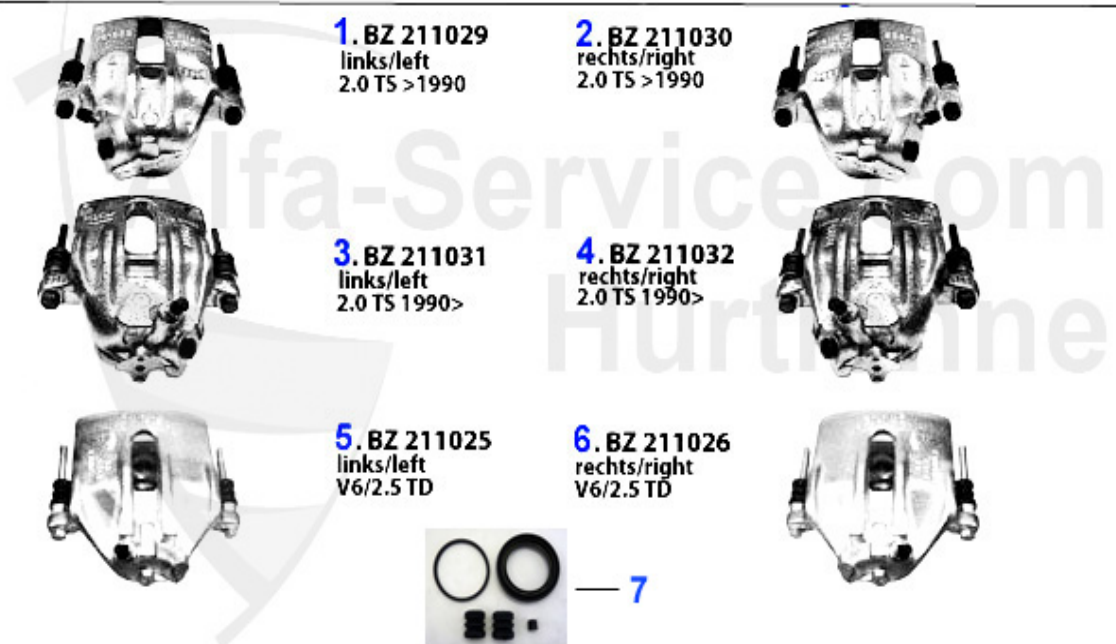

Bremsszangen/Calipers 164 vorne/front >1992

1	BZ211029	Bremssattel vl 164 2.0 TS bj.>02.90 Bremssystem: Lucas 1-kolben Austauschteil	76.24 EUR
2	BZ211030	Bremssattel vr 164 2.0 TS bj.>02.90 Bremssystem: Lucas 1-kolben Austauschteil	76.24 EUR
3	BZ211031	Bremssattel vl 164/Super 2.0 TS bj. 03.90> Bremssystem: Bendix 1-kolben Austauschteil	99.48 EUR
4	BZ211032	Bremssattel vr 164/Super 2.0 TS bj. 03.90> Bremssystem: Bendix 1-kolben Austauschteil	99.48 EUR
5	BZ211025	OE. 60777784 FRONT CALIPER left 164 V6	62.24 EUR
6	BZ211026	OE. 60777183 FRONT CALIPER right 164 V6	62.24 EUR
7	RSBS53653	REPAIR KIT FRONT CALIPER 164 3,0L V6 QV 87-92,FOR 1 CALIPER ONLY!	25.50 EUR