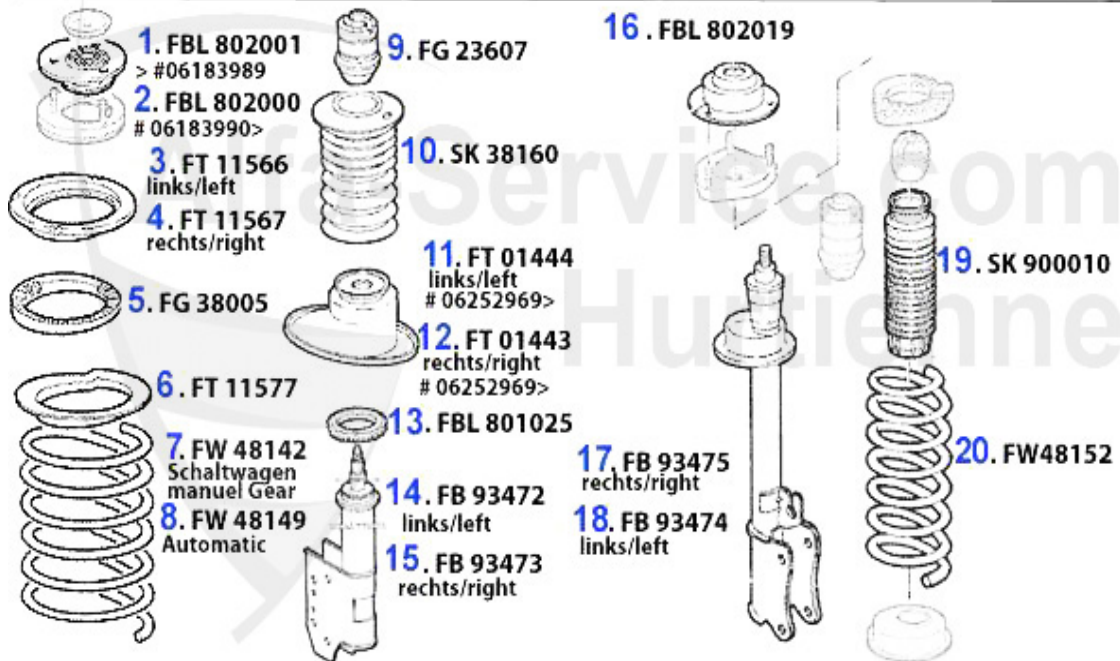

Federbeine/Struts 164 3.0 QV 24V

1	FBL802001	Federbeinlager vorne 164 Bj. >10.90 > # 6183989	***
2	FBL802000	OE. 60570447 Suspension Mount	***
3	FT11566	OE. 60511566 SPRING STEEL SHEET FRONT UPPER RIGHT 164/SUPER	***
4	FT11567	OE. 60511567 SPRING STEEL SHEET FRONT UPPER LEFT 164/SUPER	***
5	FG38005	OE. 60511574 PAD f. FRONTSRING 164	***
6	FT11577	OE. 60511577 PLATE 164/Super	***
7	FW48142	Fahrwerksfeder vorne 164/Super 6-Zyl. (Schaltwagen)	95.08 EUR
8	FW48149	Fahrwerksfeder vorne 164/Super 6-Zyl. (Automatik)/2.5 TD	***
9	FG23607	OE. 82423607 Rubber Pad	16.40 EUR
10	SK38160	OE. 60501744 RUBBER BOOT PROTECTOR	15.90 EUR
11	FT01444	OE. 60501444 SPRING PLATE LEFT	48.00 EUR
12	FT01443	Spring Plate OE.605 01 443 Right	48.00 EUR
13	FBL801025	OE. 60501446/01741/3 STRUT BEARING	26.00 EUR
14	FB93472	OE. 60593472 electr. STRUT FL 164 QV 1992>	***
15	FB93473	OE. 60593473 electr. STRUT FR 164 QV 1992>	***
16	FBL802019	OE. 60507954 REAR STRUT BEARING 164/Sup.	***
17	FB93475	OE. 60593475 electr. STRUT RR 164 QV 1992>	***
18	FB93474	OE. 60593474 electr. STRUT RL 164 QV 1992>	***
19	SK900010	OE. 60801366 REAR STRUT BOOT 164/Super	17.85 EUR
20	FW48152	OE. 60507953 REAR SPRING 164/SUPER	78.00 EUR