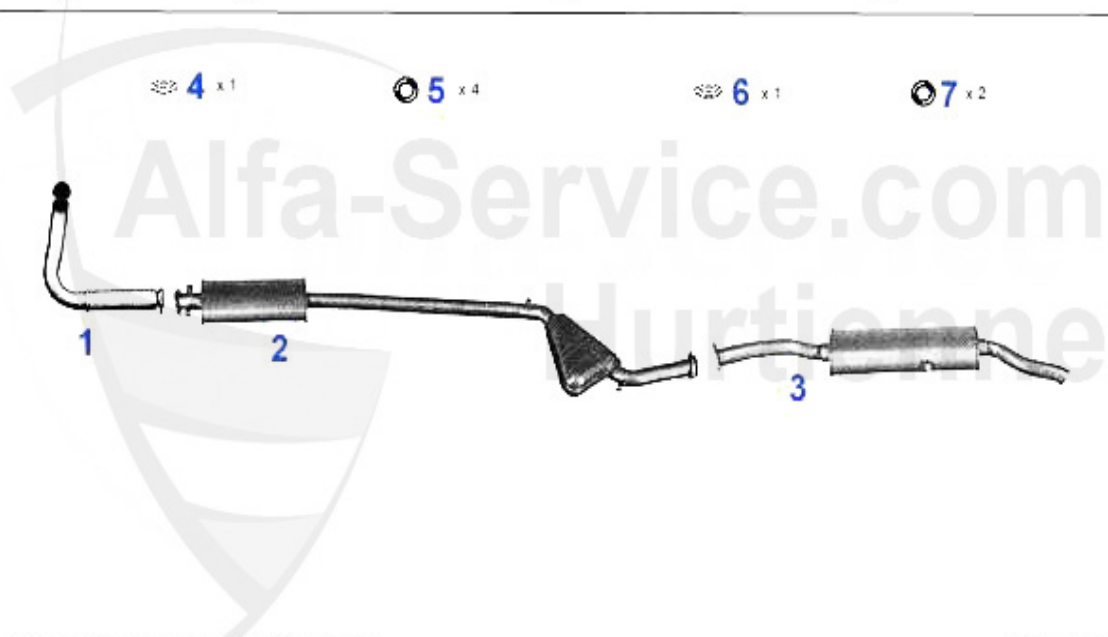

Abgasanlage/Exhaust System 164/Super 2.5 TD

164 2.5 TURBO DIESEL SUPER (2500 cc)

9/'92-'98

1	VR117301 Vorderrohr 164 2.5 TD	116.03 EUR
2	MSD456309 CENTER MUFFLER 164 2.0 TURBO 07.90-92 2.5 TD 12.90>	199.00 EUR
3	NSD117357 END MUFFLER 164 SUPER 2.5 TD	101.15 EUR
4	SAT094003 MUFFLER RING FOR VARIOUS MODELS	10.50 EUR
5	SAT091108 EXHAUST SILENT RUBBER BLOCK 155,164	2.90 EUR