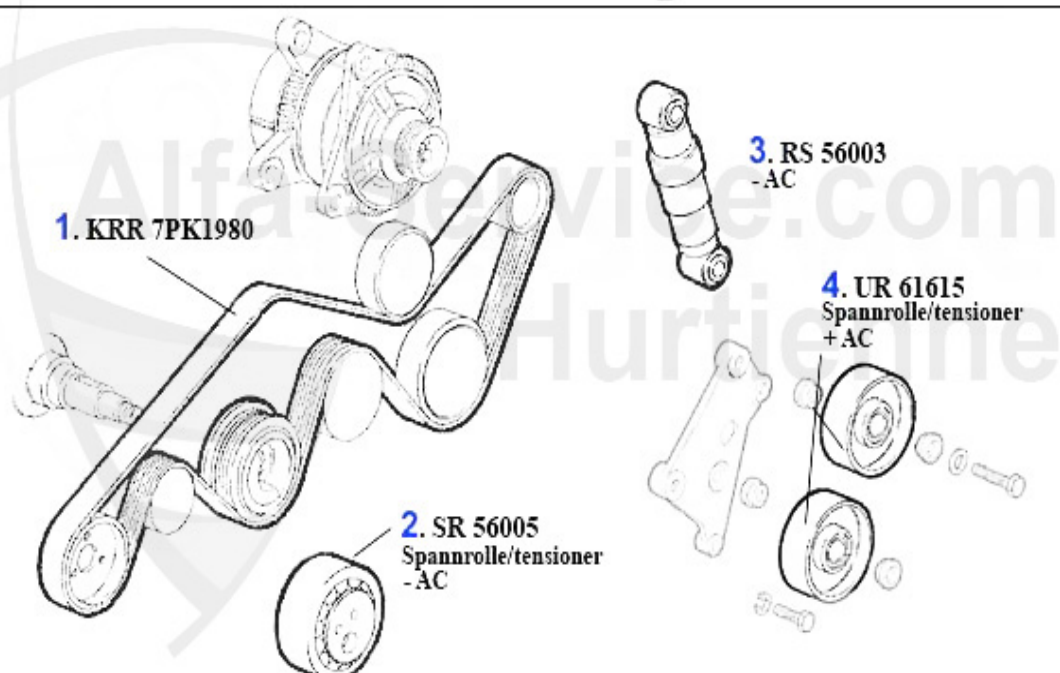

Keilriemen/V-Belt 164/Super 3.0 V6 24V

1	KRR7PK198 0	Belt # 605 61 247/606 05 423/608 10 651	59.00 EUR
2	SR56005	OE. 60561614 BELT TENSIONER	110.00 EUR
3	RS56003	OE. 60561380 BELT TENSIONER	***
4	UR61615	OE. 60561615 V-BELT PULLEY 164 V6 24V w. AC	***