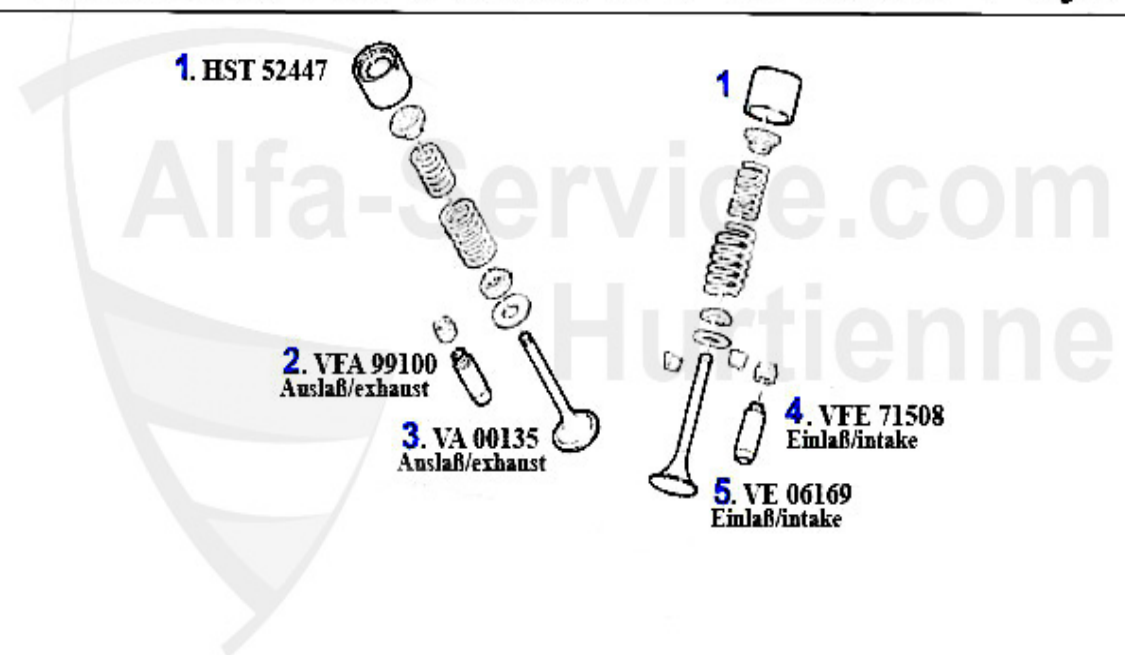

Ventiltrieb/Valve Train 164 2.0 Turbo 4-Cyl.

1	HST52447	Hydrostop	14.26 EUR
2	VFA99100	OE. 82399100 VALVE GUIDE EXHAUST 2.0 Turbo 4-Cylinder	13.34 EUR
3	VA00135	OE. 60800135 VALVE EXHAUST 164 Turbo 4-Cylinder	42.58 EUR
4	VFE71508	OE. 4371508 VALVE GUIDE INTAKE 2.0 Turbo 4-Cylinder	5.49 EUR
5	VE06169	OE. 46406169 VALVE INTAKE 2.0 Turbo 4-Cylinder	16.92 EUR