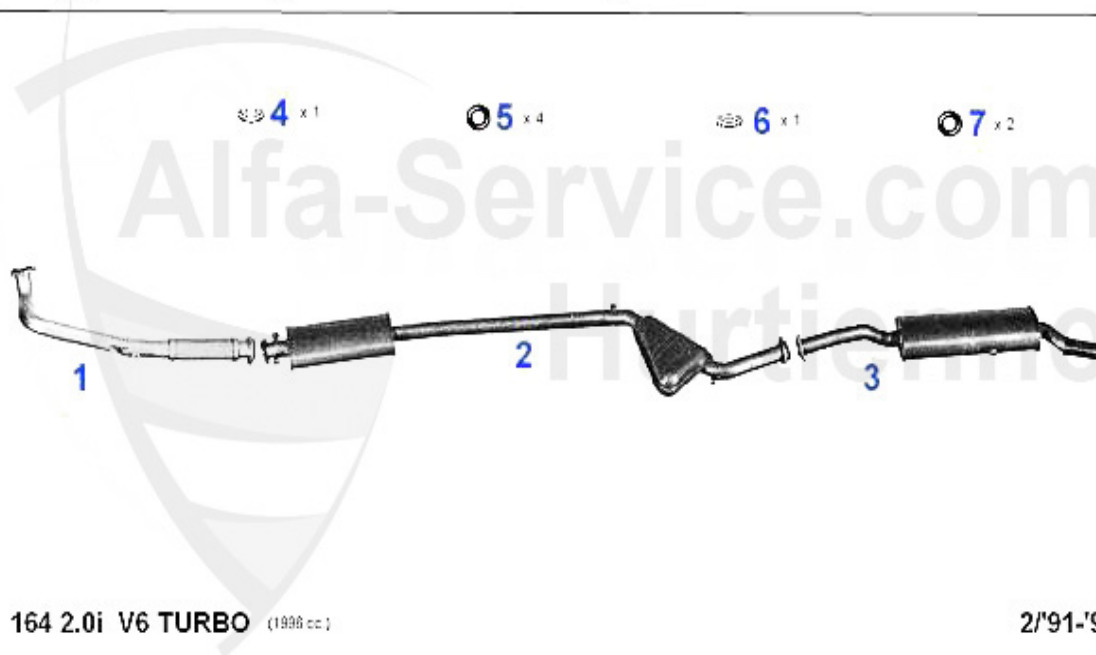

Abgasanlage/Exhaust System 164 V6 Turbo

1	VSD117501 FRONT MUFFLER 164 V6 TURBO 91-92	233.84 EUR
2	MSD456309 CENTER MUFFLER 164 2.0 TURBO 07.90-92 2.5 TD 12.90>	199.00 EUR
3	NSD117507 END MUFFLER 164 2.0 TS CAT/TURBO	107.72 EUR
4	SAT094003 MUFFLER RING FOR VARIOUS MODELS	10.50 EUR
5	SAT091108 EXHAUST SILENT RUBBER BLOCK 155,164	2.90 EUR