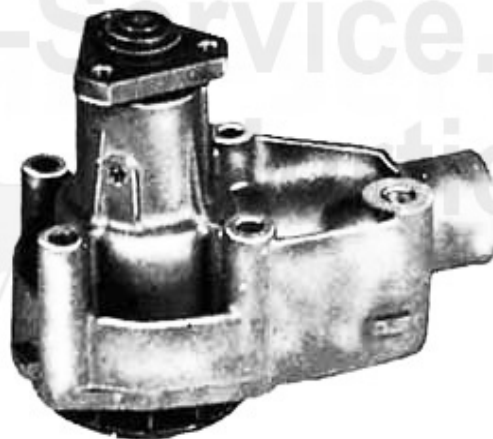

89.00 EUR

Motorkühler/Radiator 164 2.0 Turbo 4-Cyl.

1 MK22876 RADIATOR 164/SUPER 6 CYL.

Wasserpumpe/Waterpump 164 2.0 Turbo 4-Cyl.

1. WP 25910

1 WP25910 OE. 71719682 WATER PUMP 164 2.0 Turbo 4-CYLINDER

64.12 EUR