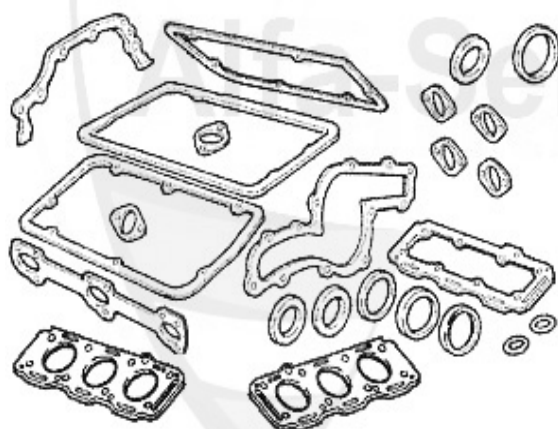

Kopfdichtsatz/Head Set 164/Super 3.0 V6 12V

---

1. ZKDS 3100

---

1 ZKDS3100 HEAD GASKET SET 164 3.0 87-89 SPIDER (916) 3.0 95> 75 3.0 87-92 RZ/
SZ

290.00 EUR