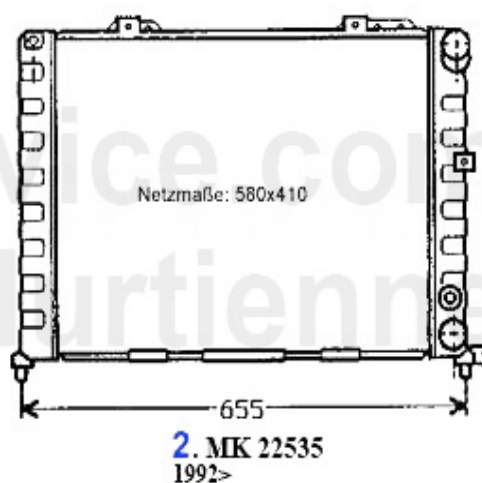

1 KWB39949 OVERFLOW CONTAINER 164/SUPER 2.0TS/3.0 V6/2.5TD/2.0TB 87-98

89.00 EUR

Kühler/Radiator 164 2.0 V6 Turbo

- | | | |
|---|---------|---------------------------|
| 1 | MK22514 | RADIATOR 164 2.0 V6 TURBO |
| 2 | MK22535 | OE. 60579380 RADIATOR |