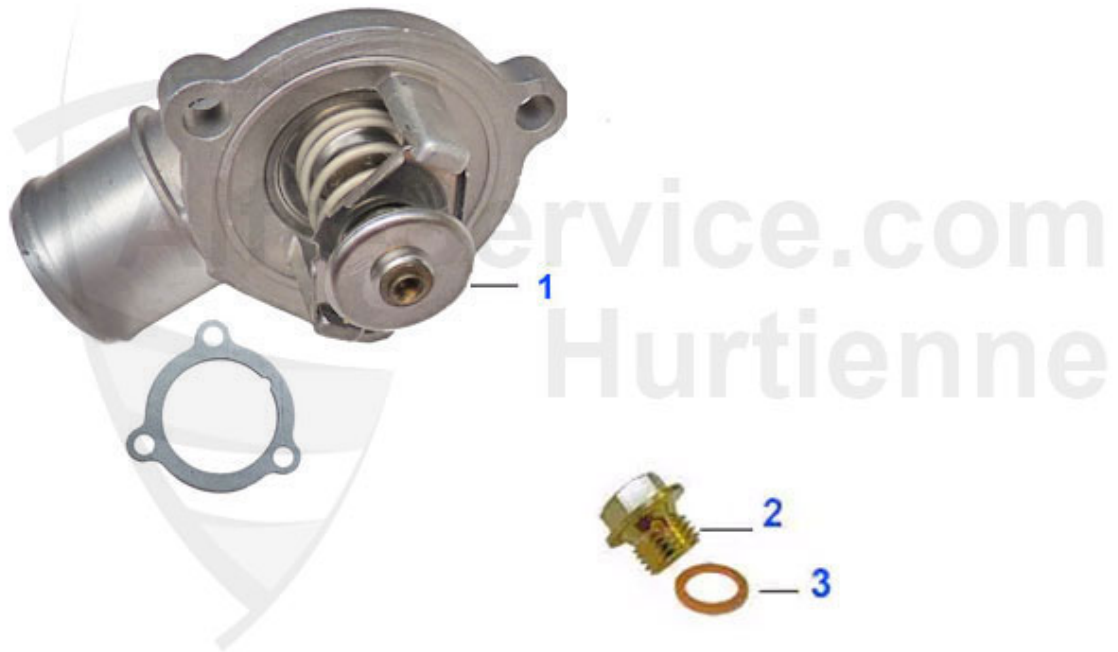

164/Super > ENGINE > COOLING SYSTEM > 2.0 V6 Turbo > THERMOSTAT

1	TH559862	THERMOSTAT 164/SUPER 3.0 V6,2.0 V6 TURBO	***
2	08 070 0 0	VENT BOLT WATER CIRCUIT INTAKE MANIFOLD OE 105020167601	8.50 EUR
3	08 084 0 0	GASKET BLEEDING SCREW OE 10280060	0.50 EUR