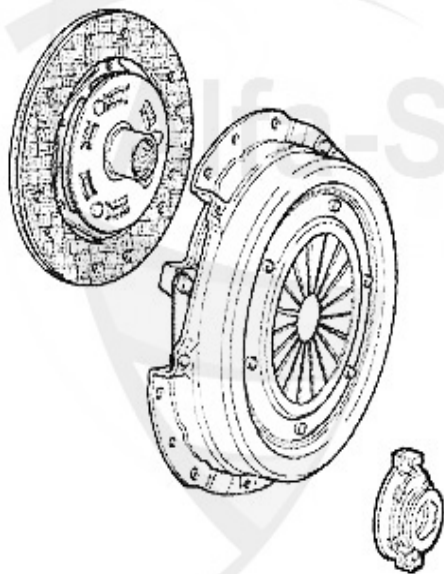

Kupplungs-Kit/Clutch Set 164/Super 3.0 V6 24V

---

1. KK 727001

Ø 235 mm

---

1 KK727001 CLUTCH-KIT 717 34 944/607 78 039/5896173

355.00 EUR