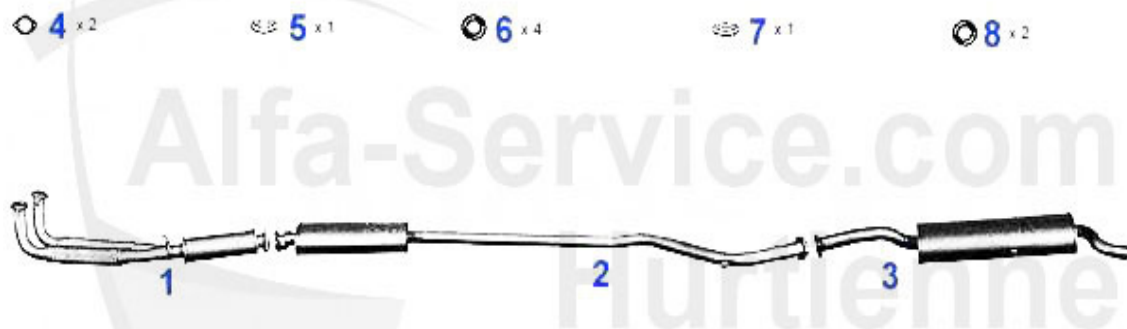

Abgasanlage/Exhaust System 164 TS Bj. >11/90

164 2.0i TWIN SPARK (1992 cc) - Ch.N. 62149096200973

'87-11/'90

1	VSD117003 FRONT MUFFLER 164 2.0 TS >92	183.63 EUR
2	MSD117006 CENTER MUFFLER 164 2.0 TS >11.90	138.99 EUR
3	NSD117007 END MUFFLER 164 2.0 TS >11.90	107.72 EUR
4	SAT094413 OE 60777697, GASKET VSD ALFETTA, GIULIETTA,75,90,155,164	6.00 EUR
5	SAT094002 Brennring Kat Diverse Modelle	8.90 EUR
6	SAT091108 EXHAUST SILENT RUBBER BLOCK 155,164	2.90 EUR
7	SAT094003 MUFFLER RING FOR VARIOUS MODELS	10.50 EUR