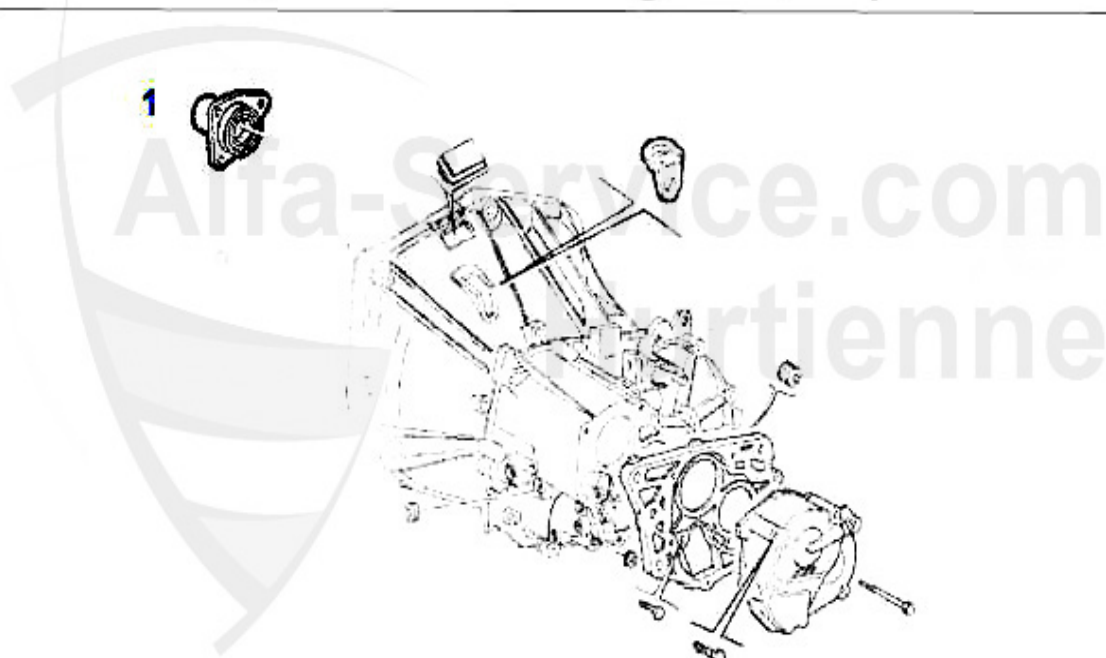

Kupplungs-Kit/Clutch Set 164/Super 2.0 TS

1. KK 472002

Ø 215 mm

1 KK472002 CLUTCH SET 164 2.0 TS 87-92

179.01 EUR

Ausrücker/Sleeve Bearing 164/Super 2.0 TS

1 FH11951 GUIDE BUSH FOR CLUTCH RELEASE BEARING 3 HOLES
145/6,147,155,164/SUPER