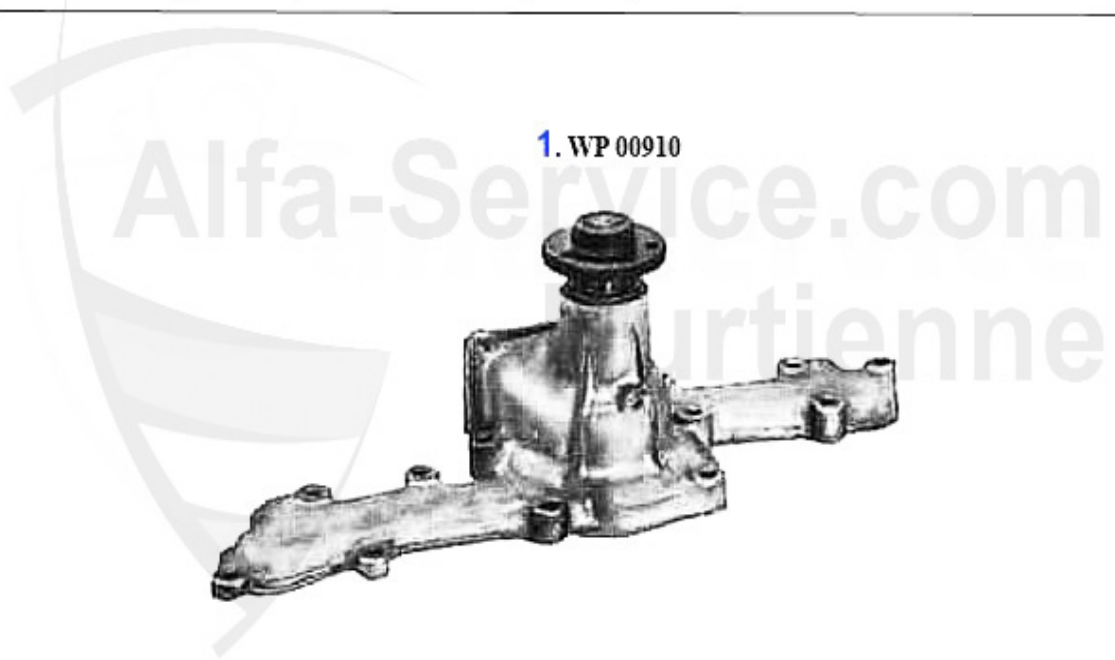

Wasserpumpe/Waterpump 164 2.0 V6 Turbo

1	WP00910	OE. 71737989/60555347 WATER PUMP 75 3.0 V6 "POTENZIATO" 164 3.0 V6 1992, 2.0 V6 TURBO

155.00 EUR