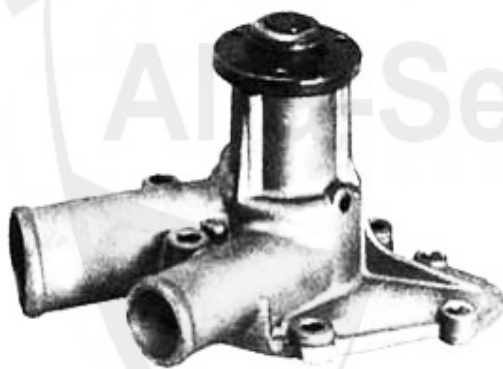

Wasserpumpe/Waterpump 164/Super 2.0 TS

1. WP 00810
>1992

2. WP 01210
1992>

1	WP00810	WATER PUMP 164 2.0 TS >92	67.00 EUR
2	WP01210	WATER PUMP 155 1.7/1.8/2.0 ie TS 164 SUPER 2.0 TS	71.00 EUR

1 KWB39949 OVERFLOW CONTAINER 164/SUPER 2.0TS/3.0 V6/2.5TD/2.0TB 87-98