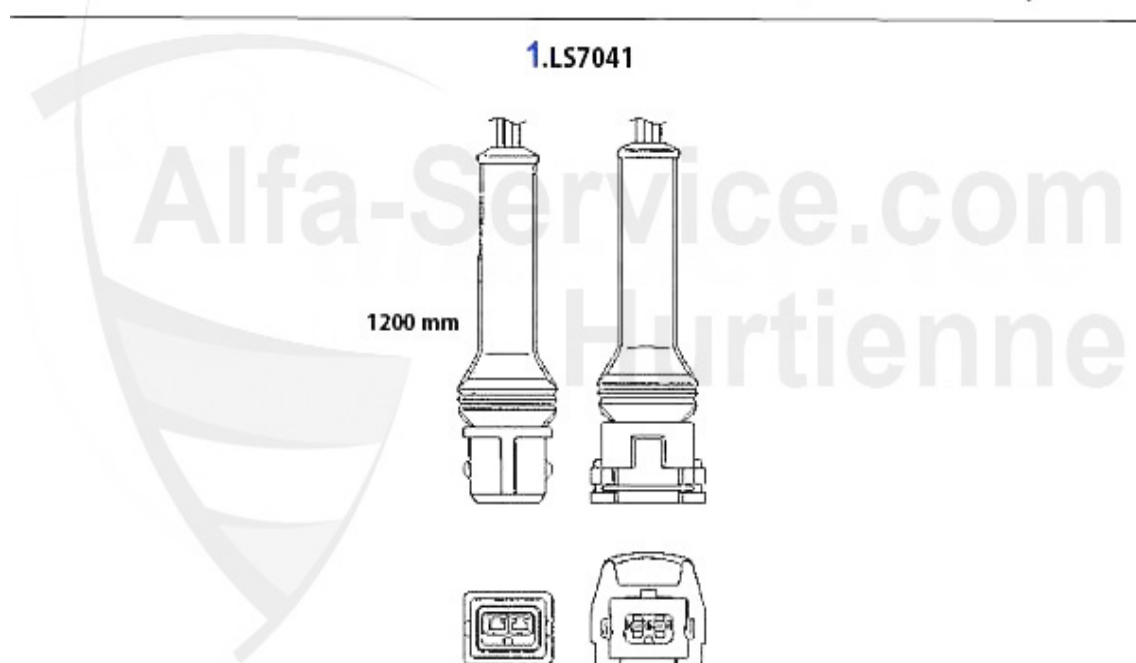

Lambda-Sonde/Lambda Probe 164/Super 2.0 TS Bj. 92>

1 LS7041 Lambda-Sonde 155 1.7/1.8/2.0 TS 164 Super 2.0 TS/3.0 V6/24 V/QV 4-adrig

80.00 EUR