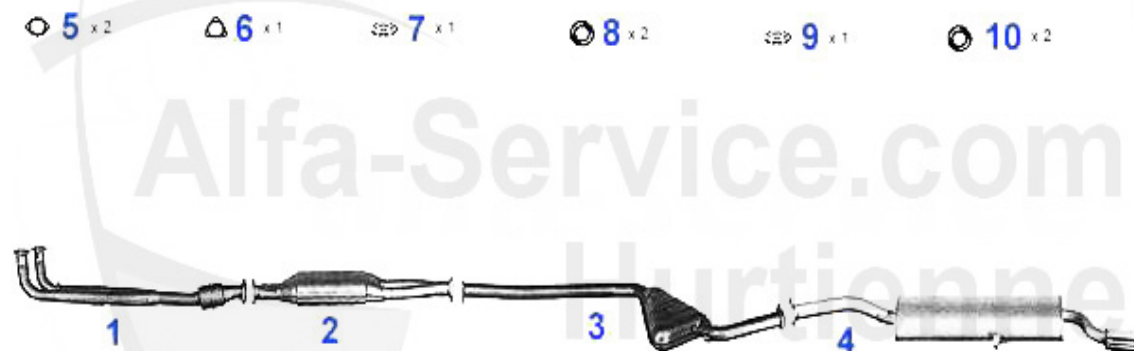

164/Super > EXHAUST SYSTEM > EXHAUST SYSTEM > 2.0 TS 1992>

Abgasanlage/Exhaust System 164/Super 2.0 TS KAT. Bj. 92>

164 2.0i TWIN SPARK KAT. (1995 cc)

9/'92-'98

1	VSD117401 FRONT MUFFLER 164 SUPER 2.0 TS 92>	184.65 EUR
2	KAT117433 CATALYST 164 SUPER 2.0 TS 92>	605.26 EUR
3	MSD117406 CENTER MUFFLER 164 2.0 TS KAT 12.90> 3.0 V6 KAT 90>	119.00 EUR
4	NSD117457 END MUFFLER 164/SUPER 2.0 TS CAT 92>	159.00 EUR
5	SAT094413 OE 60777697, GASKET VSD ALFETTA, GIULIETTA,75,90,155,164	6.00 EUR
6	SAT094411 Dichtung VSD/Kat 155 TS,164 3.0 V6	6.50 EUR
7	SAT094002 Brennring Kat Diverse Modelle	8.90 EUR
8	SAT091108 EXHAUST SILENT RUBBER BLOCK 155,164	2.90 EUR
9	SAT094003 MUFFLER RING FOR VARIOUS MODELS	10.50 EUR