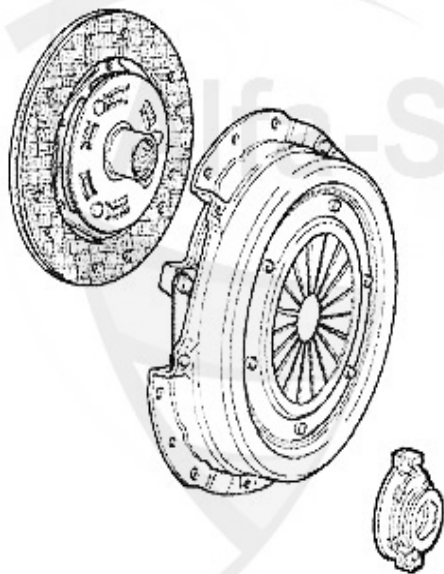

164/Super > DRIVETRAIN > CLUTCH > CLUTCH SET 3.0 QV 24V 1992>

Kupplungs-Kit/Clutch Set 164 3.0 QV 24V Bj. 92>

---

1. KK 727001

Ø 235 mm

---

1 KK727001 CLUTCH-KIT 717 34 944/607 78 039/5896173

355.00 EUR