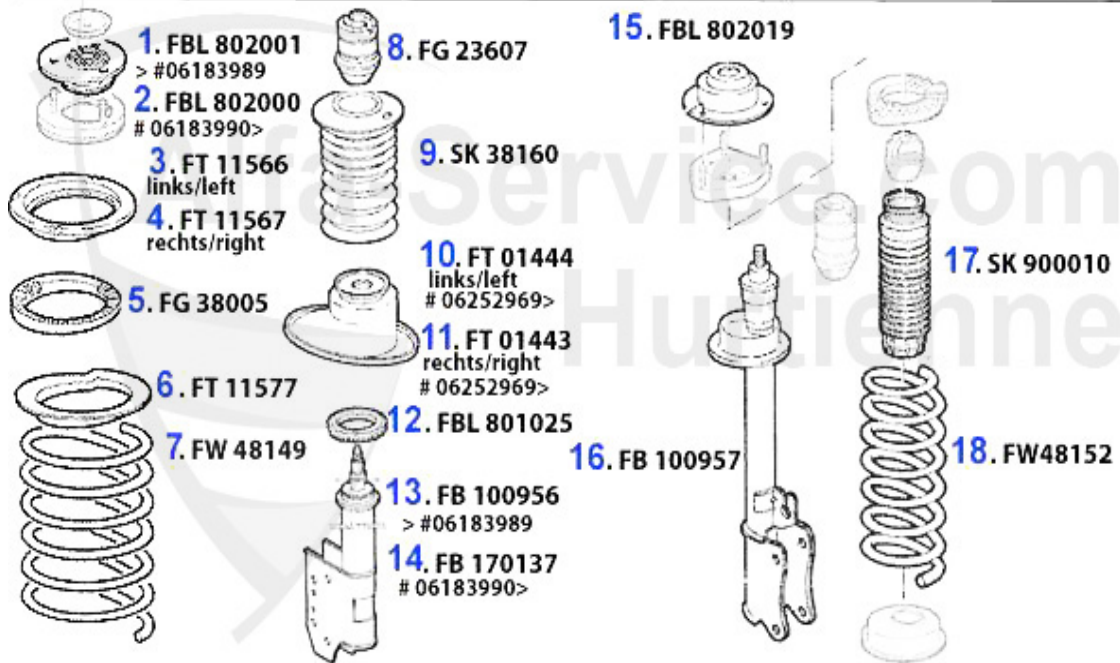

Federbeine/Struts 164/Super 2.5 TD

1	FBL802001 Federbeinlager vorne 164 Bj. >10.90 > # 6183989	***
2	FBL802000 OE. 60570447 Suspension Mount	***
3	FT11566 OE. 60511566 SPRING STEEL SHEET FRONT UPPER RIGHT 164/SUPER	***
4	FT11567 OE. 60511567 SPRING STEEL SHEET FRONT UPPER LEFT 164/SUPER	***
5	FG38005 OE. 60511574 PAD f. FRONTSRING 164	***
6	FT11577 OE. 60511577 PLATE 164/Super	***
7	FW48149 Fahrwerksfeder vorne 164/Super 6-Zyl. (Automatik)/2.5 TD	***
8	FG23607 OE. 82423607 Rubber Pad	16.40 EUR
9	SK38160 OE. 60501744 RUBBER BOOT PROTECTOR	15.90 EUR
10	FT01444 OE. 60501444 SPRING PLATE LEFT	48.00 EUR
11	FT01443 Spring Plate OE.605 01 443 Right	48.00 EUR
12	FBL801025 OE. 60501446/01741/3 STRUT BEARING	26.00 EUR
13	FB100956 OE.60507883 front shock absorbing strut 164 year > 10.90 > #183989, without spring plate	***
14	FB170137 OE. 60598997 front shock absorbing strut 164/super year 11.9 > #6183989>, without spring plate	***
15	FBL802019 OE. 60507954 REAR STRUT BEARING 164/Sup.	***
16	FB100957 OE. 60598998 Shock Absorber	***
17	SK900010 OE. 60801366 REAR STRUT BOOT 164/Super	17.85 EUR
18	FW48152 OE. 60507953 REAR SPRING 164/SUPER	78.00 EUR