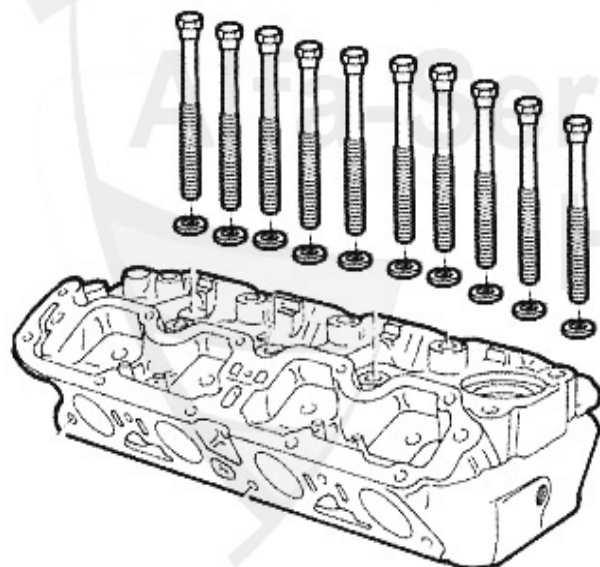

Kopfschraubensatz/HEAD Screw Set 164 2.0 Turbo/4Cyl.

---

1. ZKSS 7300

---

1 ZKSS7300 HEAD SCREW SET 164 TURBO >92

47.60 EUR