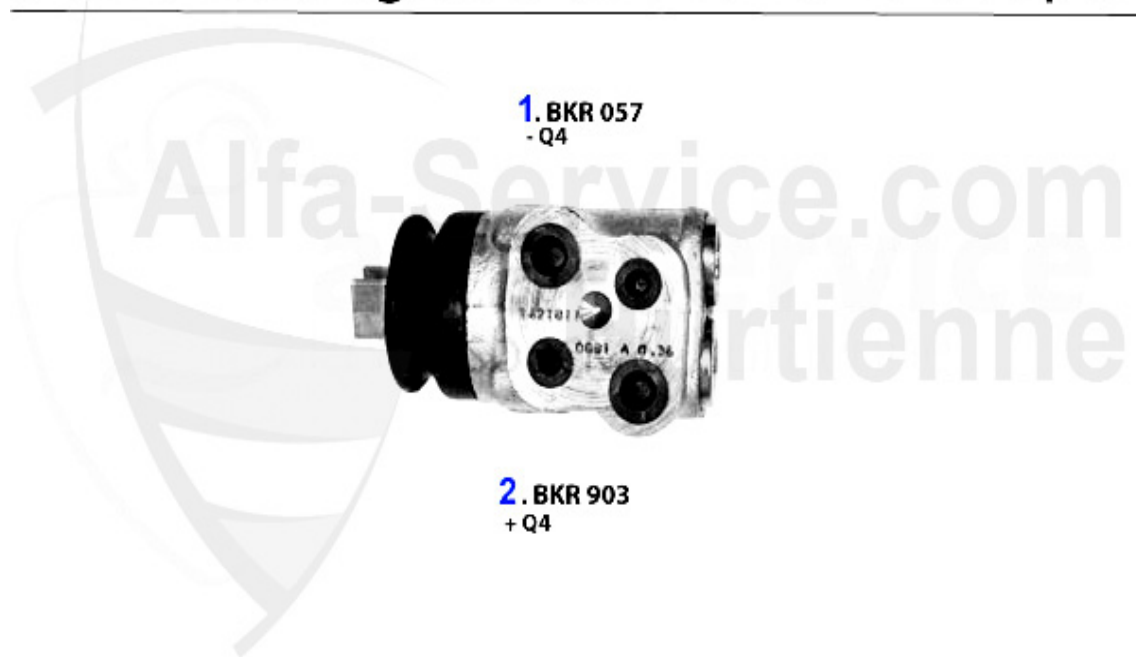

Bremskraftregler/Brake Valve 164/Super

1. BKR 057
- Q4

2. BKR 903
+ Q4

1	BKR057	OE.60560655, brake pressure regulator 164/ Super	***
2	BKR903	OE. 60595903 BRAKE PRESSURE REGULATOR 164 Q4	***