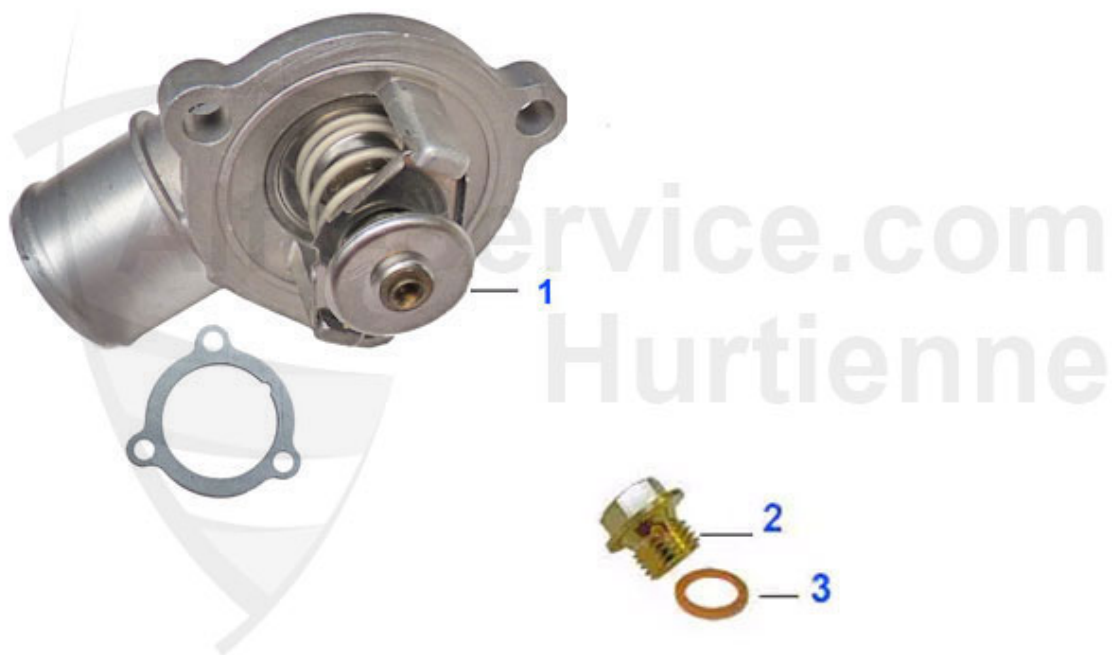

164/Super > ENGINE > COOLING SYSTEM > 3.0 V6 24V > THERMOSTAT

1	TH559862	THERMOSTAT 164/SUPER 3.0 V6,2.0 V6 TURBO	***
2	08 070 0 0	VENT BOLT WATER CIRCUIT INTAKE MANIFOLD OE 105020167601	8.50 EUR
3	08 084 0 0	GASKET BLEEDING SCREW OE 10280060	0.50 EUR