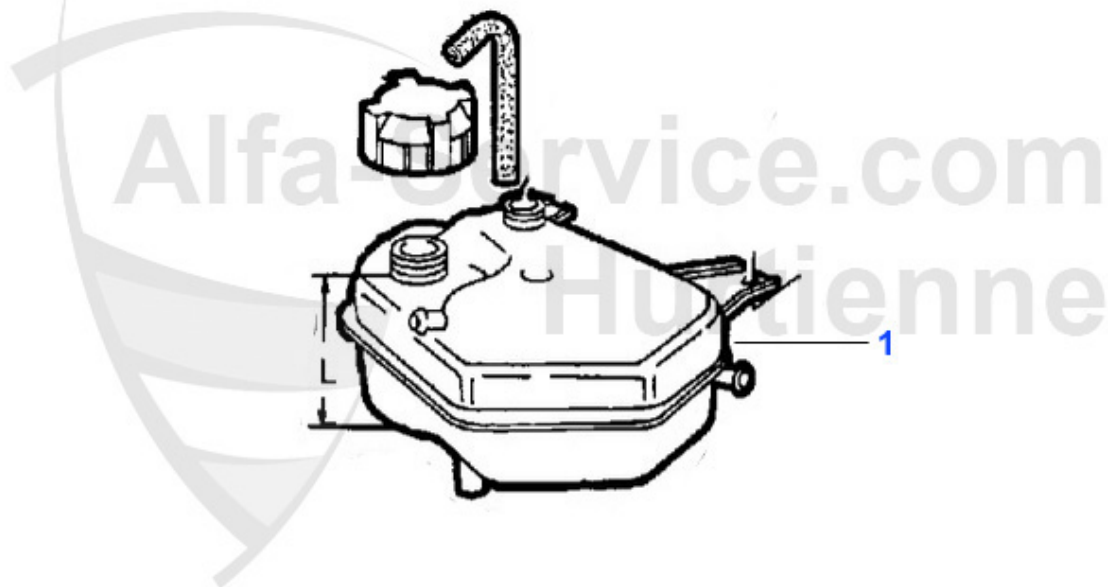

1. TH 628883

1 TH628883 Thermostat 75,90,164 2.0/2.4/2.5 TD Gehäusethermostat

Wasserpumpe/Waterpump 164/Super 2.5 TD

1. WP 01410
>1989

2. WP 00130
1989->

1	WP01410	Wasserpumpe 164 2.5 TD Bj. >89	64.12 EUR
2	WP00130	WATER PUMP 33 (905/7) 1.8 TD,155,164 2.5 TD WITHOUT CAP	59.50 EUR