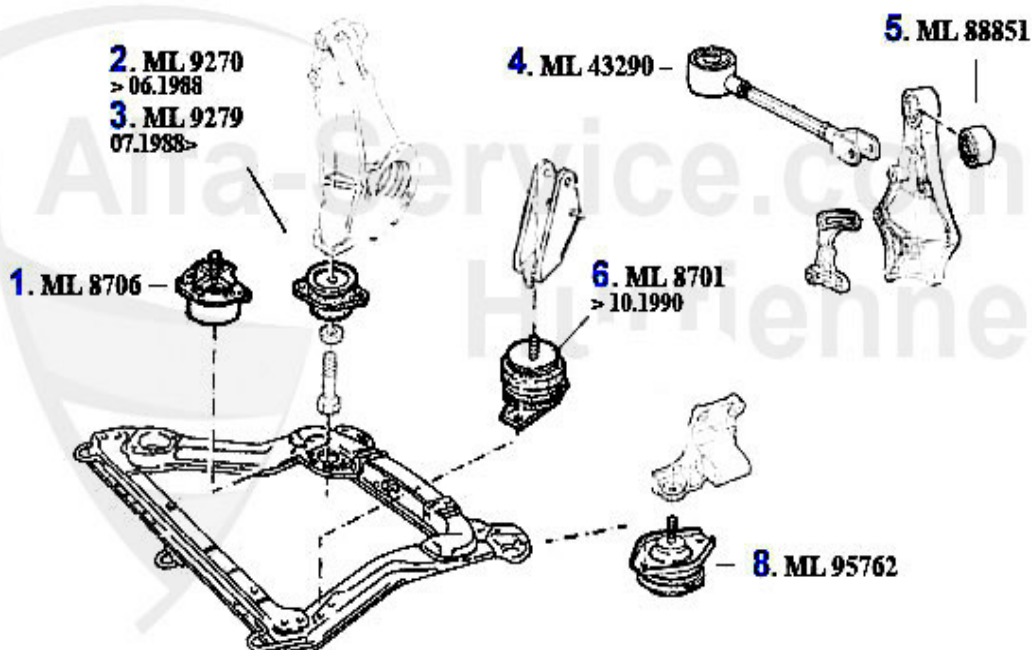

Motorlager/Enginmount 164/Super 2.5 TD

1	ML8706	OE. 60801765 ENGINE MOUNT RR 164/Super	***
2	ML9270	ENGINE MOUNT REAR RIGHT 164 all >06.88	***
3	ML9279	OE. 60581462/60512890 ENGINE MOUNT RR 164/Super	***
4	ML43290	OE. 60543290 ENGINEMOUNT 164 2.0 Turbo 4-Cyl./2.5 TD	63.00 EUR
5	ML88851	Motorlagerbuchse vorne 164/Super TS /TD	18.80 EUR
6	ML8701	OE. 60801717 ENGINEMOUNT FL 164 4-Cyl. >10.1990	***
8	ML95762	OE. 60595762 ENGINEMOUNT RL 164/Super 2.5 TD	152.86 EUR