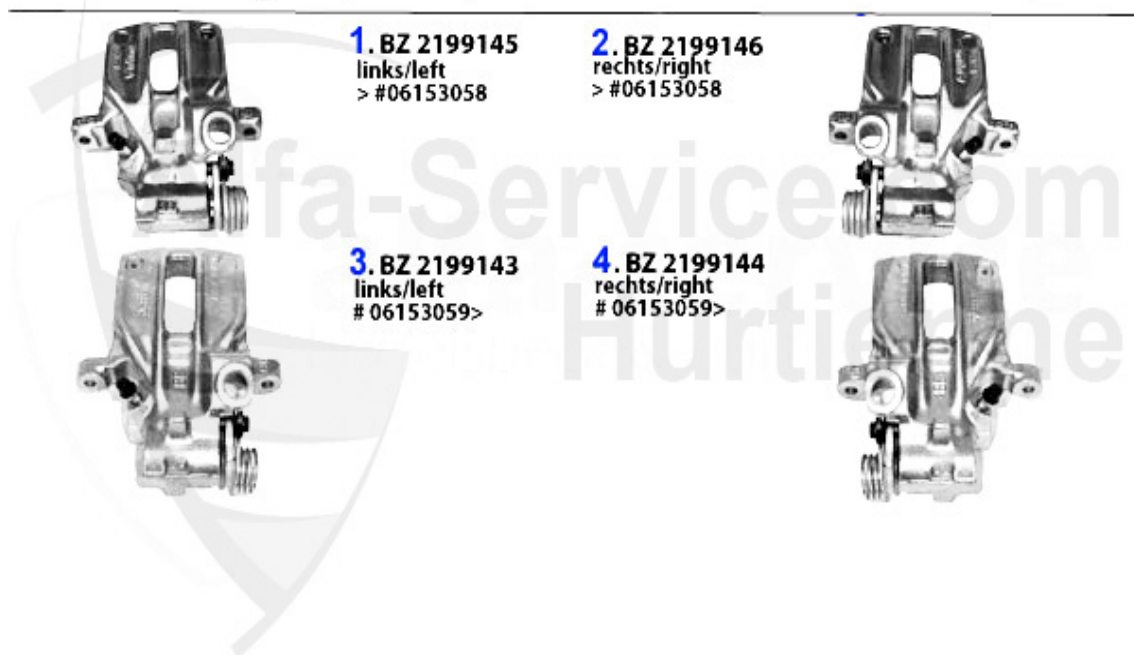

Bremsszangen/Calipers 164 >1992 hinten/rear

1. BZ 2199145
links/left
> #06153058

2. BZ 2199146
rechts/right
> #06153058

3. BZ 2199143
links/left
06153059>

4. BZ 2199144
rechts/right
06153059>

1	BZ2199145 Bremssattel hl 164 bj. >10.89 Bremssystem: Lucas 1-kolben Austauschteil	108.48 EUR
2	BZ2199146 Bremssattel hr 164 bj. >10.89 Bremssystem: Lucas 1-kolben Austauschteil	108.48 EUR
3	BZ2199143 OE. 1126018 REAR CALIPER 164/Super L	99.23 EUR
4	BZ2199144 OE. 1126017 REAR CALIPER 164/Super R	99.23 EUR