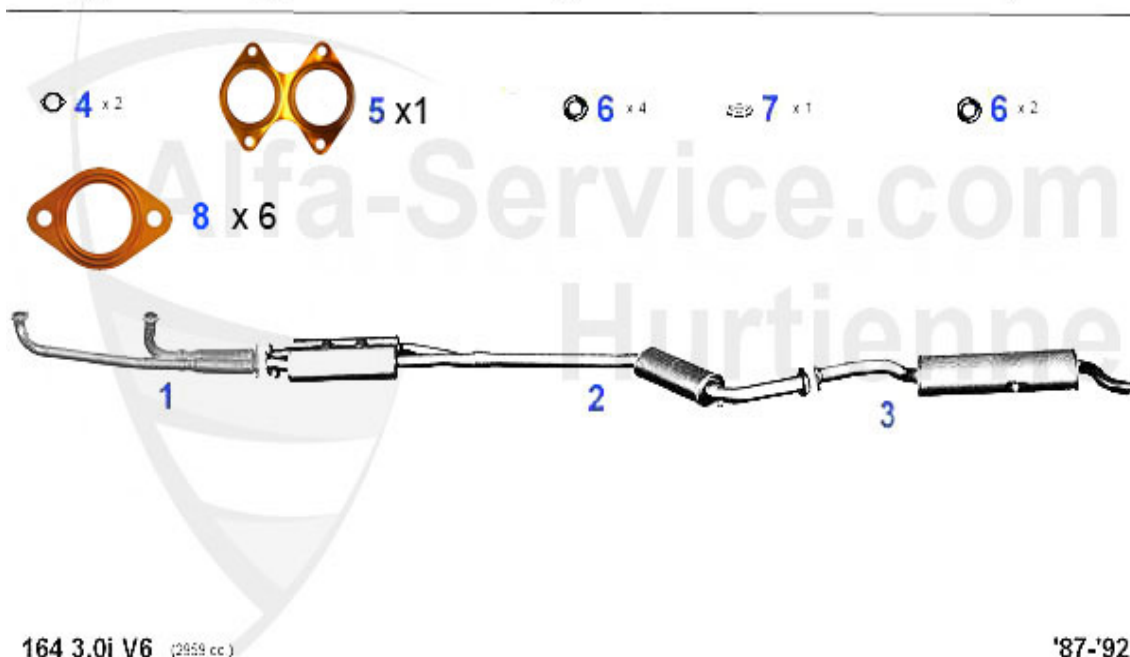

Abgasanlage/Exhaust System 164 3.0 V6 Bj. >92

1	VSD117201 FRONT MUFFLER 164 3.0 V6 87-92	223.13 EUR
2	MSD117209 CENTER MUFFLER 164 3.0 V6 >11.90	235.03 EUR
3	NSD117107 END MUFFLER 164 2.0 TS CAT >11.90 164 TURBO 88-92	219.00 EUR
4	SAT094414 GASKET FRONT MUFFLER 164/SUPER,RZ/SZ, GTV/SPIDER (916) 3.0 V6	4.94 EUR
5	SAT256272 CATALYST GASKET 164 3.0 V6	3.90 EUR
6	SAT091108 EXHAUST SILENT RUBBER BLOCK 155,164	2.90 EUR
7	SAT094003 MUFFLER RING FOR VARIOUS MODELS	10.50 EUR
8	AGKD06636OE. 60506636 GASKET	5.00 EUR