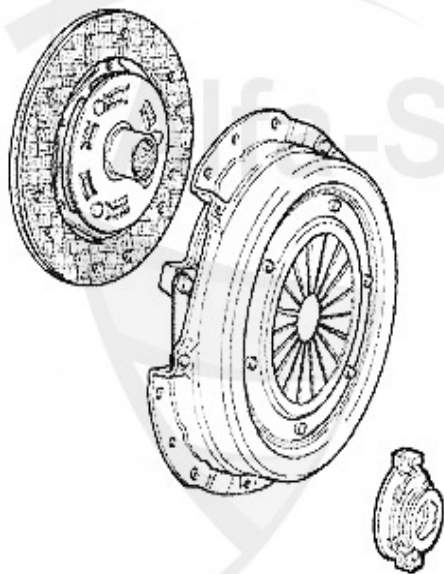

79.00 EUR

Kupplungs-Kit/Clutch Set 164 3.0 QV Bj. >92

1. KK 729001

Ø 235 mm

1 KK729001 CLUTCH SET 155,164 V6 TURBO,164 3.0 IE QV >09.92

389.00 EUR

Ausrücker/Sleeve Bearing 164 3.0 QV Bj. >92

1 FH11951 GUIDE BUSH FOR CLUTCH RELEASE BEARING 3 HOLES
145/6,147,155,164/SUPER