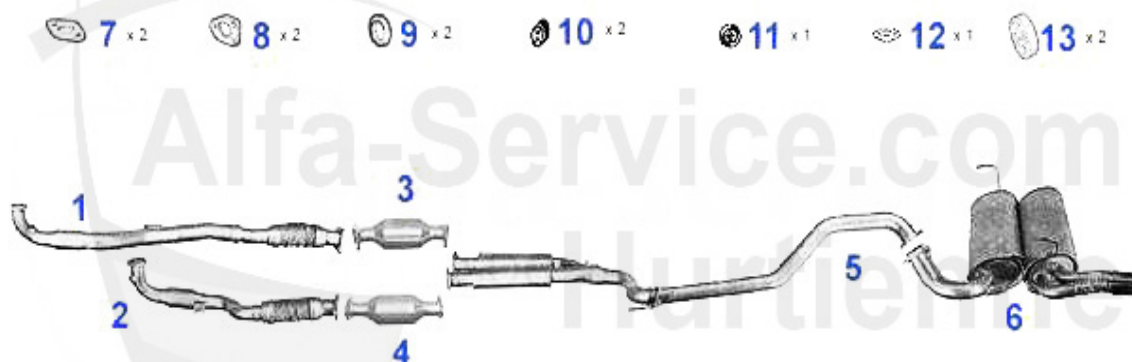

Abgasanlage/Exhaust System 164 Q4

164 3.0i V6 24V Q4 QUADRIFOGLIO VERDE KAT. (2959 cc)

11/'93-'98

1	VR87674	OE. 60587674 EXHAUST PIPE FR 164 Q4	***
2	VR86392	OE. 60586392 EXHAUST PIPE FL 164 Q4	***
3	KAT118033	CENTER CATALYST LEFT/RIGHT 164 V6 24V QV	***
5	MSD118006	CENTER MUFFLER 164 SUPER 3.0 V6 24V QV	245.00 EUR
6	NSD118007	END MUFFLER 164 3.0L V6 24V Q4 QV, OE. 60621984	287.39 EUR
7	SAT54239	GASKET 156,164 SUPER,166,GTV/SPIDER (916) V6 24V (OE 60654239)	10.14 EUR
8	SAT86390	OE. 60586390 SEALING GASKET f. KATALYSATOR 164 Q4	***
9	SAT094002	Brennring Kat Diverse Modelle	8.90 EUR
10	SAT091031	RUBBER EXHAUST	4.00 EUR
11	SAT091012	OE 60503033, RUBBER/EXHAUST MOUNTING DIVERSE TYPES	4.00 EUR
12	SAT094003	MUFFLER RING FOR VARIOUS MODELS	10.50 EUR