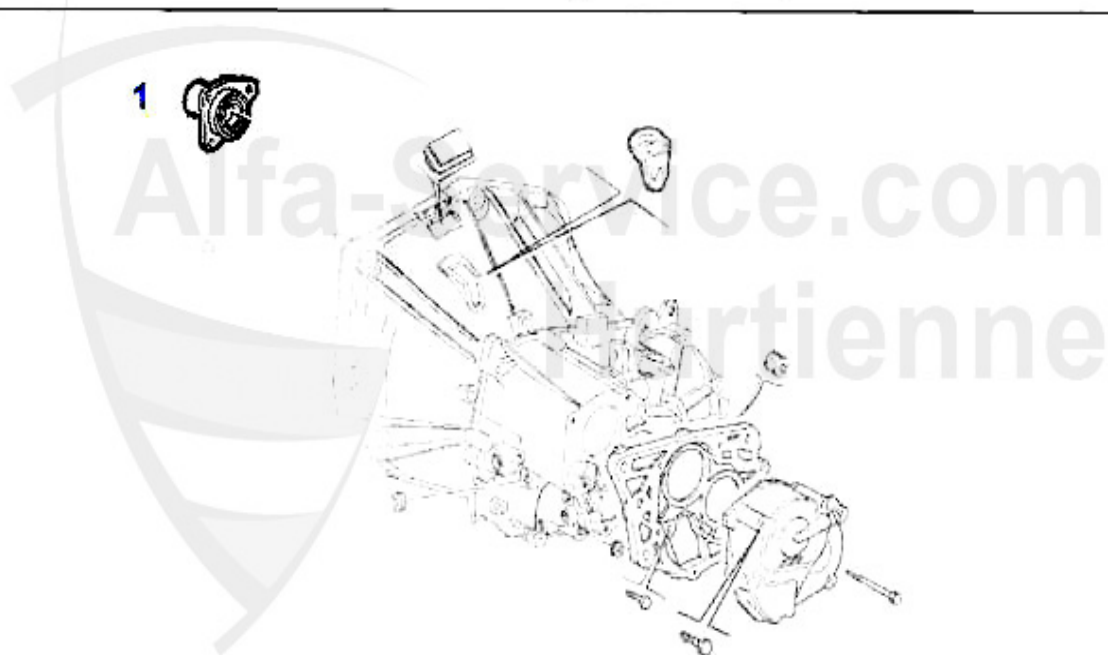

Ausrücker/Sleeve Bearing 164/Super 3.0 V6 24V

1	FH11951	GUIDE BUSH FOR CLUTCH RELEASE BEARING 3 HOLES 145/6,147,155,164/SUPER

79.00 EUR