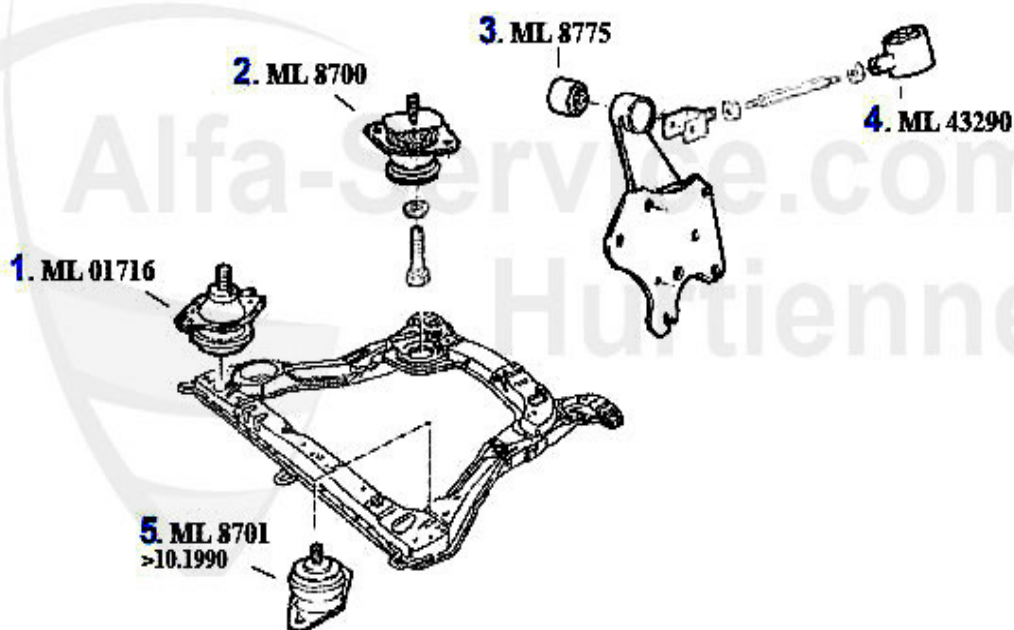

Motorlager/Enginemount 164 2.0 Turbo 4-Cyl.

1	ML01716	OE. 60801716 ENGINEMOUNT FR 164 2.0 Turbo 4-Cyl.	***
2	ML8700	OE. 60801718 ENGINEMOUNT FR 164 2.0 Turbo 4-Cyl.	50.27 EUR
3	ML8775	Motorlagerbuchse vorne 145/6, 155,164,spider/gtv (916)	20.00 EUR
4	ML43290	OE. 60543290 ENGINEMOUNT 164 2.0 Turbo 4-Cyl./2.5 TD	63.00 EUR
5	ML8701	OE. 60801717 ENGINEMOUNT FL 164 4-Cyl. >10.1990	***