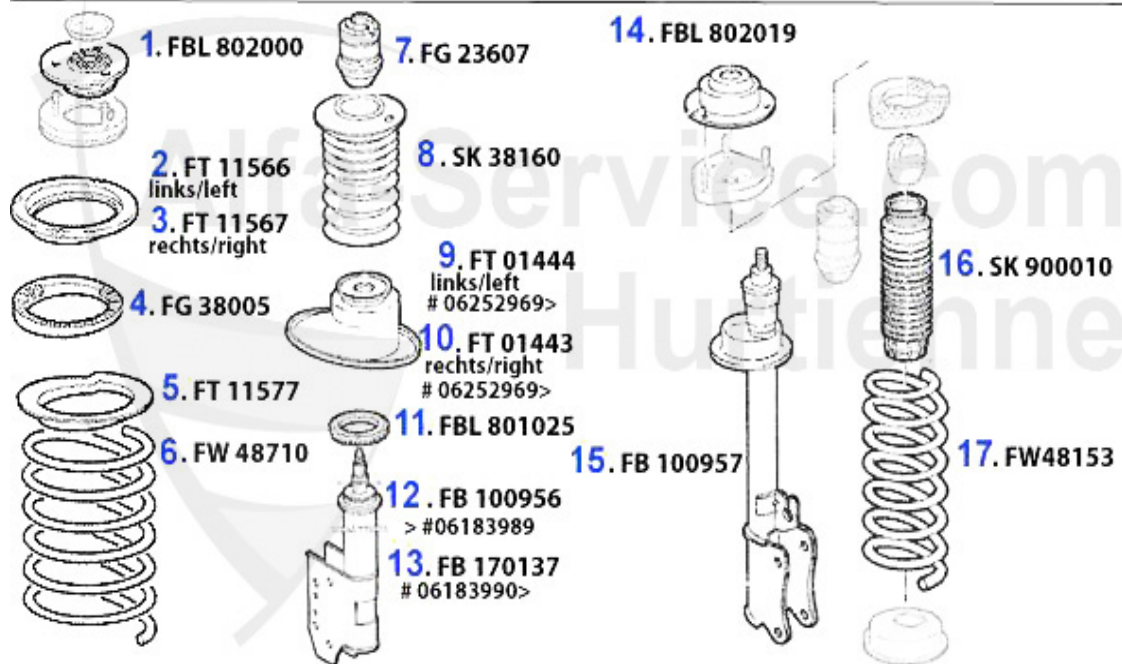

Federbeine/Struts 164/Super 3.0 V6 24V

1	FBL802000	OE. 60570447	Suspension Mount	***
2	FT11566	OE. 60511566	SPRING STEEL SHEET FRONT UPPER RIGHT 164/SUPER	***
3	FT11567	OE. 60511567	SPRING STEEL SHEET FRONT UPPER LEFT 164/SUPER	***
4	FG38005	OE. 60511574	PAD f. FRONTSRING 164	***
5	FT11577	OE. 60511577	PLATE 164/Super	***
6	FW48710	OE. 60545978	SPRING FA 164/Super 2.5 TD	***
7	FG23607	OE. 82423607	Rubber Pad	16.40 EUR
8	SK38160	OE. 60501744	RUBBER BOOT PROTECTOR	15.90 EUR
9	FT01444	OE. 60501444	SPRING PLATE LEFT	48.00 EUR
10	FT01443	Spring Plate OE.605 01 443 Right		48.00 EUR
11	FBL801025	OE. 60501446/01741/3	STRUT BEARING	26.00 EUR
12	FB100956	OE.60507883	front shock absorbing strut 164 year > 10.90 > #183989, without spring plate	***
13	FB170137	OE. 60598997	front shock absorbing strut 164/super year 11.9 > #6183989>, without spring plate	***
14	FBL802019	OE. 60507954	REAR STRUT BEARING 164/Sup.	***
15	FB100957	OE. 60598998	Shock Absorber	***
16	SK900010	OE. 60801366	REAR STRUT BOOT 164/Super	17.85 EUR
17	FW48153	OE. 60559779/60569087	REAR SPRING 164/ Super	79.50 EUR