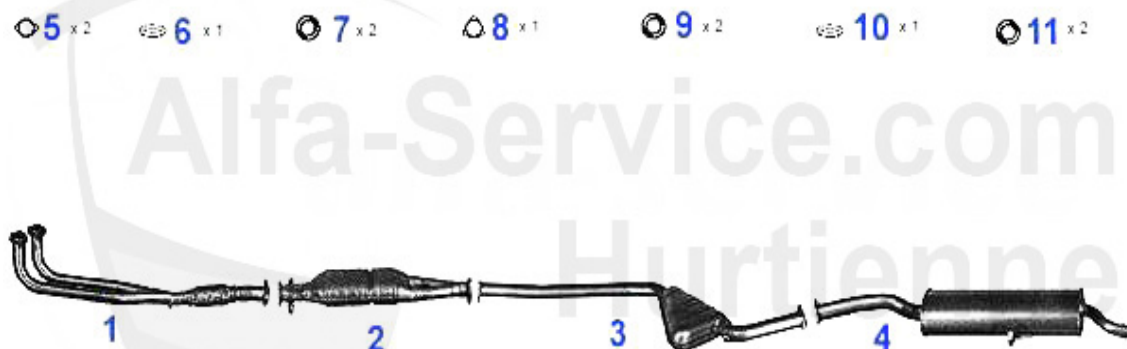

164/Super > EXHAUST SYSTEM > EXHAUST SYSTEM > 2.0 TS KAT. 12.1990-92

Abgasanlage/Exhaust System 164 2.0 TS KAT. Bj. 12.90-92

164 2.0i TWIN SPARK KAT. (1982/1995 cc.) Ch.N. 6214810/6208874-

12/'90-8/'92

1	VSD116901 FRONT MUFFLER 164 2.0 TS CAT >08.92	193.89 EUR
2	KAT116933 CATALYST 164 2.0 TS >08.92	702.72 EUR
3	MSD117406 CENTER MUFFLER 164 2.0 TS KAT 12.90> 3.0 V6 KAT 90>	119.00 EUR
4	NSD117407 END MUFFLER 164 2.0 TS 12.90-92	124.95 EUR
5	SAT094413 OE 60777697, GASKET VSD ALFETTA, GIULIETTA,75,90,155,164	6.00 EUR
6	SAT094002 Brennring Kat Diverse Modelle	8.90 EUR
7	SAT091108 EXHAUST SILENT RUBBER BLOCK 155,164	2.90 EUR
8	SAT094411 Dichtung VSD/Kat 155 TS,164 3.0 V6	6.50 EUR
10	SAT094003 MUFFLER RING FOR VARIOUS MODELS	10.50 EUR