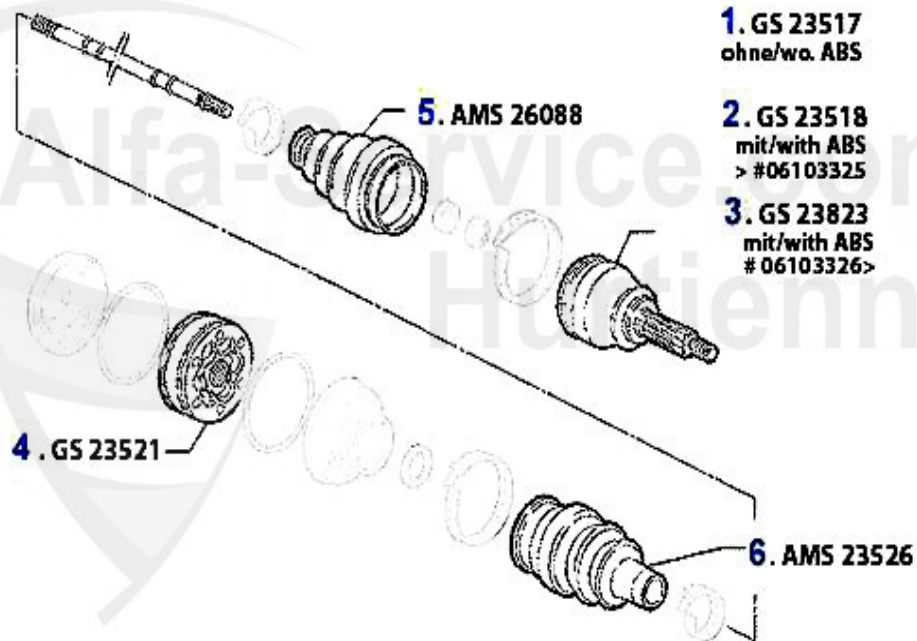

Antriebswelle/Driveshaft 164 3.0 QV Bj. >92

1	GS23517	Gelenksatz außen 164 Turbo/6-Zyl. Bj. >92 ohne ABS	173.37 EUR
2	GS23518	Gelenksatz außen 164 Turbo/6-Zyl. mit ABS > #006103326	306.73 EUR
3	GS23823	Gelenksatz außen 164 6-zylinder Bj. >92 mit ABS	197.48 EUR
4	GS23521	Gelenksatz innen 164/Super Turbo, 6-Zylinder	101.55 EUR
5	AMS26088	OE. 60556609 Boot Set Wheel Side	15.01 EUR
6	AMS23526	OE. 60510352 Boot Set Gear Side	22.90 EUR