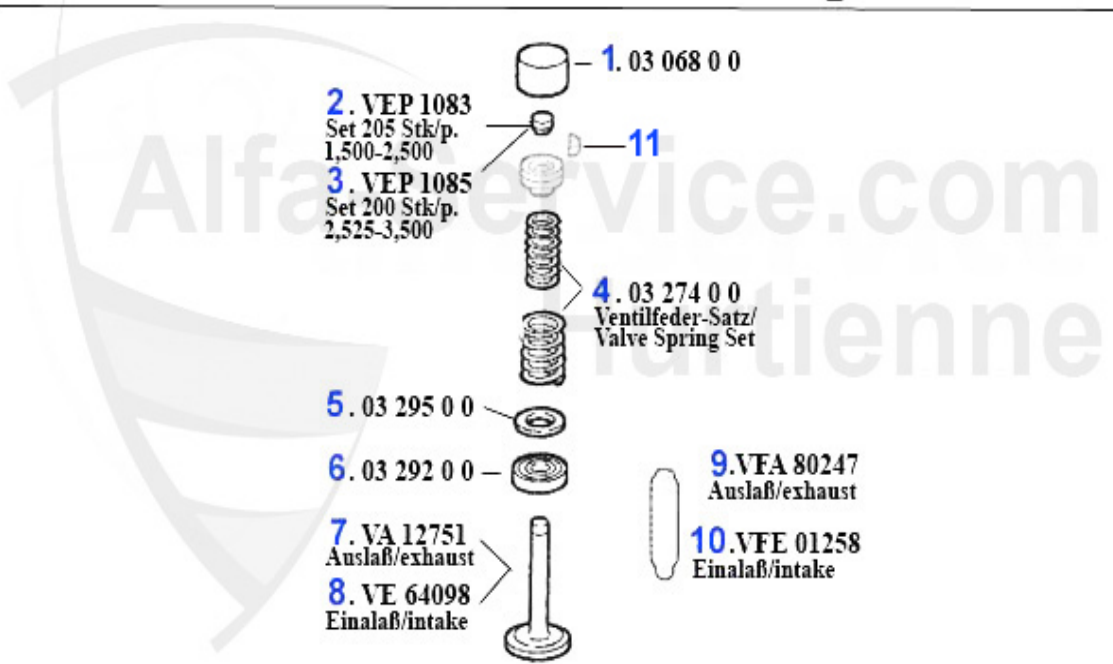

Ventiltrieb/Valve Train 164/Super 2.0 TS

1	03 068 0 0	CAM FOLLOWER OE60612178	16.90 EUR
2	VEP1083	VALVE PAD SET 8mm 1500-2500, 20 pcs, TS 8V	499.00 EUR
3	VEP1085	VALVE PAD SET 8mm 2,525- 3,500, 200 pcs, TS 8V	499.00 EUR
4	03 274 0 0	VALVE SPRING SET 16 pcs	79.00 EUR
5	03 295 0 0	OE.60502912 WASHER INSIDE LOWER VALVE SPRING PLATE	2.50 EUR
6	03 292 0 0	CUP FOR VALVE WASHER	***
7	VA12751	OE. 60512751 Valve Exhaust TS 8V	35.00 EUR
8	VE64098	OE. 60564098 Valve Intake TS 8V	33.30 EUR
9	VFA80247	OE. 60580247 VALVE GUIDE EXHAUST TS 8V	14.90 EUR
10	VFE01258	OE. 60701258 VALVE GUIDE INTAKE 75,164/Super 2.0 TS	14.90 EUR
11	VK 8	Valve cotters 8mm twin spark OE.60503036	1.20 EUR