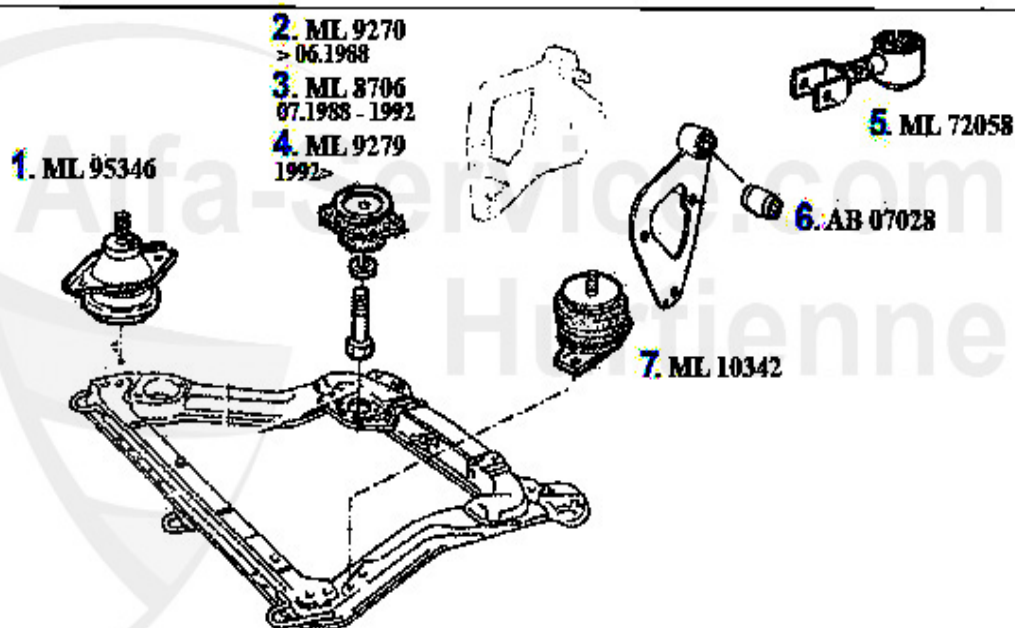

Motorlager/Enginemount 164/Super 3.0 V6 12V

1	ML95346	OE. 60581383/60595346 DRIVE SHAFT MOUNT RIGHT SIDE	179.00 EUR
2	ML9270	ENGINE MOUNT REAR RIGHT 164 all >06.88	***
3	ML8706	OE. 60801765 ENGINE MOUNT RR 164/Super	***
4	ML9279	OE. 60581462/60512890 ENGINE MOUNT RR 164/Super	***
5	ML72058	OE. 60572058 Mount. Drive Shaft	***
6	AB07028	OE. 60507028 Silent Block	***
7	ML10342	OE. 60510342/60701590 ENGINE MOUNT 4x4	***