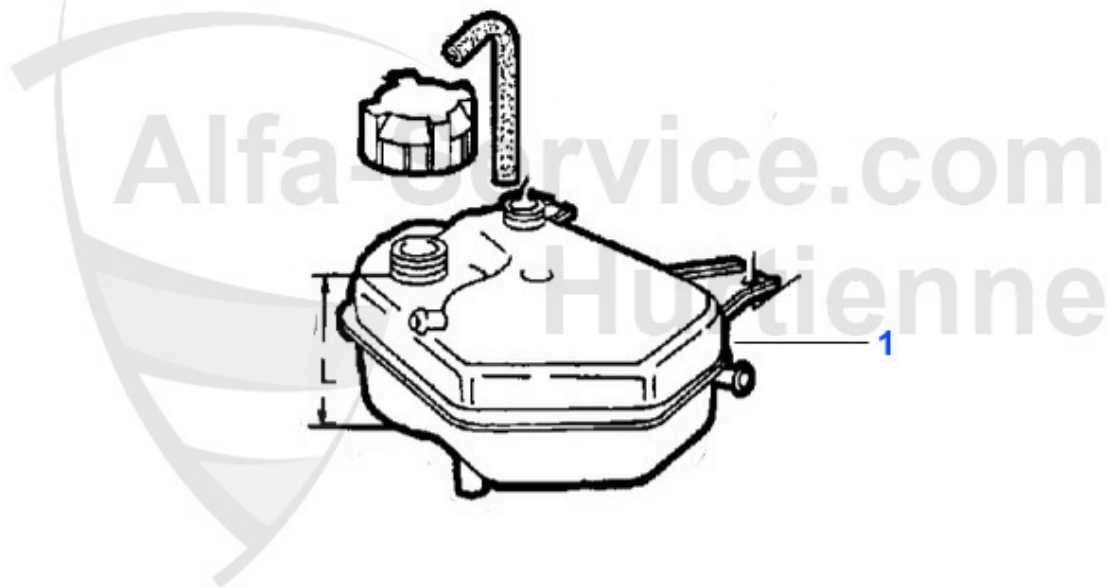

1 KWB39949 OVERFLOW CONTAINER 164/SUPER 2.0TS/3.0 V6/2.5TD/2.0TB 87-98

89.00 EUR