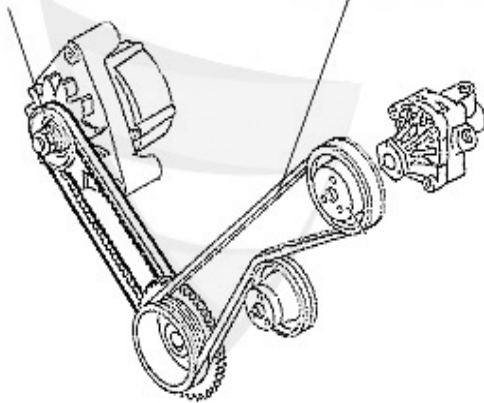

164/Super > ENGINE > SYSTEM AIR

1	LMS47304	AIRHOSE FOR ALFA 3,0 164 87-92 Intake 70mm	***
2	LMM16748	OE. 46416748 AIR FLOWMETER 164/Super, gtv/spider (916) 3.0 V6 12V	***
3	LMM23386	OE. 60534959 AIR FLOW METER 2.5 V6 75, 90, 6, GTV/6	***
4	LR37024	OE. 7637024 IDLE VALVE BOSCH 155,164, gtv/spider (916)	***
5	LR66481	OE. 7766481 ELECTRO-VALVE	295.00 EUR
6	ASK73572	OE. 60573272 DUCTING R V6 12V	***
6	ASK73573	OE: 60573573 DUCTING L V6 12V	***
7	ASK68794	OE. 60668794 DUCTING	***
7	ASK68795	OE. 60668795 DUCTING	***

Keilriemen/V-Belts 164/Super 2.0 TS

ohne/without
Klimaanlage/AC:

- 1. KR 13A800
>11.1988
- 2. KRR 5PK830
12.1988-1992
- 3. KRR 5PK800
1992>
- 4. KRR 5PK1105
>1992
- 5. KRR 4PK962
1992>

mit/with
Klimaanlage/AC: