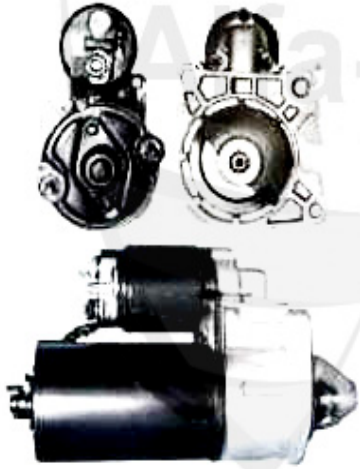

Aggregate/Aggregats 164 3.0 V6 24V

---

1. AN 15 600