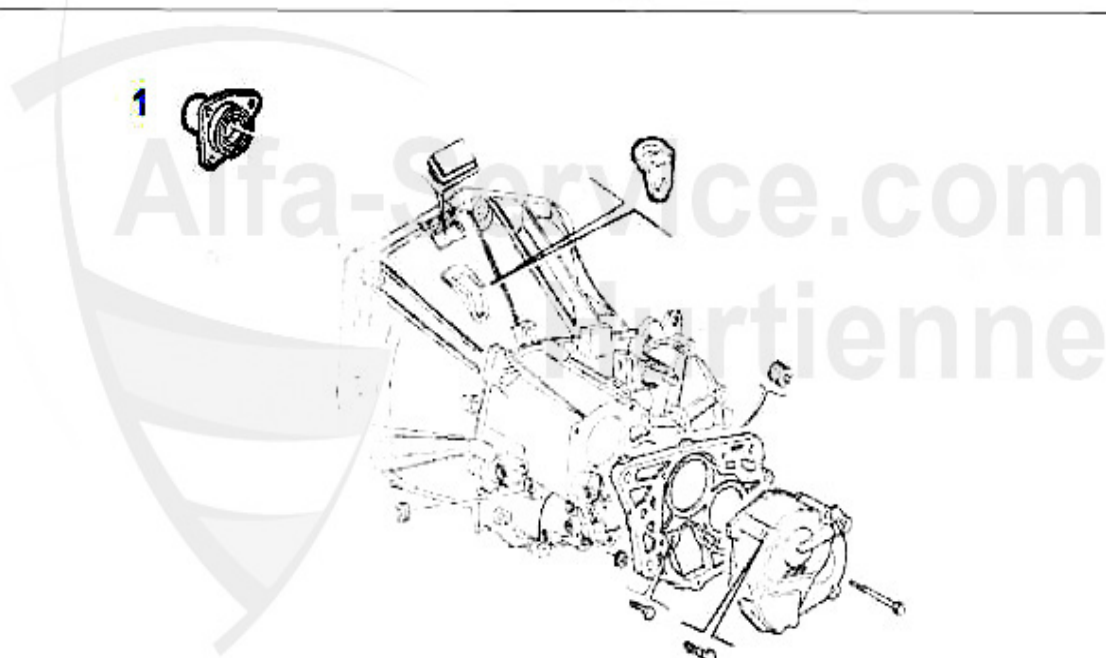

Ausrücker/Sleeve Bearing 164/Super 2.5 TD

---

1 FH11951 GUIDE BUSH FOR CLUTCH RELEASE BEARING 3 HOLES
145/6,147,155,164/SUPER

79.00 EUR