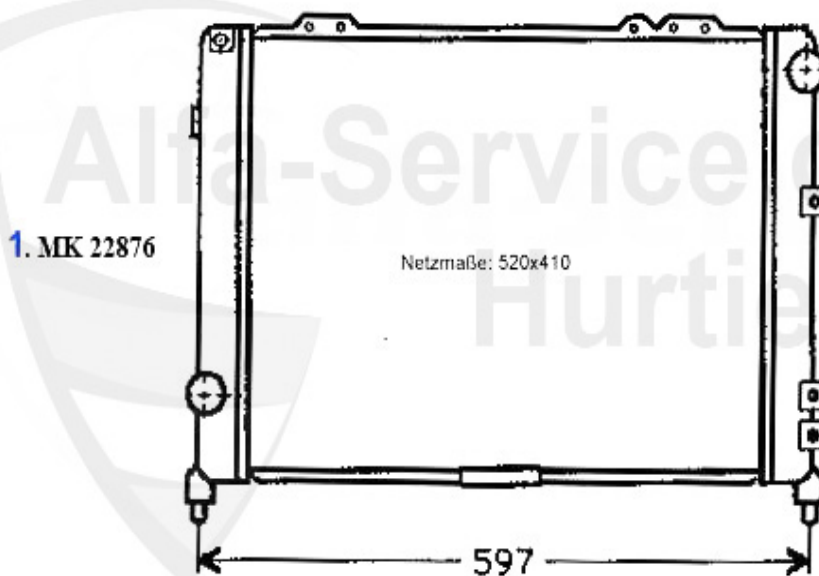

Motorkühler/Radiator 164 2.0 Turbo 4-Cyl.

---

1 MK22876 RADIATOR 164/SUPER 6 CYL.

***