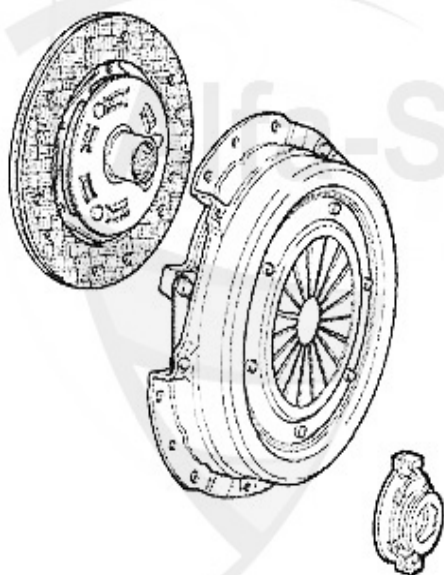

Kupplungs-Kit/Clutch Set 164/Super 2.0 V6 Turbo

---

1. KK 729001

Ø 235 mm

Bj. >1992

2. KK 727001

Ø 235 mm

Bj. 1992>

1	KK729001	CLUTCH SET 155,164 V6 TURBO,164 3.0 IE QV >09.92
2	KK727001	CLUTCH-KIT 717 34 944/607 78 039/5896173

389.00 EUR

355.00 EUR