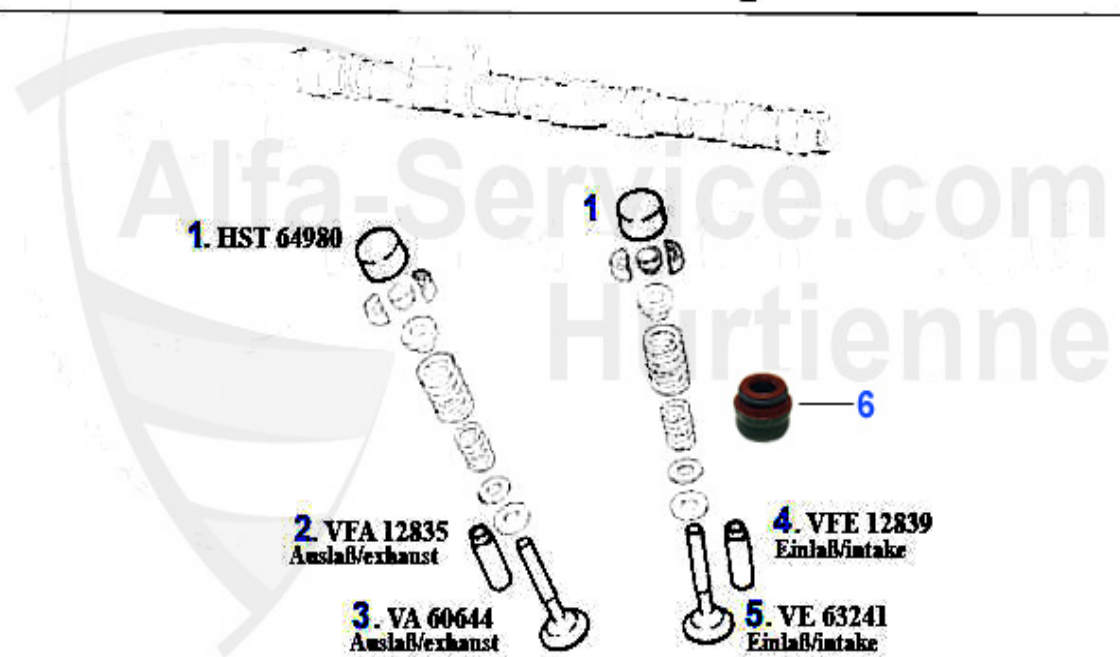

Ventiltrieb/Valve Train 164/Super 3.0 V6 24V

1	HST64980	VALVE TAPPET 33(907), 1.7 16V AR156 2.5 24V	31.50 EUR
2	VFA12835	Ventilführung Auslaß 147,156,164/ Super,gtv/spider (916),Nuovo GT V6 24V	32.50 EUR
3	VA60644	Exhaust Valve 3.0 V6 24V/3.2 GTA 147, 156	29.50 EUR
4	VFE12839	Ventilführung Einlaß 147,156,164/ Super,gtv/spider (916),Nuovo GT V6 24V	32.50 EUR
5	VE63241	VALVE INTAKE 6-CYLINDER 116 3.0 L	29.00 EUR
6	VSD3357	VALVE STEM SEAL 2.5 V6/3.0 V6/3.2 V6/ 147,156,164,166,GTV,Spider,Nuovo GT,33	3.90 EUR