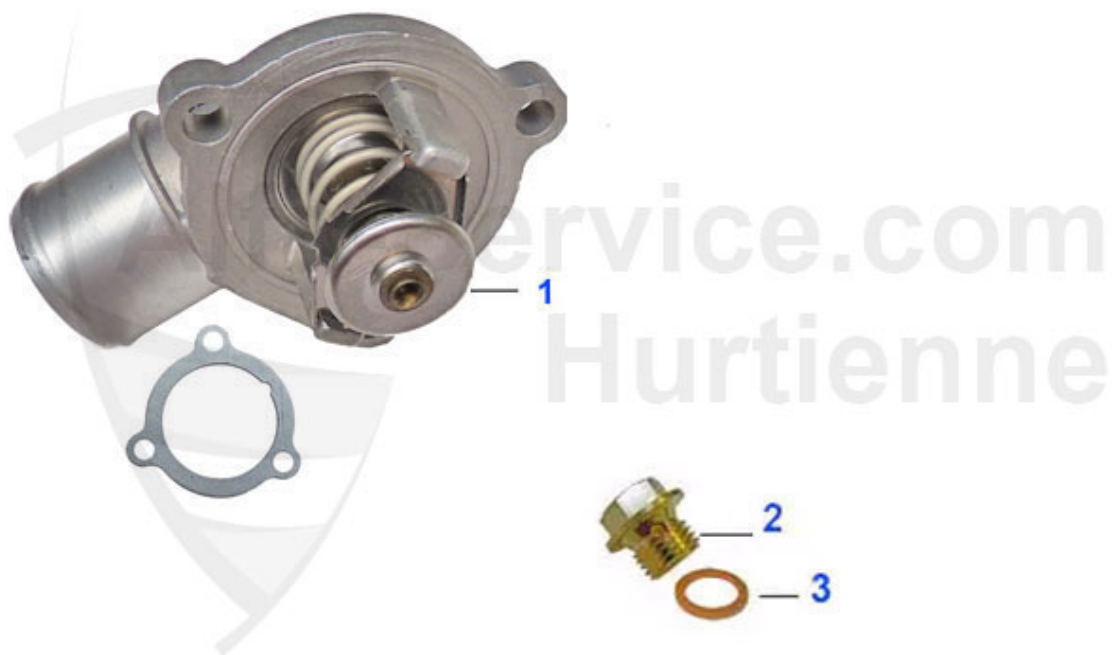

164/Super > ENGINE > COOLING SYSTEM > 3.0 V6 > THERMOSTAT

1	TH559862	THERMOSTAT 164/SUPER 3.0 V6,2.0 V6 TURBO	***
2	08 070 0 0	VENT BOLT WATER CIRCUIT INTAKE MANIFOLD OE 105020167601	8.50 EUR
3	08 084 0 0	GASKET BLEEDING SCREW OE 10280060	0.50 EUR