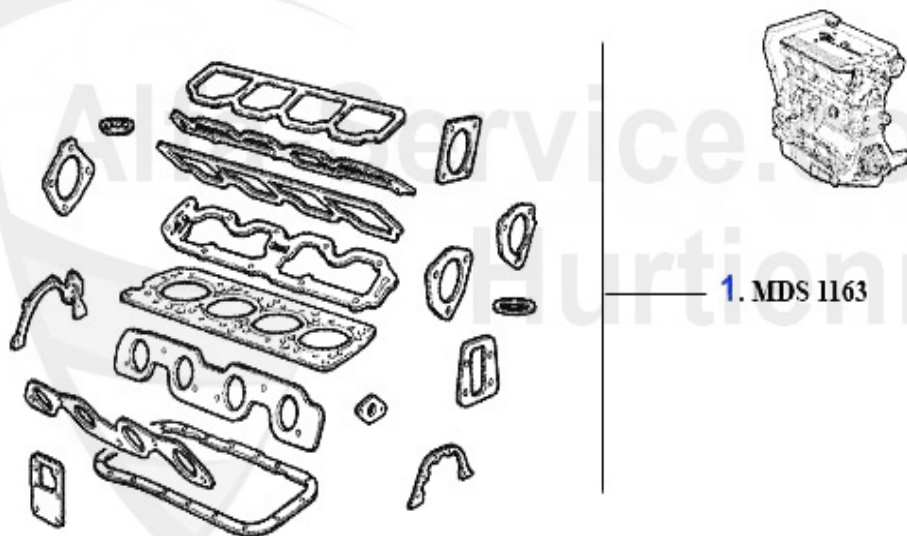

Motordichtsatz/Full Set 164/Super 2.0 V6 Turbo

---

1 MDS1163 OE. 5895399 FULL SET 2.0 V6 TURBO

275.00 EUR