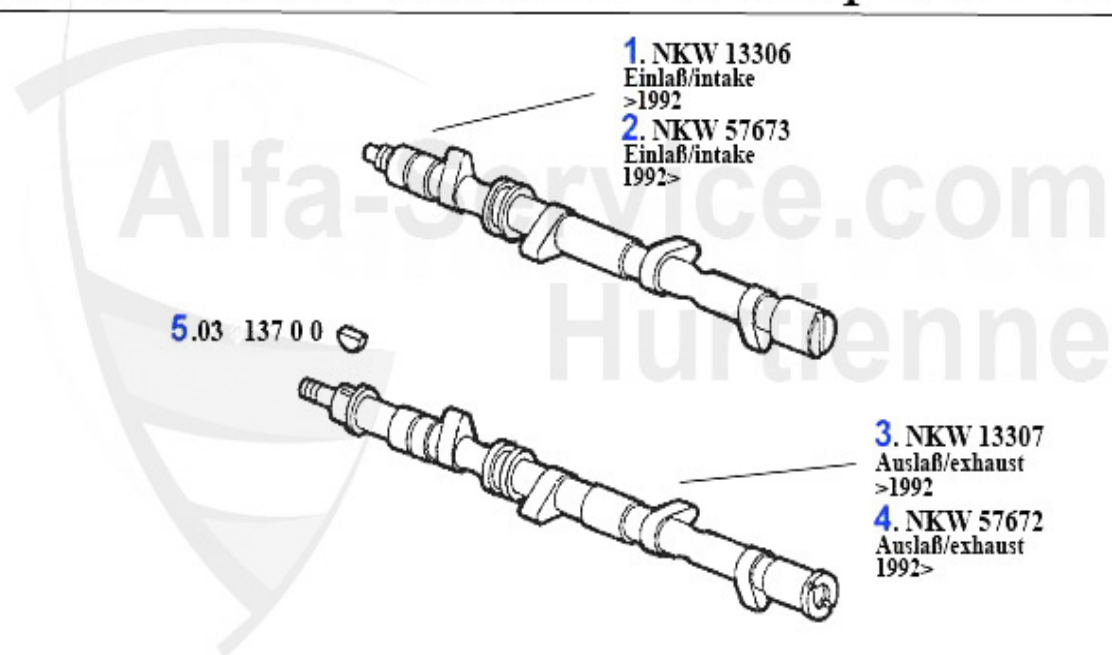

Nockenwelle/Camshaft 164/Super 2.0 TS

1	NKW13306 Nockenwelle (Einla	159.00 EUR
2	NKW57673 Nockenwelle (Einlaß) 155 1.8/2.0 TS Bj. >96,164 Super 2.0 TS	225.01 EUR
3	NKW13307 CAMSHAFT EXHAUST SIDE 75,164 2.0 TS OE.60513307	389.00 EUR
4	NKW57672 CAMSHAFT (EXHAUST) 155 1.8/2.0 TS >96, 164 SUPER 2.0 TS	225.01 EUR
5	03 137 0 0 WEDGE FOR CAMSHAFTS	5.50 EUR