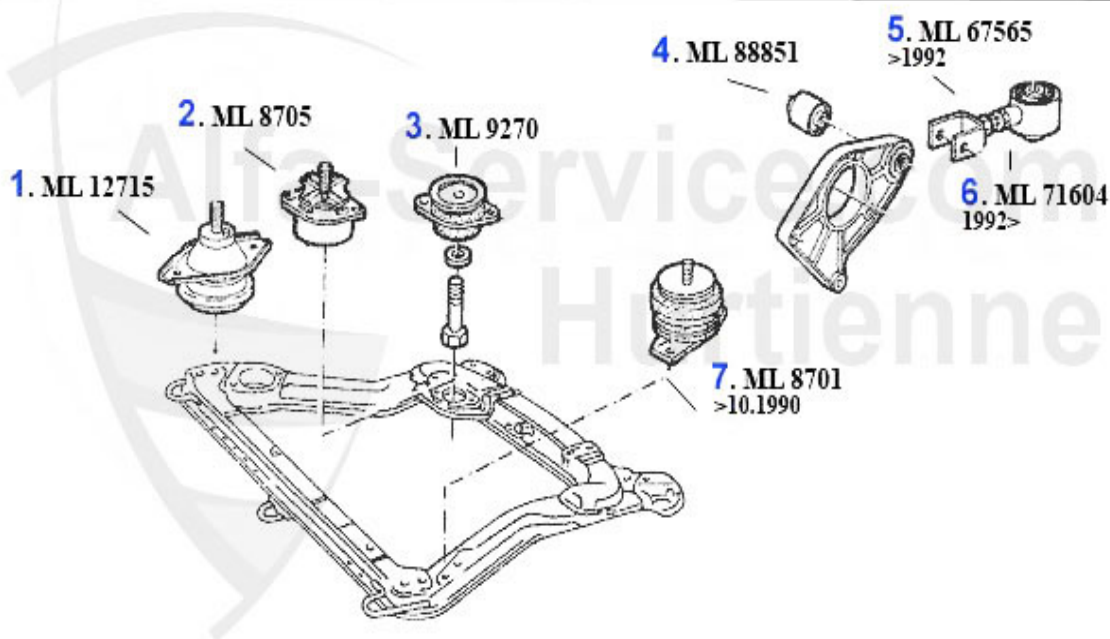

Motorlager/Enginemount 164/Super 2.0 TS

1	ML12715	ENGINE MOUNT FRONT RIGHT 164/SUPER 2.0 TS	159.00 EUR
2	ML8705	ENGINE MOUNT REAR RIGHT 164/SUPER 06.88>	***
3	ML9270	ENGINE MOUNT REAR RIGHT 164 all >06.88	***
4	ML88851	Motorlagerbuchse vorne 164/Super TS /TD	18.80 EUR
5	ML67565	OE. 60567565 ENGINEMOUNT 164 2.0 TS	77.99 EUR
6	ML71604	OE. 60571604 LINK/ENGINEMOUNT 164/Super 2.0 TS	***
7	ML8701	OE. 60801717 ENGINEMOUNT FL 164 4-Cyl. >10.1990	***