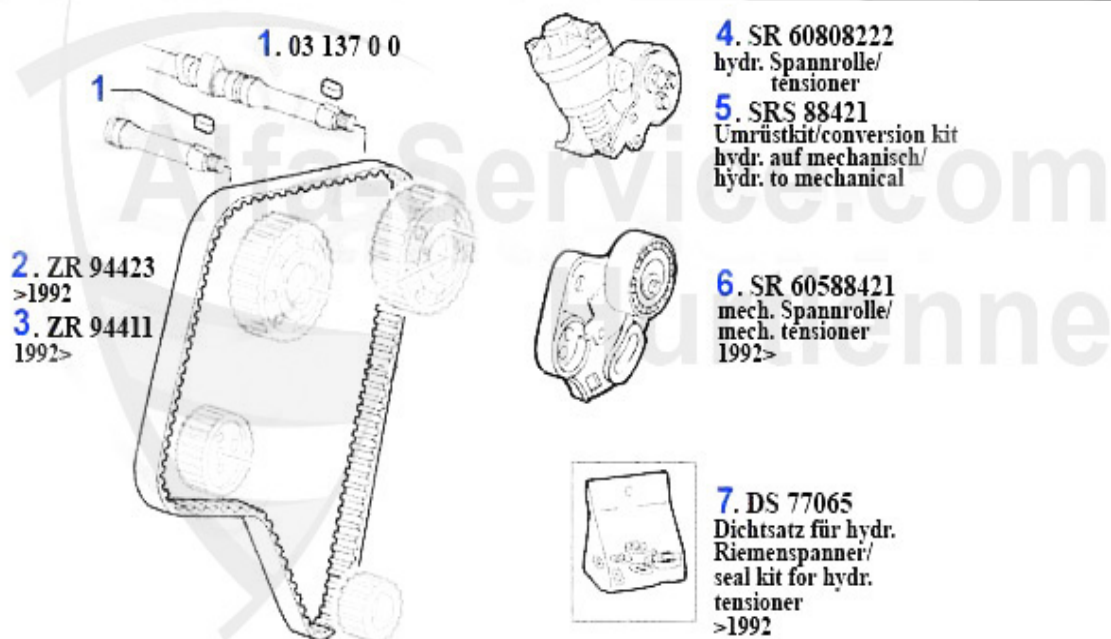

Zahnriemen/Timingbelt 164/Super 3.0 V6 12V

1	03 137 0 0	WEDGE FOR CAMSHAFTS	5.50 EUR
2	ZR94423	OE. 60562106 TIMING BELT	45.01 EUR
3	ZR94411	OE. 60500466 TIMINGBELT V6 12V 1992>	29.50 EUR
5	SRS88421	ALTERING KIT TIMING BELT TENSIONER HYDRAULIC TO MECHANIC V6	159.00 EUR
6	SR60588421	OE. 60588421 BELT TENSIONER MECHANIC.	149.00 EUR
7	DS77065	OE. 60777065 GASKET-SET BELT TENSIONER	44.49 EUR