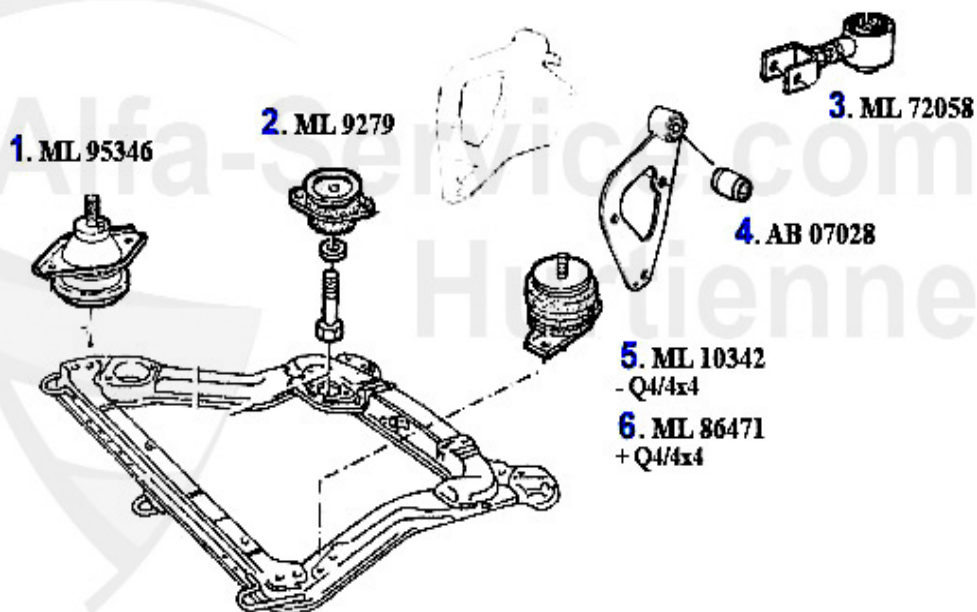

Motorlager/Enginemount 164/Super 3.0 V6 24V

1	ML95346	OE. 60581383/60595346 DRIVE SHAFT MOUNT RIGHT SIDE	179.00 EUR
2	ML9279	OE. 60581462/60512890 ENGINE MOUNT RR 164/Super	***
3	ML72058	OE. 60572058 Mount. Drive Shaft	***
4	AB07028	OE. 60507028 Silent Block	***
5	ML10342	OE. 60510342/60701590 ENGINE MOUNT 4x4	***
6	ML86471	OE. 60586471 ENIGNEMOUNT FL 164/Super 3.0 V6 24V 4x4	***