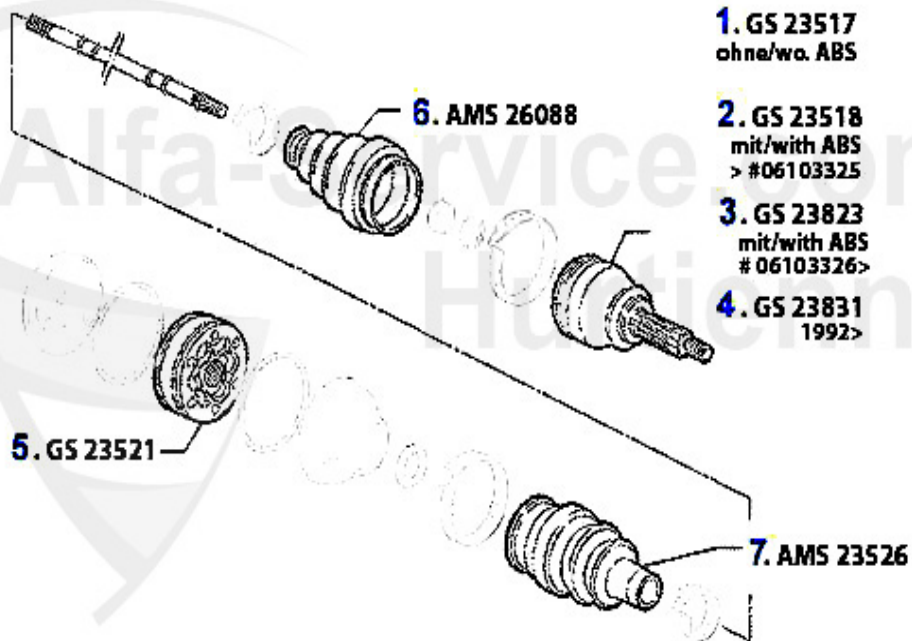

Antriebswelle/Driveshaft 164/Super 2.5 TD

1	GS23517	Gelenksatz außen 164 Turbo/6-Zyl. Bj. >92 ohne ABS	173.37 EUR
2	GS23518	Gelenksatz außen 164 Turbo/6-Zyl. mit ABS > #006103326	306.73 EUR
3	GS23823	Gelenksatz außen 164 6-zylinder Bj. >92 mit ABS	197.48 EUR
4	GS23831	OE. 60615743 CV Joint Wheel Side	152.86 EUR
5	GS23521	Gelenksatz innen 164/Super Turbo, 6-Zylinder	101.55 EUR
6	AMS26088	OE. 60556609 Boot Set Wheel Side	15.01 EUR
7	AMS23526	OE. 60510352 Boot Set Gear Side	22.90 EUR