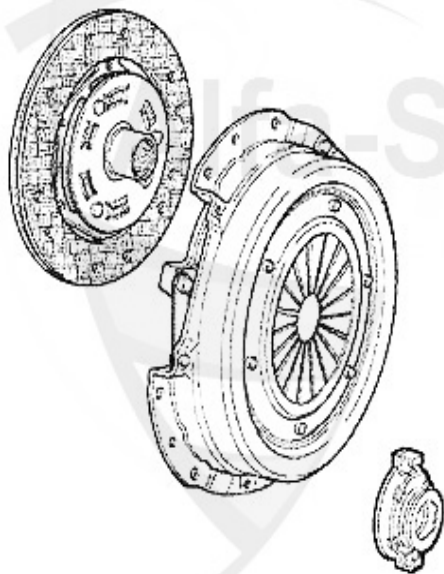

Kupplungs-Kit/Clutch Set 164/Super 3.0 V6 12V

---

1. KK 222001

Ø 228 mm

---

1 KK222001 OE. 71734938 CLUTCH KIT

412.55 EUR