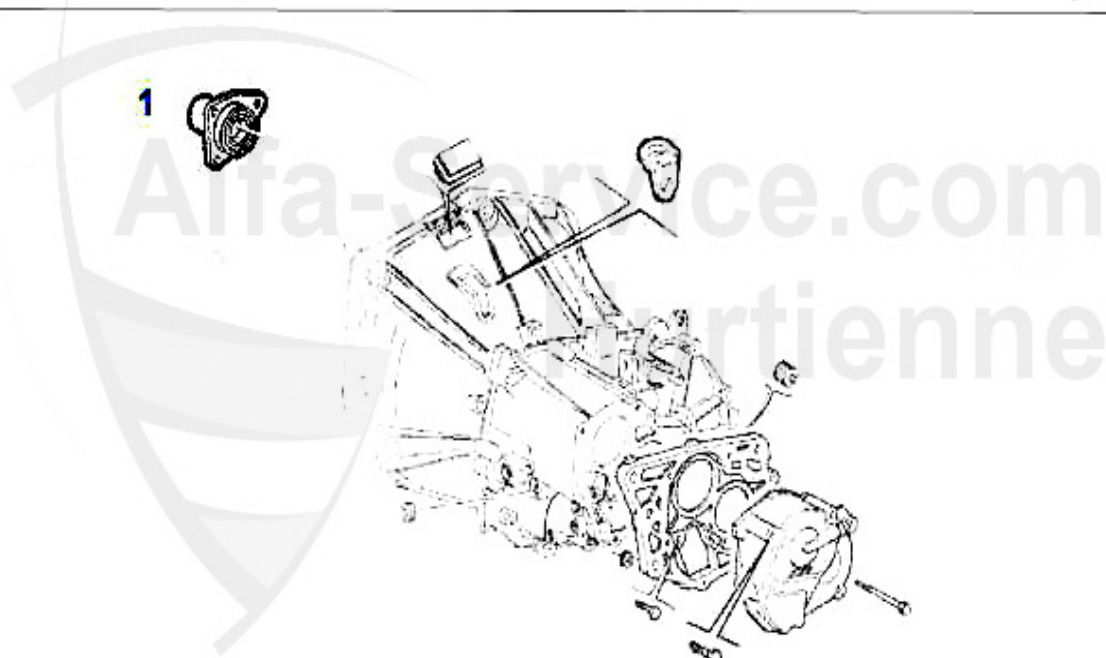

79.00 EUR

164/Super > DRIVETRAIN > CLUTCH > CLUTCH SET 2.0 Turbo 4-CYL.

Kupplungs-Kit/Clutch Set 164 2.0 Turbo 4-Cyl.

1. KK 222001

Ø 228 mm

1 KK222001 OE. 71734938 CLUTCH KIT

412.55 EUR

Ausrücker/Sleeve Bearing 164 2.0 Turbo 4-Cyl.