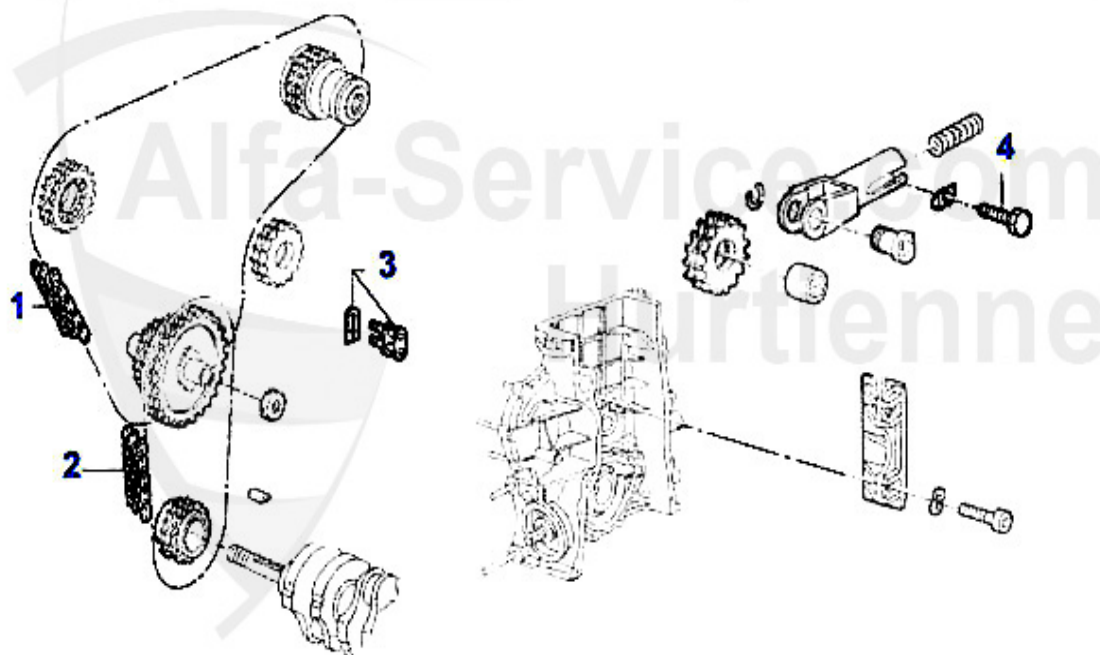

Steuerkette/Timing Chain 164 2.0 TS

1	STK13301	TIMING CHAIN LONG 75,155,164	84.49 EUR
2	03 047 0 0	TIMING CHAIN 1300-2000 SHORT ENDLESS	21.00 EUR
3	03 048 0 0	MASTER LINK	3.40 EUR
4	03 101 0 0	SCREW FOR TRACK TENSIONER	6.50 EUR