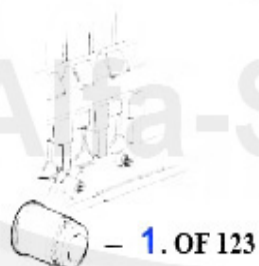

Filter 164/Super 2.5 TD

Oelfilter/Oilfilter