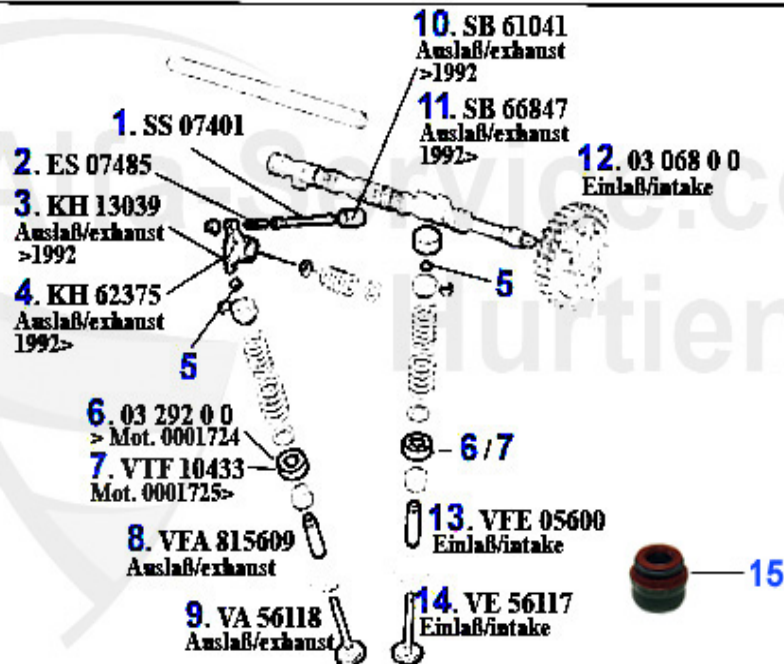

Ventiltrieb/Valve Train 164/Super 3.0 V6 12V

1	SS07401	PUSH ROD (exhaust) 75,155,164,166,RZ/SZ, GTV/SPIDER (916),GTV/6	77.30 EUR
2	ES07485	Einstellschraube f. Kipphebelwelle 75,155,164,166,RZ,SZ,gtv/spider (916),GTV/6	3.75 EUR
3	KH13039	Kipphebel (Auslaß) 75, 155, 164, RZ/SZ	47.12 EUR
4	KH62375	Kipphebel (Auslaß) 155, 164/Super, 166, gtv/spider (916)	89.06 EUR
5	03 114 0 0	VALVE ADJUSTING SHIMS 200 pcs per box 2.525 - 3.500 mm	559.00 EUR
5	03 084 0 0	VALVE ADJUSTING SHIMS 205 pcs per box 1.500 - 2.500 mm	559.00 EUR
6	03 292 0 0	CUP FOR VALVE WASHER	***
7	VTF10433	OE. 60601088/60810433 VALVE CUP	6.81 EUR
8	VFA815609	OE. 60605721 VALVE GUIDE-EXHAUST 6-Cylinder 116	9.75 EUR
9	VA56118	OUTLET VALVE FOR 75,164/SUPER,RZ,SZ, GTV/SPIDER (916) 3.0 V6 (EXCEPTION 24V)	27.50 EUR
10	SB61041	OE. 60561041 EXHAUST TAPPET 6-CYL.	26.50 EUR
11	SB66847	CAMFOLLOWER 155,164 GTV/SPIDER 916 24 x 21,5 x 36	20.25 EUR
12	03 068 0 0	CAM FOLLOWER OE60612178	16.90 EUR
13	VFE05600	OE. 60605725 Valve Guide	13.23 EUR
14	VE56117	Ventil-Einlaß 75,164/Super,RZ,SZ,gt v/spider (916) 3.0 V6 (nicht 24V)	***
15	VSD3357	VALVE STEM SEAL 2.5 V6/3.0 V6/3.2 V6/ 147,156,164,166,GTV,Spider,Nuovo GT,33	3.90 EUR