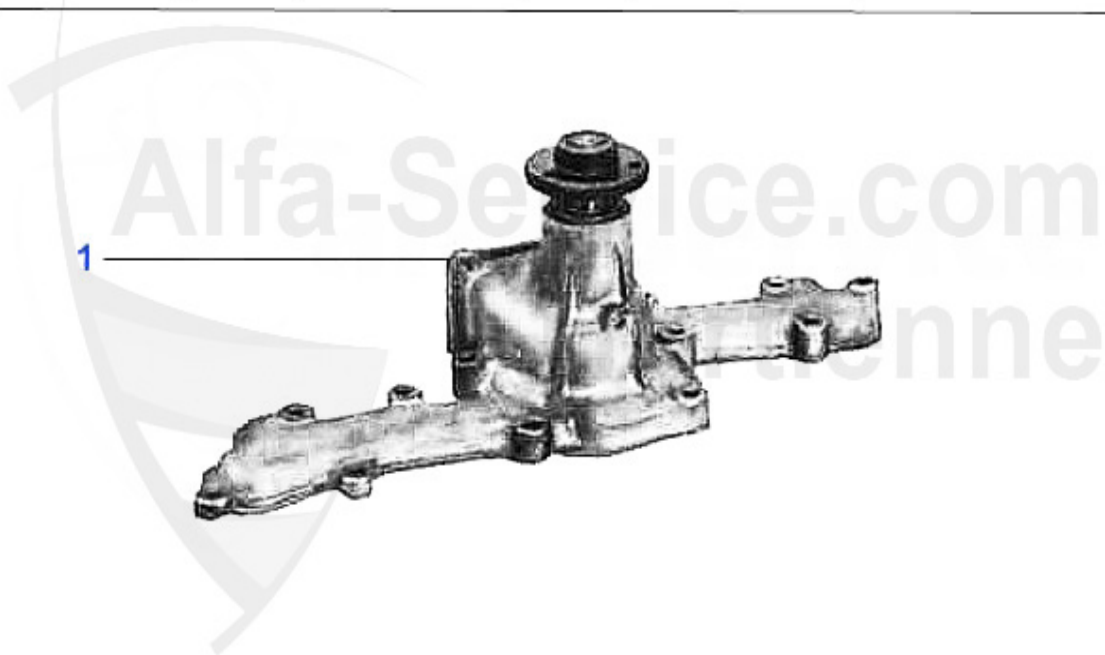

Wasserpumpe/Waterpump 164/Super 3.0 V6

---

1 WP00910 OE. 71737989/60555347 WATER PUMP 75 3.0 V6 "POTENZIATO" 164 3.0
V6 1992, 2.0 V6 TURBO

155.00 EUR