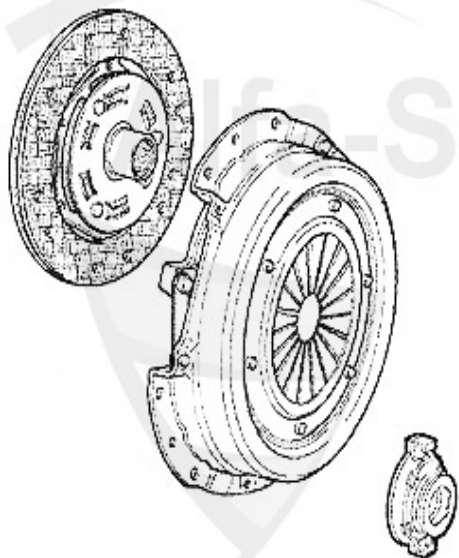

164/Super > DRIVETRAIN > CLUTCH > CLUTCH SET 2.0 Turbo 4-CYL.

Kupplungs-Kit/Clutch Set 164 2.0 Turbo 4-Cyl.

---

1. KK 222001

Ø 228 mm

---

1 KK222001 OE. 71734938 CLUTCH KIT

412.55 EUR