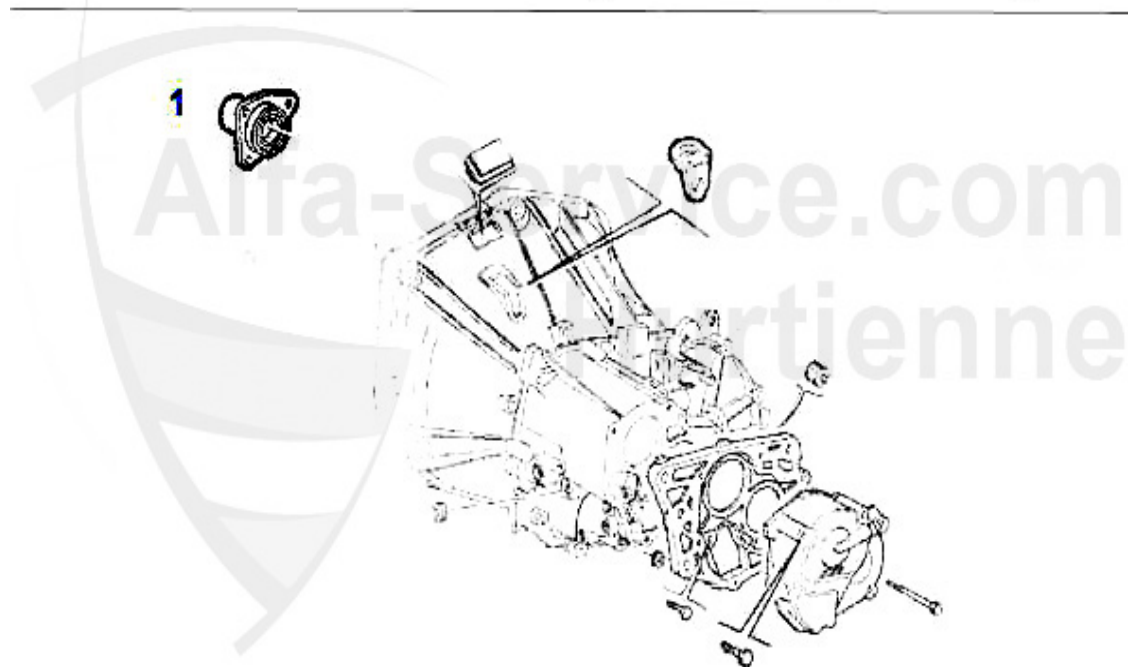

79.00 EUR

164/Super > DRIVETRAIN > CLUTCH > CLUTCH SET 3.0 QV 24V 1992>

Kupplungs-Kit/Clutch Set 164 3.0 QV 24V Bj. 92>

1. KK 727001

Ø 235 mm

1 KK727001 CLUTCH-KIT 717 34 944/607 78 039/5896173

355.00 EUR

Ausrücker/Sleeve Bearing 164 3.0 QV 24V Bj. 92>