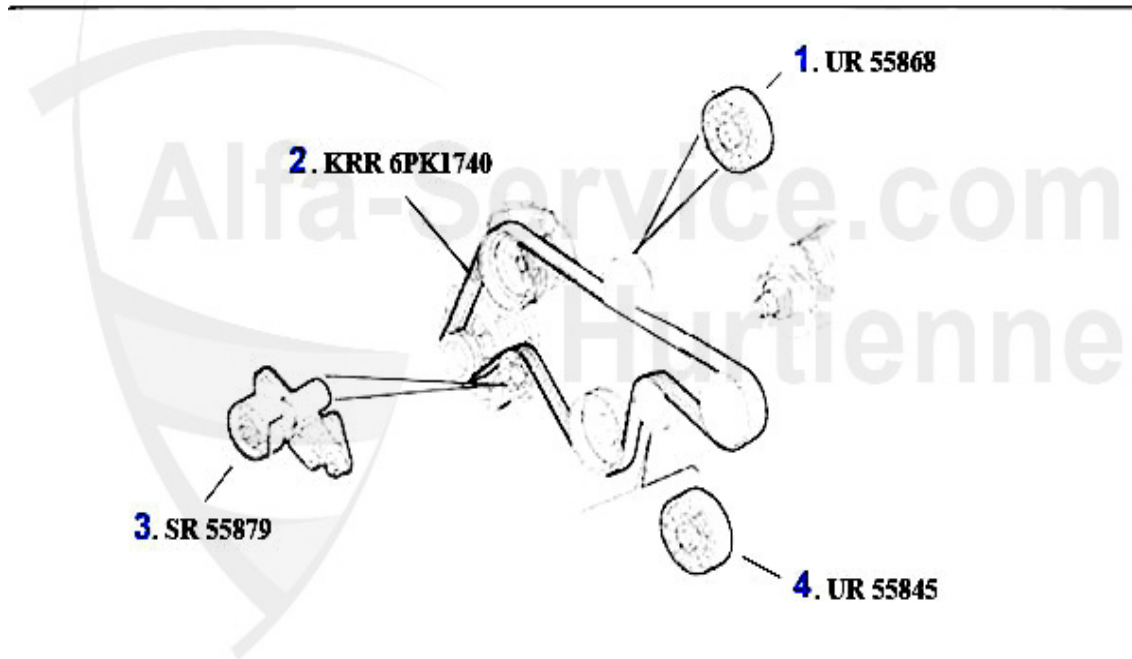

Keilriemen/V-Belt 166 2.4 JTD 20V

1	UR55868	IDLER PULLEY RIBBED DRIVE BELT 156/166 2.4 JTD (WITH AC)	40.01 EUR
2	KRR6PK1740	TIME BELT 6PK1740 166 2.4 JTD servopompa/climacompressore	31.70 EUR
3	SR55879	Riemenspanner Keilrippenriemen 156/ 166 2.4 JTD	173.37 EUR
4	UR55845	Umlenkrolle f. Keilrippenriemen 166 2.4 JTD	78.48 EUR