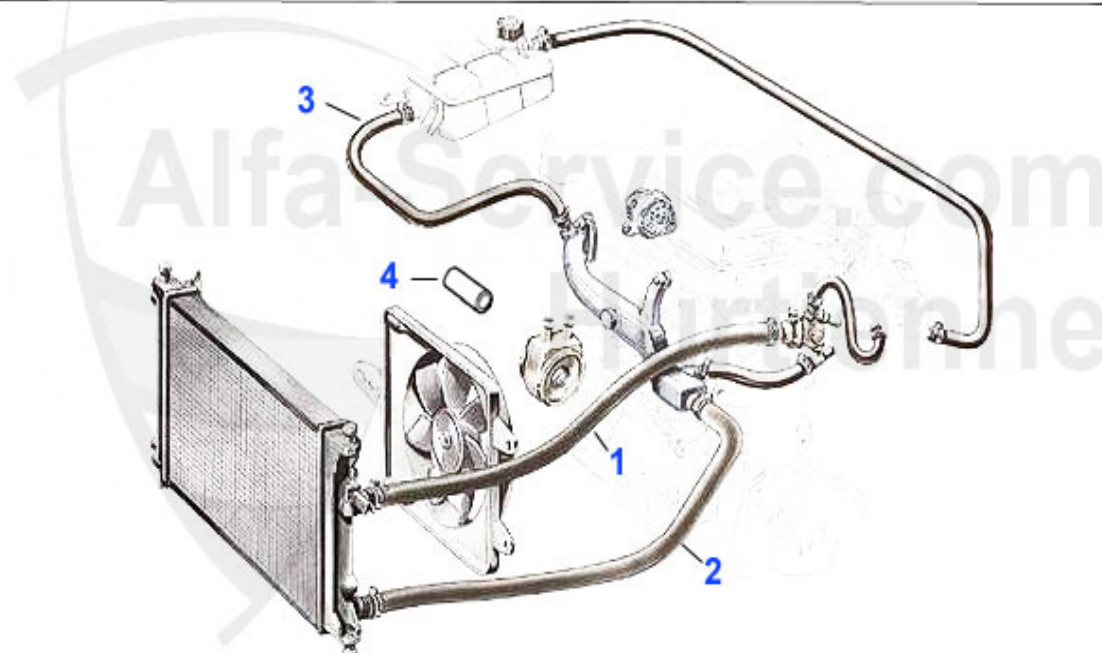

Motorkühlung/Coolingsystem 166 2.0 TS

1	KWS22960 Kühlwasserschlauch AR 166 oben (98-07) 2,0TS CF2+CF3 2,5V6 24V/3,0V6 24V	24.00 EUR
2	KWS15457 LOWER WATER HOSE 166 2.0 TS	29.00 EUR
3	KWS38021 OEM 60651578 HOSE FROM THE EXPANSION TANK TO THE THERMOSTAT Alfa 166 2,0TS	9.89 EUR
4	KWS0083 Verbindungsstück Verteiler Rohr-Wärmetauscher 145,147, 155,156,166,GTV+Spider 916 alle TS Motoren (CF2+CF3)	***