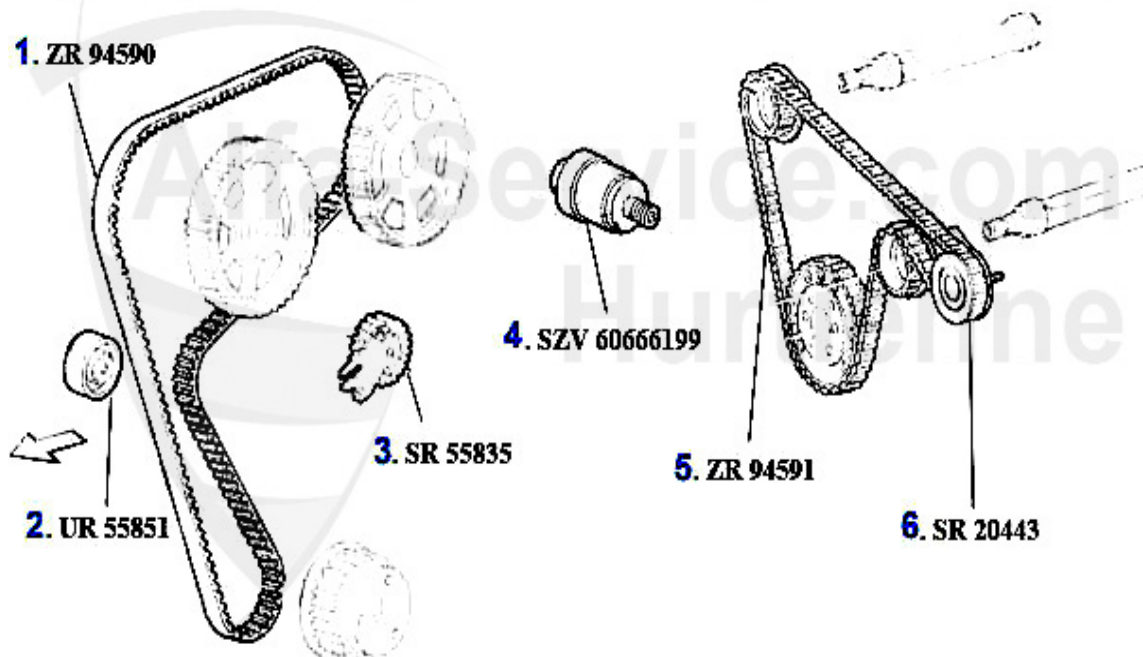

Zahnriemen/Timingbelt 166 2.0 TS

1	ZR94590	OE.60814319 TIMING BELT 168SHPN240H 145/6 1.8/2.0 IE/16V/TS, 147 2.0 16V TS,155 2.0 16V TS,156 1.8,2.0 IE 16V/TS	49.50 EUR
2	UR55851	OE. 60671573 DEFLECTION PULLEY 1.8 TS 16V 145/6, 147, 155, 156, 166, Nuovo GT, gtv/spider (916)	32.50 EUR
3	SR55835	OE. 55192239 IDLER PULLEY 1.8 TS 16V 145/6, 147, 155, 156, 166, gtv/spider (916)	89.50 EUR
4	SZV6066619 9	ORIGINAL ADVANCE VARIATOR TS 16V FOR 145/6,155,156,164,166,GTV/SPIDER(916)	479.00 EUR
5	ZR94591	Zahnriemen 130SLDD150H 145/6,155/6 2.0 16V TS Ausgleichswelle,Hochtemp eratur-Ausführung	66.00 EUR
6	SR20443	Spannrolle für Ausgleichswelle 2.0 TS gtv/spider (916),155,156 Mot.- Nr. 0134319>	39.50 EUR