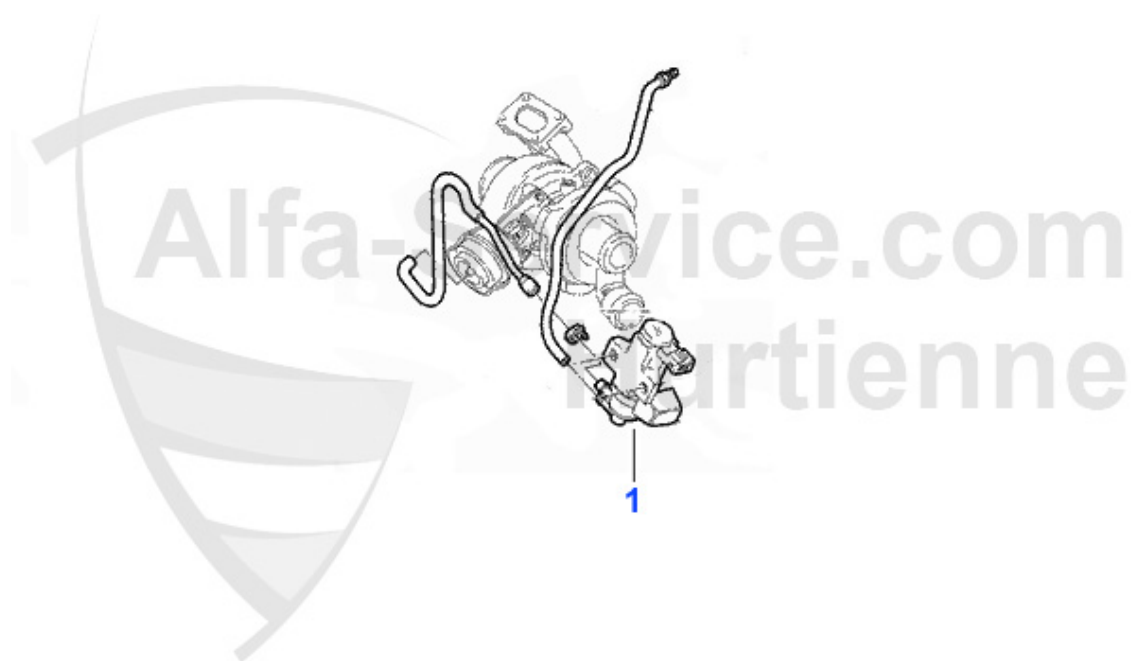

1 STV203202 ELECTRO VALVE FOR TURBO 147, 156, 159, 166,GT, Brera, Mito, Nuovo Spider

68.94 EUR

Abgasanlage/Exhaust System 166 2.0 TS

166 2.0 16V TWIN SPARK (1970cc - 114KW - Met AR34103 / 110KW - Met AR36201)