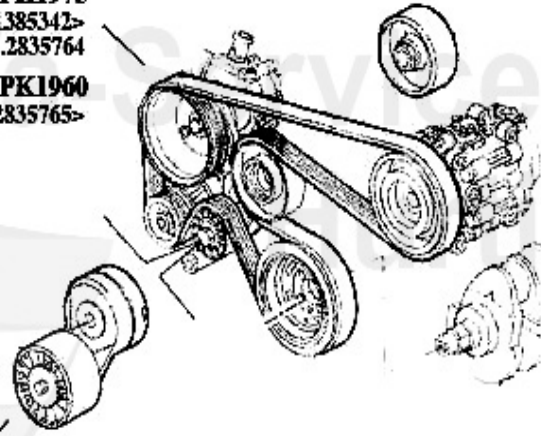

Keilriemen/V-Belt 166 2.0 TS

- **2. KRR 7PK1952**
  CF2, > Mot.1385341
- **3. KRR 6PK1975**
  CF2, Mot. 1385342>
  CF3, > Mot.2835764
- **4. KRR 6PK1960**
  CF3, Mot. 2835765>

1. UR 55848

5. SPA 55863

1	UR55848	DRIVE BELT BEARING 156 2.0,145,166,916	55.00 EUR
2	KRR7PK195	Keilrippenriemen 7PK1952 145/6,155, gtv/spider (916) 2.0 TS 16V ab Motor # 343116, Generator/Servopumpe/Klimakompressor	52.50 EUR
3	KRR6PK197	OE.60815414/60630741 RIBBED V- BELT,156/166/GTV/SPIDER(916)CF3 2.0L TS 16V UNTIL ENGINE #1385143 GENERATOR/SERVOPUMP/AIRCON COMPRESSOR 6PK1975 145/6/147	35.50 EUR
4	KRR6PK196	RIBBED BELT 6PK1960	40.00 EUR
5	SPA55863	DRIVE BELT TENSIONER 145/6/7,155/6,166,916 2.0	44.49 EUR