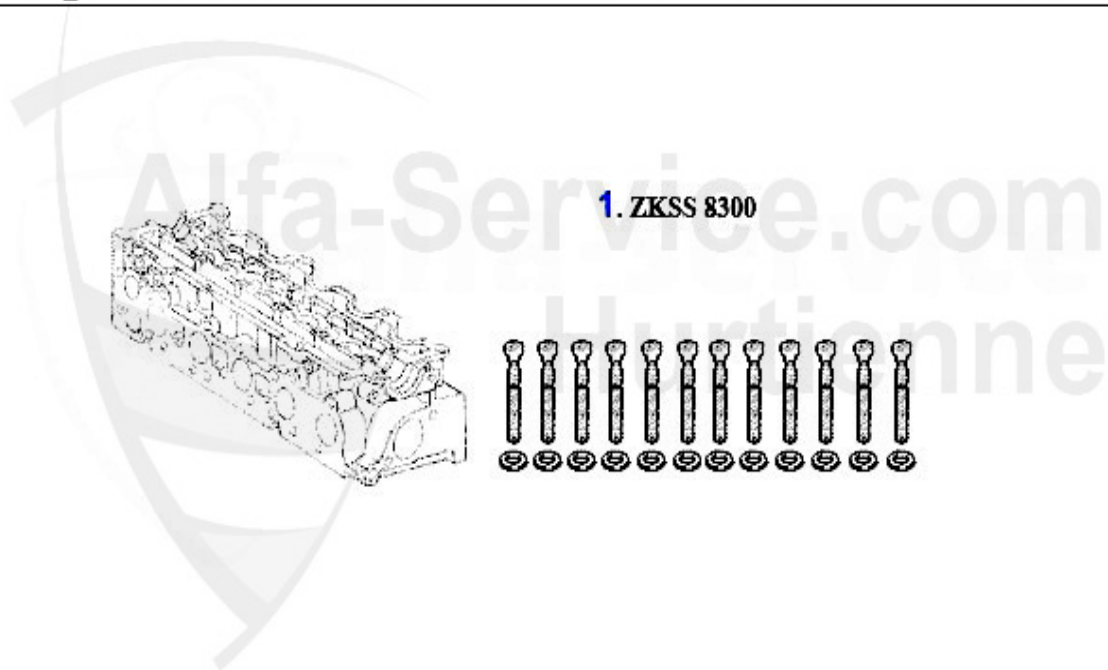

Kopfschraubensatz/Head Srew Set 166 2.4 JTD

1 ZKSS8300 HEAD SCREW SET 156,166 2.4 JTD

60.52 EUR