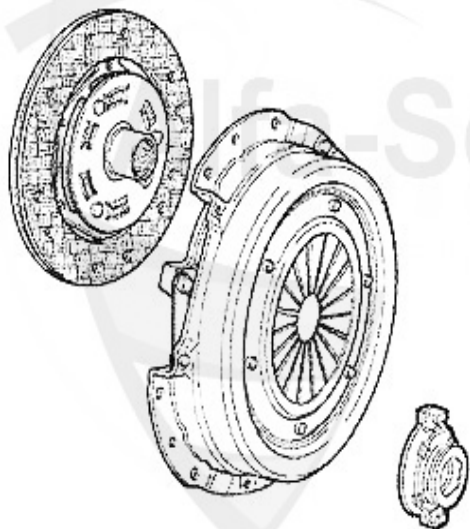

Kupplungs-Kit/Clutch Set 166 2.4 JTD 10V

1. KK 734930

Ø 235 mm

100/103 KW

CF2/3

2. KK 739538

Ø 235 mm

110 KW

CF3

1	KK734930	OE. 71734930	KIT CLUTCH 166 2.4 JTD 10V CF2/3 100/103 KW
2	KK739538	OE. 71739538	KIT CLUTCH 166 2.4 JTD 10V CF3 110 KW

337.51 EUR

316.99 EUR