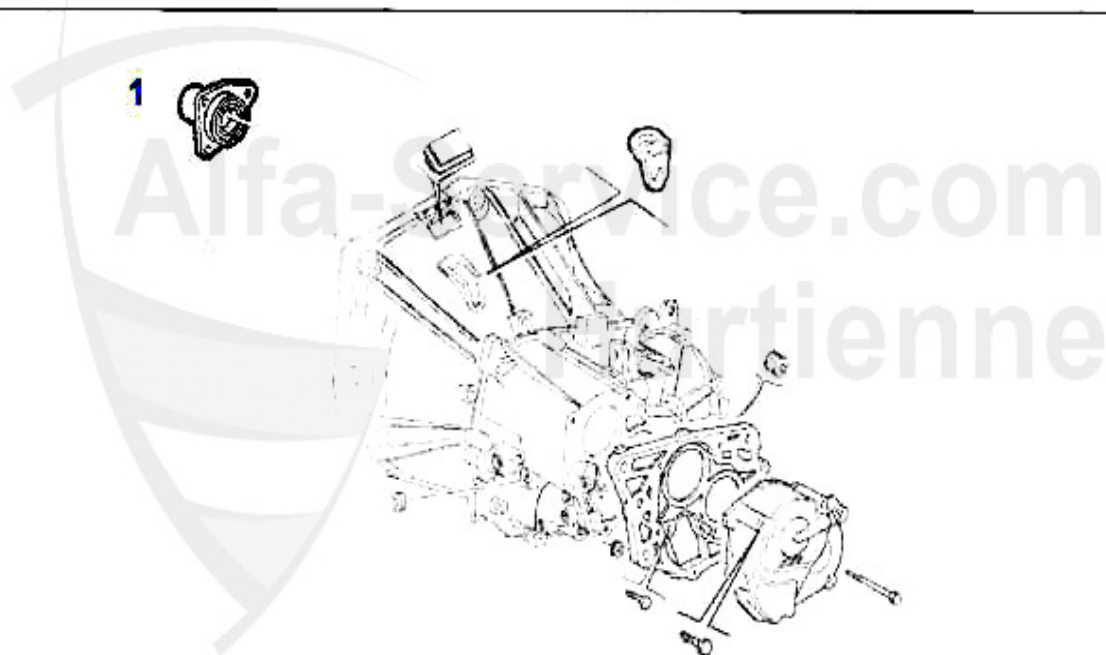

79.00 EUR

Kupplungs-Kit/Clutch Set 166 3.2 V6 24V

1. KK 740355

Ø 235 mm

1 KK740355 OE. 71710355 KIT CLUTCH 166 2.0 V6 Turbo 3.2 V6 24V

365.00 EUR

Ausrücker/Sleeve Bearing 166 3.2 V6 24V

1 FH11951 GUIDE BUSH FOR CLUTCH RELEASE BEARING 3 HOLES
145/6,147,155,164/SUPER