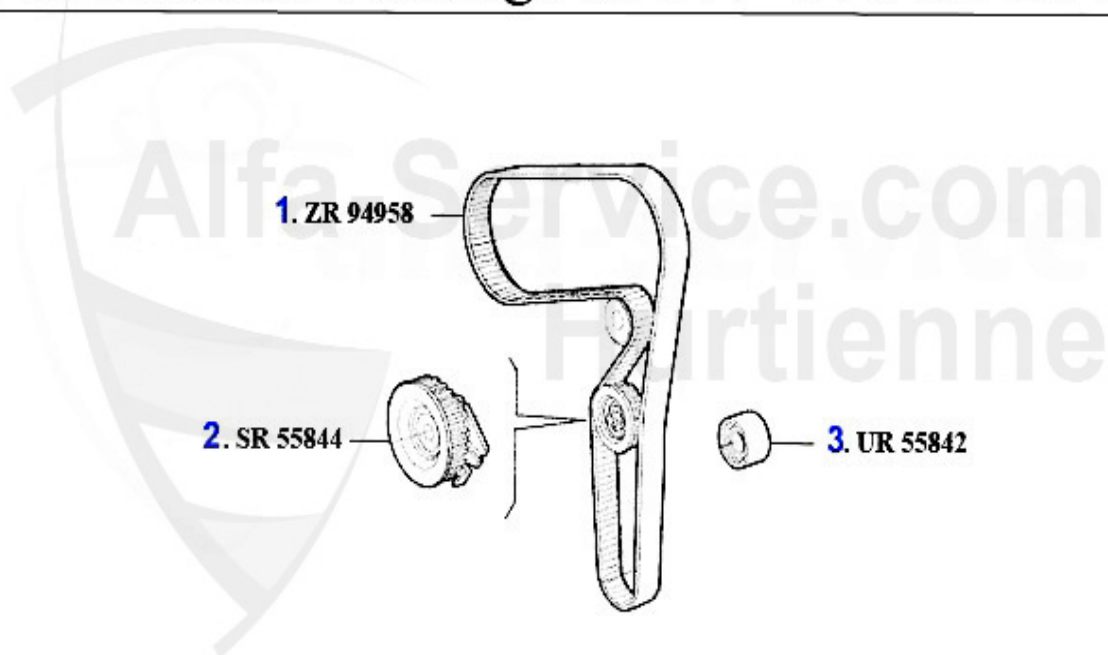

Zahnriemen/Timingbelt 166 2.4 JTD 20V

1	ZR94958	Zahnriemen 147,156,166,Nuovo GT JTD 16/20V	58.48 EUR
2	SR55844	TENSIONING PULLEY TIMING BELT 145/6/7 , 156 , 166 1,9 & 2,4 JTD	68.22 EUR
3	UR55842	GUIDE PULLEY TIMING BELT 145/6/7,156 , 166 1,9 & 2,4 JTD	34.77 EUR