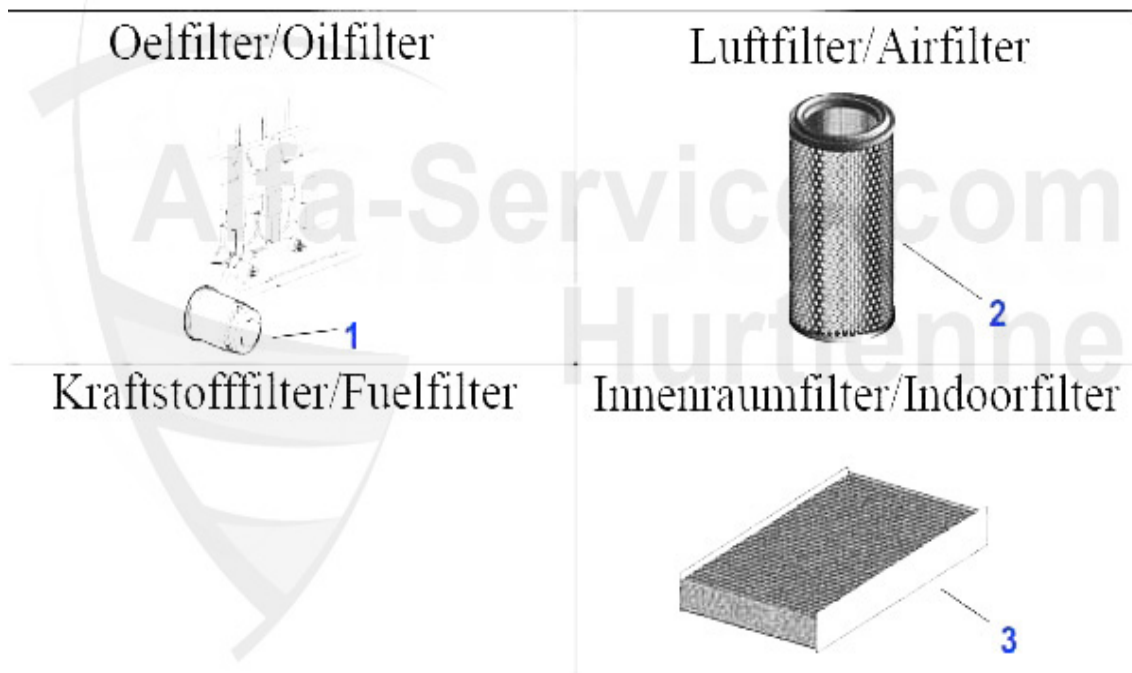

Filter 166 2.0 TS

1	OF519	OE. 46808398/71736159 OILFILTER	8.90 EUR
2	LF93	OE. 60811342 AIR FILTER	26.50 EUR
3	IF355	OE. 46722335 INTERIOR FILTER	31.00 EUR