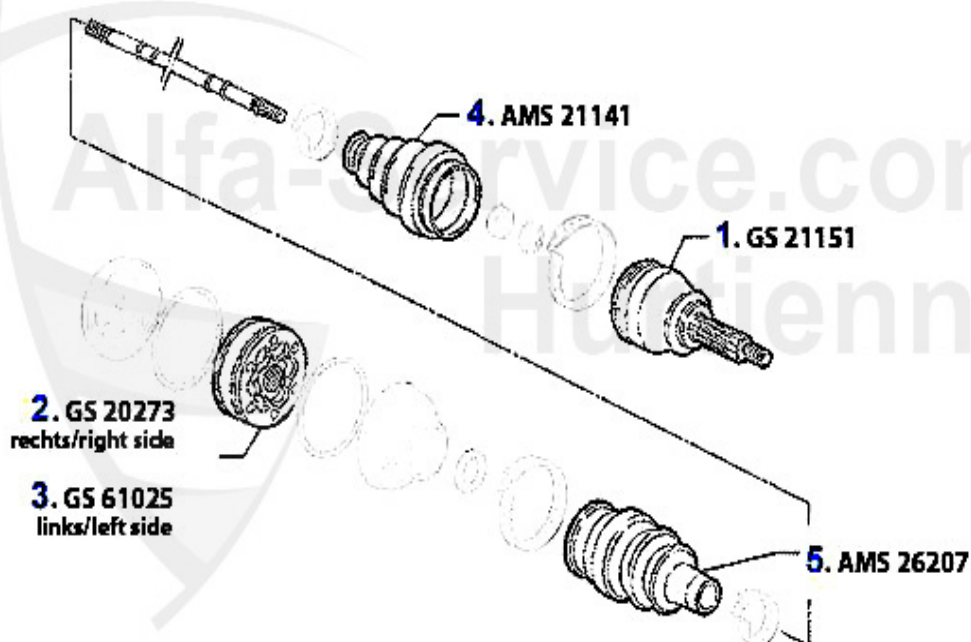

Antriebswelle/Driveshaft 166 2.0 TS

1	GS21151	Gelenksatz außen 156 1.8/1.8/2.0 16V TS,gtv (916) 1.8/2.0 TS/JTS Bj. 98>,Nuovo GT	119.00 EUR
2	GS20273	INNER DRIVESHAFT JOINT Ri 166 6-Cyl.	120.54 EUR
3	GS61025	INNER DRIVESHAFT JOINT LE 166 6-Cyl.	120.54 EUR
4	AMS21141	Achsmanschetzensatz aussen 166 alle 6-zylimder/JTD 10V	24.50 EUR
5	AMS26207	Inner RUBBERBOOT GTV/SPIDER 145, 155, 166	20.90 EUR