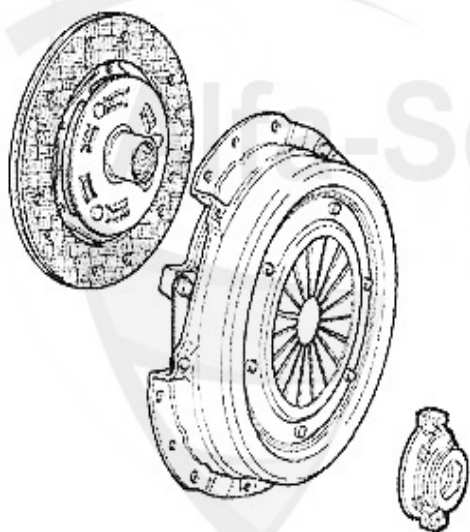

Kupplungs-Kit/Clutch Set 166 3.0 V6 24V

1. KK 735943

Ø 235 mm

1 KK735943 OE. 71735943 CLUTCH KIT 166,gtv/spider (916) 3.0 V6 24V = OE.
71718090

368.28 EUR