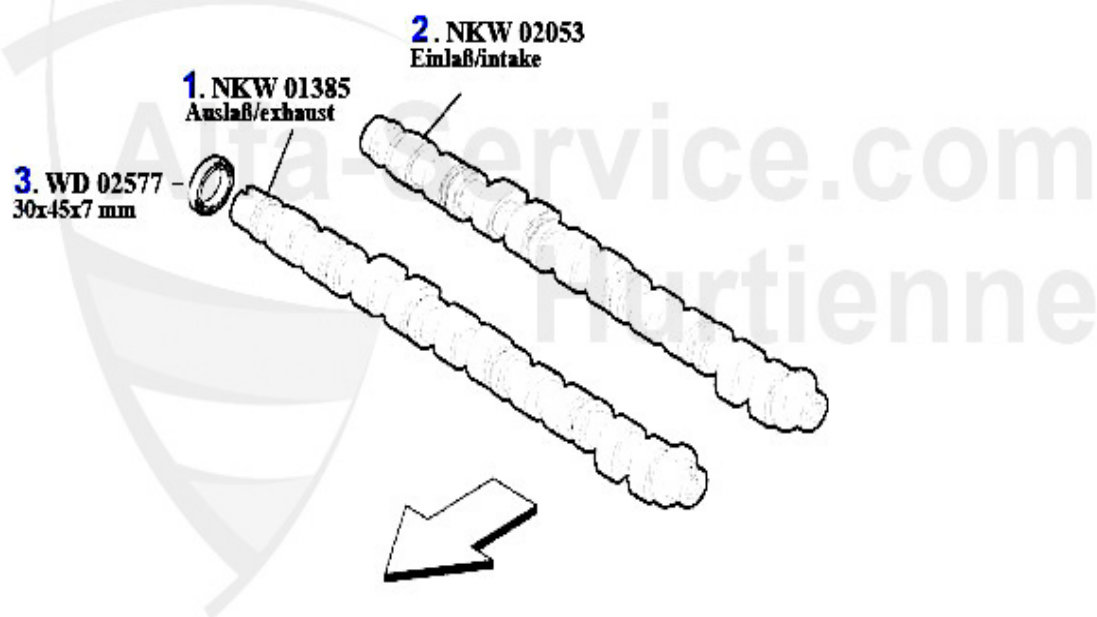

Nockenwelle/Camshaft 166 2.4 JTD 20V

1	NKW01385 OE. 73501385 CAMSHAFT EXHAUST 2.4 JTD 20V	299.00 EUR
2	NKW02053 OE. 46802053 CAMSHAFT INTAKE 2.4 JTD 20V	698.99 EUR
3	WD02577 CRANKSHAFT OIL SEAL 147,156,166,NUOVO GT 1.9/2.4 JTD 16V/20V	5.90 EUR