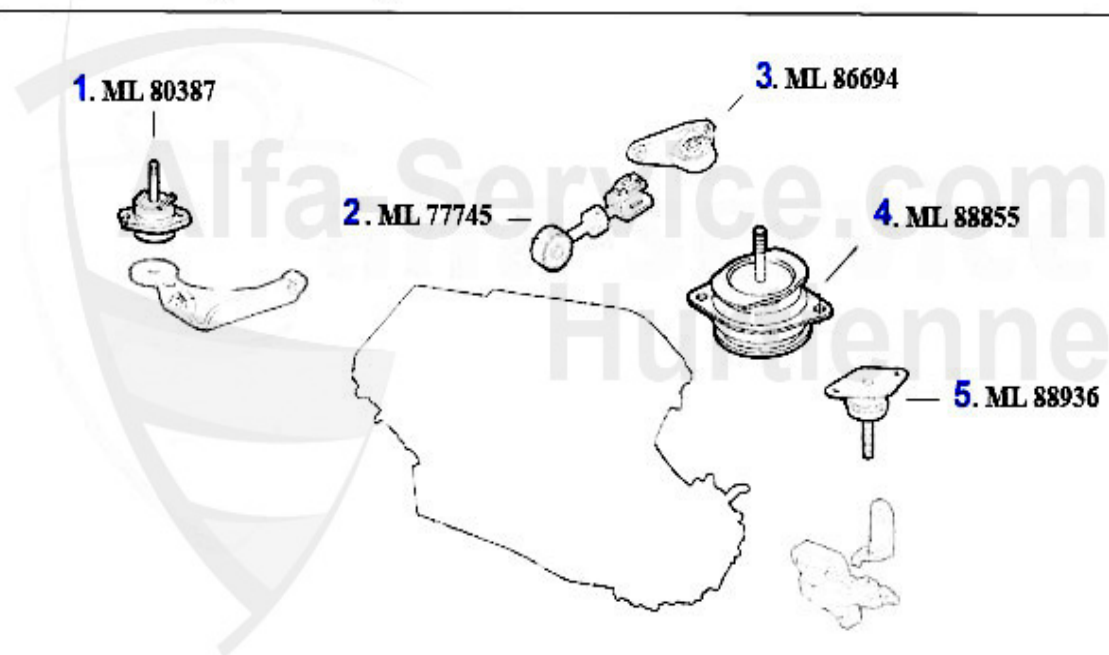

Motorlager/Enginemount 166 2.0 V6 Turbo

1	ML80387	OE. 46480387 ENGINEMOUNT front 166 6-CYLINDER	***
2	ML77745	OE. 60677745 ENGINEROD 166 6-Cylinder	***
3	ML86694	OE. 82486694 ENGINE BRACKET 166 6-Cyl.	179.00 EUR
4	ML88855	OE. 7788855 ENGINEMOUNT RR 166 6-Cyl.	***
5	ML88936	OE. 82488936 ENGINEMOUNT RL 166 6-Cyl.	143.00 EUR