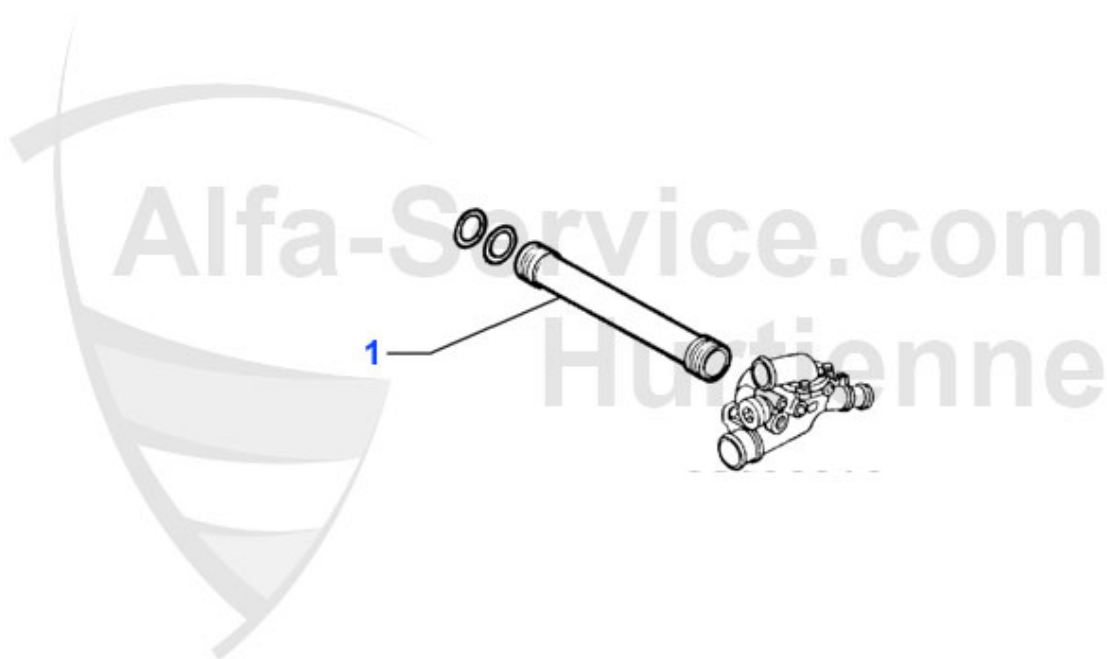

1. ---
2. **1** KWS04178 TUBE WATERPUMP-THERMOSTAT 2.5/3.0/3.2 V6 24V (95-10)
   147,156,166,GT,GTV/ SPIDER (916)

***