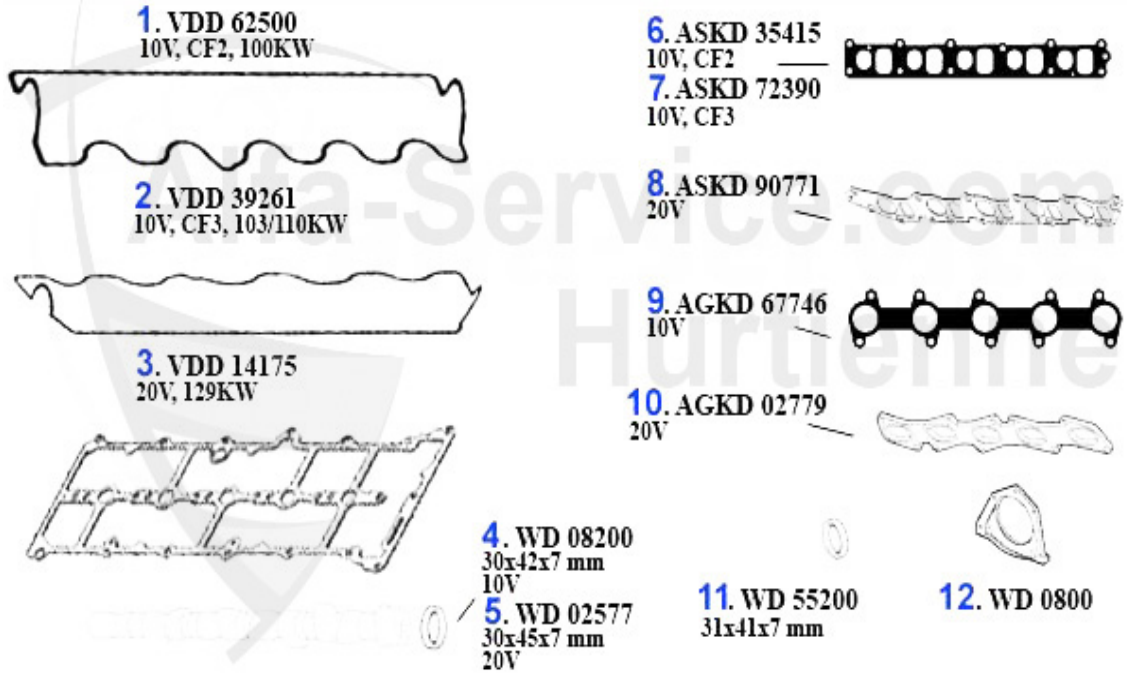

Dichtungen Motor/Gaskets Engine 166 2.4 JTD

1	VDD62500	Ventildeckeldichtung 156,166 2.4 JTD CF 2 Bj. 09.97-10.00	14.26 EUR
2	VDD39261	OE. 46739261/60816566 Gasket	17.34 EUR
3	VDD14175	OE. 46814175 Gasket	22.05 EUR
4	WD08200	CAMSHAFT 145/6,155,156,GTV/SPIDER (916), 166 VARIOUS 96-01	15.51 EUR
5	WD02577	CRANKSHAFT OIL SEAL 147,156,166,NUOVO GT 1.9/2.4 JTD 16V/20V	5.90 EUR
6	ASKD35415	OE. 60814987/7735415 Gasket	17.85 EUR
7	ASKD72390	Ansaugkr	17.96 EUR
8	ASKD90771	OE. 55190771 Gasket	35.58 EUR
9	AGKD67746	OE. 60813631/46414437/46467746 Gasket	12.83 EUR
10	AGKD02779	OE. 73502779 Gasket	16.62 EUR
11	WD55200	OE.7628850 oil seal crankshaft front	10.31 EUR
12	WD0800	OIL SEAL CRANKSHAFT REAR (FLYWHEEL) 147 1.6 TS 16V/1.9 JTD 03>, 156 1.9/2.4 JTD 00>	47.50 EUR