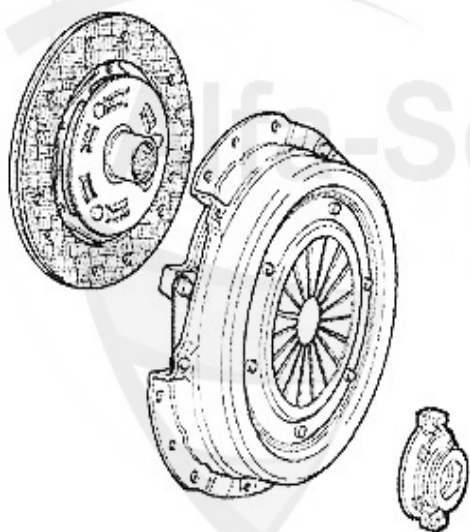

Kupplungs-Kit/Clutch Set 166 3.2 V6 24V

---

1. KK 740355

Ø 235 mm

---

1 KK740355 OE. 71710355 KIT CLUTCH 166 2.0 V6 Turbo 3.2 V6 24V

365.00 EUR