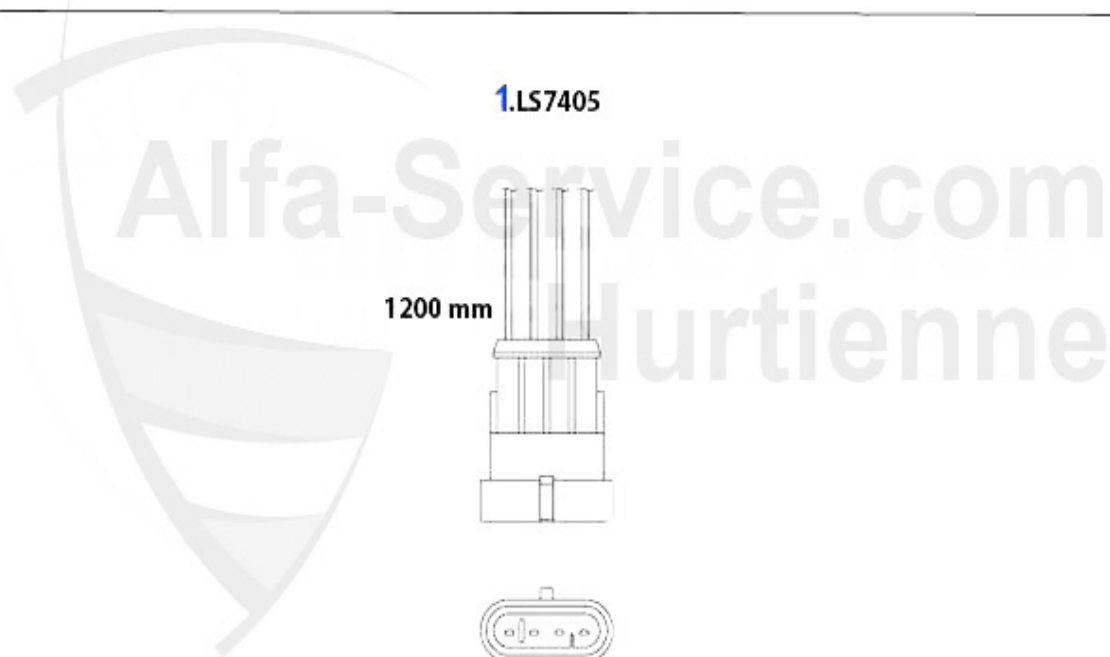

Lambda-Sonde/Lambda Probe 166 2.0 V6 Turbo

1	LS7405	LAMBDA PROBE 145/6 1.4/1.6/1.8/16V TS/2.0 QV,156 1.6 16V TS #0023373> 156 1.8/2.0/16V TS/2.5 V6 24V,166 6-CYL.,SPIDER/GTV (916) 1.8/ FOUR-CORE CABLE	127.00 EUR