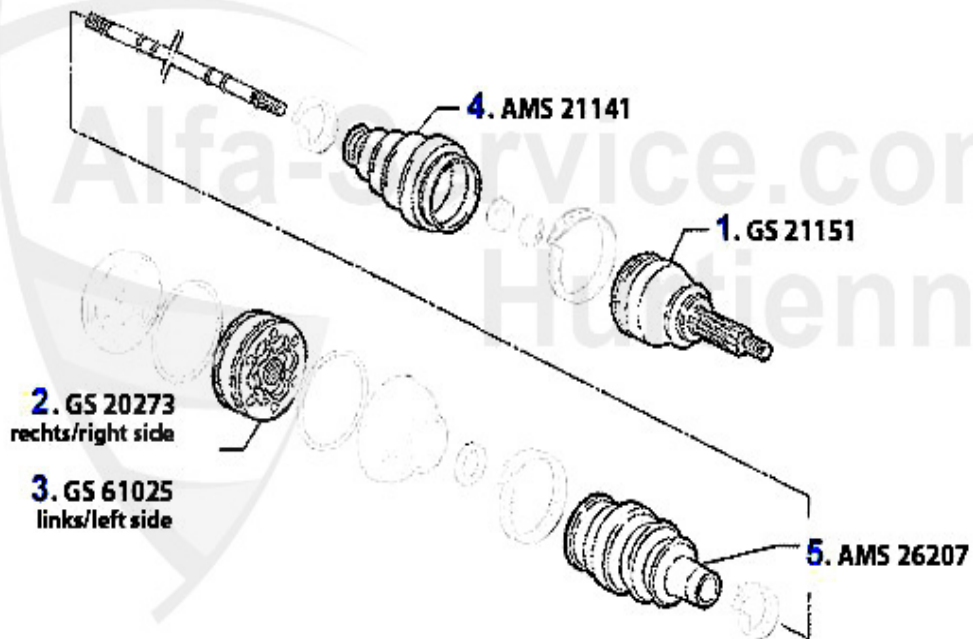

Antriebswelle/Driveshaft 166 2.5 V6 24V

1	GS21151	Gelenksatz außen 156 1.8/1.8/2.0 16V TS,gtv (916) 1.8/2.0 TS/JTS Bj. 98>,Nuovo GT	119.00 EUR
2	GS20273	INNER DRIVESHAFT JOINT Ri 166 6-Cyl.	120.54 EUR
3	GS61025	INNER DRIVESHAFT JOINT LE 166 6-Cyl.	120.54 EUR
4	AMS21141	Achsmanschetzensatz aussen 166 alle 6-zylimder/JTD 10V	24.50 EUR
5	AMS26207	Inner RUBBERBOOT GTV/SPIDER 145, 155, 166	20.90 EUR