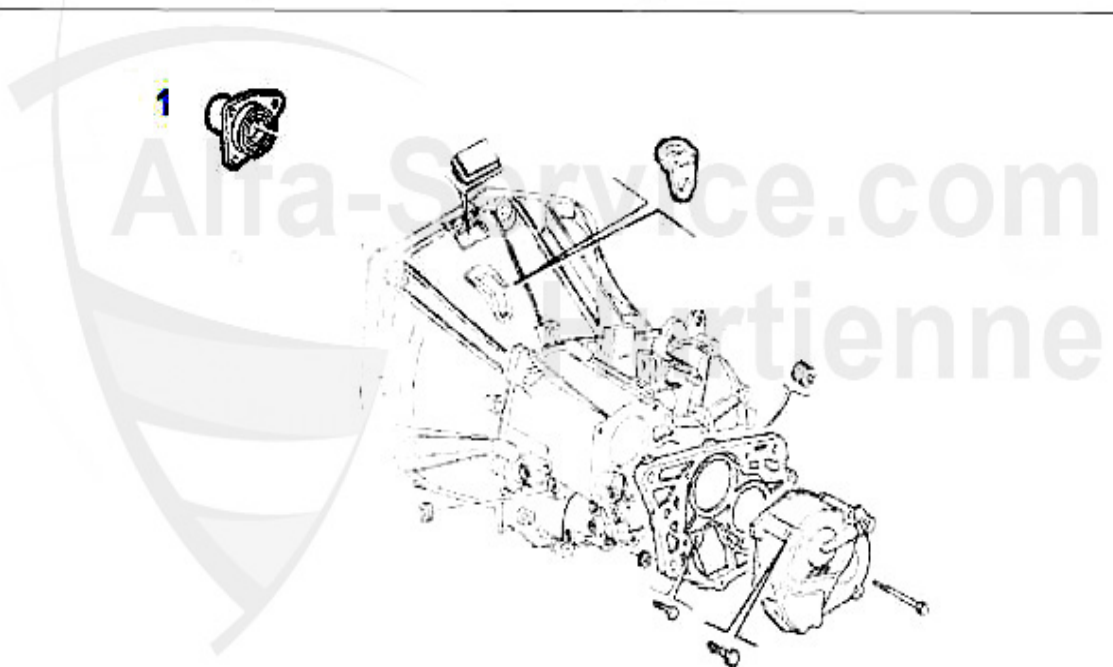

79.00 EUR

Kupplungs-Kit/Clutch Set 166 2.0 V6 Turbo

1. KK 740355

Ø 235 mm

1 KK740355 OE. 71710355 KIT CLUTCH 166 2.0 V6 Turbo 3.2 V6 24V

365.00 EUR

Ausrücker/Sleeve Bearing 166 2.0 V6 Turbo

1 FH11951 GUIDE BUSH FOR CLUTCH RELEASE BEARING 3 HOLES
145/6,147,155,164/SUPER