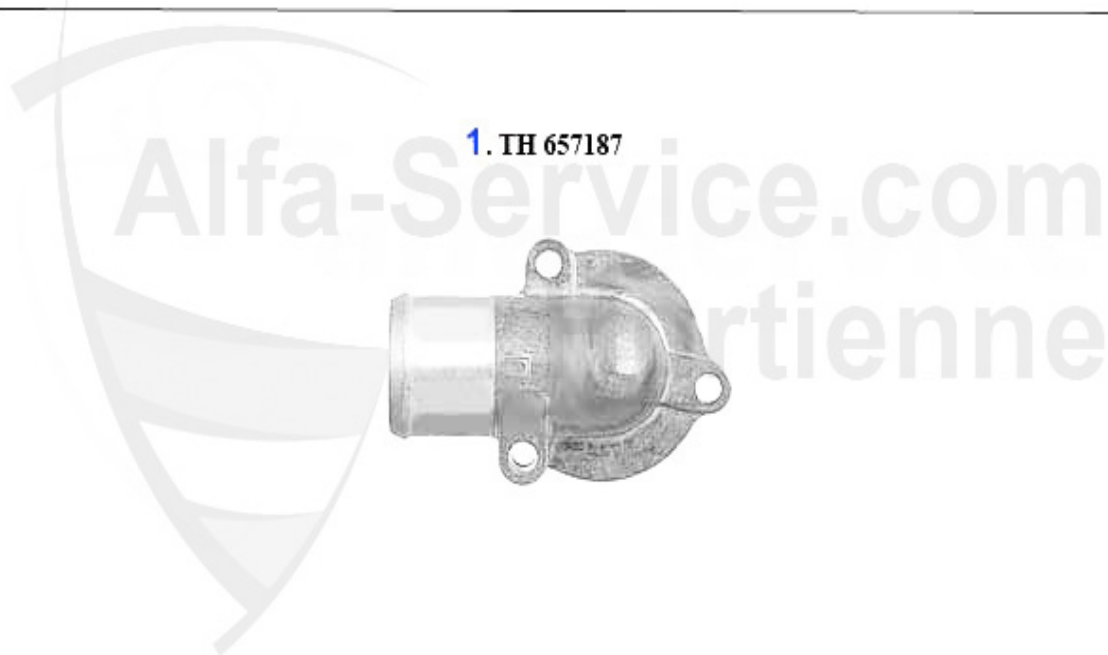

Thermostat 166 2.0 V6 Turbo

---

1 TH657187 THERMOSTAT 155,156,166,GTV,SPIDER (916) 6 CYL. (WITH HOUSING)

59.00 EUR