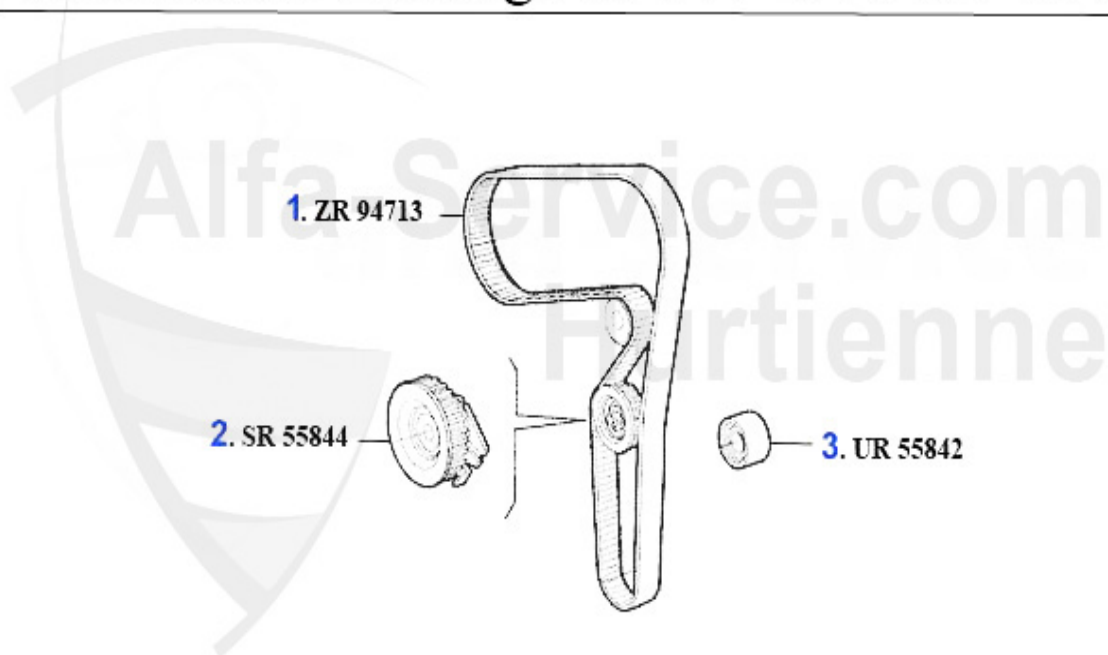

Zahnriemen/Timingbelt 166 2.4 JTD 10V

1	ZR94713	OE.60814603 DRIVE BELT 190SHPN240H 145/6, 156,166 1.9/2.4 JTD CAMSHAFT HIGH TEMPERATURE VERSION	43.60 EUR
2	SR55844	TENSIONING PULLEY TIMING BELT 145/6/7 , 156 , 166 1,9 & 2,4 JTD	68.22 EUR
3	UR55842	GUIDE PULLEY TIMING BELT 145/6/7,156 , 166 1,9 & 2,4 JTD	34.77 EUR