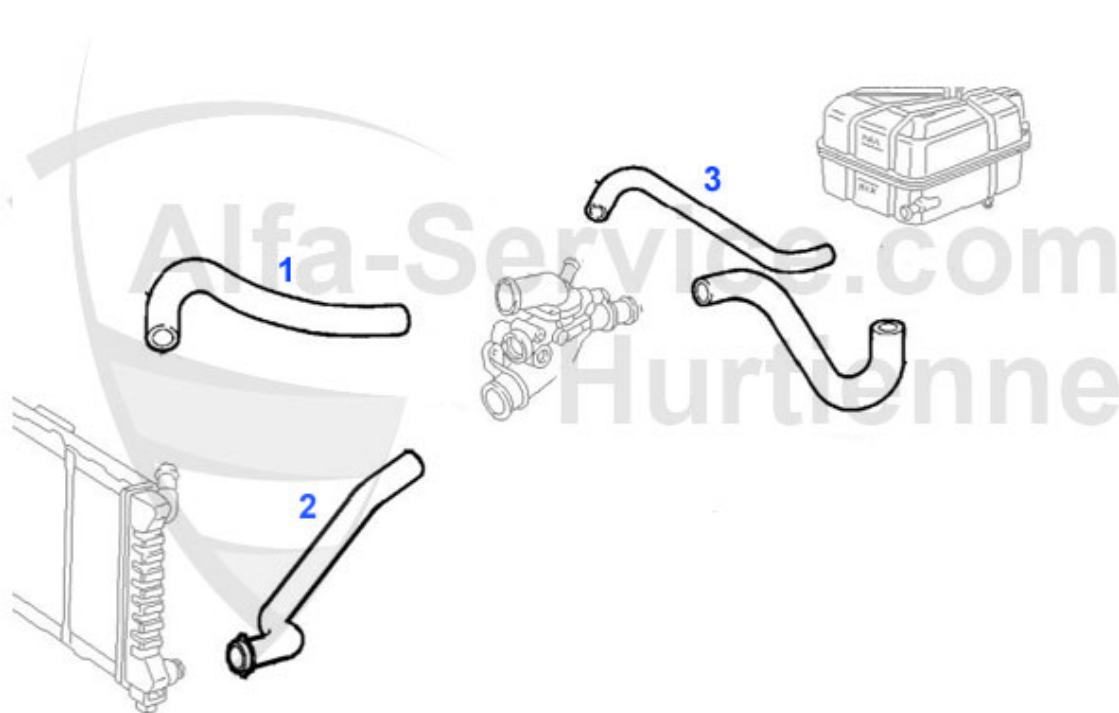

166 > ENGINE > ENGINE GASKETS > 2.0 TS > HOUSES

1 KWS38021 OEM 60651578 HOSE FROM THE EXPANSION TANK TO THE THERMOSTAT Alfa 166 2,0TS

9.89 EUR