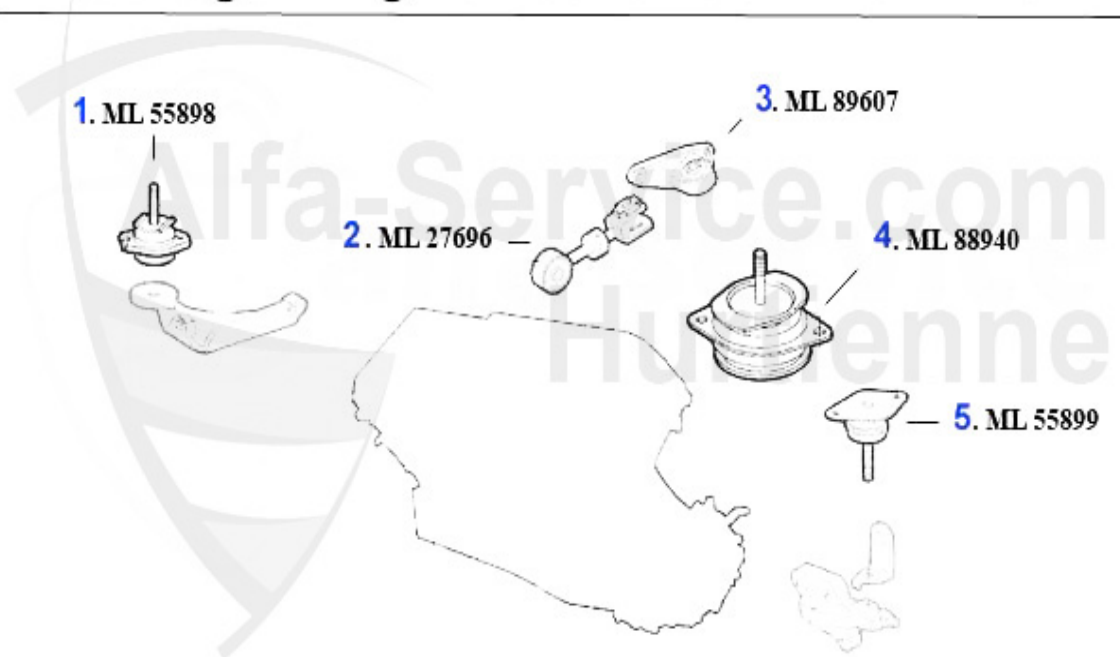

Motorlager/Enginemount 166 2.4 JTD 10V

1	ML55898	OE. 60655898 ENGINEMOUNT fr. 166 2.4 JTD 10V	***
2	ML27696	OE. 46427696 ENGINEROD 166 2.4 JTD 10V	25.00 EUR
3	ML89607	OE. 82489607 ENGINEMOUNT 166 2.4 JTD 10V	145.00 EUR
4	ML88940	OE. 82488940 ENGINEMOUNT RR 166 2.0 TS/ 2.4 JTD 103 KW	***
5	ML55899	OE. 60655899 ENGINEMOUNT RL 166 2.4 JTD 10V	219.00 EUR