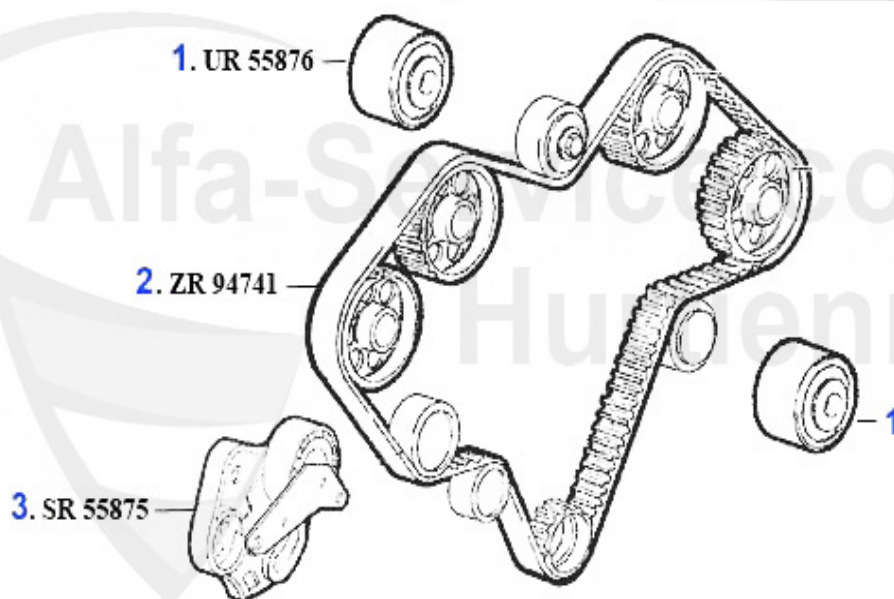

Zahnriemen/Timingbelt 166 2.5 V6 24V

1	UR55876	IDLER PULLEY FOR DRIVE BELT 147,156,166, GTV/SPIDER (916) V6 24V	79.00 EUR
2	ZR94741	TIMING BELT 185H9.5P280 147,156,166,GTV/ SPIDER (916),Nuovo GT V6 24V (HIGH TEMPERATURE VERSION)	89.00 EUR
3	SR55875	OE. 55196536 BELTSTRETCHER	149.00 EUR