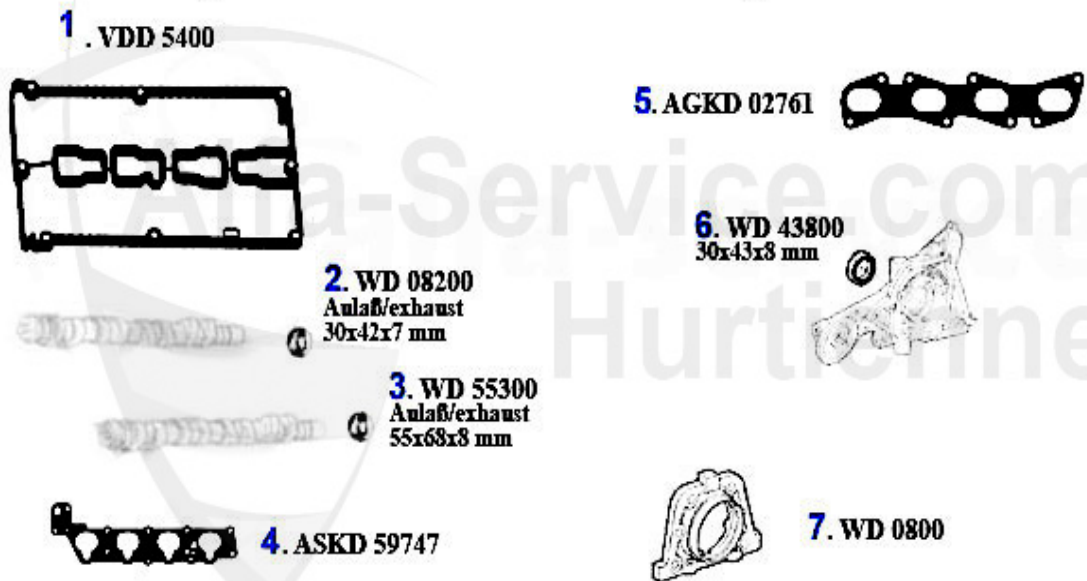

Dichtungen Motor/Gaskets Engine 166 2.0 TS

1	VDD5400	CAM COVER GASKET FOR PLASTIC COVER 145/6 , 156 GTV/ SPIDER 916 04.98>	33.50 EUR
2	WD08200	CAMSHAFT 145/6,155,156,GTV/SPIDER (916), 166 VARIOUS 96-01	15.51 EUR
3	WD55300	CAMSHAFT OIL SEAL 145/6,155,156 1.6,1.7, 1.8,2.0 16V TS	17.90 EUR
4	ASKD59747	INTAKE MANIFOLD GASKET 145/6,147,155, 156,166,GTV/SPIDER (916),NUOVO GT # 0165088> TS 16V	25.13 EUR
5	AGKD02761	EXHAUST MANIFOLD GASKET 145/6,147,155, 156,166,GTV/SPIDER (916) TS/JTS 16 V STARTING FROM YEAR 1998	24.00 EUR
6	WD43800	Siri Kurbelwelle vorne (Riemensch.) 145/6 1.9 TD Bj. 94-99,147 2.0 TS 155 1.9 TD Bj. 93-97,155 2.0 TS 16V 2.0 16V Turbo	9.75 EUR
7	WD0800	OIL SEAL CRANKSHAFT REAR (FLYWHEEL) 147 1.6 TS 16V/1.9 JTD 03>, 156 1.9/2.4 JTD 00>	47.50 EUR