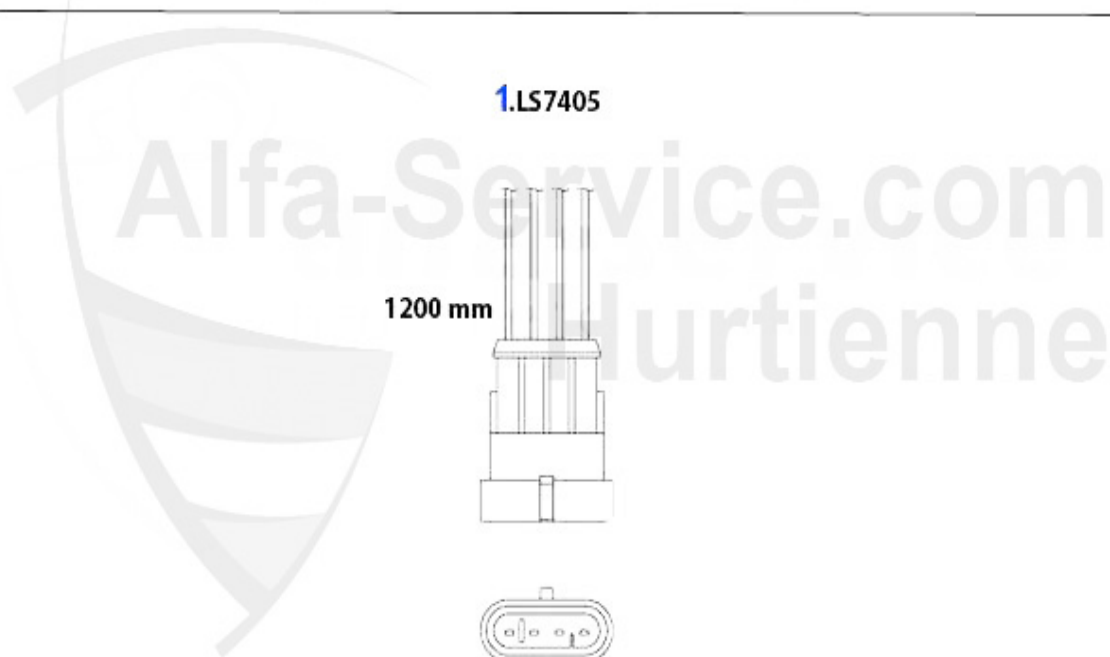

Lambda-Sonde/Lambda Probe 166 2.5/3.0 V6 24V CF2

1	LS7405	LAMBDA PROBE 145/6 1.4/1.6/1.8/16V TS/2.0 QV,156 1.6 16V TS #0023373> 156 1.8/2.0/16V TS/2.5 V6 24V,166 6-CYL.,SPIDER/GTV (916) 1.8/ FOUR-CORE CABLE

127.00 EUR