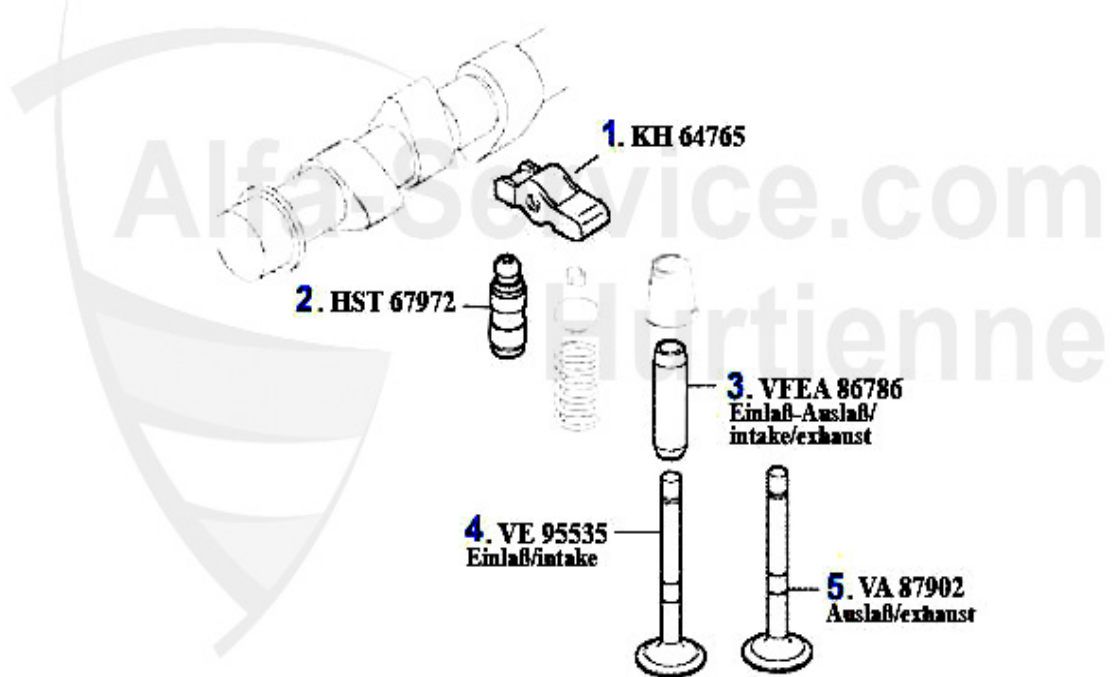

Ventiltrieb/Valve Train 166 2.4 JTD 20V

1	KH64765	Kipphebel 147,156,166,Nuovo GT JTD 16/20V	10.67 EUR
2	HST67972	Stößel 147,156,166,Nuovo GT JTD 16/20V	35.11 EUR
3	VFEA86786	OE. 55186786 Valve Guide Intake/Exhaust JTD 16/20V	13.34 EUR
4	VE95535	OE. 55195535 Valve Intake JTD 16/20V	18.98 EUR
5	VA87902	OE. 46787902 Valve-Exhaust JTD 16/20V	20.00 EUR