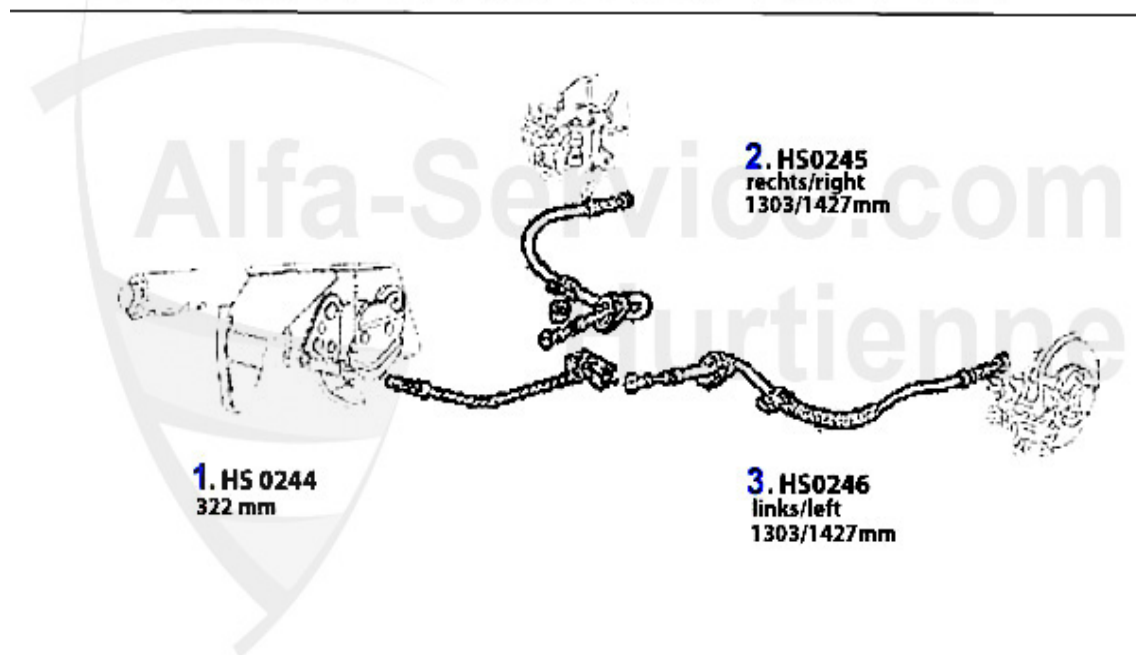

Handbremsseil/Brake Cable 166

1	HS0244	HAND BRAKE CABLE 166, FRONT	14.95 EUR
2	HS0245	HAND BRAKE CABLE 166, RIGHT	37.96 EUR
3	HS0246	HAND BRAKE CABLE 166, LEFT	34.88 EUR