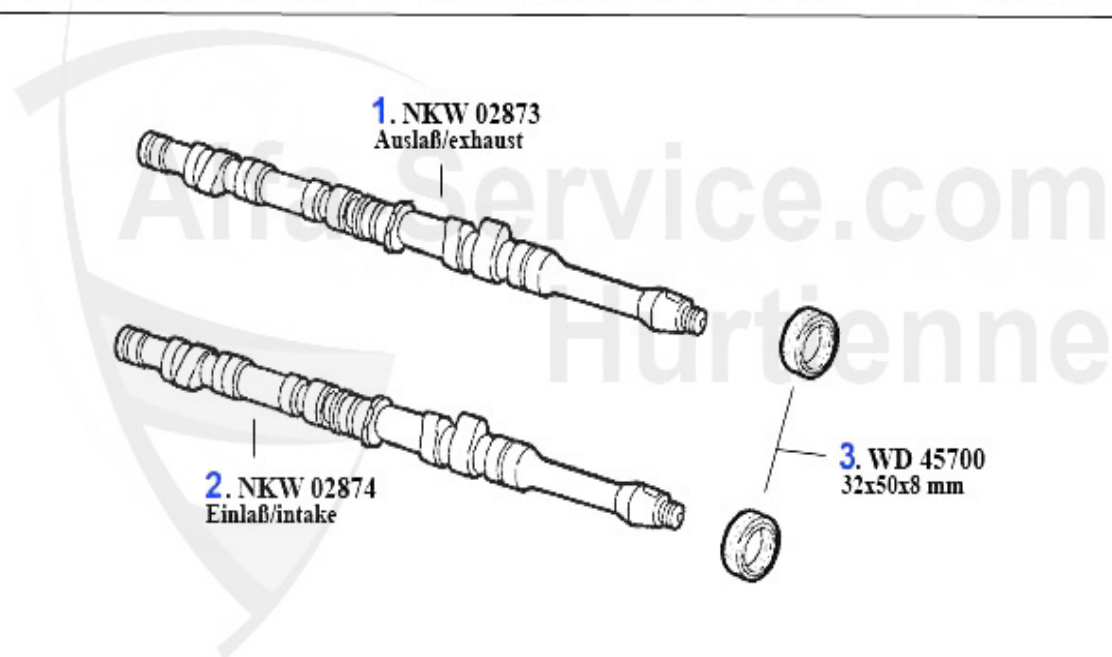

Nockenwelle/Camshaft 166 2.0 V6 Turbo

1	NKW02873	CAMSHAFT 164 SUPER 2.0 V6 GTV/SPIDER 2.0 TURBO V6	475.24 EUR
2	NKW02874	CAMSHAFT LEFT 164 SUPER 2.0 V6 GTV/SPIDER 2.0 V6 TURBO	475.24 EUR
3	WD45700	OIL SEAL 155 2.5 V6, 166 2.0 V6 TURBO 09.98>	28.00 EUR