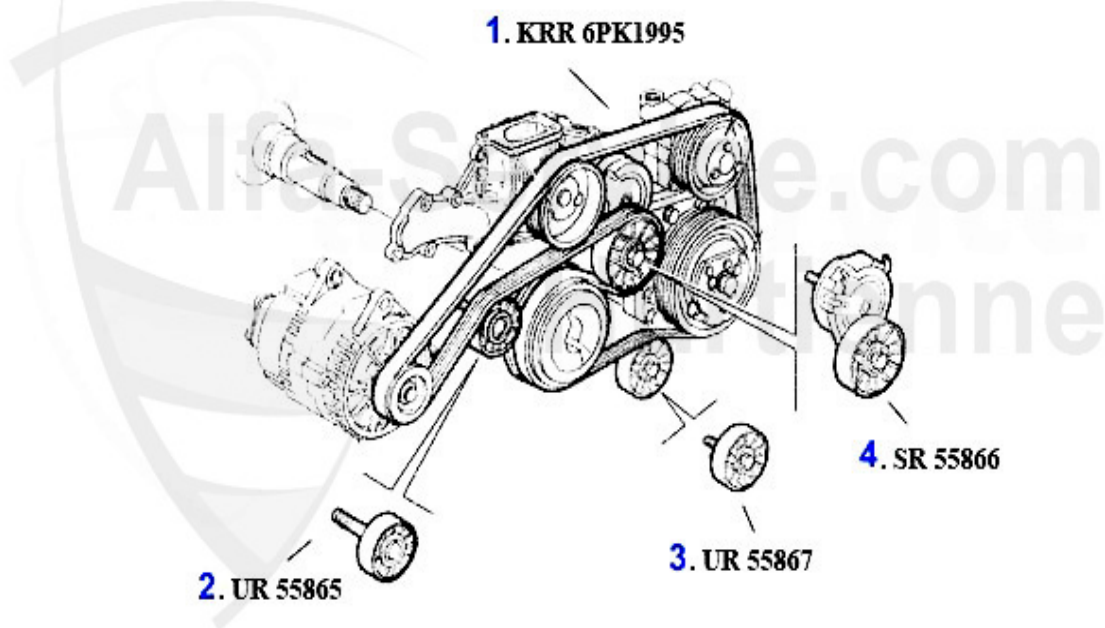

Keilriemen/V-Belt 166 V6 24V

1	KRR6PK199 5	V-BELT 6PK1995, OE.60626658, 147/156/ 166/GTV SPIDER (916) NUOVO GT ALL V6 24 V, GTA GENERATOR/SERVOPUMP/AIR CON COMPRESSOR	29.00 EUR
2	UR55865	IDLER PULLEY FOR DRIVE BELT 156,166,GTV/ SPIDER (916) V6	42.70 EUR
3	UR55867	IDLER PULLEY FOR DRIVE BELT 156,166, GTV/SPIDER (916) V6	48.00 EUR
4	SR55866	TENSIONER PULLEY FOR DRIVE BELT 156, 166 V6 24V/GTA	149.00 EUR