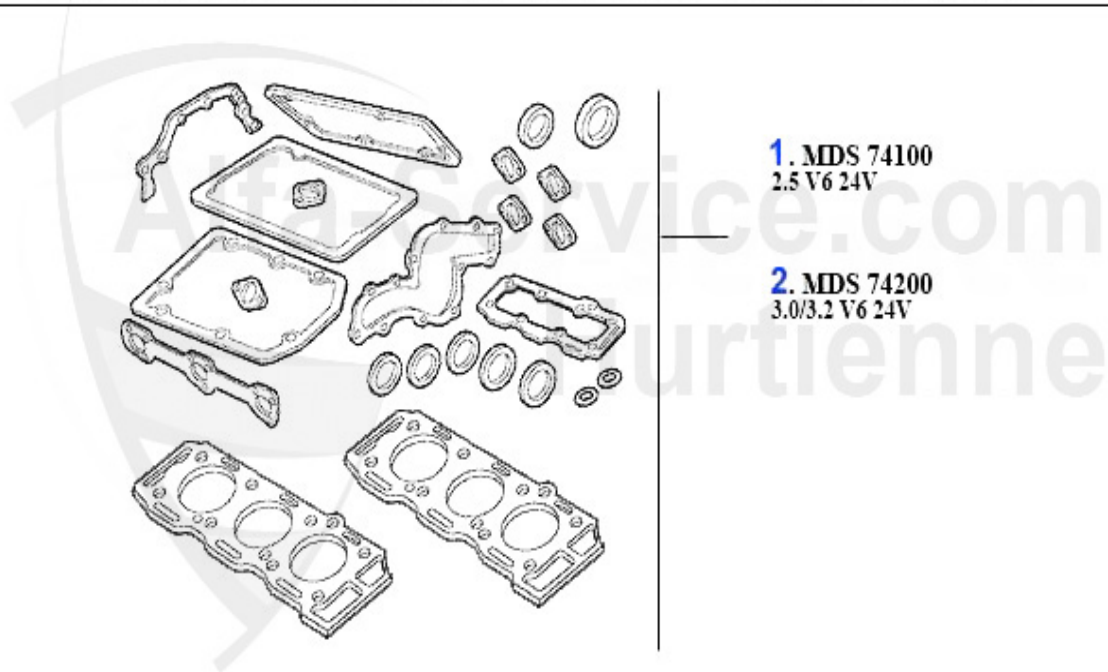

Motordichtsatz/Full Set 166 V6 24V

1	MDS74100 ENGINE GASKET SET 156,166 2.5 V6 24V	258.52 EUR
2	MDS74200 OE.71713724 FULL SET 147,156,166, GTV/SPIDER(916),NOUVO GT V6 24V/GTA ENGINE GASKET SET 147,156,166,GTV/SPIDER (916),NUOVO GT V6 24V/GTA	399.00 EUR