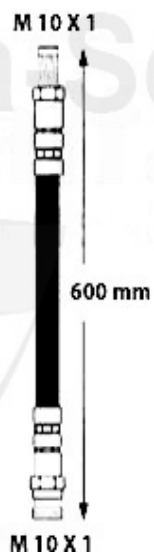

2. BS 511921
vorne/front
6-Cyl.