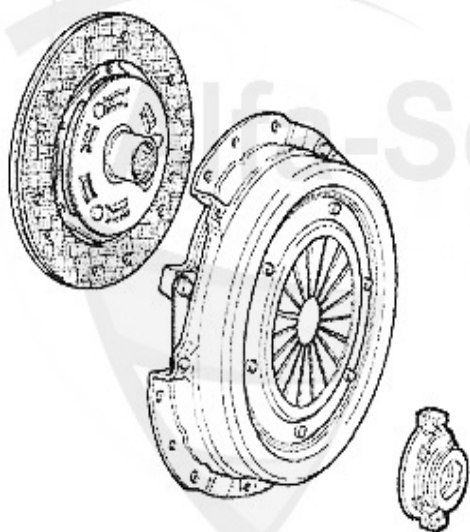

Kupplungs-Kit/Clutch Set 166 2.4 JTD 20V

---

1. KK 192735

---

1 KK192735 OE. 55192735 KIT CLUTCH 156,166 2.4 JTD 20V

286.22 EUR