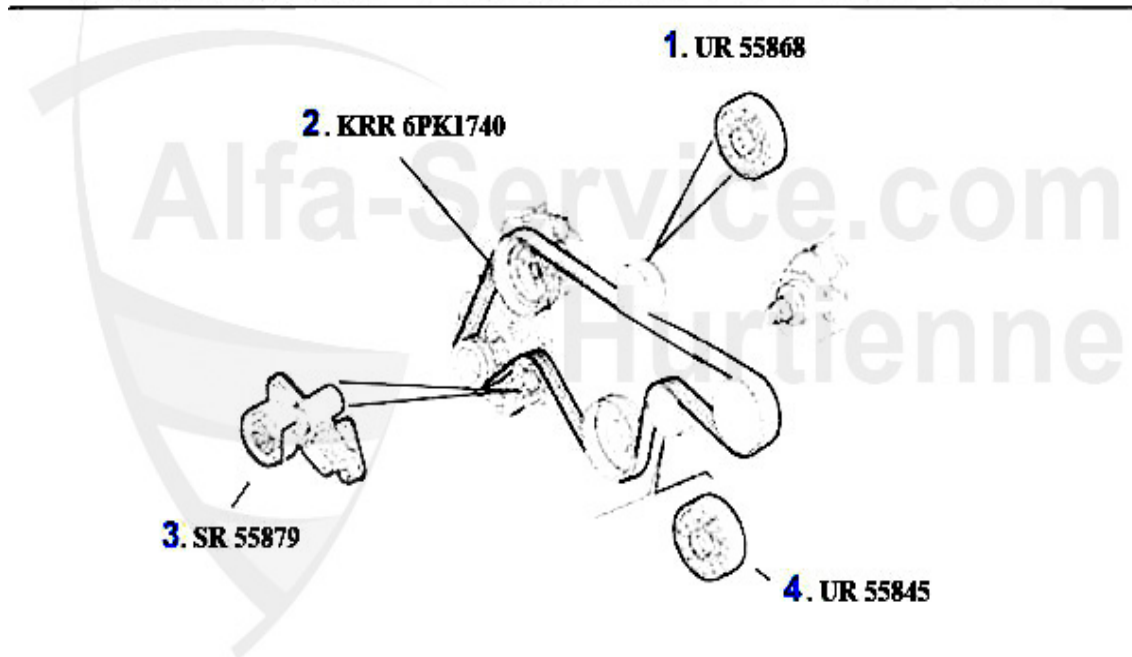

Keilriemen/V-Belt 166 2.4 JTD 10V

1	UR55868	IDLER PULLEY RIBBED DRIVE BELT 156/166 2.4 JTD (WITH AC)	40.01 EUR
2	KRR6PK1740	0	31.70 EUR
		TIME BELT 6PK1740 166 2.4 JTD servopompa/climacompressore	
3	SR55879	Riemenspanner Keilrippenriemen 156/ 166 2.4 JTD	173.37 EUR
4	UR55845	Umlenkrolle f. Keilrippenriemen 166 2.4 JTD	78.48 EUR