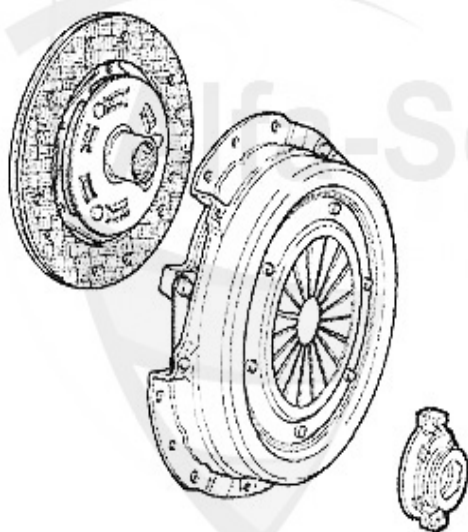

Kupplungs-Kit/Clutch Set 166 2.5 V6 24V

1. KK 739490

Ø 235 mm

1 KK739490 OE.71739490 KIT CLUTCH 166 2.5/3.0 V6 24V

352.89 EUR