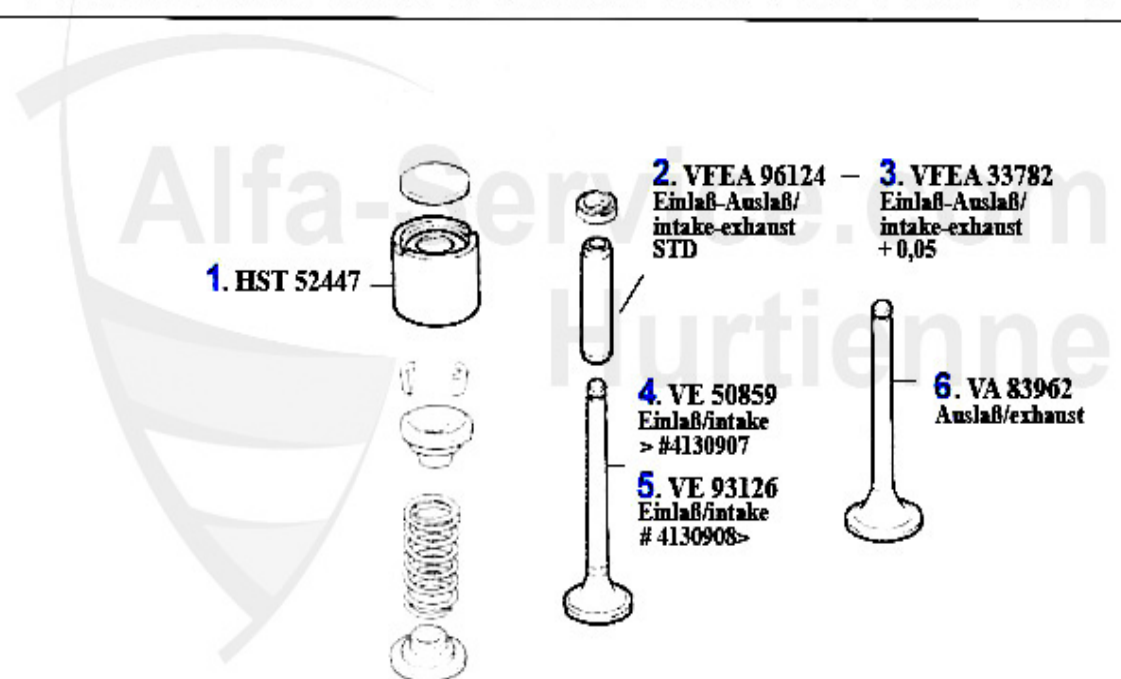

Ventiltrieb/Valve Train 166 2.4 JTD 10V

1	HST52447 Hydrost	14.26 EUR
2	VFEA96124 VALVE GUIDE INTAKE/EXHAUST 166 2.4 JTD 10V	4.90 EUR
3	VFEA33782 Ventilführung Ein-/Auslaß +0.05 JTD 8/10V 145/6,147,156,166	4.11 EUR
4	VE50859 Ventil-Einlaß 145/6,147,156,166 JTD 8/10V	21.03 EUR
5	VE93126 Ventil-Einlaß 147,156,166 JTD 8/10V Bj. 6.04>	20.21 EUR
6	VA83962 Ventil-Auslaß 145/6,147,156,166 JTD 8/10V	32.83 EUR