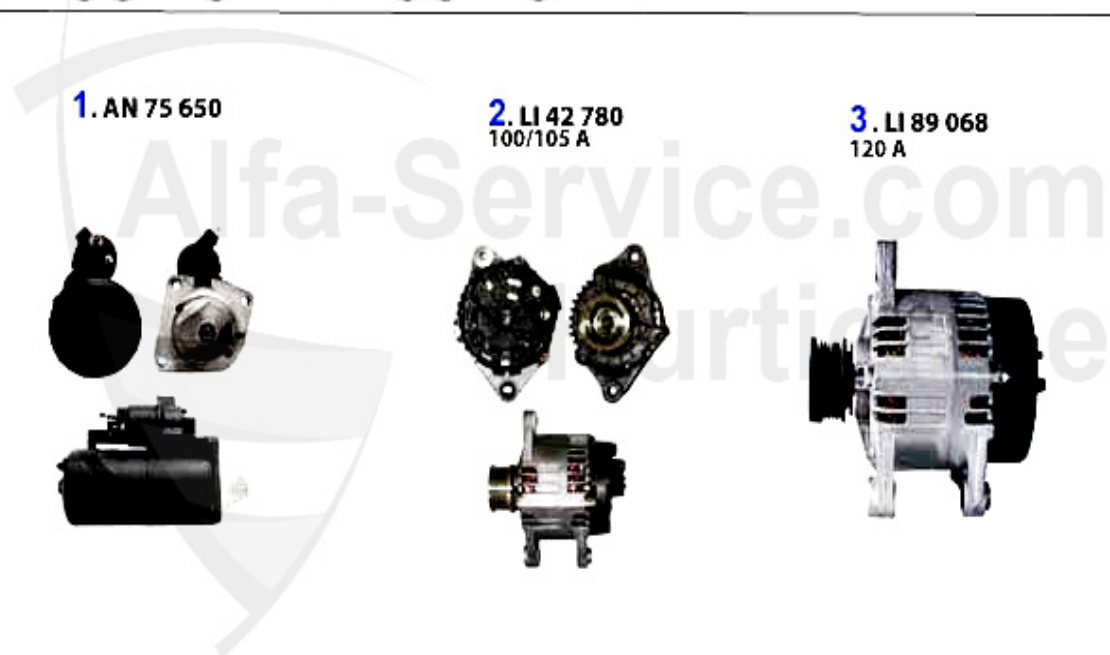

Aggregate/Aggregats 166 2.4 JTD 10V

1	AN75650	STARTER 156,166 2.4 JTD	251.34 EUR
2	LI42780	Lichtmaschine 145/6 1.7 ie 16V Bj. 98-01,147 (mit Klima),156 (mit Klim a) Bj. 10.00> 166, gtv/spider (916)	318.02 EUR
3	LI89068	OE. 46809068 ALTERNATOR 1.9 JTD 16V 147	406.24 EUR