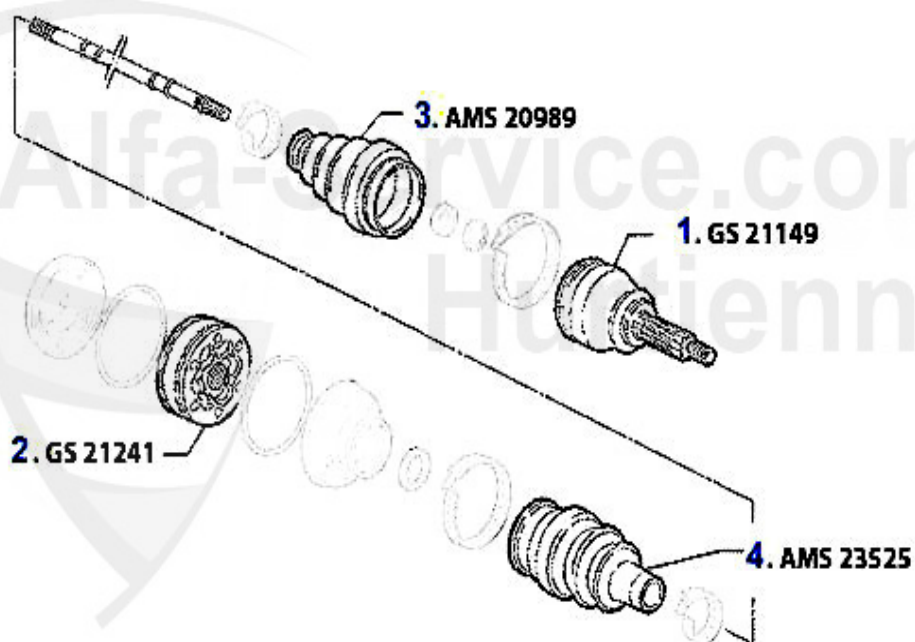

Antriebswelle/Driveshaft 166 2.0 TS

1	GS21149	Gelenksatz außen 166 2.0 TS	107.72 EUR
2	GS21241	Inner drive shaft joint gtv/spider (916),155,145/6 TS 16V,156 TS 16V 166 2.0 TS,147 1.6/2.0 TS	111.72 EUR
3	AMS20989	OE.46429633, outer joint gaiter 145/6 147, 156, 166	17.90 EUR
4	AMS23525	Achsmanschettensatz innen 155 1,7/ 1.8/2.0/TS 16V,2.5 V6,1.9TD 164/Super 2.0 TS,145/6 TS 16V	25.55 EUR