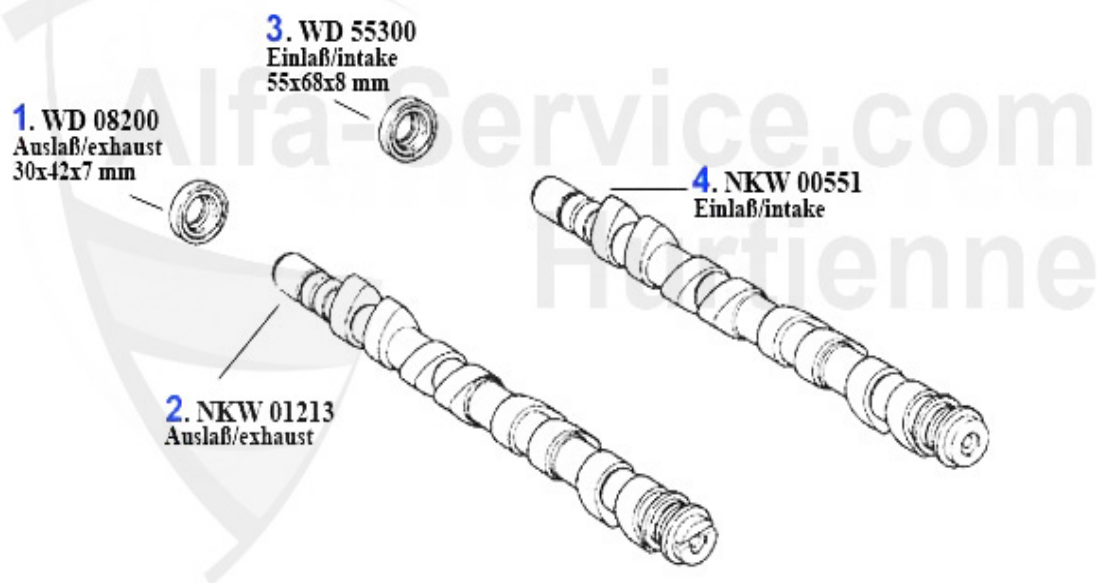

Nockenwelle/Camshaft 166 2.0 TS

1	WD08200	CAMSHAFT 145/6,155,156,GTV/SPIDER (916), 166 VARIOUS 96-01	15.51 EUR
2	NKW01213	OE. 60601213 CAMSHAFT	419.00 EUR
3	WD55300	CAMSHAFT OIL SEAL 145/6,155,156 1.6,1.7, 1.8,2.0 16V TS	17.90 EUR
4	NKW00551	OE. 60600551 CAMSHAFT	419.00 EUR