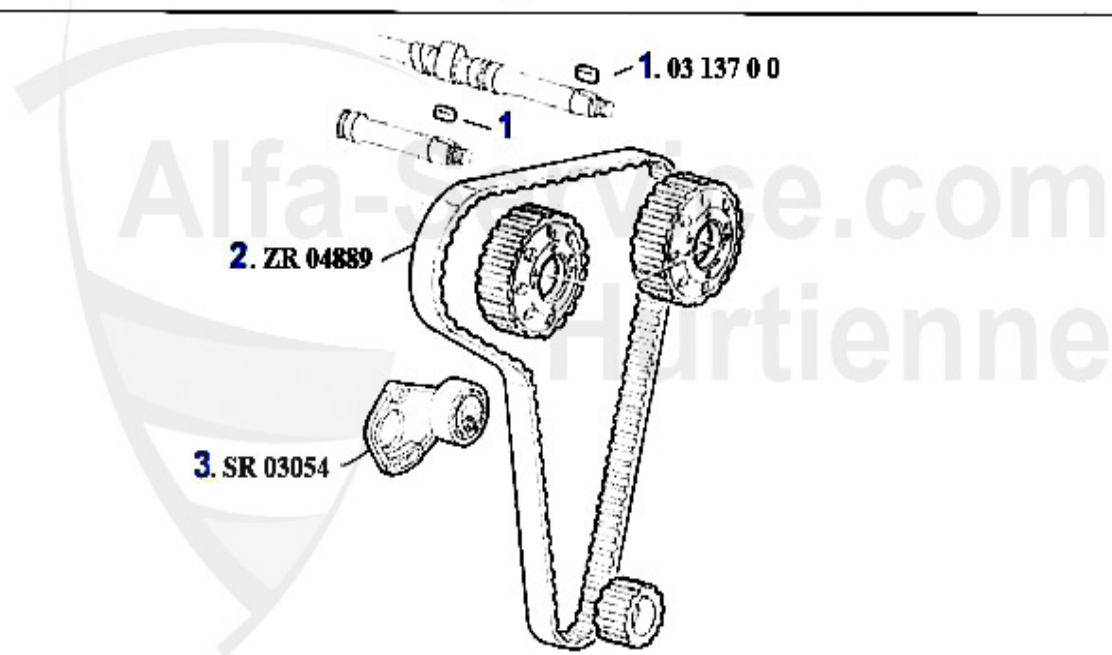

Zahnriemen/Timingbelt 166 2.0 V6 Turbo

1	03 137 0 0	WEDGE FOR CAMSHAFTS	5.50 EUR
2	ZR04889	OE. 60604889 TIMINGBELT 166 2.0 V6 Turbo	55.00 EUR
3	SR03054	TENSION PULLEY 166 2.0 V6 TURBO	129.00 EUR