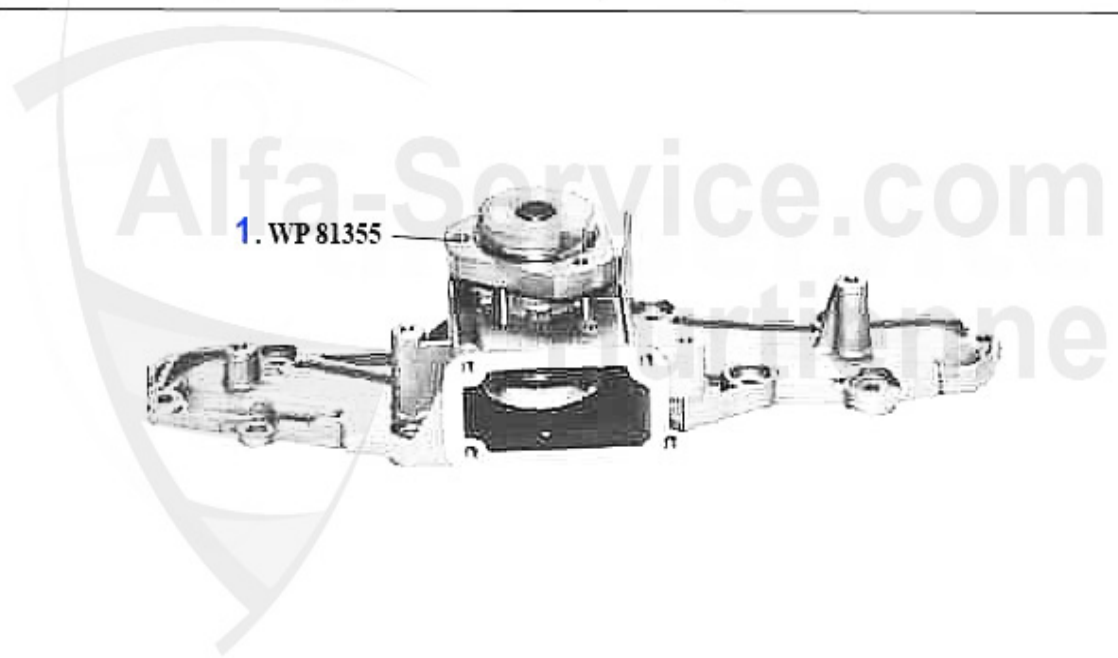

Wasserpumpe/Waterpump 166 V6 24V

---

1 WP81355 OE. 60816018 WATER PUMP V6 24V

149.00 EUR