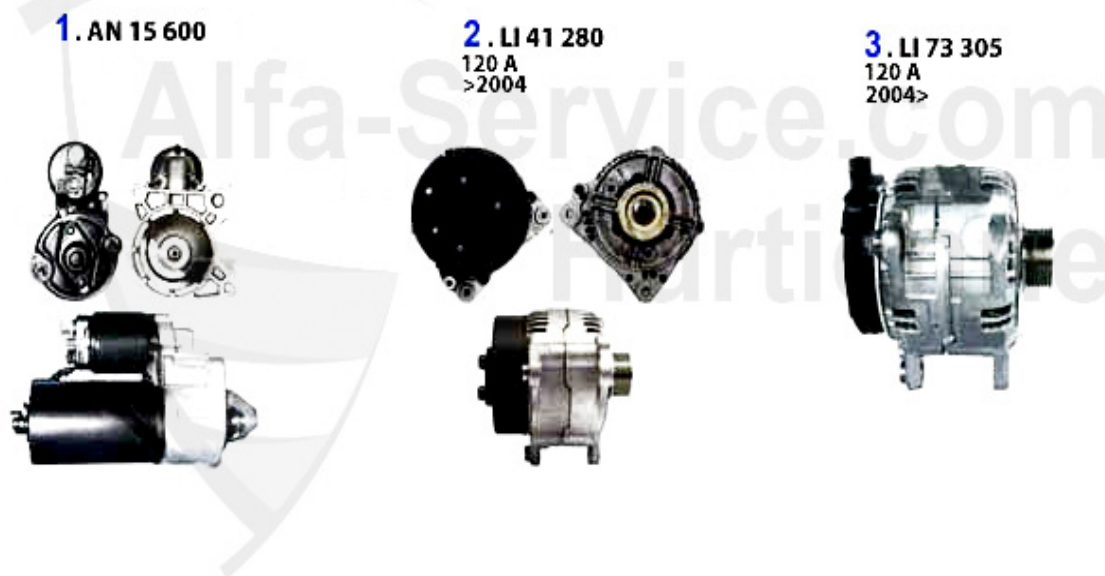

Aggregate/Aggregats 166 2.0 V6 Turbo

1. AN 15 600

2. LI 41 280
120 A

2 LI41280 ALTERNATOR, 156,166 GTV/SPIDER(916) 6 CYL.-EXCHANGE PART

419.00 EUR

Aggregate/Aggregats 166 V6 24V

2	LI41280	ALTERNATOR, 156,166 GTV/SPIDER(916) 6 CYL.-EXCHANGE PART	419.00 EUR
3	LI73305	OE. 60673305 ALTERNATOR 3.2 V6 24V - GTA	259.00 EUR
3	LI73305B	OE. 60673305 ALTERNATOR 3.2 V6 24V - GTA	578.99 EUR