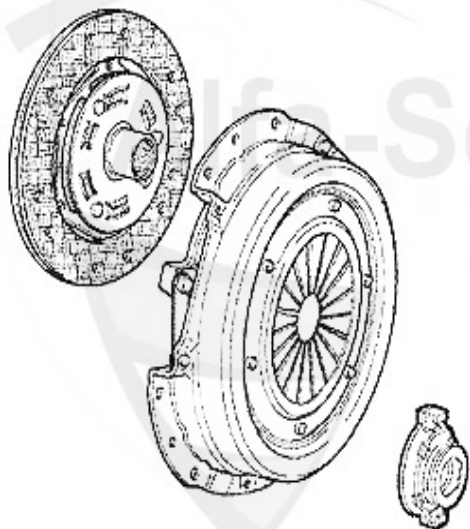

Kupplungs-Kit/Clutch Set 166 2.0 V6 Turbo

---

1. KK 740355

Ø 235 mm

---

1 KK740355 OE. 71710355 KIT CLUTCH 166 2.0 V6 Turbo 3.2 V6 24V

365.00 EUR