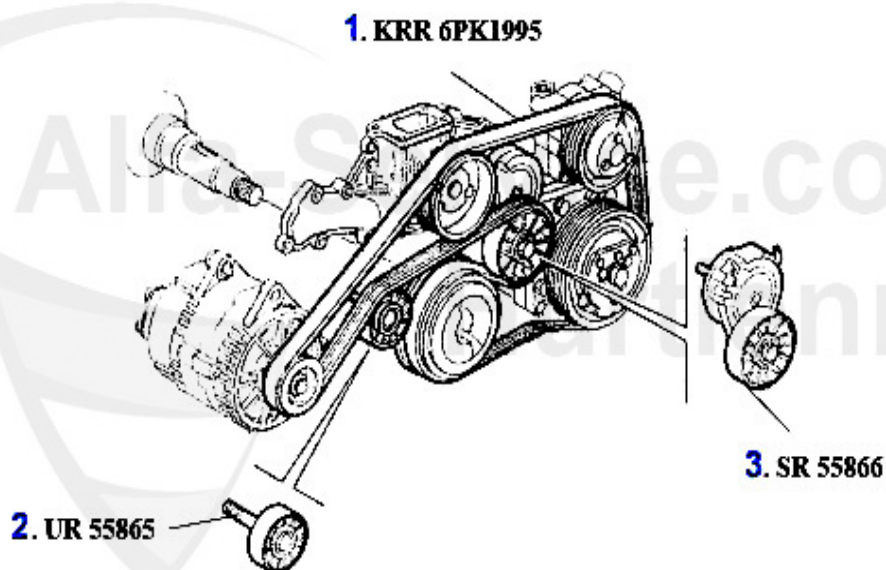

Keilriemen/V-Belt 166 2.0 V6 Turbo

1	KRR6PK199 5	V-BELT 6PK1995, OE.60626658, 147/156/ 166/GTV SPIDER (916) NUOVO GT ALL V6 24 V, GTA GENERATOR/SERVOPUMP/AIR CON COMPRESSOR	29.00 EUR
2	UR55865	IDLER PULLEY FOR DRIVE BELT 156,166,GTV/ SPIDER (916) V6	42.70 EUR
3	SR55866	TENSIONER PULLEY FOR DRIVE BELT 156, 166 V6 24V/GTA	149.00 EUR