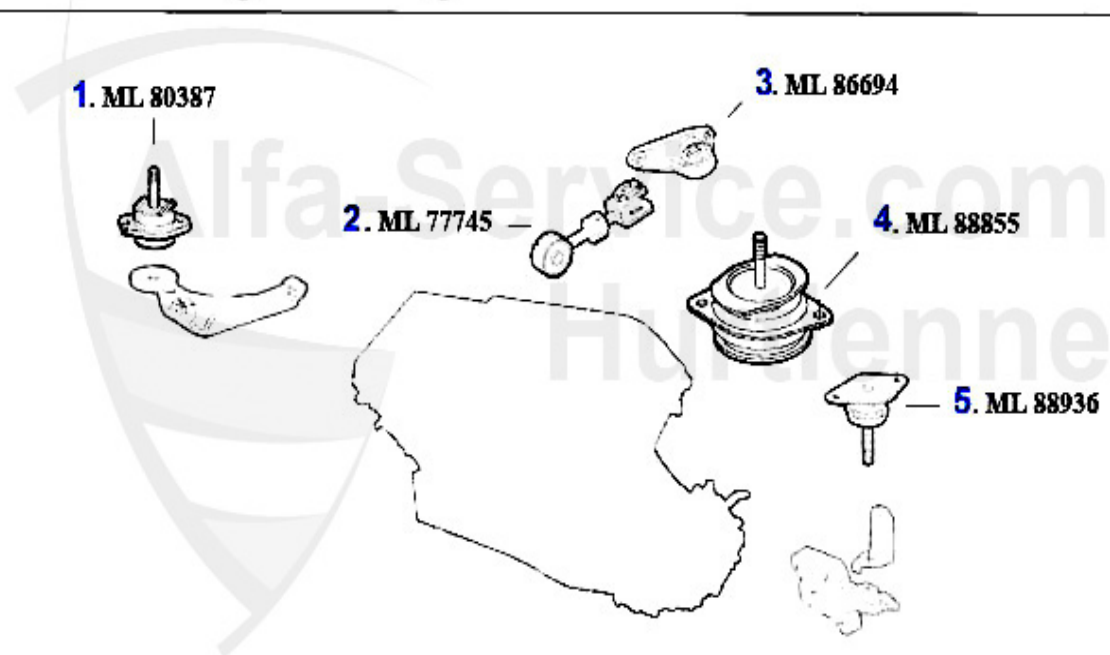

Motorlager/Enginemount 166 V6 24V

1	ML80387	OE. 46480387 ENGINEMOUNT front 166 6-CYLINDER	***
2	ML77745	OE. 60677745 ENGINEROD 166 6-Cylinder	***
3	ML86694	OE. 82486694 ENGINE BRACKET 166 6-Cyl.	179.00 EUR
4	ML88855	OE. 7788855 ENGINEMOUNT RR 166 6-Cyl.	***
5	ML88936	OE. 82488936 ENGINEMOUNT RL 166 6-Cyl.	143.00 EUR