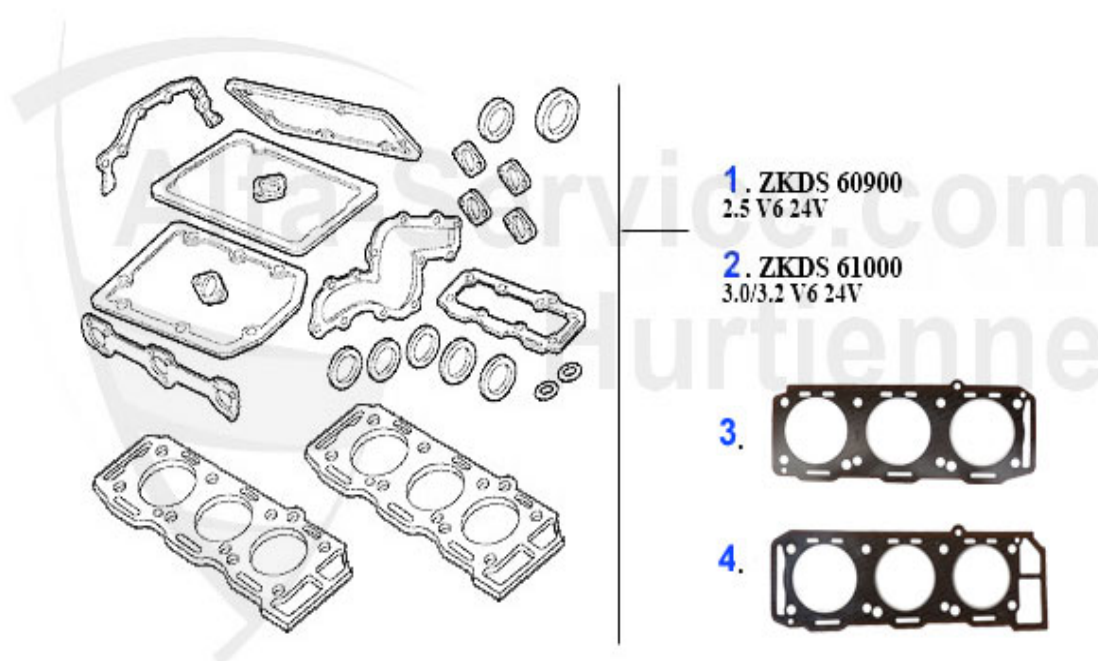

166 > ENGINE > ENGINE GASKETS > 2.5/3.0/3.2 V6 24V > HEAD SET

1	ZKDS60900 HEAD GASKET SET 156,166 2.5 V6 24V	334.90 EUR
2	ZKDS61000 HEAD GASKET SET 147,156,166,GTV/SPIDER (916),NUOVO GT V6 24V/GTA	279.00 EUR
3	ZKD7475 CYLINDER HEAD GASKET V6-24V LEFT 147,156,166,GT+SPIDER 916, REINZ	55.00 EUR
4	ZKD7290 CYLINDER HEAD GASKET RIGHT (REINZ) 147,156,166,GT+SPIDER 916, V6-24V	55.00 EUR