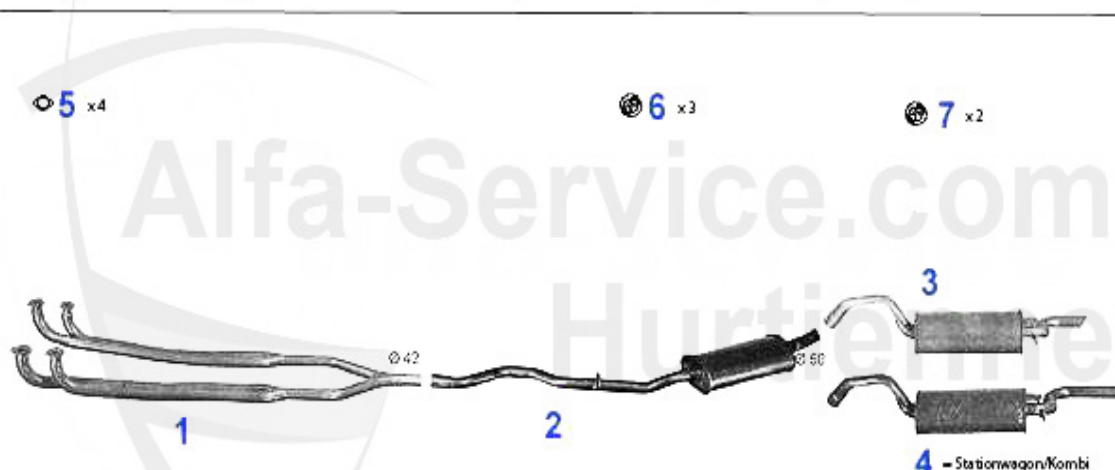

33 (905/7) > EXHAUST SYSTEM > EXHAUST SYSTEM (907) > 1.7 IE 4x4

Abgasanlage/Exhaust System 33/SW (907) 1.7 IE 4x4

33 1.7 i.e. 4x4 (107 cv)

'90-'92

1	VR112001 Hosenrohr 33 (907) 1.7 ie 4x4	157.68 EUR
2	MSD112006 Mitteltopf 33 (907) 1.7 ie 4x4	101.00 EUR
3	NSD112007 REAR SILENCER 33 (907) 1.7 IE 4X4	118.41 EUR
4	NSD112107 REAR SILENCER 33 SW (907) 1.7 IE 4X4	113.65 EUR
5	SAT094405 EXHAUST GASKET ARNA,SUD/SPRINT,33 (905/7),145/6 BOXER	2.90 EUR
6	SAT091012 OE 60503033, RUBBER/EXHAUST MOUNTING DIVERSE TYPES	4.00 EUR