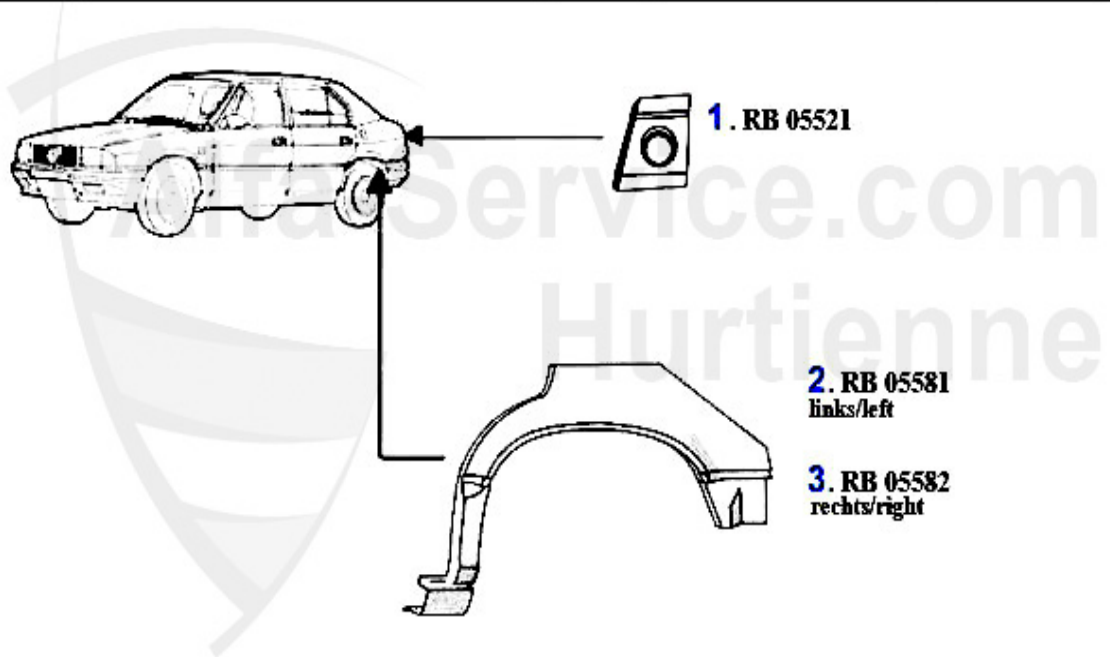

Reparaturbleche/Repairpanels 33 (905/7)

1	RB05521	REPAIR PANEL 33 (905/7), FUEL FILLER	29.00 EUR
2	RB05581	WHEEL HOUSING REAR LEFT 33 (905/7)	49.00 EUR
3	RB05582	WHEEL HOUSING REAR RIGHT 33 (905/7)	49.00 EUR