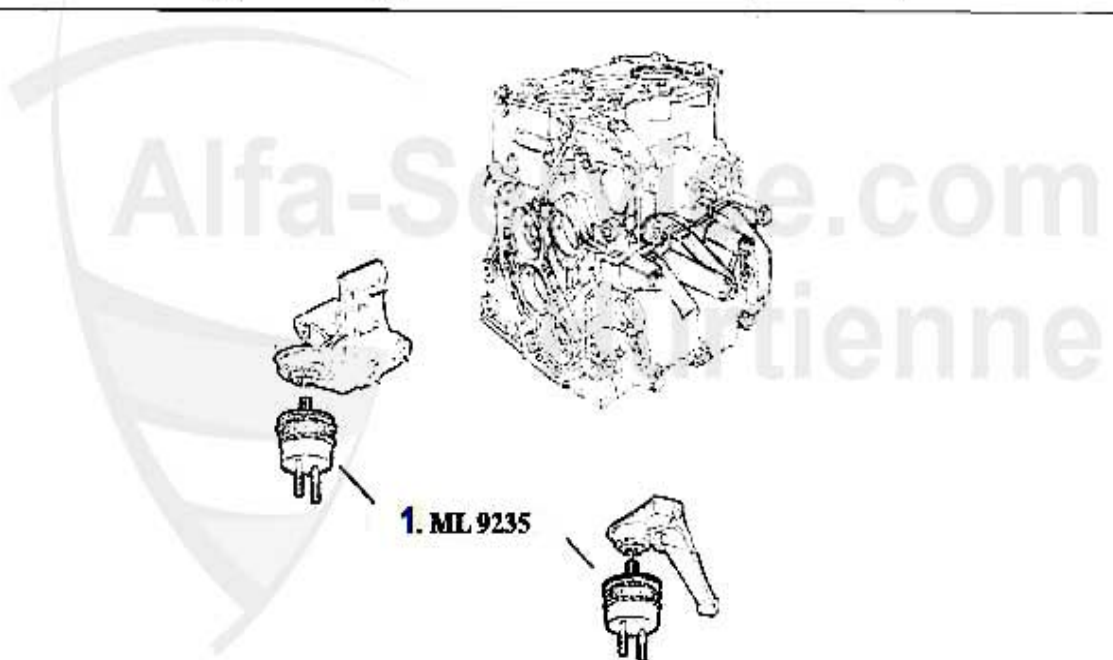

29.90 EUR

Motorlager/Enginemount 33 (905/7) 8V

1 ML87838 OE. 60501321 ENGINEMOUNT Sud/Sprint, 33 (905/7)

Motorlager/Enginemount 33 (907) 16V

1 ML87838 OE. 60501321 ENGINEMOUNT Sud/Sprint, 33 (905/7)

Motorlager/Enginemount 33 (905/7) 1.8 TD