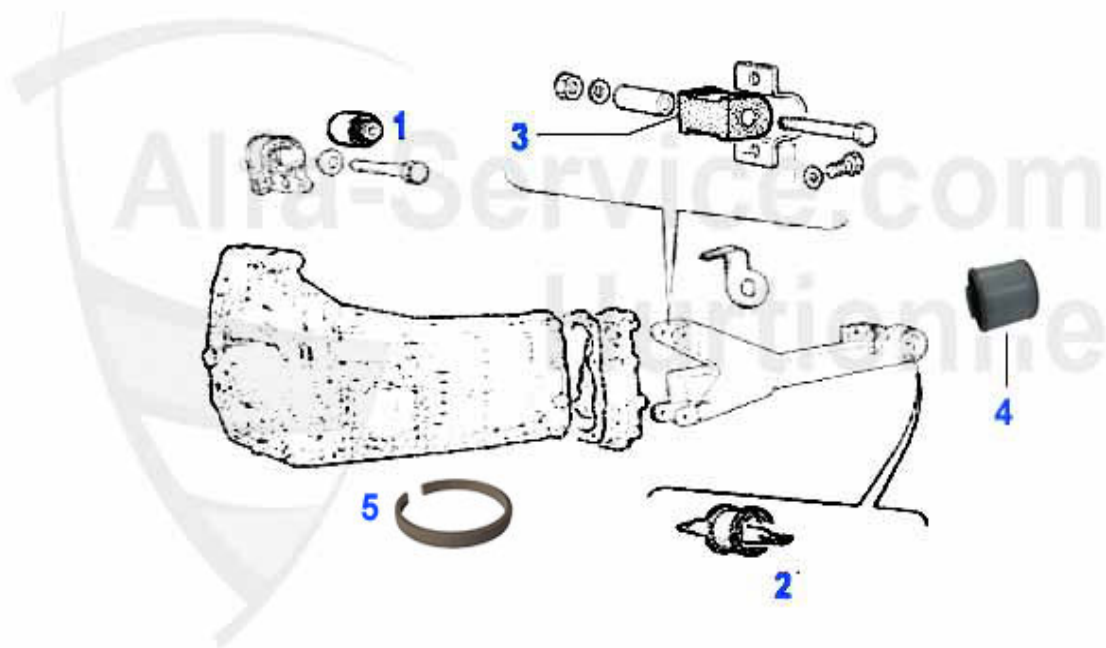

33 (905/7) > DRIVETRAIN > GEARBOX > GEAR MOUNT (907) not 4x4

1	GL2339	OE.60501320 gearbox mount front 33, Arna, Sud/Sprint	***
2	GL38886	OE. 60501314 rear TRANSMISSION MOUNT Sud/Sprint, 33 (905/7)	***
3	GL38718	OE.60502538 silent bloc rear 33 (905/7),145/6 Boxer	18.90 EUR
4	AB38622	GEAR LEVER BUSHING 33,145/6	***
5	SR67069	OE. 60567069 SYNCHRONIZER BOXER GEARBOX	***