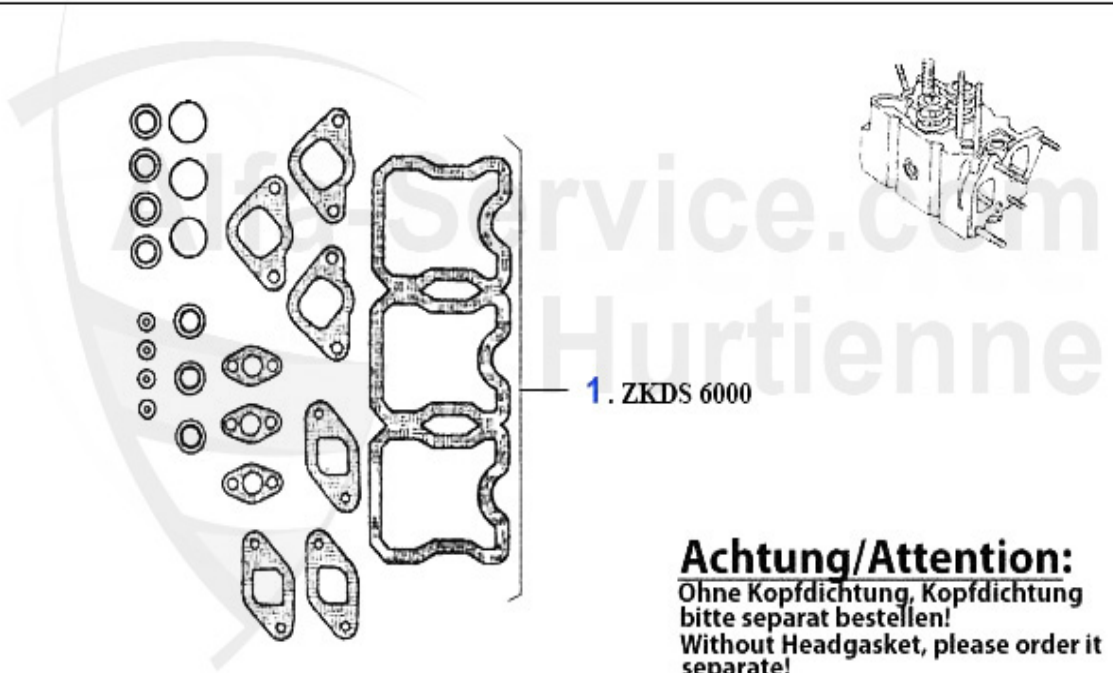

Kopfdichtung/Head Gasket 33 (905/7) 1.8 TD

Achtung/Attention:

Beim Bestellen der Kopfdichtung bitte auf die entsprechende Markierung achten!
Before you order the headgasket, please note the marking!

1. ZKD 11500
1.42 mm

2. ZKD 11510
1.52 mm

3. ZKD 11520
1.62 mm

1	ZKD11500	ZKD Alfetta,6,33,75,90,155,164 1.8 - 2.5 TD Dicke:1.42mm 0 Kerben ACHTUNG: auf St	28.00 EUR
2	ZKD11510	ZKD Alfetta,6,33,75,90,155,164 1.8 - 2.5 TD Dicke: 1.52 mm 1 Kerbe ACHTUNG: auf St	28.00 EUR
3	ZKD11520	Kopfdichtung Alfetta,6,33,75,155,164 1.8 - 2.5 TD dicke: 1.62 mm 2Kerben ACHTUNG: auf St	30.38 EUR

Kopfdichtsatz/Head Set 33 (905/7) 1.8 TD

1 ZKDS6000 HEAD GASKT SET 33 1.8 TD WITHOUT HEAD GASKET

40.01 EUR