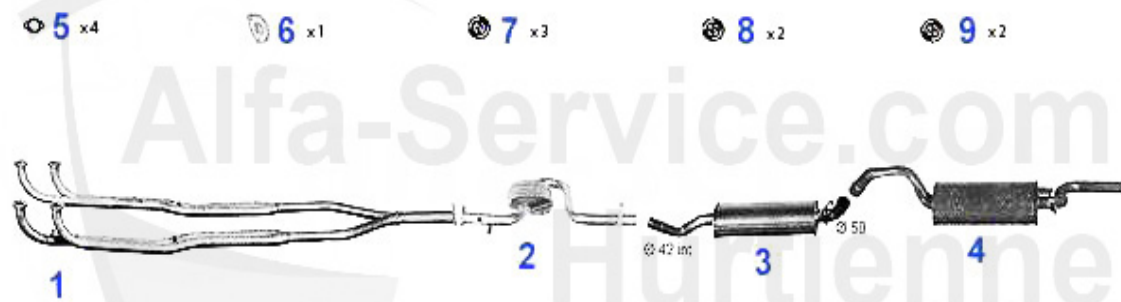

Abgasanlage/Exhaustsystem 33 (905) 1.7 IE KAT 4x4

33 1.7 i.e. 4x4 SPORT WAGON KAT. (102 cv)

'88-8/'92

1	VR62810	OE. 60562810 EXHAUST PIPE 33 SW (905) 1.7 IE KAT 4x4	499.48 EUR
2	KAT38719	OE. 60538719 KATALYSATOR 33 SW (905) 1.7 IE 4x4	641.16 EUR
3	MSD107106	CENTER MUFFLER 33 SW (907) 1.7 ie cat 4x4 88-92	139.00 EUR
4	NSD112107	REAR SILENCER 33 SW (907) 1.7 IE 4X4	113.65 EUR
5	SAT094405	EXHAUST GASKET ARNA,SUD/SPRINT,33 (905/7),145/6 BOXER	2.90 EUR
6	SAT094407	Dichtung VSD 6 2.0/2.5 V6 33 mit Kat, Montreal	4.87 EUR
7	SAT091012	OE 60503033, RUBBER/EXHAUST MOUNTING DIVERSE TYPES	4.00 EUR