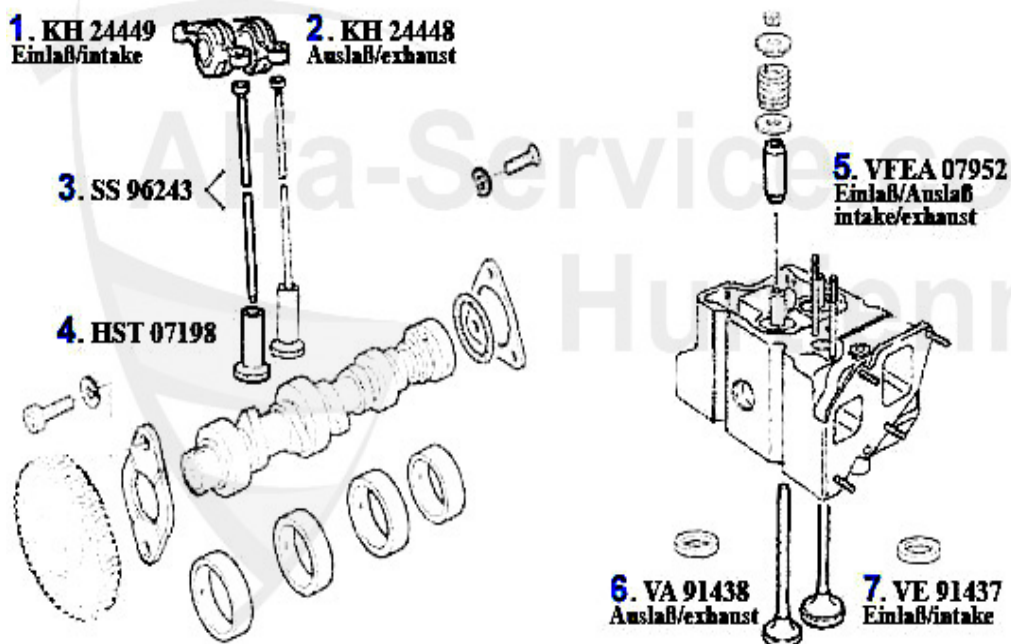

Ventiltrieb/Valve Train 33 (905/7) TD

1	KH24449	OE. 60524449	ROCKER INTAKE 33 (905/7) TD	61.04 EUR
2	KH24448	OE. 60524448	ROCKET EXH. 33 (905/7) TD	61.04 EUR
3	SS96243	OE. 60594243	PUSH ROD 33 (905/7),75,155, 164/Super TD	13.23 EUR
4	HST07198	OE. 60507198	Tappet 33 (905/7),75,155, 164/Super TD	28.73 EUR
5	VFEA07152	OE. 60507152	VALVE GUIDE 33 1.8 TD	10.15 EUR
6	VA91438	OE. 60540864	VALVE EXHAUST 1.8/2.5 TD	81.55 EUR
7	VE91437	OE. 60507189	VALVE INTAKE 1.8/2.5 TD	37.85 EUR