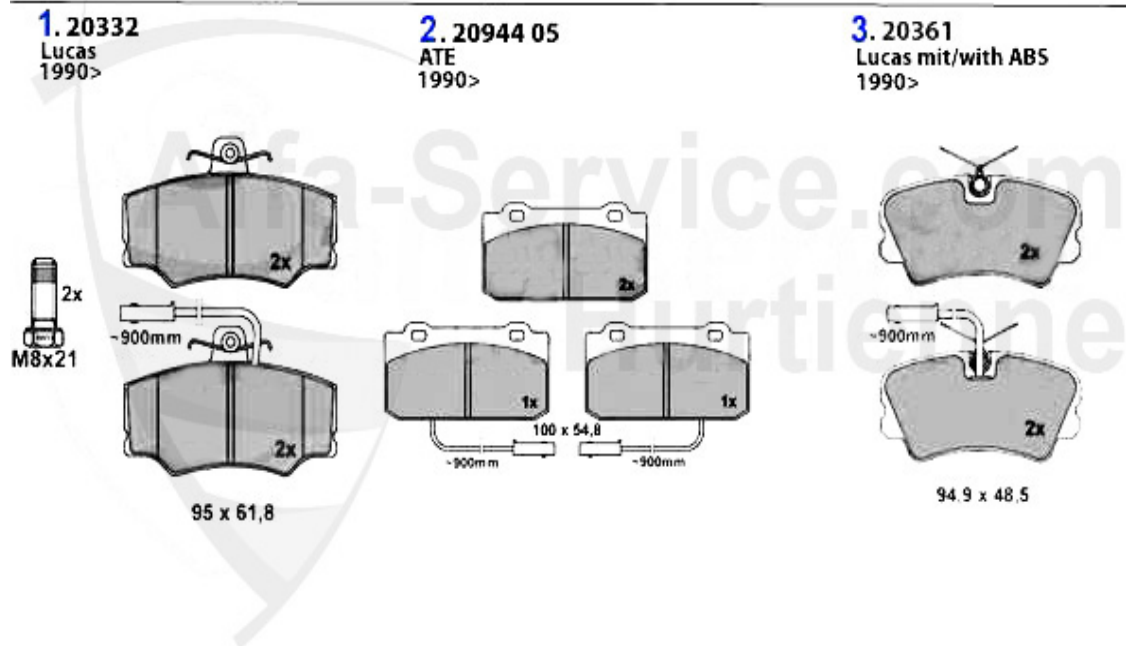

Brembeläge/Brakepads vorne/front 33 (907)

1	20332 170 25	SBB VA mit WE 33 (905/7) 1.4/1.5/ 1.7/16V Bremssystem: Lucas/Bendix	64.00 EUR
2	20944 150 05	FRONT BRAKE PADS WITH WARNING UNIT ARNA 1.2/1.3TI 83-86,33 (905) 1.2/1.3/1.5/ 4x4/QV BRAKE SYSTEM ATE	45.14 EUR
3	20361 165 25	SBB VA Mit WE 33 (905) 1.7/QV,1.8TD 33 (907) 1.4/1.5 ie Bremssystem: Ate	60.12 EUR