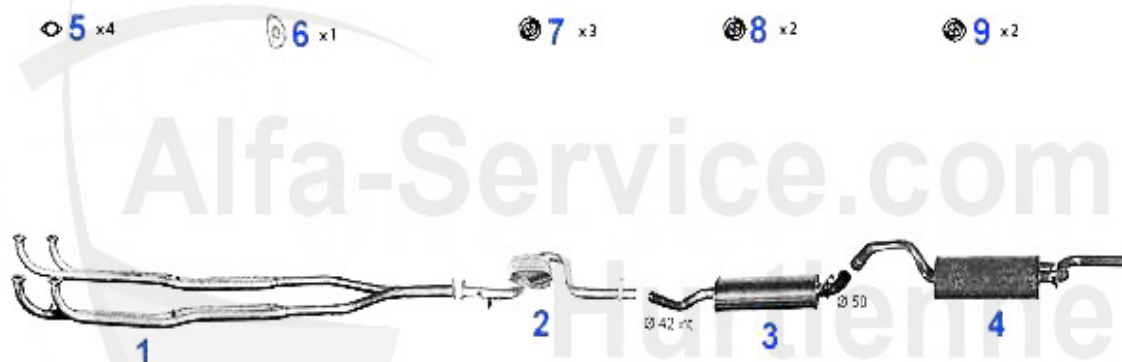

33 (905/7) > EXHAUST SYSTEM > EXHAUST SYSTEM (907) > 1.7 IE 4x4 KAT. >1992

Abgasanlage/Exhaust System 33 SW (907) 1.7 IE 4x4 KAT Bj. >92

33 1.7 i.e. 4x4 SPORT WAGON KAT. (102 cv)

'88-8/'92

1	VR62810	OE. 60562810 EXHAUST PIPE 33 SW (905) 1.7 IE KAT 4x4	499.48 EUR
2	KAT38719	OE. 60538719 KATALYSATOR 33 SW (905) 1.7 IE 4x4	641.16 EUR
3	MSD107106	CENTER MUFFLER 33 SW (907) 1.7 ie cat 4x4 88-92	139.00 EUR
4	NSD112107	REAR SILENCER 33 SW (907) 1.7 IE 4X4	113.65 EUR
5	SAT094405	EXHAUST GASKET ARNA,SUD/SPRINT,33 (905/7),145/6 BOXER	2.90 EUR
6	SAT094407	Dichtung VSD 6 2.0/2.5 V6 33 mit Kat, Montreal	4.87 EUR
7	SAT091012	OE 60503033, RUBBER/EXHAUST MOUNTING DIVERSE TYPES	4.00 EUR