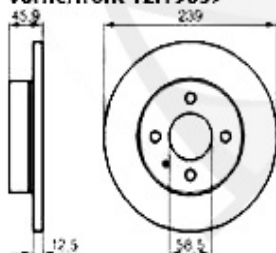

Bremsscheiben/Brakedisks 33 (905/7)

1. BS 118111

1.2/1.3/1.5/QV/4x4 (905)
vorne/front >12.1985

2. BS 118611

1.2/1.3/1.4/1.5/QV/4x4/1.7/1.8 TD (905/7)
vorne/front 12.1985>

3. BS 100751

1.7 IE/QV/16V (905/7)
vorne/front
belüftet/ventil

4. BS 100815

mit/with ABS
hinten/rear

1	BS118111	Bremsscheibe VA Arna 1.2/1.3/ti 33 (905) 1.2/1.3/1.5/4x4/QV bj. >08.86	46.16 EUR
2	BS118611	BRAKE DISC FRONT 33 (905/7) 1.3/1.4/1.5/ 1.7/IE/16V/4X4/QV 86-94	45.01 EUR
3	BS100751	BRAKE DISC FRONT 33 (907) 1.7/IE/16V/ 4X4/QV,SUD SPRINT 1.7	59.99 EUR
4	BS100615	OE. 60750699 REAR BRAKE DISC SUD/SPRINT	***
4	BS100815	Bremsscheibe HA 33 (907) 1.4/1.5/ 1.7/ie/16V,145/6 1.4/1.6/1.7/1.8/ 2.0/ie/16V/TS/1.9/TD/JTD/alle mit ABS,155 1.6/1.7/2.0/16V/TS/2.5 V6/ TD bj. 05.96>	17.90 EUR