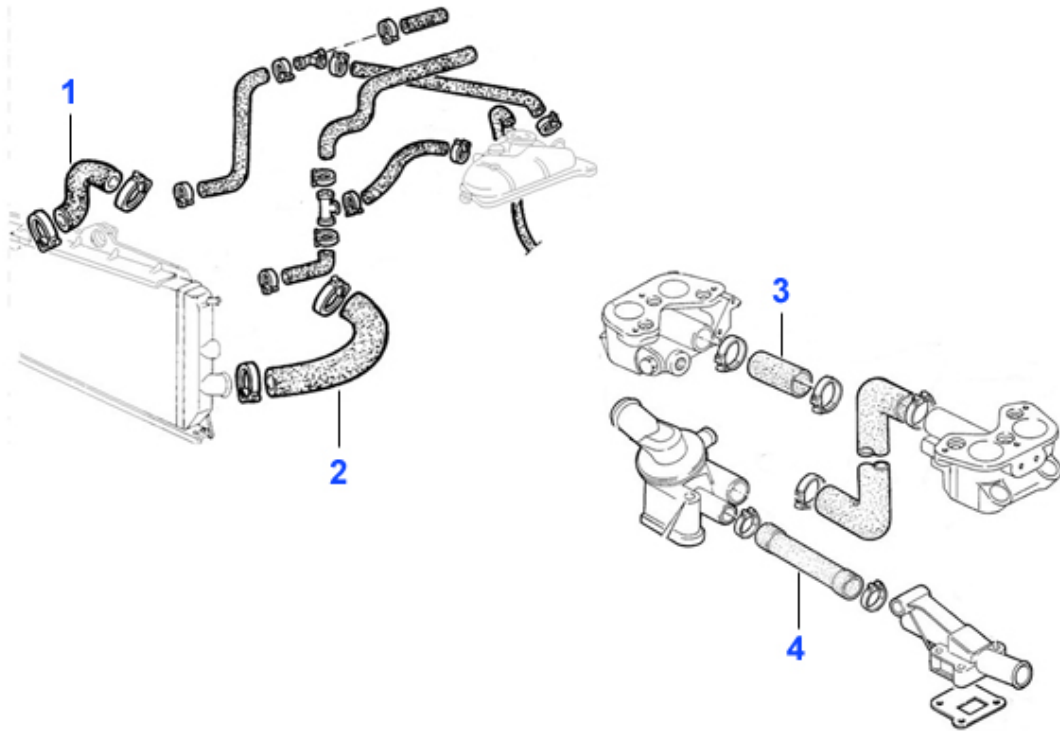

Thermostat 33 (907) 16V

1. TH 595386

1 TH595386 THERMOSTAT 1.4/1.5/1.6/1.7 IE 33, 145/6 (WITH HOUSING)

Wasserpumpe/Waterpump 33 (907) 16V

1. WP 02110

1 WP02110 OE. 60614390 WATER PUMP BOXER

62.50 EUR

33 (905/7) > ENGINE > COOLING SYSTEM > (907) 16V > HOUSES