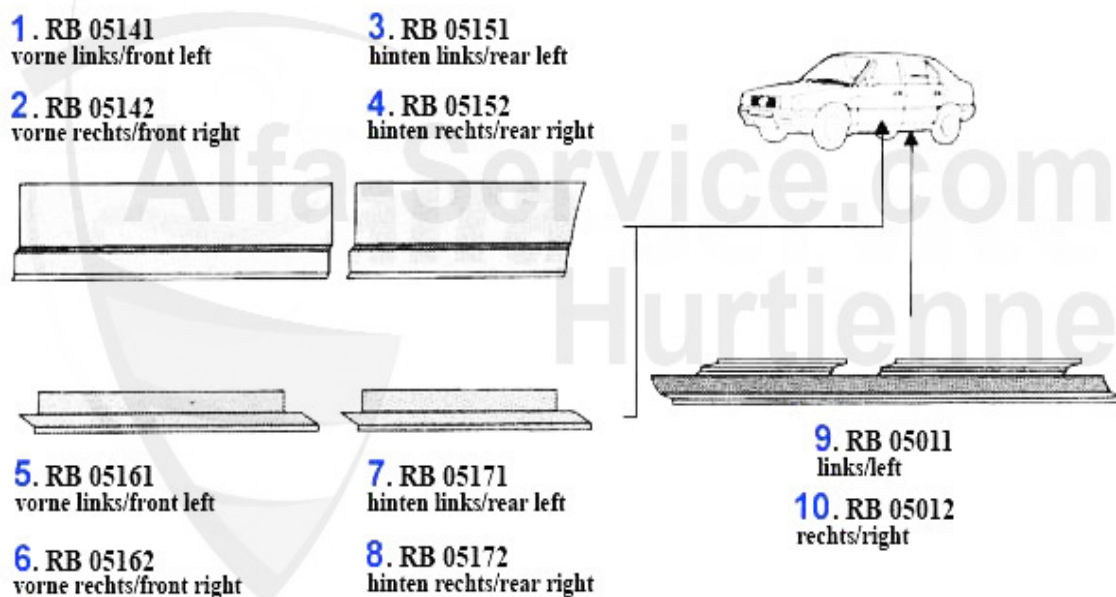

Reparaturbleche/Repairpanels 33 (905/7)

1	RB05141	EXTERIOR DOOR PANEL FRONT LEFT 33 (905/7)	45.65 EUR
2	RB05142	EXTERIOR DOOR PANEL FRONT RIGHT 33 (905/7)	45.65 EUR
3	RB05151	EXTERIOR DOOR PANEL REAR LEFT 33 (905/7)	27.55 EUR
4	RB05152	EXTERIOR DOOR PANEL REAR RIGHT 33 (905/7)	27.55 EUR
5	RB05161	Türboden VL 33 (905/7)	15.85 EUR
6	RB05162	Türboden VR 33 (905/7)	15.85 EUR
7	RB05171	Door bottom rear left AR 33 (905/7)	15.85 EUR
8	RB05172	Door bottom rear right AR33 (905/7)	15.85 EUR
9	RB05011	OUTER SILL LEFT 33 (905/7)	46.51 EUR
10	RB05012	OUTER SILL RIGHT 33 (905/7)	***