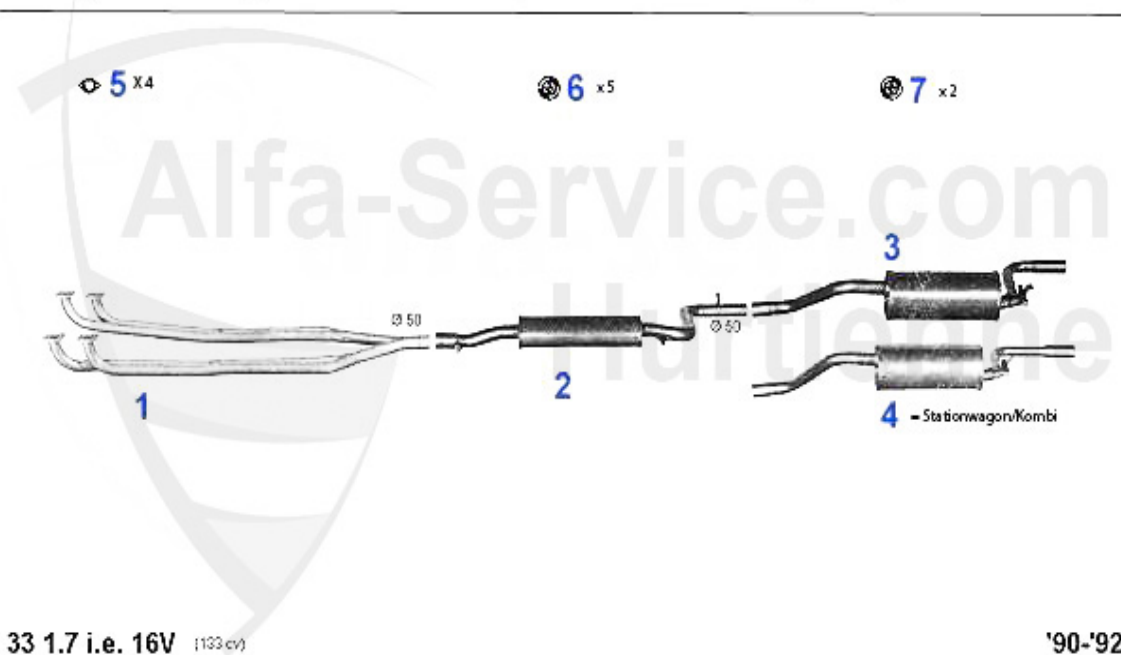

Abgasanlage/Exhaust System 33/SW (907) 1.7 IE 16V

1	VR112201 Hosenrohr 33 (907) 1.7 ie 16V	***
2	MSD112206 Mitteltopf 33 (907) 1.7 ie 16V ohne Kat.	219.90 EUR
3	NSD112207 REAR SILENCER 33 (907) 1.7 IE 16V	113.65 EUR
4	NSD112307 REAR SILENCER 33 SW (907) 1.7 IE 16V	130.90 EUR
5	SAT094405 EXHAUST GASKET ARNA,SUD/SPRINT,33 (905/7),145/6 BOXER	2.90 EUR
6	SAT091012 OE 60503033, RUBBER/EXHAUST MOUNTING DIVERSE TYPES	4.00 EUR