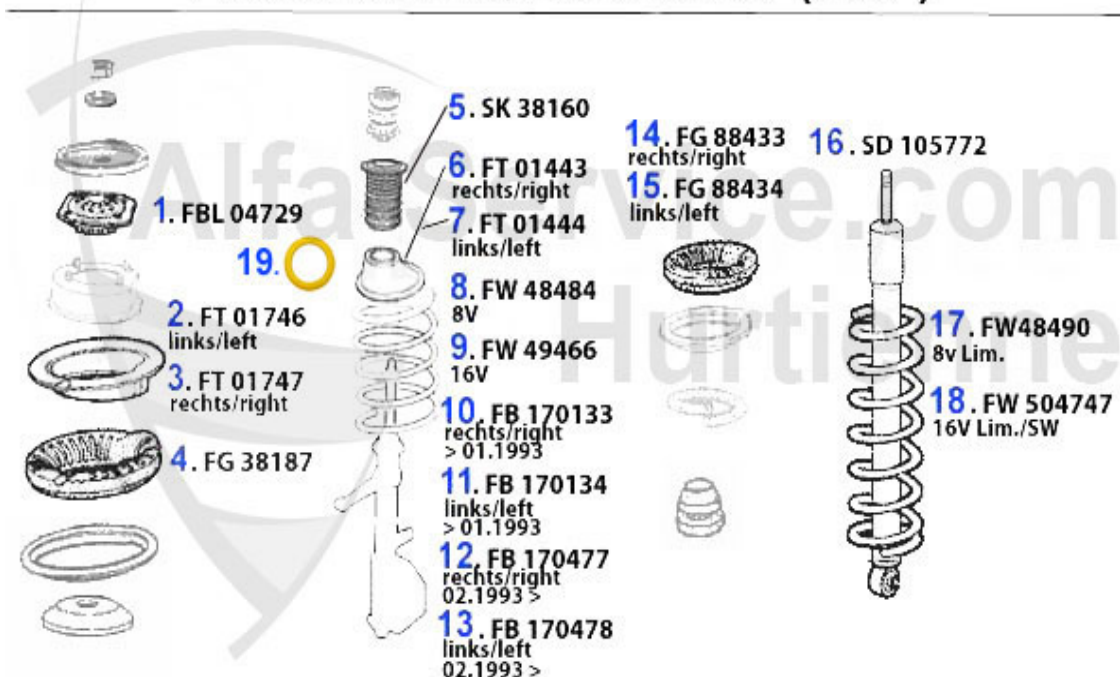

Federbeine/Struts 33 (907)

1	FBL04729	OE.60504729 Strut bearing front 33 (907)	***
2	FT01746	SUPERIOR SPRING CUP 33 (905/7) FRONT RIGHT	***
3	FT01747	SUPERIOR SPRING CUP 33 (905/7) FRONT LEFT	***
4	FG38187	Rubber ring front spring Arna Sud/Sprint,33/SW (905/7)	13.49 EUR
5	SK38160	OE. 60501744 RUBBER BOOT PROTECTOR	15.90 EUR
6	FT01443	Spring Plate OE.605 01 443 Right	48.00 EUR
7	FT01444	OE. 60501444 SPRING PLATE LEFT	48.00 EUR
8	FW48484	Fahrwerksfeder vorne 33 (905/7) Bj. 88>	***
9	FW49466	OE. 60570591 FRONT SPRING 33 (907) 16V	69.00 EUR
10	FB170133	Federbein vorne rechts 33/SW (907) außer 1.7 ie 16V/1.8 TD,2-Rohr Gas	***
11	FB170134	Federbein vorne links 33/SW (907) außer 1.7 ie 16V/1.8 TD,2-Rohr Gas	***
12	FB170477	SPRING STRUT FRONT RIGHT 33/SW (907) 02.93Y>, DOUBLE EFFECT GAS	***
13	FB170478	SPRING STRUT FRONT LEFT 33/SW (907) 02.93>, DOUBLE EFFECT GAS	***
14	FG88433	Federstützring HA 33/SW (905/7)	14.51 EUR
15	FG88434	Federstützring HA 33/SW (905/7)	9.75 EUR
16	SD105772	Stossdämpfer hinten 33 (905/7) oben Stift/unten Auge,2-Rohr Gas	114.99 EUR
17	FW48490	Fahrwerksfeder hinten 33 (905/7)	49.14 EUR
18	FW504747	OE. 60504747 REAR SPRING 33 (907) SW/16V	70.78 EUR
19	FBL801025	OE. 60501446/01741/3 STRUT BEARING	26.00 EUR