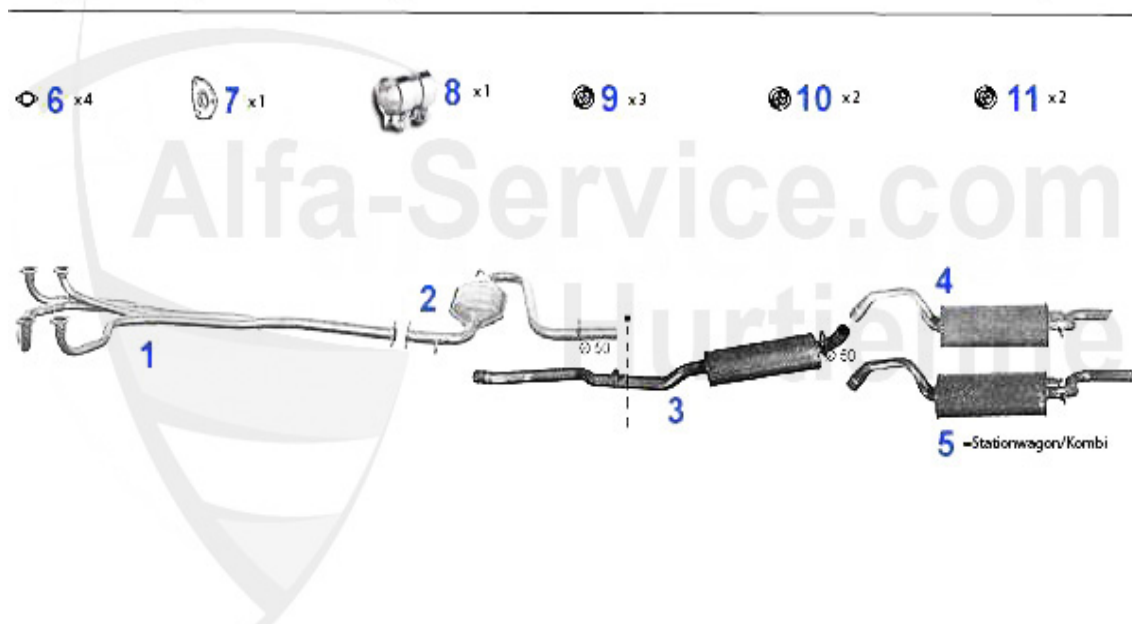

Abgasanlage/Exhaust System 33/SW (907) 1.7 IE 16V 4x4 KAT Bj. >92

33 1.7 i.e. 16V 4X4 KAT. (128 cv)

• ZU KUERZEN (= OE 60547146)

'90-8/'92

1	VR112801 Hosenrohr 33 (907) 1.7 ie 16V kat bj. 09.92>	423.16 EUR
2	KAT112433 CATALYST 33 (907) 1.7 IE 16V KAT	641.16 EUR
3	MSD112406 Mitteltopf 33 (907) 1.7ie 16V 4x4	189.00 EUR
4	NSD112007 REAR SILENCER 33 (907) 1.7 IE 4X4	118.41 EUR
5	NSD112107 REAR SILENCER 33 SW (907) 1.7 IE 4X4	113.65 EUR
6	SAT094405 EXHAUST GASKET ARNA,SUD/SPRINT,33 (905/7),145/6 BOXER	2.90 EUR
7	02 059 3 0 EXHAUST GASKET, SPIDER CATALYST 1986-93 CATALYST-MIDDLE EXHAUST	6.50 EUR
8	RV501205 PIPE CONNECTION 50 mm	14.88 EUR
9	SAT091012 OE 60503033, RUBBER/EXHAUST MOUNTING DIVERSE TYPES	4.00 EUR