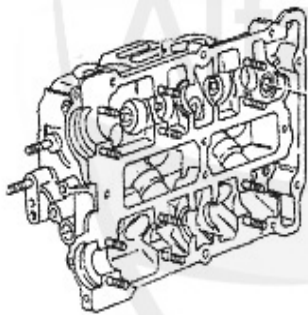

33 (905/7) > ENGINE > ENGINE GASKETS > (907) 16V > HAEDSCREW SET

Kopfschraubensatz/Haed Screw Set 33 (907) 1.7 IE 16V