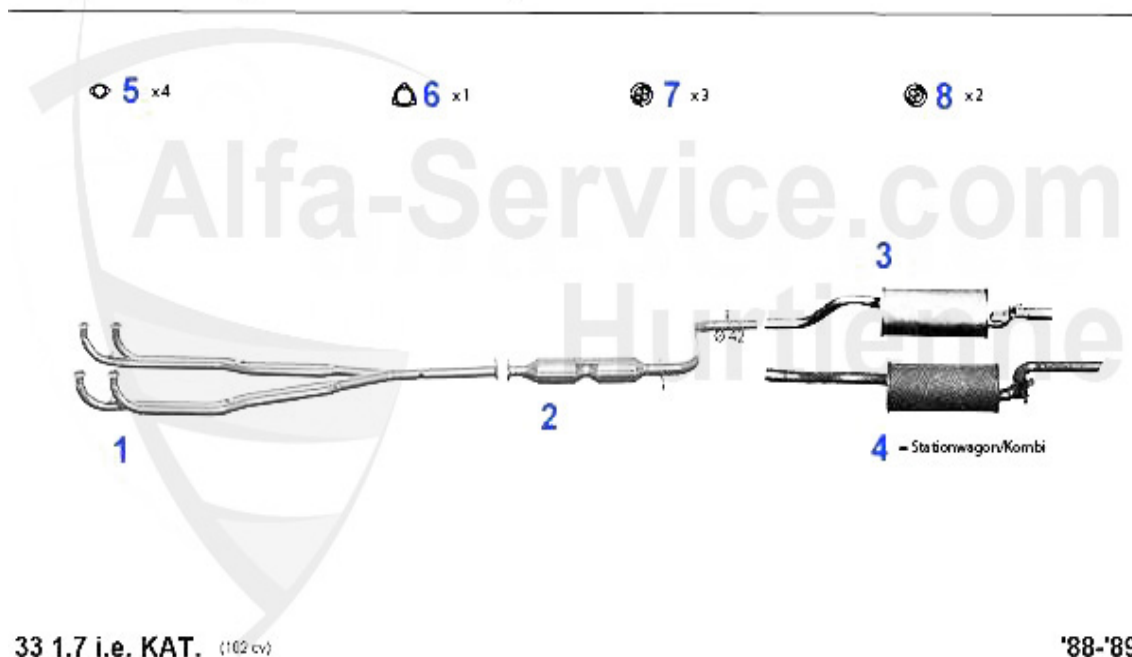

33 (905/7) > EXHAUST SYSTEM > EXHAUST SYSTEM (905) > 1.7 QV/IE KAT.

Abgasanlage/Exhaustsystem 33 (905) 1.7 QV/IE KAT

1	VR106631 Hosenrohr 33 (907) 1.7 ie bj.90-92	499.48 EUR
2	KAT106633 CATALYST 33/SW (907) 1.7 IE 90-92	549.86 EUR
3	NSD106607 REAR SILENCER SUD/SPRINT 1.7 QV 33 (905/7) 1.4 - 1.7 IE 11.86>	91.82 EUR
5	SAT094405 EXHAUST GASKET ARNA,SUD/SPRINT,33 (905/7),145/6 BOXER	2.90 EUR
6	SAT094407 Dichtung VSD 6 2.0/2.5 V6 33 mit Kat, Montreal	4.87 EUR
7	SAT091012 OE 60503033, RUBBER/EXHAUST MOUNTING DIVERSE TYPES	4.00 EUR