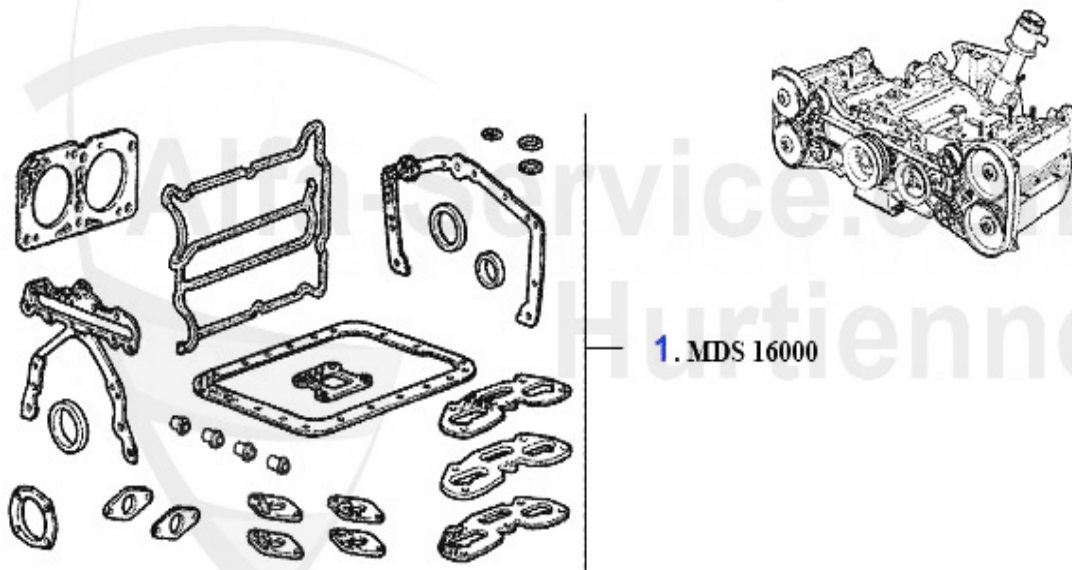

Motordichtsatz/Full Set 33 (907) 1.7 IE 16V

1 MDS16000 ENGINE GASKET SET 145/146/33 1.7 IE 16V 91-97 incl.head gasket and valve stem

175.00 EUR