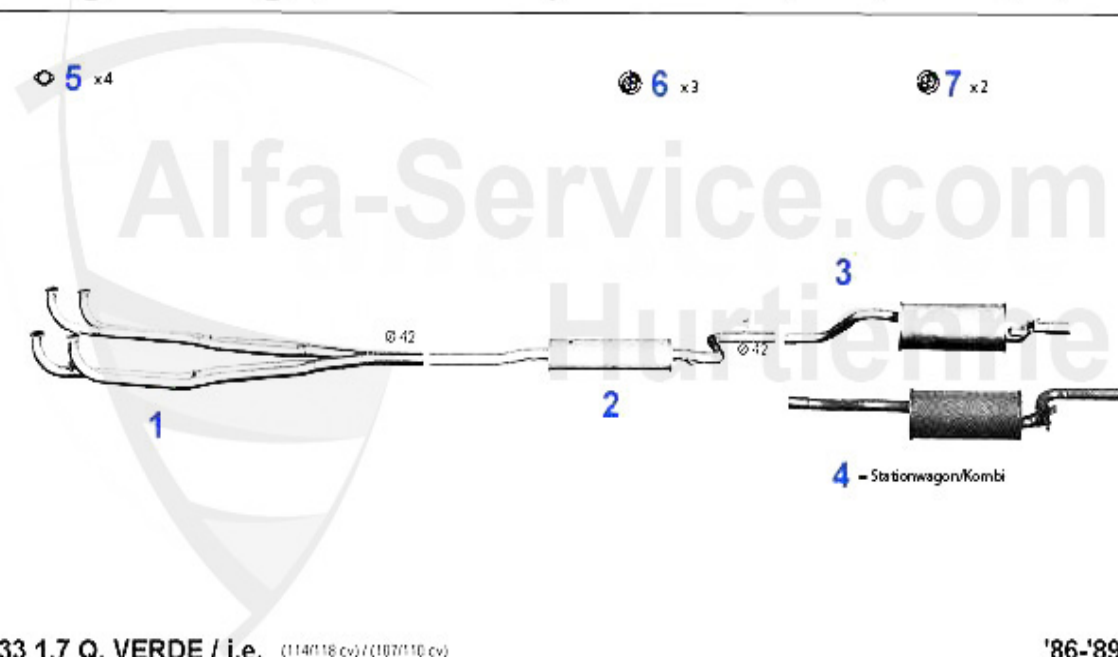

Abgasanlage/Exhaustsystem 33 (905) 1.7 QV/IE

1	VR106601 Hosenrohr Sud/Sprint 1.7 QV 33 (907) 1.5/1.7 ie bj. 90-92	123.64 EUR
2	MSD106076 MIDDLE SILENCER SUD 1.3/TI & 1.5/TI,33 (905) 1.3,1.5/QV,1.7IE,33 (907) 1.4 & 1.7 IE	109.00 EUR
3	NSD106607 REAR SILENCER SUD/SPRINT 1.7 QV 33 (905/7) 1.4 - 1.7 IE 11.86>	91.82 EUR
5	SAT094405 EXHAUST GASKET ARNA,SUD/SPRINT,33 (905/7),145/6 BOXER	2.90 EUR
6	SAT091012 OE 60503033, RUBBER/EXHAUST MOUNTING DIVERSE TYPES	4.00 EUR