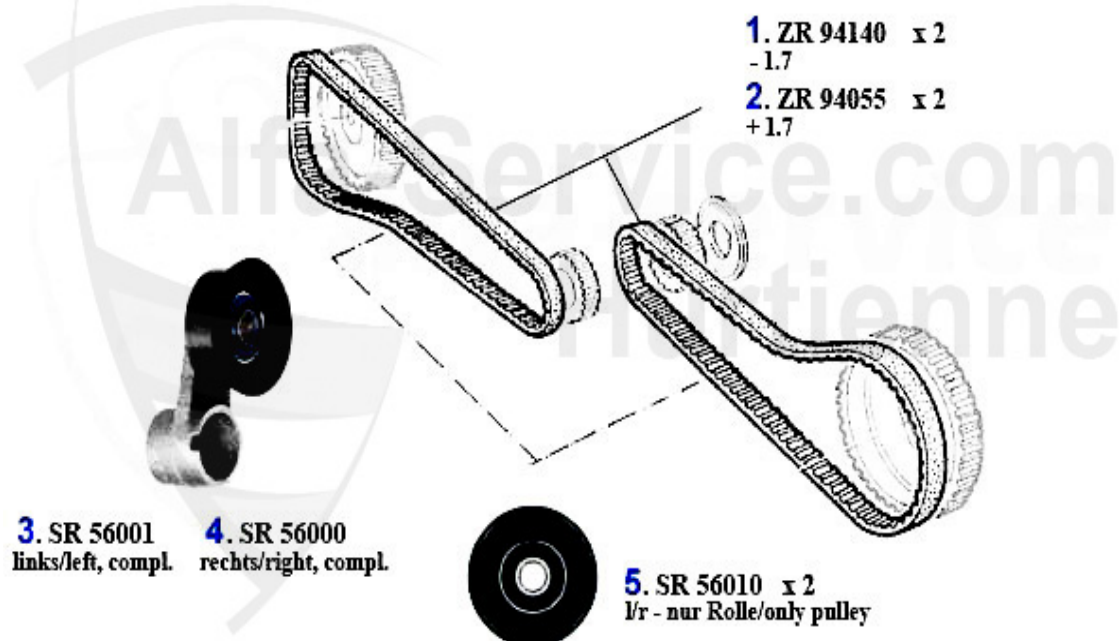

Zahnriemen/Timingbelt 33 (905/7) 8V

1	ZR94140	OE. 60503002 TIMING BELT BOXER	34.00 EUR
2	ZR94055	DRIVE BELT 100S170 33 (905/7) 1.3/1.5/ 1.7/ie/16V/QV,145/6 1.4/1.6 ie CAMSHAFT	23.21 EUR
3	SR56001	OE. 60504225 BELTSTRETCHER left BOXER	88.00 EUR
4	SR56000	OE. 60504224 BELTSTRETCHER right BOXER	88.00 EUR
5	SR56010	DRIVE BELT TENSIONER 33,145/6 IE 16V (ONLY PULLEY)	32.01 EUR