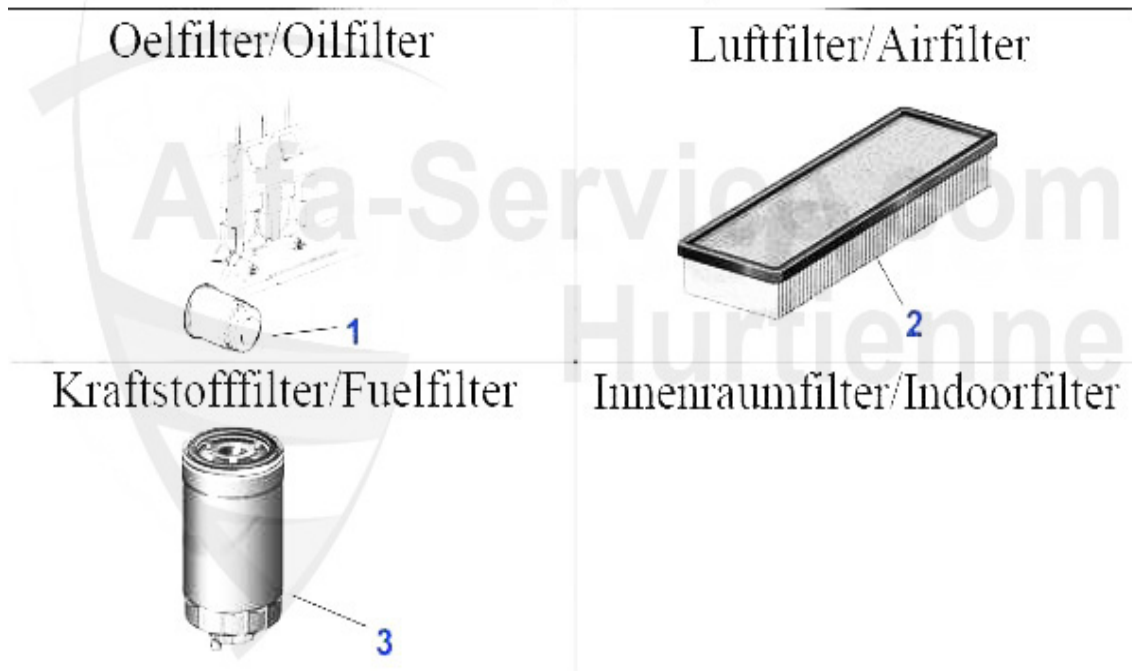

Filter 33 (905/7) TD

1	OF123	OE. 60553431/60537470/60533494/60521128 OILFILTER	11.00 EUR
2	LF185	AIR FILTER 33 (905/7),145/6 BOXER, FIRM	20.90 EUR
3	KF234	Kraftstoff-Filter 6,33,75,90,145/6 155,164 Alfetta,Giulietta 1.8/1.9/2 .0/2.4/2.5 TD Anschraubpatrone	19.08 EUR