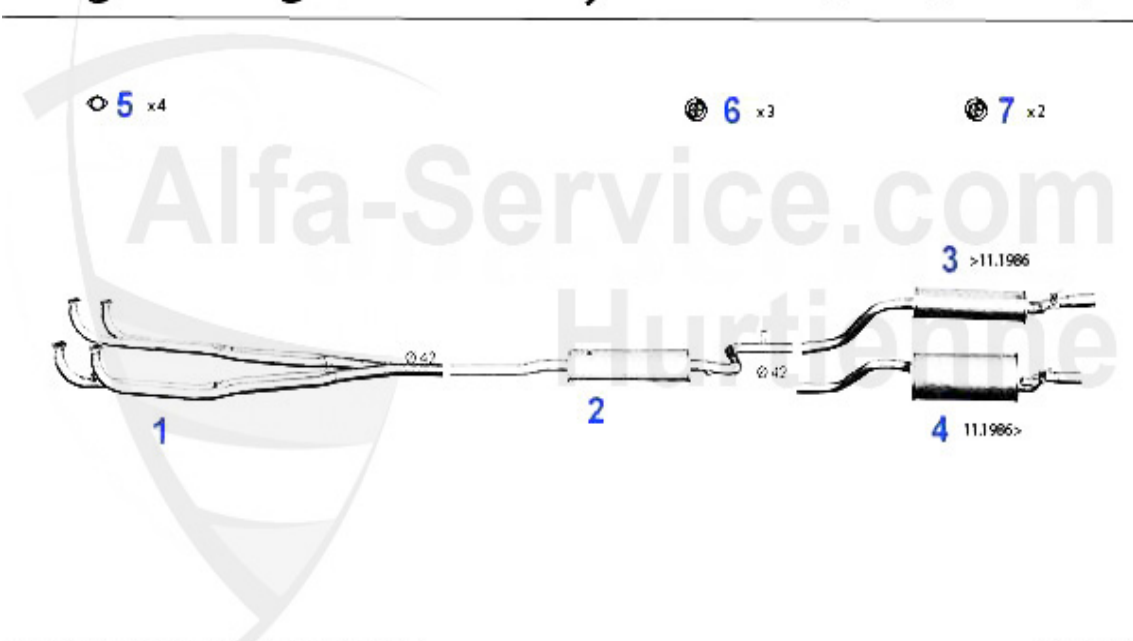

Abgasanlage/Exhaustsystem 33 (905) 1.5 QV

33 1.5 QUADRIFOGLIO VERDE/TI (105 cv)

7/'84-'89

1	VR106301 FRONT PIPE SUD/SPRINT 1.5 TI 82-84,33 (905 & 907) 1.3,1.4,1.5/QV	270.00 EUR
2	MSD106076 MIDDLE SILENCER SUD 1.3/TI & 1.5/TI,33 (905) 1.3,1.5/QV,1.7IE,33 (907) 1.4 & 1.7 IE	109.00 EUR
3	NSD106307 REAR SILENCER 33 (905) 1.5 QV 7.84-11.86	76.95 EUR
4	NSD106607 REAR SILENCER SUD/SPRINT 1.7 QV 33 (905/7) 1.4 - 1.7 IE 11.86>	91.82 EUR
5	SAT094405 EXHAUST GASKET ARNA,SUD/SPRINT,33 (905/7),145/6 BOXER	2.90 EUR
6	SAT091012 OE 60503033, RUBBER/EXHAUST MOUNTING DIVERSE TYPES	4.00 EUR