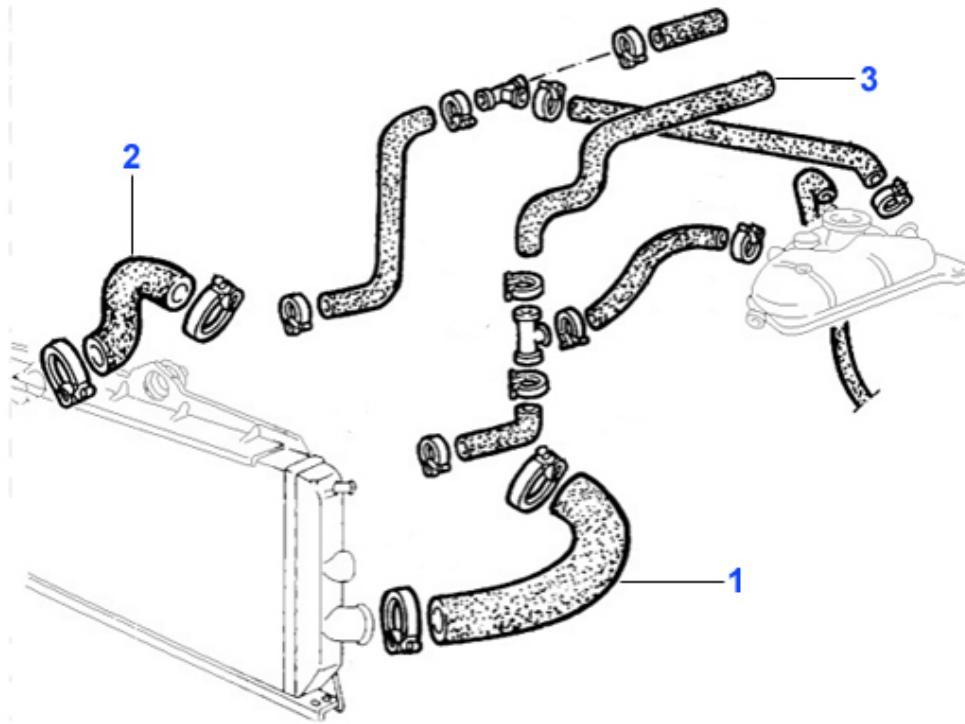

Wasserpumpe/Waterpump 33 (905/7) 8V

1. WP 02110

1 WP02110 OE. 60614390 WATER PUMP BOXER

62.50 EUR

33 (905/7) > ENGINE > COOLING SYSTEM > (905/7) 8V > HOUSES

1	KWS03117 Kühlwasserschlauch unten Sud/Sprint Mot. 058087>,33 (905)	***
2	KWS02968 UPPER WATER HOSE SUD/SPRINT, 33 (905)	18.90 EUR
3	KWS06768 RADIATOR HOSE 33 (905) 1.3/1.5/1.7 ie	15.70 EUR