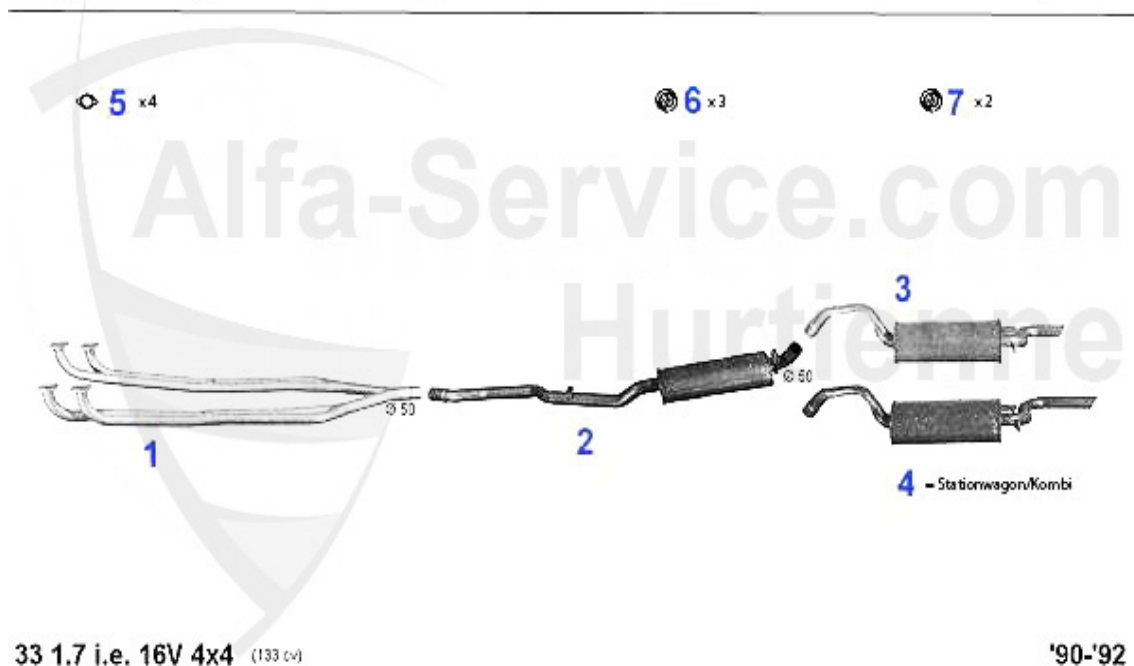

33 (905/7) > EXHAUST SYSTEM > EXHAUST SYSTEM (907) > 1.7 IE 16V 4x4 >1992

Abgasanlage/Exhaust System 33/SW (907) 1.7 IE 16V 4x4 Bj. >92

1	VR112201 Hosenrohr 33 (907) 1.7 ie 16V	***
2	MSD112406 Mitteltopf 33 (907) 1.7ie 16V 4x4	189.00 EUR
3	NSD112007 REAR SILENCER 33 (907) 1.7 IE 4X4	118.41 EUR
4	NSD112107 REAR SILENCER 33 SW (907) 1.7 IE 4X4	113.65 EUR
5	SAT094405 EXHAUST GASKET ARNA,SUD/SPRINT,33 (905/7),145/6 BOXER	2.90 EUR
6	SAT091012 OE 60503033, RUBBER/EXHAUST MOUNTING DIVERSE TYPES	4.00 EUR