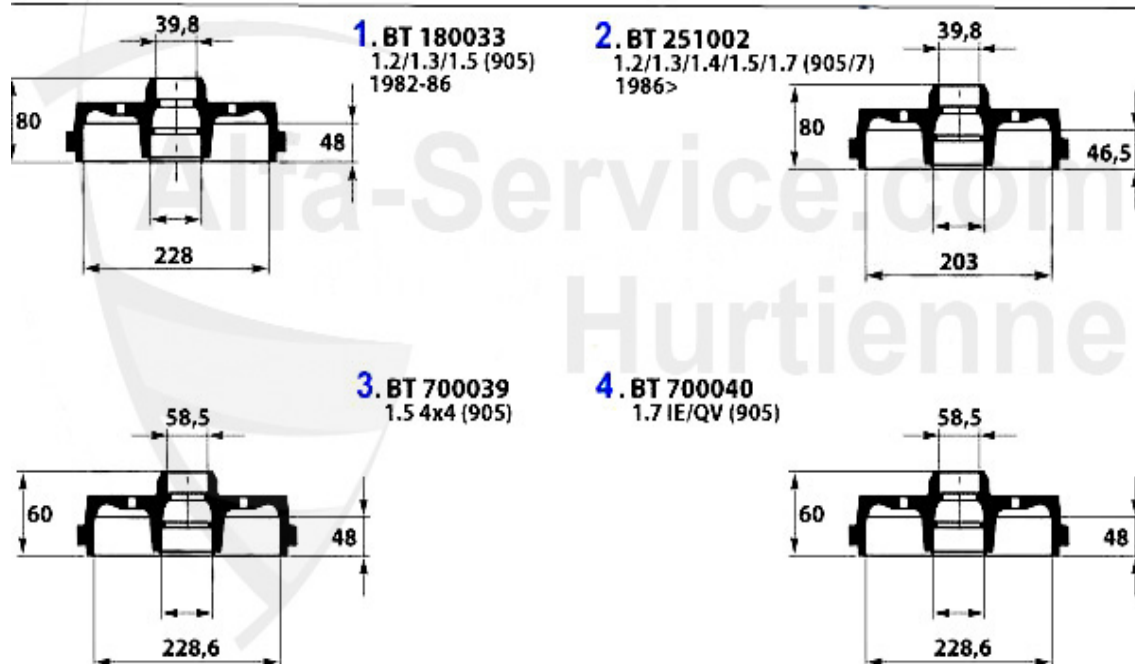

Bremstrommeln/Brakedrums 33 (905/7)

1	BT180033	BRAKE DRUM 33 (905) 1.2/1.3/1.5 83-89, SUD/SPRINT 1.4 79-89	108.99 EUR
2	BT251002	REAR BRAKE DRUM AR33 (905) 1.2/1.3/1.5/ 1.8 TD 10.86, AR33 (907)	***
3	BT700039	BRAKE DRUM 33 (905) 1.5 4X4	122.08 EUR
4	BT700040	BRAKE DRUM 33 (905) 1.7 IE/QV	***