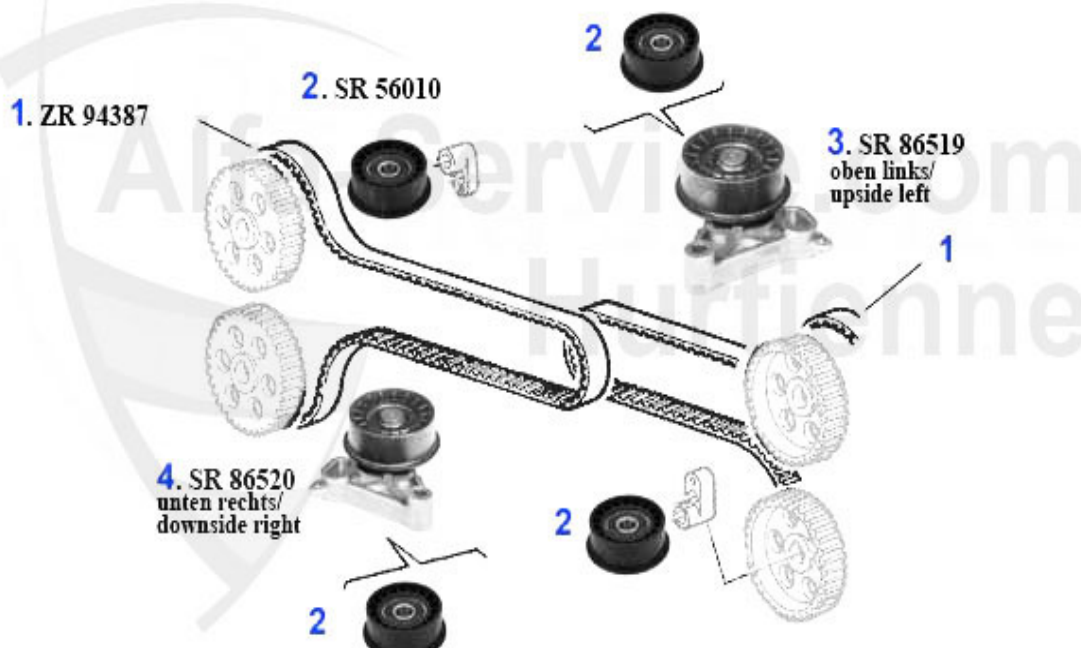

Zahnriemen/Timingbelt 33 (907) 16V

1	ZR94387	OE. 60556211 TIMINGBELT BOXER 16V	41.00 EUR
2	SR56010	DRIVE BELT TENSIONER 33,145/6 IE 16V (ONLY PULLEY)	32.01 EUR
3	SR86519	OE. 60537976/60586519 BELT STRETCHER 1.7 IE 16V BOXER ONLY HOLDING PLATE	99.00 EUR
4	SR86520	BELTSTRETCHER (ONLY ROLL) FOR 145/6 1.7 IE 16V BOXER	56.04 EUR