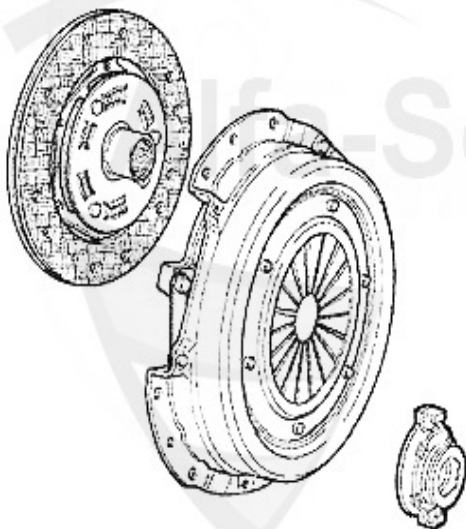

Kupplungs-Kit/Clutch Set 33/SW (907)

1. KK 056002

Ø 200 mm

1.4/1.6 IE

2. KK 338001

Ø 200 mm

1.7 IE/16V/4x4

3. KK 450001

Ø 200 mm

1.8 TD

1	KK056002	CLUTCH SET ARNA,SUD (901) 1.2/1.3 33 (905/7) 1.4IE/1.5/IE	288.99 EUR
2	KK338001	OE. 5893958 CLUTCH KIT BOXER 200 mm	222.99 EUR
3	KK450001	CLUTCH SET 33 1.8 TD 86-94	209.27 EUR