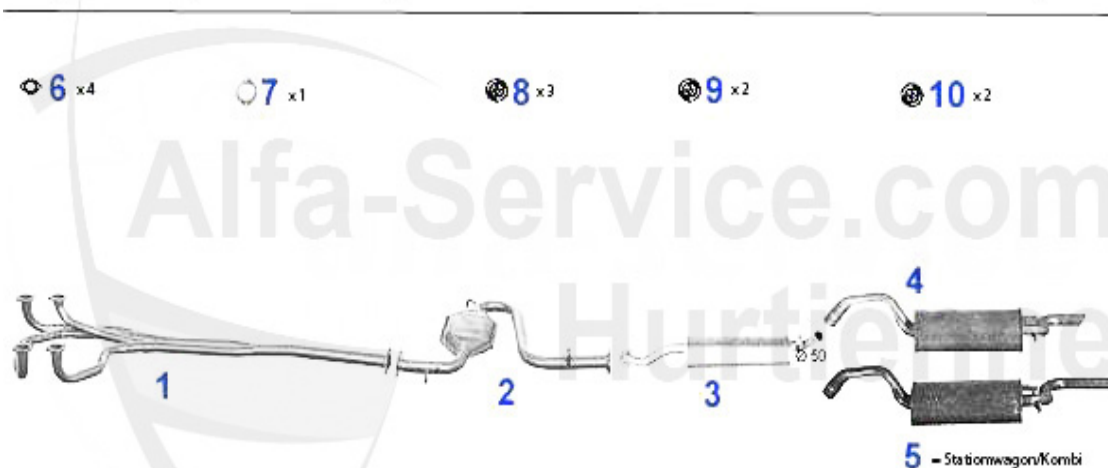

33 (905/7) > EXHAUST SYSTEM > EXHAUST SYSTEM (907) > 1.7 IE 16V KAT 4x4 1992

Abgasanlage/Exhaust System 33/SW (907) 1.7 IE 16V 4x4 KAT Bj. 92>

33 1.7 i.e. 16V 4x4 KAT. (120 cv)

9/'92-'94

1	VR112801 Hosenrohr 33 (907) 1.7 ie 16V kat bj. 09.92>	423.16 EUR
2	KAT112833 CATALYST 33 (907) 1.7 IE 16V 4X4 KAT 92-94	610.39 EUR
3	MSD112806 Mitteltopf 33 (907) 1.7 ie 16V 4x4 kat bj. 92-94	94.61 EUR
4	NSD112007 REAR SILENCER 33 (907) 1.7 IE 4X4	118.41 EUR
5	NSD112107 REAR SILENCER 33 SW (907) 1.7 IE 4X4	113.65 EUR
6	SAT094405 EXHAUST GASKET ARNA,SUD/SPRINT,33 (905/7),145/6 BOXER	2.90 EUR
7	SAT47140 OE. 60547140 SEALING GASKET f. KATALYS. 33/SW (907) 1.7 IE 16V	5.90 EUR
8	SAT091012 OE 60503033, RUBBER/EXHAUST MOUNTING DIVERSE TYPES	4.00 EUR