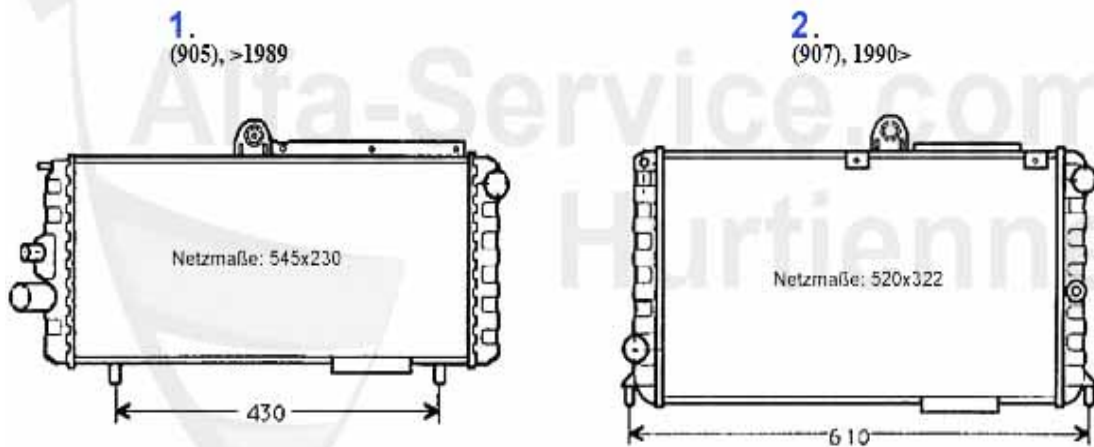

Kühler/Radiator 33 (905/7) 8V

1	MK11010	RADIATOR 33 (905), ARNA, SUD/SPRINT 1.2/ 1.3/1.5/1.7 73-89	219.00 EUR
2	MK22710	RADIATOR 33 (907) 1.4/1.5/1.7 IE/ 16 V 01.90>, OE.60538379 RADIATOR 33 (907) 1.4/1.5/1.7/IE 16V 01.90>	***