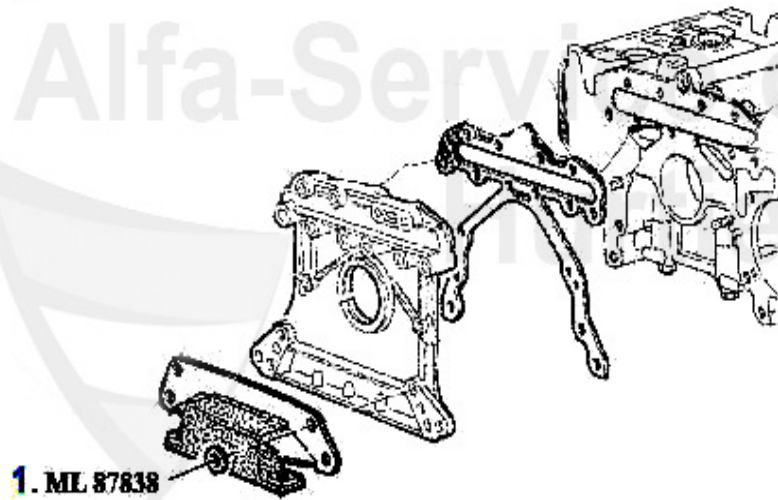

29.90 EUR

Motorlager/Enginemount 33 (905/7) 8V

1 ML87838 OE. 60501321 ENGINEMOUNT Sud/Sprint, 33 (905/7)

Motorlager/Enginemount 33 (907) 16V

1 ML87838 OE. 60501321 ENGINEMOUNT Sud/Sprint, 33 (905/7)

Motorlager/Enginemount 33 (905/7) 1.8 TD