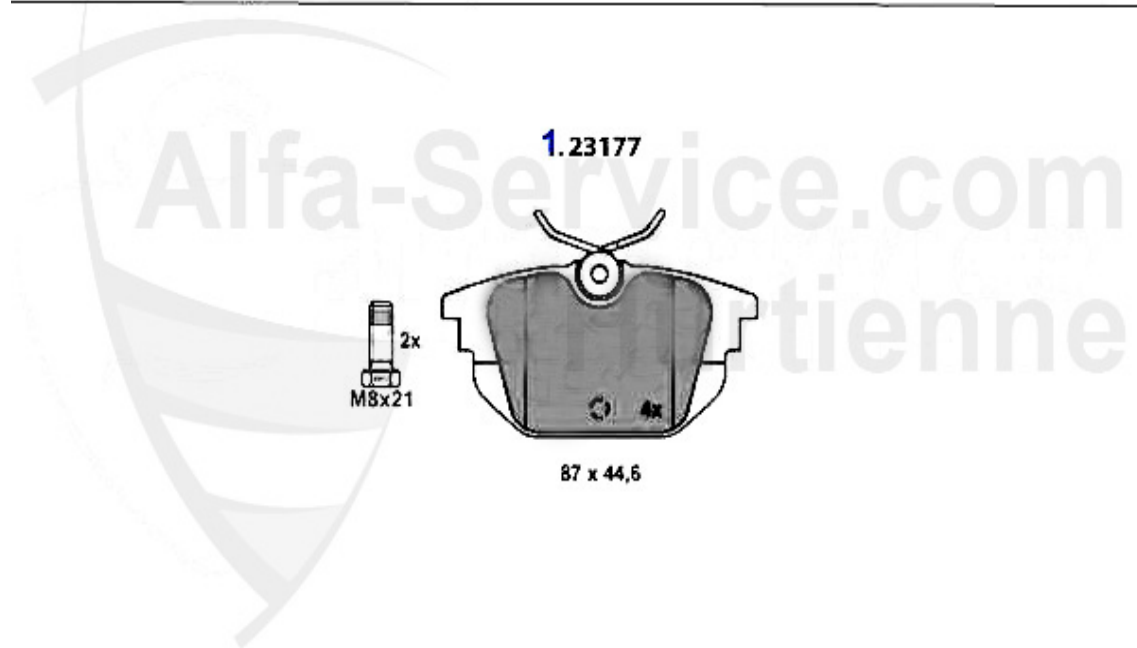

Brembeläge/Brakepads hinten/rear 33 (905/7)

1 23177 144
14

REAR BRAKE PADS WITH CONTROL UNIT 33 (907) 1.7 ie/16V/QV/4x4/1.8
TD WITH ABS 145/6 1.4/1.6/1.8/2.0/16V/TS/1.9/TD/JTD, 155
1.6/1.7/1.8/2.0/16V/TS/2.5 V6/TD/1.9 TD SPIDER/GTV (916) 1.8/2.0
TS/2.0/3.0 V6/TURBO/24V BRAKE SYSTEM: LUCAS

50.90 EUR