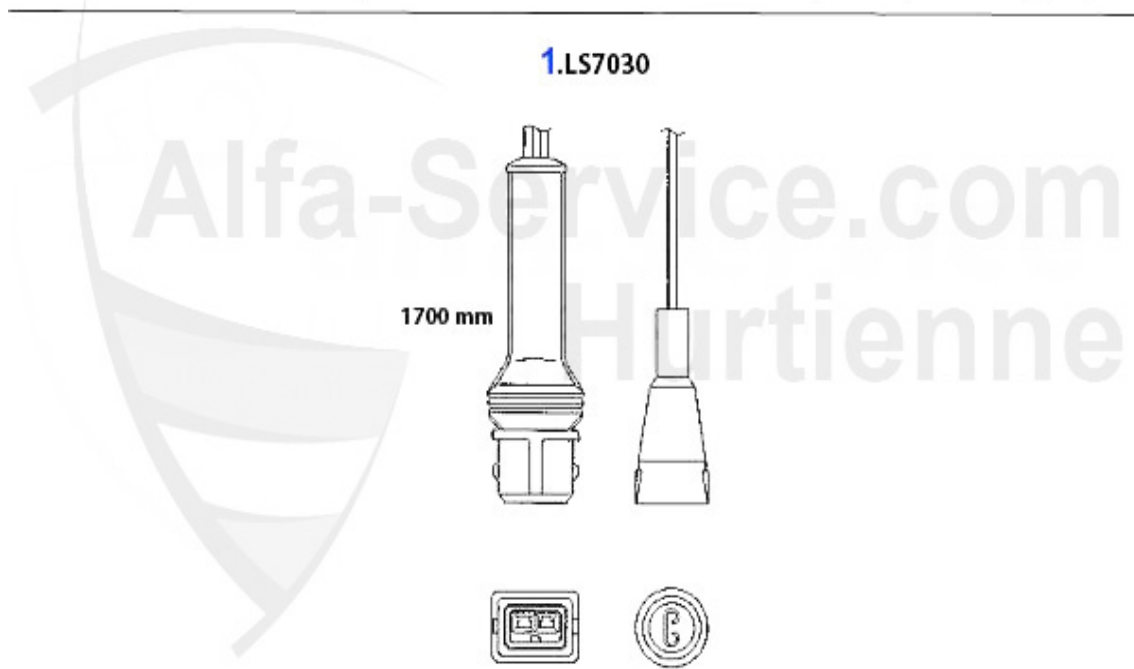

Lambda-Sonde/Lambda Probe 33 (905) 1.7 QV/IE

1 LS7030 Lambda-Sonde 33 (905/7) 1.4/1.5/1.7 IE/16 V, 3-adrig

99.00 EUR