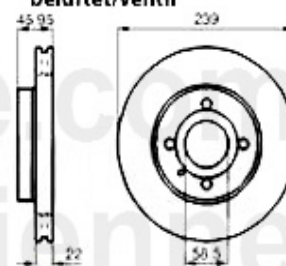

3. BS 100751

1.7 IE/QV/16V (905/7)
vorne/front
belüftet/ventil

4. BS 100815

mit/with ABS
hinten/rear