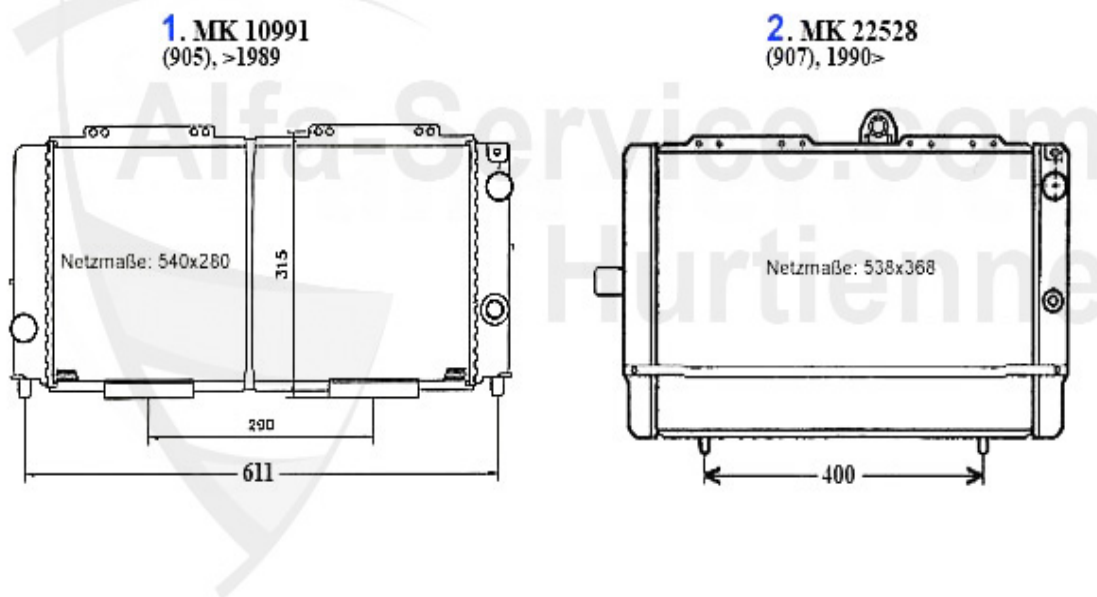

Kühler/Radiator 33 (905/7) TD

1	MK10991	RADIATOR 33 (905) 1.8 TD 01.86-06.90
2	MK22528	RADIATOR 33 (907) 1.8 TD 90>

299.12 EUR
221.59 EUR