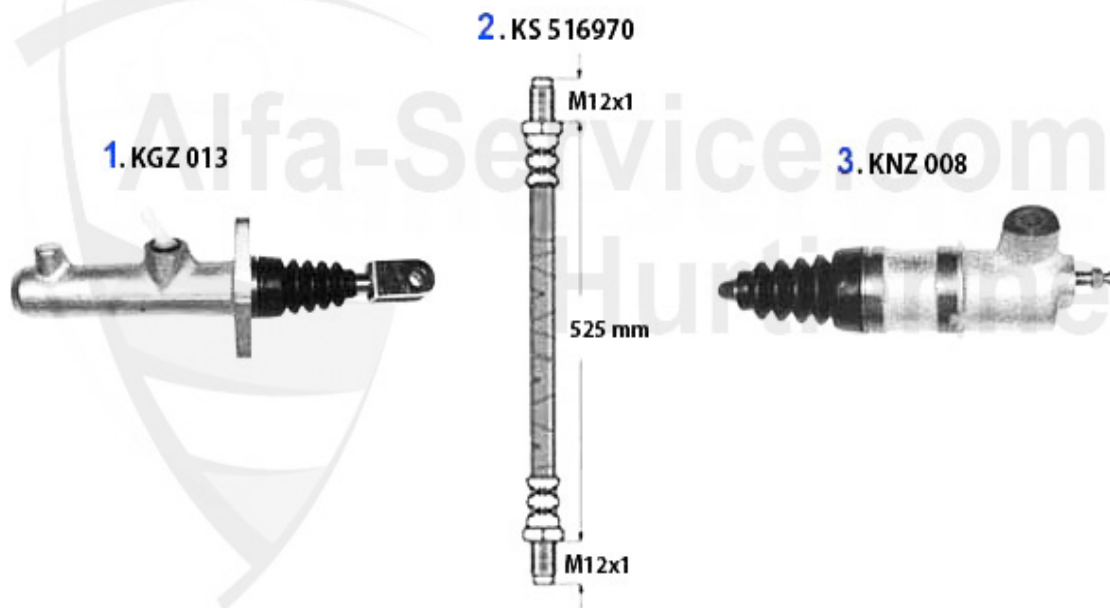

Kupplungsbetätigung/Clutch Actuation 33 (905)

1	KGZ013	OE. 60501235 CLUTCH MASTER CYLINDER	70.00 EUR
2	KS516970	CLUTCH HOSE 33 (905/7) SUD/SPRINT (902), OE.60501245 CLUTCH HOSE 33 (905/7) SUD SPRINT (902)	24.00 EUR
3	KNZ008	OE. 60502665 CLUTCH SLAVE CYLINDER	59.00 EUR