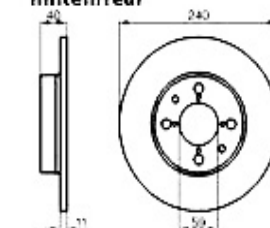

1	BS118111	Bremsscheibe VA Arna 1.2/1.3/ti 33 (905) 1.2/1.3/1.5/4x4/QV bj. >08.86	46.16 EUR
2	BS118611	BRAKE DISC FRONT 33 (905/7) 1.3/1.4/1.5/ 1.7/IE/16V/4X4/QV 86-94	45.01 EUR
3	BS100751	BRAKE DISC FRONT 33 (907) 1.7/IE/16V/ 4X4/QV,SUD SPRINT 1.7	59.99 EUR
4	BS100615	OE. 60750699 REAR BRAKE DISC SUD/SPRINT	***
4	BS100815	Bremsscheibe HA 33 (907) 1.4/1.5/ 1.7/ie/16V,145/6 1.4/1.6/1.7/1.8/ 2.0/ie/16V/TS/1.9/TD/JTD/alle mit ABS,155 1.6/1.7/2.0/16V/TS/2.5 V6/ TD bj. 05.96>	17.90 EUR