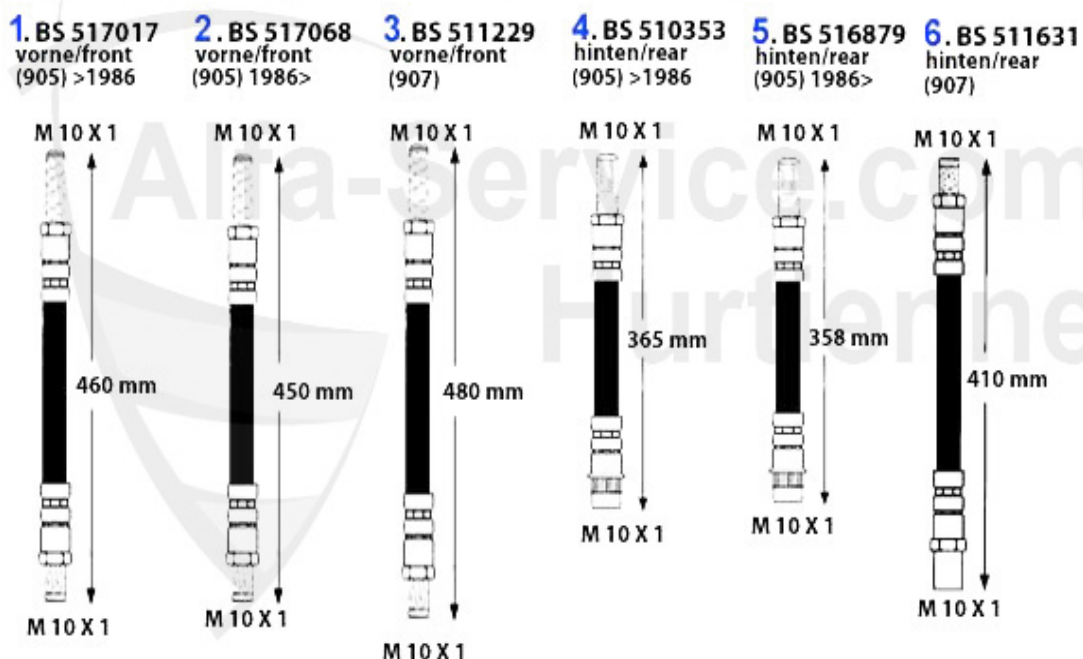

Bremsschlauch/Brake Hose 33 (905/7)

1	BS517017	Bremsschlauch vorne 33/SW (905) 1.2/1.3/1.5/QV/4x4/1.7 ie/1.8 TD, Sud Sprint 1.4/1.5/1.7/ie bj.02.85>	21.00 EUR
2	BS517068	FRONT BRAKE HOSE 33 (905/7) 1.7 IE/16V 4x4 87-94,SUD SPRINT (902)	20.42 EUR
3	BS511229	BRAKE HOSE FRONT ALFA 33 (905) 4X4 WITH ABS, 33 (907) ALL	9.23 EUR
4	BS510353	BRAKE HOSE REAR 33 (905) 1.2/1.3/1.5/ 1.8 TD 83-09.86, SUD SPRINT 83-87	15.28 EUR
5	BS516879	OE.60501721 BRAKE HOSE REAR 33/SW 905/7 4X4,SUD WITH DRUM BRAKE	18.16 EUR
6	BS511631	REAR BRAKE HOSE 33 (907)	17.50 EUR