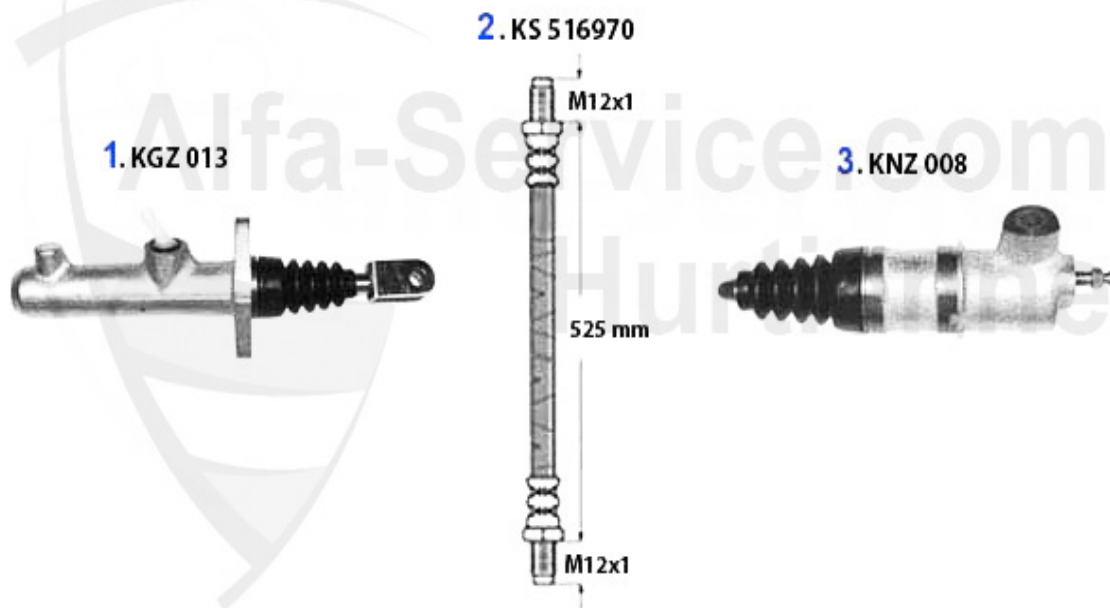

Kupplungsbetätigung/Clutch Actuation 33 (907)

1	KGZ013	OE. 60501235 CLUTCH MASTER CYLINDER	70.00 EUR
2	KS516970	CLUTCH HOSE 33 (905/7) SUD/SPRINT (902), OE.60501245 CLUTCH HOSE 33 (905/7) SUD SPRINT (902)	24.00 EUR
3	KNZ008	OE. 60502665 CLUTCH SLAVE CYLINDER	59.00 EUR