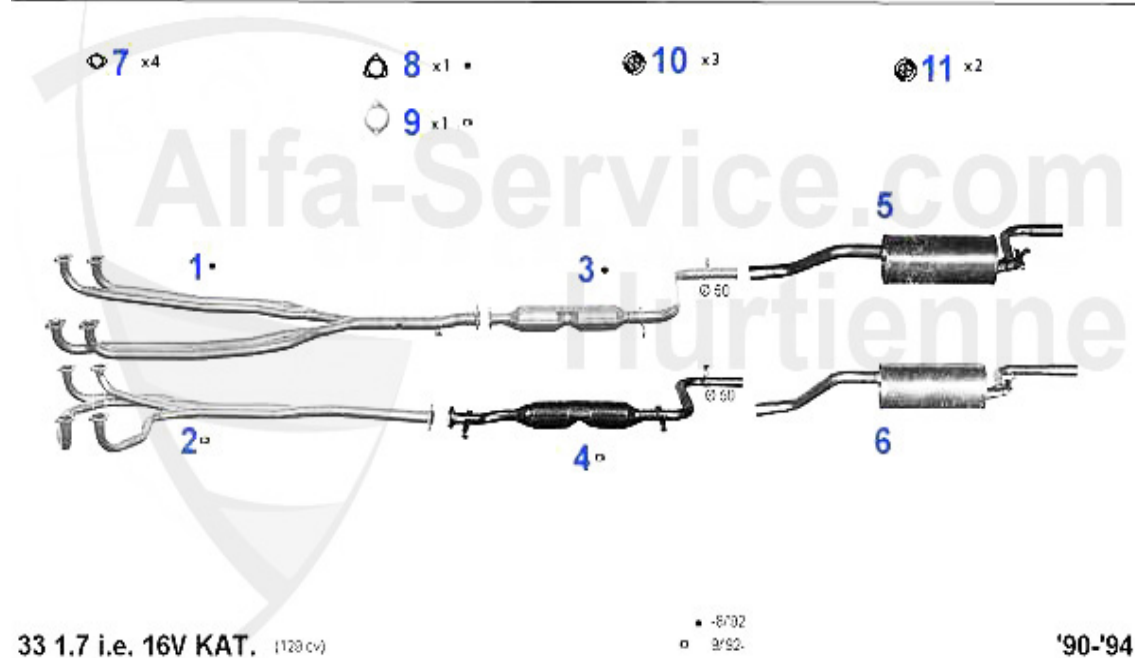

33 (905/7) > EXHAUST SYSTEM > EXHAUST SYSTEM (907) > 1.7 IE 16V KAT

Abgasanlage/Exhaust System 33/SW (907) 1.7 IE 16V KAT

1	VR112231 Hosenrohr 33 (907) 1.7ie 16V kat	564.75 EUR
2	VR112801 Hosenrohr 33 (907) 1.7 ie 16V kat bj. 09.92>	423.16 EUR
3	KAT112233 CATALYST 33 (907) 1.7 IE 16V KAT >8/92	631.93 EUR
4	KAT90160 OE. 60590160 SILENCER CATALIZED 33/SW (907) 1.7 IE 16V	661.68 EUR
5	NSD112207 REAR SILENCER 33 (907) 1.7 IE 16V	113.65 EUR
6	NSD112307 REAR SILENCER 33 SW (907) 1.7 IE 16V	130.90 EUR
7	SAT094405 EXHAUST GASKET ARNA,SUD/SPRINT,33 (905/7),145/6 BOXER	2.90 EUR
8	SAT094407 Dichtung VSD 6 2.0/2.5 V6 33 mit Kat, Montreal	4.87 EUR
9	SAT47140 OE. 60547140 SEALING GASKET f. KATALYS. 33/SW (907) 1.7 IE 16V	5.90 EUR
10	SAT091012 OE 60503033, RUBBER/EXHAUST MOUNTING DIVERSE TYPES	4.00 EUR