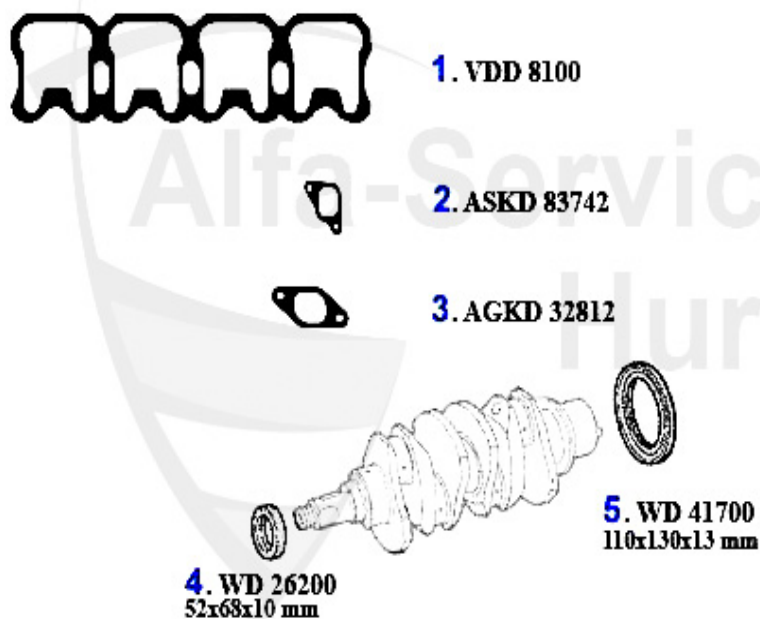

175.00 EUR

33 (905/7) > ENGINE > ENGINE GASKETS > (907) 16V > HAEDSCREW SET

Kopfschraubensatz/Haed Screw Set 33 (907) 1.7 IE 16V

1. ZKSS 263

1 ZKSS263 HEAD SCREW SET 33 (907),145/6 1.7 IE 16V

Dichtungen Motor/Gaskets Engine 33 (905/7) 1.8 TD