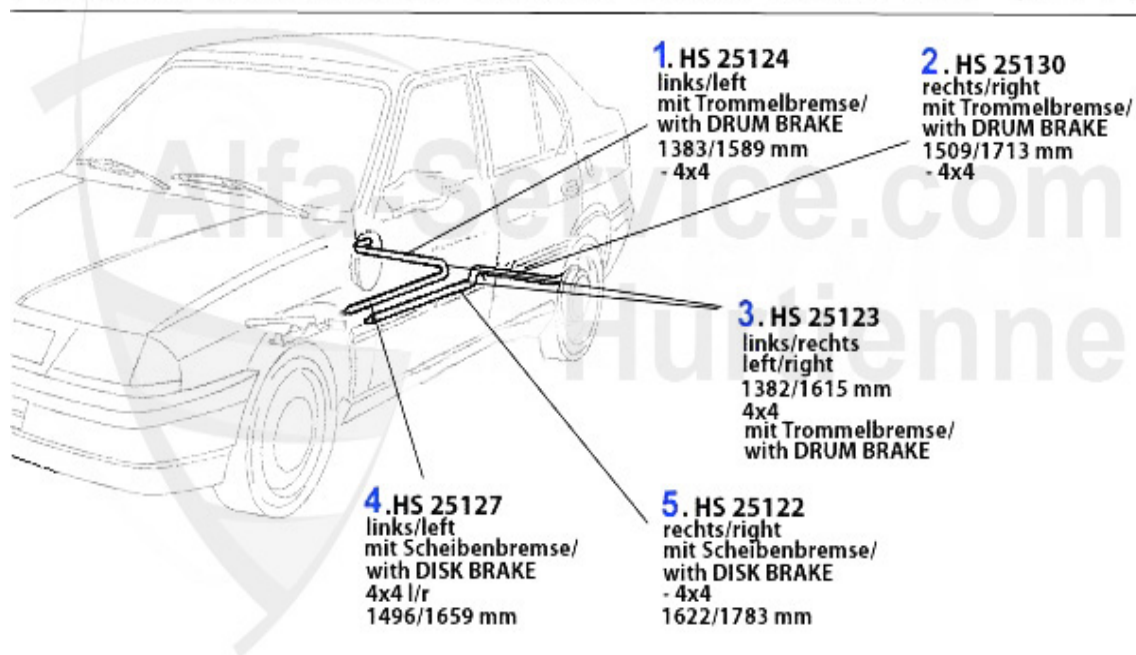

Handbremsseil/Brake Cable 33/SW (907)

1	HS25124	OE.60580075 handbrake cable left 33/SW (905/7)	26.60 EUR
2	HS25130	OE.60580072 handbrake cable right 33/SW (907) 92-94	19.39 EUR
3	HS25123	HANDBRAKE CABLE LEFT/RIGHT 33/SW (905/7) 4X4	23.09 EUR
4	HS25127	OE. 60580074 BRAKE CABLE 33 (907) with ABS (left)	25.95 EUR
5	HS25122	OE. 60580073 BRAKE CABLE 33 (907) with ABS (right)	25.95 EUR