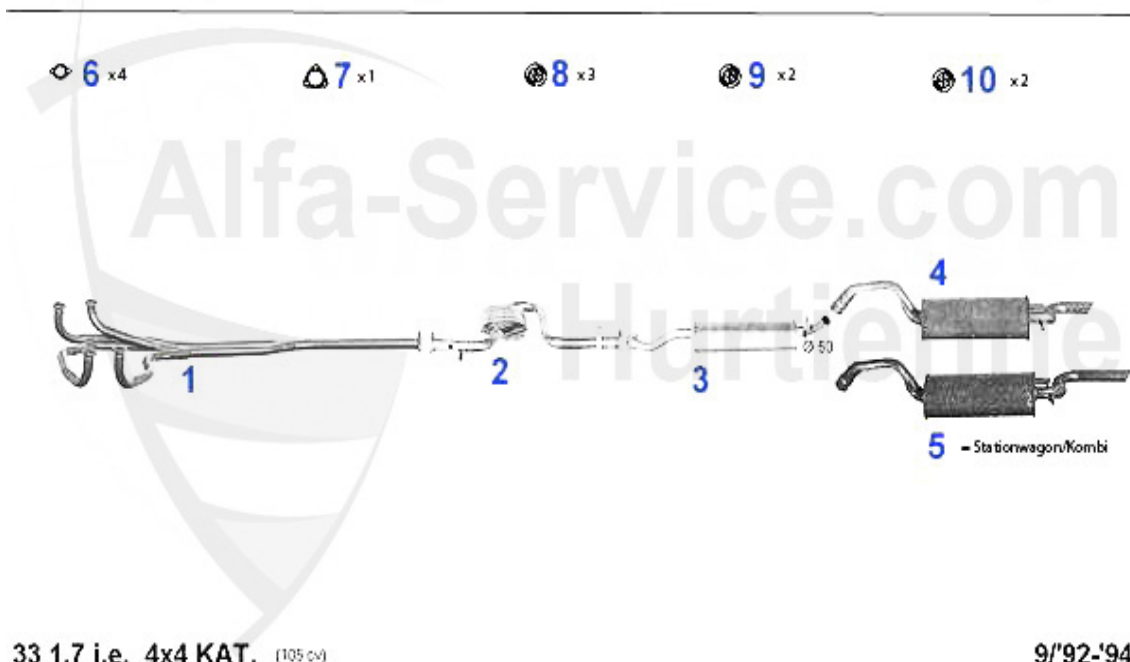

33 (905/7) > EXHAUST SYSTEM > EXHAUST SYSTEM (907) > 1.7 IE 4x4 KAT. 1992>

Abgasanlage/Exhaust System 33/SW (907) 1.7 IE 4x4 KAT Bj. 92>

1	VR111501 Hosenrohr 33 (907) 1.3,1.4,1.5 ie bj. 90-94	515.00 EUR
2	KAT112533 CATALYST 33 (907) SW 1.4 IE 4X4 92-94	542.68 EUR
3	MSD112506 Mitteltopf 33 (907) 1.7 ie 4x4 kat	98.18 EUR
4	NSD112007 REAR SILENCER 33 (907) 1.7 IE 4X4	118.41 EUR
5	NSD112107 REAR SILENCER 33 SW (907) 1.7 IE 4X4	113.65 EUR
6	SAT094405 EXHAUST GASKET ARNA,SUD/SPRINT,33 (905/7),145/6 BOXER	2.90 EUR
7	SAT094407 Dichtung VSD 6 2.0/2.5 V6 33 mit Kat, Montreal	4.87 EUR
8	SAT091012 OE 60503033, RUBBER/EXHAUST MOUNTING DIVERSE TYPES	4.00 EUR