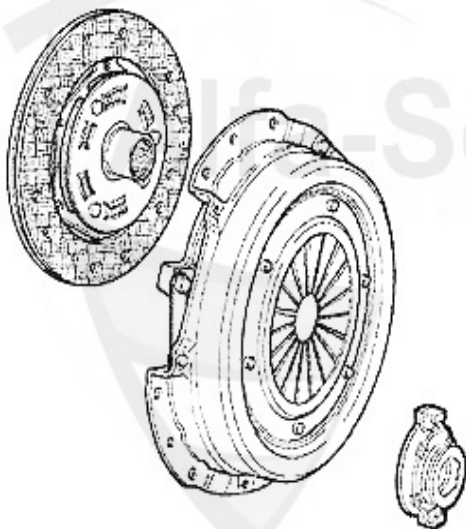

Kupplungs-Kit/Clutch Set 33/SW (905)

1. KK 056002

Ø 200 mm

1.2/1.3/1.5/IE/QV/4x4

2. KK 338001

Ø 200 mm

1.7/IE/QV

3. KK 450001

Ø 200 mm

1.8 TD

1	KK056002	CLUTCH SET ARNA,SUD (901) 1.2/1.3 33 (905/7) 1.4IE/1.5/IE	288.99 EUR
2	KK338001	OE. 5893958 CLUTCH KIT BOXER 200 mm	222.99 EUR
3	KK450001	CLUTCH SET 33 1.8 TD 86-94	209.27 EUR