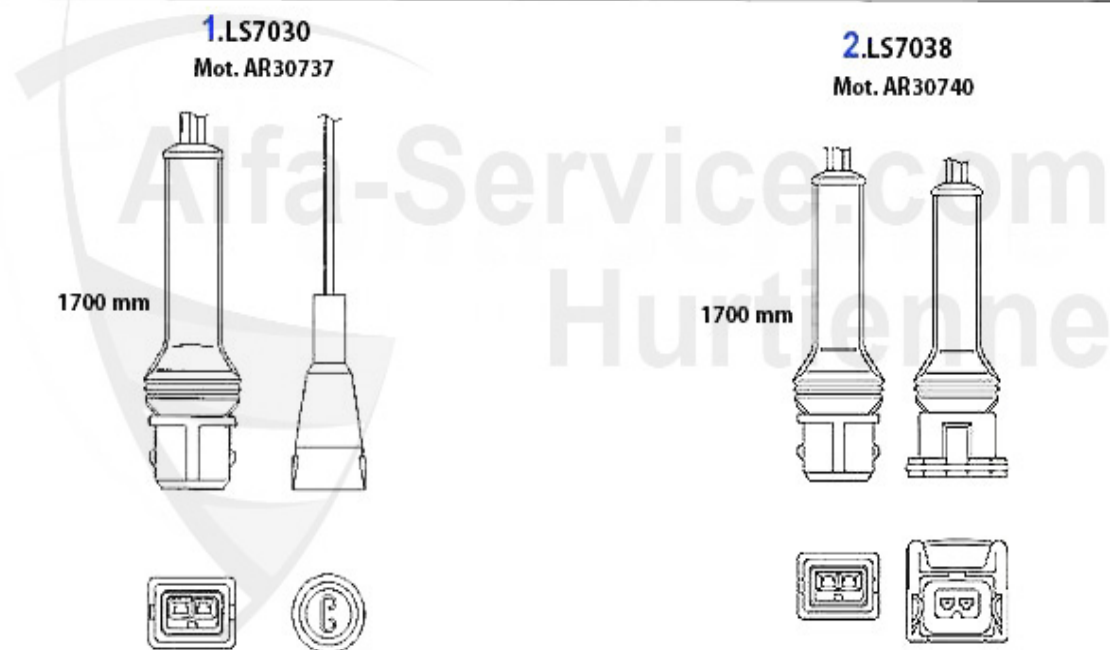

Lambda-Sonde/Lambda Probe 33 (907) 1.4/1.7 IE 8V

1	LS7030	Lambda-Sonde 33 (905/7) 1.4/1.5/1.7 IE/16 V, 3-adrig	99.00 EUR
2	LS7038	OE. 60587697 Lambda Probe	122.08 EUR