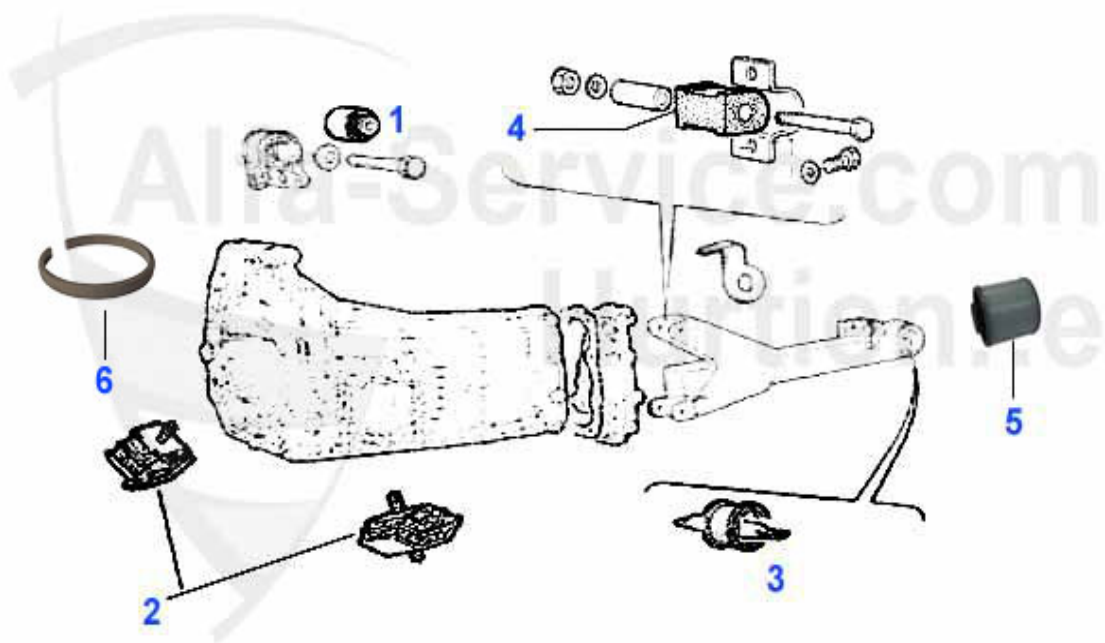

33 (905/7) > DRIVETRAIN > GEARBOX > GEAR MOUNT (905) not 4x4

1	GL2339	OE.60501320 gearbox mount front 33, Arna, Sud/Sprint	***
2	GL06650	OE. 60506650 GEAR BOX MOUNT BOXER	***
3	GL38886	OE. 60501314 rear TRANSMISSION MOUNT Sud/Sprint, 33 (905/7)	***
4	GL38718	OE.60502538 silent bloc rear 33 (905/7),145/6 Boxer	18.90 EUR
5	AB38622	GEAR LEVER BUSHING 33,145/6	***
6	SR67069	OE. 60567069 SYNCHRONIZER BOXER GEARBOX	***