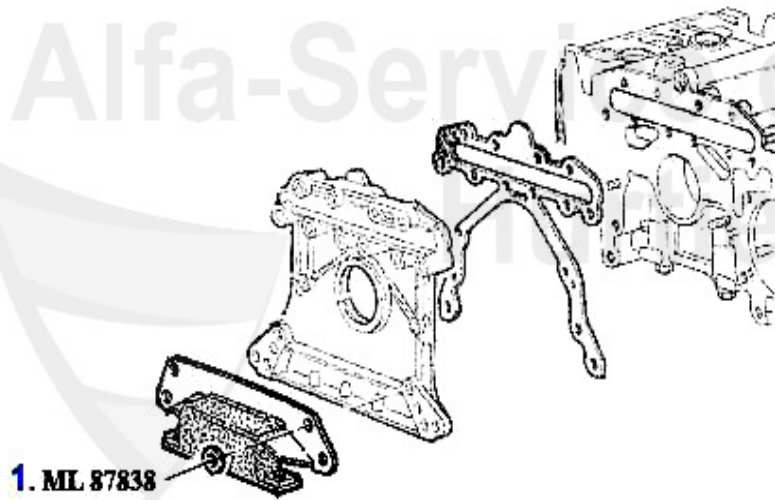

29.90 EUR

Motorlager/Enginemount 33 (905/7) 8V

1 ML87838 OE. 60501321 ENGINEMOUNT Sud/Sprint, 33 (905/7)

Motorlager/Enginemount 33 (907) 16V

1 ML87838 OE. 60501321 ENGINEMOUNT Sud/Sprint, 33 (905/7)

Motorlager/Enginemount 33 (905/7) 1.8 TD