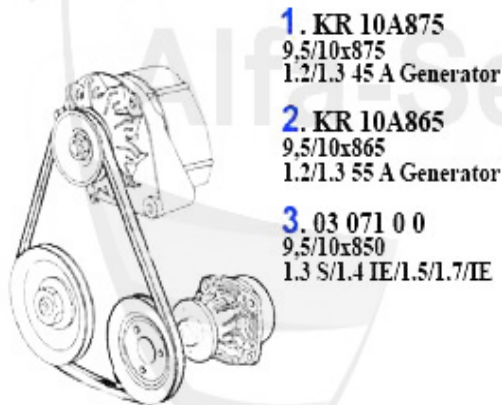

Keilriemen/V-Belt 33 (905/7)

ohne/without
Klimaanlage/AC:

Servolenkung/Powersteering:

4. 03 070 0 0
9,5/10x825