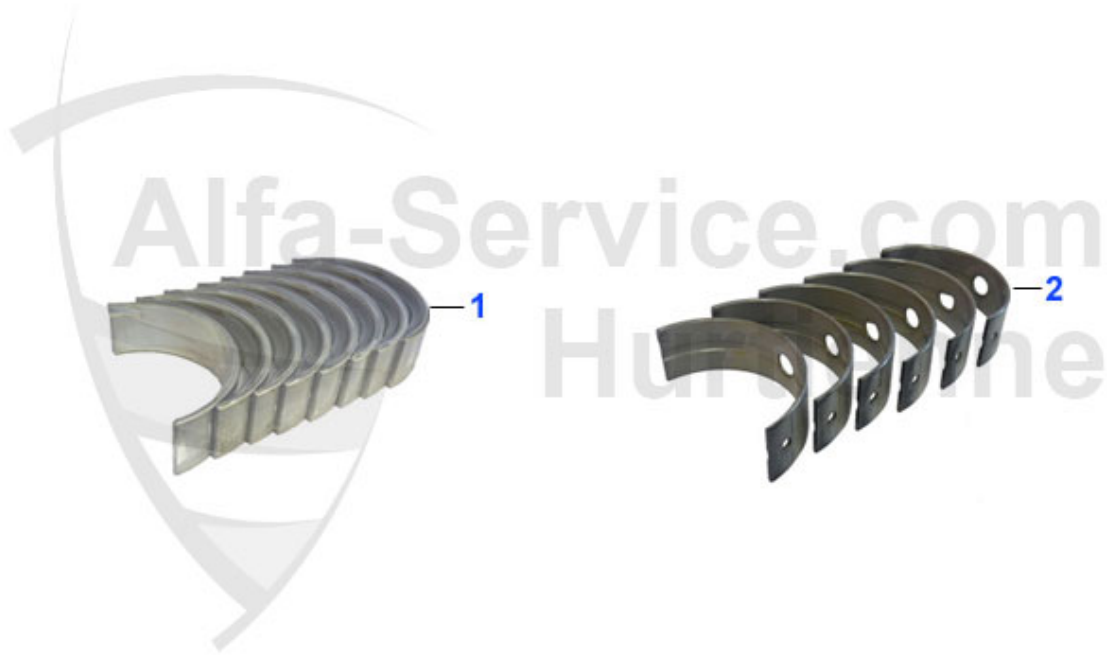

33 (905/7) > ENGINE > ENGINE BLOCK > CRANKSHAFT

1	PLS92134	Pleuellagersatz +020 AR 33 (907A) 1,7i.E. 16V 90-96 AR145/6 1,7i.E.	***
1	PLS91422	OE. 60750700 ROD BEARING SET STD BOXER	***
1	PL92134020	RODBEARING SET BOXER 16V 2nd OVERSIZE +0,25	***
1	PL41784	Pleuellagersatz STD AR33 1,7 16V	53.49 EUR
2	HL91423	OE. 60750492 MAIN BEARING SET STD BOXER	***
2	HL10443	MAIN BEARING AR33 1.7 16V STANDARD	***
2	HL92135 025	MAINBEARING SET BOXER 16V 1ST OVERSIZE + 0,25	38.98 EUR