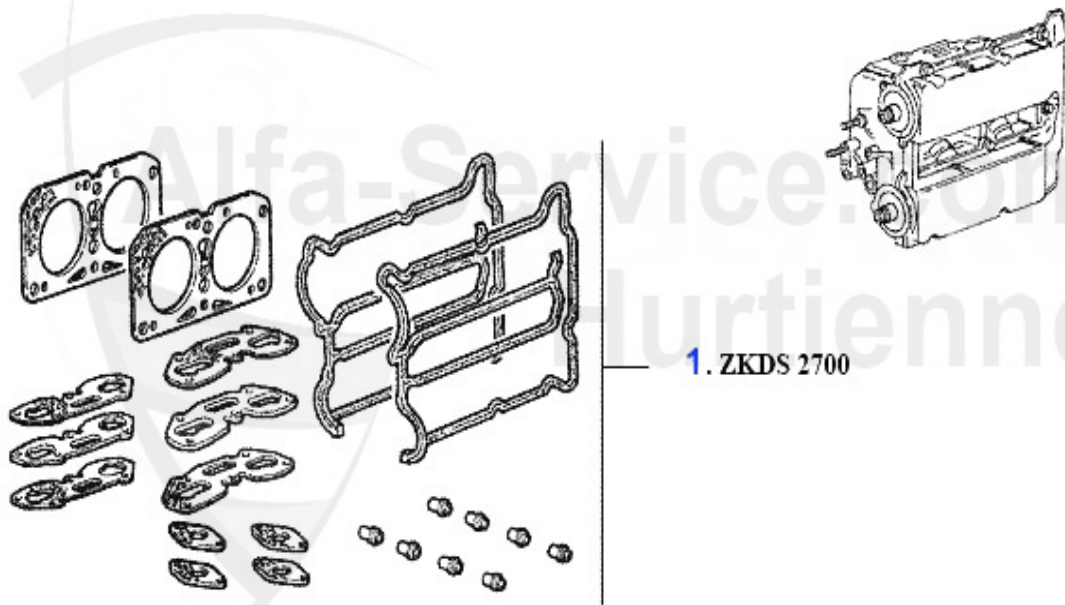

Dichtungen Motor/Gaskets Engine 33 (907) 16V

1. VDD 46400
links/left

2. VDD 46500
rechts/right

3. WD 57200
25x47x10 mm

4. ASKD 25029

5. SAT 46397

6. WD 17600
40x56x10 mm

7. WD 30500
62x80x12 mm

1	VDD46400 VALVE COVER GASKET LEFT 33,145/6 1.7 ie/ 16V YEARS 90-96	22.99 EUR
2	VDD46500 VALVE COVER GASKET RIGHT 33,145/6 1.7ie/ 16V YEARS 90-96	12.83 EUR
3	WD57200 CAMSHAFT OIL SEAL 33 (907),145/6 1.7 IE 16V	9.90 EUR
4	ASKD25029Ansaugkr	12.53 EUR
5	SAT46397 Abgaskrümmerdichtung 33 (907),145/6 1.7 ie 16V	8.50 EUR
6	WD17600 CRANKSHAFT OIL SEAL FRONT 40/56/10 ARNA,SUD/SPRINT,33 (905/7),145/6 BOXER, 155 TS 8V # 0006645	18.66 EUR
7	WD30500 REAR CRANKSHAFT OIL SEAL ARNA,SUD/ SPRINT,33 (905/7),145/6 BOXER	39.00 EUR

Kopfdichtsatz/Head Set 33 (907) 1.7 IE 16V

1 ZKDS2700 HEAD GASKET SET 145/146/33 1.7 IE 16V 90-96

116.62 EUR