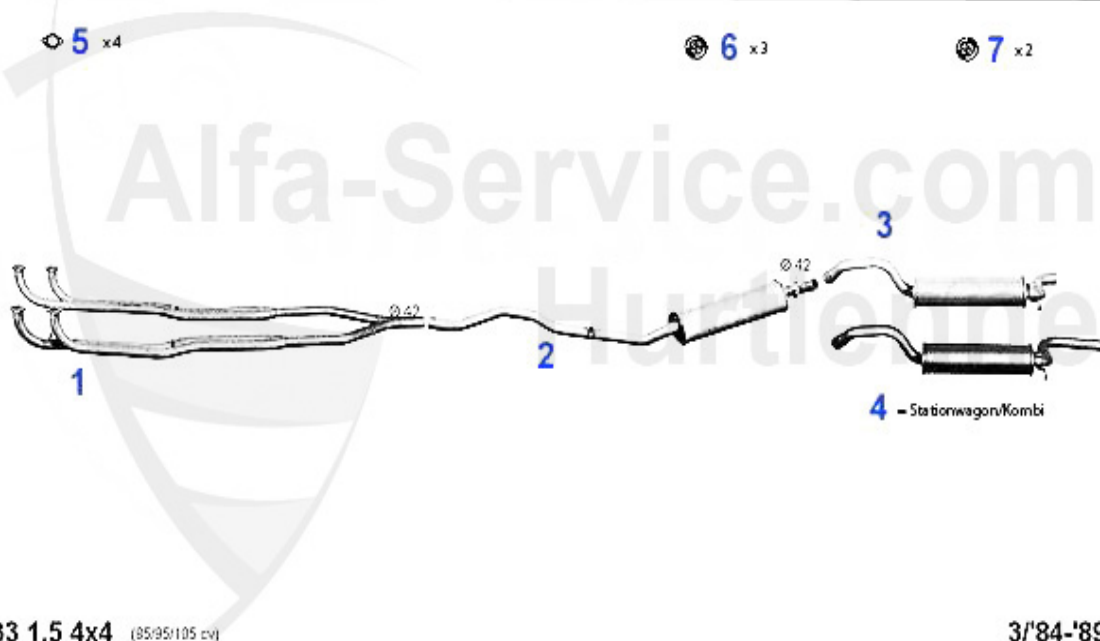

Abgasanlage/Exhaustsystem 33 (905) 1.5 4x4

1	VR106401 Hosenrohr 33 (905) 1.5 4x4 bj. 84-89	97.46 EUR
2	MSD106406 CENTER MUFFLER 33 (905) 1.5 4x4 84-89	94.50 EUR
3	NSD106407 REAR SILENCER 33 (905) 1.5 4X4 84-89	88.66 EUR
4	NSD106507 REAR SILENCER 33 (907) SW 1.4 IE 4X4	106.51 EUR
5	SAT094405 EXHAUST GASKET ARNA,SUD/SPRINT,33 (905/7),145/6 BOXER	2.90 EUR
6	SAT091012 OE 60503033, RUBBER/EXHAUST MOUNTING DIVERSE TYPES	4.00 EUR