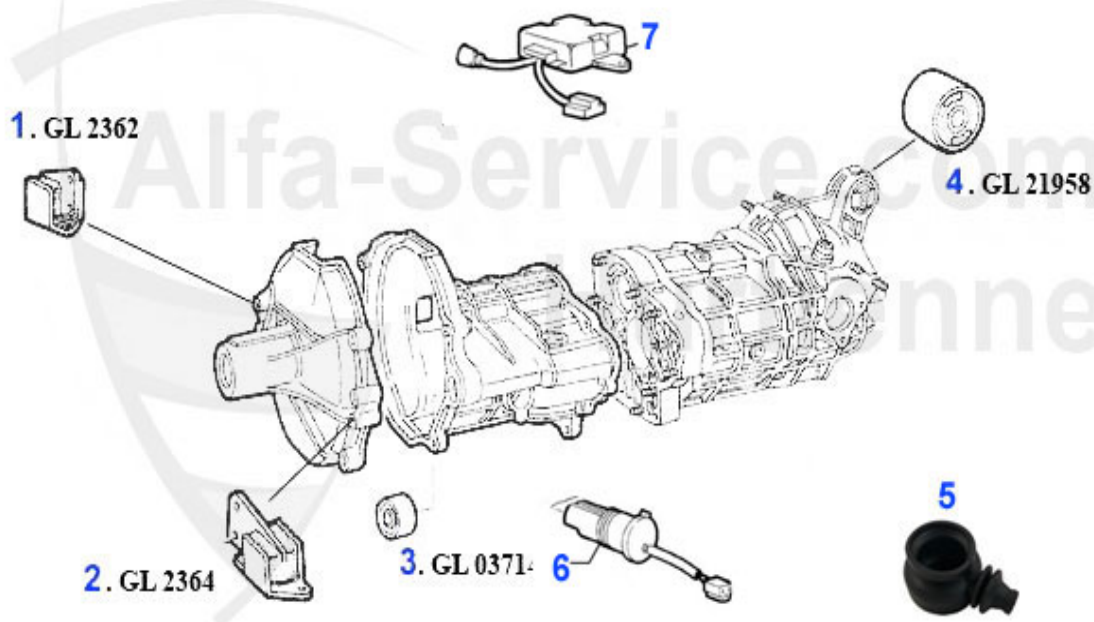

Getriebeaufhängung/Gear Mount RZ/SZ

1	GL2362	GEARBOX MOUNT R 6-CYL. 116	65.00 EUR
2	GL2364	GEARBOX MOUNT L 116 6-CYL.	39.81 EUR
3	GL03714	OE.60703714 GEARBOX MOUNT 75,90 RZ,SZ	24.89 EUR
4	GL21958	OE. 60521958 GEAR MOUNT REAR 75,90, RZ/SZ,ALFETTA,GIULIETTA,GT/V(116)	29.00 EUR
5	SMS3119	OE. 60523119 GEAR LEVER COVER 75,90, RZ/SZ	15.51 EUR
6	GT529120	Geber für Tachometer am Getriebe 75,RZ,SZ Schaltgetriebe	***
7	TW6052912	1 Steuergerät Wechsel u. Ausgleichgetriebe 1988-92 75,RZ,SZ	***