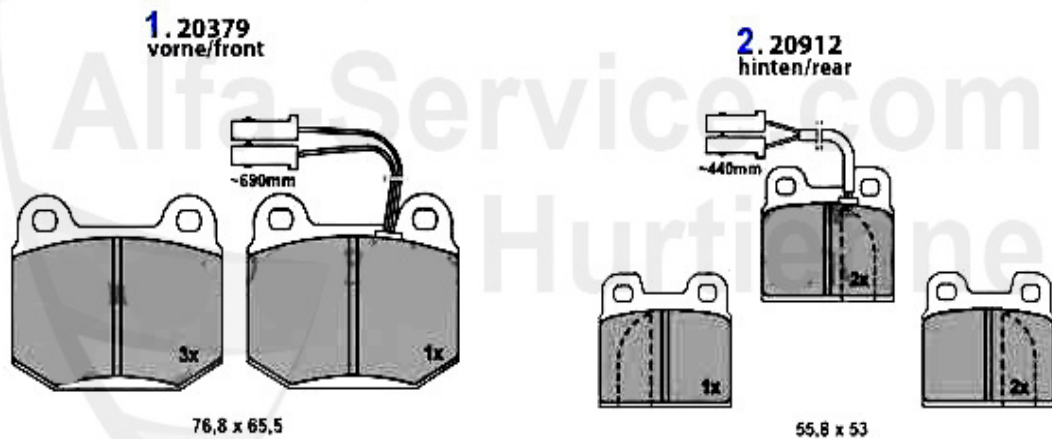

Bremsbeläge/Brakepads RZ/SZ

1	20379 165 05	FRONT BRAKE PADS 116 6 CYL. 75 TURBO/TS/ TD UNTIL 10.89 ATE BRAKE SYSTEM	91.30 EUR
2	20912 150 05	REAR BRAKE PADS WITH WARNING UNIT 1.6/ 1.8/TURBO/2.0 BRAKE SYSTEM:ATE	57.00 EUR