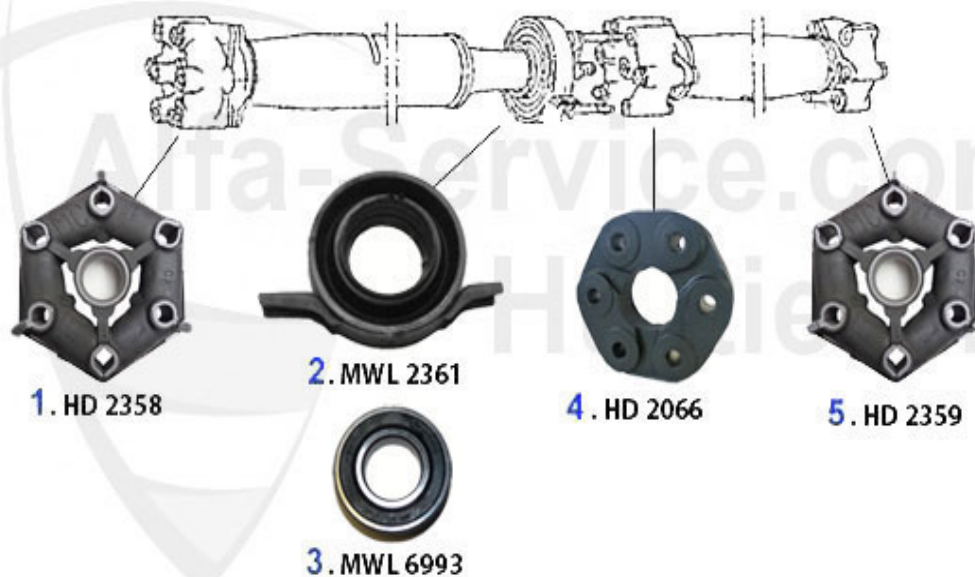

0 GL23042 OE. 60523042 BUSHING

58.99 EUR

Antriebswelle/Driveshaft RZ/SZ

1	HD2358	FRONT FLEX DISC GTV6, 75, 90 2500-3000 OE. 60518193	169.00 EUR
2	MWL2361	OE. 60522599 DRIVE SHAFT SUPPORT 116 6-Cyl.	79.00 EUR
3	MWL6993	OE.71728684, BEARING DRIVE SHAFT SUPPORT 6 CYL.	23.80 EUR
4	HD2066	GTV 6 / 75 3,0 REINFORCED CENTER FLEX DISC	107.50 EUR
5	HD2359	REAR FLEX DISC GTV6, 75, 90 2500-3000 OE. 60522592	165.01 EUR