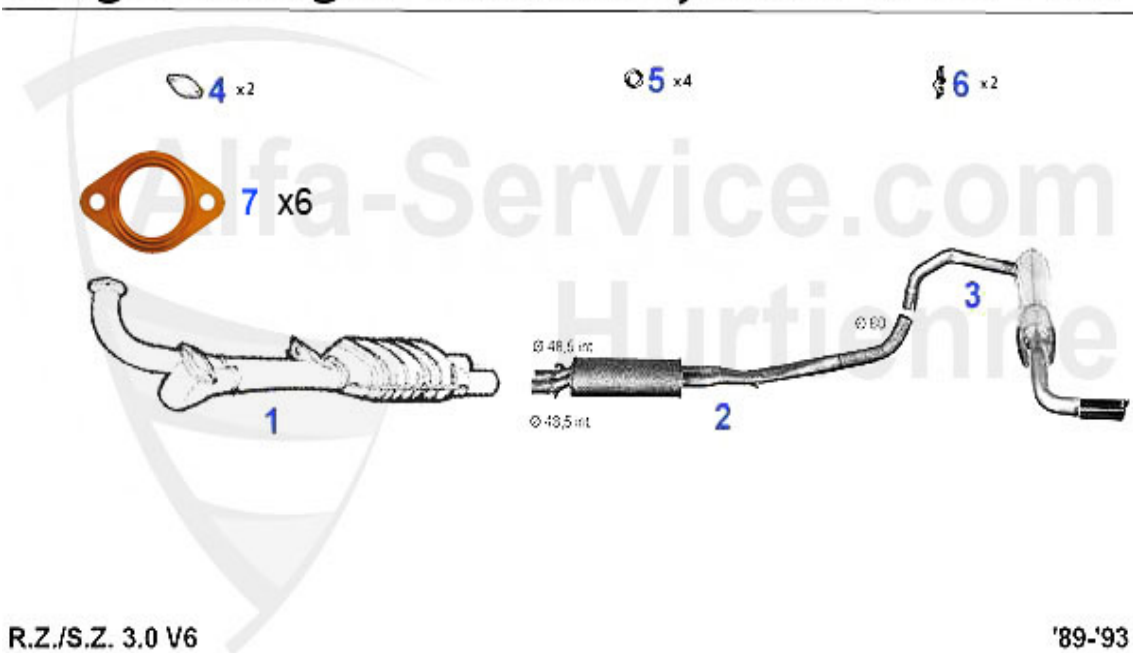

Abgasanlage/Exhaust System RZ/SZ 3.0

1	KAT55005 OE. 60555005 KATALYSATOR RZ/SZ 3.0 V6	***
2	MSD322468 CENTER MUFFLER RZ/SZ	349.00 EUR
3	ESD555177 OE.60555177 REAR MUFFLER RZ/SZ	399.00 EUR
4	SAT094414 GASKET FRONT MUFFLER 164/SUPER,RZ/SZ, GTV/SPIDER (916) 3.0 V6	4.94 EUR
5	SAT091011 OE 60521386, RUBBER RING EXHAUST MOUNTING DIVERSE TYPES	1.80 EUR
7	AGKD06636OE. 60506636 GASKET	5.00 EUR