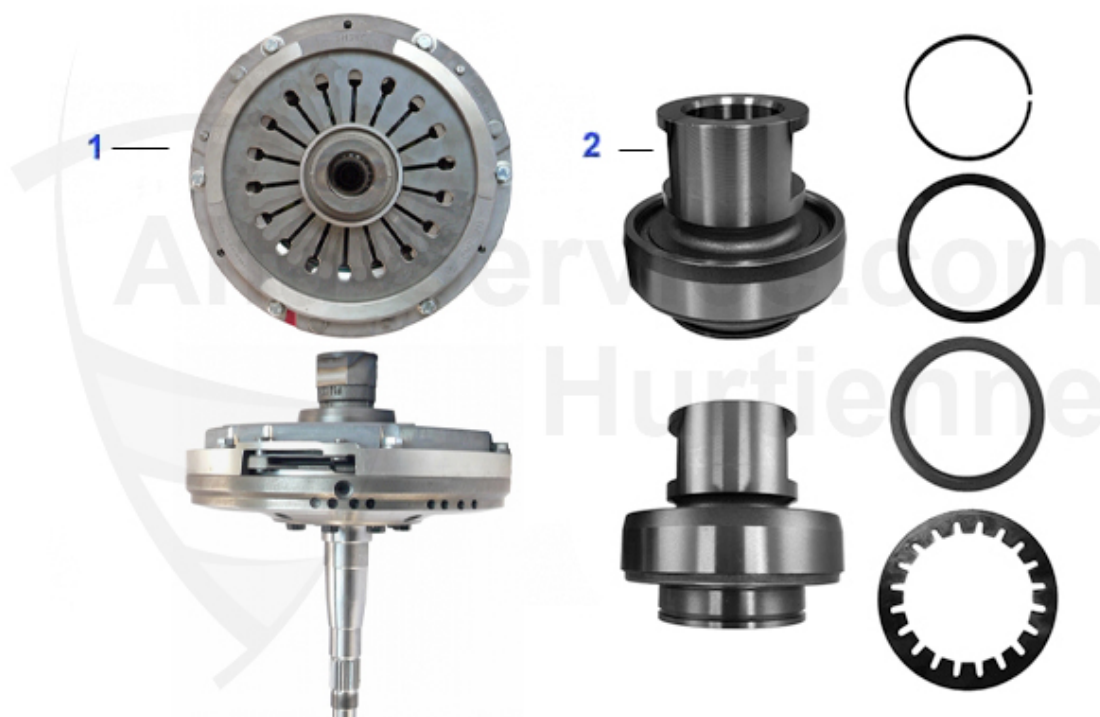

RZ/SZ > DRIVETRAIN > CLUTCH

1	KK101301 CLUTCH SYSTEM WITH STRONGER FACING RZ/SZ, 1.8 Turbo	1648.99 EUR
2	ARL61102 RELEASE BEARING HYDR. CLUTCH 76.2 MM LONG OE. 60518223, 116 3.0 V6/ALFA 75/GTV6/RZ-SZ PULLED CLUTCH	345.00 EUR
2	ARL61101 RELEASE BEARING HYDR. CLUTCH 69.2 MM, OE. 60728389, GTV6, PULLED CLUTCH	345.00 EUR