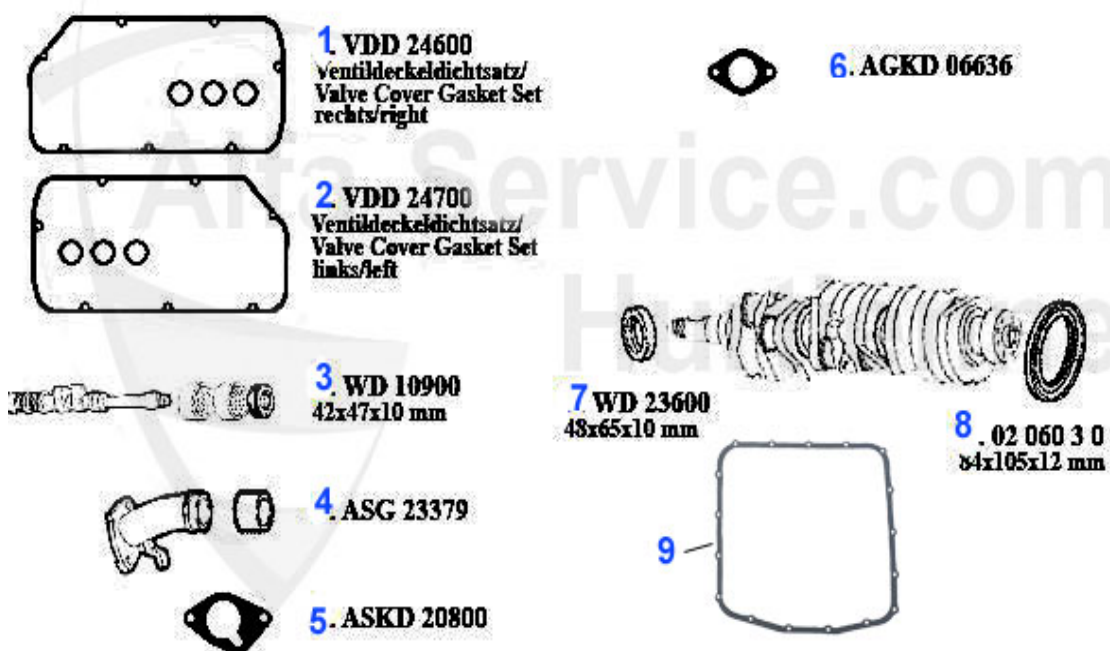

Dichtungen Motor/Gaskets Engine RZ/SZ

1	VDD24600	CAM COVER GASKET RIGHT	6,75,90	38.50 EUR
2	VDD24700	CAM COVER GASKET LEFT	6,75,90	38.50 EUR
3	WD10900	OIL SEAL CAMSHAFT	6/75/90/164/166/GTV/6, GTV/SPIDER (916,RZ,SZ 6 CYL. 80-00 (WITH TWIST)	16.95 EUR
4	ASG23379	OE. 60523379	RUBBER HOSE f. INTAKE MANIFOLD 116 6-CYLINDER	15.20 EUR
5	ASKD20800	Ansaugkr		4.90 EUR
6	AGKD06636	OE. 60506636	GASKET	5.00 EUR
7	WD23600	OE. 60567607	Sealing Gasket	18.85 EUR
8	.02 060 3 0	OIL SEAL CORTECO	(84/105/12) CRANKSHAFT REAR for Spider 1990-93, 75, 90, 155, 164, GTV 6, 166, 156	33.50 EUR
9	OWD11872	OIL PAN GASKET	GTV6/75 V6 AR90/RZ-SZ	17.50 EUR