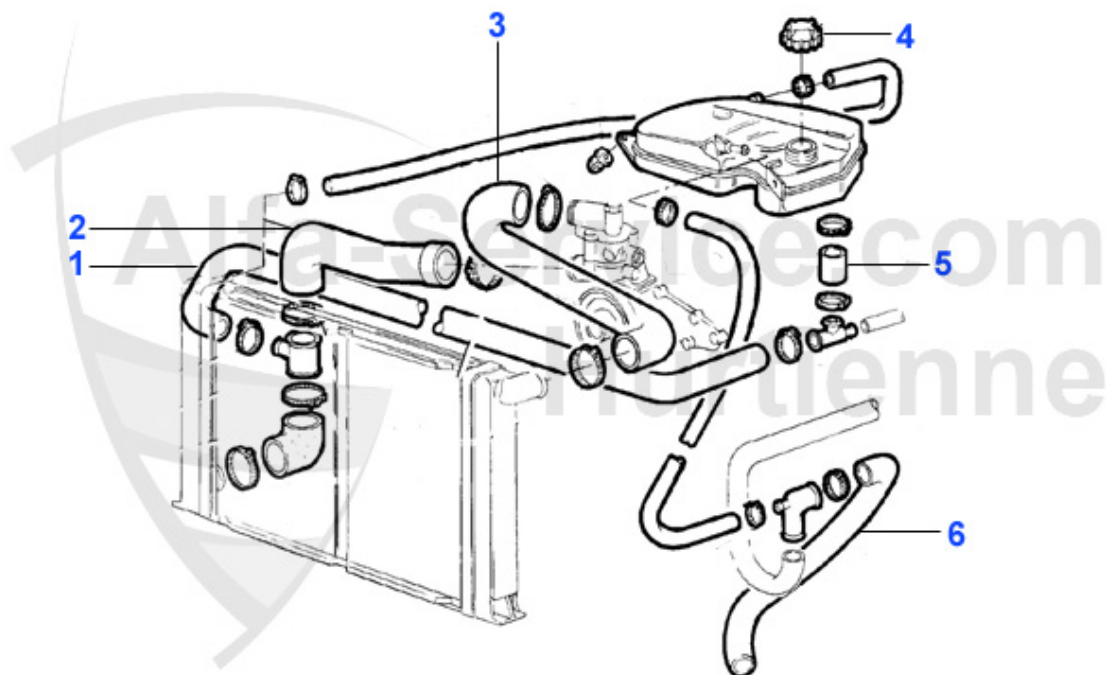

RZ/SZ > ENGINE > COOLING SYSTEM > HOSES

1	KWS33770 OE. 60533770 RADIATOR HOSE "BYPASS" 75 all TYPES	***
2	KWS33864 Kühlwasserschlauch unten 75 6-Zylinder, RZ/SZ	23.50 EUR
3	KWS33866 UPPER WATER HOSE	28.00 EUR
4	08 037 0 0 CAP for overflow container GTV/6 (116), 33, 145/6, 75, 155, RZ, SZ, SPIDER '90 for 0803600	15.90 EUR
5	03 185 3 0 HOSE valve cover/separator	63.70 EUR
6	KWS28486 REAR WATER HOSE GTV6	19.90 EUR