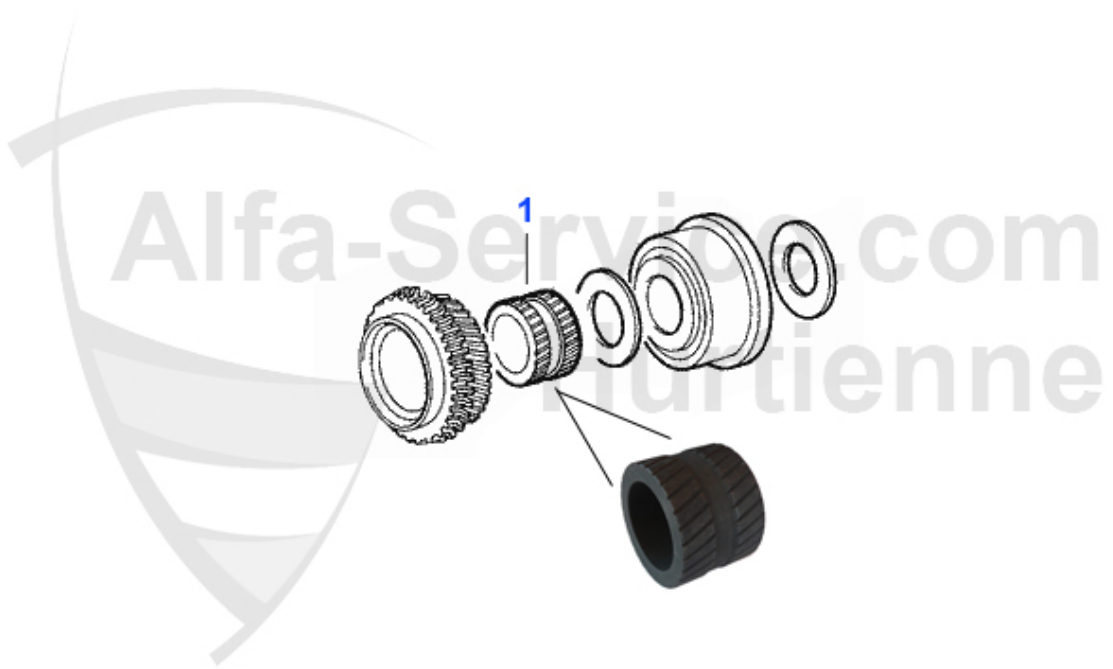

0 GL23042 OE. 60523042 BUSHING

58.99 EUR

Antriebswelle/Driveshaft RZ/SZ

1	HD2358	FRONT FLEX DISC GTV6, 75, 90 2500-3000 OE. 60518193	169.00 EUR
2	MWL2361	OE. 60522599 DRIVE SHAFT SUPPORT 116 6-Cyl.	79.00 EUR
3	MWL6993	OE.71728684, BEARING DRIVE SHAFT SUPPORT 6 CYL.	23.80 EUR
4	HD2066	GTV 6 / 75 3,0 REINFORCED CENTER FLEX DISC	107.50 EUR
5	HD2359	REAR FLEX DISC GTV6, 75, 90 2500-3000 OE. 60522592	165.01 EUR