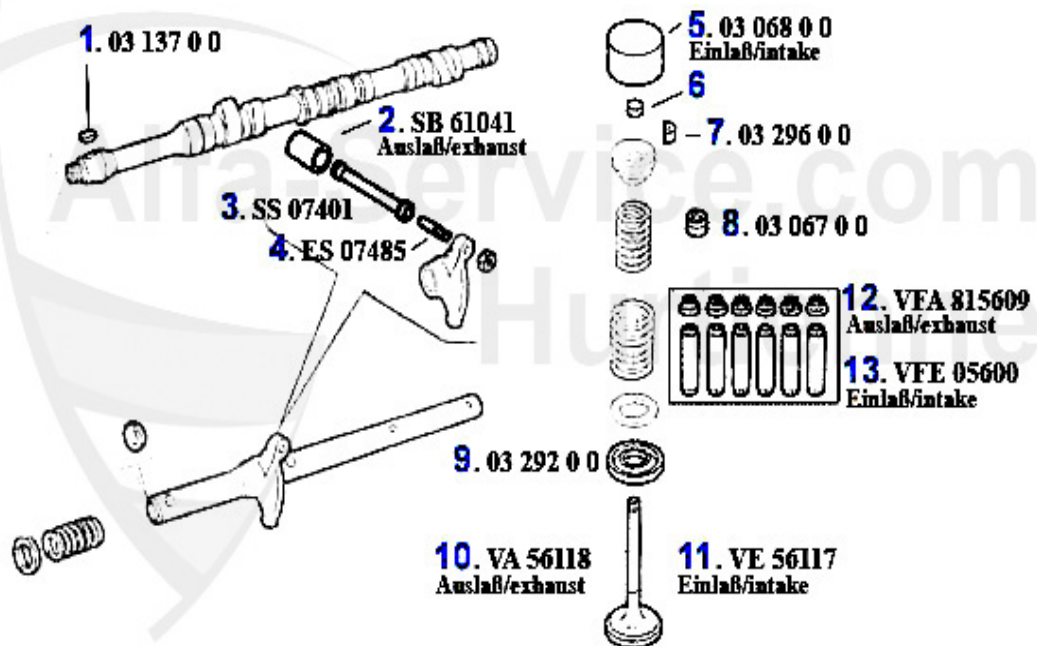

Ventiltrieb/Valve Train RZ/SZ

1	03 137 0 0	WEDGE FOR CAMSHAFTS	5.50 EUR
2	SB61041	OE. 60561041 EXHAUST TAPPET 6-CYL.	26.50 EUR
3	SS07401	PUSH ROD (exhaust) 75,155,164,166,RZ/SZ, GTV/SPIDER (916),GTV/6	77.30 EUR
4	ES07485	Einstellschraube f. Kipphebelwelle 75,155,164,166,RZ,SZ,gtv/spider (916),GTV/6	3.75 EUR
5	03 083 0 0	CAM FOLLOWER WITH DLC COATING	35.00 EUR
5	03 068 0 0	CAM FOLLOWER OE60612178	16.90 EUR
6	03 084 0 0	VALVE ADJUSTING SHIMS 205 pcs per box 1.500 - 2.500 mm	559.00 EUR
6	03 114 0 0	VALVE ADJUSTING SHIMS 200 pcs per box 2.525 - 3.500 mm	559.00 EUR
7	03 296 0 0	VALVE COTTERS 9mm	1.90 EUR
8	03 255 0 0	OIL SEAL WITH SPRING INTAKE AND EXHAUST SIDE (GREEN) REINZ	4.90 EUR
9	03 292 0 0	CUP FOR VALVE WASHER	***
10	VA56118	OUTLET VALVE FOR 75,164/SUPER,RZ,SZ, GTV/SPIDER (916) 3.0 V6 (EXCEPTION 24V)	27.50 EUR
11	VE56117	Ventil-Einlaß 75,164/Super,RZ,SZ,gt v/spider (916) 3.0 V6 (nicht 24V)	***
12	VFA815609	OE. 60605721 VALVE GUIDE-EXHAUST 6-Cylinder 116	9.75 EUR
13	VFE05600	OE. 60605725 Valve Guide	13.23 EUR