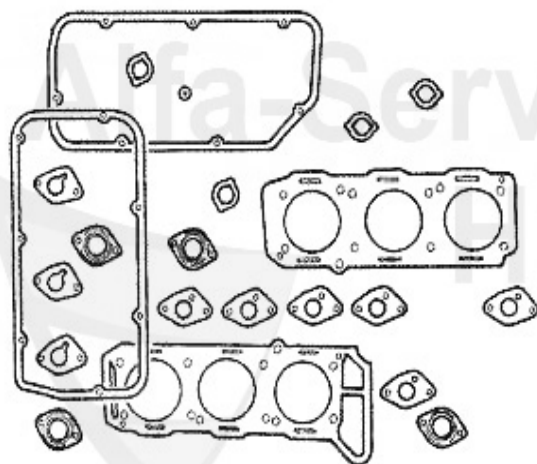

Kopfdichtsatz/Head Gasket Set RZ/SZ

1. ZKDS 3100

1 ZKDS3100 HEAD GASKET SET 164 3.0 87-89 SPIDER (916) 3.0 95> 75 3.0 87-92 RZ/
SZ

290.00 EUR