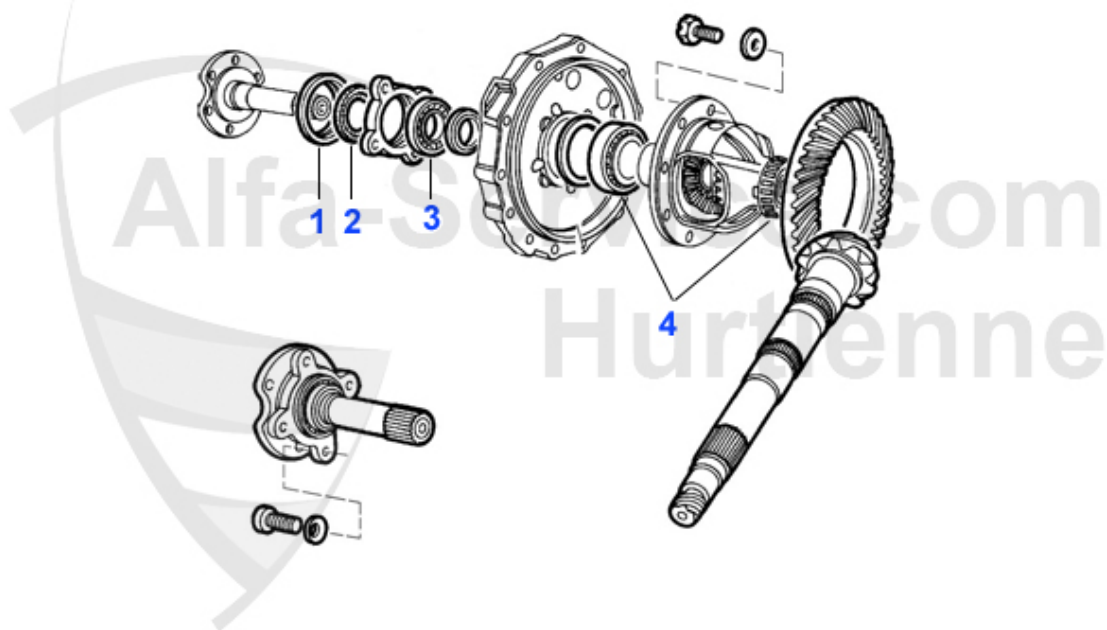

RZ/SZ > DRIVETRAIN > DIFFERENTIAL

1	WD21228	JOINT RING REAR DIFF. 116,AR 75 4 AND 6 CYL.,RZ/SZ	***
2	WD21231	JOINT RING REAR DIFFERENTIAL 116,AR 75 4 AND 6 CYLINDER,RZ/SZ	18.50 EUR
3	GL8685	SHOULDER BEARING DIFF. AR75 + GTV6 OE 71728685	44.99 EUR
4	GL8680	Schulterlager Diff.AR116	43.99 EUR