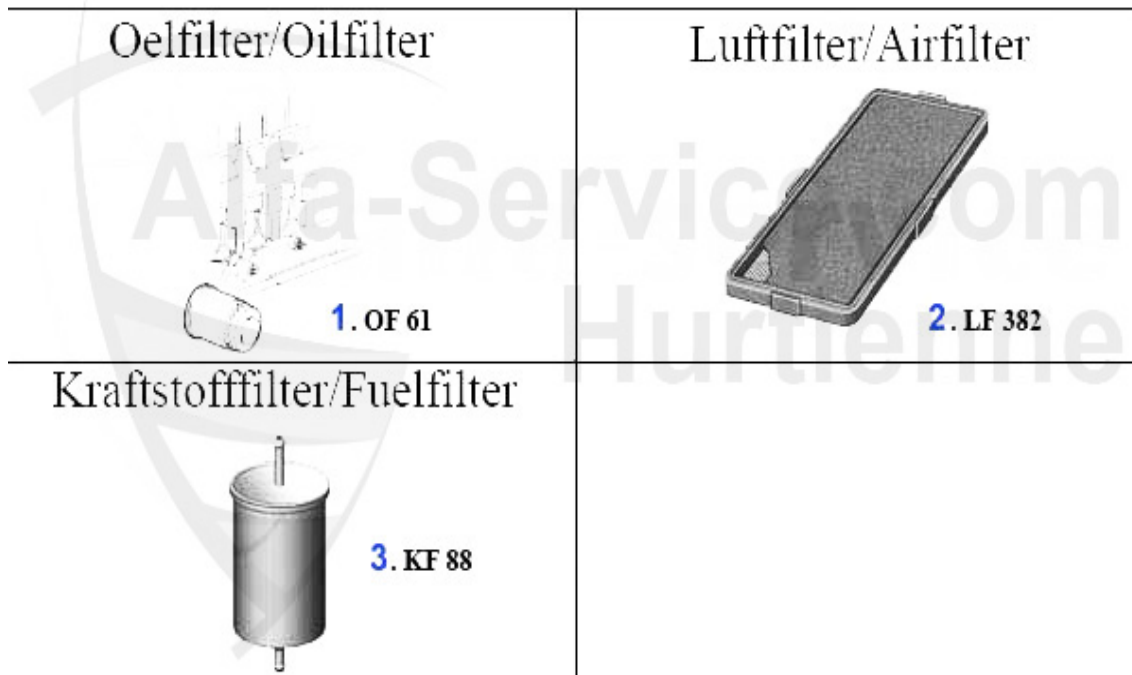

Filter RZ/SZ

1	OF61	OIL FILTER SUD/SPRINT 1.2/1.3/ti,RZ/SZ 3.0 V6 SCREW ON FILTER	6.66 EUR
2	LF382	AIR FILTER 75/90 GTV/6(116),RZ,SZ 6-CYL. SQUARE	32.50 EUR
3	KF88	FUEL FILTER 75, 90, 164, ALFETTA GIULIETTA, SPIDER (115), GTV (116), RZ, SZ, in-line filter	21.50 EUR