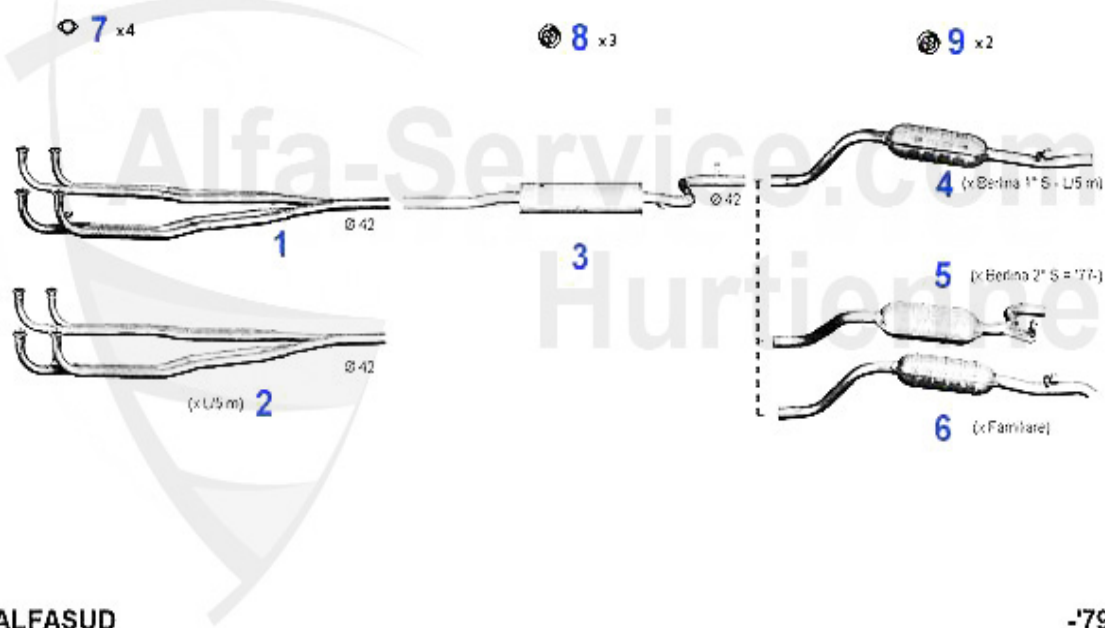

Abgasanlage/Exhaust System Sud Bj. >79

1	VR105501 Hosenrohr Sud Berlina >76	81.04 EUR
2	VR106001 Hosenrohr Sud 1.2-1.5, Berlina 2.S 33 1.5 & QV (905), 1.4 ie. (907) Arna 1.2-1.3 bj. 83-87	121.26 EUR
3	MSD106076 Mitteltopf Sud 1.3/ti & 1.5/ti/S 33 (905) 1.3, 1.5/QV, 1.7ie 33 (907) 1.4 & 1.7 ie	63.40 EUR
4	NSD105507 REAR SILENCER SUD BERLINA 1. SERIES >77	91.30 EUR
5	NSD105707 REAR SILENCER SUD BERLINA 2. SERIES 77-79	61.04 EUR
6	NSD105807 REAR SILENCER SUD FAMILIARE >79	91.30 EUR
7	SAT094405 Abgaskrümmerdichtung Arna, Sud/Sprint, 33 (905/7), 145/6 Boxer	2.77 EUR
8	SAT091012 OE 60503033, RUBBER/EXHAUST MOUNTING DIVERSE TYPES	4.00 EUR