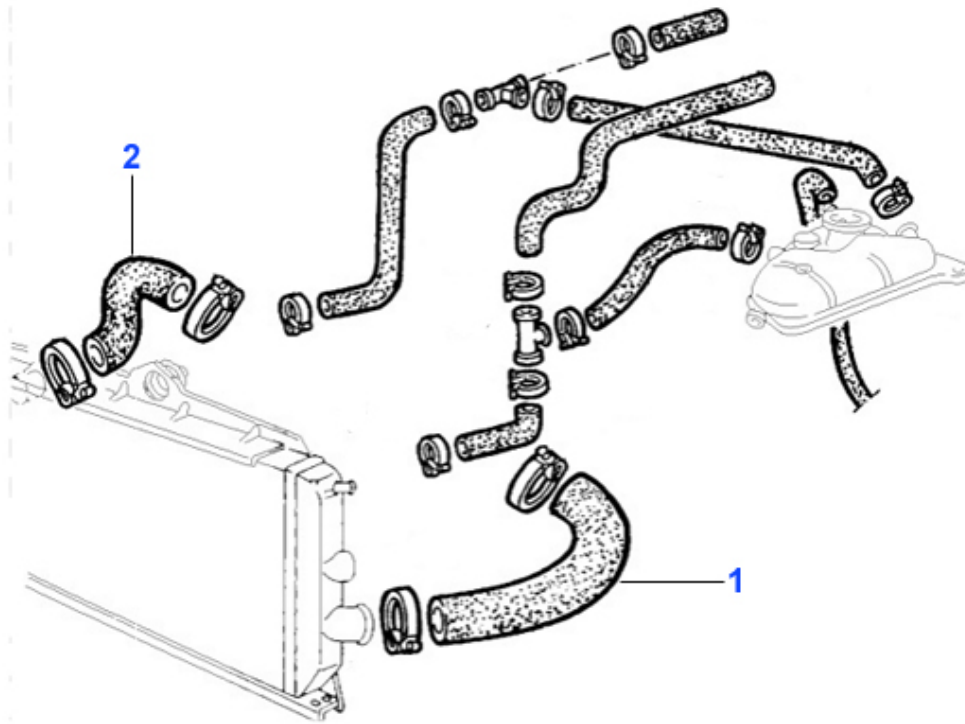

## Wasserpumpe/Waterpump Sud/Sprint (901/2)

---

1. WP 2110

---

1 WP02110 OE. 60614390 WATERPUMP BOXER

53.86 EUR

Alfa Sud/Sprint > ENGINE > COOLING SYSTEM > HOUSES

1 KWS09745 LOWER WATER HOSE SUD/SPRINT > MOT.05886 \*\*\*