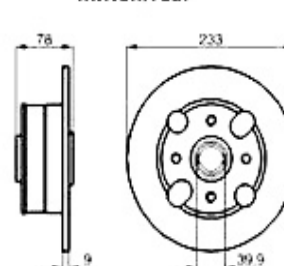

5. BS 100615
hinten/rear

1	BS100204	OE. 60718737 FRONT BRAKE DISK SUD/SPRINT >07.1982 4-holes	58.37 EUR
2	BS100211	OE. 60703237 FRONT BRAKE DISK SUD/SPRINT 08.1982> 6-holes	49.04 EUR
3	BS118611	BRAKE DISC FRONT 33 (905/7) 1.3/1.4/1.5/ 1.7/IE/16V/4X4/QV 86-94	39.32 EUR
4	BS100751	BRAKE DISC FRONT 33 (907) 1.7/IE/16V/ 4X4/QV,SUD SPRINT 1.7	69.00 EUR
5	BS100615	OE. 60750699 REAR BRAKE DISC SUD/SPRINT	62.00 EUR