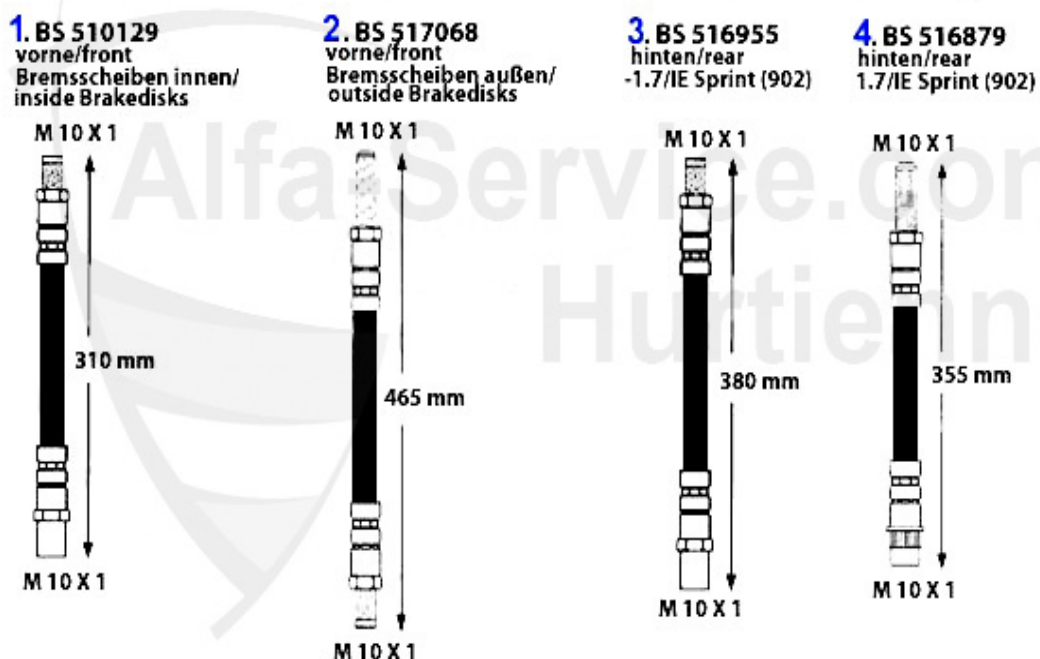

Bremsschlauch/Brake Hose Sud/Sprint

1	BS510129	FRONT BRAKE HOSE SUD/SPRINT ALL TYPES WITH INSIDE BRAKE DISCS	15.90 EUR
2	BS517068	Bremsschlauch vorne 33 (905/7) 1.7 ie /16V 4x4 bj. 87-94, Sud Sprint (902)	20.42 EUR
3	BS516955	OE. 60709428 REAR BRAKE HOSE SUD	23.40 EUR
4	BS516879	OE.60501721 BRAKE HOSE REAR 33/SW 905/7 4X4,SUD WITH DRUM BRAKE	18.16 EUR