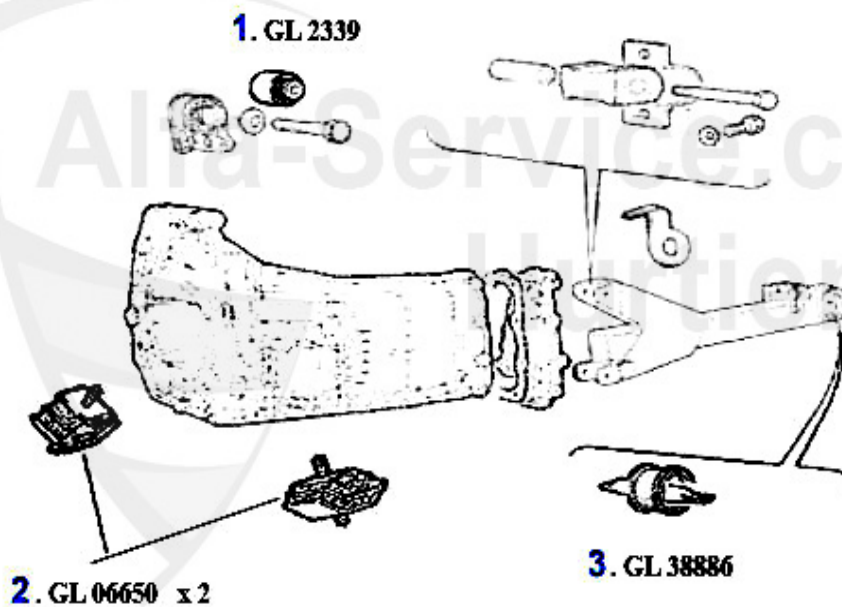

Getriebeaufhängung/Gear Mount Sud/Sprint (901/2)

1	GL2339	OE.60501320 gearbox mount front 33, Arna, Sud/Sprint	38.47 EUR
2	GL06650	OE. 60506650 GEAR BOX MOUNT BOXER	28.21 EUR
3	GL38886	OE. 60501314 rear TRANSMISSION MOUNT Sud/Sprint, 33 (905/7)	6.46 EUR