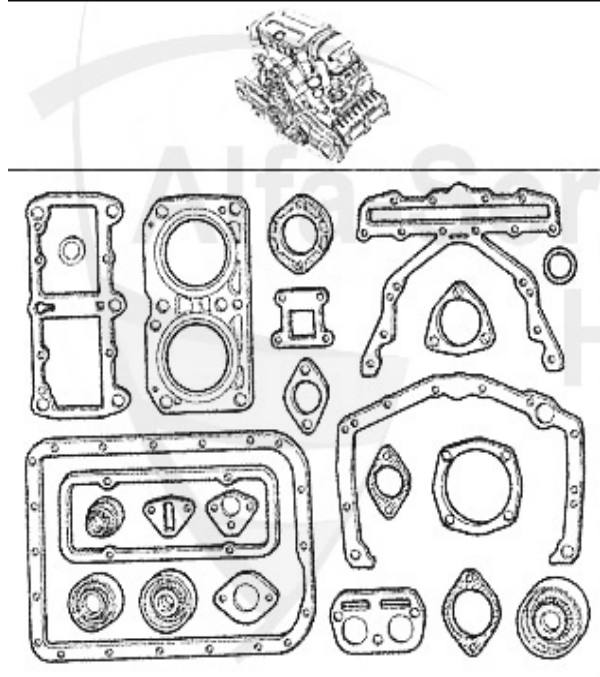

Motordichtsatz/Full Set Sud/Sprint (901/2)

1. MDS 41700
(901) Ø 81mm
1.2/1.3/ti, 1971-1986

2. MDS 41800
(901/2) Ø 81mm
1.3 ti, 86 PS/HP, 1980-1984

3. MDS 41900
(901/2) Ø 85 mm
1.5/ti, 83/95 PS/HP

4. MDS 42000
(902) Ø 85 mm
1.5 ti, 102/105 PS/HP

5. MDS 42100
(902) Ø 88 mm
1.7 / IE

1	MDS41700 ENGINE GASKET SET ARNA,SUD/SPRINT,33 (905) 1.2/1.3 71-87	152.86 EUR
2	MDS41800 ENGINE GASKET SET ARNA,SUD/SPRINT,33 1.3 79-89	152.86 EUR
3	MDS41900 OE. 60778163 FULL SET BOXER 1.5/TI	204.14 EUR
4	MDS42000 ENGINE GASKET SET SUD/SPRINT,33 1.5/ TI/QV 62-77 KW 79-89	135.92 EUR
5	MDS42100 ENGINE GASKET SET SUD/SPRINT,33/SW (905/7) 1.7 IE/QV 8V 87-94	141.99 EUR