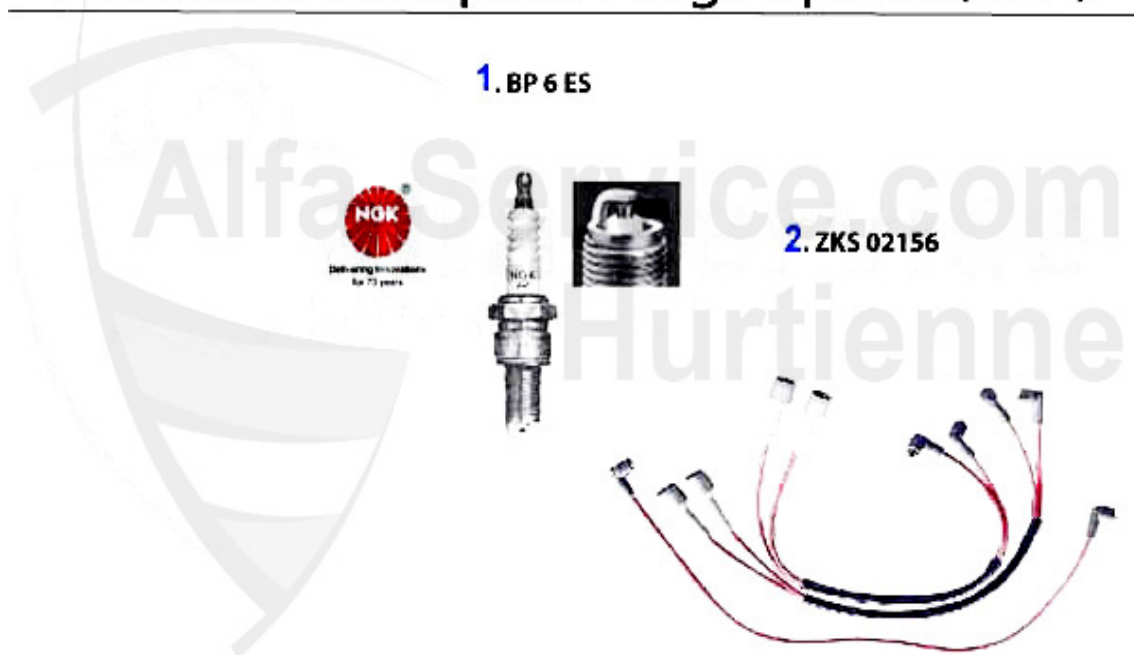

Zündkerzen/Spark Plugs Sprint (902)

1	BP 6 ES	SPARK PLUG NGK 33 1.3/1.4/1.7 ie 1.6/1.8/TURBO/2.0ie/3.0 V6, 90 1.8/ 90 1.8/2.0ie, 145/6 1.4/1.6IE ALFETTA GT/V(116)1.8/2.0 SUD/SPRINT 1.2/1.3/1.5 TI,ARNA 1.2/1.3/TI,SPIDER(115)1.6/2.0 79>,166 2.0 V6 TURBO	2.67 EUR
2	ZKS02156	IGNITION WIRE SET SUD/SPRINT, 33 (905) carburator version	48.99 EUR