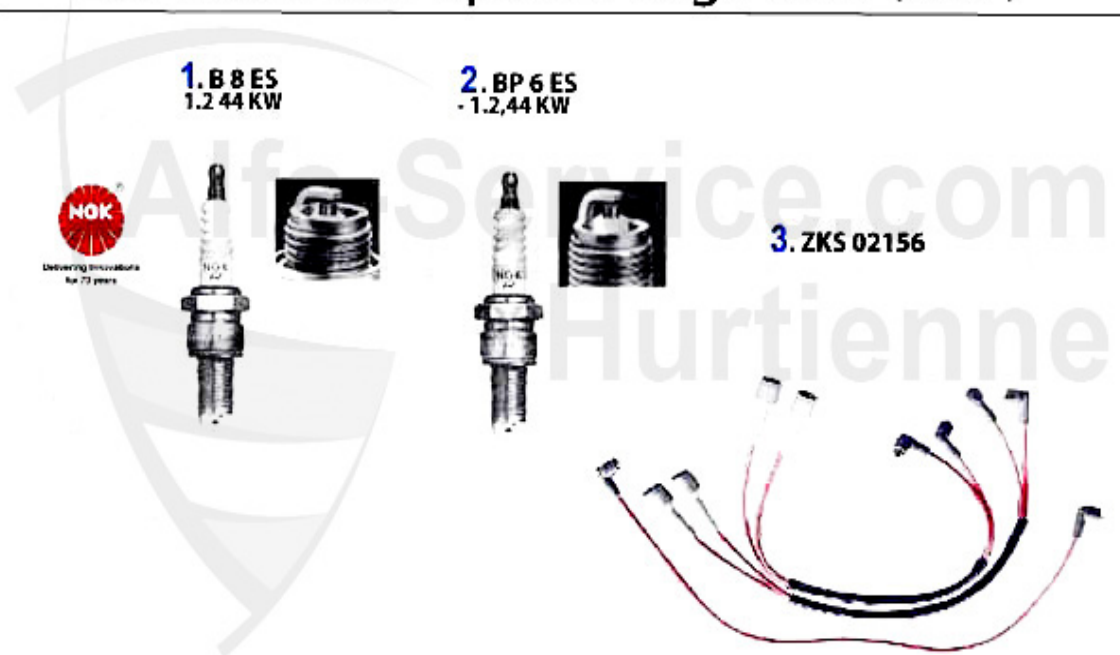

Zündkerzen/Spark Plugs Sud (901)

2	BP 6 ES	SPARK PLUG NGK 33 1.3/1.4/1.7 ie 1.6/1.8/TURBO/2.0ie/3.0 V6, 90 1.8/ 90 1.8/2.0ie, 145/6 1.4/1.6IE ALFETTA GT/V(116)1.8/2.0 SUD/SPRINT 1.2/1.3/1.5 TI,ARNA 1.2/1.3/TI,SPIDER(115)1.6/2.0 79>,166 2.0 V6 TURBO	2.67 EUR
3	ZKS02156	IGNITION WIRE SET SUD/SPRINT, 33 (905) carburator version	48.99 EUR