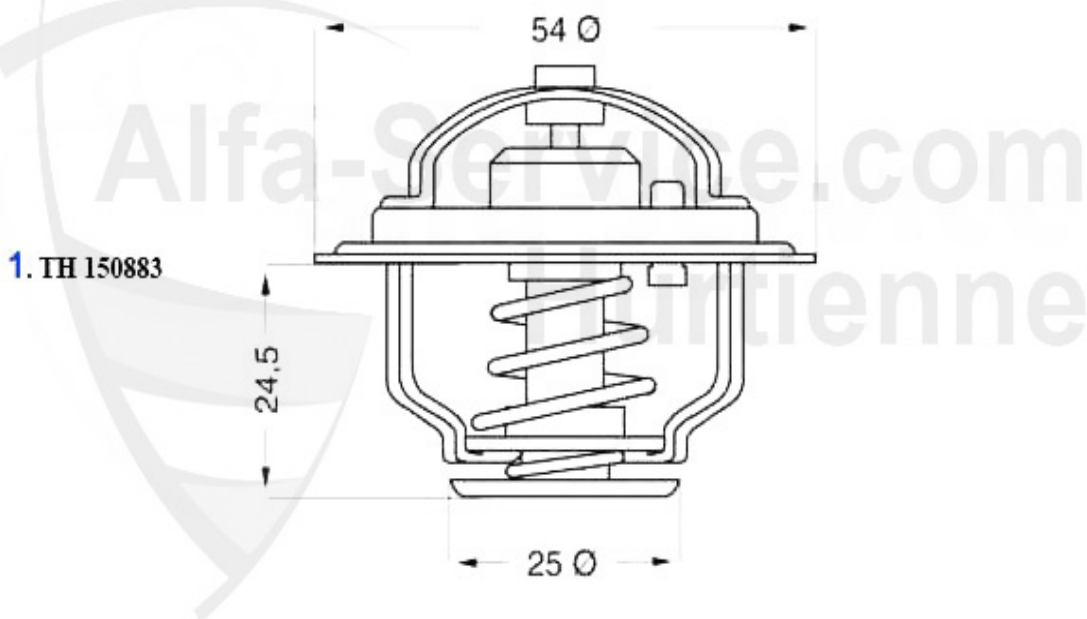

Thermostat Sud/Sprint (901/2)

1 TH150883 OE. 60504230 THERMOSTAT SUD/SPRINT (901/2), 33 (905) 1.2/1.3

16.90 EUR