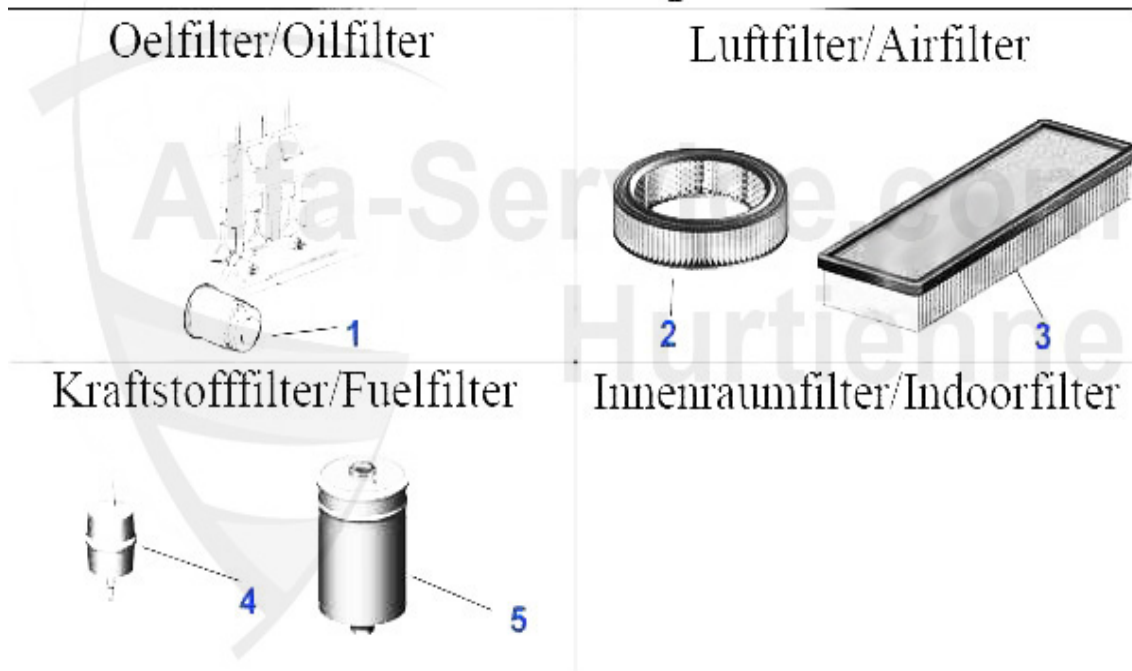

Filter Sud/Sprint

1	OF61	Ölfiler Sud/Sprint 1.2/1.3/ti,RZ/ SZ 3.0 V6 Anschraubfilter	6.66 EUR
1	OF123	OE. 60553431/60537470/60533494/60521128 OILFILTER	9.13 EUR
1	OF125	OIL FILTER 75, 90, 145/6, 155, 164 ALFETTA, GIULIETTA, div. 105 screw on cartridge	9.44 EUR
2	LF40	AIR FILTER ARNA,SUD/SPRINT,33 (905) 1.2/ 1.3/TI, ROUND	13.23 EUR
3	LF198	AIR FILTER SUD/SPRINT, FIRM	14.26 EUR
4	KF013	Kraftstoffleitungsfilter diverse Modelle (universal)	4.62 EUR
5	KF96	Kraftstoff-Filter Sud/Sprint,33 (905/7),145/6,155,Anschraubpatrone	25.99 EUR