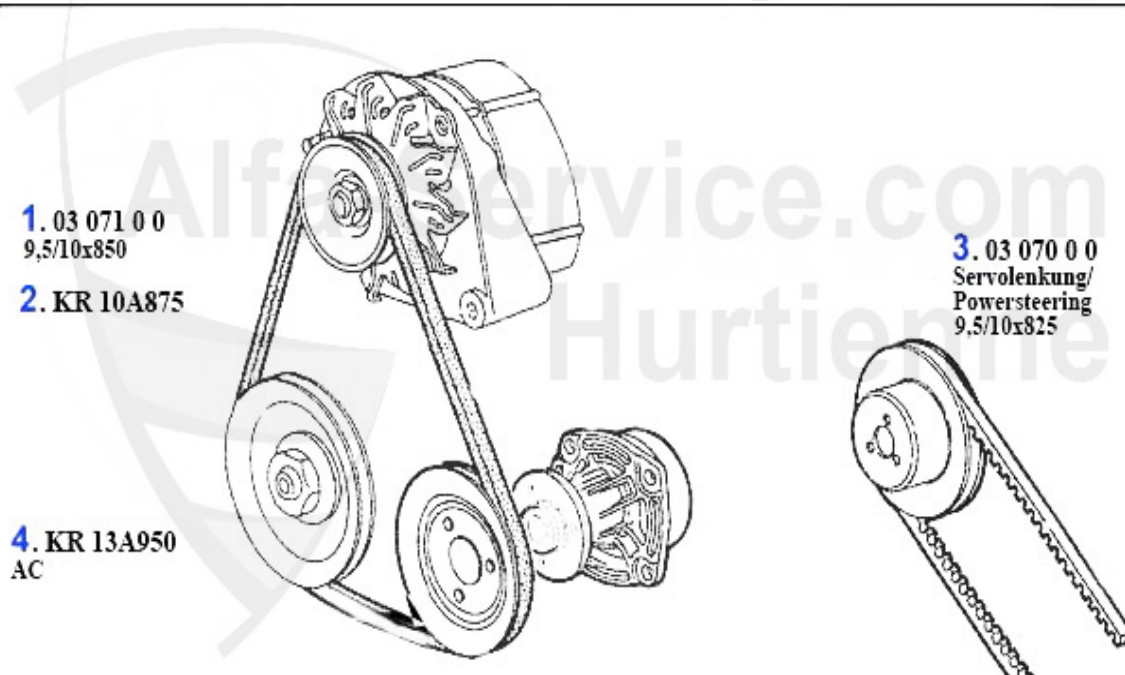

Keilriemen/V-Belts Sud/Sprint (901/2)

1	03 071 0 0	V-BELT 9.5X850	8.70 EUR
2	KR10A875	V-BELT 10X875 Sud/Sprint,Arna	11.90 EUR
3	03 070 0 0	V-BELT 9.5X825 (SPIDER, GT)	8.70 EUR
4	KR13A950	V-BELT 12.5X950 33 (907),145/6 >11.96 CLIMACOMPRESSOR GTV/6	12.85 EUR