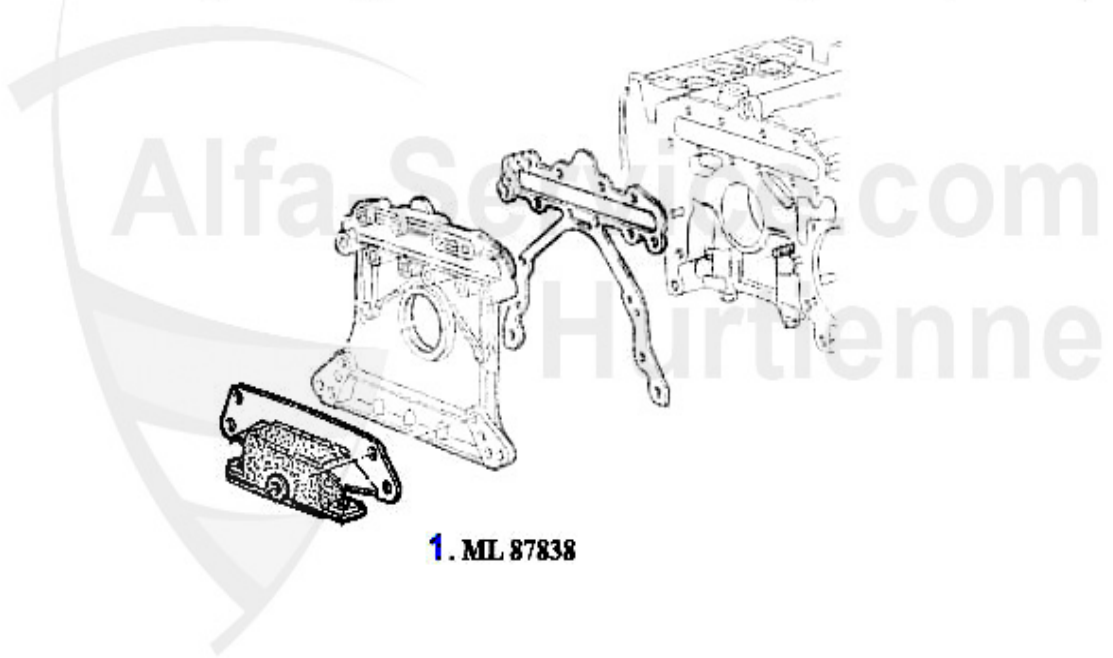

Motorlager/Engine Mount Sud/Sprint (901/2)

1 ML87838 OE. 60501321 ENGINEMOUNT Sud/Sprint, 33 (905/7)

65.00 EUR

Nockenwelle/Camshaft Sud/Sprint (901/2)

1. NKW 04366
1.2/1.3

2. NKW 37371
1.5/ti/QV, 83/102 HP

3. NKW 37313
1.5/ti, 105 PS/HP

4. NKW 37868
1.7/IE, H 35,5

5. NKW 11456
1.7/IE, H 37,3

Alfa-Service.com
Hurtienne

1	NKW04366 CAMSHAFT SUD,33 (905) 1.2/1.3	193.89 EUR
2	NKW37371 Camshaft Alfa Sud,33 (60537371)	193.89 EUR
3	NKW37313 Camshaft Alfa 33, Sud (60537313)	193.89 EUR
4	NKW37868 CAMSHAFT SUD SPRINT,33 (905) 1.7 IE (H35,5)	193.89 EUR
5	NKW11456 CAMSHAFT SUD SPRINT,33 (905/7) 1.4/1.5/ 1.7 IE (H 37,3) >92	229.13 EUR