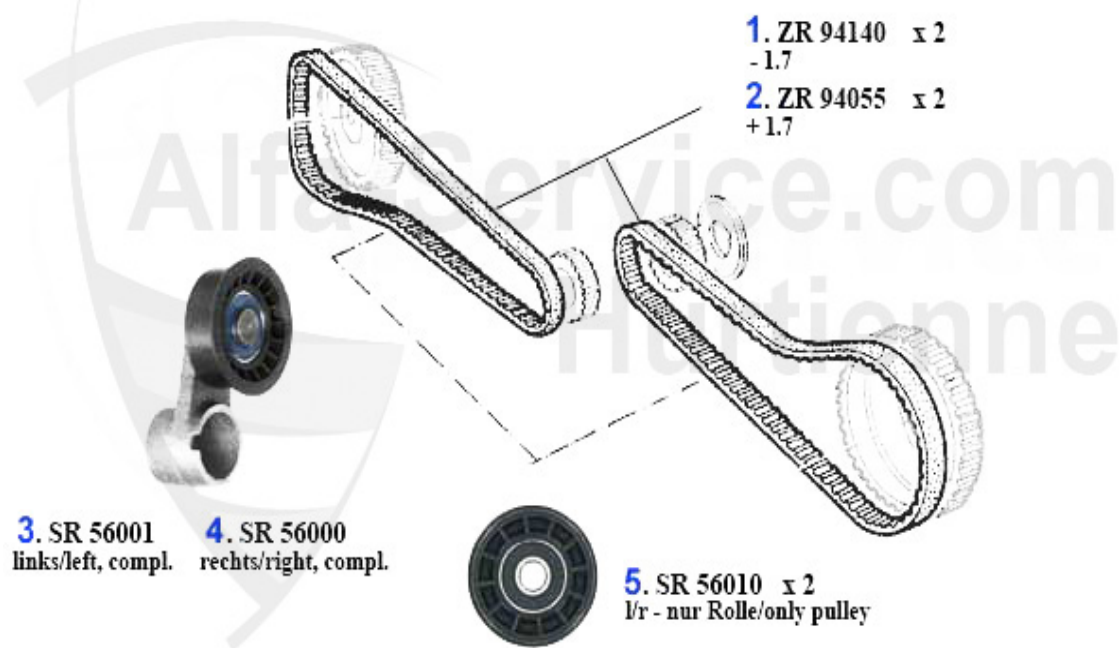

Zahnriemen/Timing Belt Sud/Sprint (901/2)

1	ZR94140	OE. 60503002 TIMING BELT BOXER	20.11 EUR
2	ZR94055	DRIVE BELT 100S170 33 (905/7) 1.3/1.5/ 1.7/ie/16V/QV,145/6 1.4/1.6 ie CAMSHAFT	23.21 EUR
3	SR56001	OE. 60504225 BELTSTRETCHER left BOXER	62.88 EUR
4	SR56000	OE. 60504224 BELTSTRETCHER right BOXER	62.88 EUR
5	SR56010	DRIVE BELT TENSIONER 33,145/6 IE 16V (ONLY PULLEY)	32.01 EUR