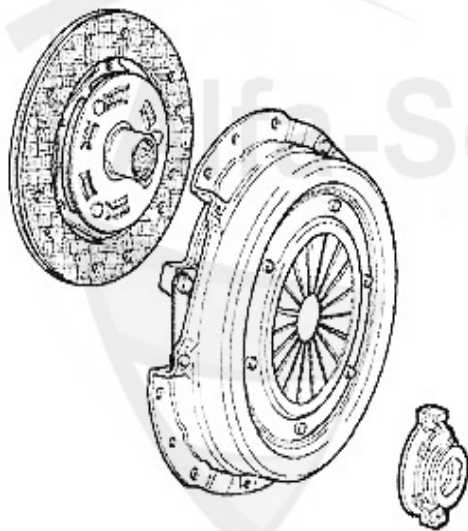

## Kupplungs-Kit/Clutch Set Sud (901)

1. KK 056002

Ø 200 mm

1.2/1.3 - 44/46/50/51/55 KW

2. KK 338001

Ø 200 mm

1.3/1.5 - 61/63/70/77 KW

1	KK056002	CLUTCH SET ARNA,SUD (901) 1.2/1.3 33 (905/7) 1.4IE/1.5/IE	164.14 EUR
2	KK338001	OE. 5893958 CLUTCH KIT BOXER 200 mm	204.14 EUR

## Kupplungs-Kit/Clutch Set Sud/Sprint (902)

---

1. KK 338001  
Ø 200 mm

---

1 KK338001 OE. 5893958 CLUTCH KIT BOXER 200 mm

204.14 EUR