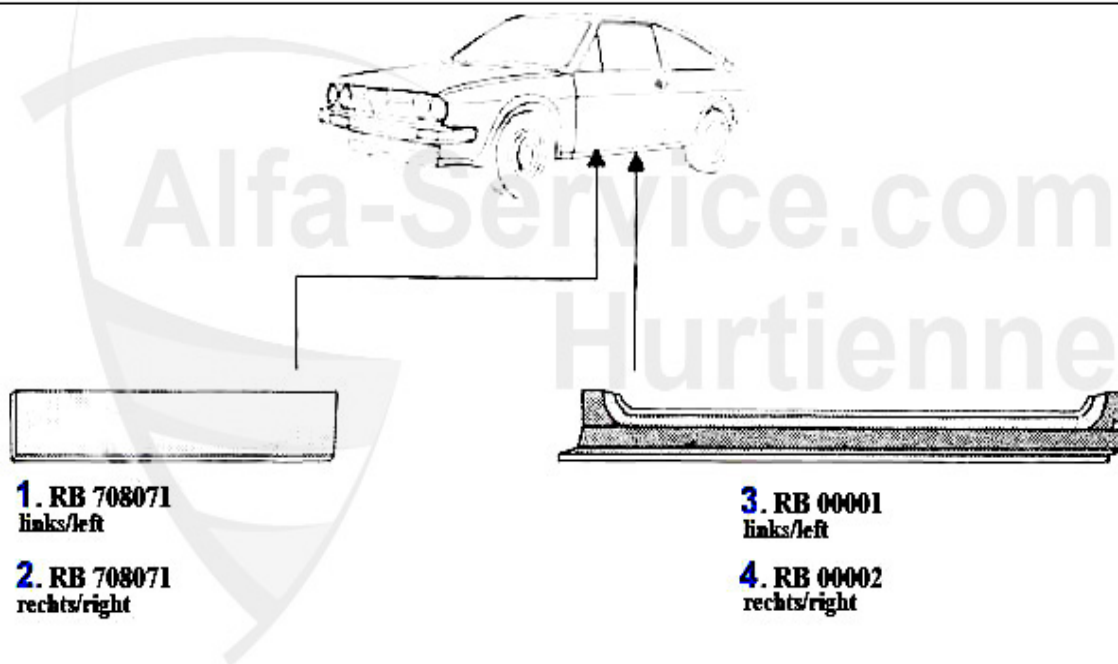

Repararturbleche/Repair Panels Sud Sprint (902)

1	RB708071	EXTERIOR DOOR PANEL LEFT SUD SPRINT	27.18 EUR
2	RB708072	EXTERIOR DOOR PANEL RIGHT SUD SPRINT	27.18 EUR
3	RB00001	INSPECTION DOOR LEFT SUD SPRINT	47.01 EUR
4	RB00002	INSPECTION DOOR RIGHT SUD SPRINT	47.01 EUR