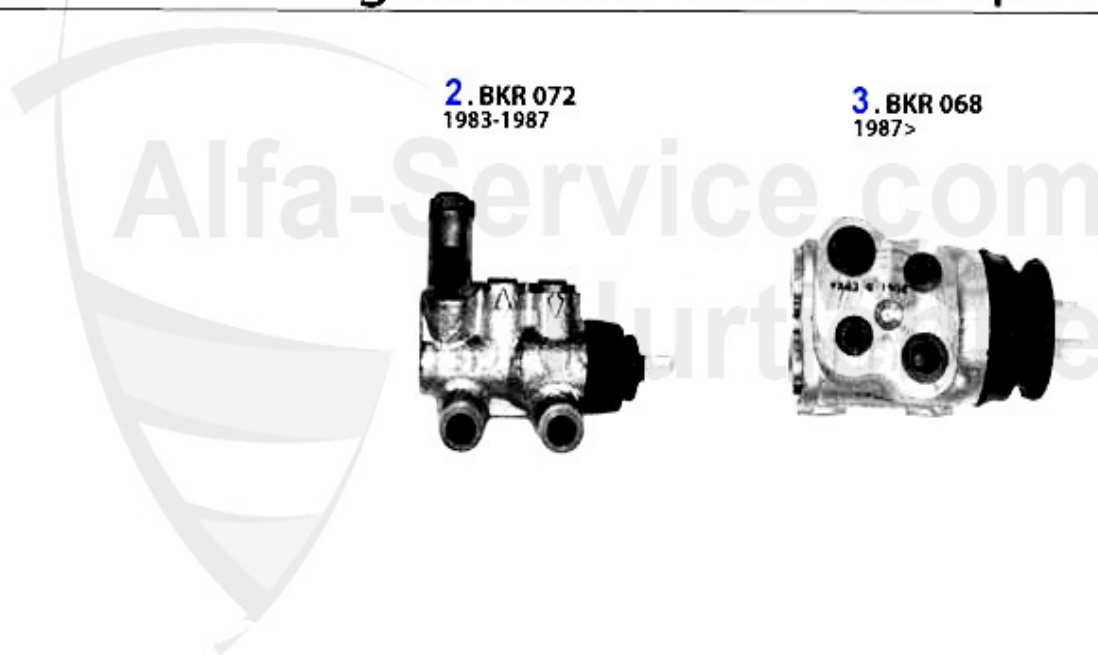

Bremskraftregler/Brake Valve Sud/Sprint

2	BKR072	BRAKE PRESSURE REGULATOR SUD/ SPRINT 80-87, 33 (905)	145.85 EUR
3	BKR068	OE.60501737, brake pressure regulator sud sprint year 87-89, 33/SW(907)	108.89 EUR