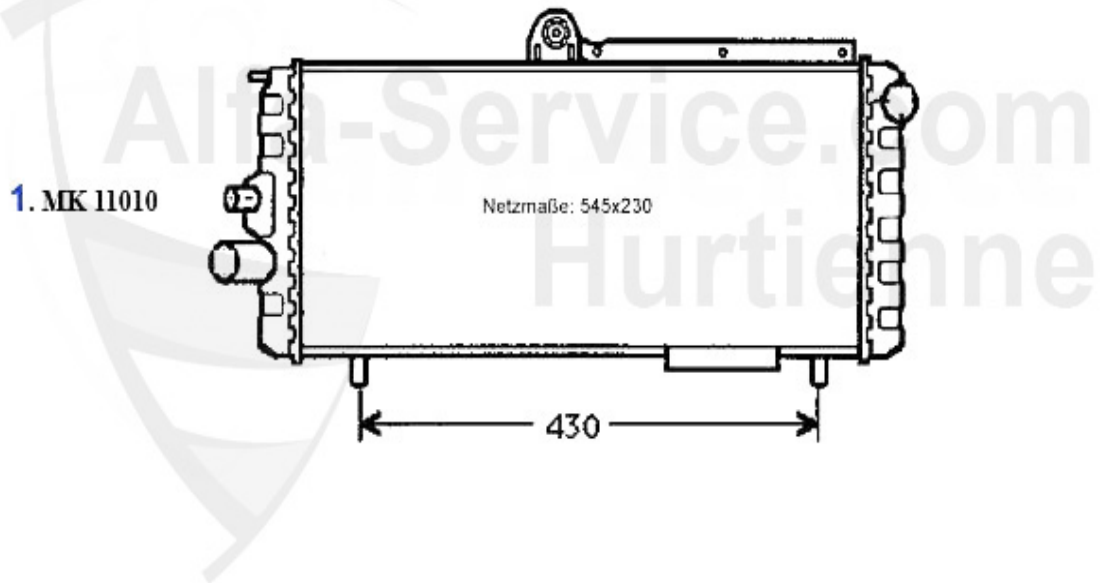

Kühler/Radiator Sud/Sprint (901/2)

---

1 MK11010 RADIATOR 33 (905),ARNA,SUD/SPRINT 1.2/ 1.3/1.5/1.7 73-89

193.89 EUR