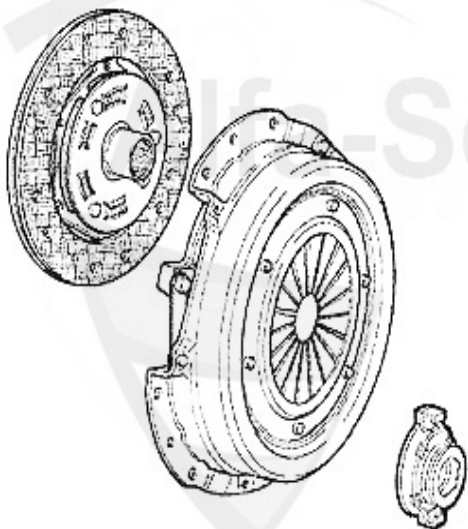

## Antriebswelle/Driveshaft Sud Sprint (902)

1	GS20024	Gelenksatz außen Sud/Sprint 1.3/1.5 ti	128.23 EUR
2	GS20023	Gelenksatz innen Sud/Sprint,Arna,33 (905/7)	101.55 EUR
3	AMS26035	OUTER DRIVE SHAFT BOOT SET (WHEELSIDE) (Sud/Sprint)	12.83 EUR
4	AMS26045	INNER DRIVE SHAFT BOOT SET (GEARSIDE) Sud/Sprint	16.31 EUR

## Kupplungs-Kit/Clutch Set Sud (901)

1. KK 056002

Ø 200 mm

1.2/1.3 - 44/46/50/51/55 KW

2. KK 338001

Ø 200 mm

1.3/1.5 - 61/63/70/77 KW

1	KK056002	CLUTCH SET ARNA,SUD (901) 1.2/1.3 33 (905/7) 1.4IE/1.5/IE	164.14 EUR
2	KK338001	OE. 5893958 CLUTCH KIT BOXER 200 mm	204.14 EUR