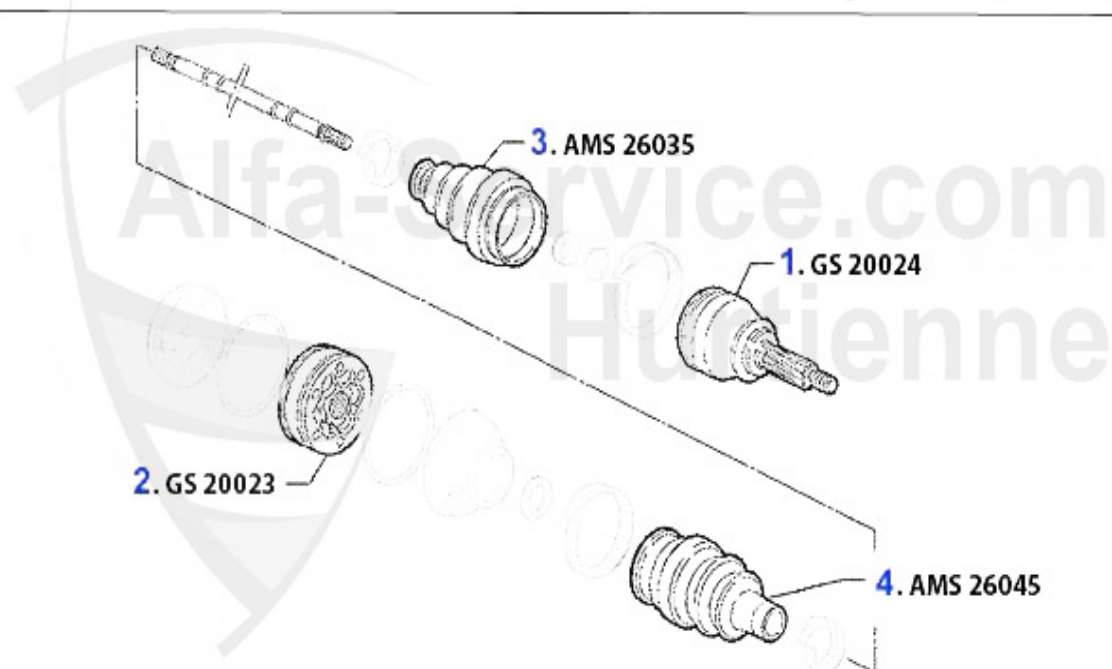

Antriebswelle/Driveshaft Sud Sprint (902)

1	GS20024	Gelenksatz außen Sud/Sprint 1.3/1.5 ti	128.23 EUR
2	GS20023	Gelenksatz innen Sud/Sprint,Arna,33 (905/7)	101.55 EUR
3	AMS26035	OUTER DRIVE SHAFT BOOT SET (WHEELSIDE) (Sud/Sprint)	12.83 EUR
4	AMS26045	INNER DRIVE SHAFT BOOT SET (GEARSIDE) Sud/Sprint	16.31 EUR