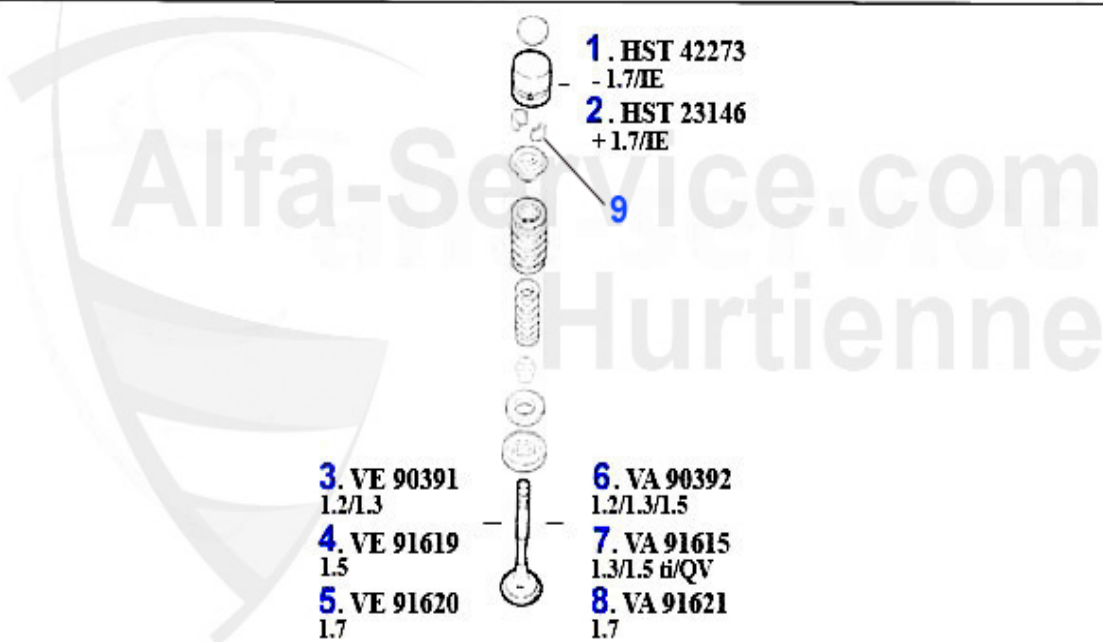

Ventiltrieb/Valve Train Sud/Sprint (901/2)

1	HST42273	OE. 5942273 TAPPET Sud/Sprint,33 (905) 1.2/1.3/1.5	12.79 EUR
2	HST23146	hydraulic valve lifter SUD/SPRINT 33 145/6 1.4/1.6/1.7 ie	19.39 EUR
3	VE90391	OE. 60504051/60504783/60506548 INTAKE VALVE BOXER 1.2/1.3/1.5	11.19 EUR
4	VE91619	OE. 60524033 VALVE INTAKE Sud/Sprint 1.5 ti,33 (905) QV	15.39 EUR
5	VE91620	OE. 60515042 VALVE INTAKE Sud Sprint, 33 (905/7) 1.7 8V	15.39 EUR
6	VA90392	OE. 60503993 EXHAUST VALVE BOXER 1.2/1.3/1.5	29.24 EUR
7	VA91615	OE. 60504784 VALVE EXHAUST Sud/Sprint/ 33 (905) 1.3 S, 1.5 TI	30.77 EUR
8	VA91621	OE. 60515041 VALVE EXHAUST Sud Sprint, 33 (905/7) 1.7 8V	30.77 EUR
9	VK 8	Valve cotters 8mm twin spark OE.60503036	1.79 EUR