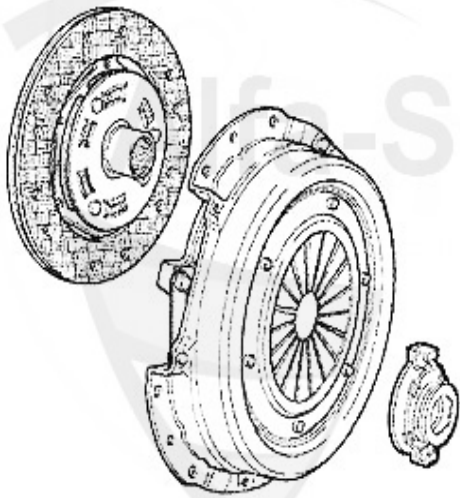

Kupplungs-Kit/Clutch Set 145/6 2.0 Quadrifoglio

---

1. KK789001

Ø 230 mm

---

1 KK789001 Kupplungs-Kit 145/6,155 2.0 TS 16V gtv/spider(916) 2.0 TS Bj. 95-01

269.00 EUR