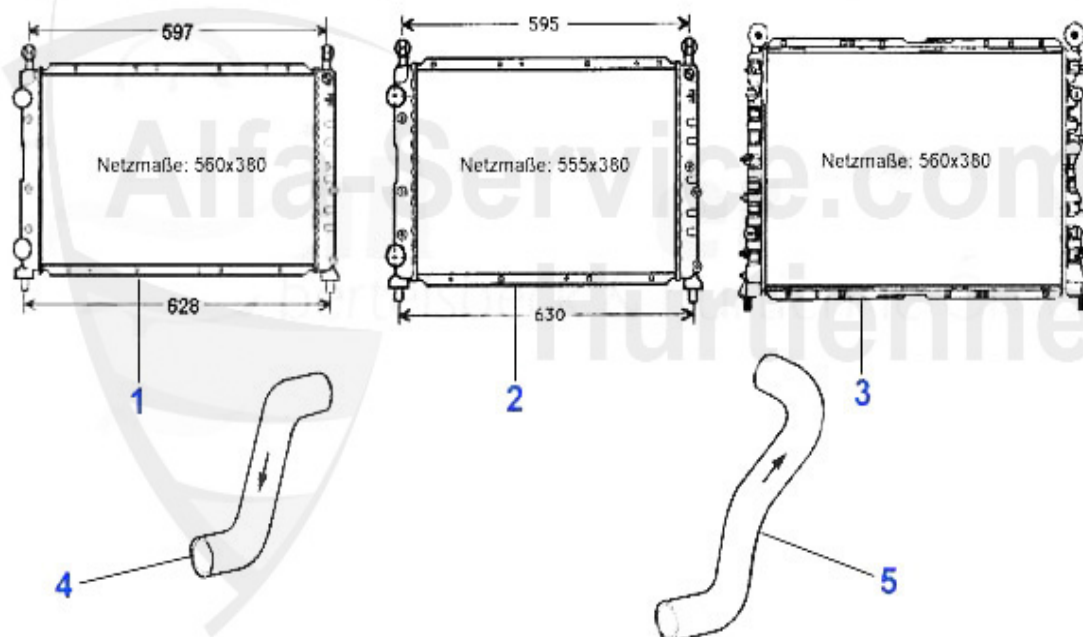

Kühler/Radiator 145/6 TS 16V

1	MK22820	Motorkühler 145/6 1.4/1.6/1.7ie 16V TS Bj. 96-01,155 1.6 16V TS Bj.96>	224.66 EUR
2	MK22992	Motorkühler 145/6,155 1.6/1.7/1.8/ 2.0 TS 16V	213.38 EUR
3	MK22999	Motorkühler 145/6 2.0 16V TS/QV Bj. 6.96>	193.89 EUR
4	KWS03081	Kühlwasserschlauch oben 145/6 1.4/1.6/1.8/2.0 TS 16V/1.9 TD,155 TS 16V	***
5	KWS03082	Kühlwasserschlauch unten 145/6 1.4/ 1.6/1.8/2.0 16V TS/1.9 TD,155 TS 16V	12.83 EUR