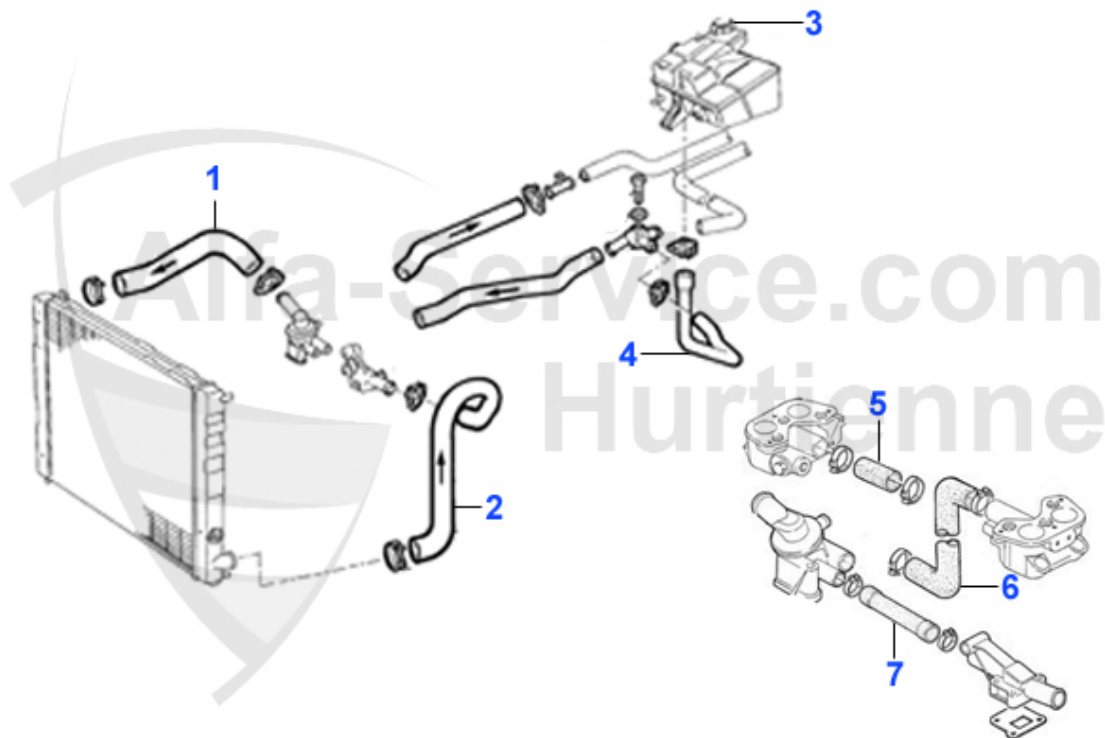

145/6 > Motor > Motorkühlung > Boxer Bj. 94-96 > Schläuche

1	KWS89412	Kühlwasserschlauch oben 145/6 1.4/1.6/1.7 ie	19.90 EUR
2	KWS89413	Kühlwasserschlauch unten 145/6 1.4/1.6/1.7 ie	12.61 EUR
3	08 037 0 0	Deckel Ausgleichsbehälter GTV/6 (11 6),33,145/6,75,155,RZ,SZ,Spider '90 für 08 036 0 0 Öffnungsdruck 1,0 Bar	15.90 EUR
4	KWS89417	Kühlwasserschlauch unter Ausgleichs behälter 145/6 1.4/1.6/1.7 ie	***
5	KWS04023	Kühlwasserschlauch Thermostatgehäuse 33 (905/7),145/6 1.4/1.6/1.7 ie/16V	3.70 EUR
6	KWS11225	kühlwasserschlauch Thermostatgehäuse 33 (907),145/6 1.4/1.6/1.7 ie/16V	13.49 EUR
7	KWS33399	Kühlwasserschlauch Thermostatgehäuse 33 (905/7) mit Lima 55 A,145/6 1.4/1.6/1.7 ie 16V	18.00 EUR