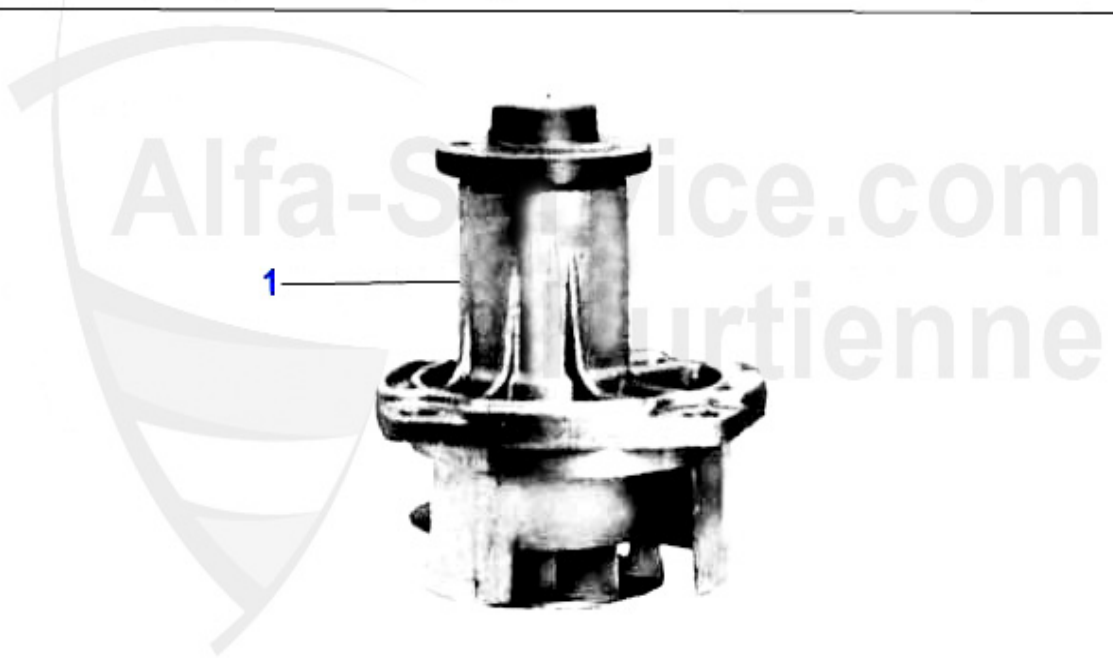

Wasserpumpe/Waterpump 145/6 1.4/1.6 Boxer Bj. 94-96

---

1 WP02110 Wasserpumpe Arna/Sud/Sprint 1.2/1.3/ 1.5/Ti # 5051904>, 33 (905/7) 1.2/
1.3/1.4/1.5/1.7/ie/16V/4x4,145/6 1.4/1.6/1.8/ie, 2.0 ie 16V TS

62.50 EUR