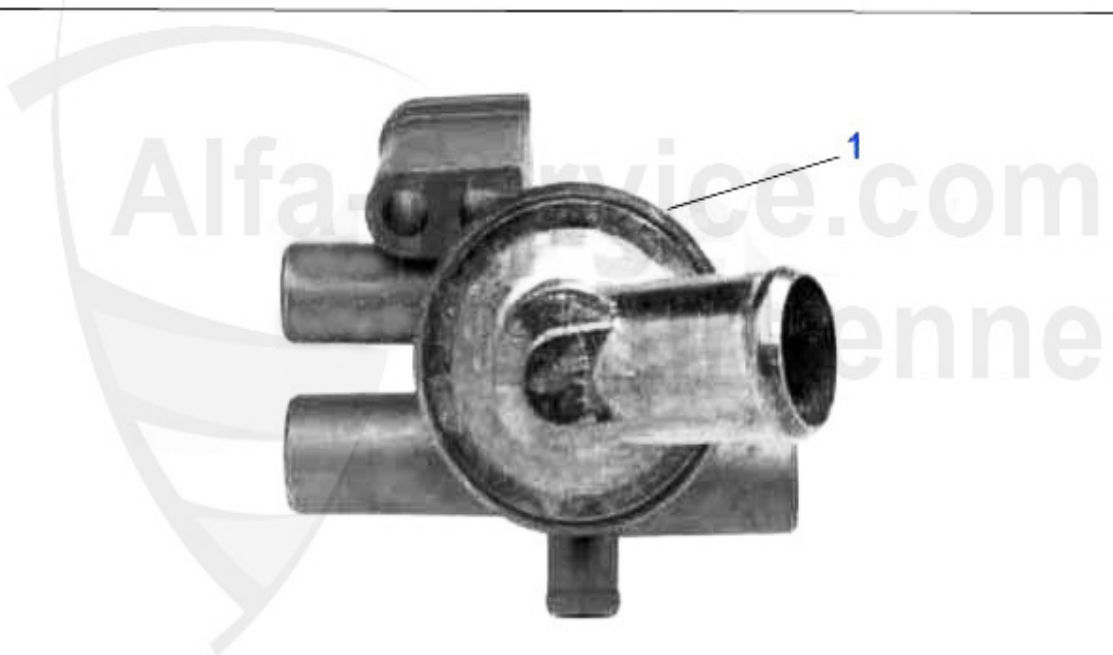

Thermostat 145/6 1.7 IE 16V Boxer Bj. 94-96

---

1 TH595386 Thermostat 1.4/1.5/1.6/1.7 ie 33, 145/6 Gehäusethermotat

***