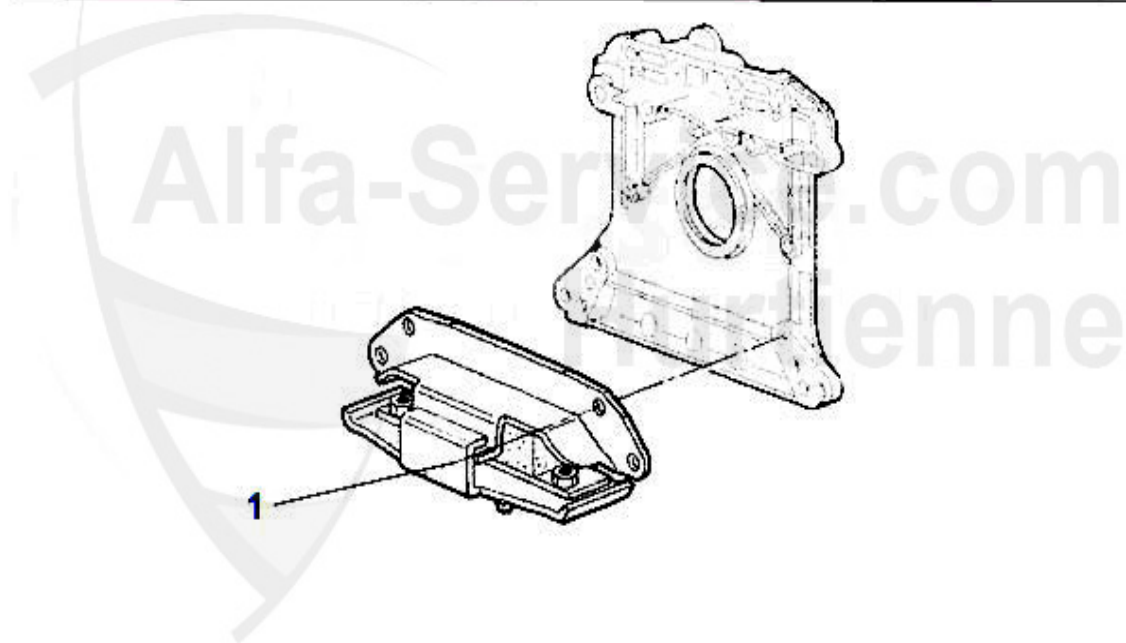

Motorlager/Engine Mount 145/6 Boxer

---

1 ML88447 Motorlager 145/6 Boxer

***