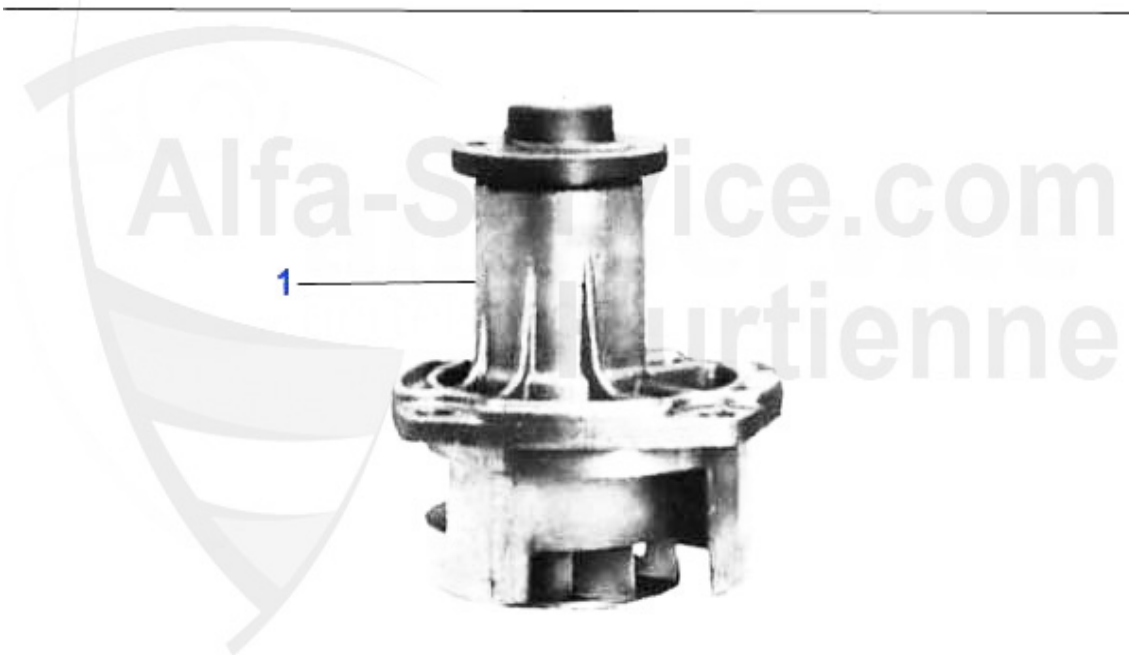

Wasserpumpe/Waterpump 145/6 1.7 IE 16V Boxer Bj. 94-96

---

1 WP02110 Wasserpumpe Arna/Sud/Sprint 1.2/1.3/ 1.5/Ti # 5051904>, 33 (905/7) 1.2/
1.3/1.4/1.5/1.7/ie/16V/4x4,145/6 1.4/1.6/1.8/ie, 2.0 ie 16V TS

62.50 EUR