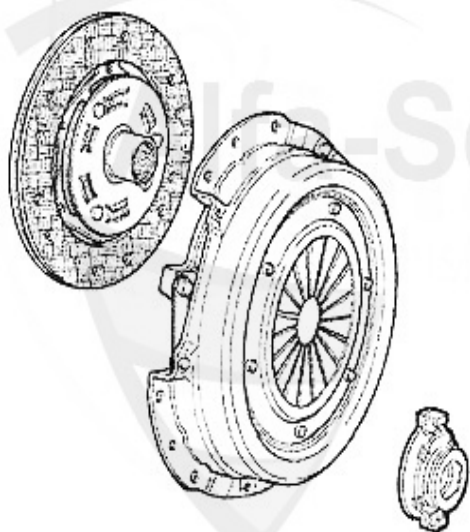

Kupplungs-Kit/Clutch Set 147 1.9 JTD 16V

---

1. KK739501

Ø 235 mm

---

1 KK739501 Kupplungs-Kit 147,156,Nuovo GT 1.9 JTD 16V, 166 2.0 TS CF3

316.99 EUR