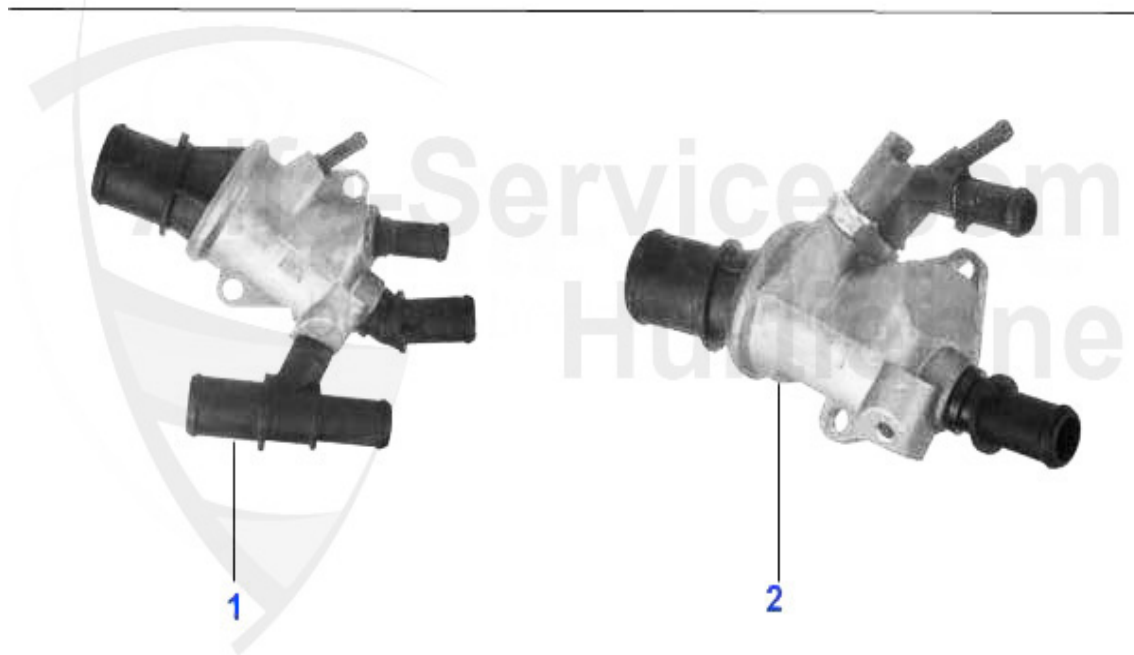

Thermostat 147 1.9 JTD 8/16V

1	TH90294	Thermostat 147 1.9 JTD 8V	84.01 EUR
2	TH89845	Thermostat 147, Nuovo GT 1.9 JTD 16V	104.90 EUR