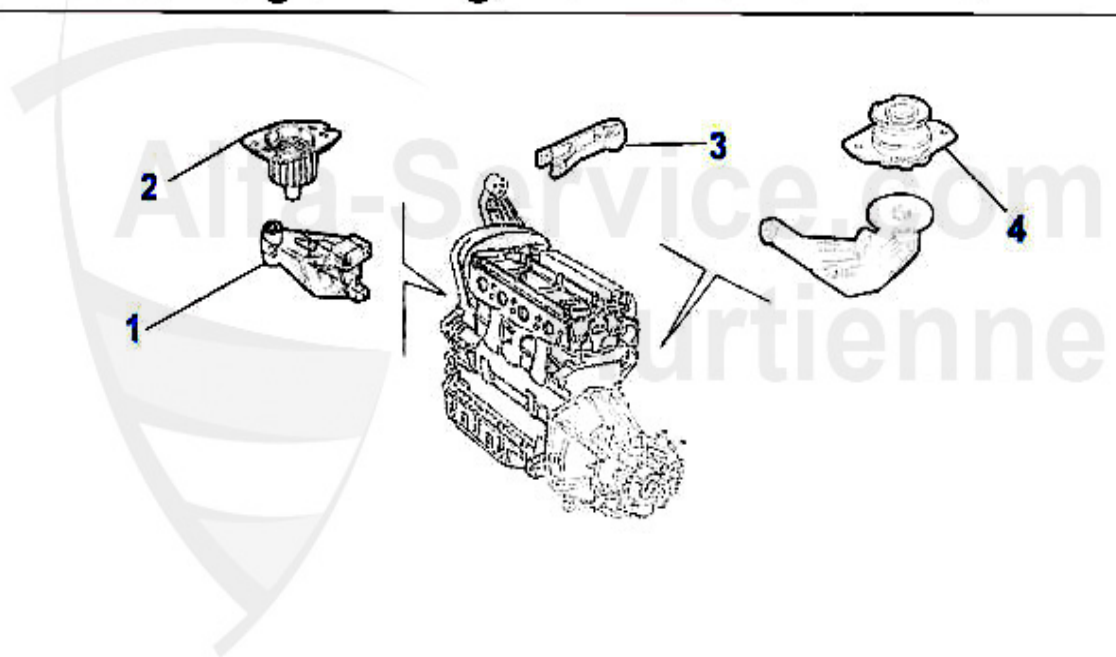

Motorlager/Engine Mount 147 GTA

1	ML13854	Motoraufhängung VL 147 3.2 GTA	152.86 EUR
2	ML88868	Motorlager VR 147,156,Nuovo GT 3.2 V6 24V/GTA	***
3	ML52740	Motorzugstange 147,156,Nuovo GT V6 24V/GTA	104.99 EUR
4	ML9359	Motorlager hinten 147,155,156 3,2 GTA	55.81 EUR