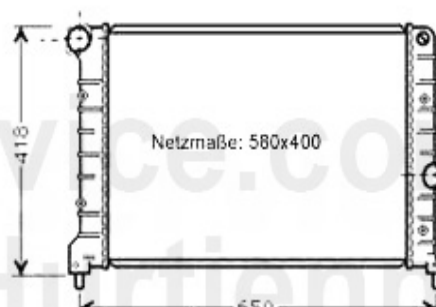

2

1	MK43393	Motorkühler 147 JTD 8/16V Kühlsystem: Valeo	369.30 EUR
2	MK42843	Motorkühler 147,Nuovo GT JTD 8/16V Kühlsystem: Denso	163.11 EUR