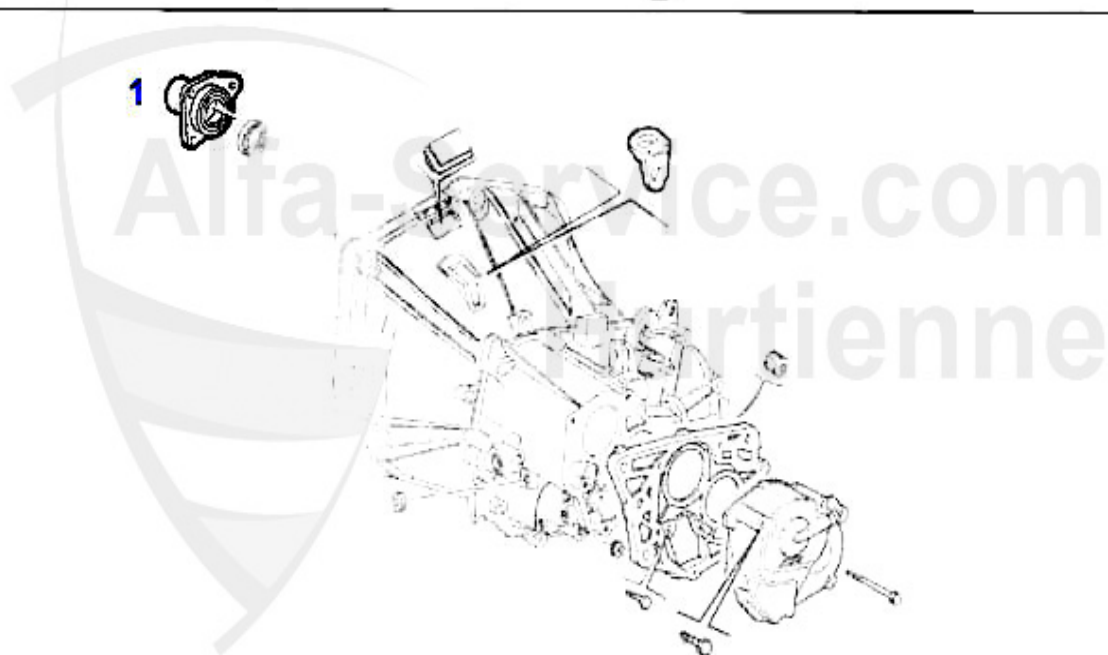

Ausrücker/Sleeve Bearing 147 1.9 JTD 16V

---

1 FH11951 Führungshülse f. Ausrücklager 3-Löcher 145/6,147,155,164/Super

79.00 EUR