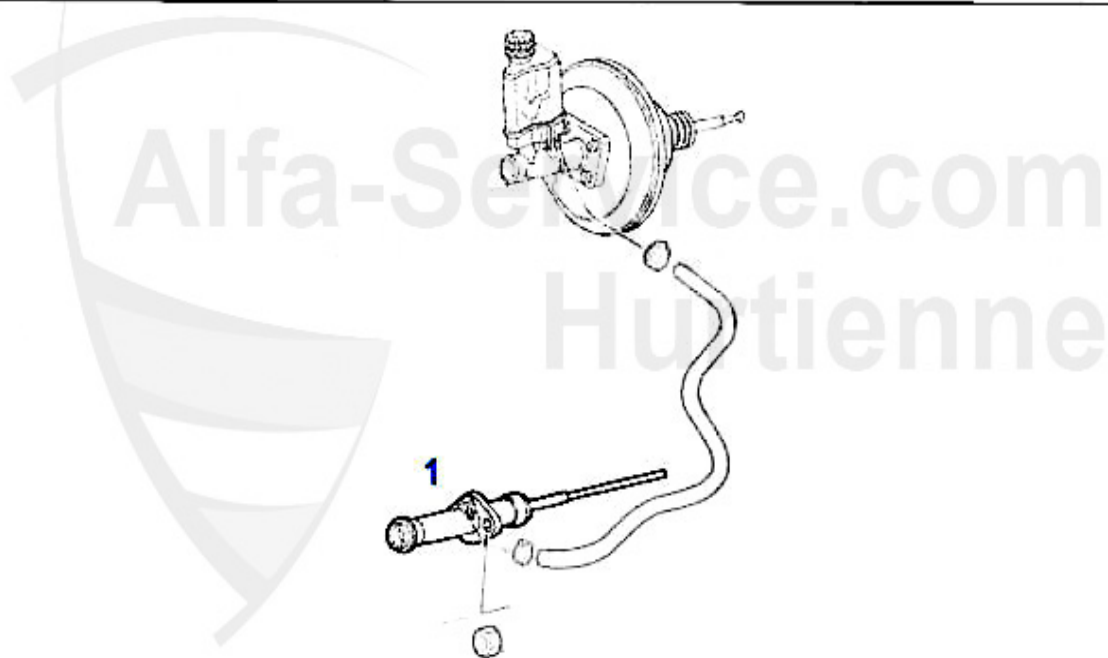

Kupplungsbetätigung/Clutch Actuation 147 1.6/2.0 TS

---

1 KGZ89164 Kupplungsgeberzylinder 147, Nuovo GT

47.50 EUR