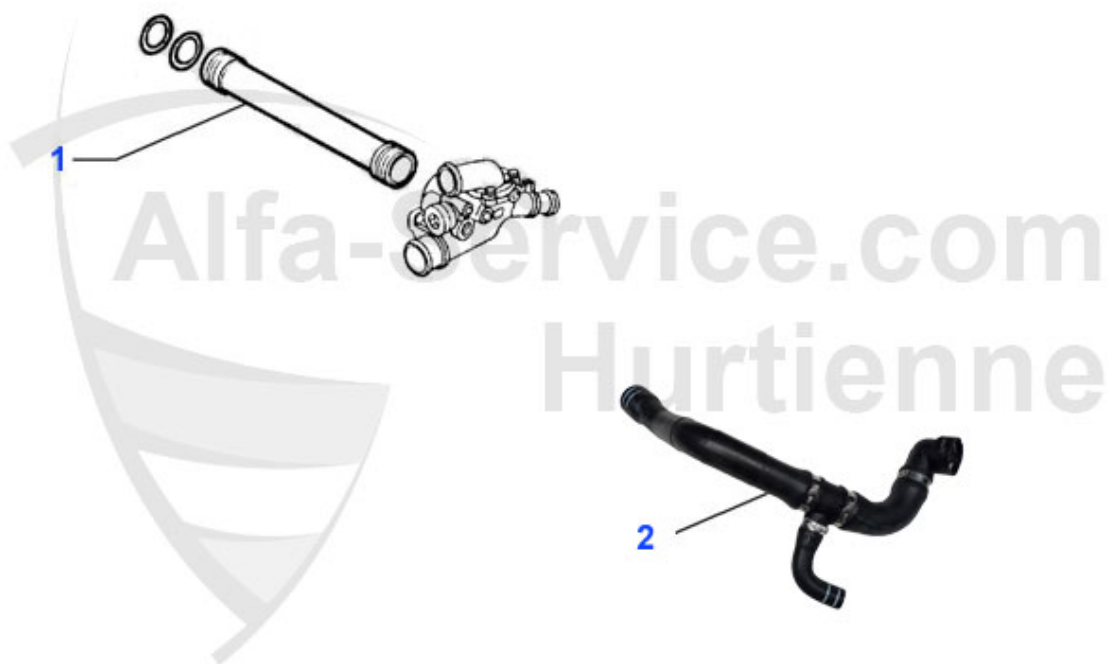

## Wasserpumpe/Waterpump 147 3.2 V6 24V/GTA

---

---

1 WP81355 Wasserpumpe 147 3.2 GTA, 156 2.5 V6 24V, 166 V6 24V/2.0 V6 Turbo,  
GTV/Spider 3.0 V6 24V/3.2 GTA, Nuovo GT 3.2 GTA

149.00 EUR

147 > Motor > Motorkühlung > 3.2 V6 24V/GTA > Schläuche