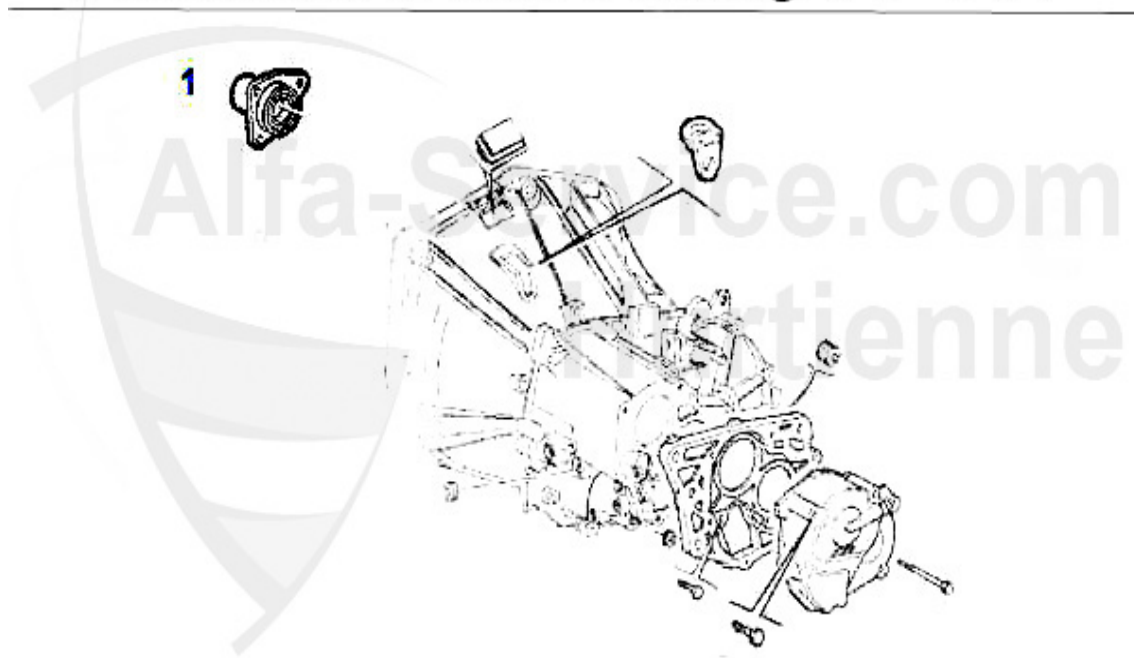

Ausrücker/Sleeve Bearing 147 GTA

---

1 FH11951 Führungshülse f. Ausrücklager 3-Löcher 145/6,147,155,164/Super

79.00 EUR