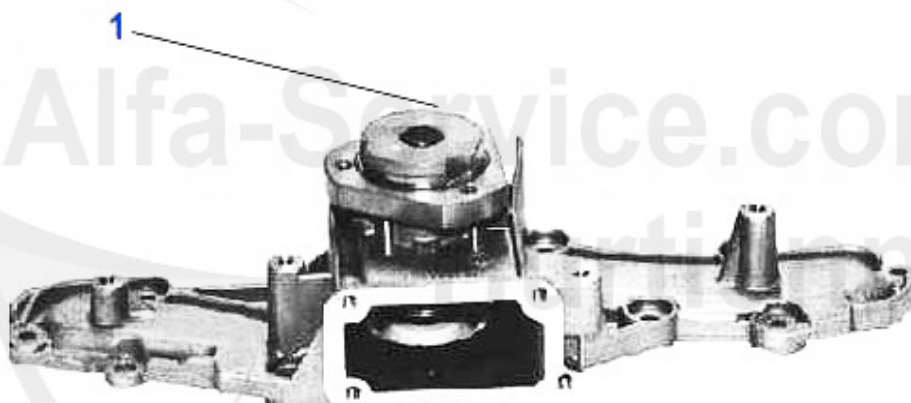

Wasserpumpe/Waterpump 147 3.2 V6 24V/GTA

---

1 WP81355 Wasserpumpe 147 3.2 GTA, 156 2.5 V6 24V, 166 V6 24V/2.0 V6 Turbo,
GTV/Spider 3.0 V6 24V/3.2 GTA, Nuovo GT 3.2 GTA

149.00 EUR