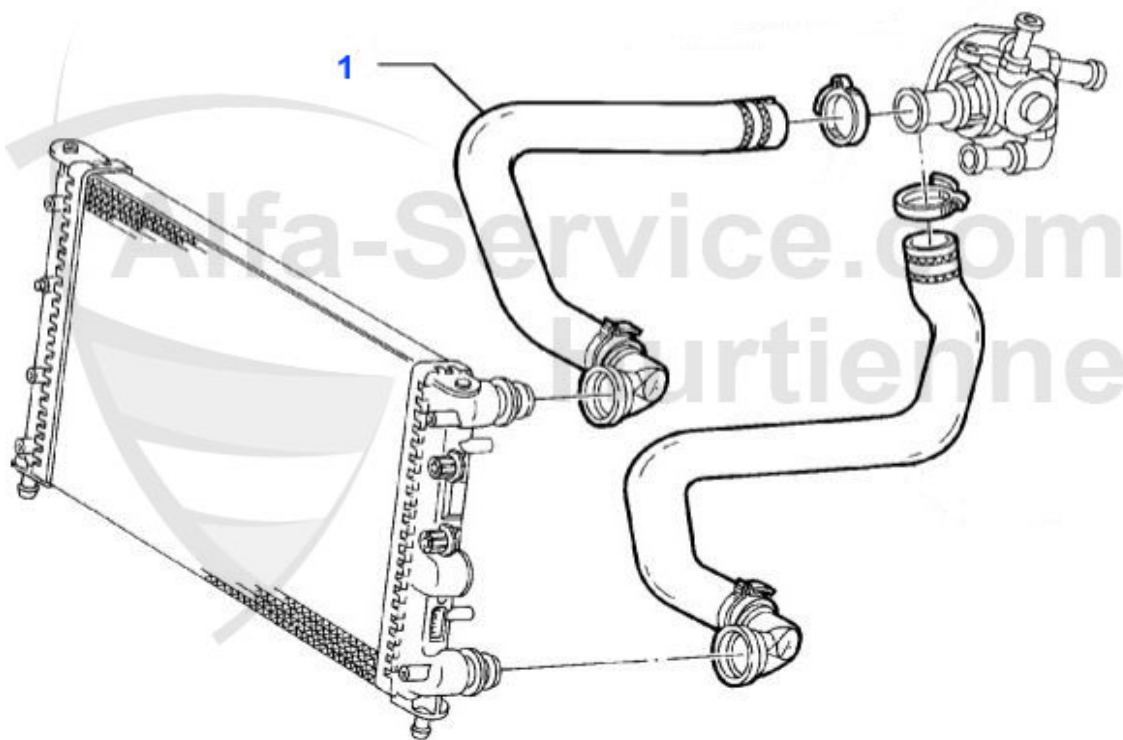

147 > Motor > Motorkühlung > TS 16V > Schläuche

1 KWS14701 Kühlwasserschlauch oben 147 1,6TS/2,0TS 16V(00-10) GT 1,8TS/2,0JTS
(03-10)

42.00 EUR