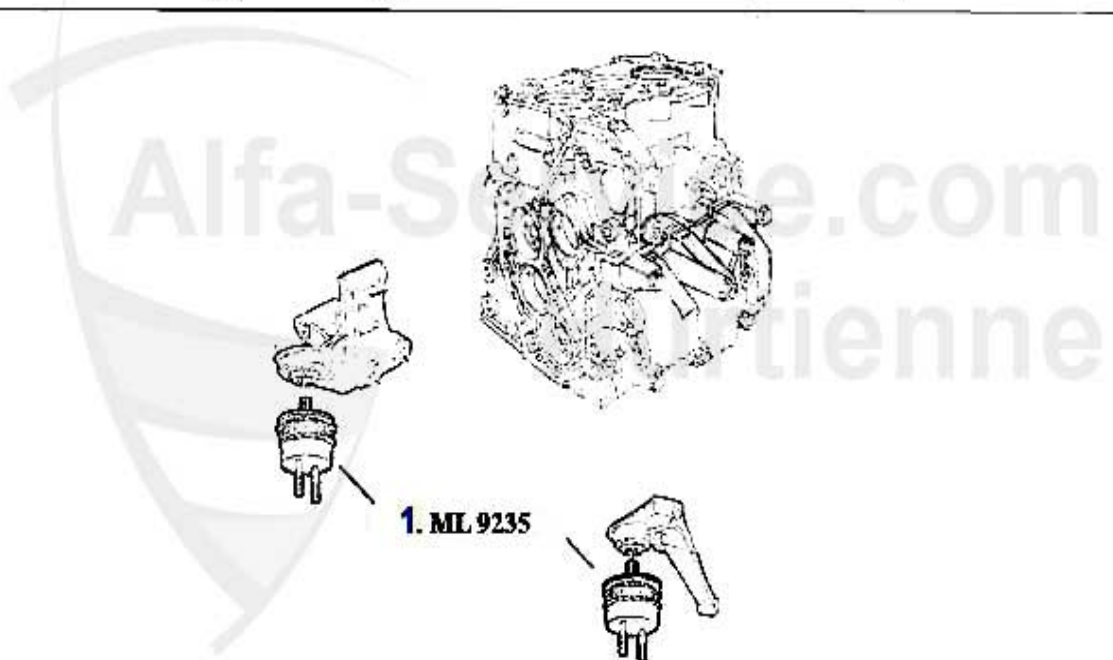

Motorlager/Enginemount 33 (907) 16V

1 ML87838 Motorlager Arna/Sud/Sprint/33

Motorlager/Enginemount 33 (905/7) 1.8 TD

1 ML9235 Motorlager 33 (905/7) vorne li/re 1.8 TD

73.86 EUR

Nockenwelle/Camshaft 33 (905/7) 8V