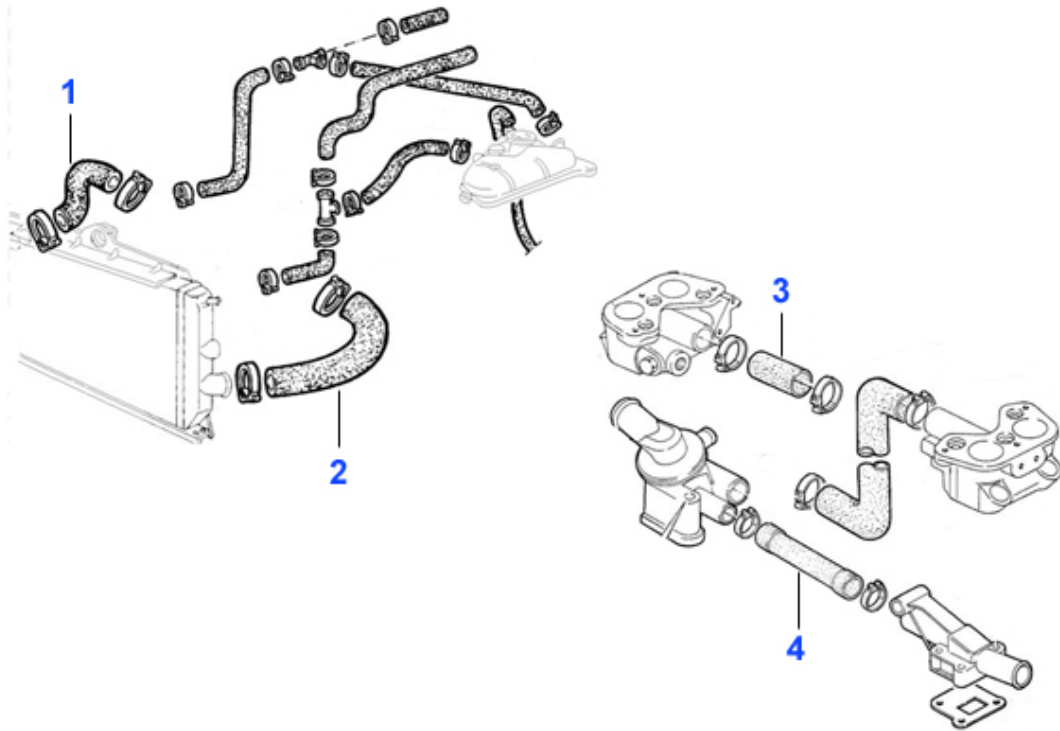

33 (905/7) > Motor > Motorkühlung > (907) 16V > Schläuche

1	KWS02968 Kühlwasserschlauch oben Sud/Sprint, 33 (905)	18.90 EUR
2	KWS03117 Kühlwasserschlauch unten Sud/Sprint Mot. 058087>,33 (905)	***
3	KWS04023 Kühlwasserschlauch Thermostatgehäuse 33 (905/7),145/6 1.4/1.6/1.7 ie/16V	3.70 EUR
4	KWS33399 Kühlwasserschlauch Thermostatgehäuse 33 (905/7) mit Lima 55 A,145/6 1.4/1.6/1.7 ie 16V	18.00 EUR