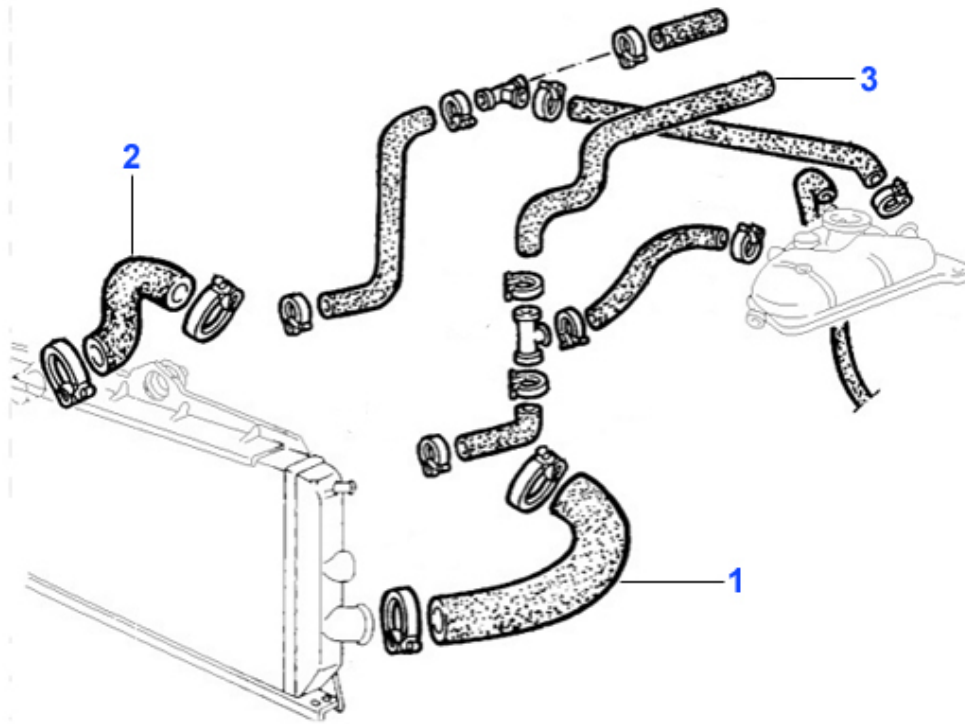

Wasserpumpe/Waterpump 33 (905/7) 8V

1. WP 02110

1 WP02110 Wasserpumpe Arna/Sud/Sprint 1.2/1.3/ 1.5/Ti # 5051904>, 33 (905/7) 1.2/
1.3/1.4/1.5/1.7/ie/16V/4x4,145/6 1.4/1.6/1.8/ie, 2.0 ie 16V TS

62.50 EUR

33 (905/7) > Motor > Motorkühlung > (905/7) 8V > Schläuche