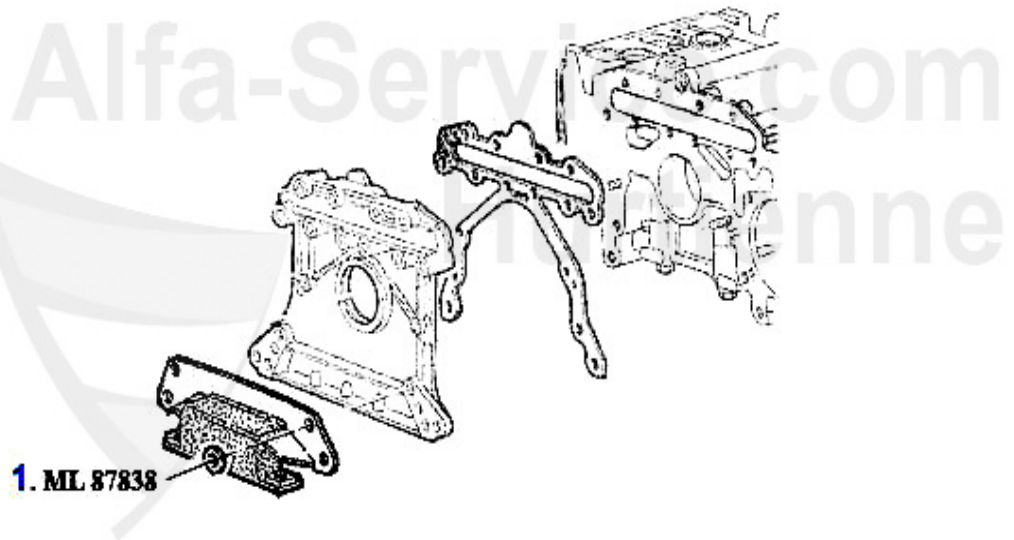

Motorlager/Enginemount 33 (905/7) 8V

---

1 ML87838 Motorlager Arna/Sud/Sprint/33

***