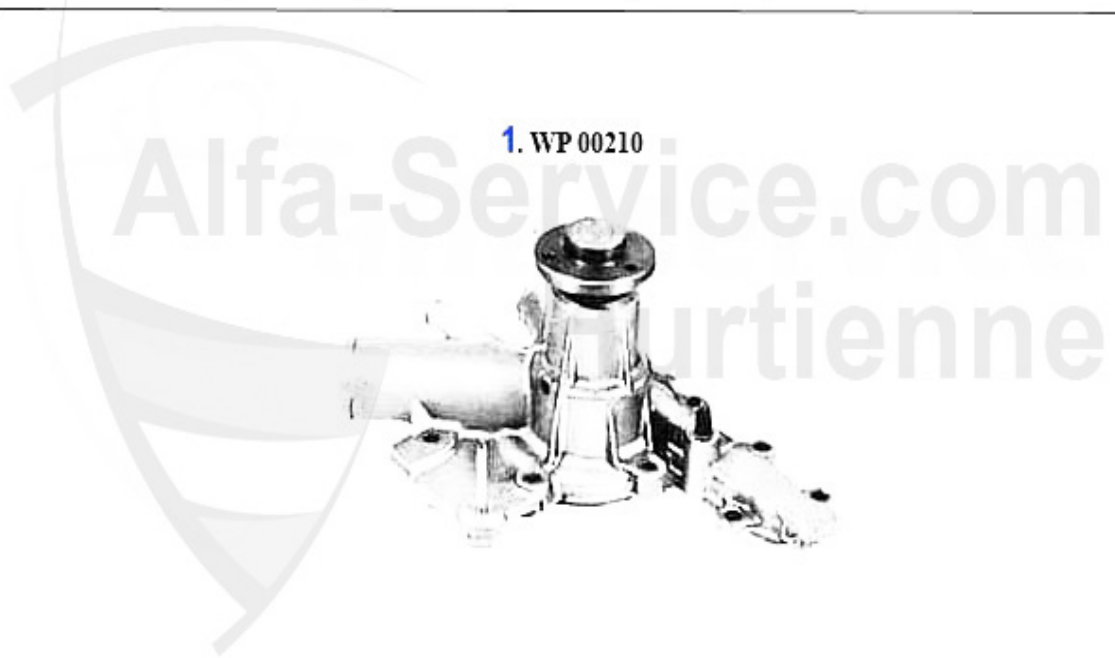

Wasserpumpe/Waterpump 75 2.0 TS

---

1. WP 00210

---

1 WP00210 Wasserpumpe Alfetta, Giulietta, GT/V 116 1.6/1.8/Turbo/2.0, 75, 90
1.6/1.8/2.0/ie/TS

107.00 EUR