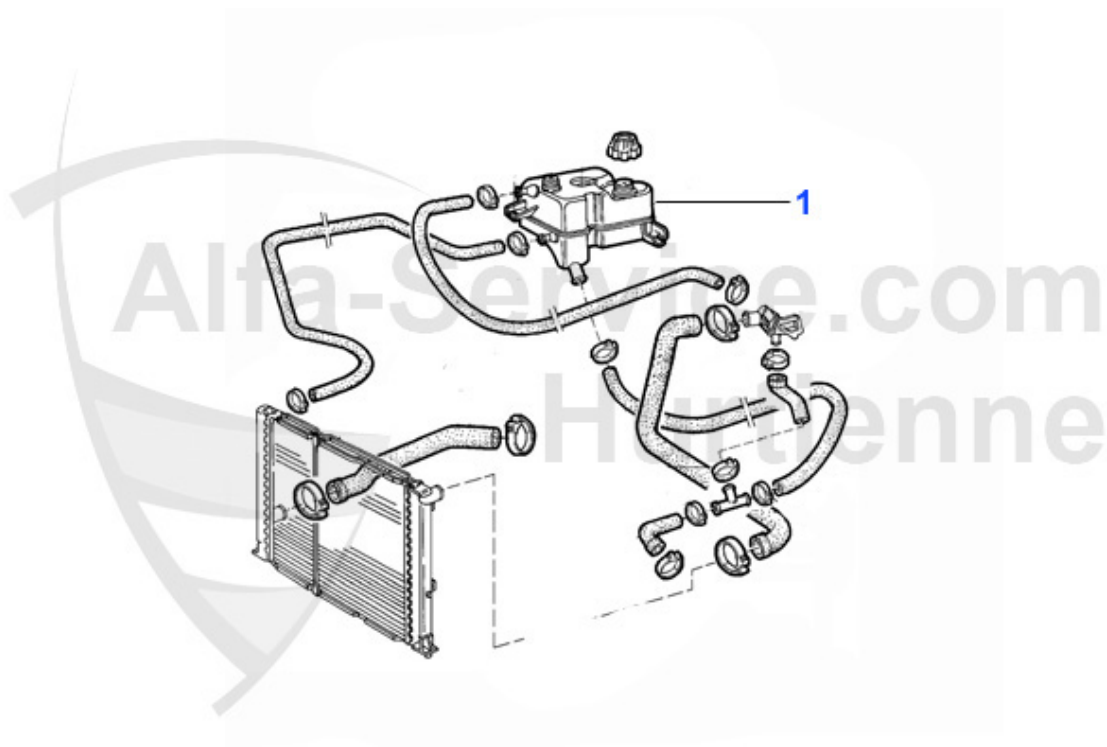

1 KWB33762 Kühlwasserbehälter Alfa 75 alle Modelle, inkl. Deckel

74.90 EUR