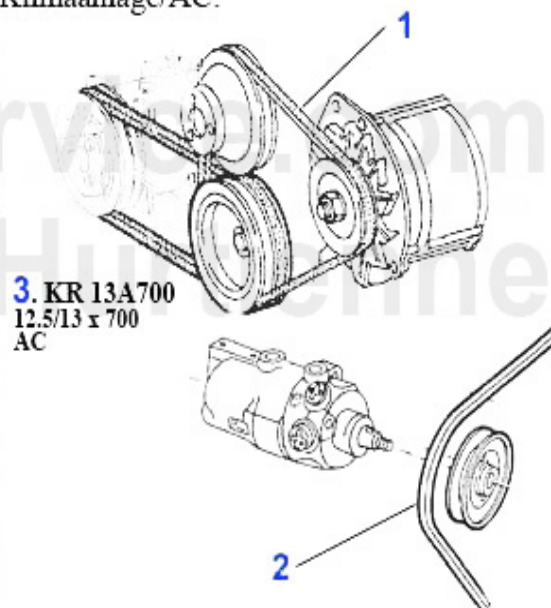

mit/with
Klimaanlage/AC: