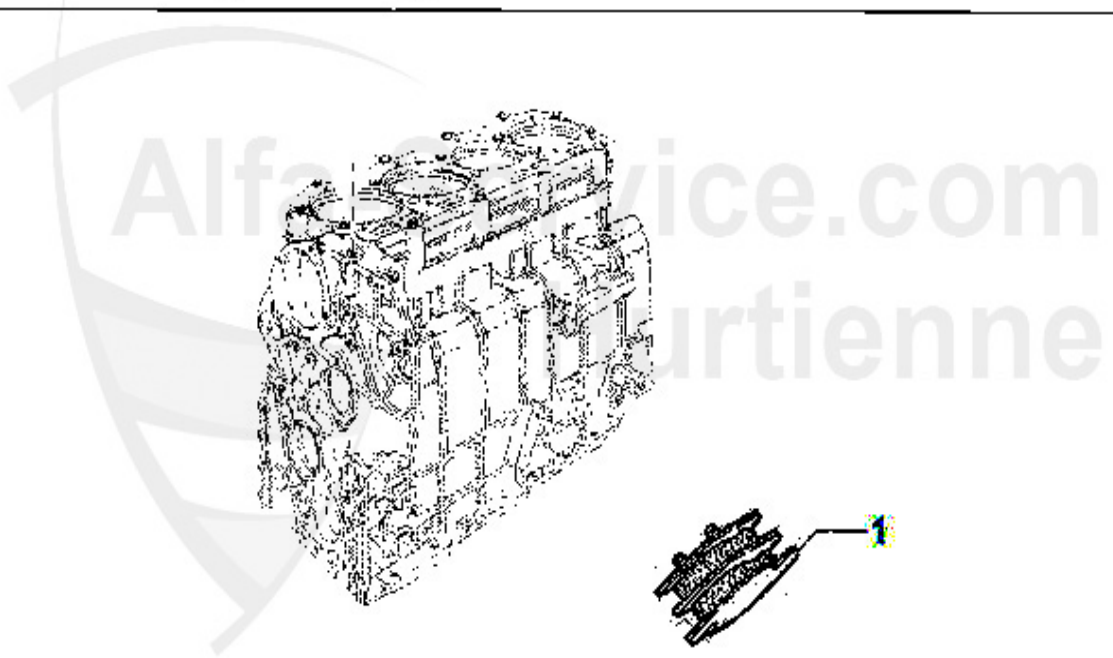

Motorlager/Enginemount 75 2.0/2.4 TD

---

1 ML2387 Motorlager vorne Alfetta/Giulietta, 6,75,90 TD

48.42 EUR