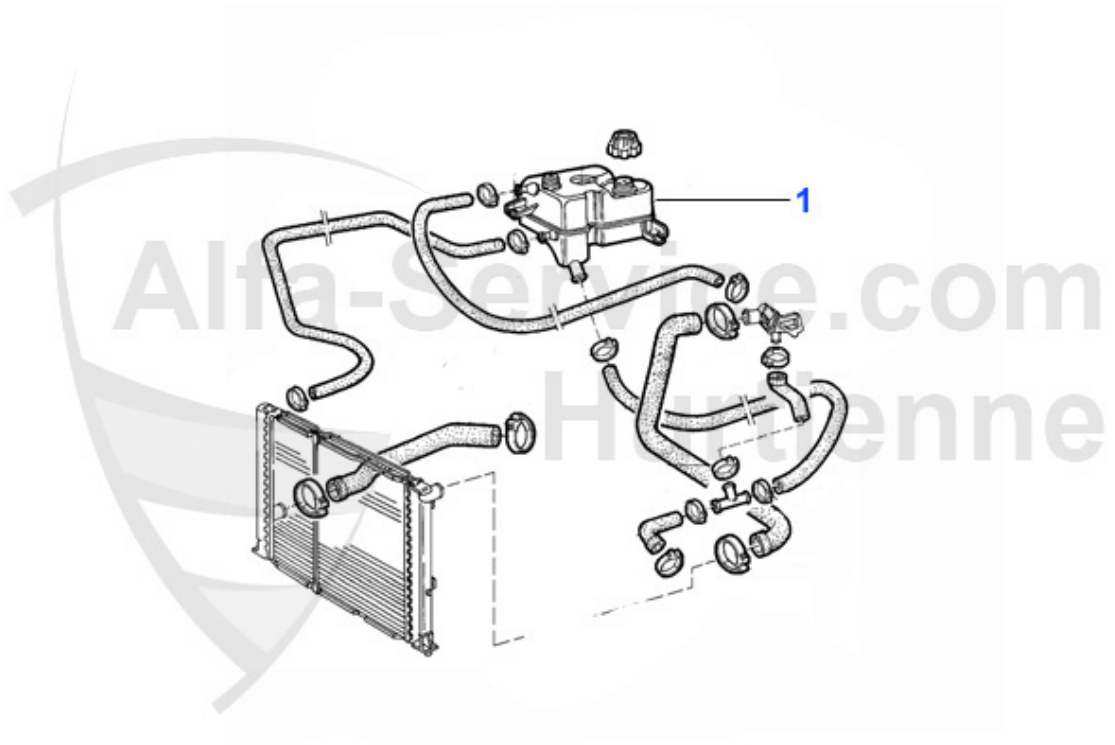

1 KWB33762 Kühlwasserbehälter Alfa 75 alle Modelle, inkl. Deckel

74.90 EUR