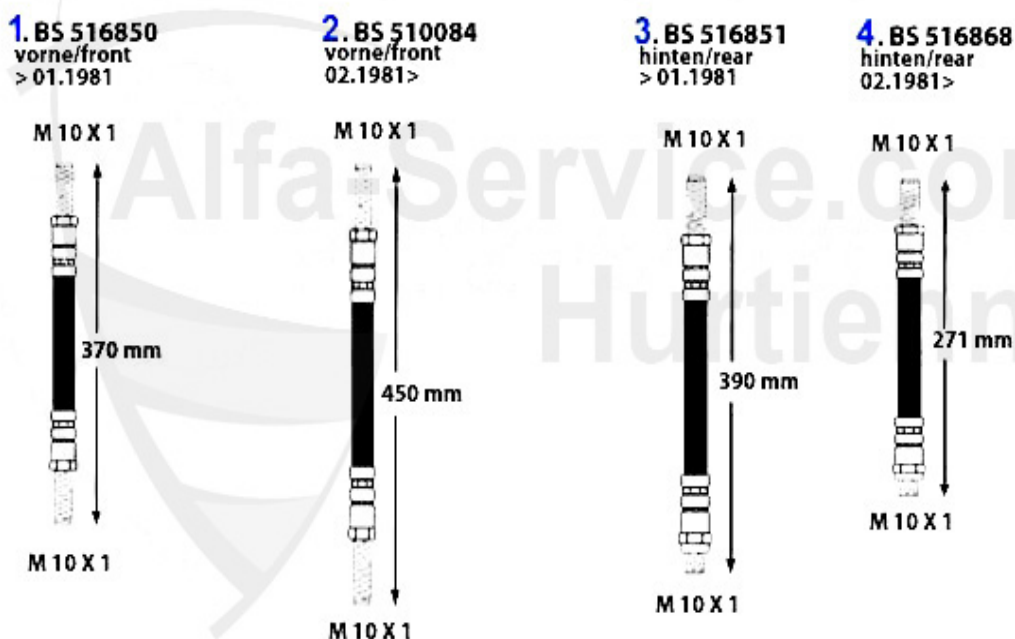

Bremsschlauch/Brake Hose GT/V/6 (116)

1	BS516850	Bremsschlauch vorne Alfetta, Giulietta Bj. >04.83, GT/V/6 (116) Bj. >01.81 370 mm Länge	26.50 EUR
2	BS510084	Bremsschlauch vorne Alfetta 1.6/ 1.8/2.0/2.4TD, Giulietta 1.3/1.6/ 1.8/2.0 Turbo Bj. 05.1983>, GTV 2.0/2.5 V6 bj. 02.81>,75,90,6, RZ/SZ alle 445 mm Länge	20.50 EUR
3	BS516851	Bremsschlauch hinten 90, Alfetta, Giulietta, GTV 116, RZ/SZ, GTV 916c ACHTUNG: auf Länge achten! 390 mm	25.00 EUR
4	BS516868	Bremsschlauch hinten 75,90, Alfetta, GTV 116 2,5 Bj. 80-87 ACHTUNG: auf Länge achten! 271 mm	22.90 EUR