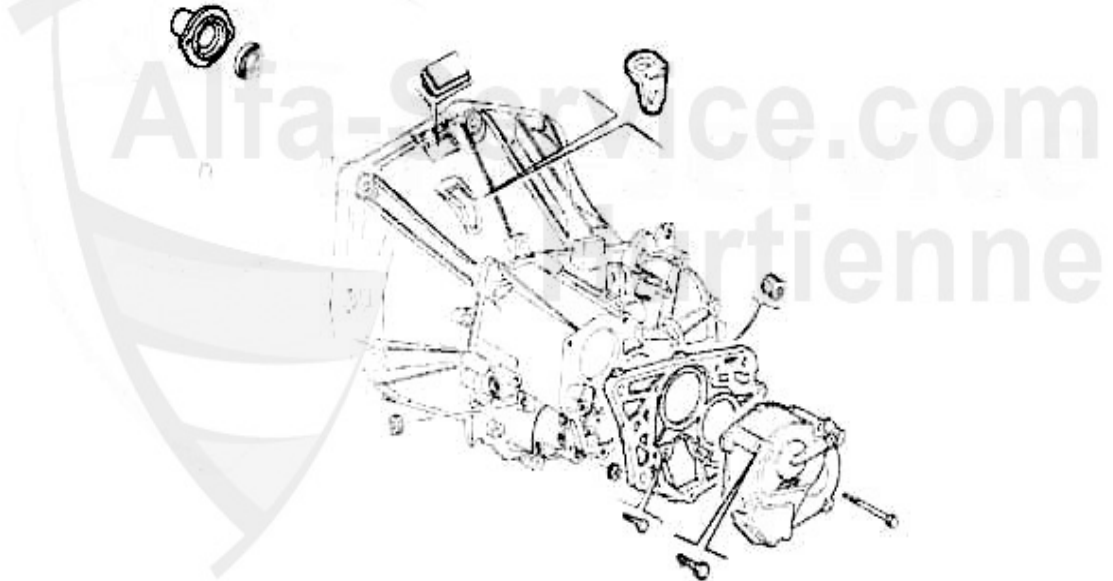

Ausrücker/Sleeve Bearing gtv/spider (916) 1.8/2,0 TS

---

1. SH 1140

---

1 FH1140 Führungshülse Ausrücker 145/6/7, 155/6, GTV/Spider 916, 2 Löcher

19.49 EUR