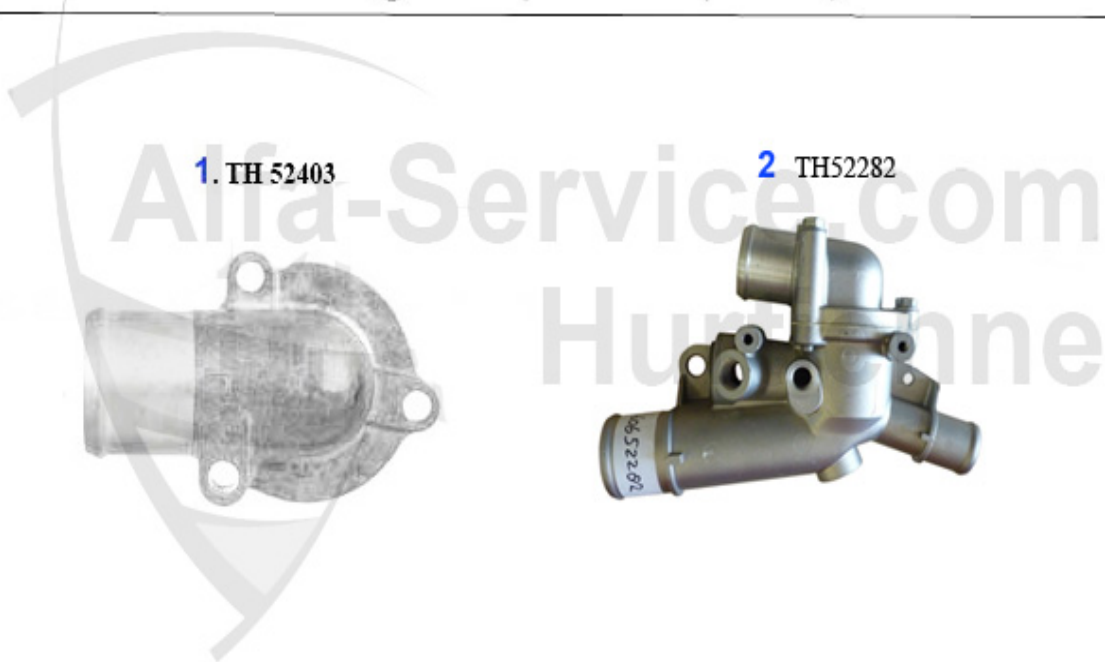

Thermostat gtv/spider (916) V6 24V

1	TH52403	Thermostat 147 3.2 GTA GTV/Spider 916 3.0/3.2 V6 24V Öffnungstemperatur 87°C	75.90 EUR
2	TH52282	Thermostat GTV 3,0V6 24V inkl. Verteilerstück (95-98)	190.17 EUR