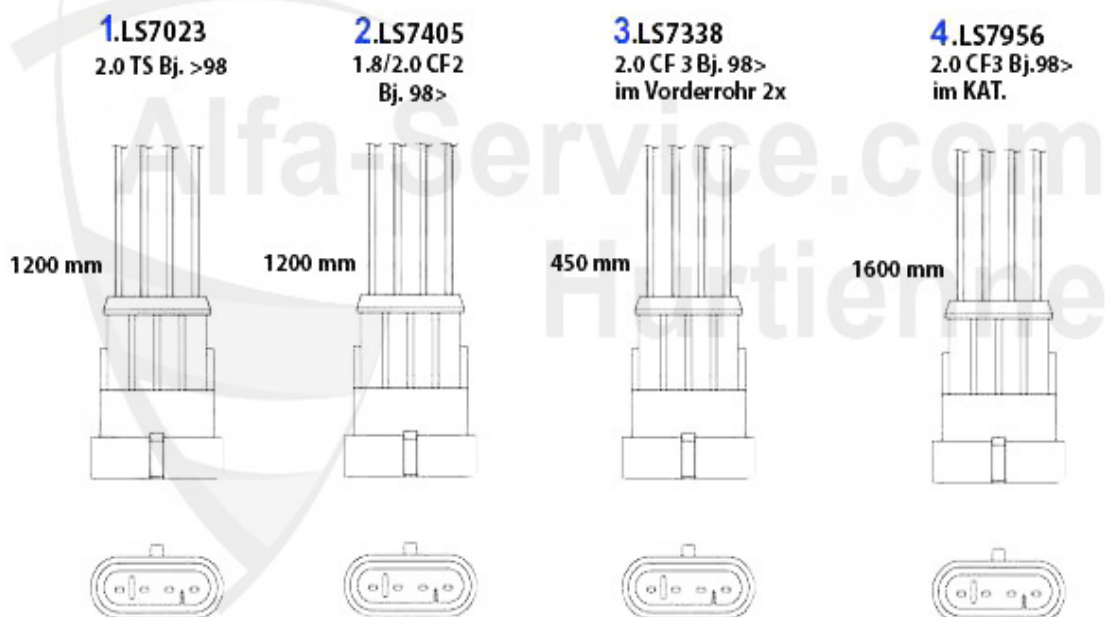

Lambda-Sonde/Lambda Probe gtv/spider (916) 1.8/2.0 TS

1	LS7023	Lambda-Sonde 145/6 2.0 16V TS bj. 11.96>,156 1.6 16V TS ># 0023373, 164 Super 2.0 TS/3.0 V6/24V bj. 10.96>,Spider/gtv (916) 2.0 TS/3.0 V6/24V	78.99 EUR
2	LS7405	Lambda-Sonde 145/6 1.4/1.6/1.8/16V TS/2.0 QV,156 1.6 16V TS #0023373> 156 1.8/2.0/16V TS/2.5 V6 24V,166 6- Zylinder,spider/gtv (916) 1.8/ + 4-adrig	127.00 EUR
3	LS7956	Lambda-Sonde gtv/spider (916) 2.0 16V TS bj. 08.00>,4-adrig	165.41 EUR