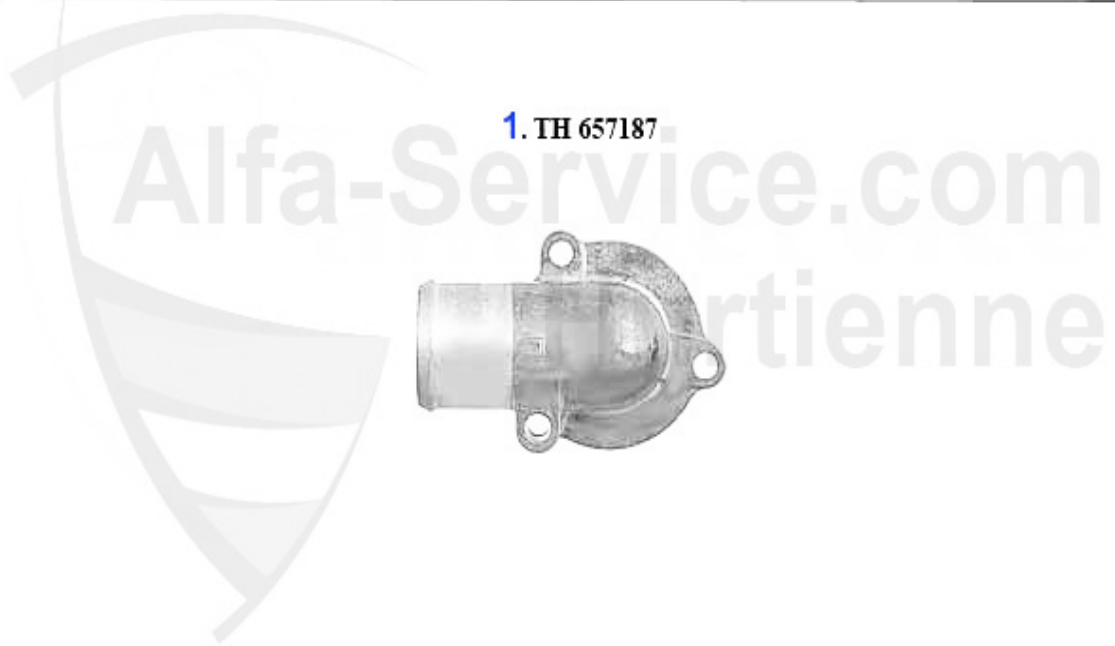

Thermostat gtv/spider (916) 3.0 V6

---

1 TH657187 Thermostat 155/156/166, GTV/Spider 916 6-Zylinder, Gehäusethermostat

59.00 EUR