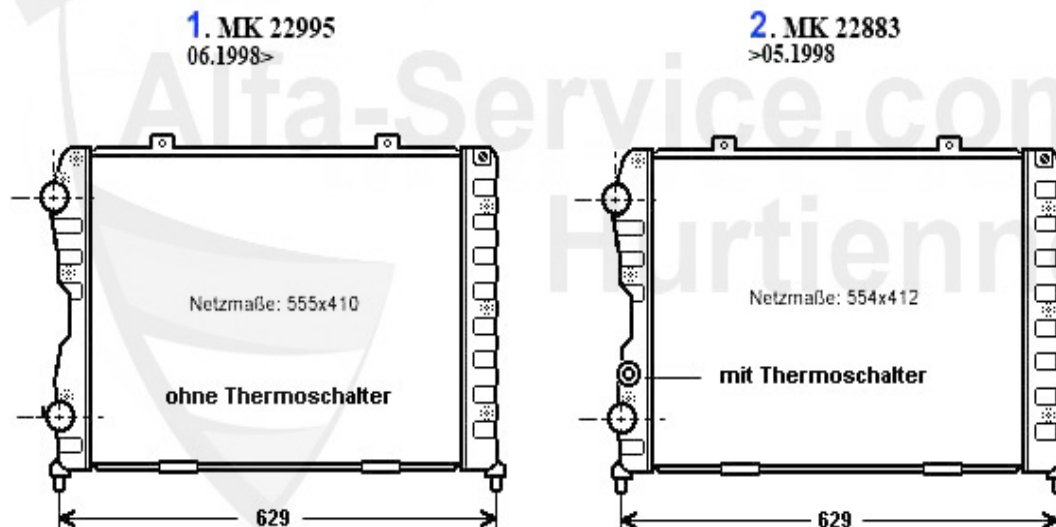

Motorkühler/Radiator gtv/spider (916) V6 24V

1	MK22995	Motorkühler gtv/spider (916) 1.8/2.0 16V TS ab # 6023207	359.00 EUR
2	MK22883	Motorkühler gtv/spider (916) 2.0 V6 Turbo, 3.0 V6 alle 1.8/2.0 16V TS bis # 6023907	***