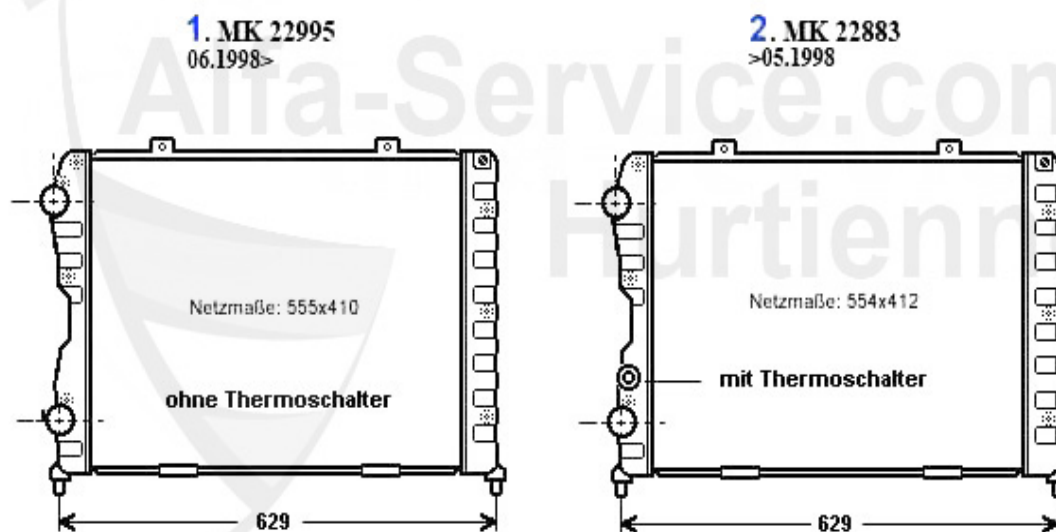

Motorkühler/Radiator gtv/spider (916) 3.0 V6

1	MK22995	Motorkühler gtv/spider (916) 1.8/2.0 16V TS ab # 6023207	359.00 EUR
2	MK22883	Motorkühler gtv/spider (916) 2.0 V6 Turbo, 3.0 V6 alle 1.8/2.0 16V TS bis # 6023907	***