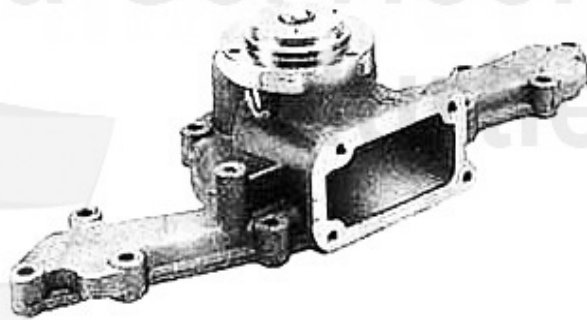

Thermostat gtv/spider (916) 2.0 V6 Turbo

1. TH 614637

1 TH614637 Thermostat gtv/spider (916) 2.0 V6 Turbo

GTV/Spider (916) > Motor > Motorkühlung > 2.0 V6 Turbo > Wasserpumpe

Wasserpumpe/Waterpump gtv/spider (916) 2.0 V6 Turbo