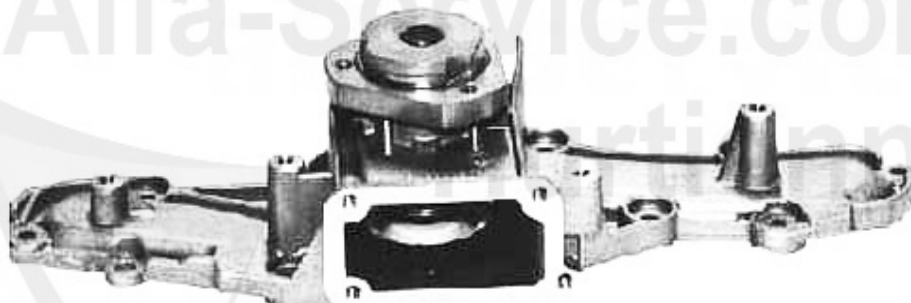

Wasserpumpe/Waterpump gtv/spider (916) V6 24V

---

1. WP 81355

---

1 WP81355 Wasserpumpe 147 3.2 GTA, 156 2.5 V6 24V, 166 V6 24V/2.0 V6 Turbo,
GTV/Spider 3.0 V6 24V/3.2 GTA, Nuovo GT 3.2 GTA

149.00 EUR