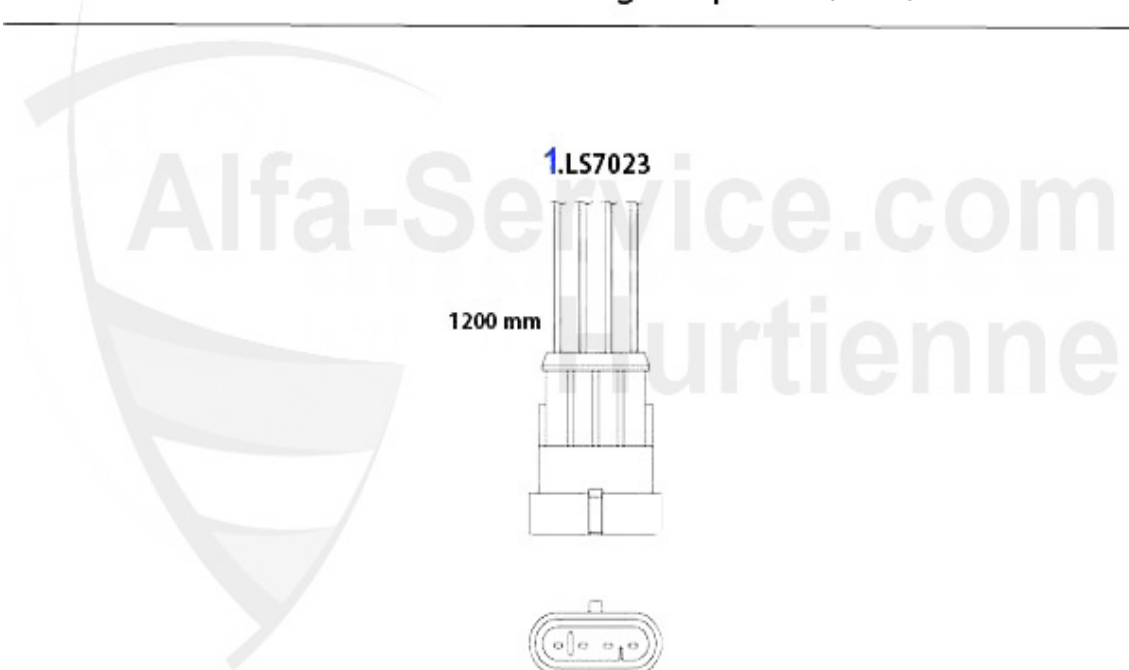

Lambda-Sonde/Lambda Probe gtv/spider (916) 3.0V6 12V

---

1. ---

1	LS7023	Lambda-Sonde 145/6 2.0 16V TS bj. 11.96>,156 1.6 16V TS ># 0023373, 164 Super 2.0 TS/3.0 V6/24V bj. 10.96>,Spider/gtv (916) 2.0 TS/3.0 V6/24V

78.99 EUR