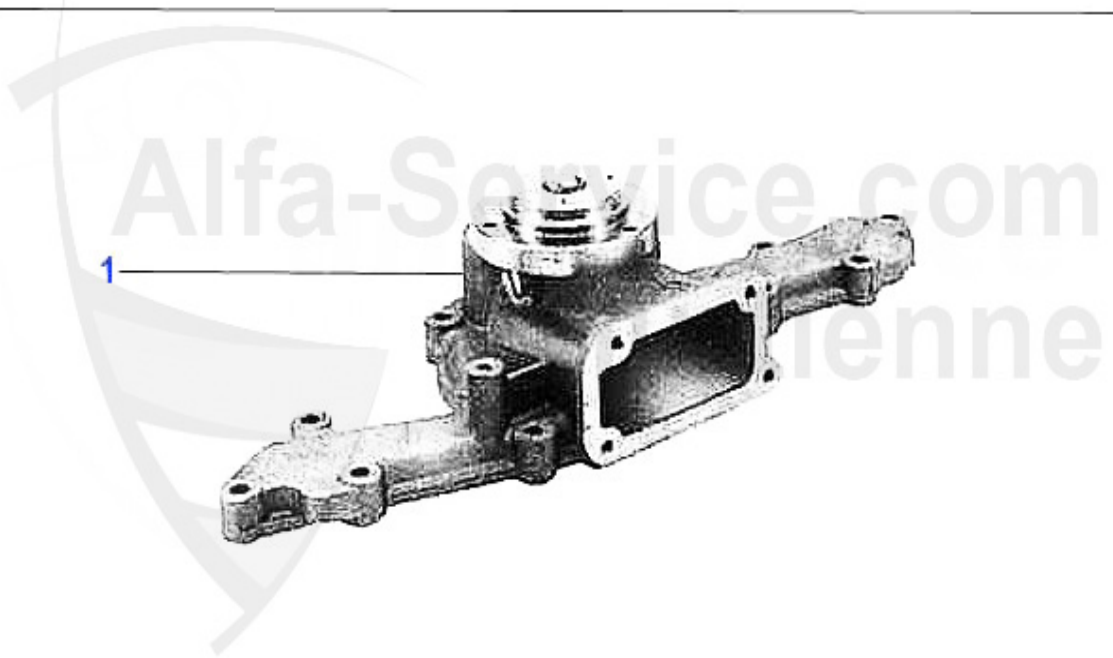

Wasserpumpe/Waterpump gtv/spider (916) 3.0 V6

---

1 WP01110 Wasserpumpe 155 2.5 V6, GTV/Spider 916 2.0 V6 Turbo/3.0 V6

109.50 EUR