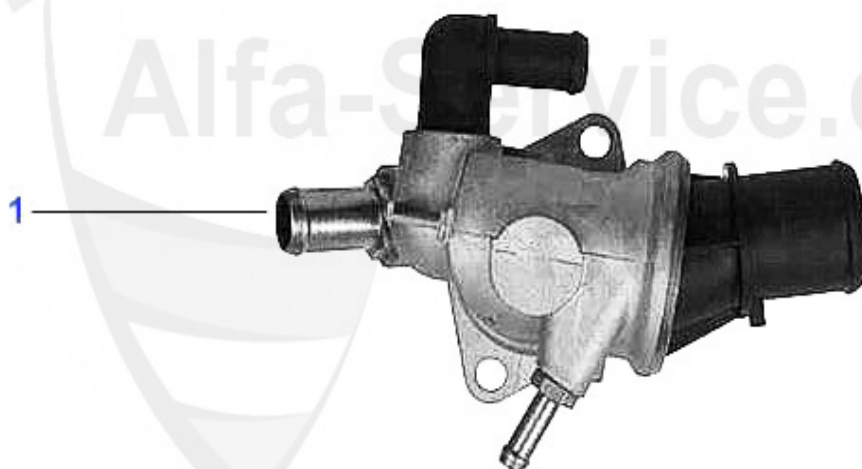

122.08 EUR

Kühler/Radiator Nuovo GT 1.8 TS

1 MK49783 Motorkühler 147 2.0 JTS/Nuovo GT

164.14 EUR

Thermostat Nuovo GT 1.8 TS

1 TH650688 Thermostat 145/6/7, 156, GTV 916, 1.6/1.8/2.0 ie TS Bj. 1998>
Gehäusethermostat