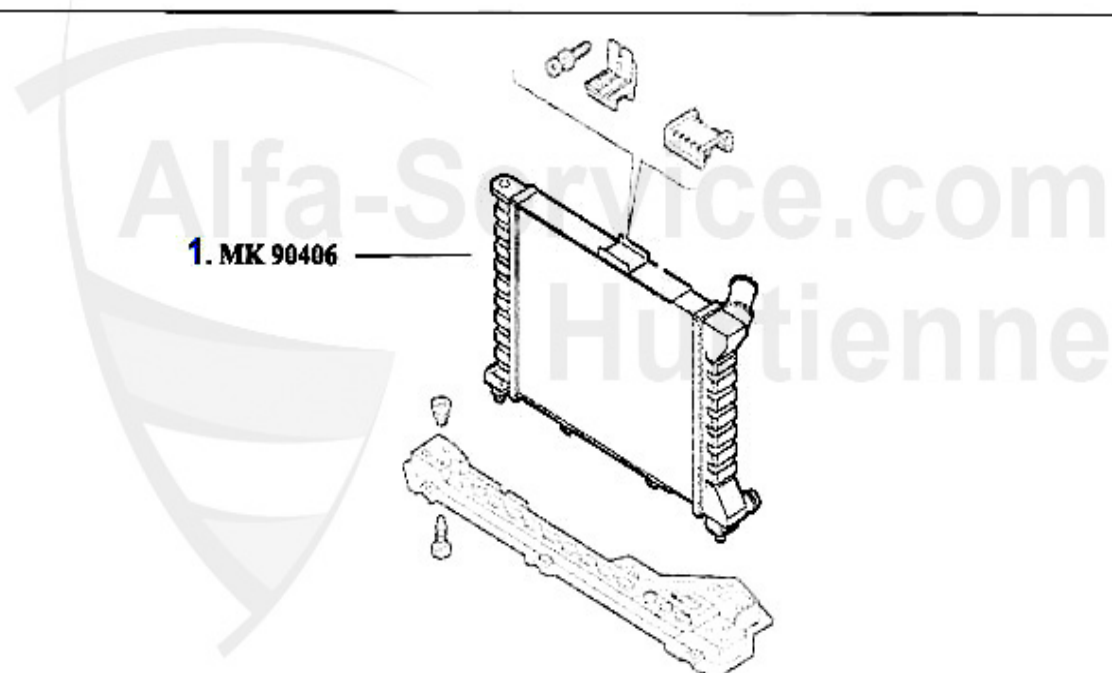

Kühler/Radiator Nuovo GT 3.2/GTA

---

1 MK90406 Motorkühler 147/156 3.2 V6 24V/GTA

252.40 EUR