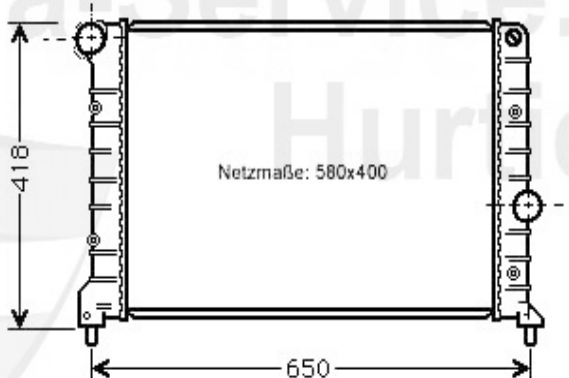

Kühler/Radiator Nuovo GT 1.9 JTD

1. MK 42843

1 MK42843 Motorkühler 147,Nuovo GT JTD 8/16V Kühlsystem: Denso

163.11 EUR