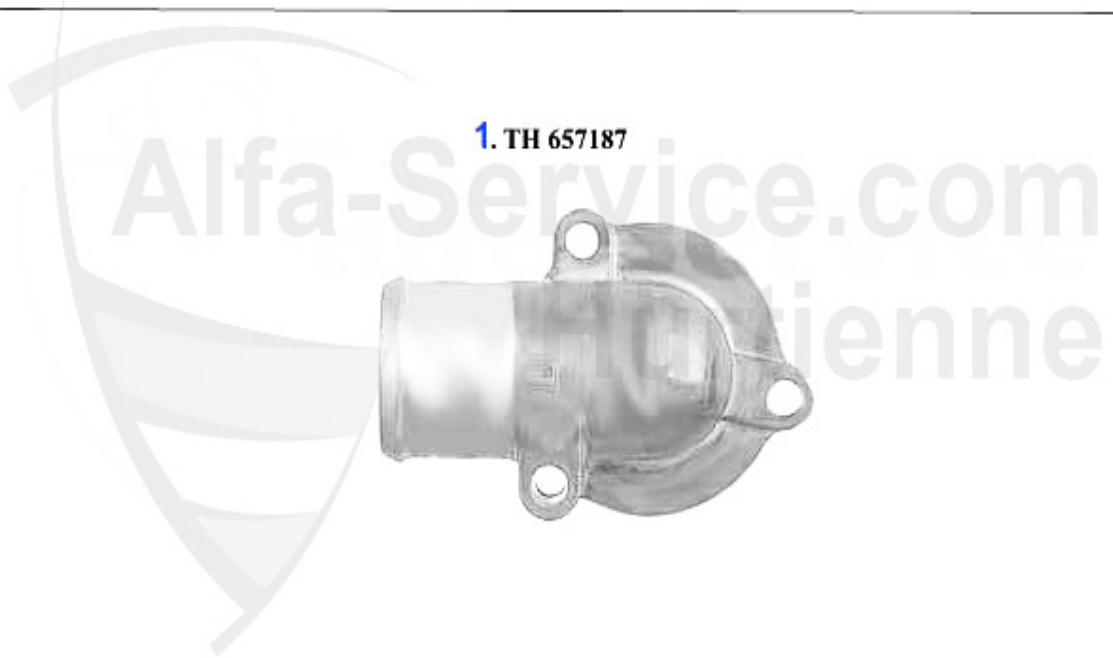

Thermostat Nuovo GT 3.2/GTA

---

1 TH657187 Thermostat 155/156/166, GTV/Spider 916 6-Zylinder, Gehäusethermostat

59.00 EUR