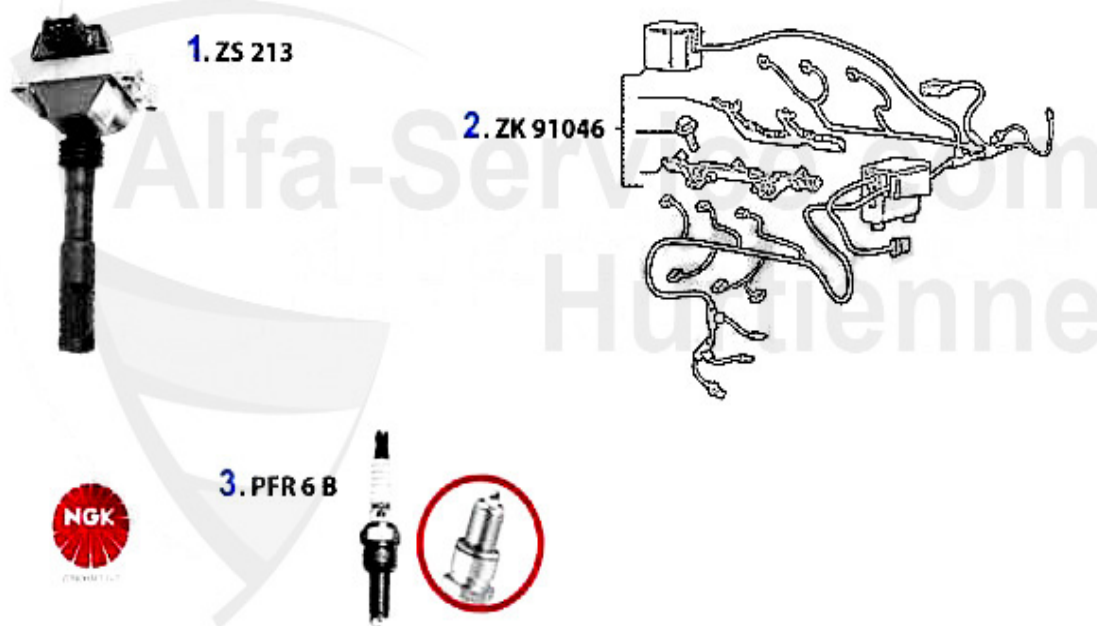

Zündanlage/Ignition System Nuovo GT GTA

1	ZS213	Zündspule 156, 164/6 GTV/Spider 916 2.5/3.0 V6 24V Bj. 1994-2000	104.90 EUR
3	PFR 6 B	Zündkerze NGK 33 1.7 ie 16V, 145/6 1.7 ie 16V, 147 3.2 GTA, 156 2.5 V6 24V/3.2 GTA, 164 Super 3.0 V6 24V, 166 2.5/3.0 V6 24V, gtv/spider (916) 3.0 V6 24V/3.2 V6	19.00 EUR