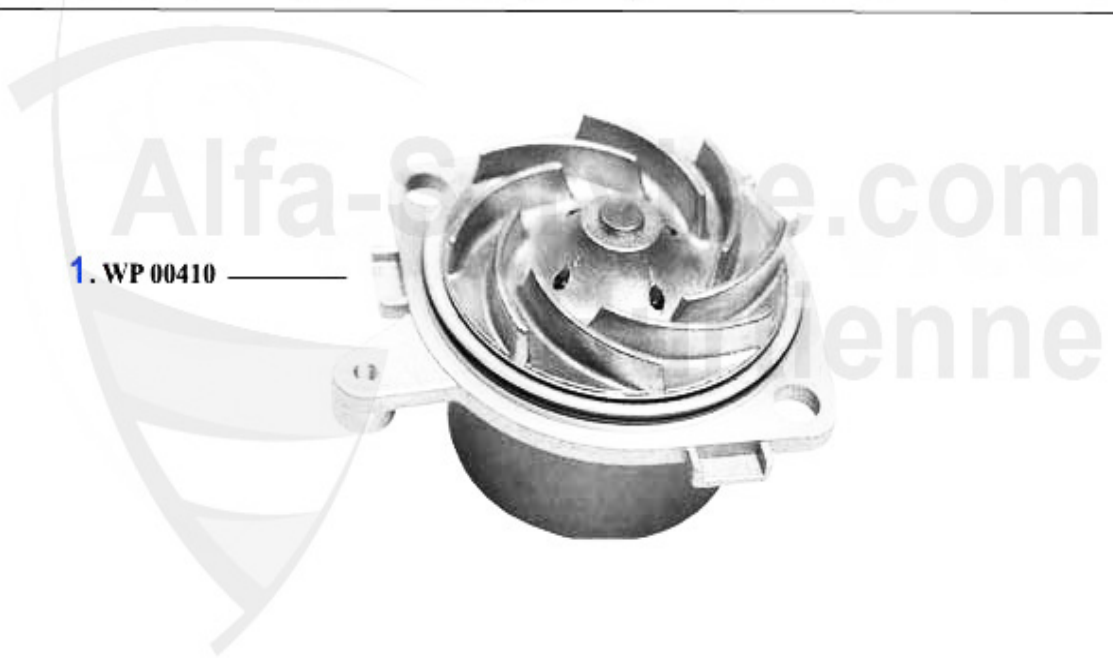

Wasserpumpe/Waterpump Nuovo GT 1.8 TS

---

1 WP00410 Wasserpumpe 145/6 1.6 ie 16V TS, 155/6 1.6/1.8 ie 16V TS, Nuovo GT 1.8 TS

65.00 EUR