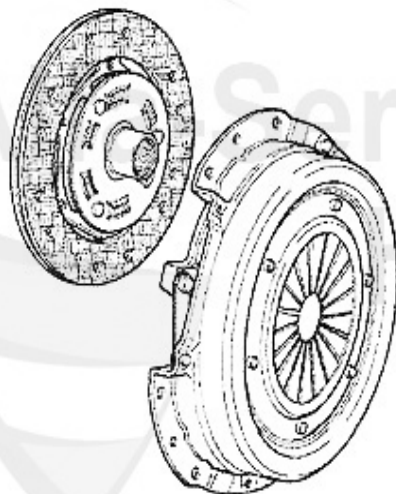

Kupplungs-Kit/Clutch Nuovo GT 1.8 TS

---

1. KK 853201
Ø 215 mm

---

1 KK853201 Kupplungs-kit 147,156 1.6/1.8 16V TS bj. 09.97>,Nuovo GT 1.8 TS

195.16 EUR