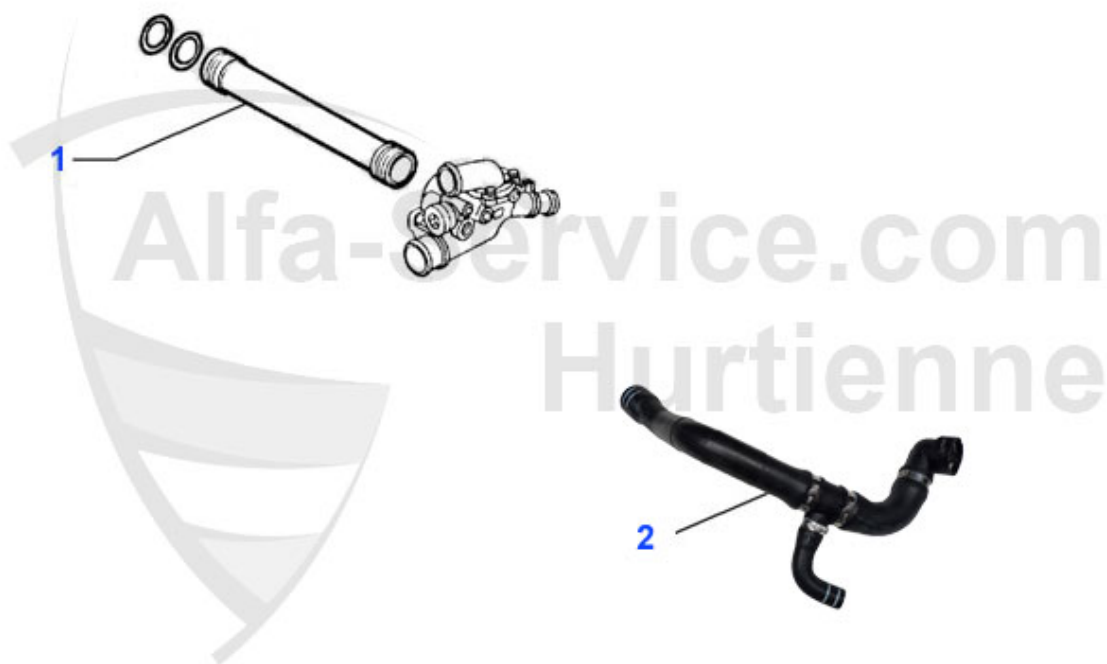

59.00 EUR

Wasserpumpe/Waterpump Nuovo GT 3.2/GTA

1. WP 81355

1 WP81355 Wasserpumpe 147 3.2 GTA, 156 2.5 V6 24V, 166 V6 24V/2.0 V6 Turbo,
GTV/Spider 3.0 V6 24V/3.2 GTA, Nuovo GT 3.2 GTA

149.00 EUR

1 KWS04178 Rohr Wasserpumpe-Thermostat 2,5/3,0/3,2 V6 24V (95-10) ***
147,156,166,GT,GTV-Spider (916)