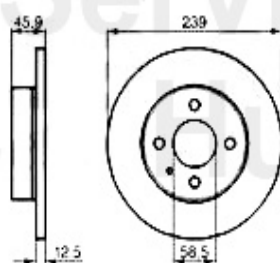

3. BS 118611
1.3/1.5 Sprint 1982-87
vorne/front