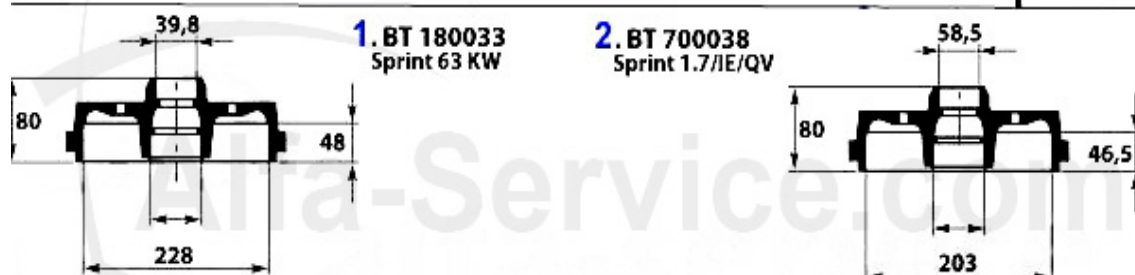

Bremstrommeln/Brakedrums Sud/Sprint

1	BT180033	Bremstrommel 33 (905) 1.2/1.3/1.5 Bj. 83-89, Sud/Sprint 1.4 bj. 79-89	108.99 EUR
2	BT700038	Bremstrommel Sud Sprint 1.7 ie qv	108.99 EUR