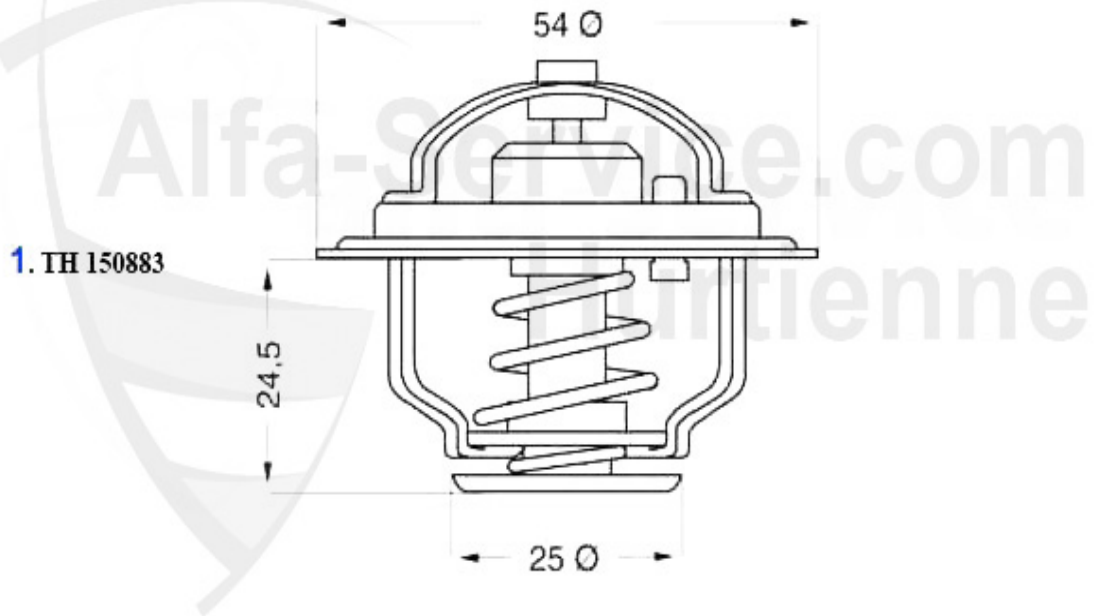

Thermostat Sud/Sprint (901/2)

1 TH150883 Thermostat Arna,Sud/Sprint,33 (905) 1.2/1.3

16.90 EUR