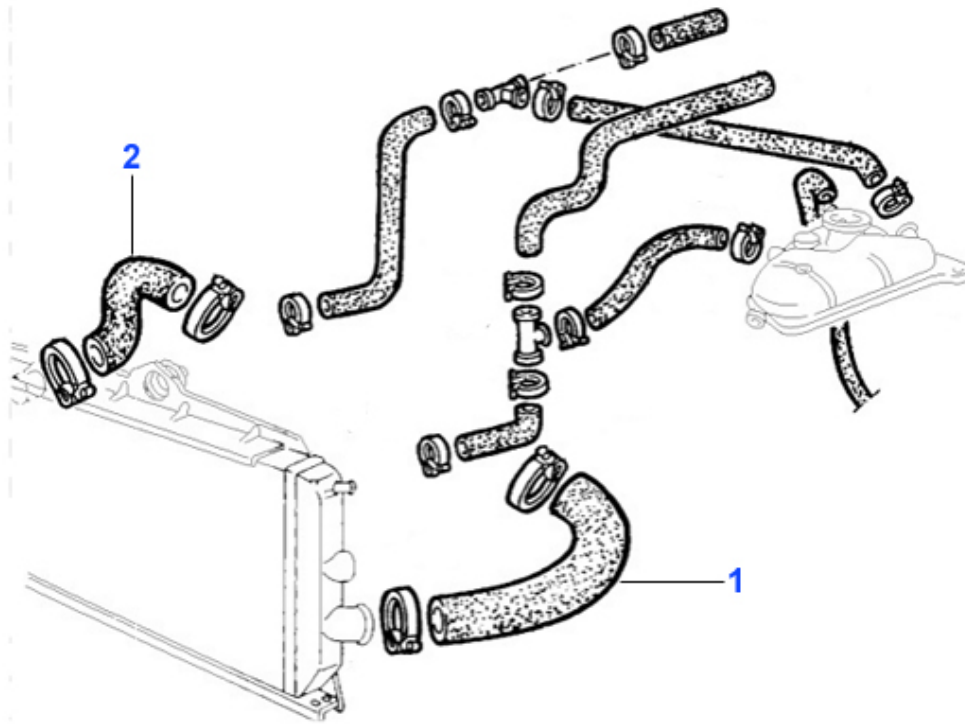

Alfa Sud/Sprint > Motor > Motorkühlung > Schläuche

1 KWS09745 Kühlwasserschlauch unten Sud/Sprint > Mot.058086 ***

1 KWS03117 Kühlwasserschlauch unten Sud/Sprint Mot. 058087>,33 (905) ***

2 KWS02968 Kühlwasserschlauch oben Sud/Sprint, 33 (905)

10.26 EUR