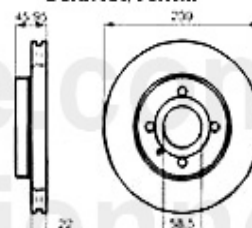

4. BS 100751
1.7/IE 1987-89
vorne/front
belüftet/ventil.

5. BS 100615
hinten/rear