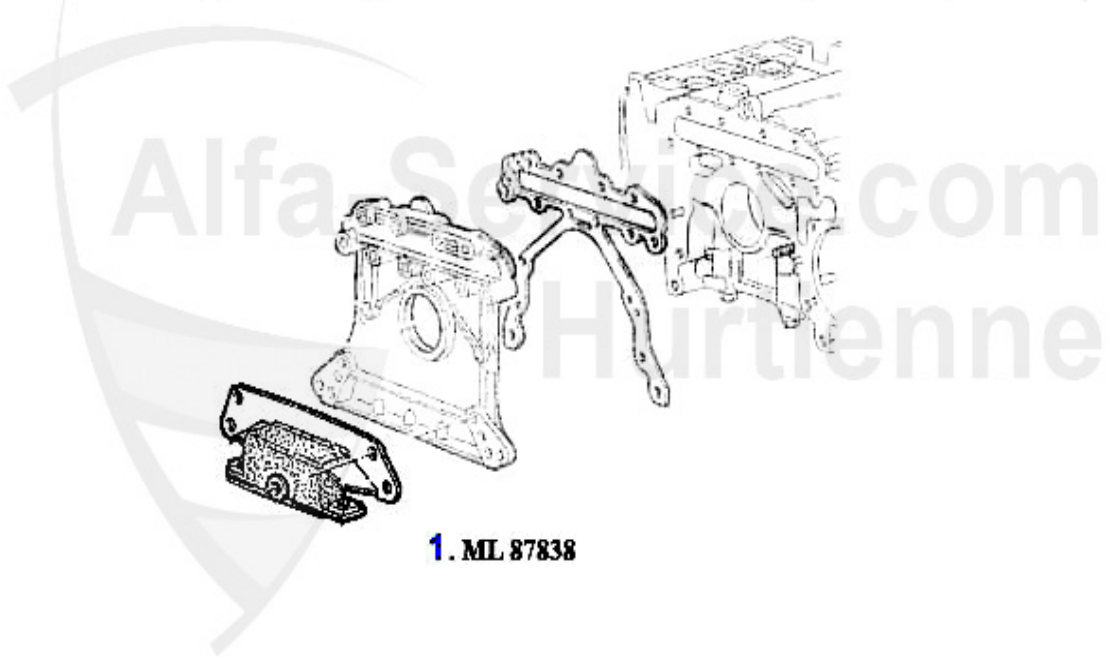

10.26 EUR

Motorlager/Engine Mount Sud/Sprint (901/2)

1 ML87838 Motorlager Arna,Sud/Sprint,33

65.00 EUR

Nockenwelle/Camshaft Sud/Sprint (901/2)

1. NKW 04366
1.2/1.3

2. NKW 37371
1.5/ti/QV, 83/102 HP

3. NKW 37313
1.5/ti, 105 PS/HP