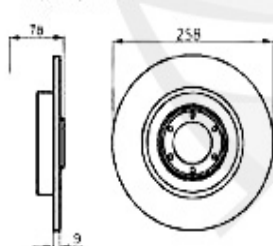

Bremsscheiben/Brakedisks Sud/Sprint

1	BS100204	Bremsscheibe Sud/Sprint VA 4-Loch Bj. >07.82	58.37 EUR
2	BS100211	Bremsscheibe VA Sud/Sprint 6-Loch Bj. 07.82>	49.04 EUR
3	BS118611	Bremsscheibe VA 33 (905/7) 1.3/1.4/ 1.5/1.7/ie/16V/4x4/QV Bj. 86-94	39.32 EUR
4	BS100751	Bremsscheibe VA 33 (907) 1.7/ie/16V 4x4/QV,Sud Sprint 1.7	69.00 EUR
5	BS100615	Bremsscheibe HA Sud alle Sprint bj. 83>	62.00 EUR