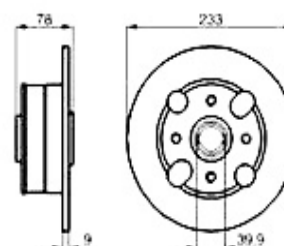

1	BS100204	Bremsscheibe Sud/Sprint VA 4-Loch Bj. >07.82	58.37 EUR
2	BS100211	Bremsscheibe VA Sud/Sprint 6-Loch Bj. 07.82>	49.04 EUR
3	BS118611	Bremsscheibe VA 33 (905/7) 1.3/1.4/ 1.5/1.7/ie/16V/4x4/QV Bj. 86-94	39.32 EUR
4	BS100751	Bremsscheibe VA 33 (907) 1.7/ie/16V 4x4/QV,Sud Sprint 1.7	69.00 EUR
5	BS100615	Bremsscheibe HA Sud alle Sprint bj. 83>	62.00 EUR