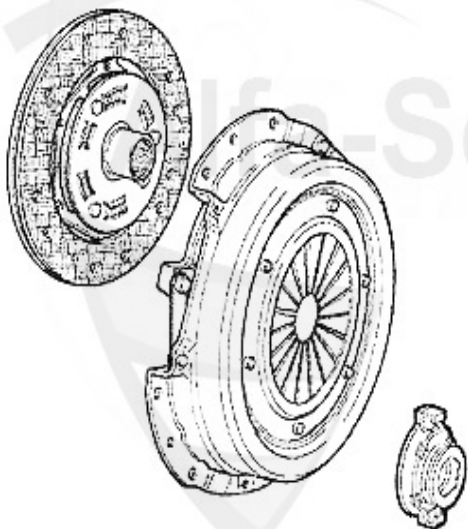

Kupplungs-Kit/Clutch Set Sud (901)

1. KK 056002

Ø 200 mm

1.2/1.3 - 44/46/50/51/55 KW

2. KK 338001

Ø 200 mm

1.3/1.5 - 61/63/70/77 KW

1	KK056002	Kupplungs-Kit Arna,Sud (901) 1.2/1.3, 33 (905/7) 1.4ie/1.5/IE	164.14 EUR
2	KK338001	Kupplungs-Kit Sud/Sprint 1.3/1.5/ 1.7/IE, 33 (905/7) 1.7/IE/16V	204.14 EUR