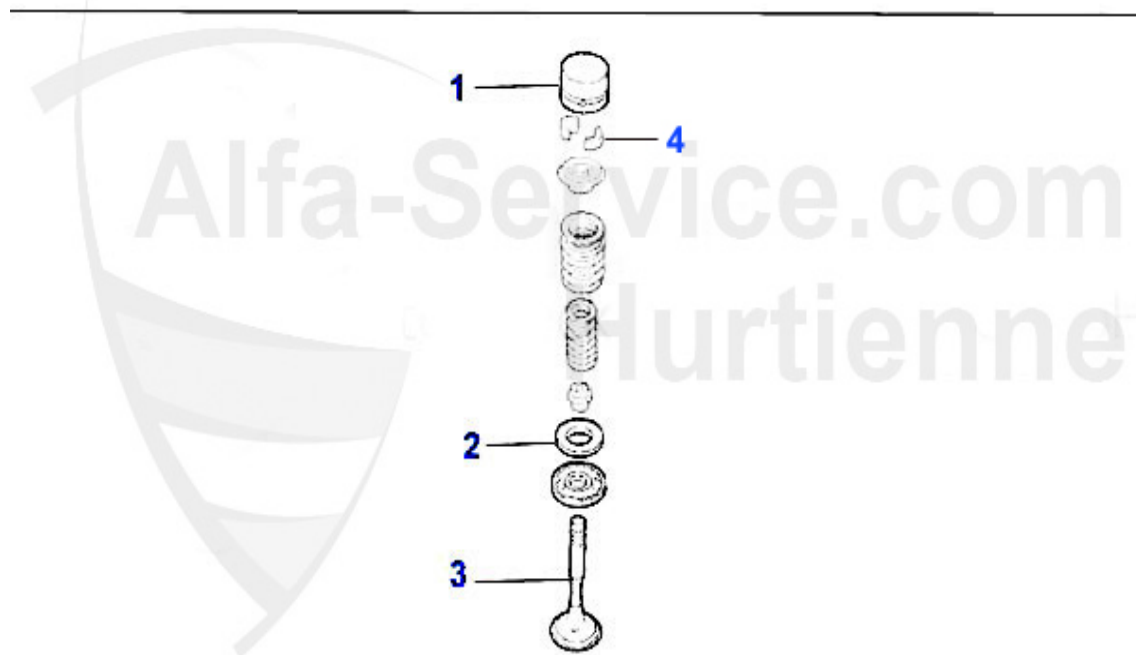

Ventiltrieb 145/6 1.4/1.6 Boxer

1	HST23146	punzone idraulico Sud/Sprint 33 (905/7), 145/6 1.4/1.6/1.7 ie	19.39 EUR
2	03 295 0 0	spessore	2.50 EUR
3	VE91629	valvola di immissione Sud/Sprint,33 (905/7), 145/6 Boxer 8V	19.65 EUR
3	VA91630	valvola di scarico Sud/Sprint,33 (905/7) 145/6 Boxer 8V	29.75 EUR
4	VK 8	cuneo 8mm Twin Spark	1.20 EUR