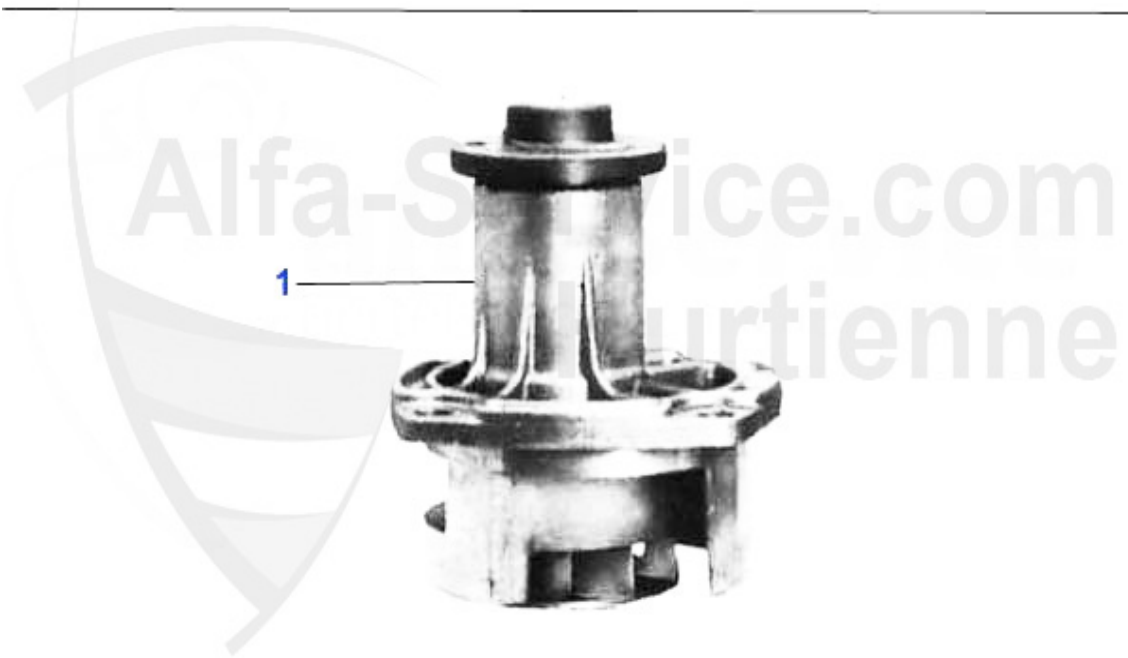

Wasserpumpe/Waterpump 145/6 1.7 IE 16V Boxer Bj. 94-96

---

1 WP02110 pompa acqua Arna,Sud/Sprint 1.2/1.3/1.4/ 1.6/1.8/ie,2.0 ie 16V TS

62.50 EUR