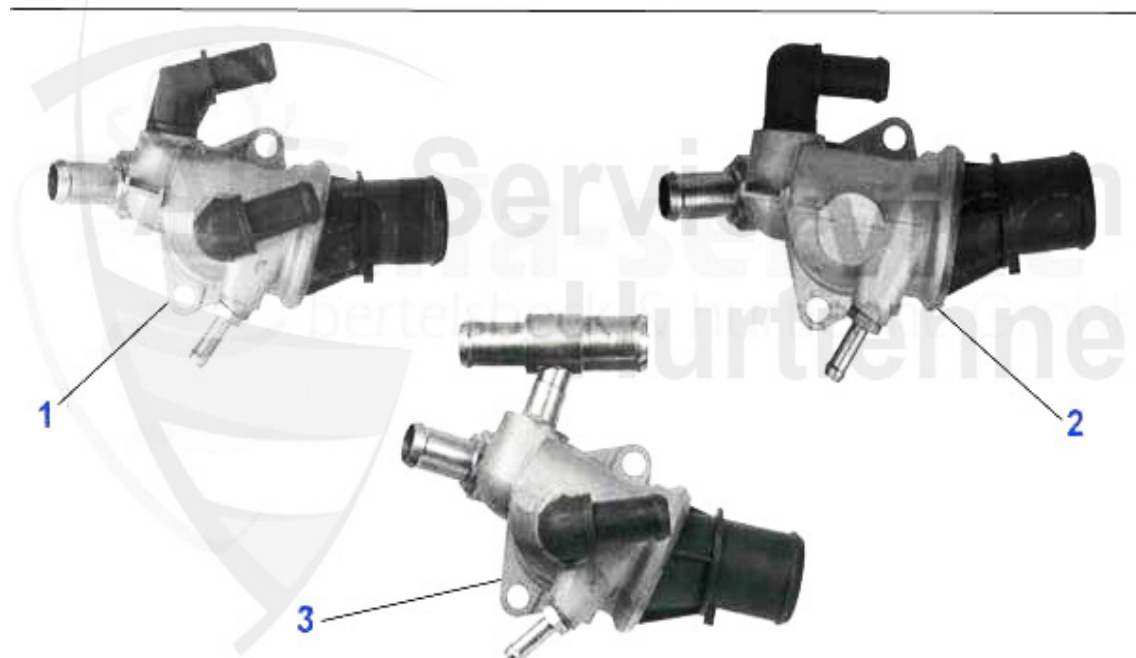

Thermostat 145/6 TS 16V

1	TH656883	termostato 145/6,155,1.4/1.6 ie TS 97> incassato	67.50 EUR
2	TH650688	termostato 145/6.147,156,GTV (916),1.6/ 1.8/2.0 ie TS 98>, incassato	69.00 EUR
3	TH649083	termostato 145/6,155,GTV/Spider (916) 1.8/2.0 ie TS, incassato	89.00 EUR