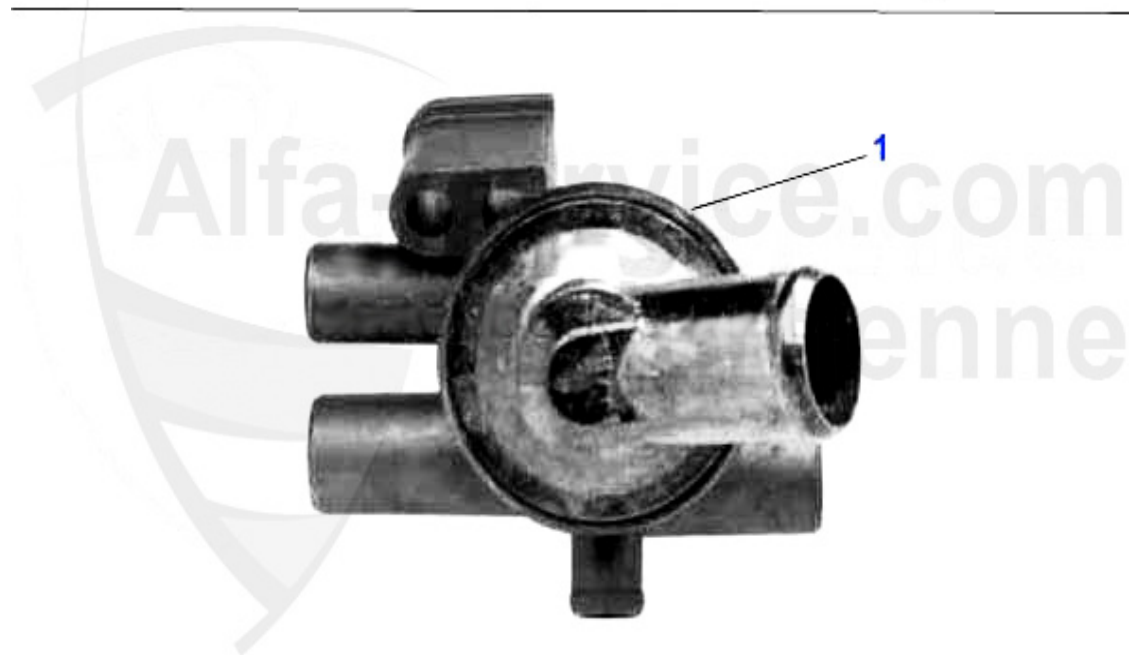

Thermostat 145/6 1.4/1.6 Boxer Bj. 94-96

---

1 TH595386 termostato 1.4/1.5/1.6/1.7 ie 33, 145/6 con cassa

***