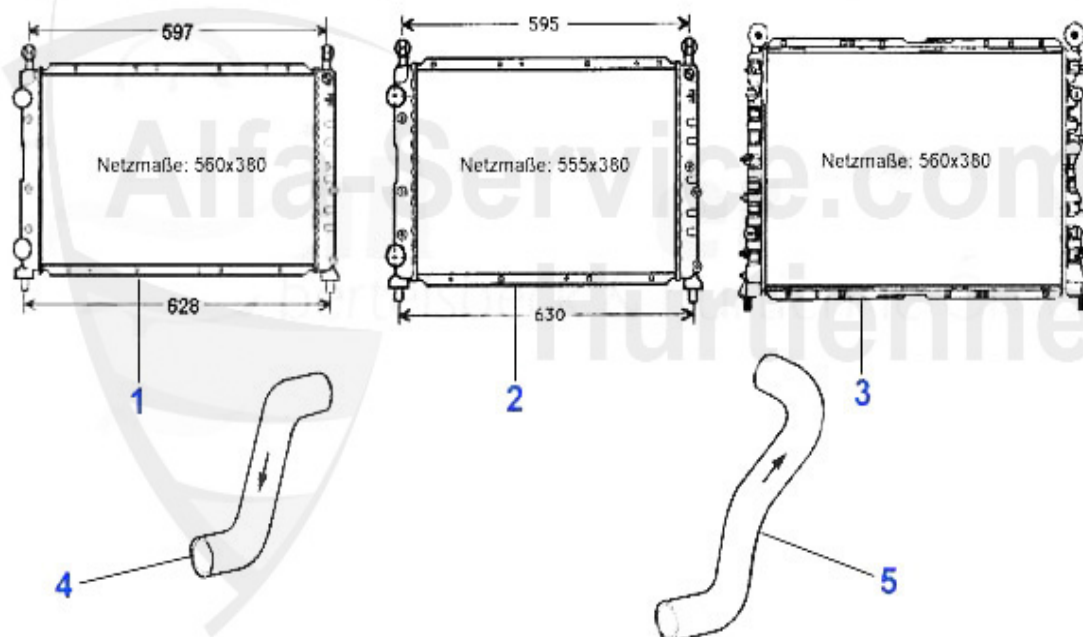

Kühler/Radiator 145/6 TS 16V

1	MK22820	radiatore 145/6 1.4/1.6/1.7ie 16V TS 96-01,155 1.6 16V 96>	224.66 EUR
2	MK22992	radiatore 145/6,155 1.6/1.7/1.8/2.0 TS 16V	213.38 EUR
3	MK22999	radiatore 145/6 2.0 16V TS/QV anni 6.96>	193.89 EUR
4	KWS03081	tubo acqua superiore 145/6 1.4/1.6/1.8/ 2.0 TS 16V/1.9 TD,155 TS 16V	***
5	KWS03082	tubo acqua inferiore 145/6 1.4/1.6/1.8/ 2.0 16V TS/1.9 TD,155 TS 16V	12.83 EUR