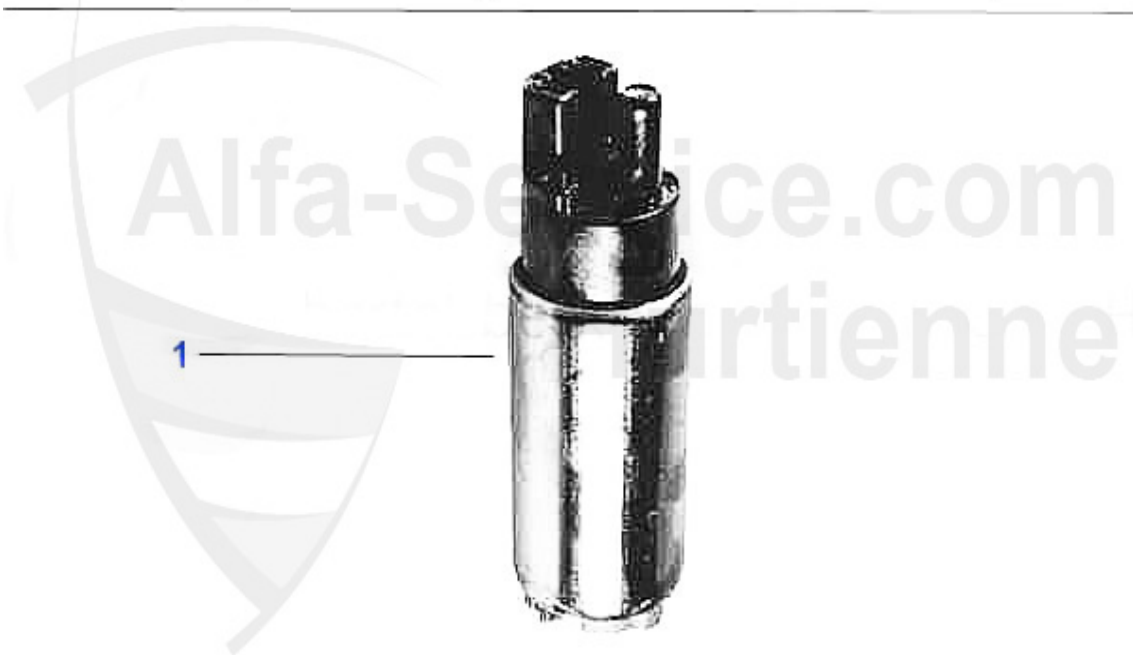

Kraftstoffpumpe/Fuel Pump 145/6 1.7 IE 16V Boxer Bj. 94-96

---

1 KP6416 pompa benzina 145/6,155,GTV/Spider (916) Boxer/TS 16V/V6 Turbo >98

95.00 EUR