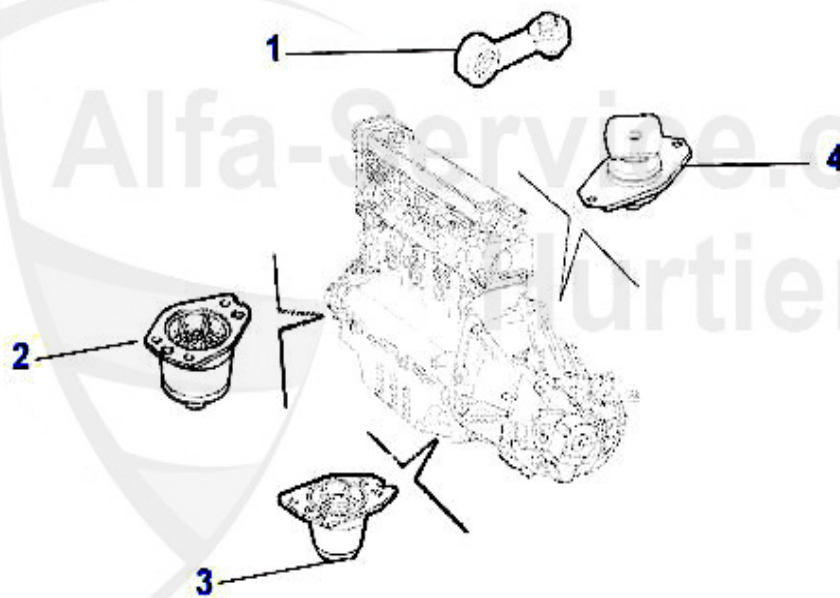

Motorlager/Engine Mount 145/6 TD/JTD

1	ML62481	tirante 145/6,147,156 nuovo GT 1.9 JTD	61.25 EUR
2	ML67328	supporto motore ant. sx 145/6,147,156, Nuovo GT JTD	61.62 EUR
2	ML32301	supporto motore ant. 145/6 tutti i modelli 155 diesel	61.45 EUR
3	ML81213	supporto motore post. sx 145/6,147,156, Nuovo GT	174.99 EUR
4	ML3234	supporto motore ant. dx 145/6,147,155, 156,GTV/Spider (916) 1.8/2.0 TS	73.99 EUR