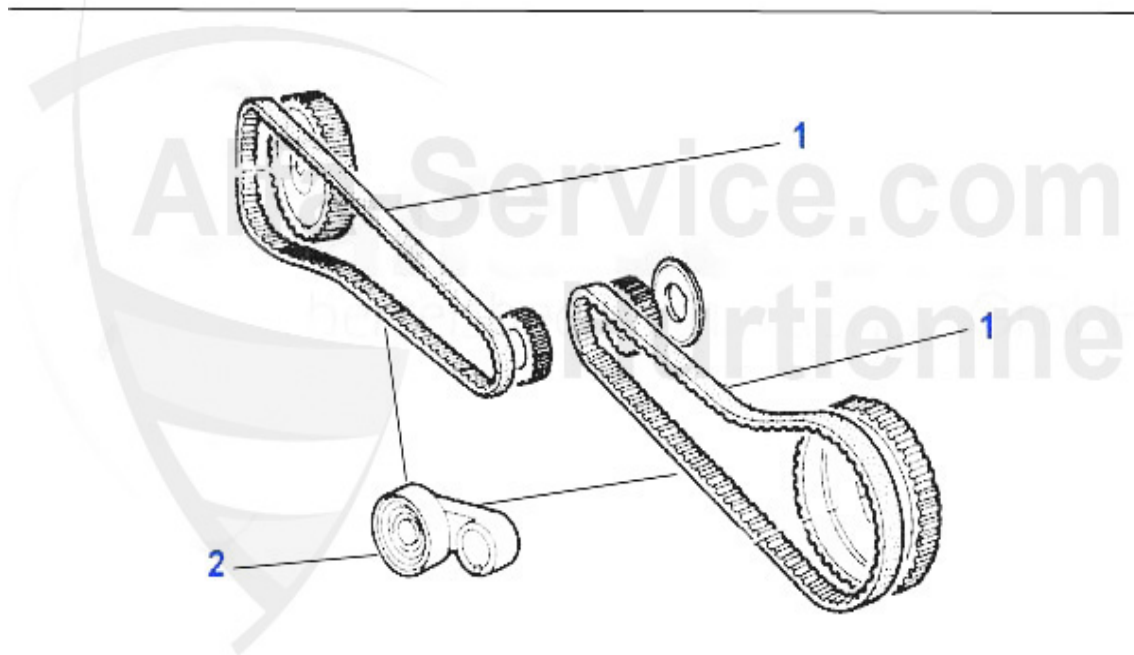

Zahnriemen 145/6 1.4/1.6 Boxer

1	ZR94055	cinghia dentata 100S170 33 (905/7) 1.3/ 1.5/1.7/ie/16V/QV/145/6 1.4/1.6 ie	23.21 EUR
2	SR56000	puleggia dx Arna, Sud/Sprint,33,145/6	88.00 EUR
2	SR56001	puleggia sx Arna, Sud/Sprint,33,145/6	88.00 EUR