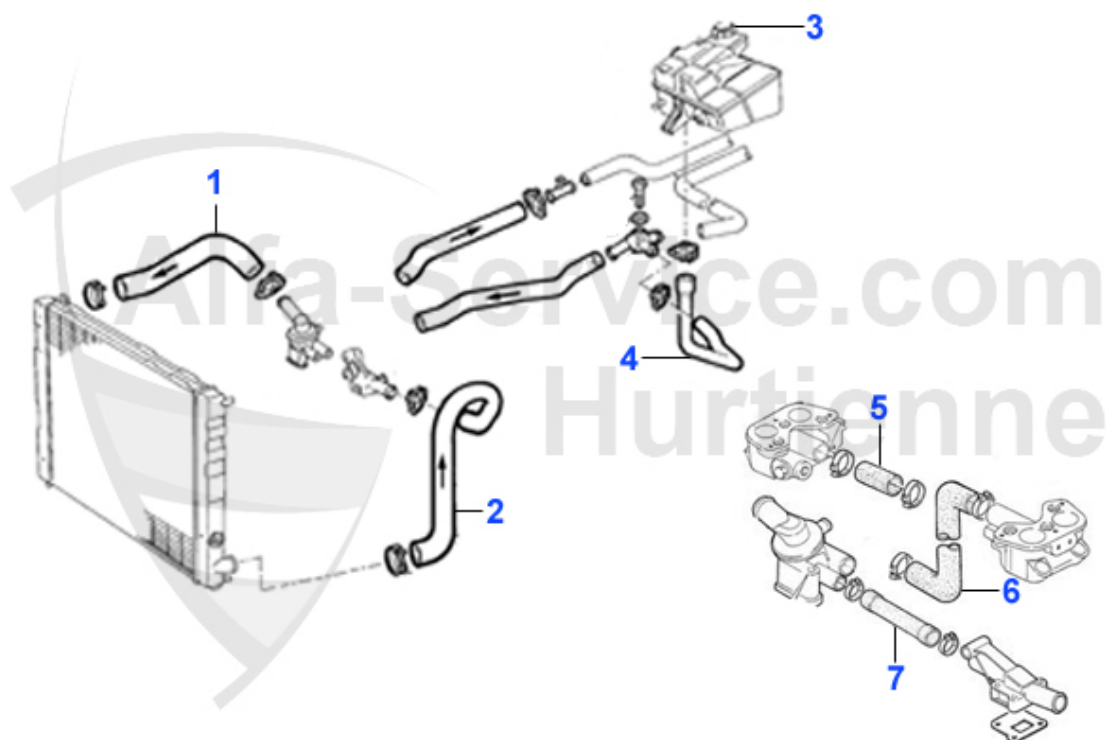

62.50 EUR

Wasserpumpe/Waterpump 145/6 1.7 IE 16V Boxer Bj. 94-96

1 WP02110 pompa acqua Arna,Sud/Sprint 1.2/1.3/1.4/ 1.6/1.8/ie,2.0 ie 16V TS

62.50 EUR

145/6 > motore > raffreddamento motore > Boxer Bj. 94-96 > tubi