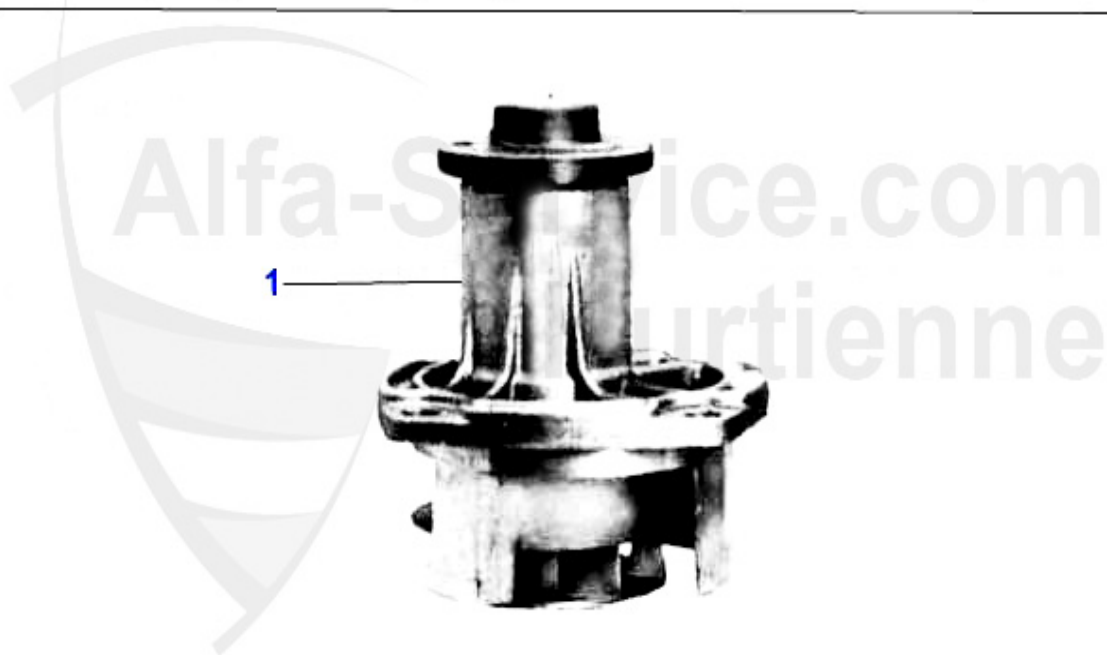

145/6 > motore > raffreddamento motore > Boxer Bj. 94-96 > pompa acqua > 1.4/1.6

Wasserpumpe/Waterpump 145/6 1.4/1.6 Boxer Bj. 94-96

---

1 WP02110 pompa acqua Arna,Sud/Sprint 1.2/1.3/1.4/ 1.6/1.8/ie,2.0 ie 16V TS

62.50 EUR