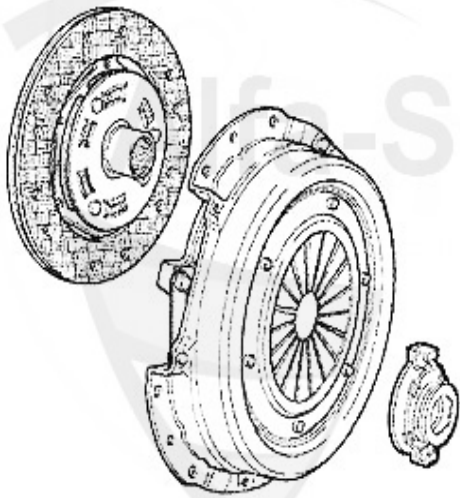

Kupplungs-Kit/Clutch Set 145/6 2.0 Quadrifoglio

---

1. KK789001

Ø 230 mm

---

1 KK789001 kit frizione 145/6,155 2.0 TS 16V GTV/ Spider (916) 2.0 TS 95-01

269.00 EUR