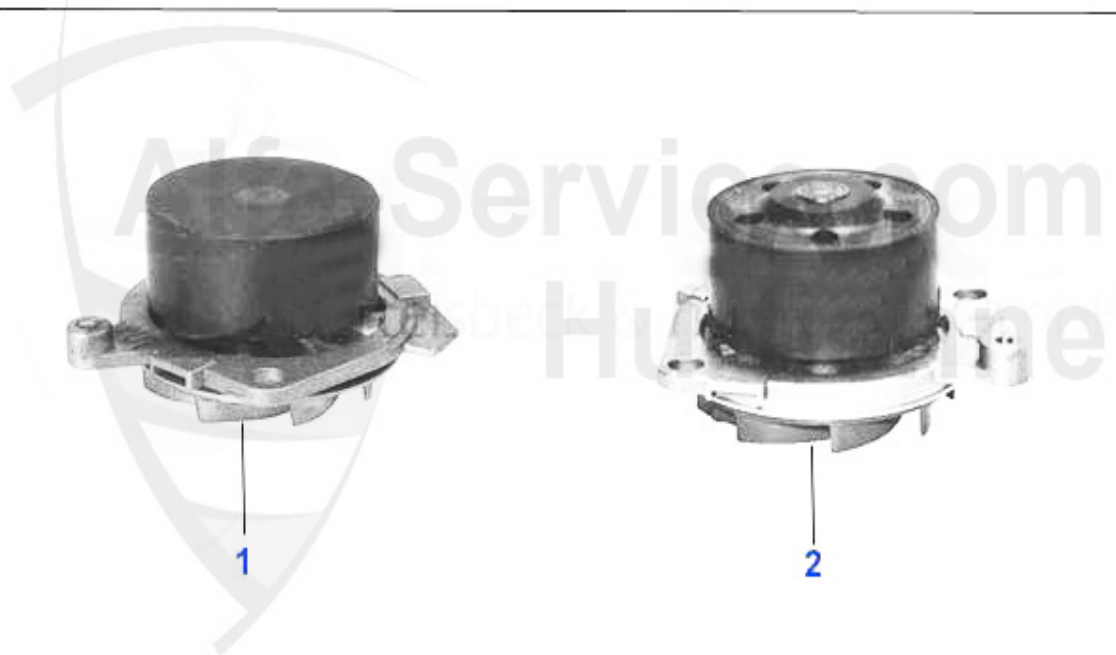

Wasserpumpe/Waterpump 145/6 TS 16V

1	WP00310	pompa acqua 145/6 1.4/1.6/1.8/2.0/ie 16V TS,147 1.6/2.0 ie 16V TS,155,156,1.6/2.0 16V TS/JTS,166 2.0 TS/JTS,GTV/Spider (916) 1.8/2.0 16V TS	69.00 EUR
2	WP00410	pompa acqua 145/6 1.6 ie 16V TS,155/6 1.6/1.8 ie 16V TS,Nuovo GT 1.8 TS	65.00 EUR