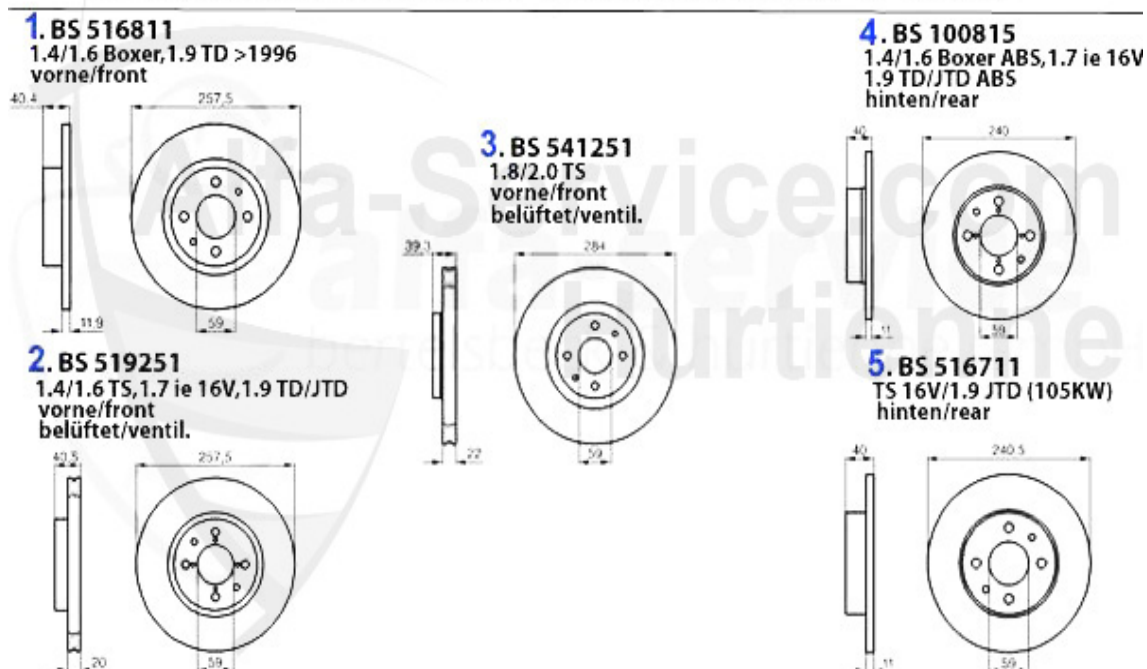

Bremsscheiben/Brakedisks 145/6

1	BS516811	disco freno ant. 145/6 1.4/1.6 ie anni 94-12.96/1.9 TD 94-99 155 1.9 TD 93-97	19.90 EUR
2	BS519251	disco freno ant. 145/6 1.4/1.6/1.7 ie 16V TS/1.9 TD/JTD 94-01 155 1.6/1.7/1.8/2.0/16V/TS 93>	28.50 EUR
3	BS541251	disco freno ant. 145/6 1.8/2.0 16V TS/QV 96>	54.00 EUR
4	BS100815	Bremsscheibe HA 33 (907) 1.4/1.5/ 1.7/ie/16V, 145/6 1.4/1.6/1.7/1.8/2.0/ie/16V/TS/1.9/TD/JTD/alle mit ABS, 155 1.6/1.7/2.0/16V/TS/2.5 V6/ TD bj. 05.96>	17.90 EUR
5	BS516711	disco freno post. 145/6 1.4/1.8 16V TS anni 01.97>/2.0 16V TS/1.9 JTD TT, 155 TT	14.90 EUR