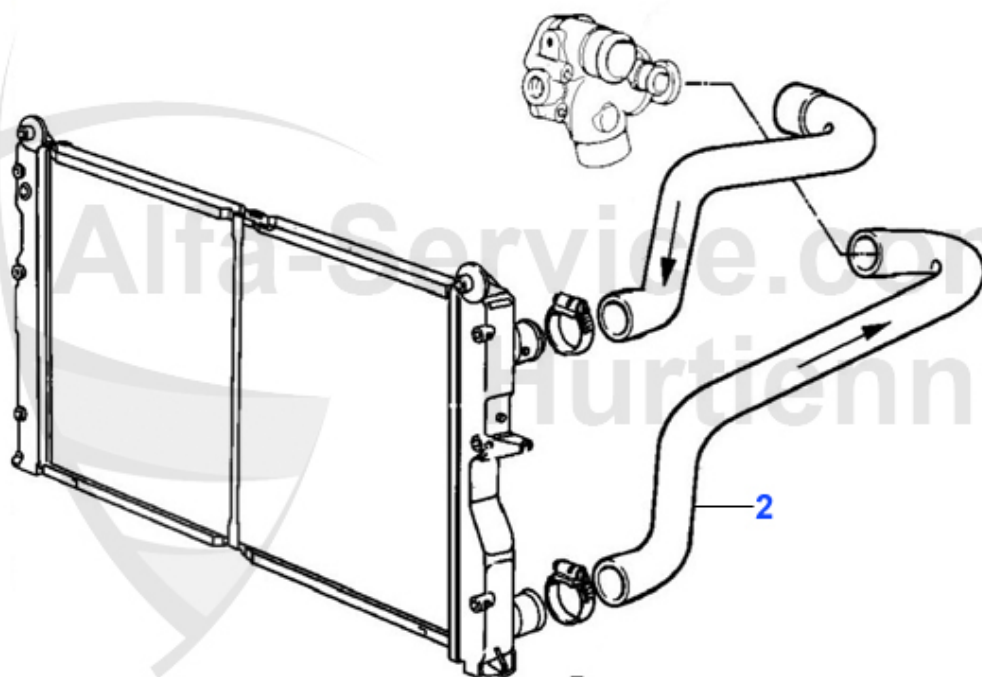

1 KWB4720 vaso di espansione 145/146/156 1.8-2.0 TS/1.9-2.4JTD (97-02)

39.00 EUR

2 KWS68287 Kühlwasserschlauch unten 155 1.9 TD 145/6 1,9Td

19.39 EUR

Motorlager/Engine Mount 145/6 Boxer

1 ML88447 supporto motore 145/6 Boxer