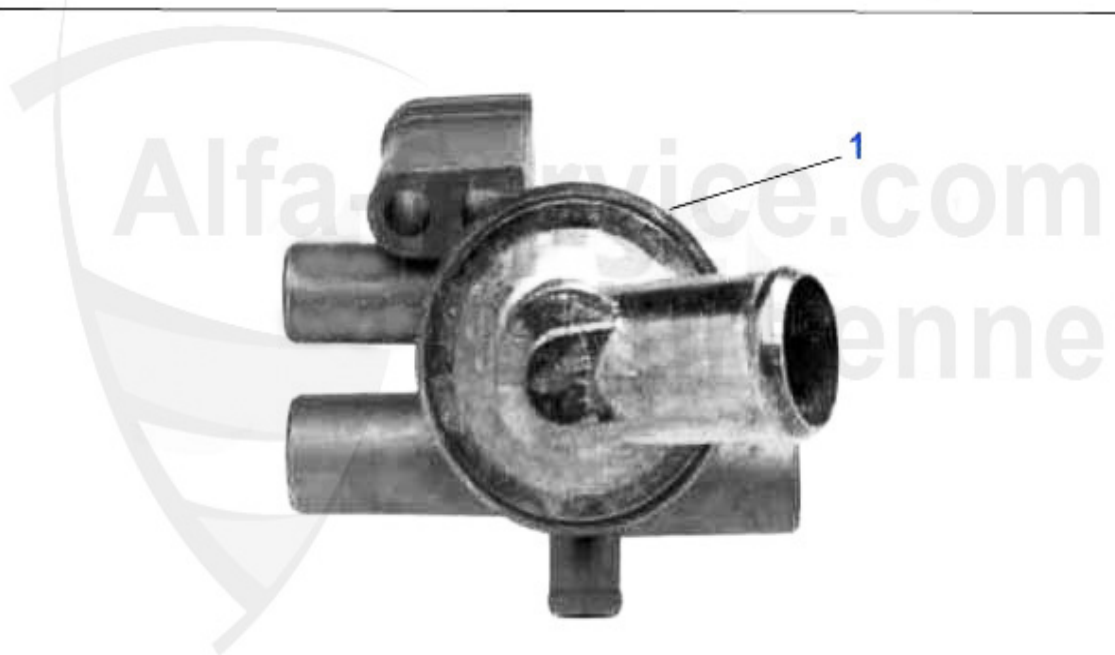

Thermostat 145/6 1.7 IE 16V Boxer Bj. 94-96

---

1 TH595386 termostato 1.4/1.5/1.6/1.7 ie 33, 145/6 con cassa

***