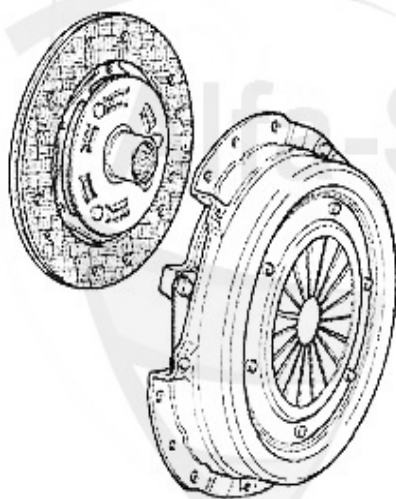

Kupplungs-Kit/Clutch Set 147 GTA

---

1. KK 739521

Ø 235 mm

---

1 KK739521 kit frizione 147,156,Nuovo GT,GTV/Spider (916) 3.2 V6 24V

559.36 EUR