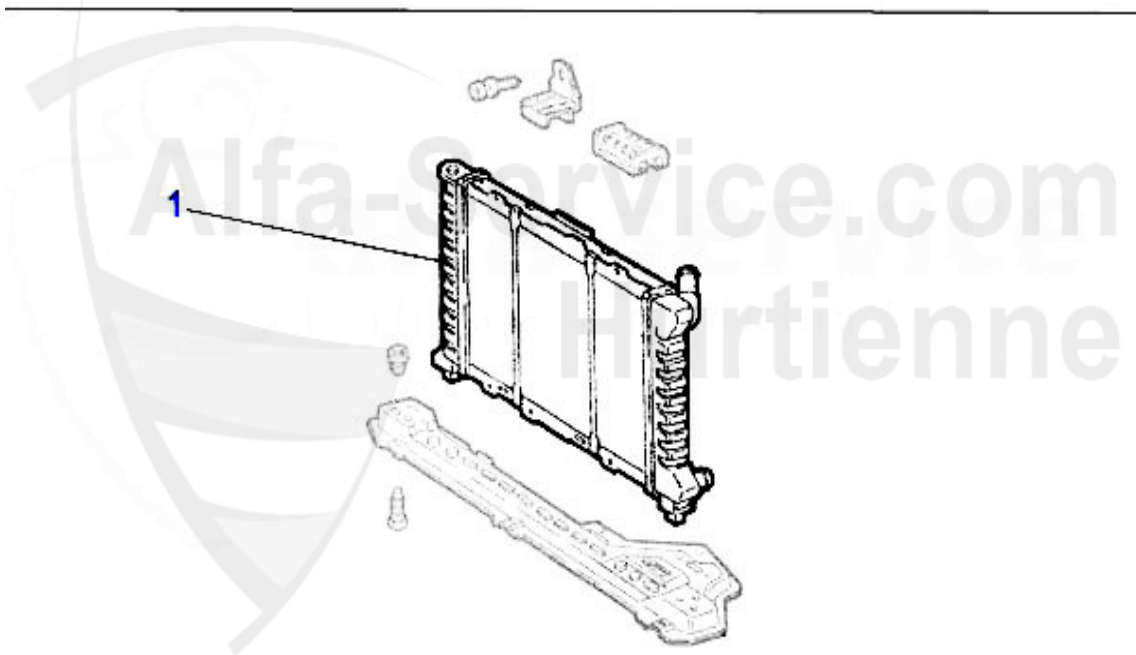

Kühler/Radiator 147 3.2 V6 24V/GTA

---

1 MK90406 radiatore 147/156 3.2 V6 24V/GTA

252.40 EUR