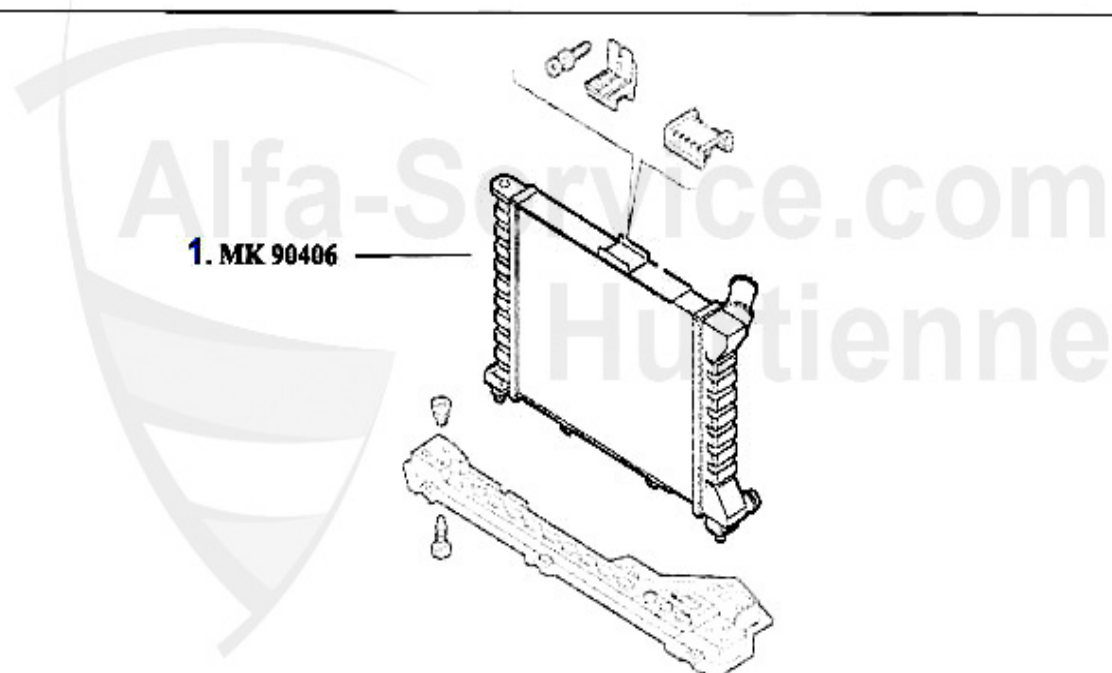

Kühler/Radiator Nuovo GT 3.2/GTA

---

1 MK90406 radiatore 147/156 3.2 V6 24V/GTA

252.40 EUR