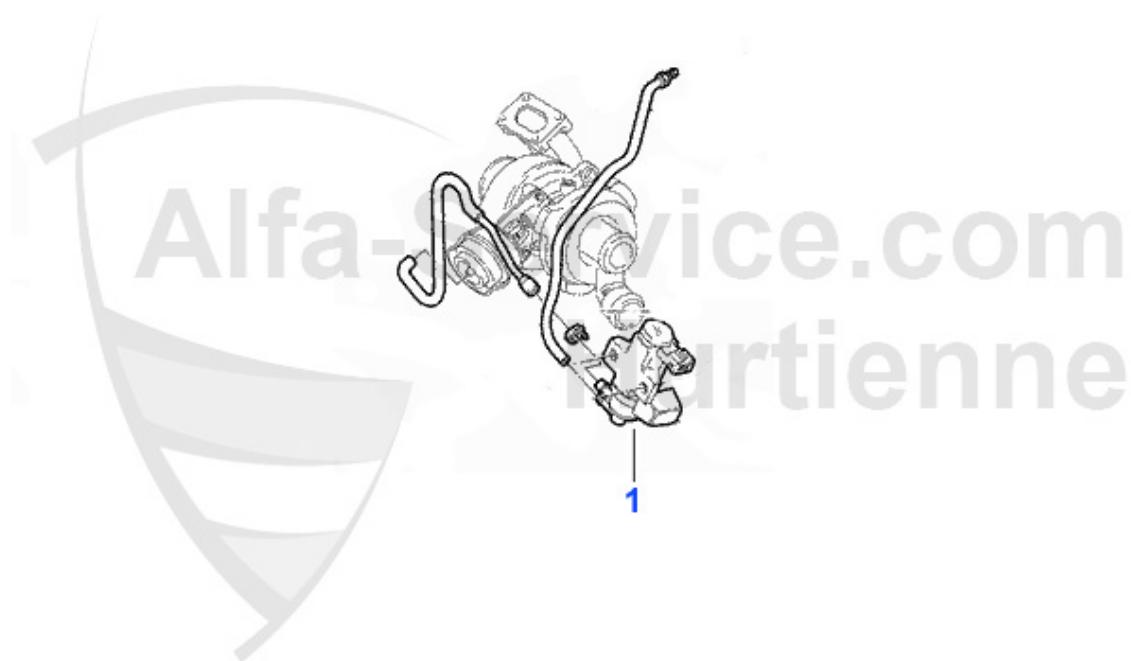

Filter Nuovo GT 1.9 JTD

Oelfilter/Oilfilter

1. OF 110

Luftfilter/Airfilter

2. LF 801

Kraftstofffilter/Fuelfilter

3. KF 338

Innenraumfilter/Indoorfilter

4. IF 380

1	OF110	filtro olio 147,156,Nuovo GT 1.9 JTD,166 2.4 JTD, da avvitare	10.36 EUR
2	LF801	filtro aria 147,156,Nuovo GT 1.9 JTD (CF3), rettangolare	14.88 EUR
3	KF338	filtro benzina 147,156,166,Nuovo GT JTD (CF3) anni 01>	28.62 EUR
4	IF380	filtro abitacolo 147,156 anni 01>, Nuovo GT,rettangolare, carbone attivo	17.23 EUR

1 STV203202 elettrovalvola per Turbo 147, 156, 159, 166,GT, Brera, Mito, Nuovo Spider

68.94 EUR