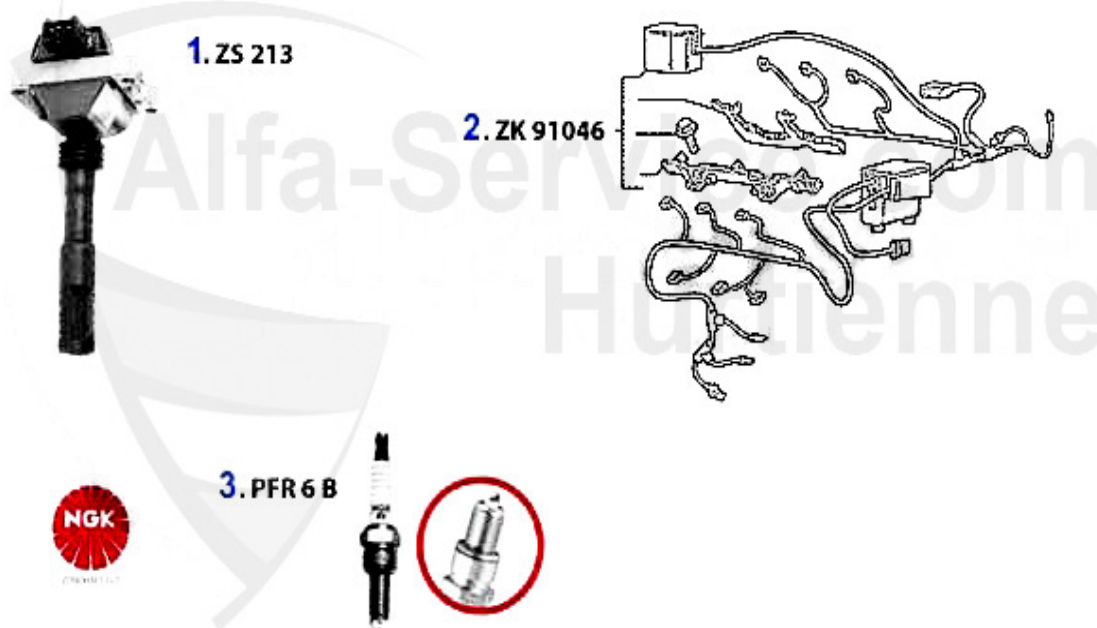

Zündanlage/Ignition System Nuovo GT GTA

1	ZS213	bobina 156,164,166,Spider/GTV (916) 2.5/ 3.0 V6 24V 94-00	104.90 EUR
3	PFR 6 B	Zündkerze NGK 33 1.7 ie 16V,145/6 1 .7 ie 16V,147 3.2 GTA,156 2.5 V6 24 V/3.2 GTA,164 Super 3.0 V6 24V,166 2.5/3.0 V6 24V,gstv/spider (916) 3.0 V6 24V/3.2 V6	19.00 EUR