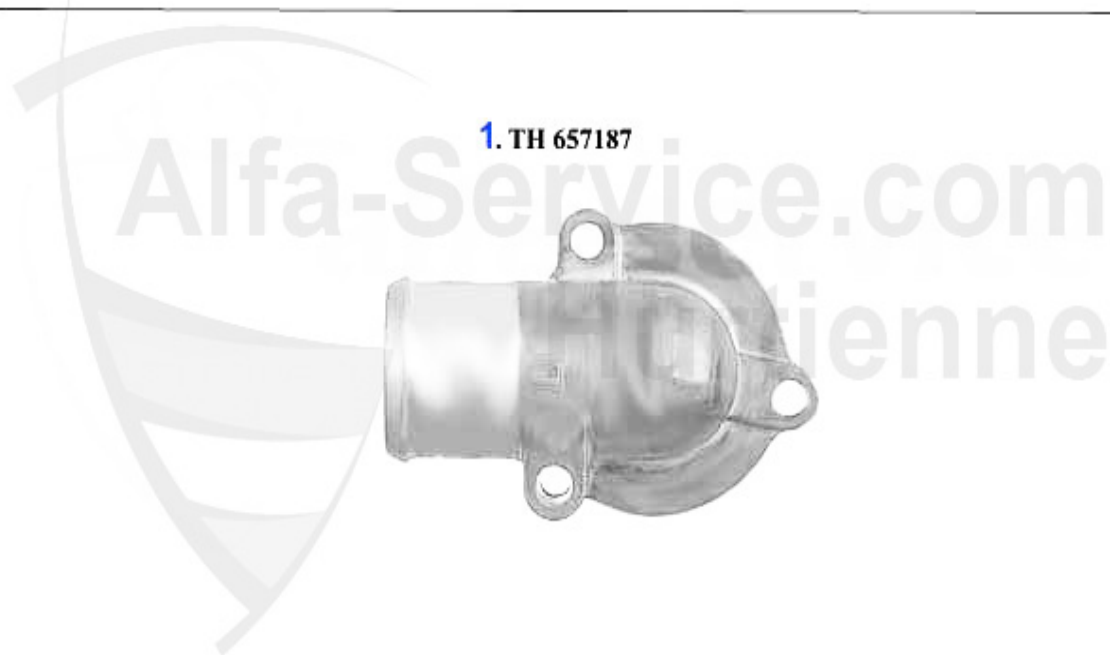

Thermostat Nuovo GT 3.2/GTA

---

1. TH 657187

---

1 TH657187 termostato 155,156,166,GTV/Spider (916) 6 cil., incassato

59.00 EUR