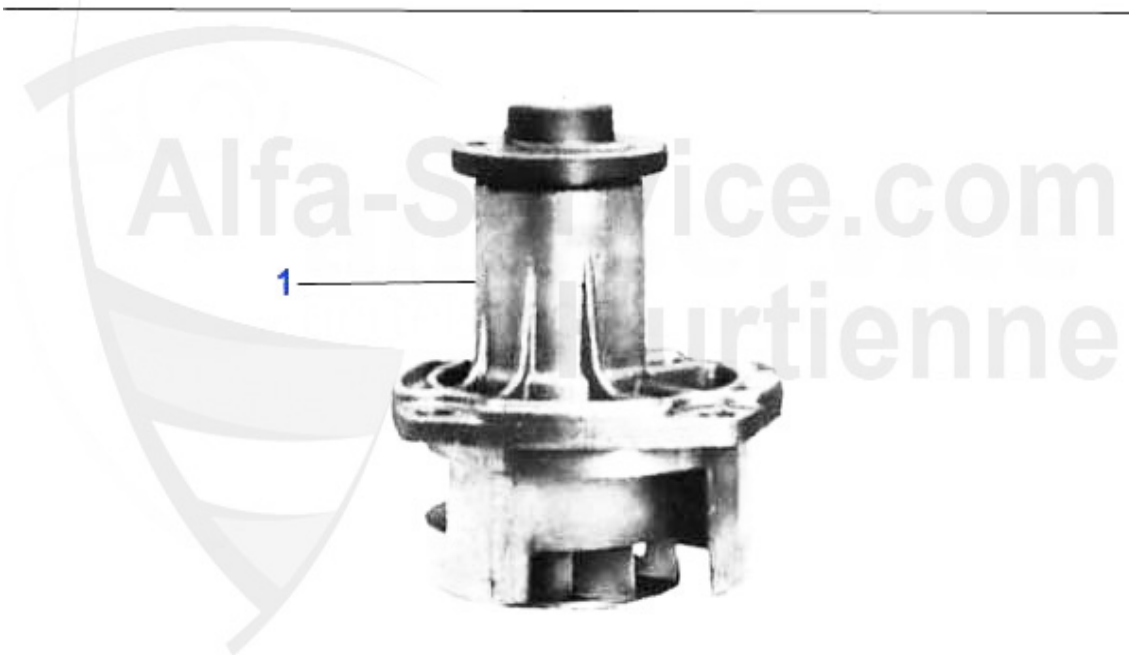

145/6 > motor > circuito agua > Boxer Bj. 94-96 > bomba agua > 1.7 IE 16V

Wasserpumpe/Waterpump 145/6 1.7 IE 16V Boxer Bj. 94-96

---

1 WP02110 bomba agua Sud/Sprint 1.2/1.3 1.5/ti #5051904>,33(905/7) 1.2
1.3/1.4/1.5/1.7/ie/16V/4x4,145/6 1.4/1.6 1.8/ie,2.0 ie 16V TS

62.50 EUR