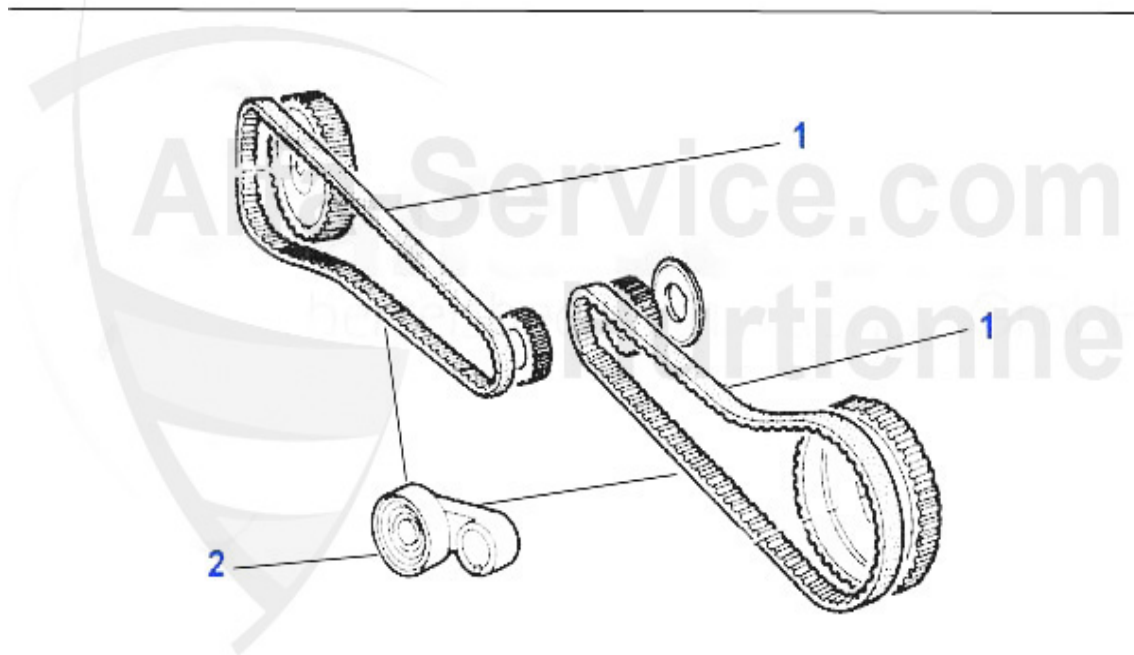

Zahnriemen 145/6 1.4/1.6 Boxer

1	ZR94055	correa dentada 100S170 33 (905/7) 1.3/1.5/1.7/ie/16V/QV,145/6 1.4/1.6 ie arbol de levas	23.21 EUR
2	SR56000	rodillo tensor der. Sud/Sprint,33,145/6	88.00 EUR
2	SR56001	rodillo tensor izq. Sud/Sprint,33,145/6	88.00 EUR