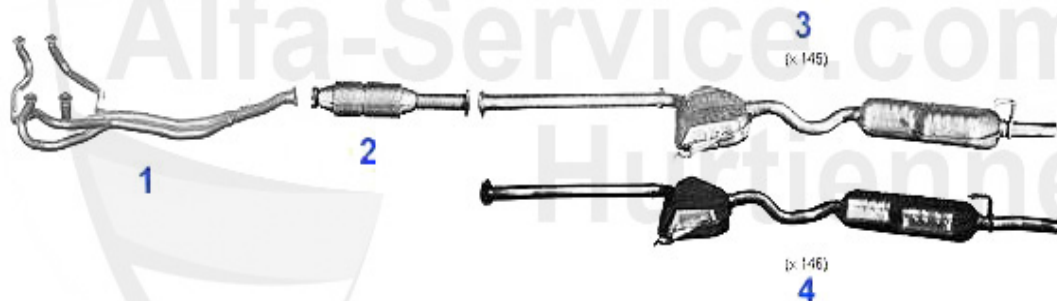

Abgasanlage/Exhaust System 145/6 Boxer Bj. 94-96

5 x4   6 x1   7 x1   8 x1   9 x1   10 x1

145 / 146 1.3/1.6/1.7 16V

'94-'96

1	VR113001	latiguilo escape 145/6 1.3/1.6 ie	279.00 EUR
1	VR11577	tubo primario/colector 145/6 1.7 ie 16V	***
2	KAT113033	catalizador 145/6 1.3-1.7ie 16V 94-96	460.61 EUR
3	ESD113009	silenciador interm.+erminal 145 1.4-1.7 16V	199.49 EUR
4	ESD114009	silenciador interm.+terminal 146 1.4-1.7 16V 94-96	190.22 EUR
5	SAT094405	junta colector escape Sud/Sprint 33 (905/7),145/6 Boxer	2.90 EUR
6	SAT094494	junta tubo primario/catalizador 145/6	4.77 EUR
7	SAT094002	aro catalizador	8.90 EUR
8	SAT091124	silent bloc/soporte escape 145/6 ESD 155 MSD	3.59 EUR
9	SAT091011	aro caucho - soporte escape	1.80 EUR
10	SAT091041	silent bloc/soporte escape 145/6, 155 ESD	4.50 EUR