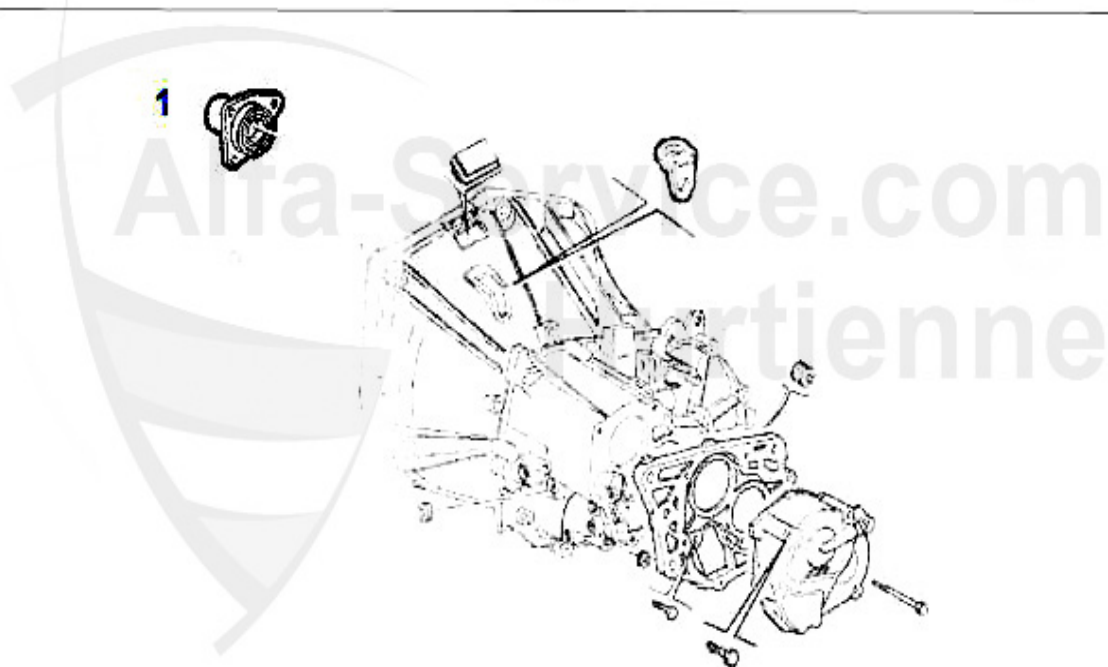

145/6 > transmision > embrague > guia cojinete de empuje 145/6 2.0 TS

Ausrücker/Sleeve Bearing 145/6 2.0 Quadrifoglio

---

1 FH1140 guia para cojinete 145/6,147,155,156, gtv/spider (916)

19.49 EUR