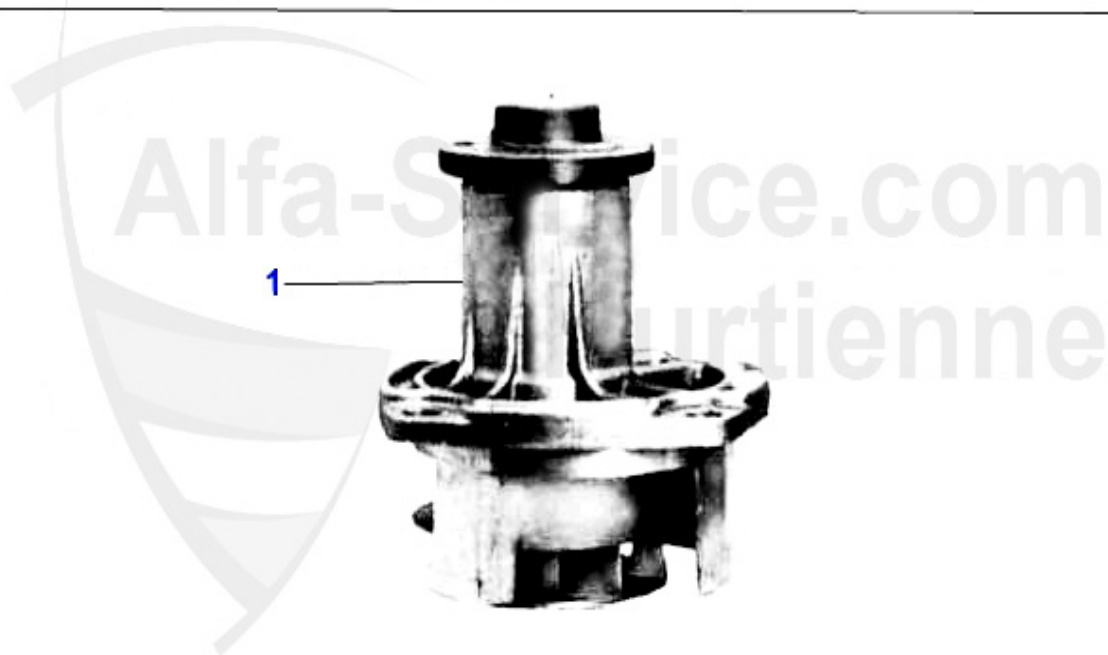

145/6 > motor > circuito agua > Boxer Bj. 94-96 > bomba agua > 1.4/1.6

Wasserpumpe/Waterpump 145/6 1.4/1.6 Boxer Bj. 94-96

---

1 WP02110 bomba agua Sud/Sprint 1.2/1.3 1.5/ti #5051904>,33(905/7) 1.2
1.3/1.4/1.5/1.7/ie/16V/4x4,145/6 1.4/1.6 1.8/ie,2.0 ie 16V TS

62.50 EUR