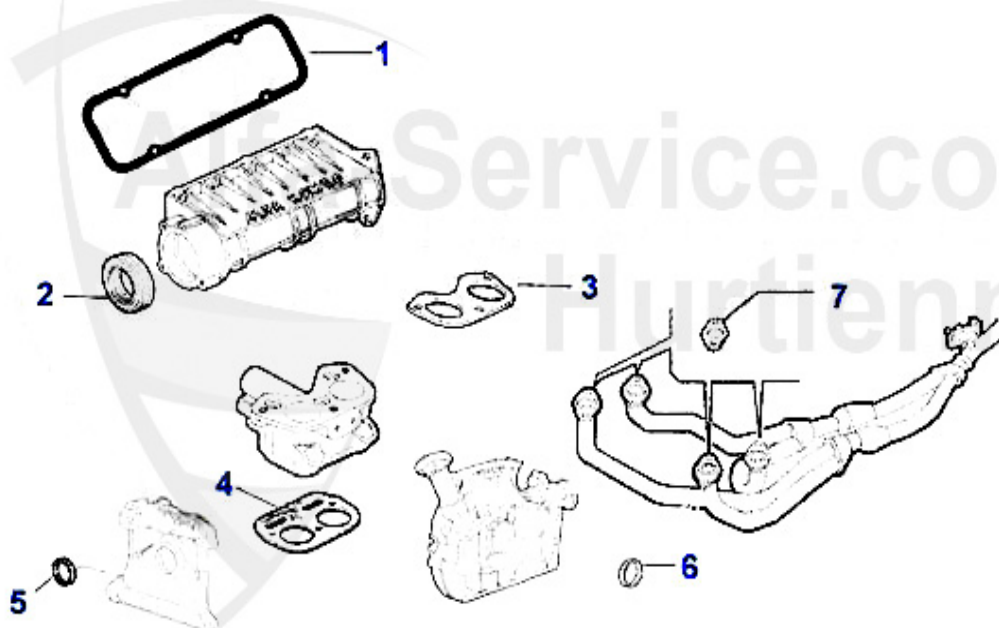

## Dichtungen Motor/Gaskets Engine 145/6 1.4/1.6 IE Boxer

1	VDD3800	Ventildeckeldichtung Arna,Sud/Sprint,33 (905/7),145/6 kork	2.57 EUR
1	VDD3900	junta cubre-culata Sud/Sprint, 33 (905/7), 145/6 corcho / caucho	10.90 EUR
2	WD14200	retén arbol de levas Sud/Sprint, 33 (905/7), 145/6 Boxer	12.14 EUR
3	ASKD24717	junta colector admision Boxer sup.	5.50 EUR
4	ASKD04851	junta colector admision Boxer inf.	3.50 EUR
5	WD17600	retén ciguenal delantero 40/56/10 Sud/ Sprint, 33 (905/7), 145/6 Boxer, 155 TS 8 V # 0006645 >	18.66 EUR
6	WD30500	retén ciguenal trasero (volante-motor) Sud/Sprint, 33 (905/7),145/6 Boxer	39.00 EUR
7	SAT094405	junta colector escape Sud/Sprint 33 (905/7),145/6 Boxer	2.90 EUR