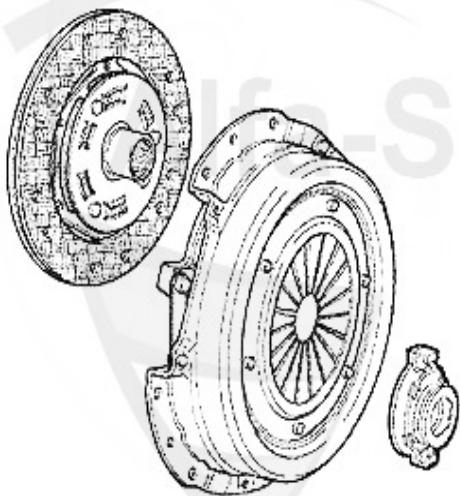

Kupplungs-Kit/Clutch Set 145/6 1.4/1.6/1.8/2.0 TS

1 KK576001
Ø 215 mm
1.4 # >3161888
1.6/1.8 TS 16V

2 KK6203074
Ø 200 mm
1.4 #3161888>

3 KK789001
Ø 230 mm
2.0 TS 16V

1	KK576001 kit embrague 145/6 1.4/1.6/1.8 TS, gtv/spider (916)/155 1.6/1.8 TS 16V, 2.0 TS 8V 92-99	199.00 EUR
2	KK6203074 kit embrague 145/6 1.4 IE 16V TS #3161888>tipo caja vel.: C.513	204.14 EUR
3	KK789001 kit embrague 145/9,155 2.0 TS 16V gtv/spider (916) 2.0 TS 95-01	269.00 EUR