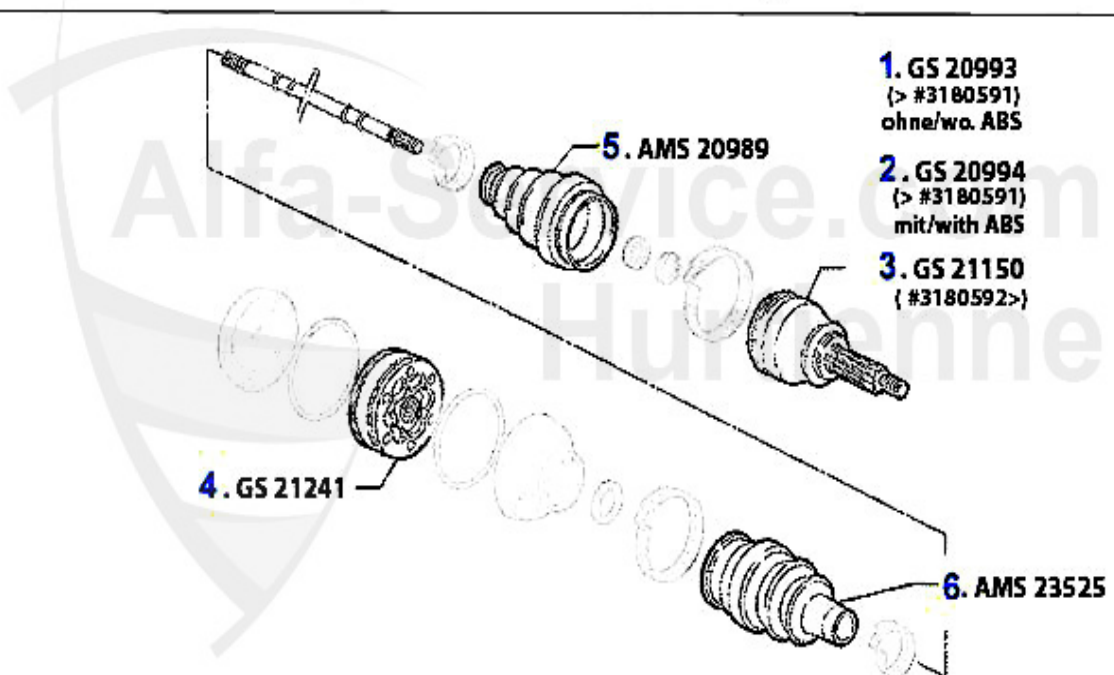

Antriebswelle/Driveshaft 145/6 1.8 TS 16V

1	GS20993	cardan ext. 145/6 TS/TD/JTD 96> sin ABS 155 2.0 TS 16V	117.98 EUR
2	GS20994	cardan ext. 145/6 TS/TD/JTD 96>con ABS 155 2.0 TS 16V con ABS, gtv/spider (916) TS #6023168-6063040	122.08 EUR
3	GS21150	cardan ext. 145/6 TS 16V #3180592>, 147 TS 16V,gtv/spider (916) TS #6063041	121.05 EUR
4	GS21241	cardan int. gtv/spider (916),155,145/6 TS 16V, 156 TS 16V 166 2.0 TS,147 1.6/2.0 TS	111.72 EUR
5	AMS20989	fuelle ext. 145/6 147,156,166	17.90 EUR
6	AMS23525	fuelle int. 155 1.7/1.8/2.0/TS 16V,2.5 V6,1.9TD,164/Super 2.0 TS,145/6 TS 16V	25.55 EUR