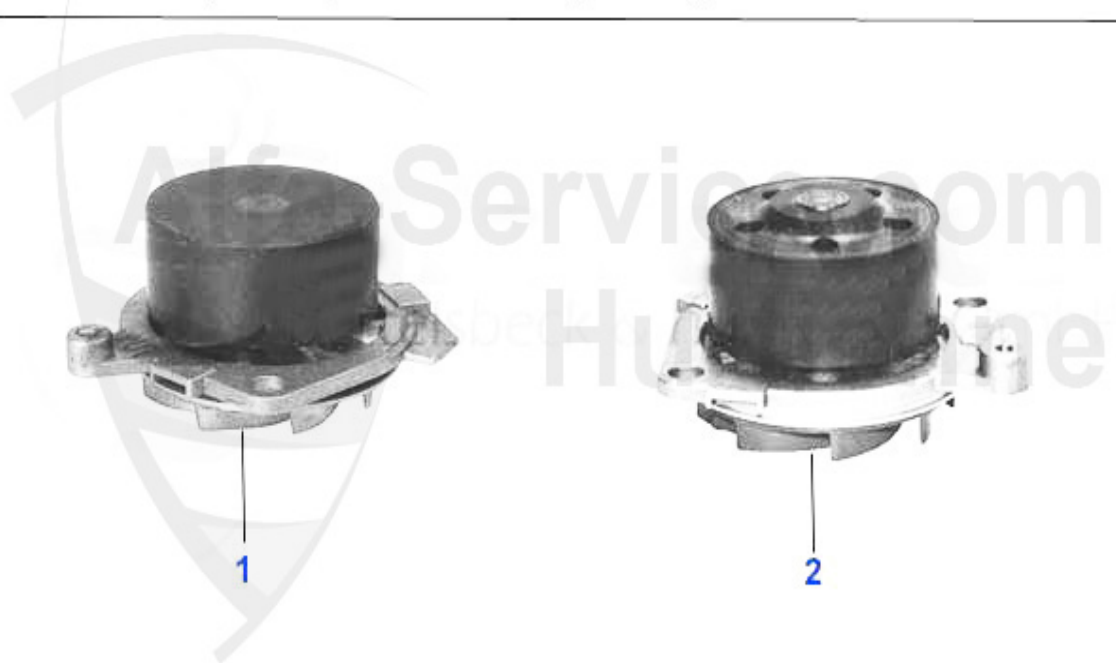

Wasserpumpe/Waterpump 145/6 TS 16V

1	WP00310	bomba aqua 145/6 1.4/1.6/1.8/2.0/ie 16V TS,147 1.6/2.0 ie 16V TS,155,156, 1.6/2.0 16V TS/JTS,166 2.0 TS/JTS,gtv/ spider (916) 1.8/2.0 16VS	69.00 EUR
2	WP00410	bomba aqua 145/6 1.6 ie 16V TS, 155/6 1.6/1.8 ie 16V TS, Nuovo GT 1.8 TS	65.00 EUR