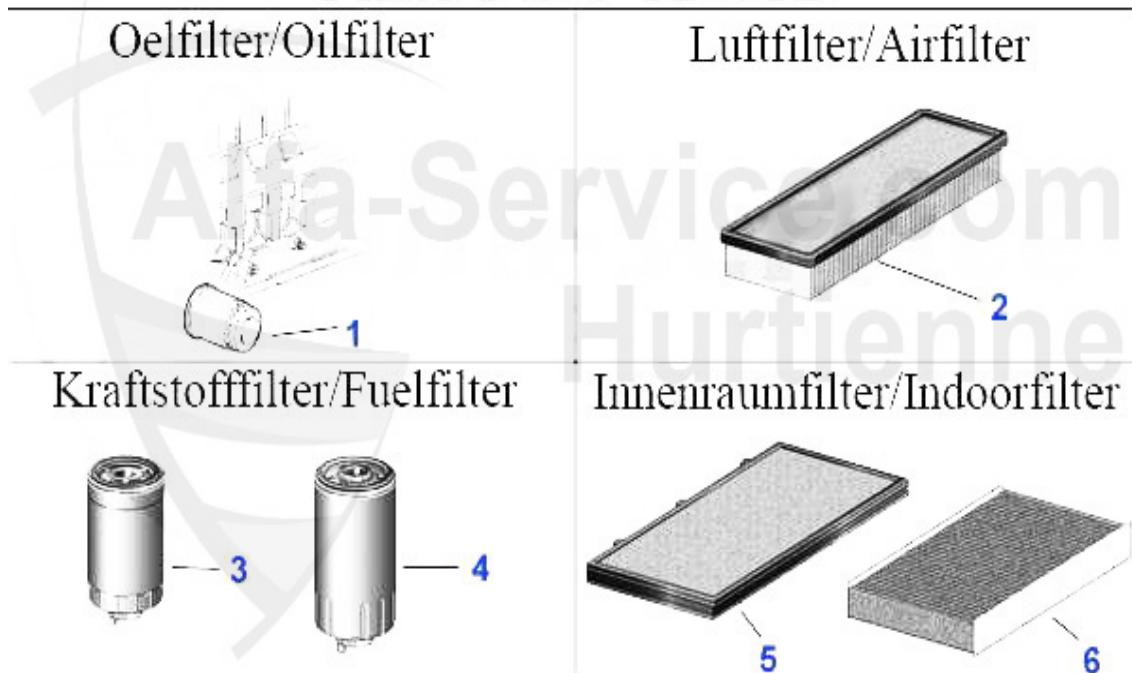

Filter 145/6 TD/JTD

1	OF125	filtro aceite Sud/Sprint, 116 4-cil., 145/6,155,164/Super cartucho roscado	11.50 EUR
1	OF126	filtro aceite 145/6,147,156,166 JTD cartucho roscado	9.13 EUR
2	LF841	filtro aire 145/6 TS 16V,1.9 JTD,155 TS 16V rect.	10.15 EUR
2	LF358	filtro aire 145/6,155 1.9 TD rect.	13.23 EUR
3	KF234	filtro carburante 6,33,75,90,145/6,155 164,Alfetta, Guilietta 1.8/1.9/2.0/2.4/2.5 TD roscado	19.08 EUR
4	KF60B	filtre carburante 145/6,156,166 JTD (CF2) >01, (roscado)	12.83 EUR
5	IF309	filtro antipolen 145/6/155 >96 gtv/spider (916) >98,	26.91 EUR
6	IF314	filtro antipolen 145/6/155 96> gtv/spider (916) 98>	26.91 EUR