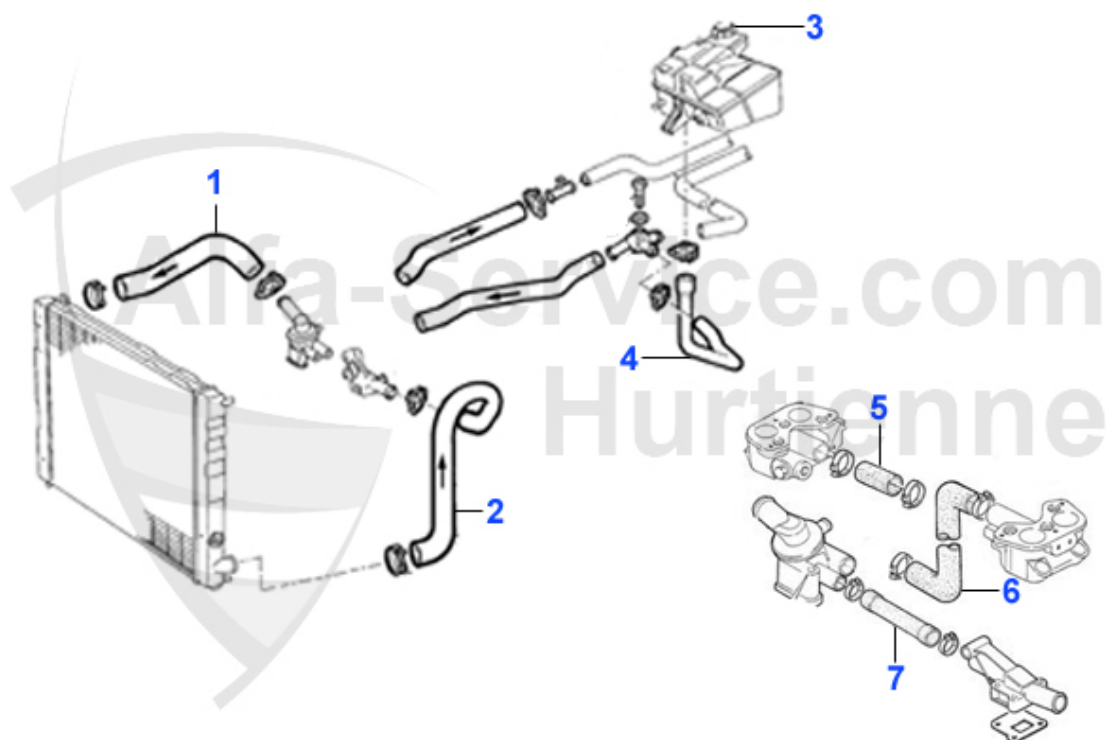

145/6 > motor > circuito agua > Boxer Bj. 94-96 > mangueras

1	KWS89412 manguera aqua sup. 145/6/1.4/1.6/1.7 ie	19.90 EUR
2	KWS89413 manguera aqua inf. 145/6/1.4/1.6/1.7 ie	12.61 EUR
3	08 037 0 0 tapon vaso de expansion GTV/6 (116) 33,145/6,75,155,RZ,SZ,Spider, '90	15.90 EUR
4	KWS89417 Kühlwasserschlauch unter Ausgleichs behälter 145/6 1.4/1.6/1.7 ie	***
5	KWS04023 Kühlwasserschlauch Thermostatgehäus e 33 (905/7),145/6 1.4/1.6/1.7 ie/1 6V	3.70 EUR
6	KWS11225 kühlwasserschlauch Thermostatgehäus e 33 (907),145/6 1.4/1.6/1.7 ie/16V	13.49 EUR
7	KWS33399 Kühlwasserschlauch Thermostatgehäus e 33 (905/7) mit Lima 55 A,145/6 1. 4/1.6/1.7 ie 16V	18.00 EUR