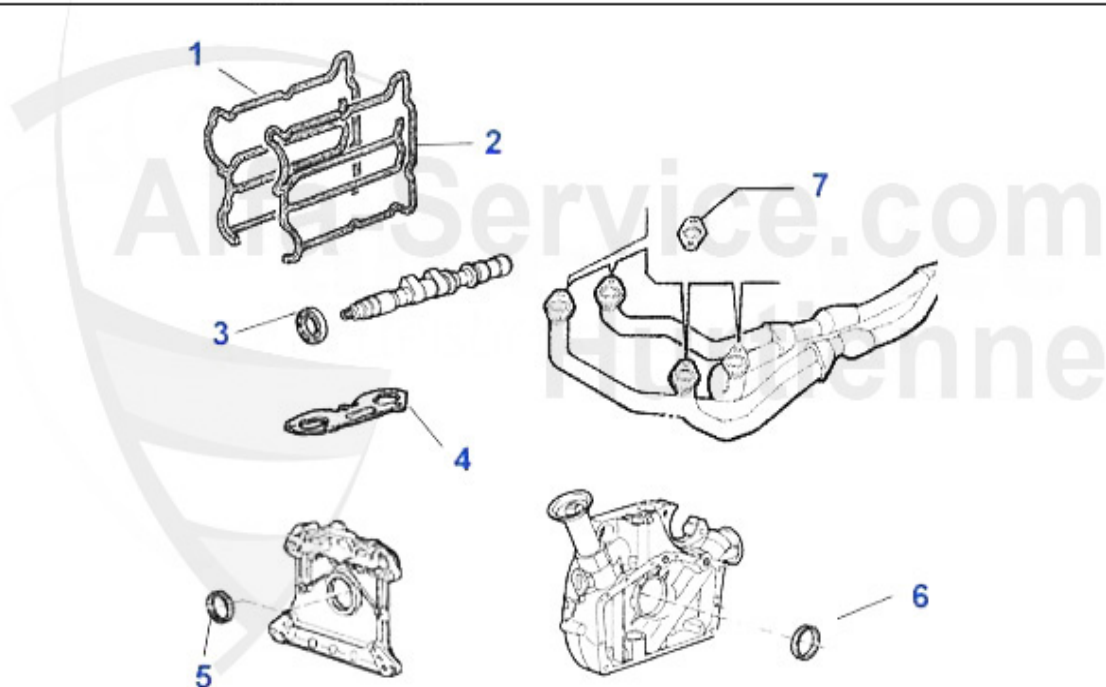

Motordichtungen/Engine Gaskets 145/6 1.7 IE 16V Boxer

1	VDD46400 junta cubre-culata izq. 33,145/6 1.7 ie/16V 90-96	22.99 EUR
2	VDD46500 junta cubre-culata der. 33, 145/6 1.7ie/ 16V 90-96	12.83 EUR
3	WD57200 retén arbol de levas 33 (907), 145/6 1.7 ie 16V	9.90 EUR
4	ASKD25029junta colector admision 33 (907),145/6 Boxer 16V	12.53 EUR
5	WD17600 retén ciguenal delantero 40/56/10 Sud/ Sprint, 33 (905/7), 145/6 Boxer, 155 TS 8 V # 0006645 >	18.66 EUR
6	WD30500 retén ciguenal trasero (volante-motor) Sud/Sprint, 33 (905/7),145/6 Boxer	39.00 EUR
7	SAT46397 junta colector escape 33 (907), 145/6 1.7 ie 16V	8.50 EUR