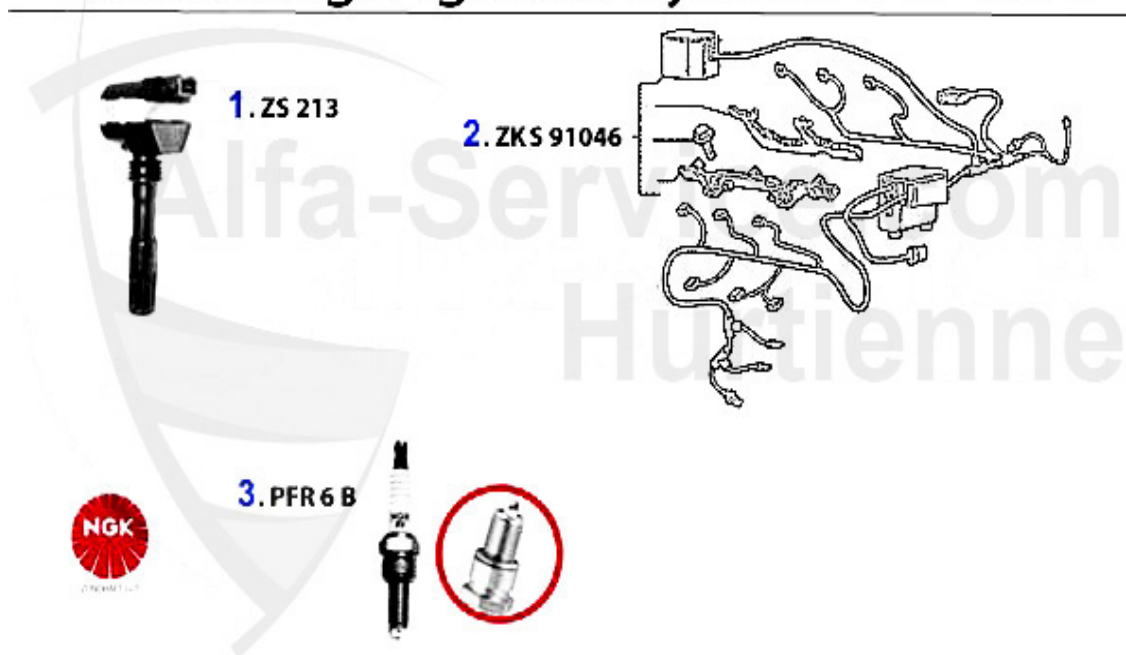

Zündanlage/Ignitionsystem 147 GTA

1	ZS213	bobina 156,164,166,Spider/gtv (916) 2.5/ 3.0 V6 24V 94-00	104.90 EUR
2	ZKS91046	Zündkabelsatz 147, 156, 166, gtv/ spider (916), Nuovo GT - V6 24V CF3	***
3	PFR 6 B	bujia NGK 33 1.7 ie 16V, 145/6 1.7 ie 16V,147 3.2 GTA, 156 2.5 V6 24V/3.2GTA,164 Super 3.0 V6 24V,166 2.5/3.0 V6 24V, gtv/spider (916) 3.0 V6 24V/3.2 V6	19.00 EUR