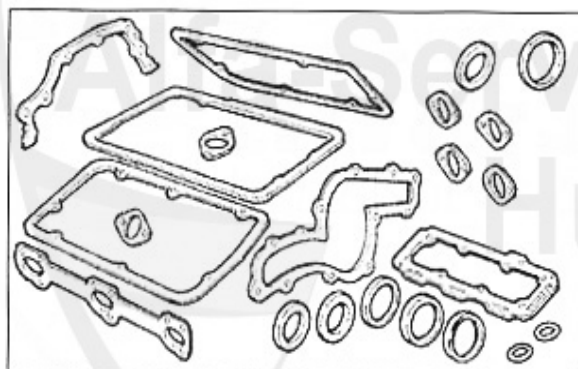

Motordichtsatz/Full Set 147 GTA

---

1. MDS 74200

---

1 MDS74200 kit juntas motor 147,156,166, gtv/spider (916), Nuovo GT V6 24V/GTA

399.00 EUR