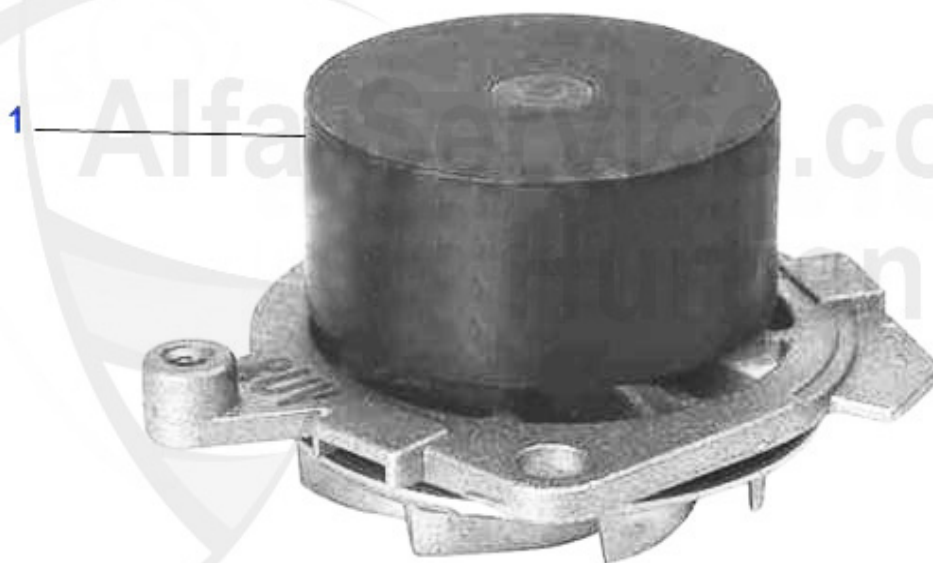

147 > motor > circuito agua > TS 16V > bomba agua

Wasserpumpe/Waterpump 147 1.6/2.0 TS 16V

1 WP00310 bomba aqua 145/6 1.4/1.6/1.8/2.0/ie 16V TS,147 1.6/2.0 ie 16V TS,155,156,
1.6/2.0 16V TS/JTS,166 2.0 TS/JTS,gtr/ spider (916) 1.8/2.0 16VS