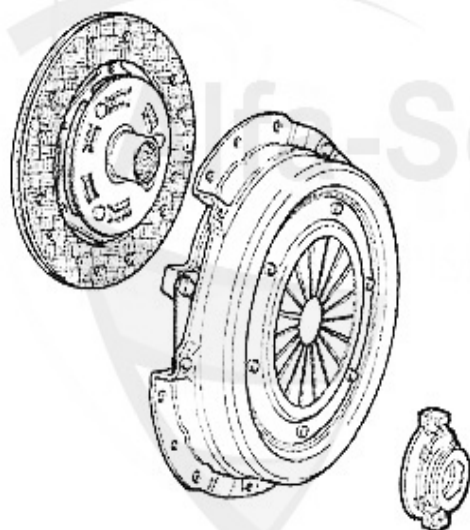

Kupplungs-Kit/Clutch Set 147 1.9 JTD 16V

---

1. KK739501

Ø 235 mm

---

1 KK739501 Kupplungs-Kit 147,156,Nuovo GT 1.9 JTD 16V, 166 2.0 TS CF3

316.99 EUR