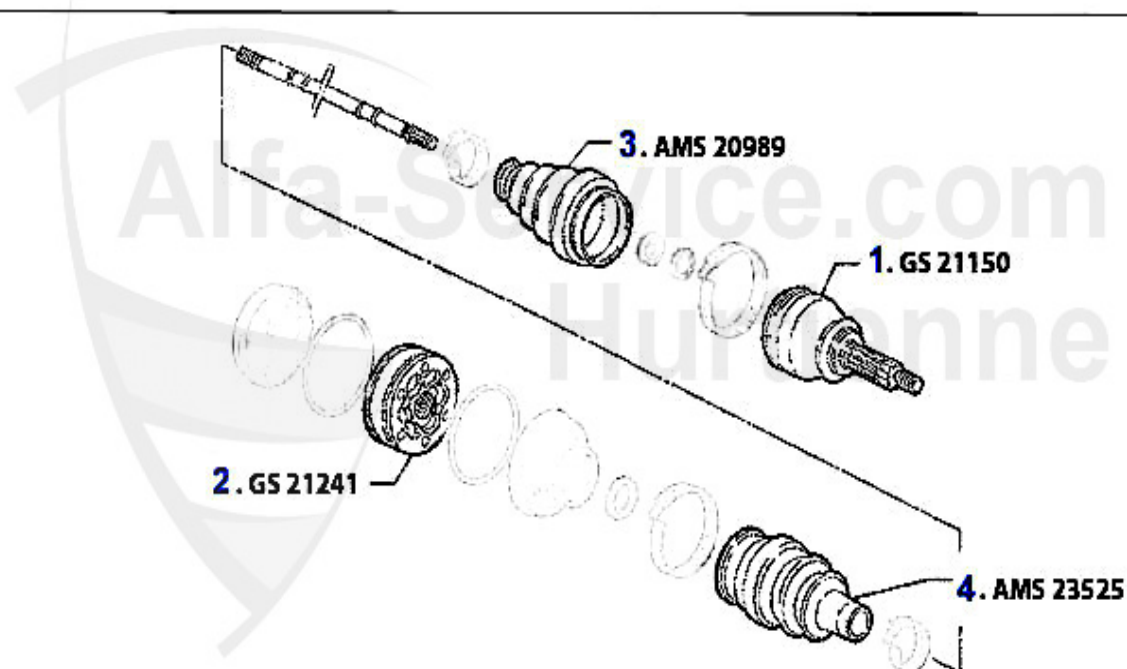

Antriebswelle/Driveshaft 147 1.6/2.0 TS

1	GS21150	cardan ext. 145/6 TS 16V #3180592>, 147 TS 16V,gtv/spider (916) TS #6063041	121.05 EUR
2	GS21241	cardan int. gtv/spider (916),155,145/6 TS 16V, 156 TS 16V 166 2.0 TS,147 1.6/2.0 TS	111.72 EUR
3	AMS20989	fuelle ext. 145/6 147,156,166	17.90 EUR
4	AMS23525	fuelle int. 155 1.7/1.8/2.0/TS 16V,2.5 V6,1.9TD,164/Super 2.0 TS,145/6 TS 16V	25.55 EUR