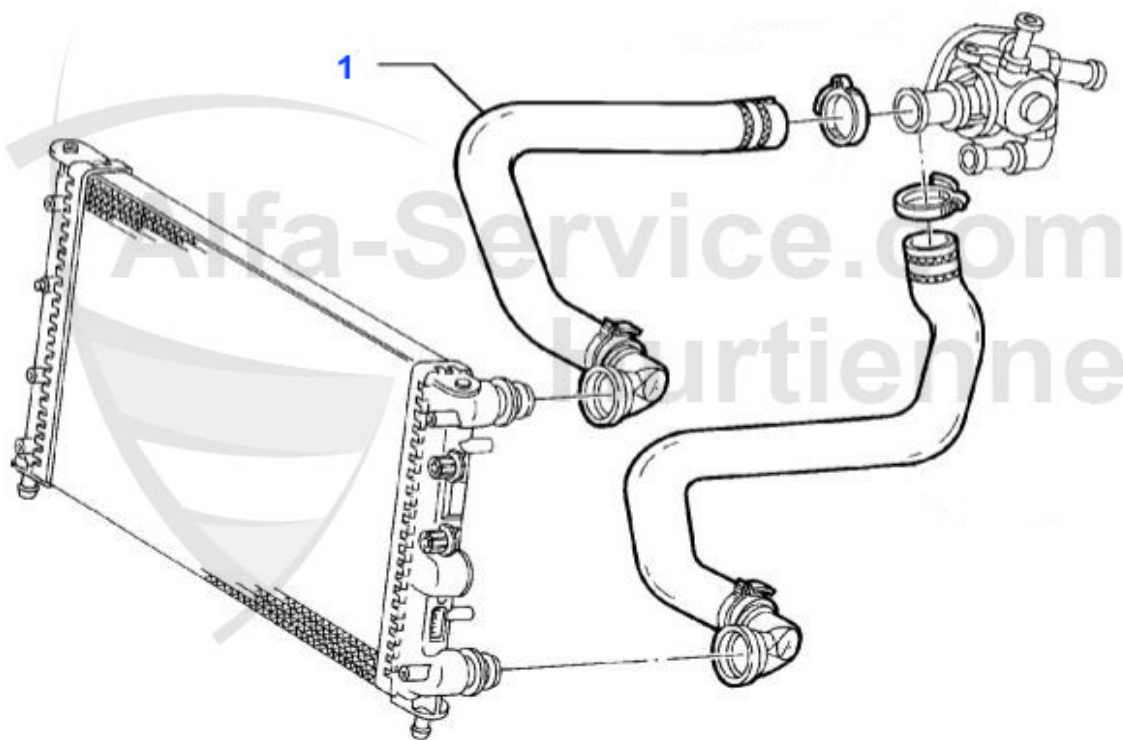

147 > motor > circuito agua > TS 16V > manguitos agua

1 KWS14701 Kühlwasserschlauch oben 147 1,6TS/2,0TS 16V(00-10) GT 1,8TS/2,0JTS
(03-10)

42.00 EUR