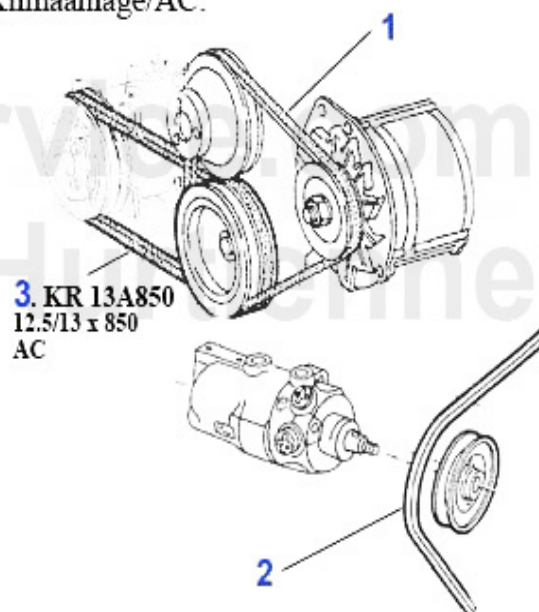

mit/with
Klimaanlage/AC: