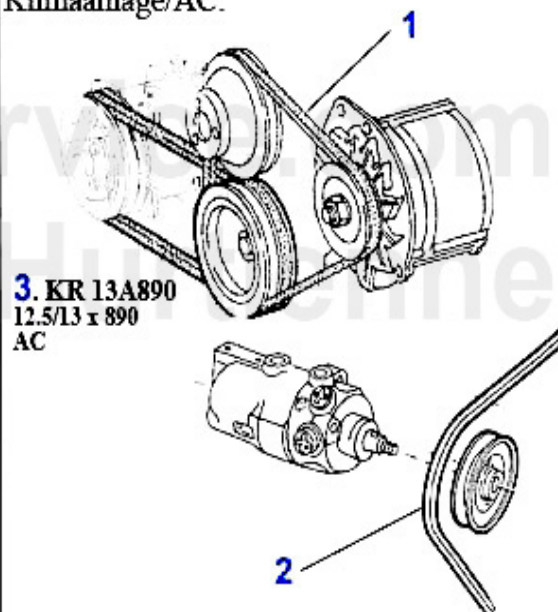

mit/with
Klimaanlage/AC: