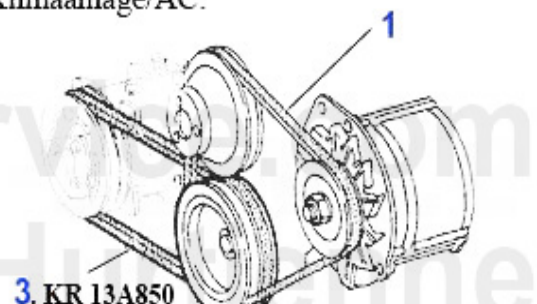

2. KR 13A1125
12.5/13 x 1125
Servolenkung/
Powersteering

mit/with
Klimaanlage/AC: