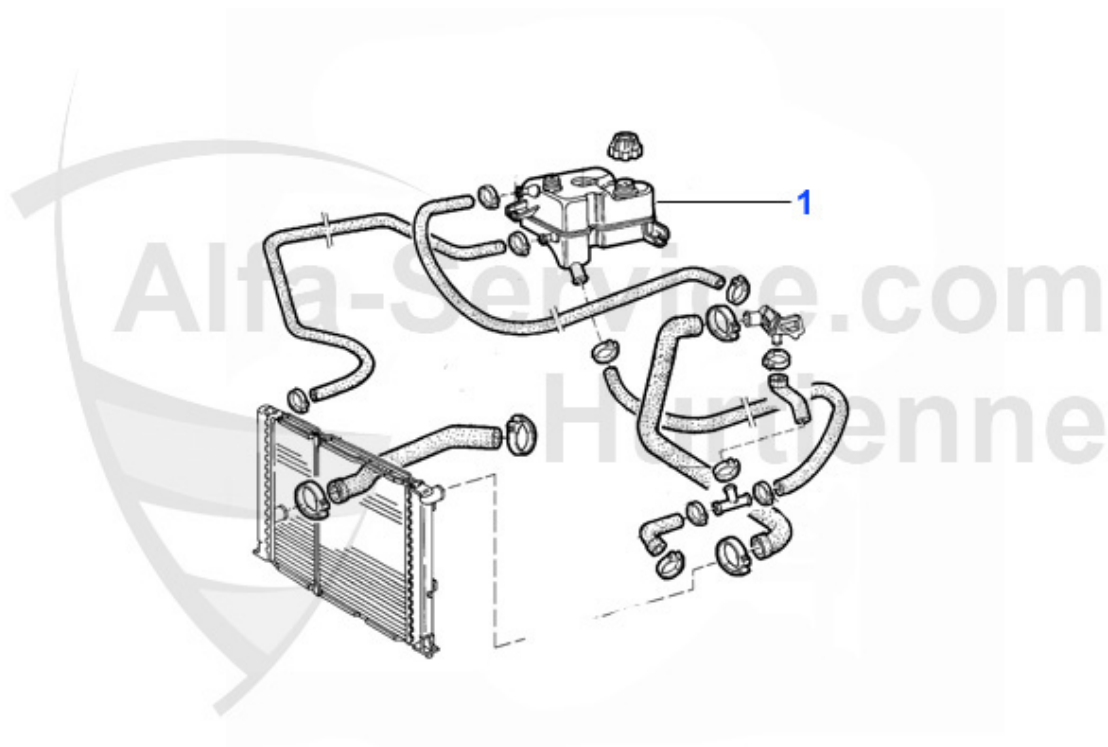

75 > motor > circuito agua > 2.0/2.4 TD > vaso de expansion

1 KWB33762 Kühlwasserbehälter 75

74.90 EUR