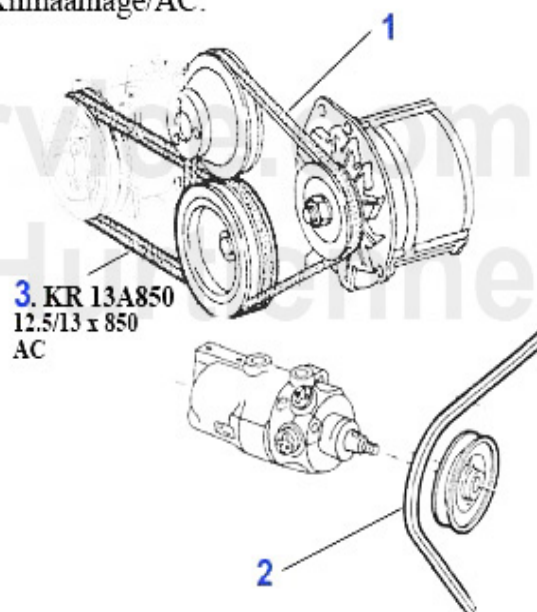

mit/with
Klimaanlage/AC: