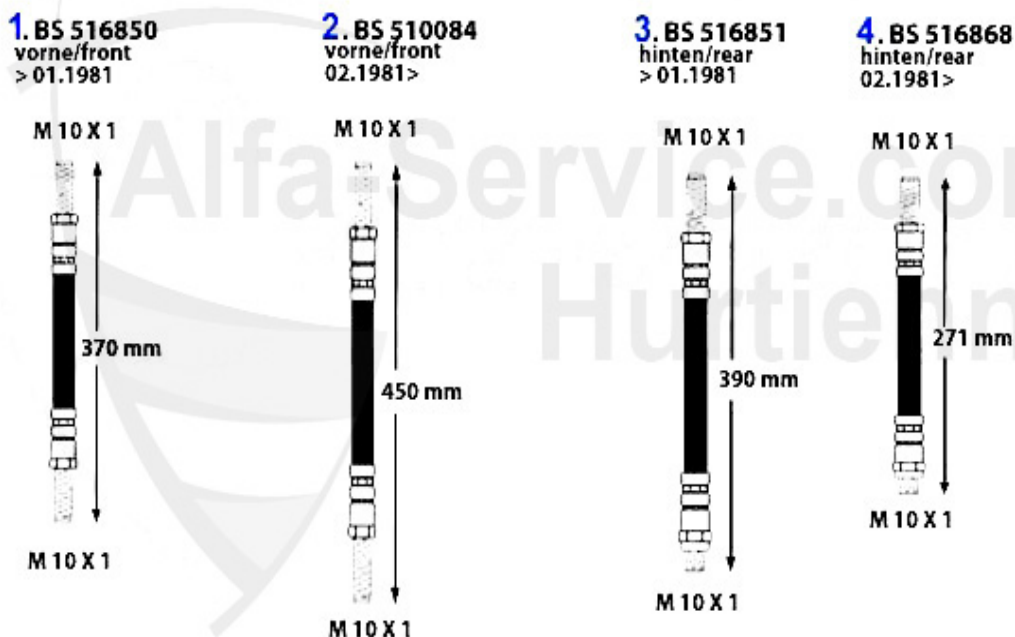

Bremsschlauch/Brake Hose GTV/6 (116)

1	BS516850	latiguillo de freno delantero Giulietta >83 GTV/6 (116)	26.50 EUR
2	BS510084	latiguillo de freno delantero Alfetta, 1.6/1.8/2.0/2.4 TD, Giulietta, 1.3/1.6/1.8/turbo/2.0/turbo 05.83>, GTV 2.0/2.5 V6 02.81>,75,90,RZ,SZ todas	20.50 EUR
3	BS516851	latiguillo de freno trasero 75,90, Alfetta, Giulietta, RZ, SZ	25.00 EUR
4	BS516868	latiguillo de freno trasero GTV/6 81> GTV (916) 1.8 TS 16V 98	22.90 EUR