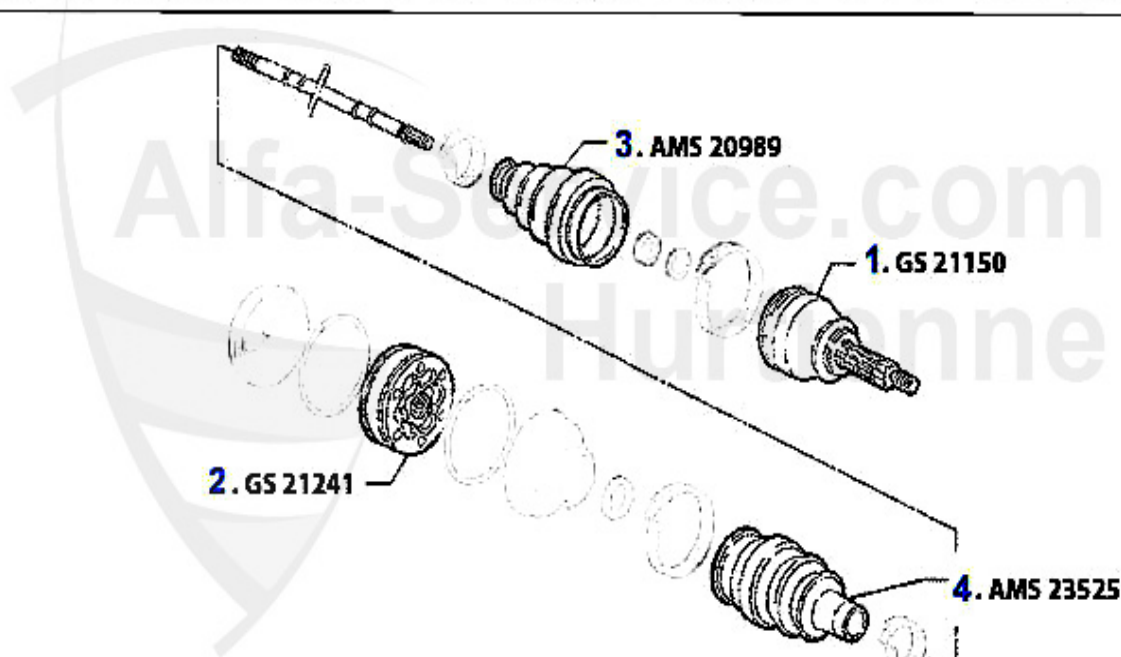

Antriebswelle/Driveshaft Nuovo GT 1.8 TS

1	GS21150	cardan ext. 145/6 TS 16V #3180592>, 147 TS 16V,gtv/spider (916) TS #6063041	121.05 EUR
2	GS21241	cardan int. gtv/spider (916),155,145/6 TS 16V, 156 TS 16V 166 2.0 TS,147 1.6/2.0 TS	111.72 EUR
3	AMS20989	fuelle ext. 145/6 147,156,166	17.90 EUR
4	AMS23525	fuelle int. 155 1.7/1.8/2.0/TS 16V,2.5 V6,1.9TD,164/Super 2.0 TS,145/6 TS 16V	25.55 EUR