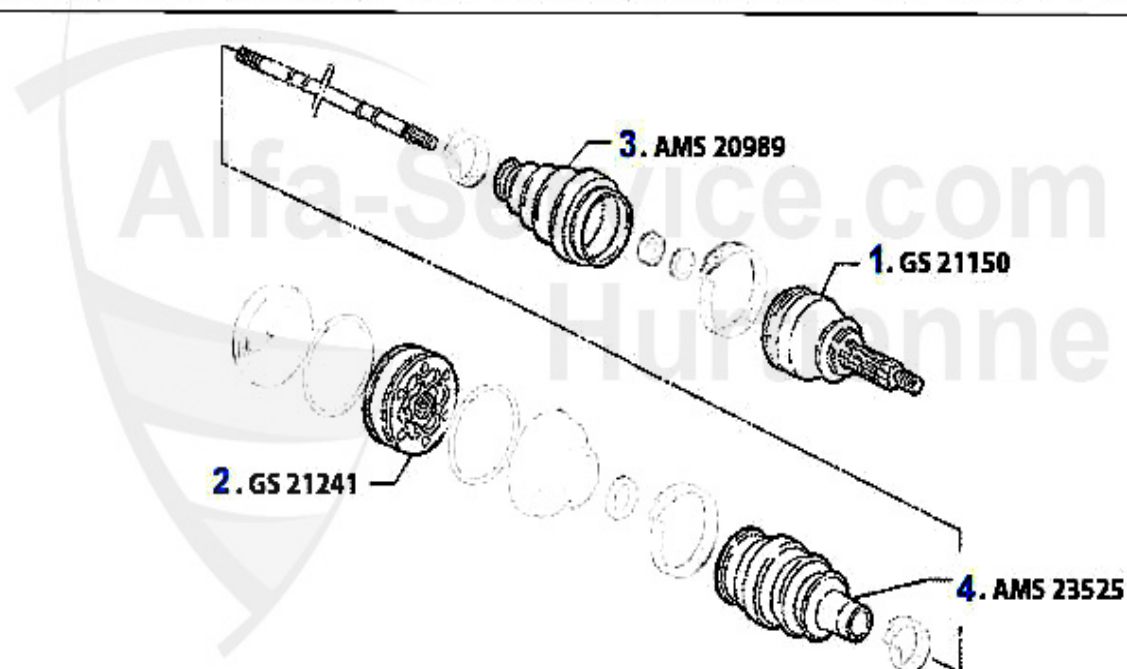

Antriebswelle/Driveshaft Nuovo GT 2.0 JTS

1	GS21150	cardan ext. 145/6 TS 16V #3180592>, 147 TS 16V,gtv/spider (916) TS #6063041	121.05 EUR
2	GS21241	cardan int. gtv/spider (916),155,145/6 TS 16V, 156 TS 16V 166 2.0 TS,147 1.6/2.0 TS	111.72 EUR
3	AMS20989	fuelle ext. 145/6 147,156,166	17.90 EUR
4	AMS23525	fuelle int. 155 1.7/1.8/2.0/TS 16V,2.5 V6,1.9TD,164/Super 2.0 TS,145/6 TS 16V	25.55 EUR