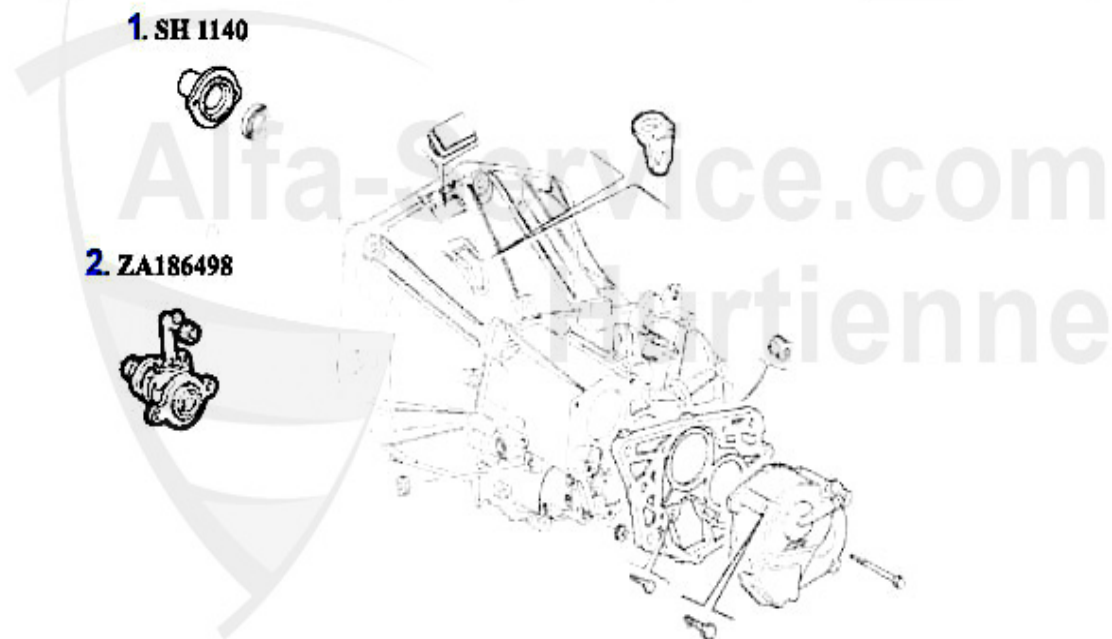

Ausrücker/Sleeve Bearing Nuovo GT 1.8 TS

---

2 ZA186498 cojinete empuje 147,Nuovo GT 12.03>, 156 01.04

84.99 EUR