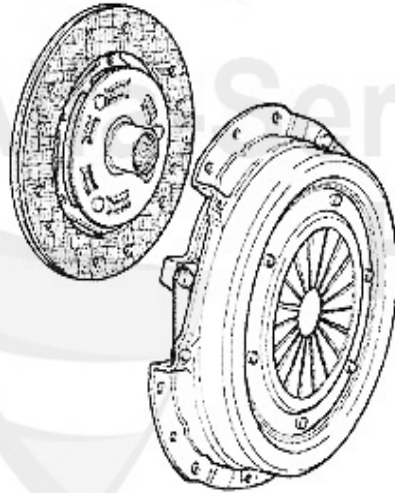

## Kupplungs-Kit/Clutch Nuovo GT 1.8 TS

---

1. KK 853201  
Ø 215 mm

---

1 KK853201 kit embrague 147,156 1.6/1.8 16V TS 09.97>, Nuovo GT 1.8 TS

195.16 EUR