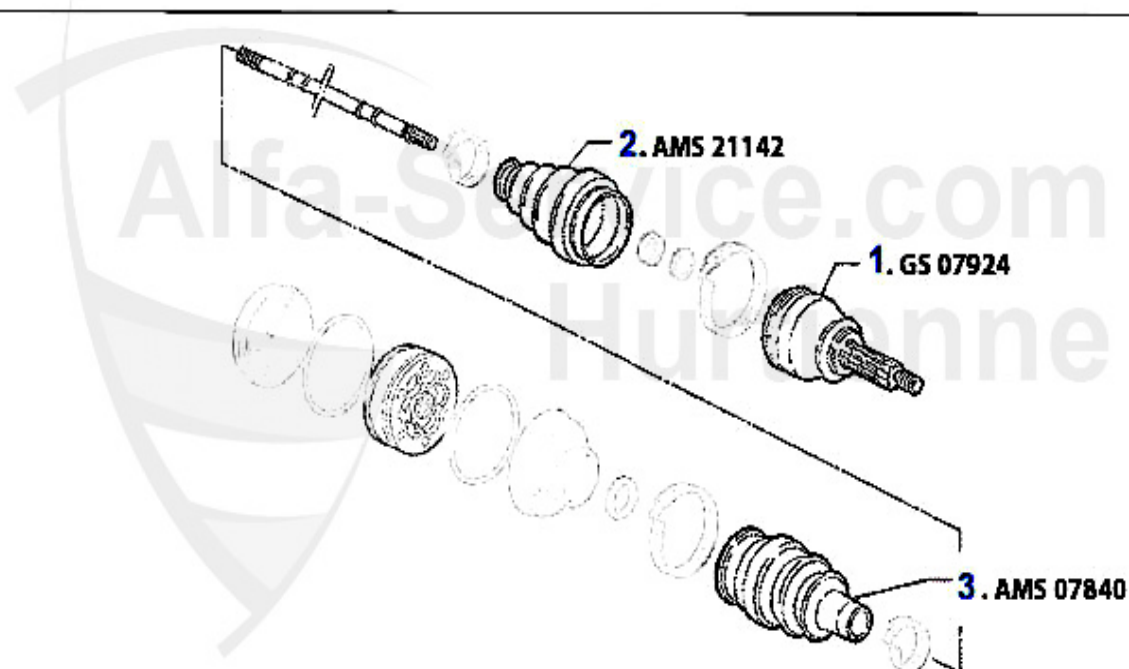

Antriebswelle/Driveshaft Nuovo GT 1.9 JTD

1	GS07924	cardan ext. 156 1.9 JTD 8V (85KW) #0525924>, Nuovo GT 1.9 JTD 16V	142.60 EUR
2	AMS21142	fuelle ext. 147,156, gtv/spider (916) Nuovo GT 3.2 V6 24V/GTA, 166 2.4 JTD 20V	20.42 EUR
3	AMS07840	fuelle int. 147 1.9 JTD #3145308>	21.44 EUR