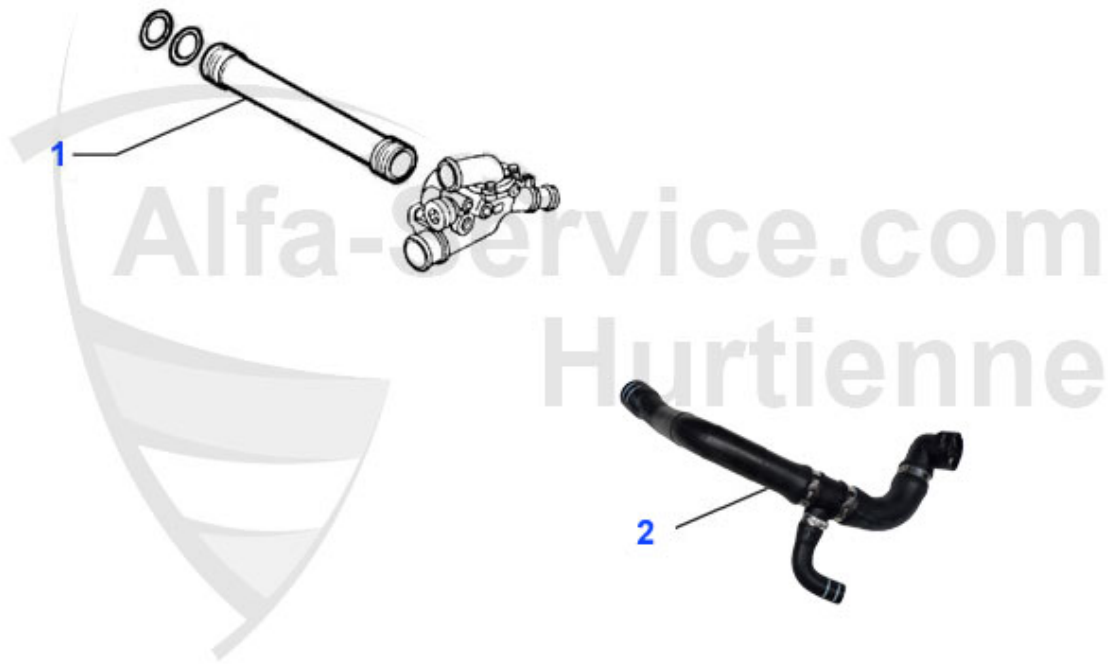

## Wasserpumpe/Waterpump Nuovo GT 3.2/GTA

---

1. WP 81355

---

1 WP81355 bomba aqua 147 3.2 GTA, 156 2.5 V6 24V, 166 V6 24V/2.0 V6 Turbo,  
gtv/spider 3.0 V6 24V/3.2 GTA, Nuovo GT 3.2 GTA

149.00 EUR

Nuovo GT > motor > circuito acqua > 3.2 V6 24V/GTA > tubos