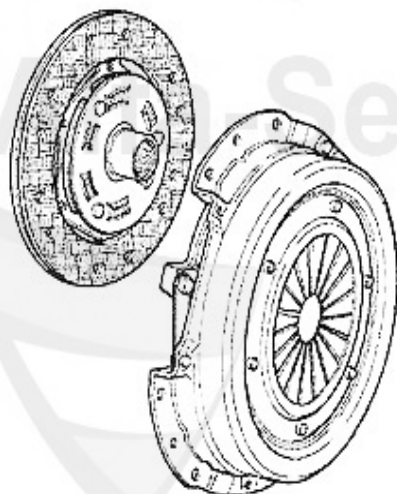

Kupplungs-Kit/Clutch Nuovo GT 2.0 JTS

1. KK 951301
- Selespeed

2. KK 190116
+ Selespeed

1	KK951301	kit embrague 147,156/SW 2.0 TS (sin cojinete), Nuovo GT 2.0 JTS (excepto Selespeed)	322.56 EUR
2	KK190116	Kupplungs-Kit gtv/spider 2.0 JTS Nuovo GT 2.0 JTS (mit Selespeed)	324.73 EUR