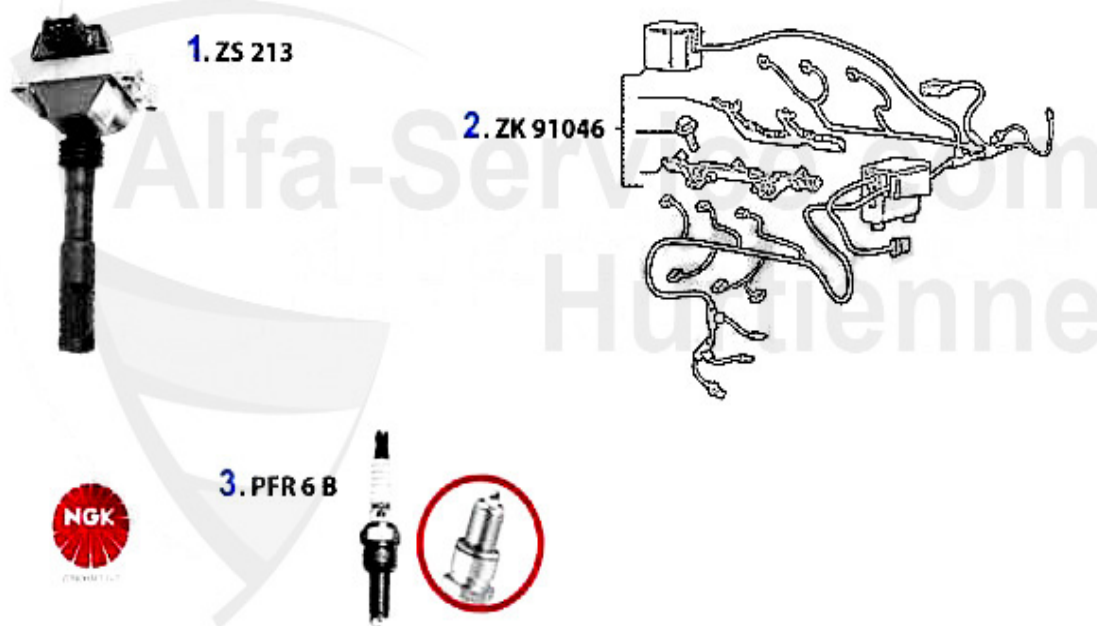

Zündanlage/Ignition System Nuovo GT GTA

1	ZS213	bobina 156,164,166,Spider/gtv (916) 2.5/ 3.0 V6 24V 94-00	104.90 EUR
3	PFR 6 B	bujia NGK 33 1.7 ie 16V, 145/6 1.7 ie 16V,147 3.2 GTA, 156 2.5 V6 24V/3.2GTA,164 Super 3.0 V6 24V,166 2.5/3.0 V6 24V, gtv/spider (916) 3.0 V6 24V/3.2 V6	19.00 EUR