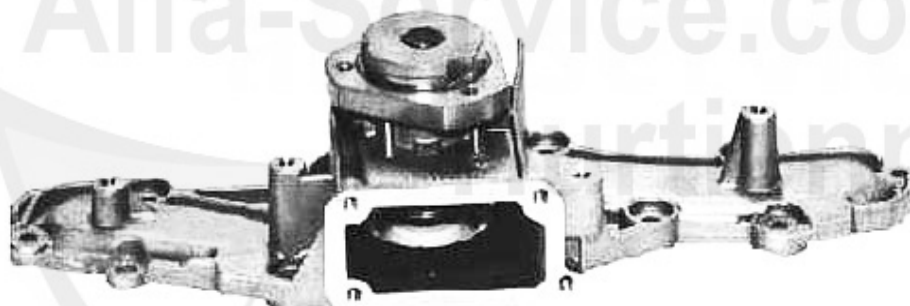

Nuovo GT > motor > circuito acqua > 3.2 V6 24V/GTA > bomba acqua

Wasserpumpe/Waterpump Nuovo GT 3.2/GTA

---

1. WP 81355

---

1 WP81355 bomba aqua 147 3.2 GTA, 156 2.5 V6 24V, 166 V6 24V/2.0 V6 Turbo,
gtv/spider 3.0 V6 24V/3.2 GTA, Nuovo GT 3.2 GTA

149.00 EUR