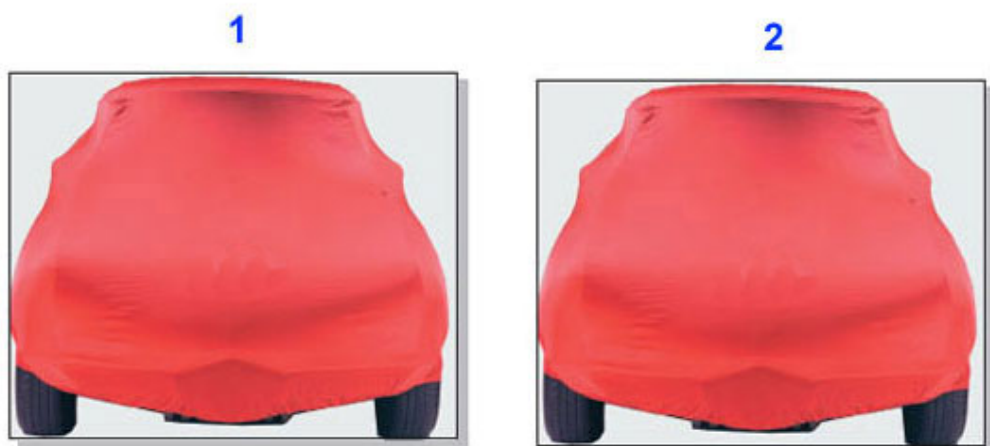

Spider (105/115) > accessori > color pegatina

1 26 198 0 0 adesivo color 230 verde ischia

4.50 EUR

Spider (105/115) > accesorios > fundas

1	26 231 0 0	funda ext. Spider et GT	***
1	26 109 0 0	funda int. roja Spider 115, bertone 33/145/146/147, Sud (901/2) (4,15mx1,60mx1,43m)	***
1	26 275 0 0	funda int. azul Spider 115, Bertone, 33/145/146/147, Sud (901/2) (4,20mx1,72x1,45m)	***
1	26 308 0 0	Car Cover rot M	***
1	26 309 0 0	Car Cover blau M	***
2	26 202 3 0	funda Spider Cover Car rojo incl. bolsa 70-89	***
2	26 201 3 0	funda Spider Coda Longa	***
2	26 128 3 0	funda original Alfa	***